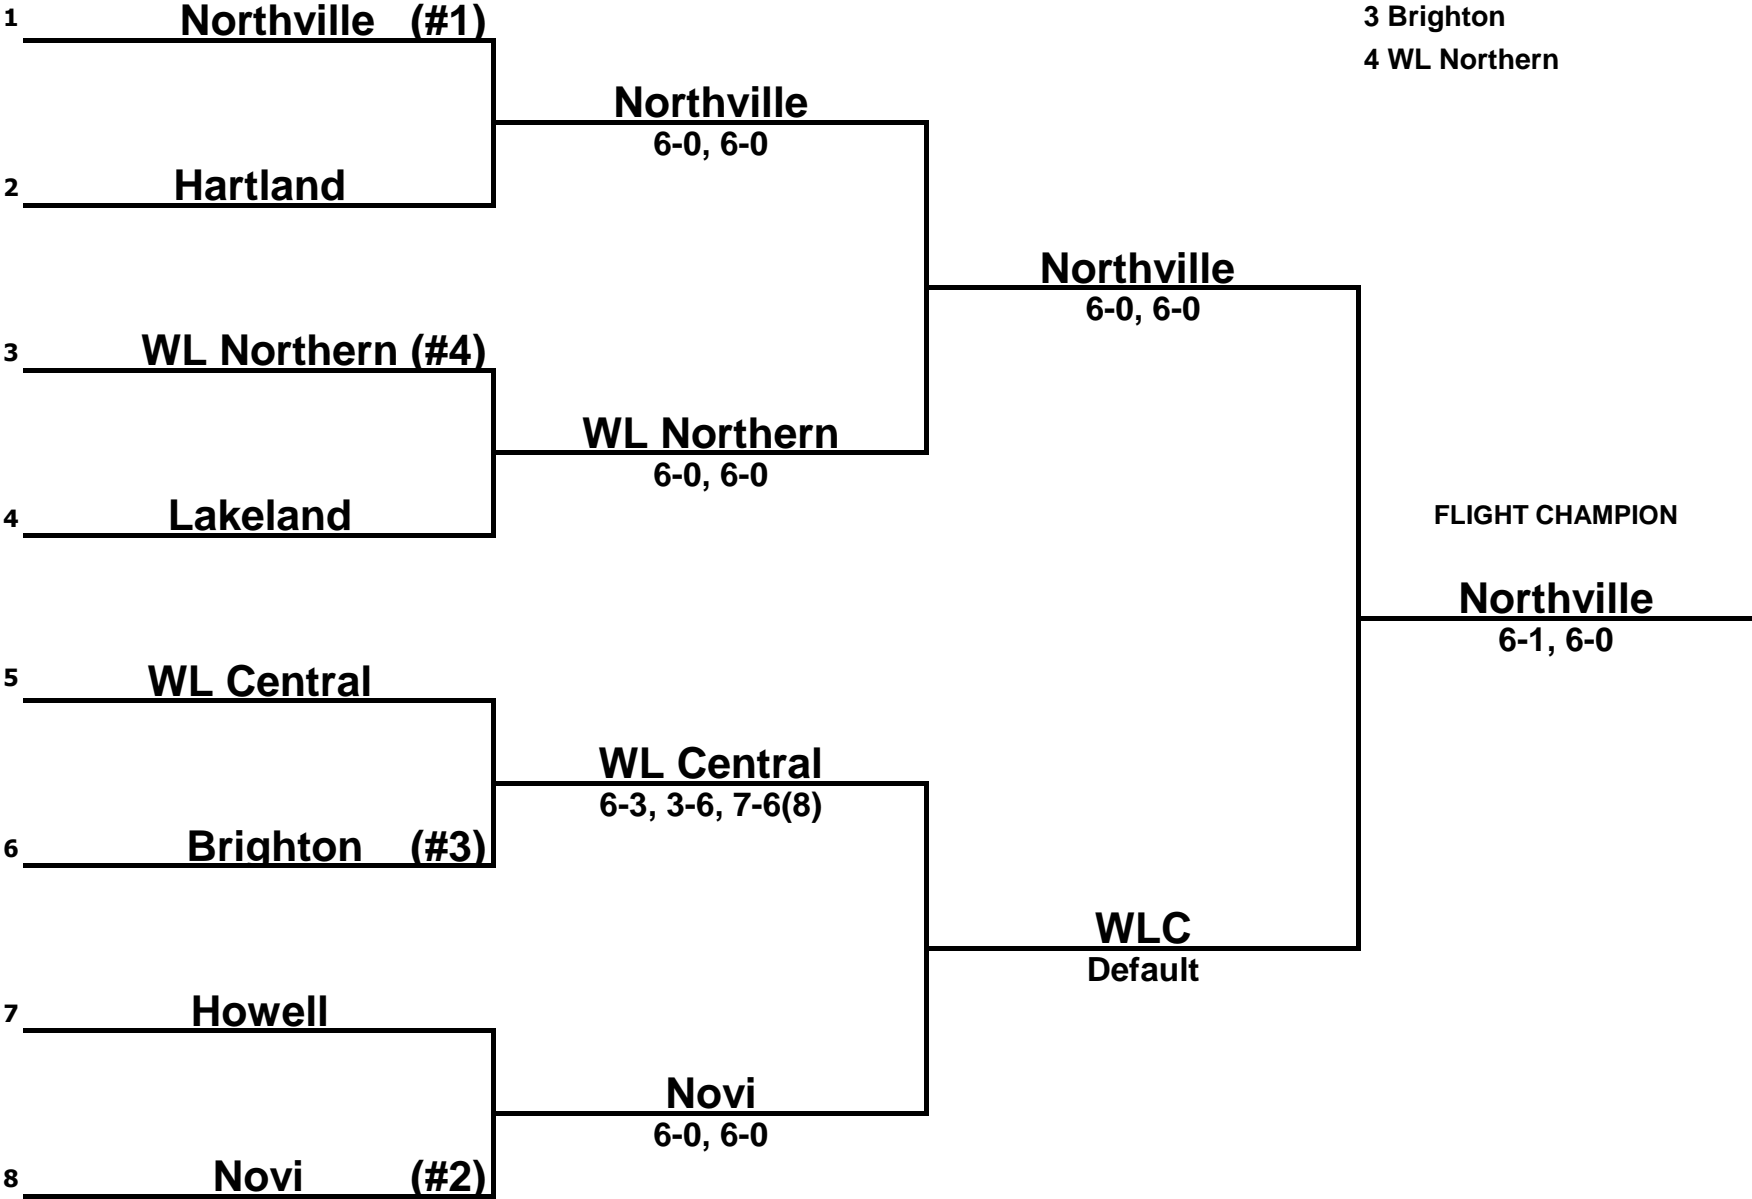

**2018 Girls Tennis
Division 1 Regional 2**

#1 Singles

- Seeded Players
 1 Northville
 2 Novi
 3 WL Northern
 4 Brighton

**2018 Girls Tennis
Division 1 Regional 2**

#2 Singles

Seeded Players

- 1 Northville
- 2 Novi
- 3 Brighton
- 4 WL Northern

**2018 Girls Tennis
Division 1 Regional 2**

#3 Singles

- Seeded Players
 1 Northville
 2 Novi
 3 WL Central
 4 Hartland

**2018 Girls Tennis
Division 1 Regional 2**

#4 Singles

- Seeded Players
 1 Northville
 2 Novi
 3 WL Northern
 4 Brighton

**2018 Girls Tennis
Division 1 Regional 2**

#1 Doubles

Seeded Players

1 Northville

2 Novi

3 WL Northern

4 Lakeland

1 **Northville (#1)**

2 **Hartland**

3 **Lakeland (#4)**

4 **WL Central**

5 **Howell**

6 **WL Northern (#3)**

7 **Brighton**

8 **Novi (#2)**

Northville