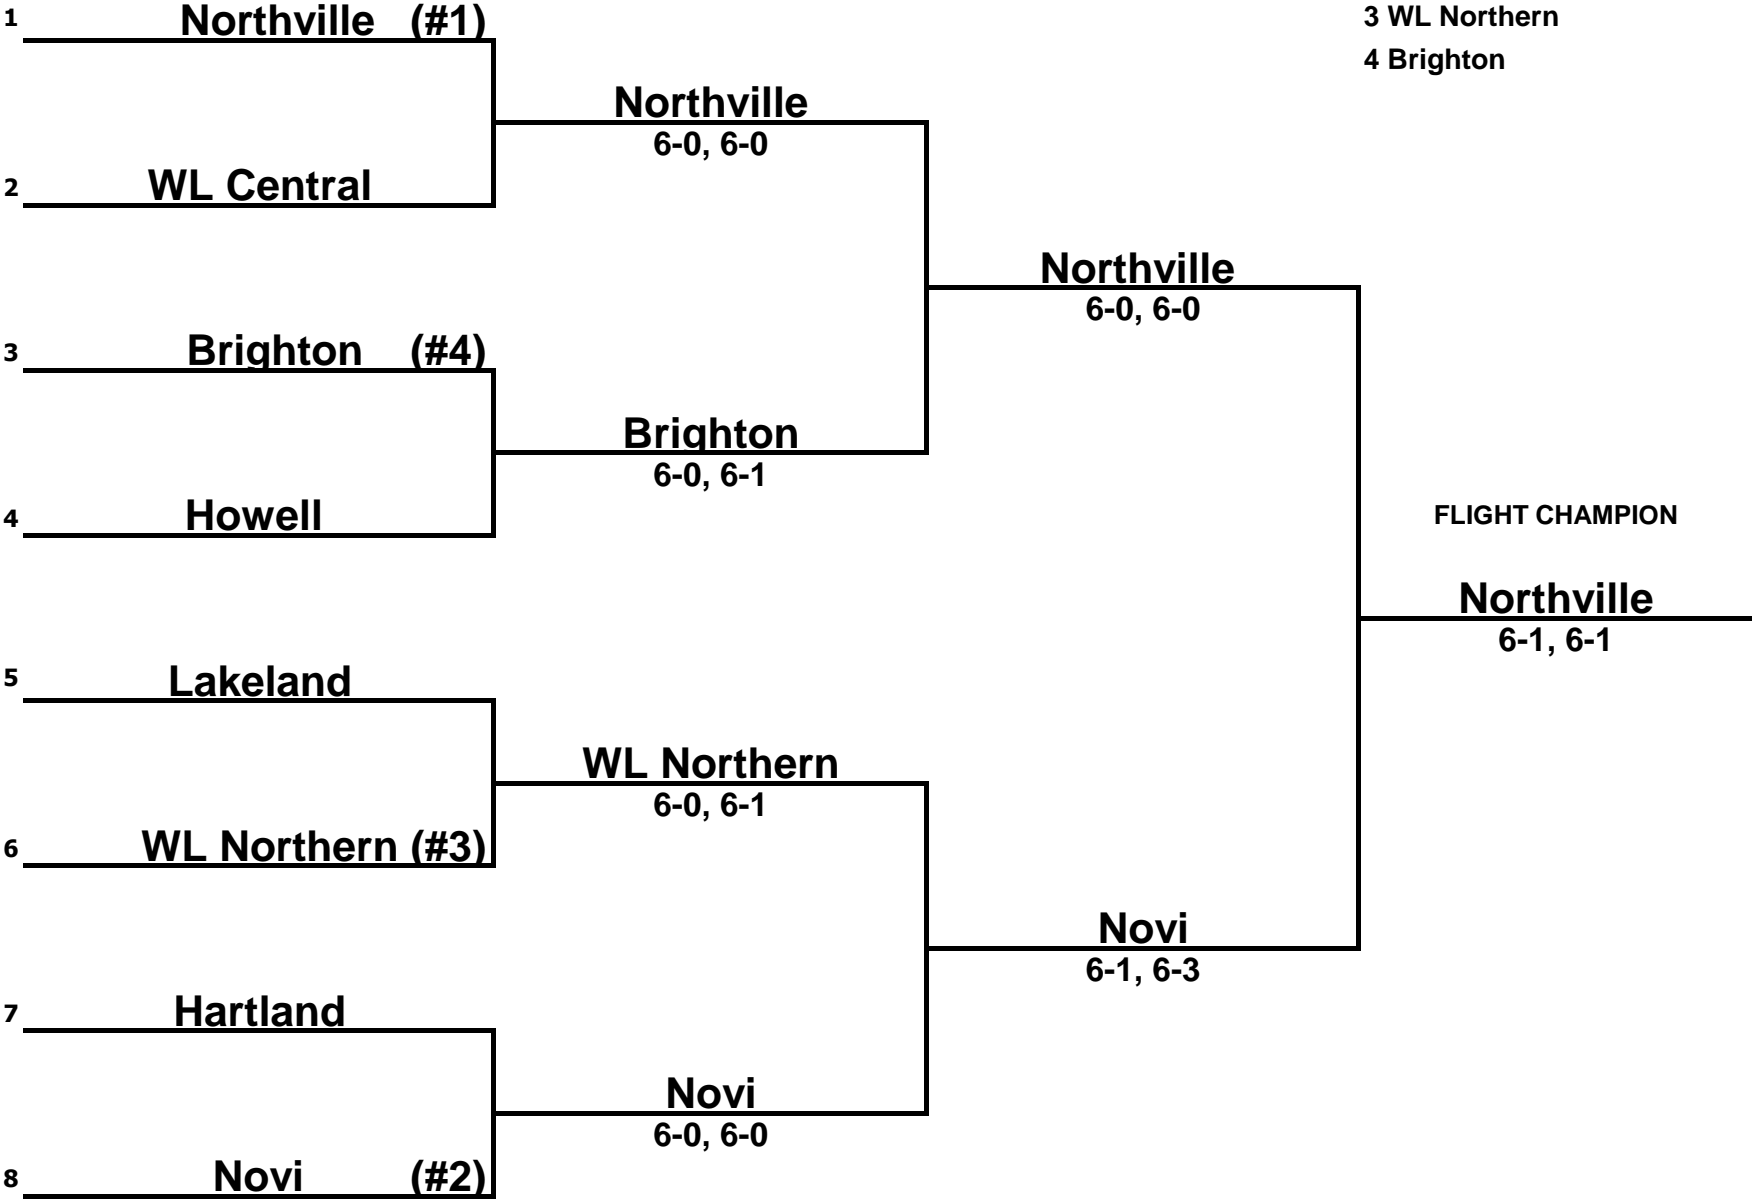

2018 Girls Tennis Division 1 Regional 2 Line-ups

	Brighton		Hartland		Howell		Lakeland
1S	Maria Raneses (11)	1S	Amanda Reilly (10)	1S	Anna Buchel (12)	1S	Angela Salmeto (10)
2S	Maggie Le (10)	2S	Abbey Kowall (12)	2S	Megan Wolan (11)	2S	Sara Moore (12) (SUB)
3S	Ellie Burwitz (11)	3S	Emily Bredin (10)	3S	Madyson Woods (12)	3S	Samhita Kotapati (11)
4S	Jaden Dehate (12)	4S	Rebecca Habarth (12)	4S	Myah Richardson (11)	4S	Navya Kalia (11)
1D	Olivia Cooperrider (12)	1D	Anna Bredin (12)	1D	Megan Bryne (12)	1D	Danielle Holmes (11)
	Anna Kelly (11)		Rachel Ceresa (12)		Madison Melby (11)		Raquel Putrus (12)
2D	Libby Daberko (11)	2D	Sam Seelinger (11)	2D	Nina Heikes (11)	2D	Ella Szerlong (9)
	Paige Osgood (11)		Tara Peterson (12)		Zoe Zemper (12)		Hannah Turnage (11)
3D	Holly Wikman (10)	3D	Sydeny Wesley (11)	3D	Maddy Niblock (12)	3D	Jessica Ruhukya (11)
	Olivia Wuench (10)		Maya Petrous (9)		Shelby Laupp (12)		Isabella Wloch (10)
4D	Maddy Gillis (12)	4D	Erin Vimr (11)	4D	Lilly Thumm (11)	4D	Kaitlyn Browne (9)
	Olivia Garbacik (12)		Charlotte Neu (9)		Calla O'Connor (11)		Emma Hahn (10)

	Northville		Novi		WL Central		WL Northern
1S	Shanoli Kumar (12)	1S	Jamie Fu (11)	1S	Julia Meeder (11)	1S	Adiya Young (11)
2S	Tori Mady (10)	2S	Jordana Krstovski (10)	2S	Rebecca Elias (9)	2S	Kylie Strange (12)
3S	Renee Torres (11)	3S	Ashley Zhou (10)	3S	Milla Mihajlovski (9)	3S	Anastacia Gusikmin (11)
4S	Maya Mulchandani (11)	4S	Hikaru Ishibashi (9)	4S	Izzie Avery (11)	4S	Ashley Gilbert (10)
1D	Serena Wang (12)	1D	Katie Xie (12)	1D	Haley Kaplansky (12)	1D	KayIn Fuelling (11)
	Sophie Zhuang (11)		Katie Valade (12)		Taylor Coleman (12)		Heidi Grooman (12)
2D	Neha Chava (12)	2D	Brittany O'Connell (12)	2D	Clare Berryman (11)	2D	Morgan Hitch (11)
	Andrea Nam (11)		Michelle Wang (11)		Franchesca Fachou (11)		Alexandra Gusikmin (9)
3D	Madison DeYoung (11)	3D	Scarlett Chen (10)	3D	Ramya Ginjupalli (12)	3D	Lauren Ginster (10)
	Michelle Tong (9)		Raveena Joshi (11) (SUB)		Carly Orick (12)		Claire Ureste (11)
4D	Connie Gao (11)	4D	Alexis Felcher (12)	4D	Aleena Ali (11)	4D	Mackenzie Stevens (10) (SUB)
	Sneha Ganam (9)		Catherine Xu (11)		Melissa Dickow (11)		Kadie Bernstein (12)

**2018 Girls Tennis
Division 1 Regional 2**

#1 Singles

1. Seeded Players
   1 Northville
   2 Novi
   3 WL Northern
   4 Brighton