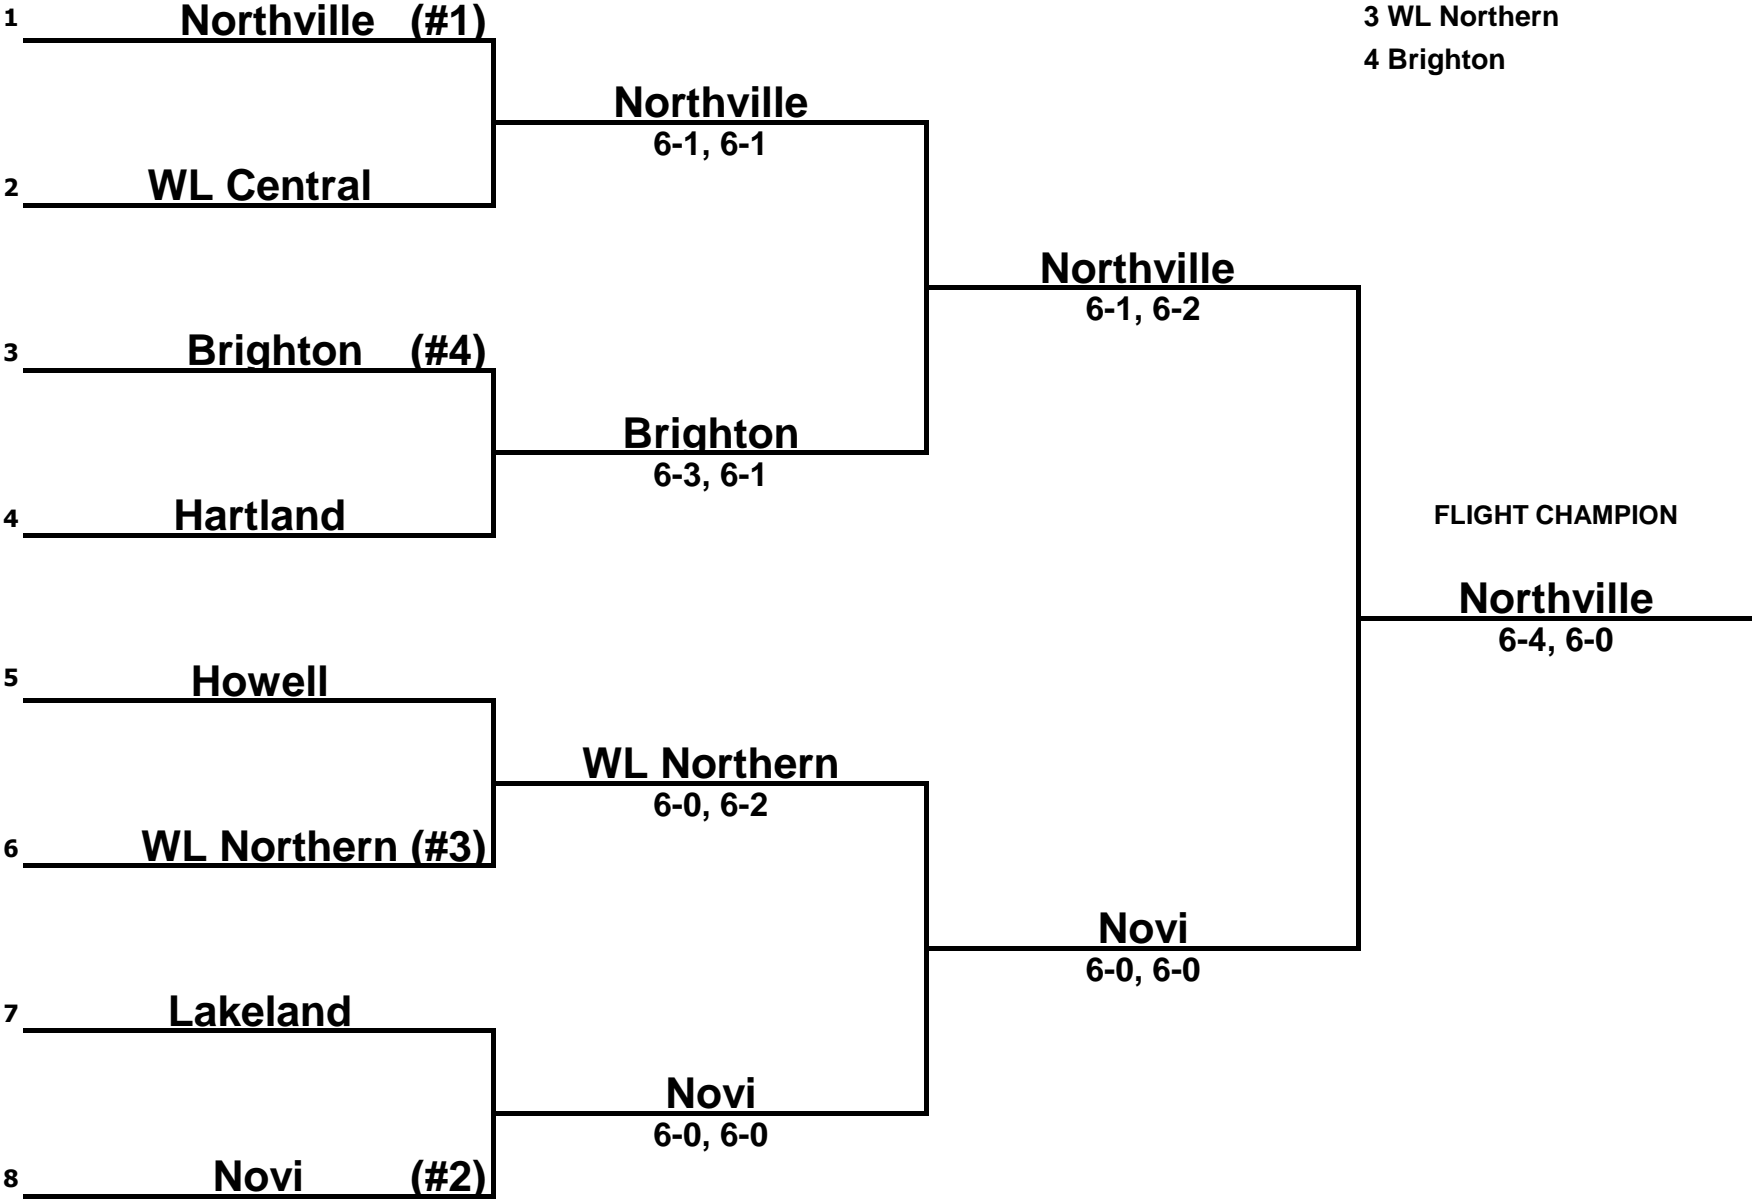

**2018 Girls Tennis
Division 1 Regional 2**

#1 Singles

- Seeded Players
 1 Northville
 2 Novi
 3 WL Northern
 4 Brighton

**2018 Girls Tennis
Division 1 Regional 2**

#2 Singles

Seeded Players

- 1 Northville
- 2 Novi
- 3 Brighton
- 4 WL Northern

**2018 Girls Tennis
Division 1 Regional 2**

#3 Singles

- Seeded Players
 1 Northville
 2 Novi
 3 WL Central
 4 Hartland

**2018 Girls Tennis
Division 1 Regional 2**

#4 Singles

- Seeded Players
 1 Northville
 2 Novi
 3 WL Northern
 4 Brighton

**2018 Girls Tennis
Division 1 Regional 2**

#1 Doubles

Seeded Players

1 Northville

2 Novi

3 WL Northern

4 Lakeland

1 **Northville (#1)**

2 **Hartland**

3 **Lakeland (#4)**

4 **WL Central**

5 **Howell**

6 **WL Northern (#3)**

7 **Brighton**

8 **Novi (#2)**

Northville