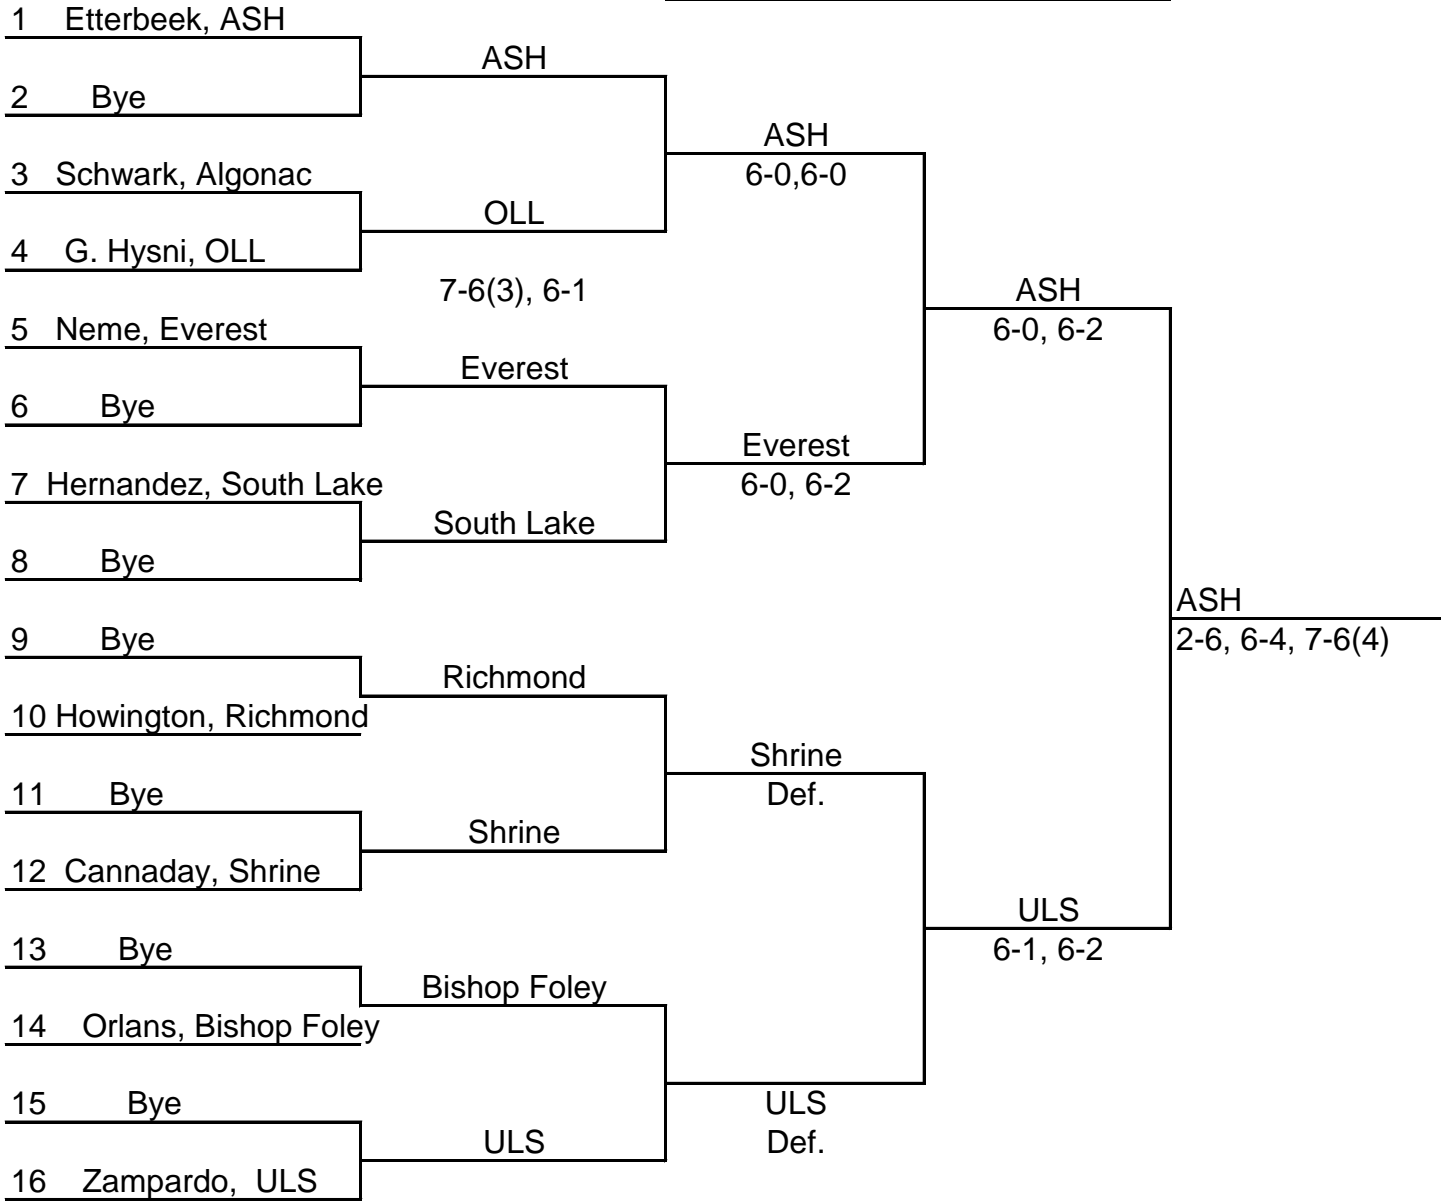

2018 Girls Tennis Regional 29
May 18 - Sacred Heart

School	1S	2S	3S	4S	1D	2D	3D	4D	TOTAL	PLACE
Algonac	0	1	0	0	0	0	1	1	3	7
ASH	4	2	2	3	4	4	4	4	27	1
Clarkston- Everest	2	4	4	2	2	0	2	2	18	3
GPW-ULS	3	3	2	0	2	2	0	0	12	4
MH- Bishop Foley	0	0	0	0	0	1	0	0	1	9
Richmond	0	0	0	0	0	2	2	0	4	6
RO Shrine	2	2	3	4	3	3	3	3	23	2
SCS- South Lake	0	0	0	1	0	0	0	2	3	7
WOLL	1	0	1	2	1	0	0	0	5	5

1S

- 1 Elizabeth Etterbeek (11), Academy of the Sacred Heart
- 2 Melanie Zampardo (10) GPW University Liggett School
- 3 Reilly Cannaday (11) RO Shrine Catholic
- 4 Leilani Neme (12) Clarkston - Everest Collegiate