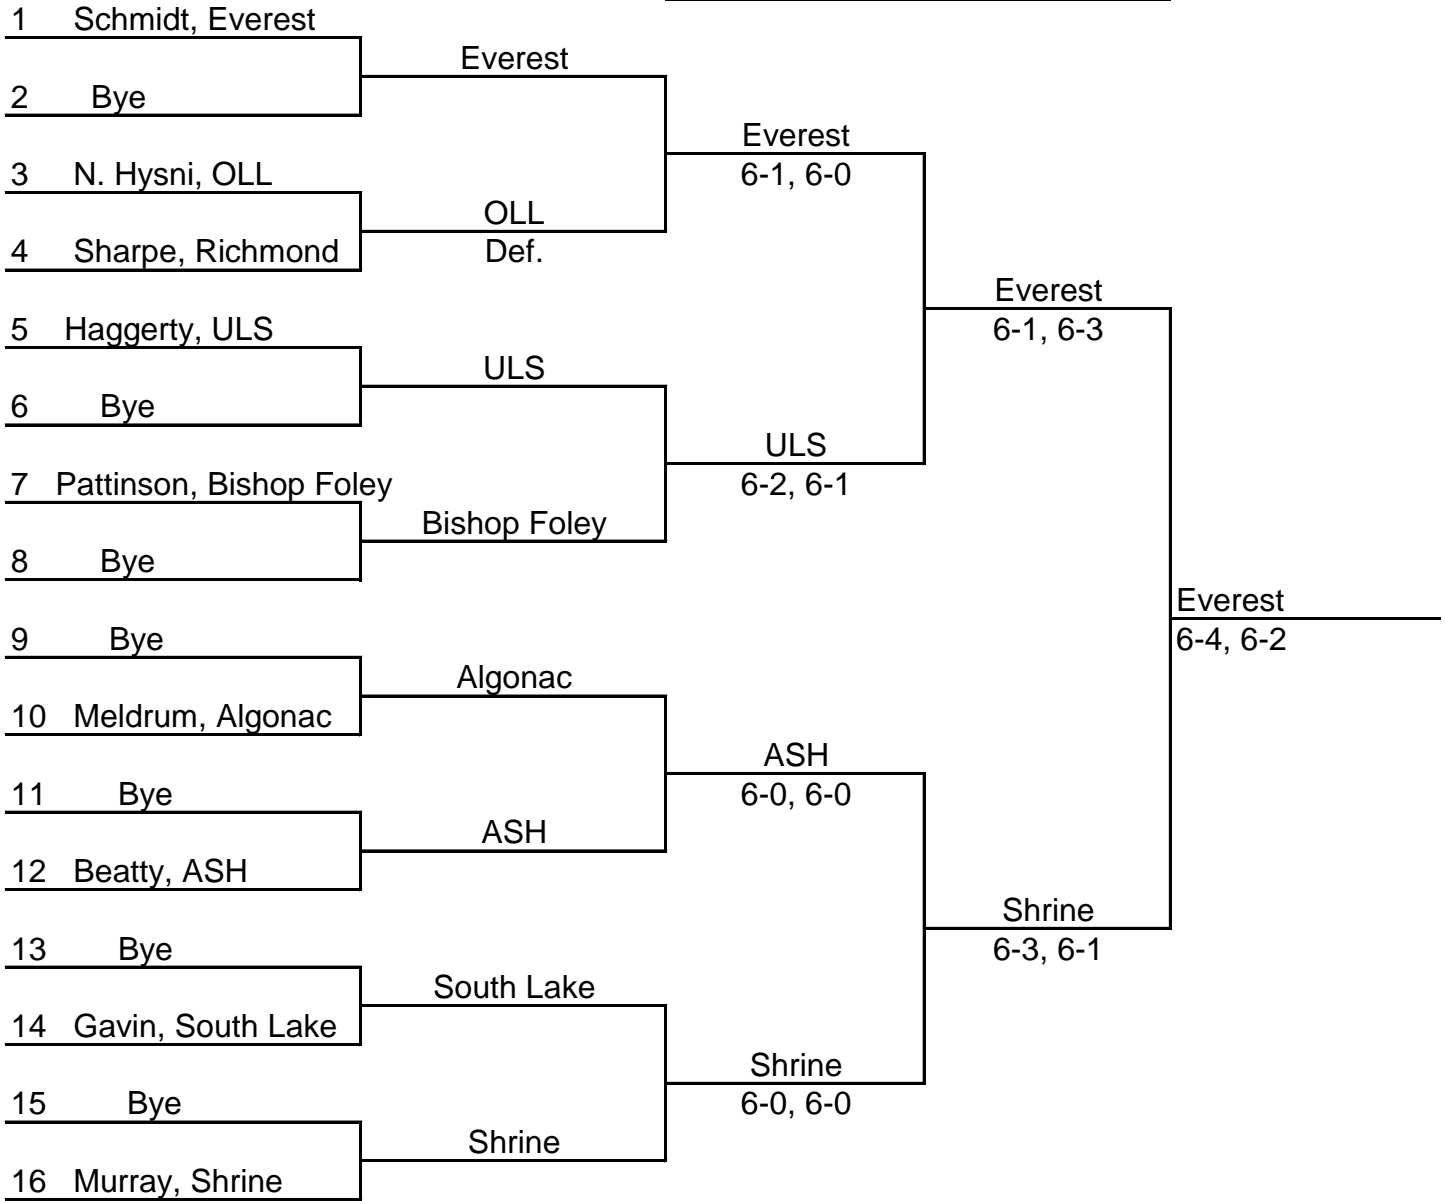

3S

- 1 Sarah Schmidt (10), Everest
- 2 Grace Murray (11), RO Shrine
- 3 Reagan Beatty (9), ASH
- 4 Siobhan Haggerty (11), ULS