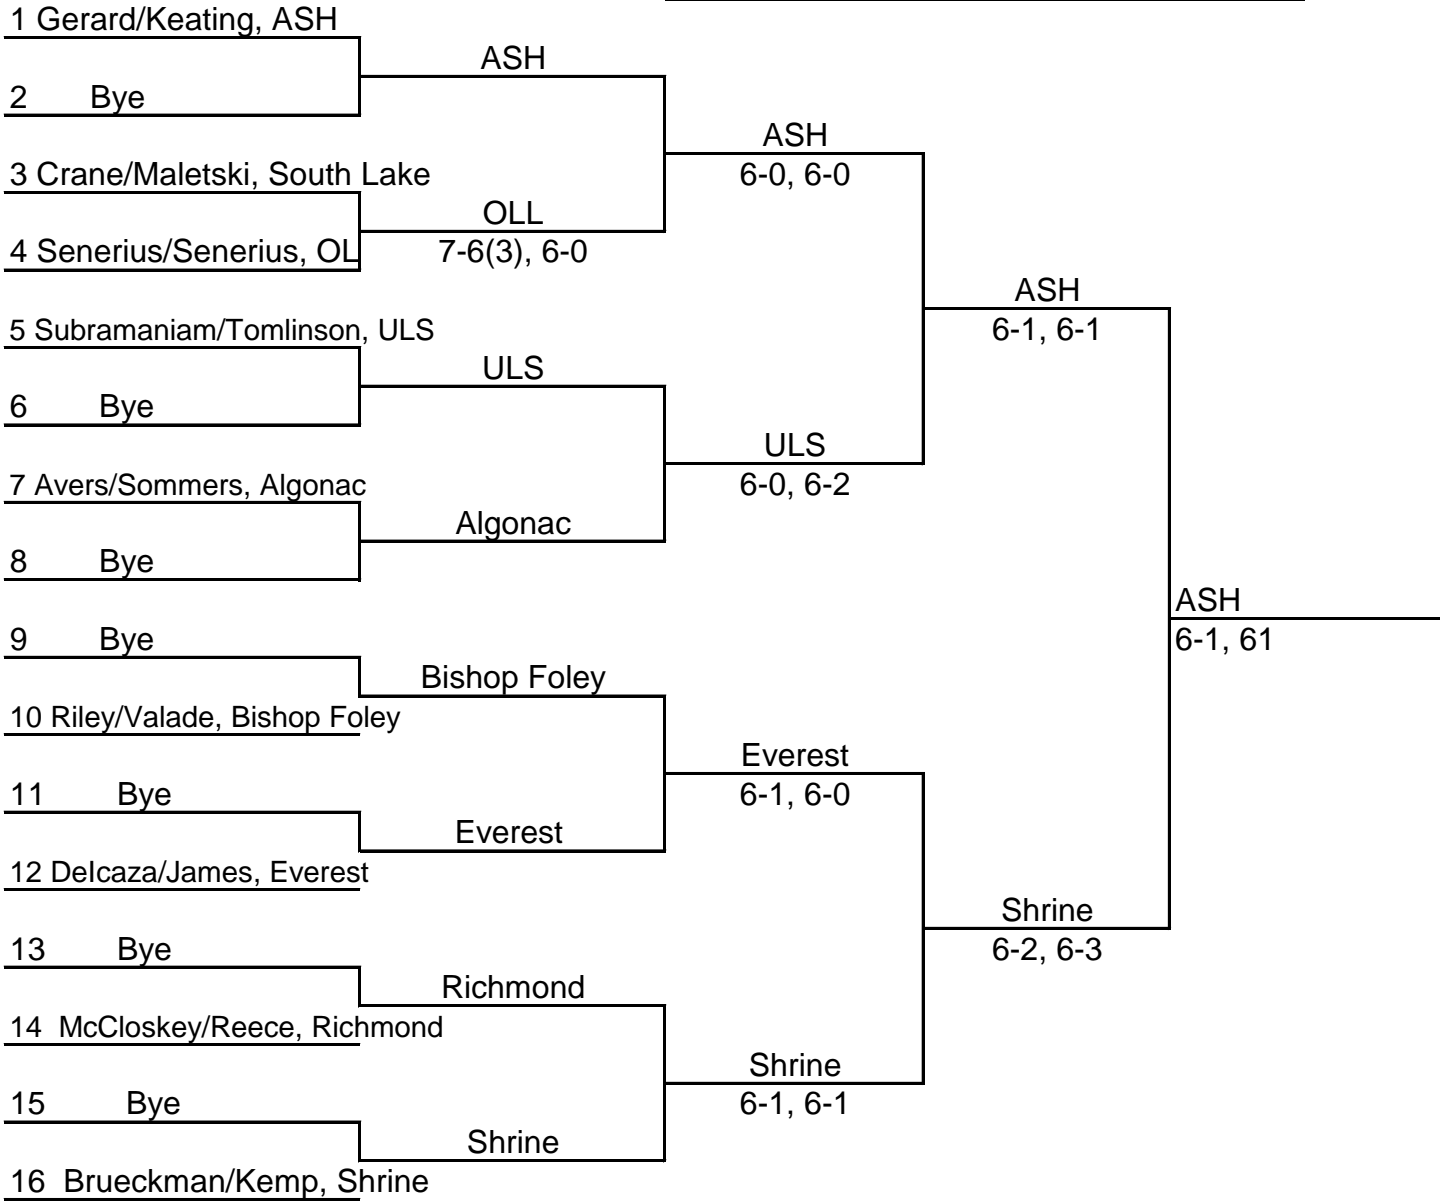

3S

- 1 Sarah Schmidt (10), Everest
- 2 Grace Murray (11), RO Shrine
- 3 Reagan Beatty (9), ASH
- 4 Siobhan Haggerty (11), ULS

4S

- 1 Katy Zink (11), RO Shrine
- 2 Sofia Eddy (11), ASH
- 3 Elyse Duhaime (9), Everest
- 4 Emma Marinelli (9), WOLL

1D

- 1 Sara Gerard (12)/Annie Keating (10), ASH
- 2 Fiona Brueckman (11)/Elizabeth Kemp (9), Shrine
- 3 Jimena Delcaza (9)/Annelise James (10), Everest
- 4 Subramaniam (10)/Tomlinson (10), ULS

2D

1 Nolwenn Crosnier (11)/Kelleigh Keating (12), ASH
2 Emme Fredericks (12)/Cassie Morris (12), Shrine
3 Lukas(10)/A.Williams(9), ULS