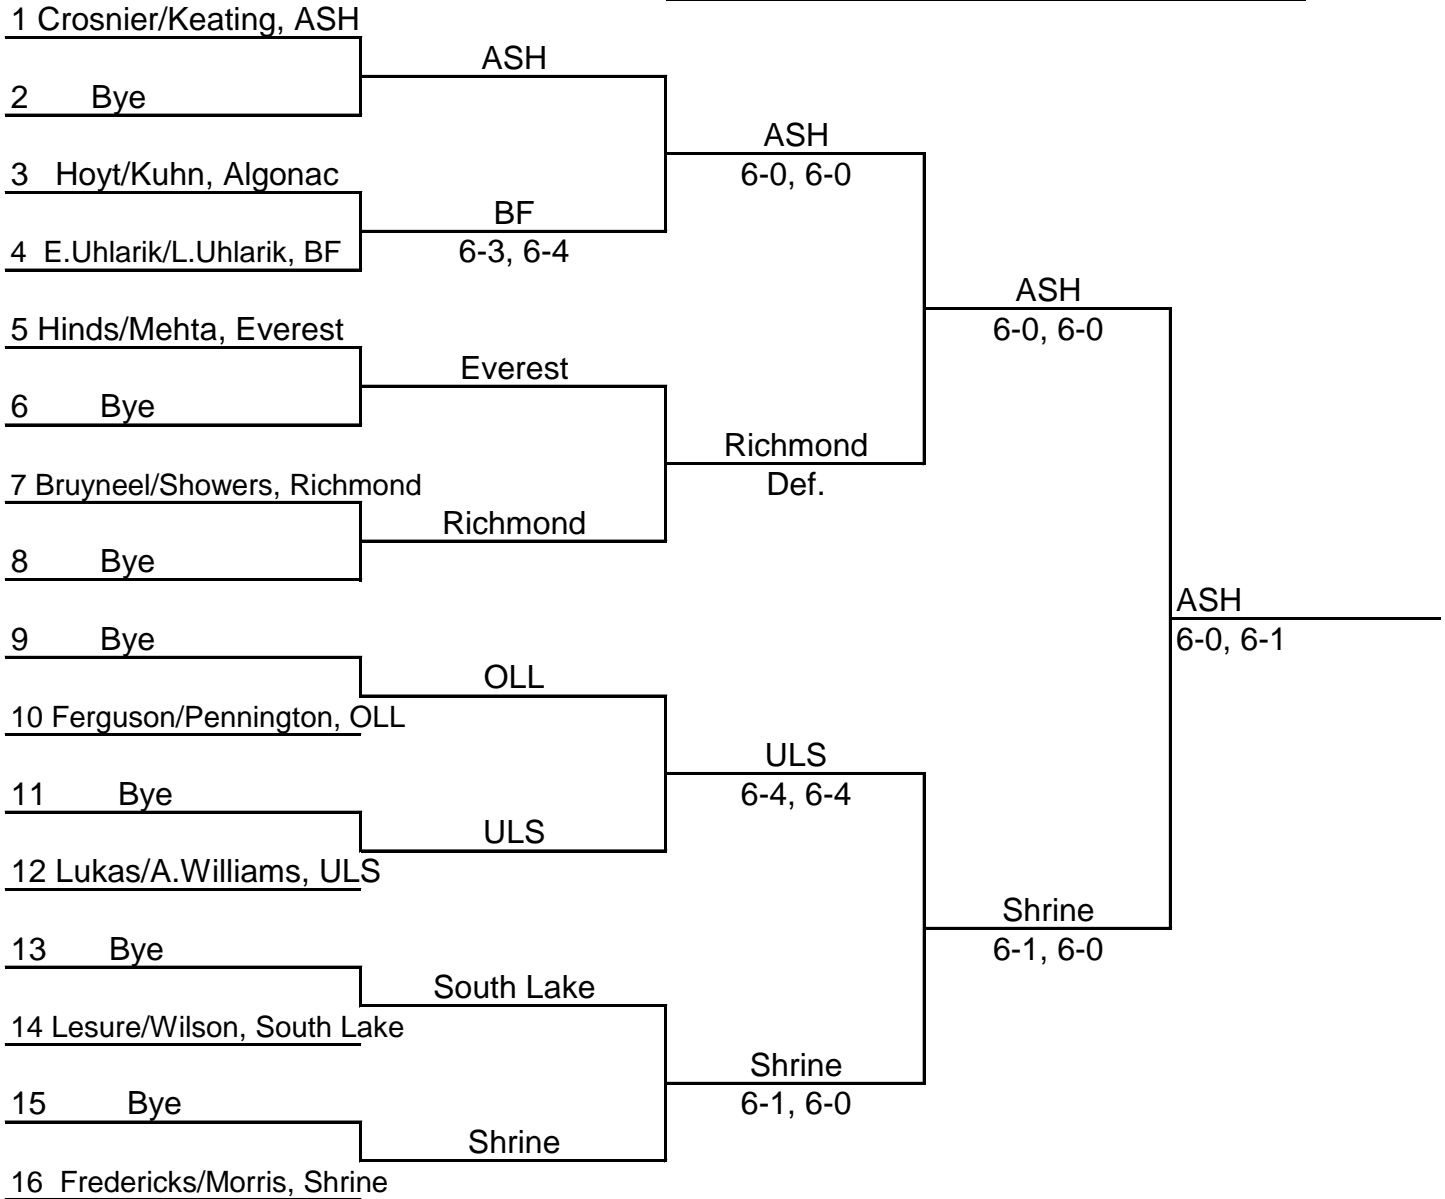

2D

1 Nolwenn Crosnier (11)/Kelleigh Keating (12), ASH
2 Emme Fredericks (12)/Cassie Morris (12), Shrine
3 Lukas(10)/A.Williams(9), ULS