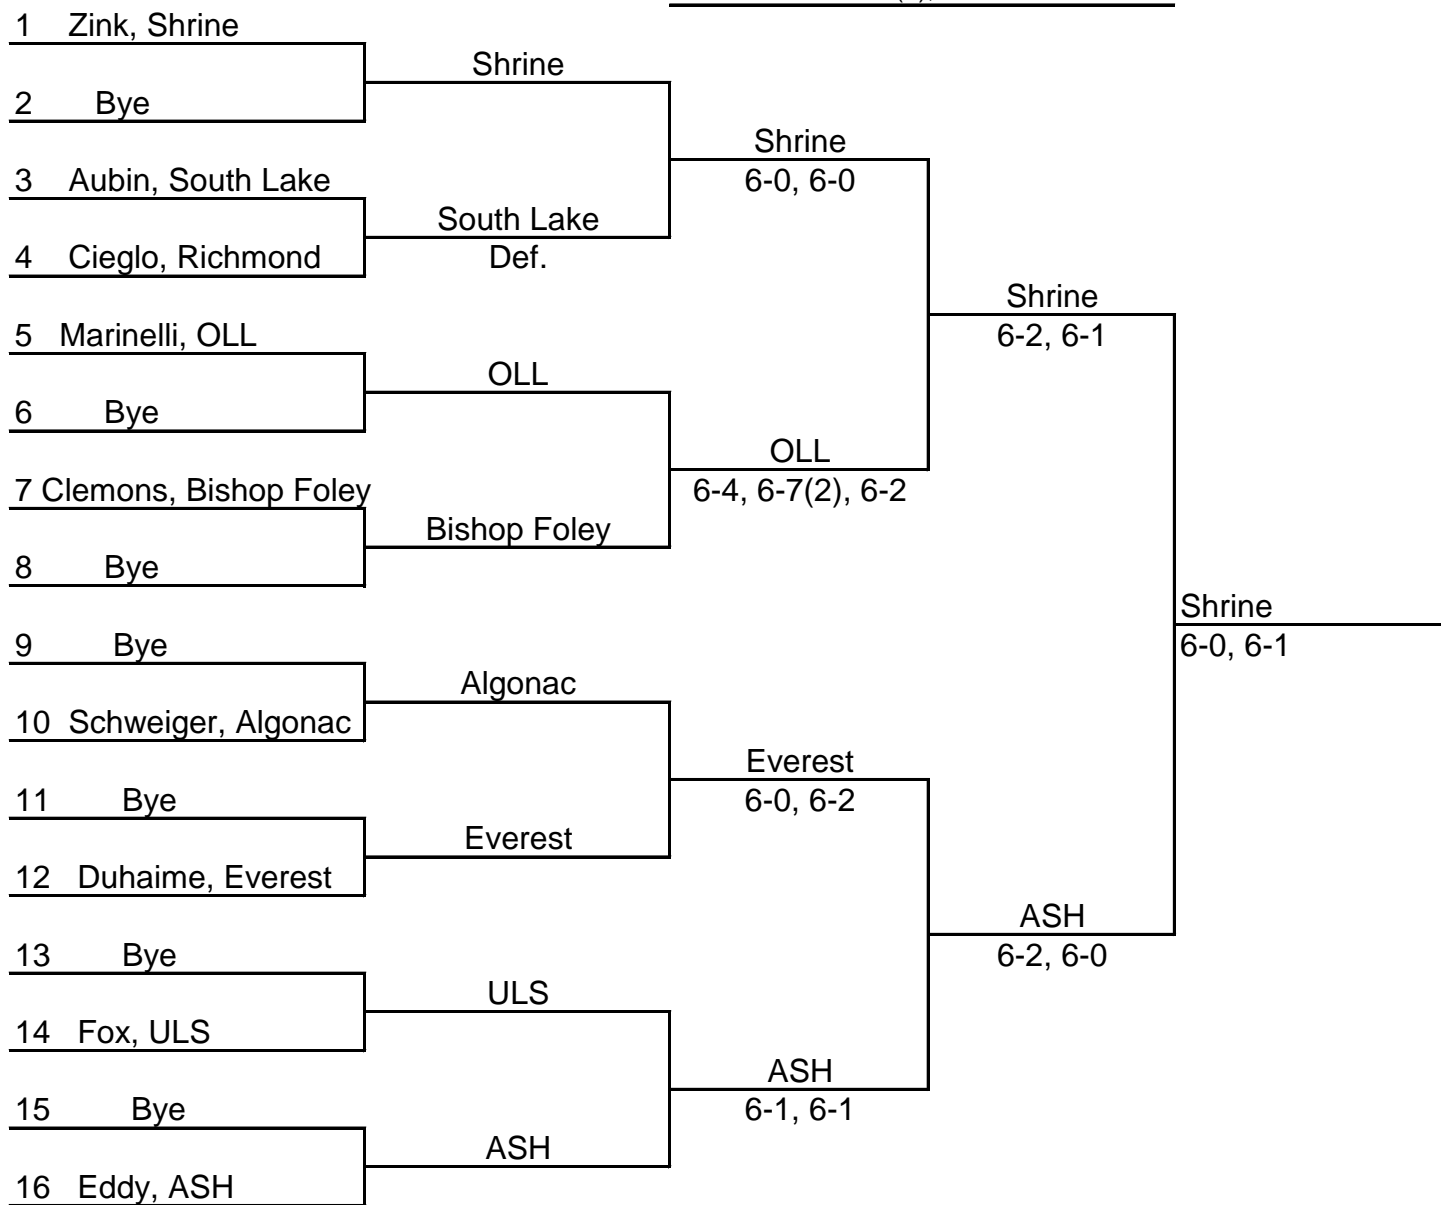

4S

- 1 Katy Zink (11), RO Shrine
- 2 Sofia Eddy (11), ASH
- 3 Elyse Duhaime (9), Everest
- 4 Emma Marinelli (9), WOLL