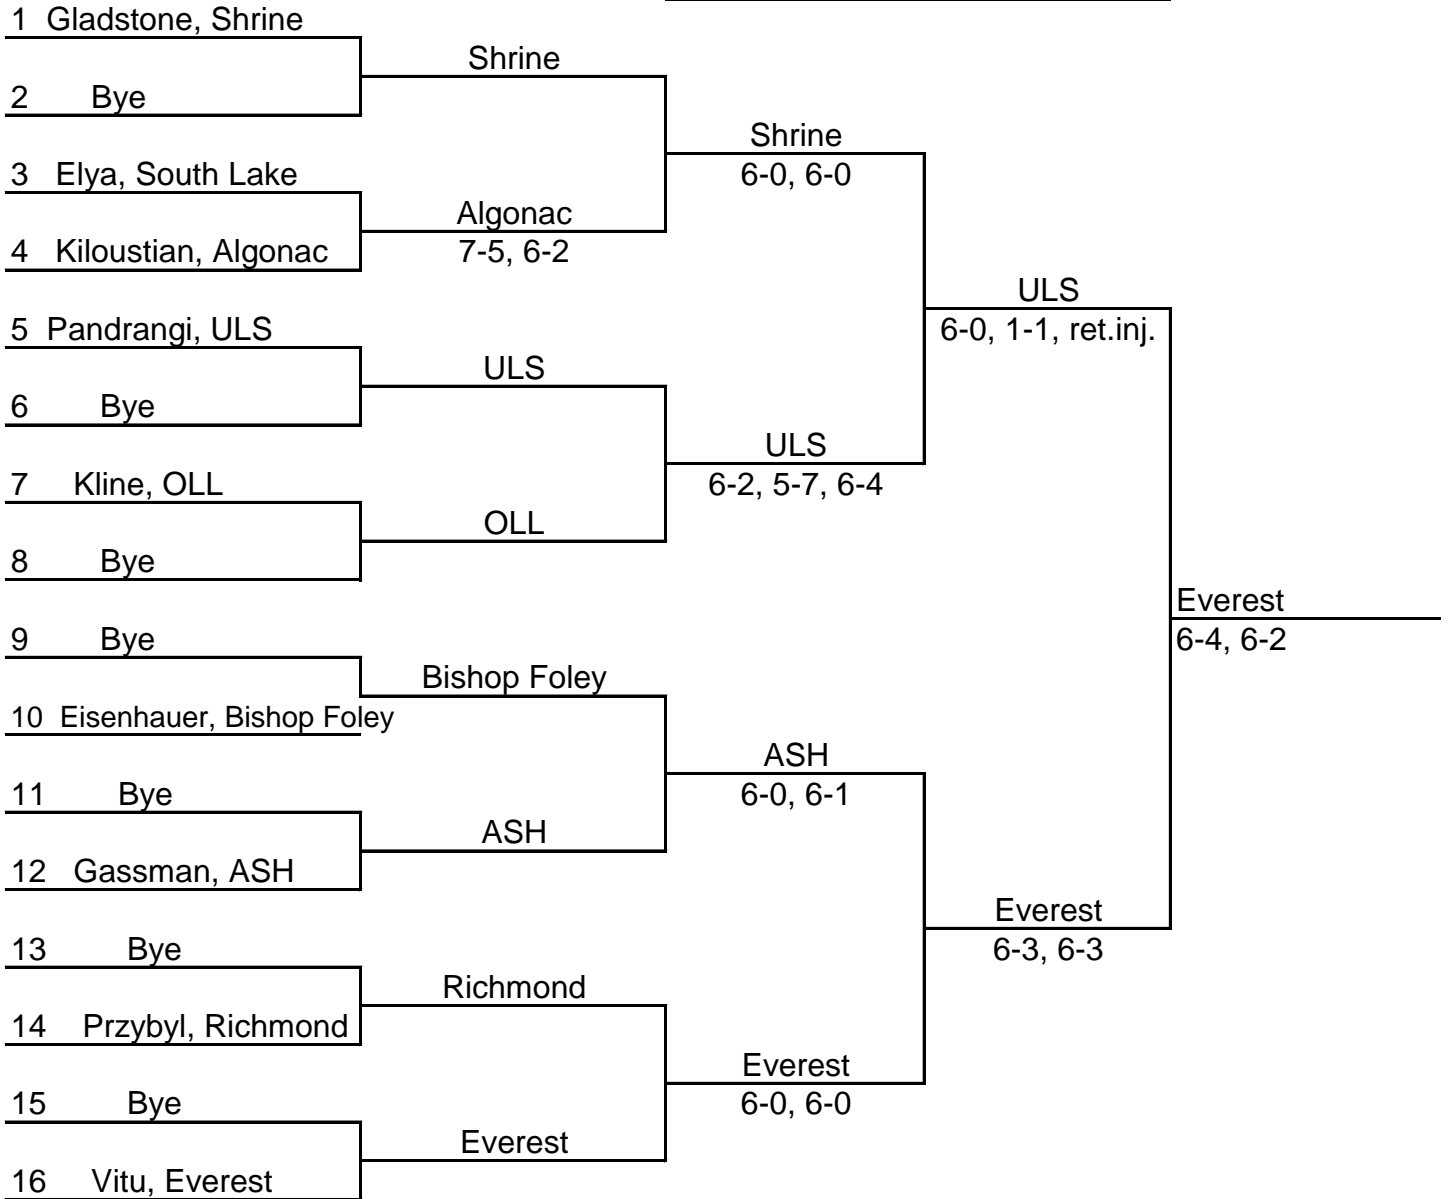

2S

- 1 Ann Gladstone (11), Royal Oak - Shrine
- 2 Madelyn Vitu (10), Clarkston Everest Collegiate
- 3 Kendall Gassman (12), BH - Academy of the Sacred Heart
- 4 Meena Pandrangi (9), GPW- University Liggett School