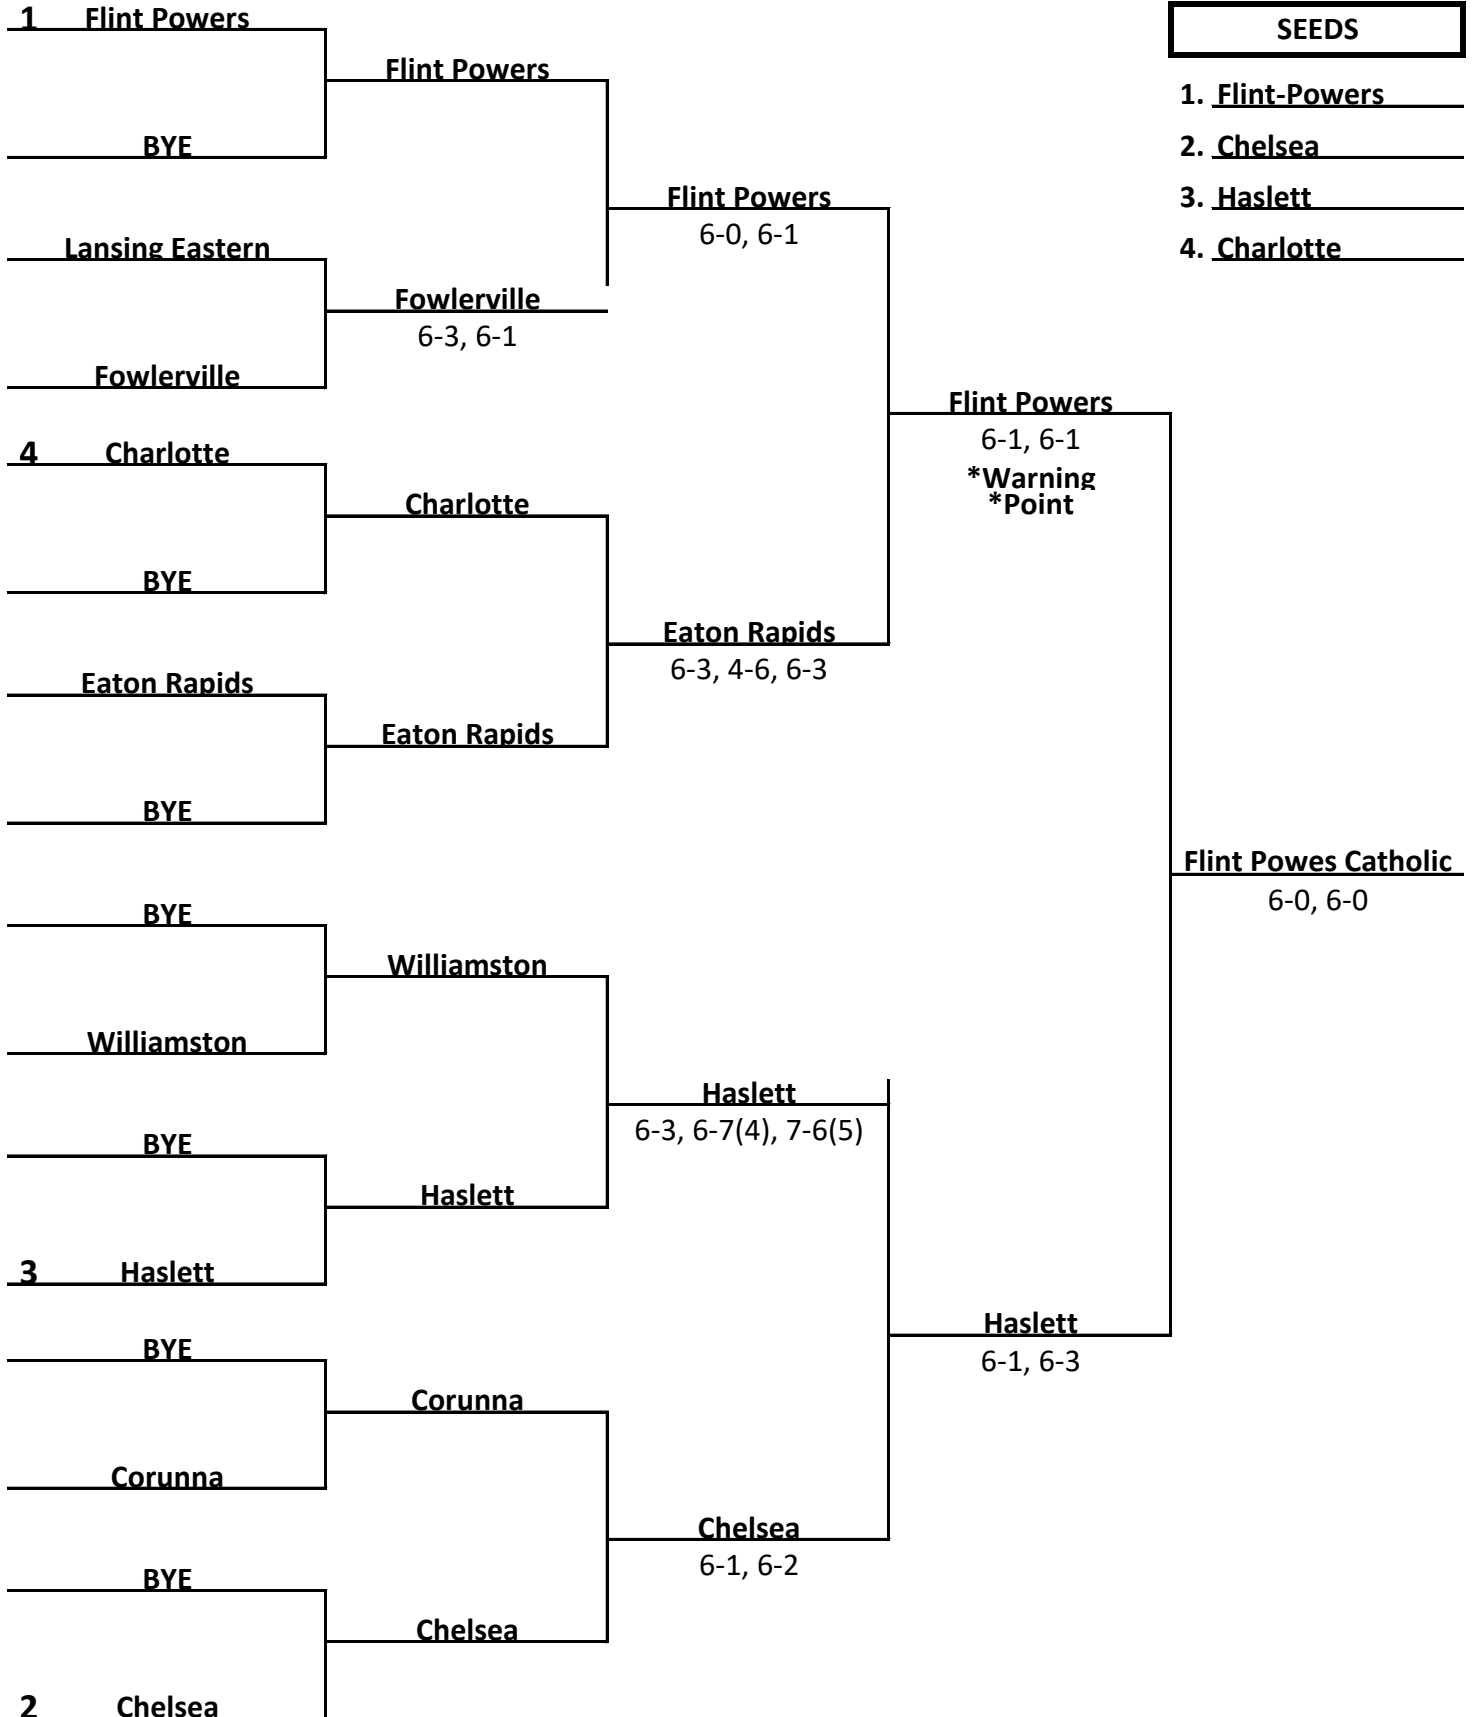

2018 GIRLS TENNIS REGIONAL No. 22-3
MAY 17, 2018 - HASLETT HIGH SCHOOL

	CHARLOTTE	CHELSEA	CORUNNA	EATON RAPIDS	FLINT POWERS CATHOLIC	FOWLerville	HASLETT	LANSING EASTERN	WILLIAMSTON
1ST SINGLES	0	2	0	2	4	1	3	0	0
2ND SINGLES	0	3	0	1	4	0	2	0	2
3RD SINGLES	0	4	1	0	3	0	2	0	2
4TH SINGLES	0	4	0	2	1	0	2	0	3
1ST DOUBLES	0	2	0	0	3	1	4	0	2
2ND DOUBLES	0	3	0	0	4	0	2	1	2
3RD DOUBLES	0	4	0	0	3	1	2	0	2
4TH DOUBLES	0	4	1	0	2	0	2	0	3
TOTAL POINTS	0	26	2	5	24	3	19	1	16
PLACE	9th	1st	7th	5th	2nd	6th	3rd	8th	4th

2018 GIRLS TENNIS REGIONAL No. 22-3

1st SINGLES

MAY 17, 2018 - HASLETT HIGH SCHOOL