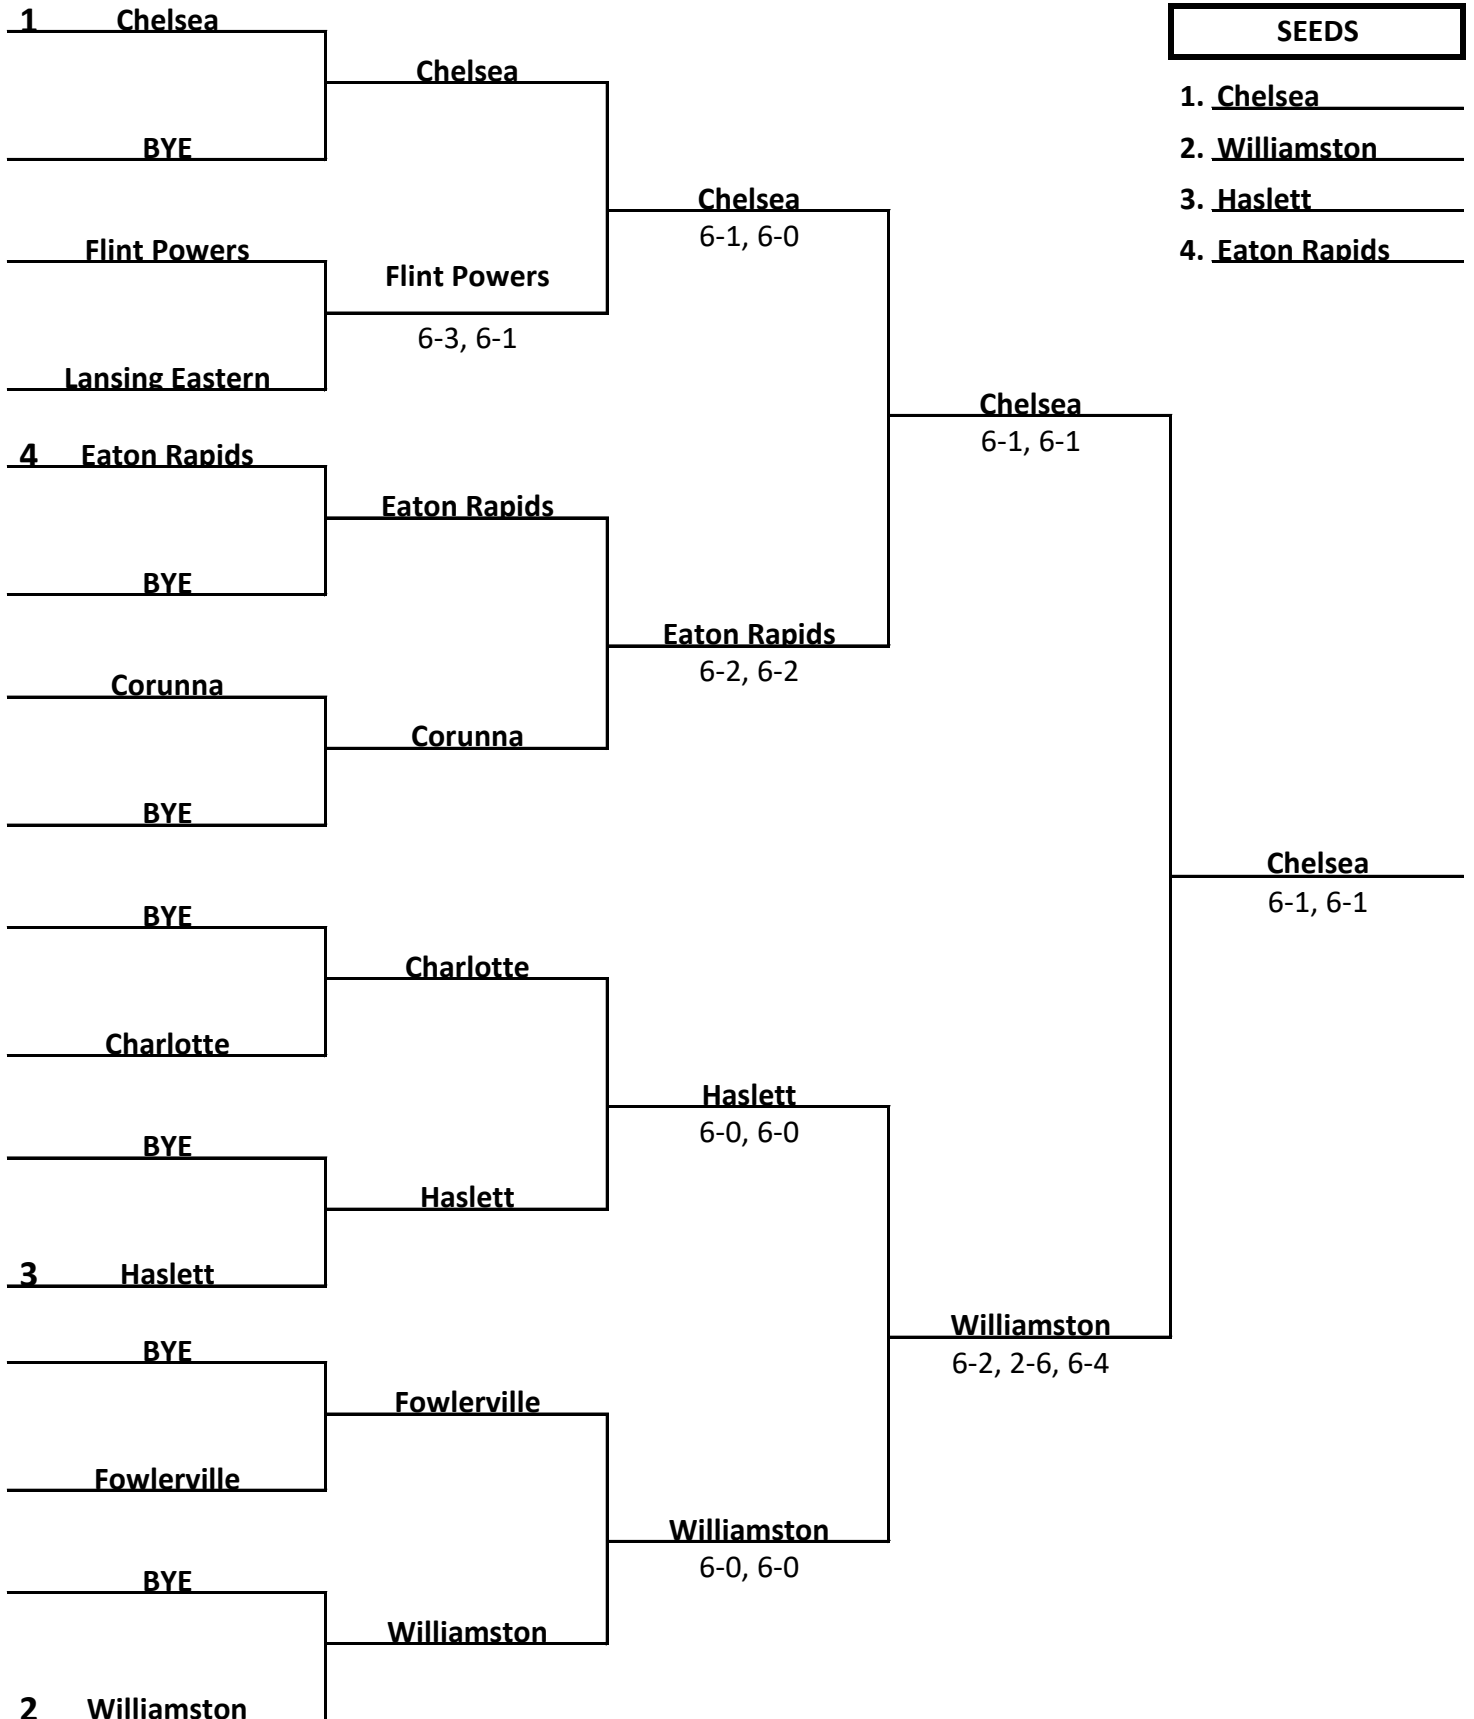

2018 GIRLS TENNIS REGIONAL No. 22-3

4th SINGLES

MAY 17, 2018 - HASLETT HIGH SCHOOL