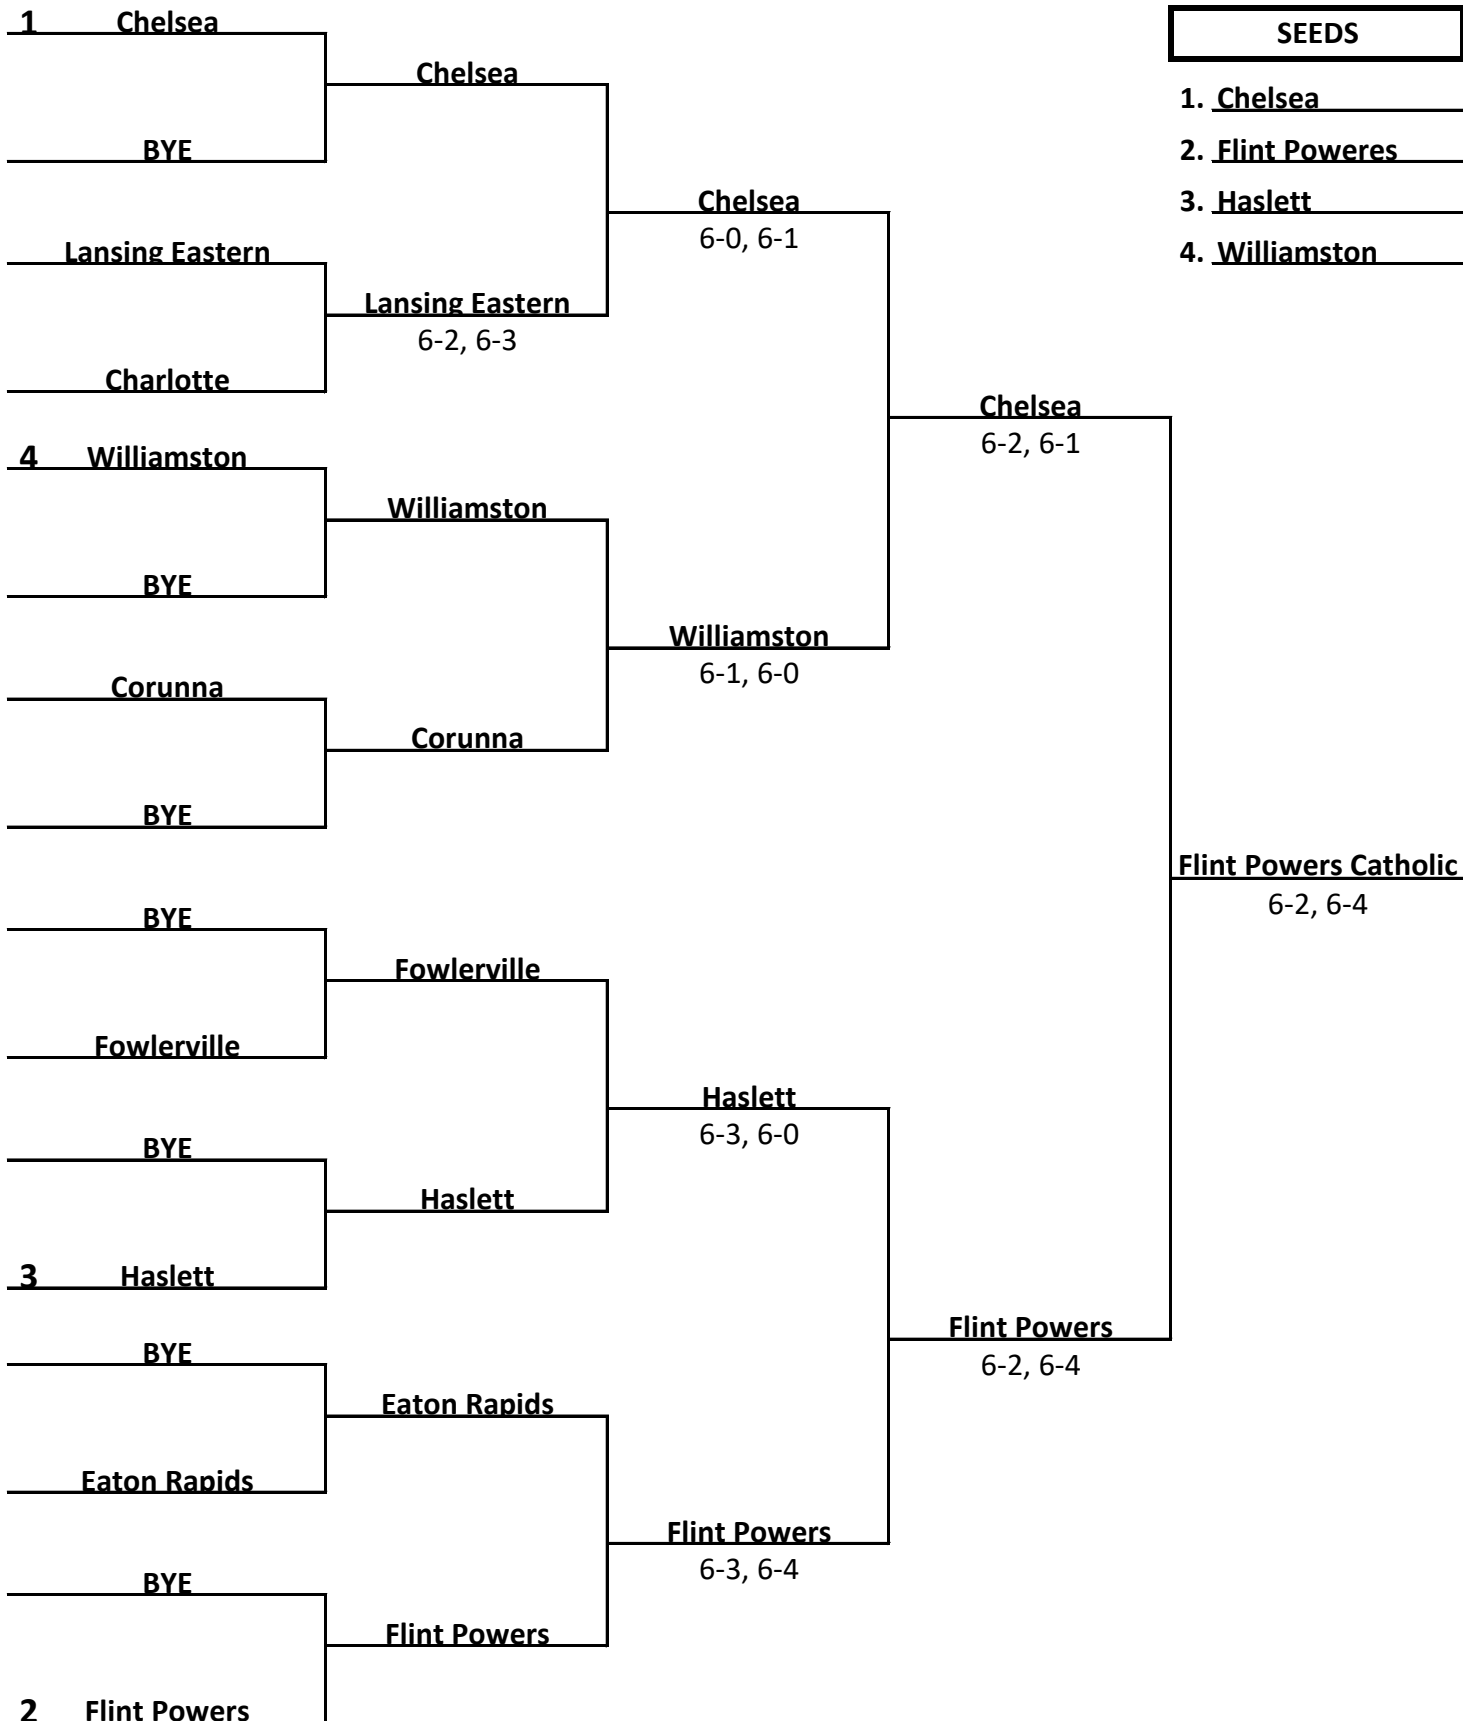

2018 GIRLS TENNIS REGIONAL No. 22-3

2nd DOUBLES

MAY 17, 2018 - HASLETT HIGH SCHOOL