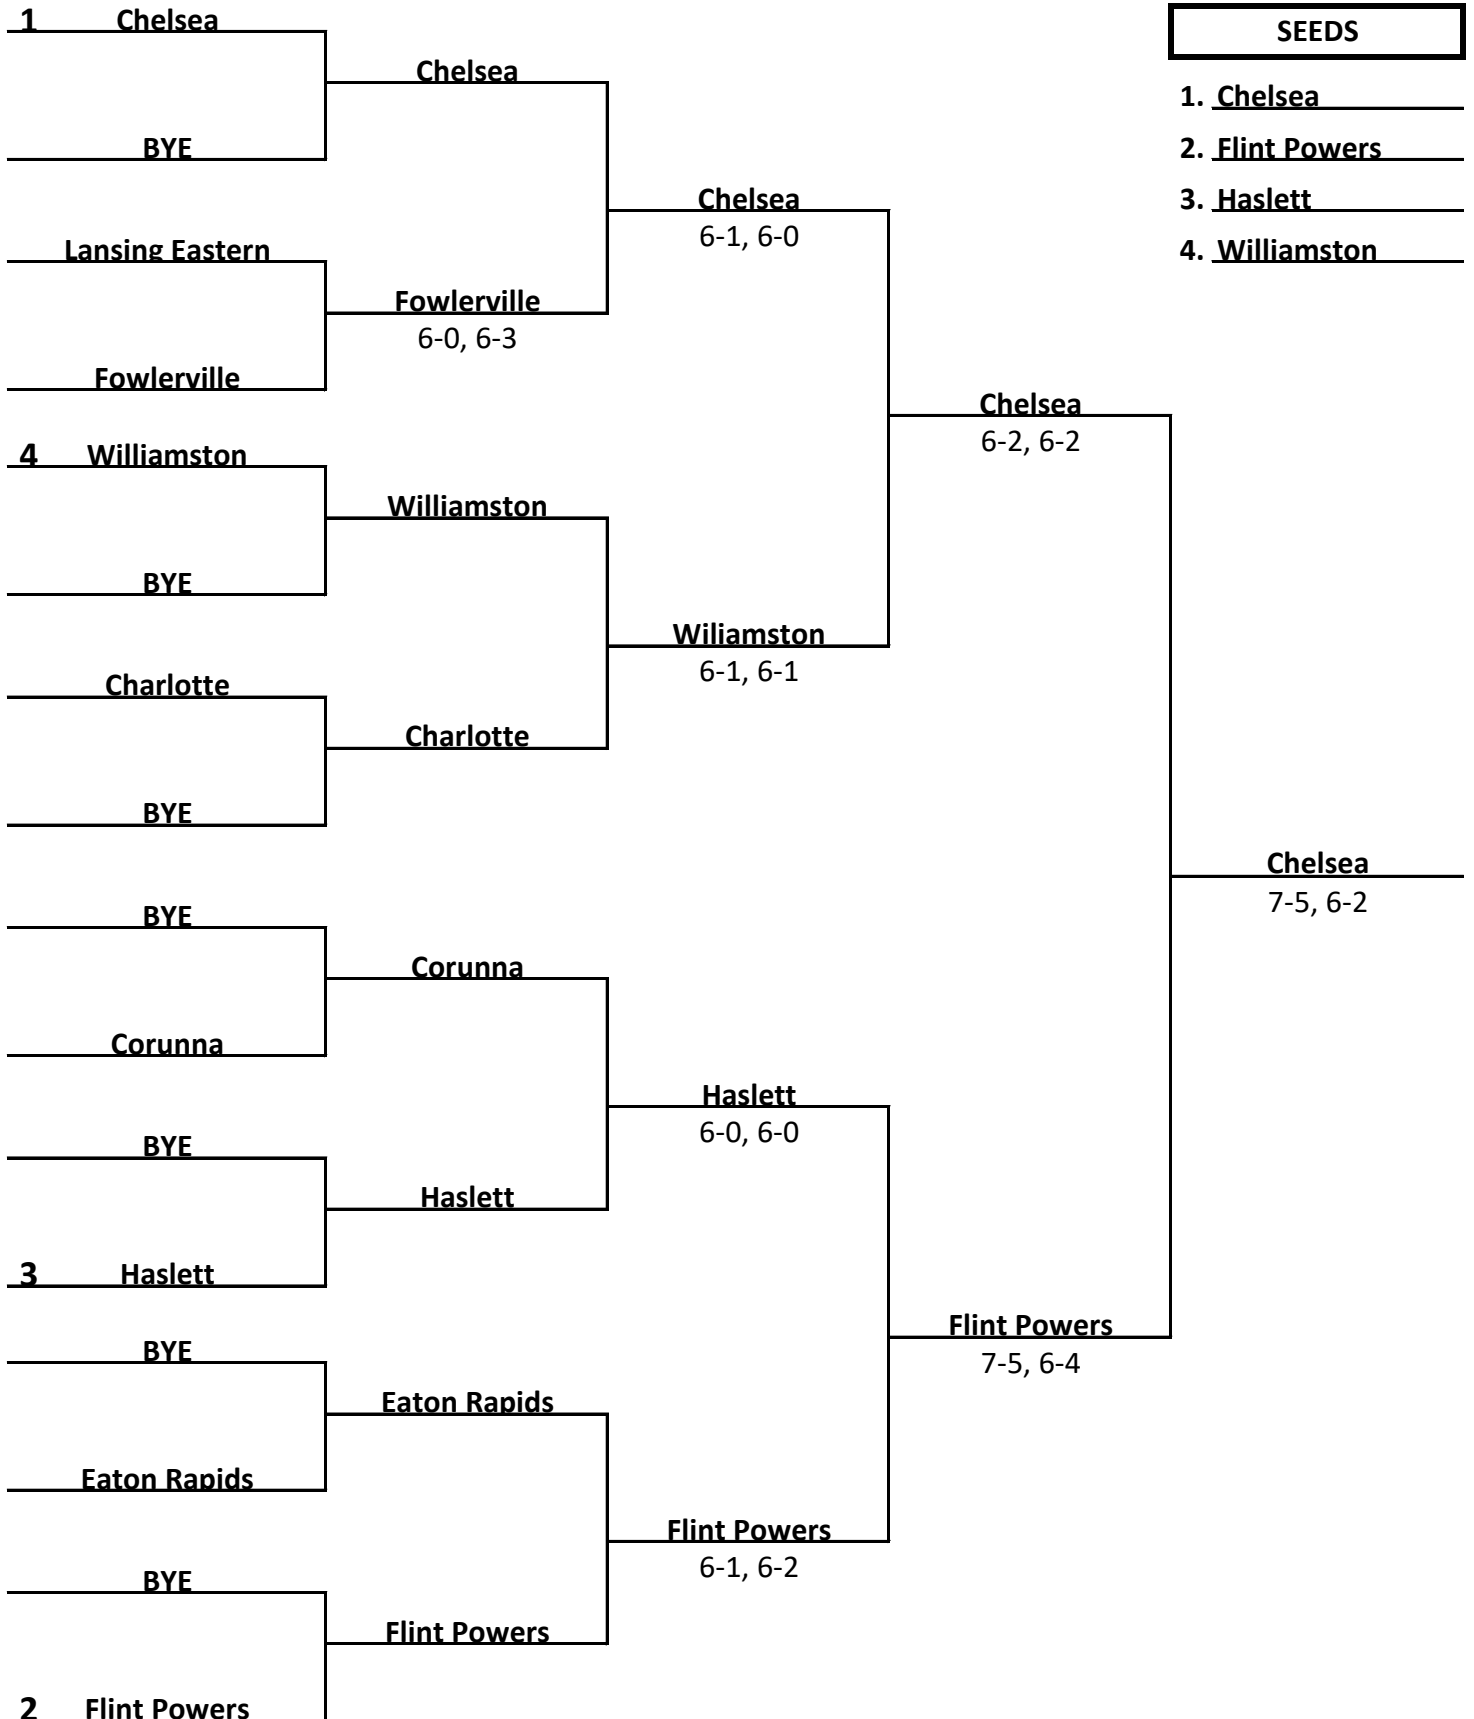

2018 GIRLS TENNIS REGIONAL No. 22-3

3rd DOUBLES

MAY 17, 2018 - HASLETT HIGH SCHOOL