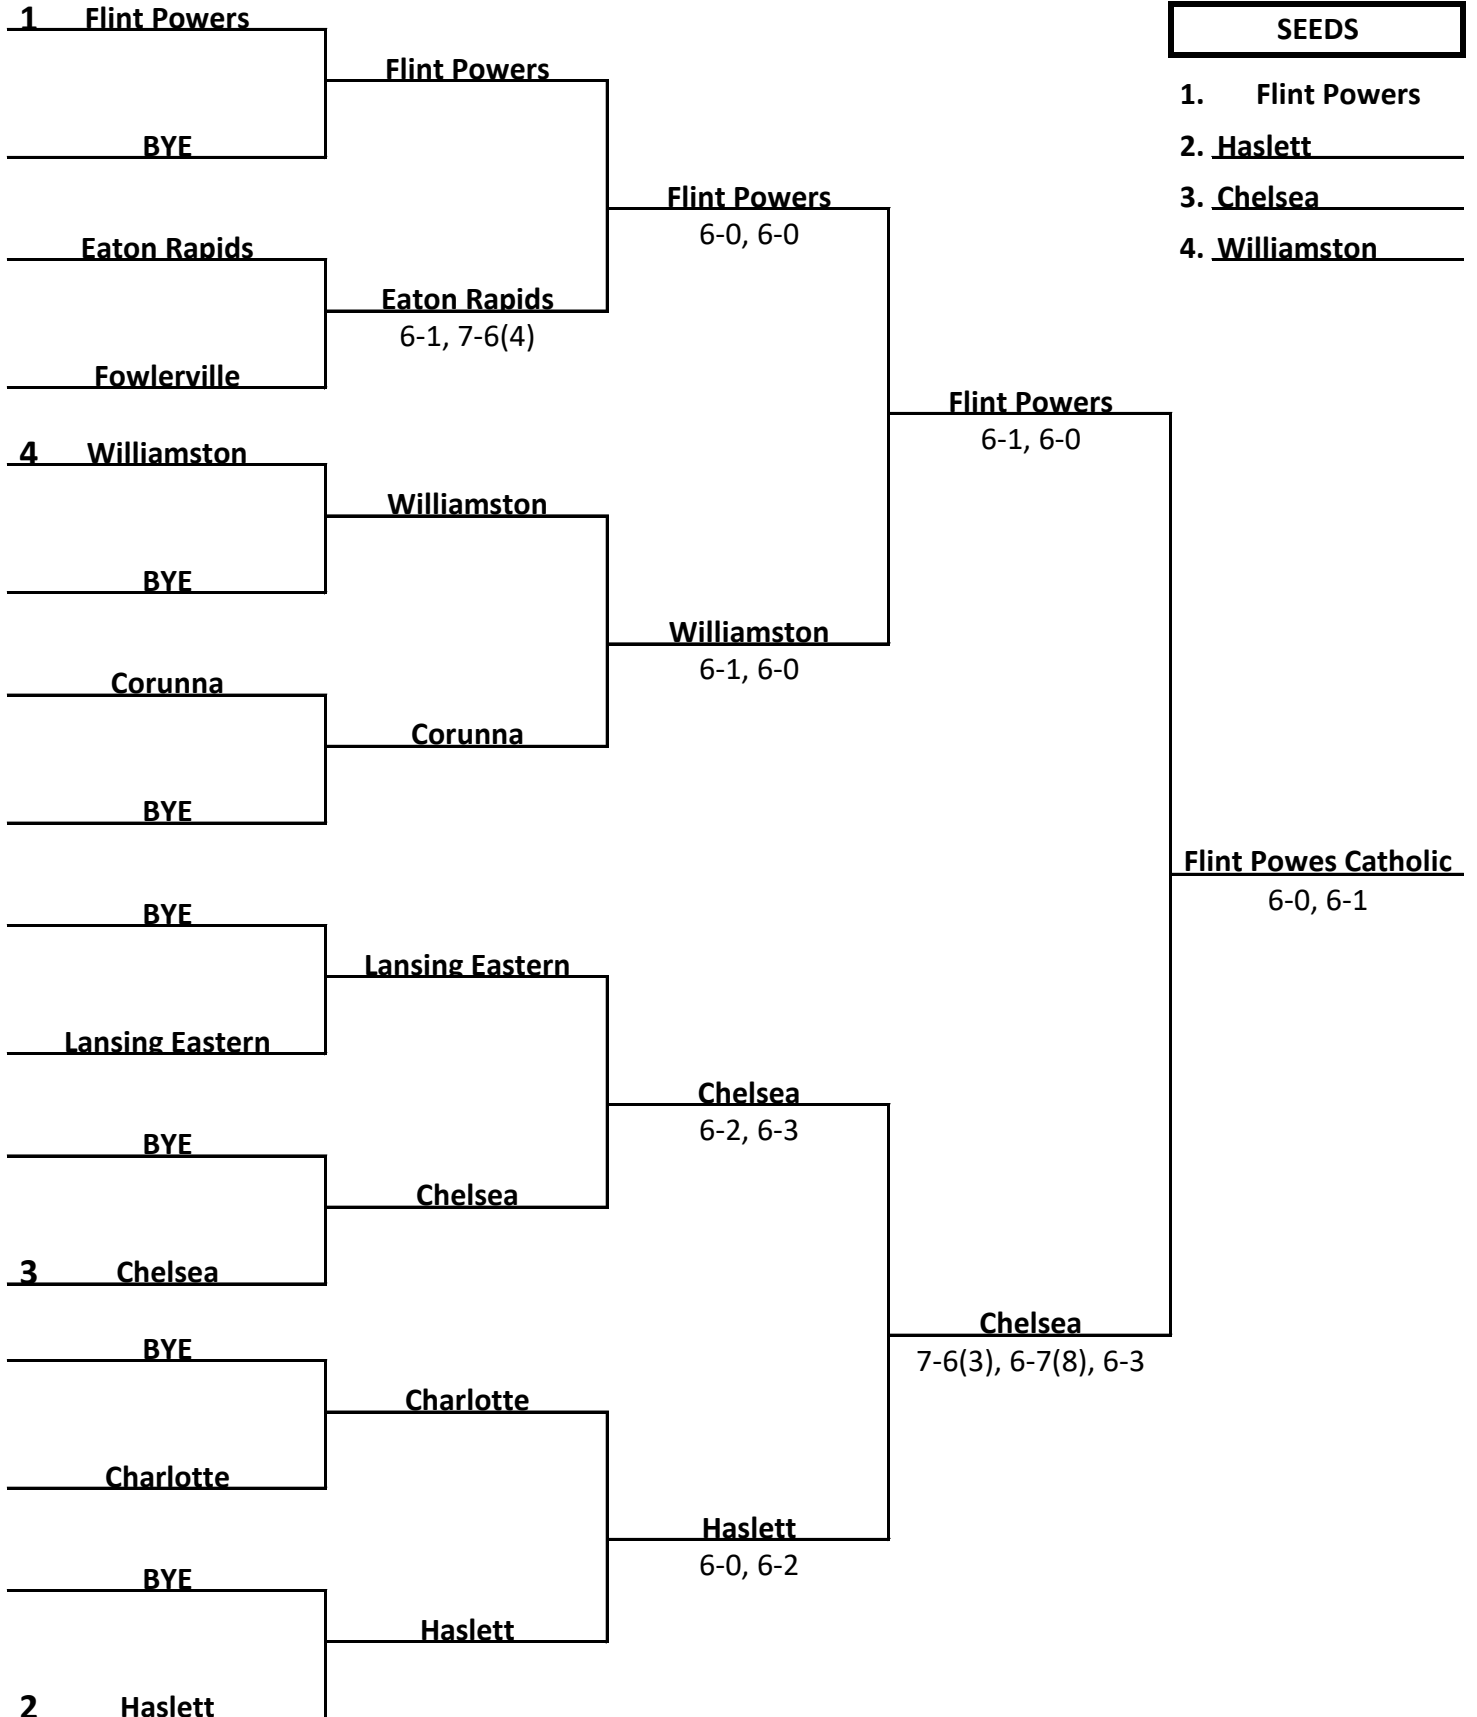

2018 GIRLS TENNIS REGIONAL No. 22-3

2nd SINGLES

MAY 17, 2018 - HASLETT HIGH SCHOOL