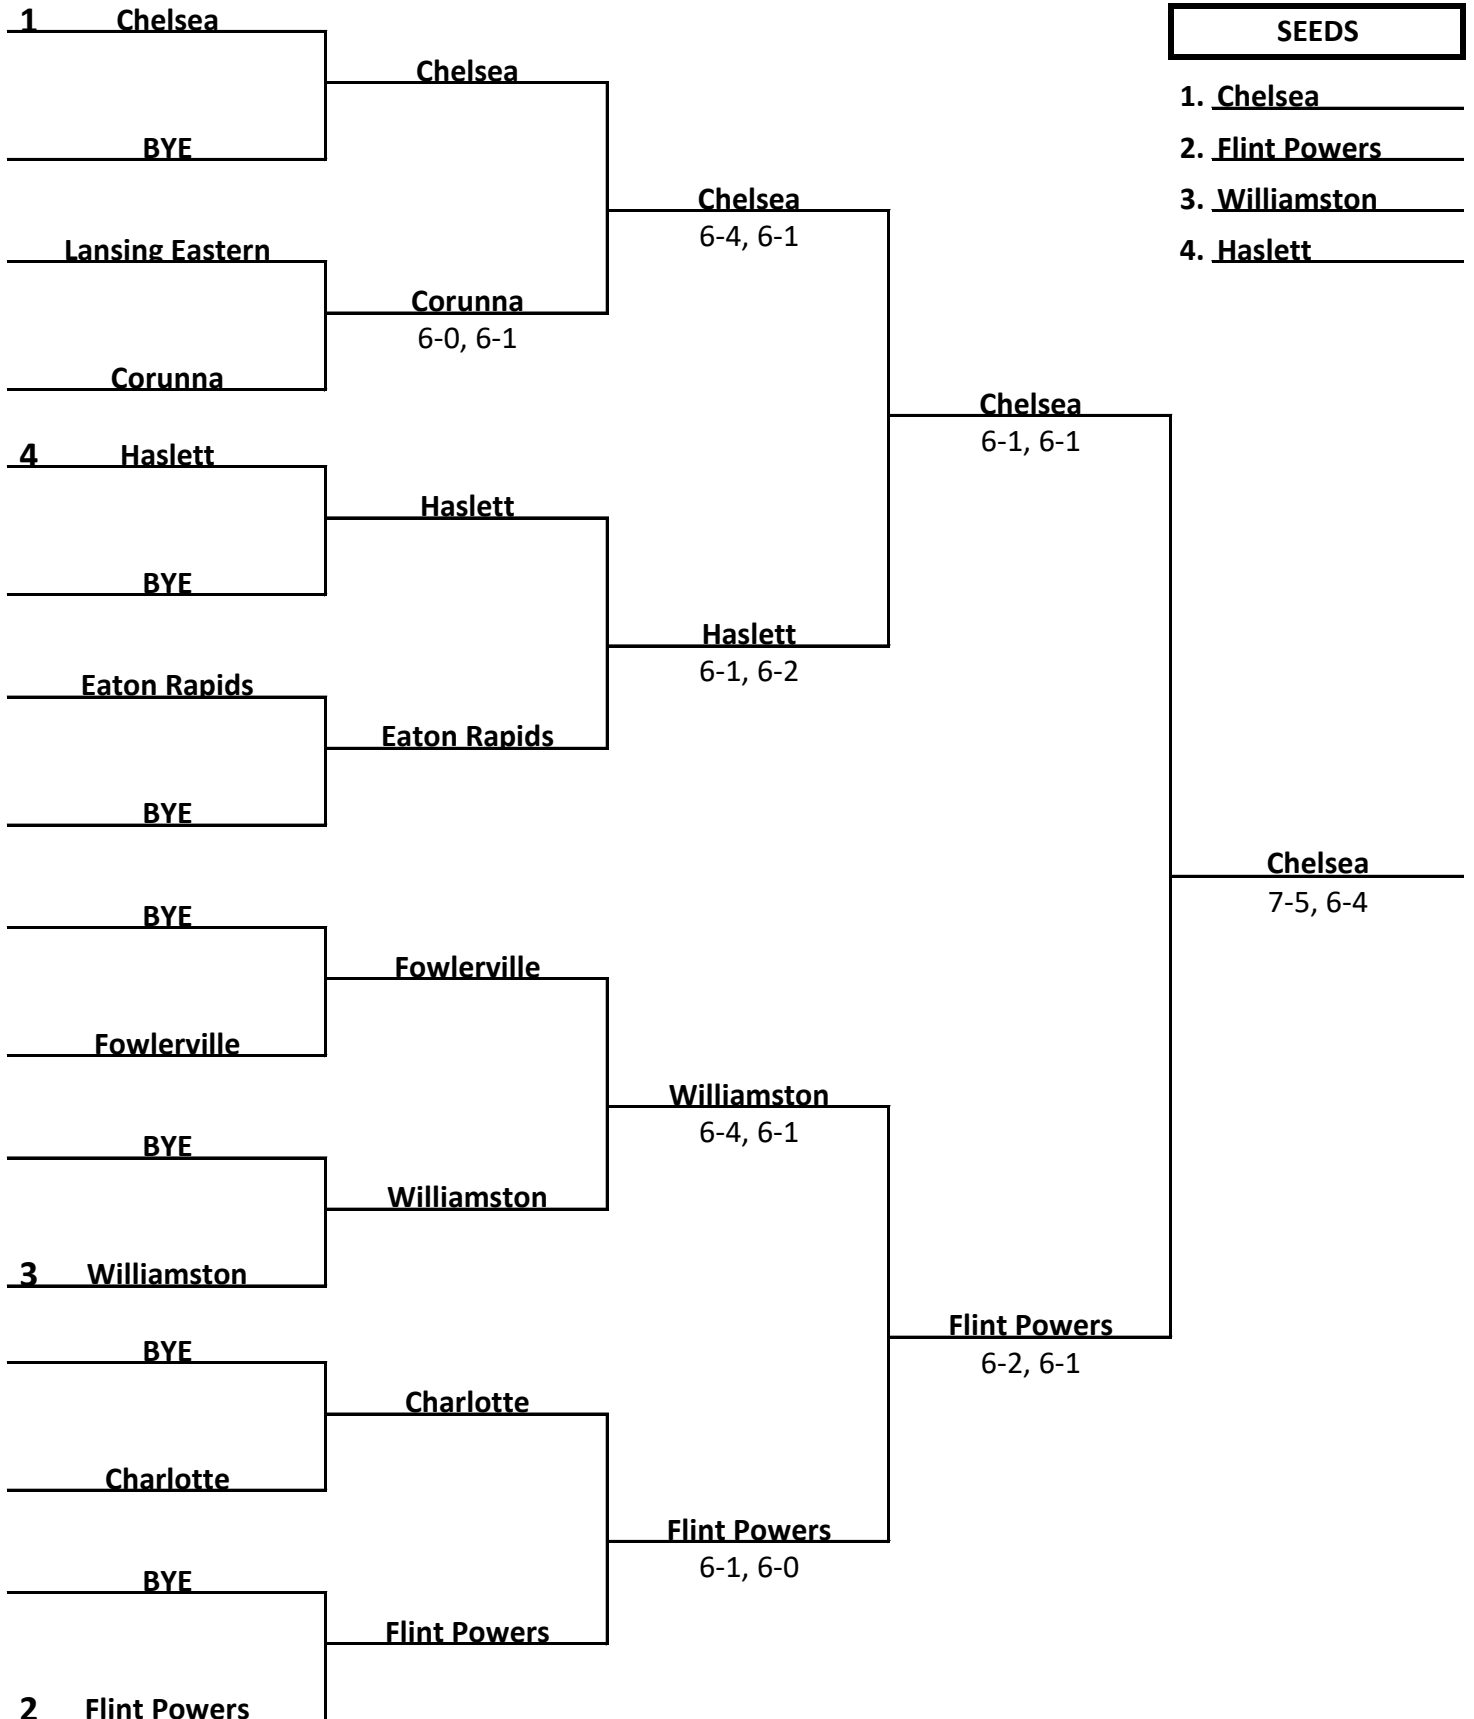

2018 GIRLS TENNIS REGIONAL No. 22-3

3rd SINGLES

MAY 17, 2018 - HASLETT HIGH SCHOOL