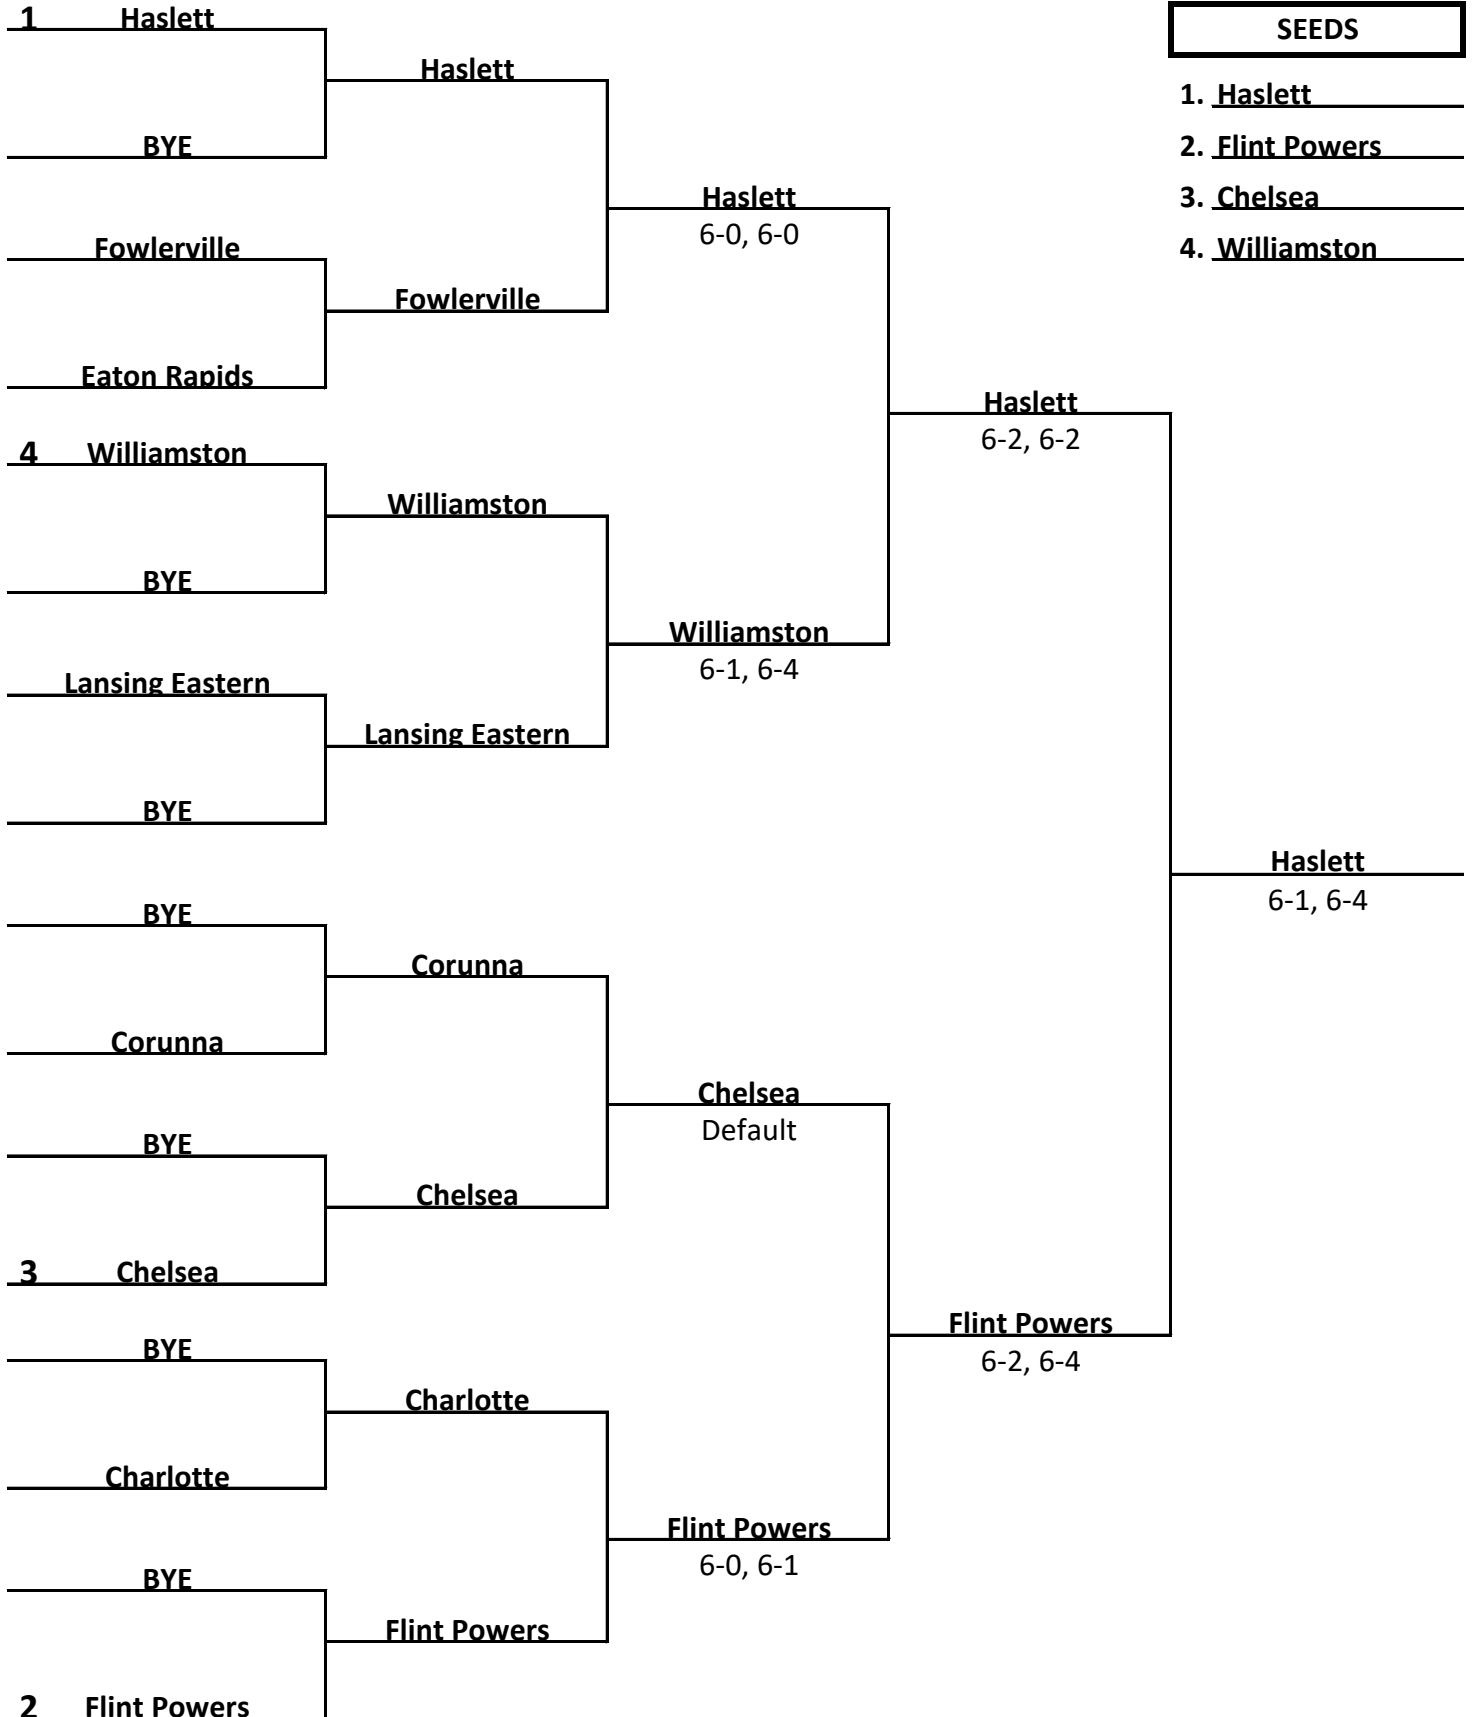

2018 GIRLS TENNIS REGIONAL No. 22-3

1st DOUBLES

MAY 17, 2018 - HASLETT HIGH SCHOOL