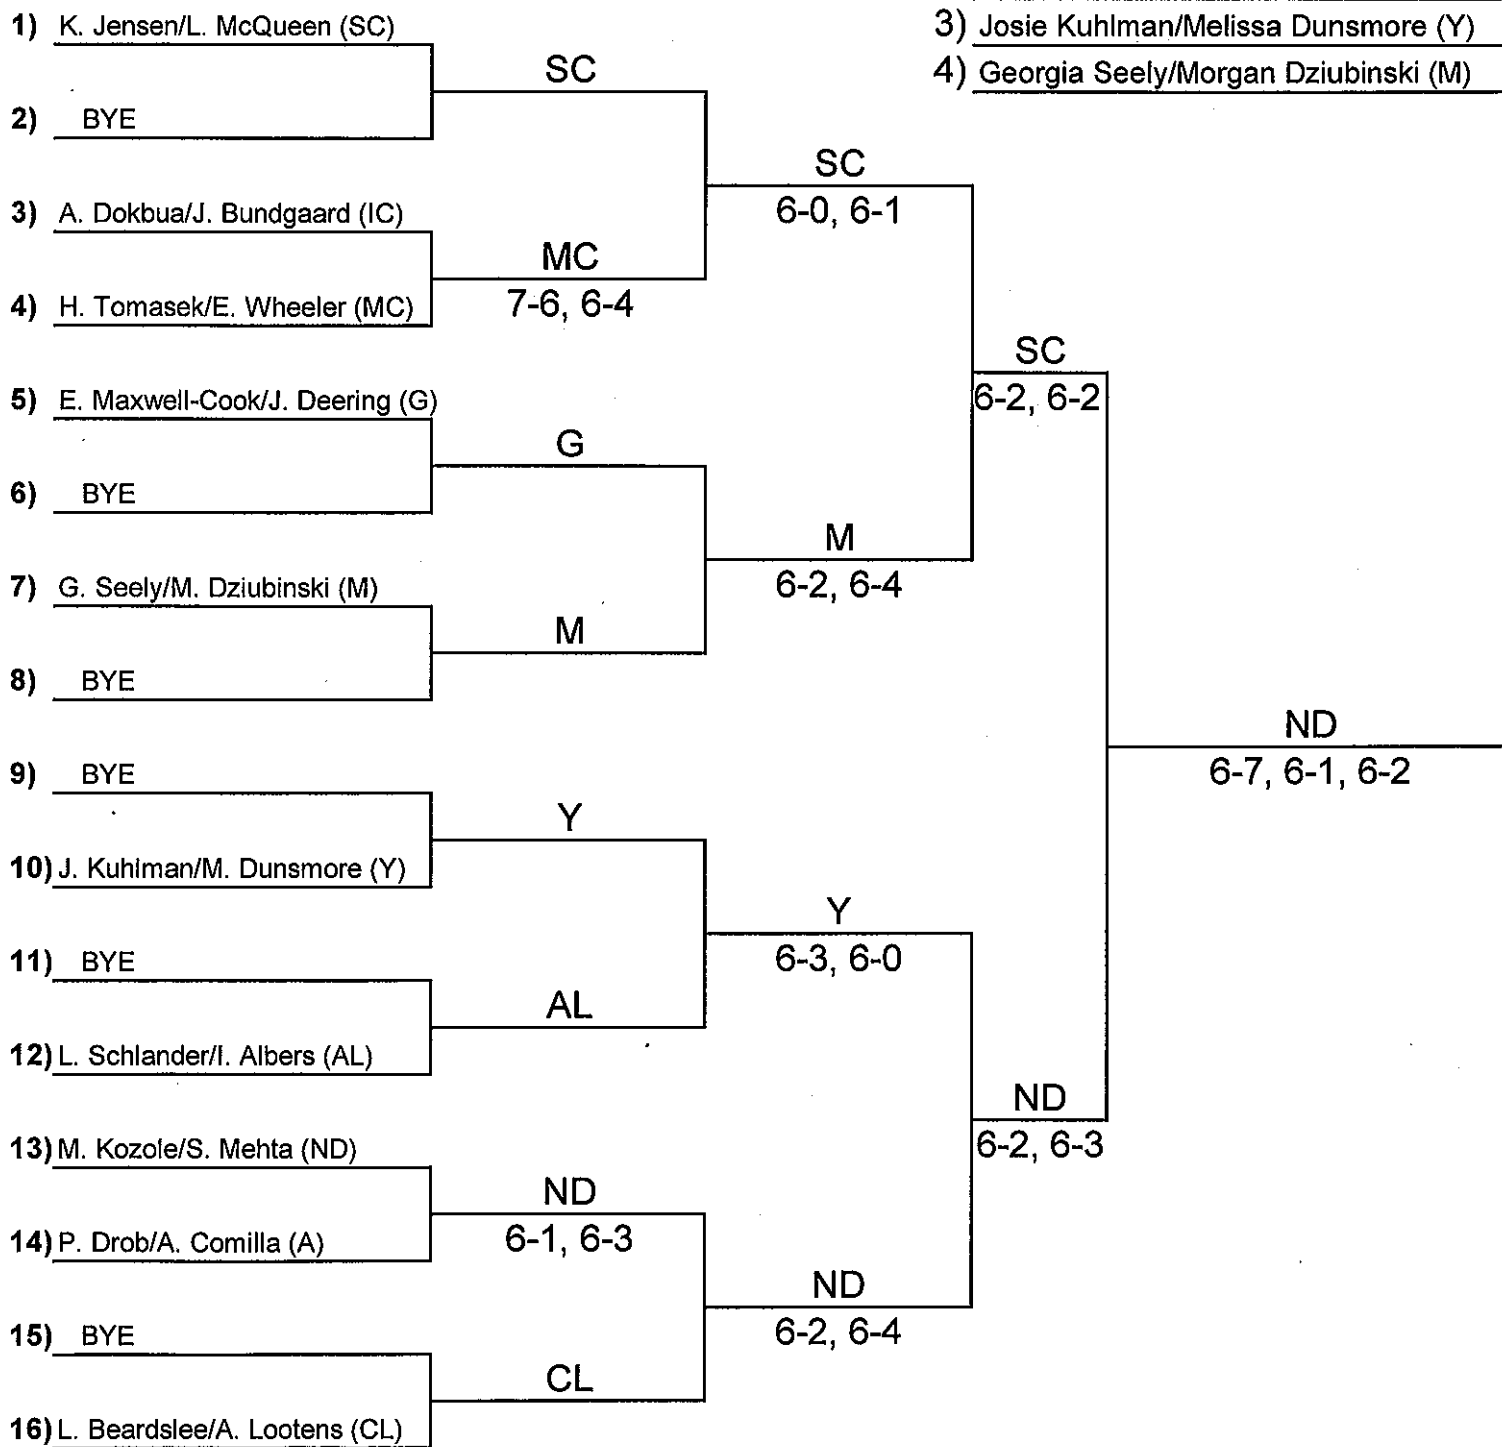

Flight 3 S

SEEDED PLAYERS

- 1) Mia Janssen (SC)
- 2) Olivia Heming (ND)
- 3) Jessica Scopas (A)
- 4) Paige Hunger (AL)

Flight 4 S

SEEDED PLAYERS

- 1) Carla Hanna (ND)
- 2) Alexa Hanaford (AL)
- 3) Ashlyn McNeill (CL)
- 4) Emily Martin (A)

Flight 1D

SEEDED PLAYERS

1) Keri Lozen/Kaylee Joachim (SC)

2) Bryce Karl/Ashlyn Weiss (CL)

3) Jenna Russell/Paige Fraley (M)

4) ---

Flight 2D

SEEDED PLAYERS

- 1) Allie Foucher/Emme Kutchey (SC)
- 2) Catherine Bennett/Madison Millikon (ND)
- 3) Maia Fagan/Kiera McNeill (CL)
- 4) Moira Burns/Stacey Nazarko (M)

Flight 3D

SEEDED PLAYERS

- 1) Madelyn Mascarin/Charlotte Fajardo (SC)
- 2) Olivia English/Abigail Wodrich (ND)
- 3) Courtney Brooks/Ariel Stephan (CL)
- 4) Halie Sizemore/Jillian Korolden (Y)

Flight 4D

SEEDED PLAYERS

- 1) Kaitlyn Jensen/Lauren McQueen (SC)
- 2) Lexie Beardslee/Anna Lootens (CL)
- 3) Josie Kuhlman/Melissa Dunsmore (Y)
- 4) Georgia Seely/Morgan Dziubinski (M)

	1st	2nd	3rd	4th	1st	2nd	3rd	4th	
School	Singles	Singles	Singles	Singles	Doubles	Doubles	Doubles	Doubles	Total
Almont	3	0	2	3	0	1	1	0	10
Armada	1	2	2	0	0	0	0	0	5
Croswell-Lexington	4	2	0	2	3	2	4	0	17
Goodrich	1	1	1	1	2	0	1	0	7
Imlay City	2	0	0	0	1	0	0	0	3
Marine City	0	1	0	0	0	0	0	1	2
Marysville	0	0	0	2	0	2	0	2	6
Pontiac Notre Dame Prep	0	4	4	4	2	3	2	4	23
St. Clair	2	3	3	1	4	4	3	3	23
Yale	0	0	1	0	1	1	2	2	7