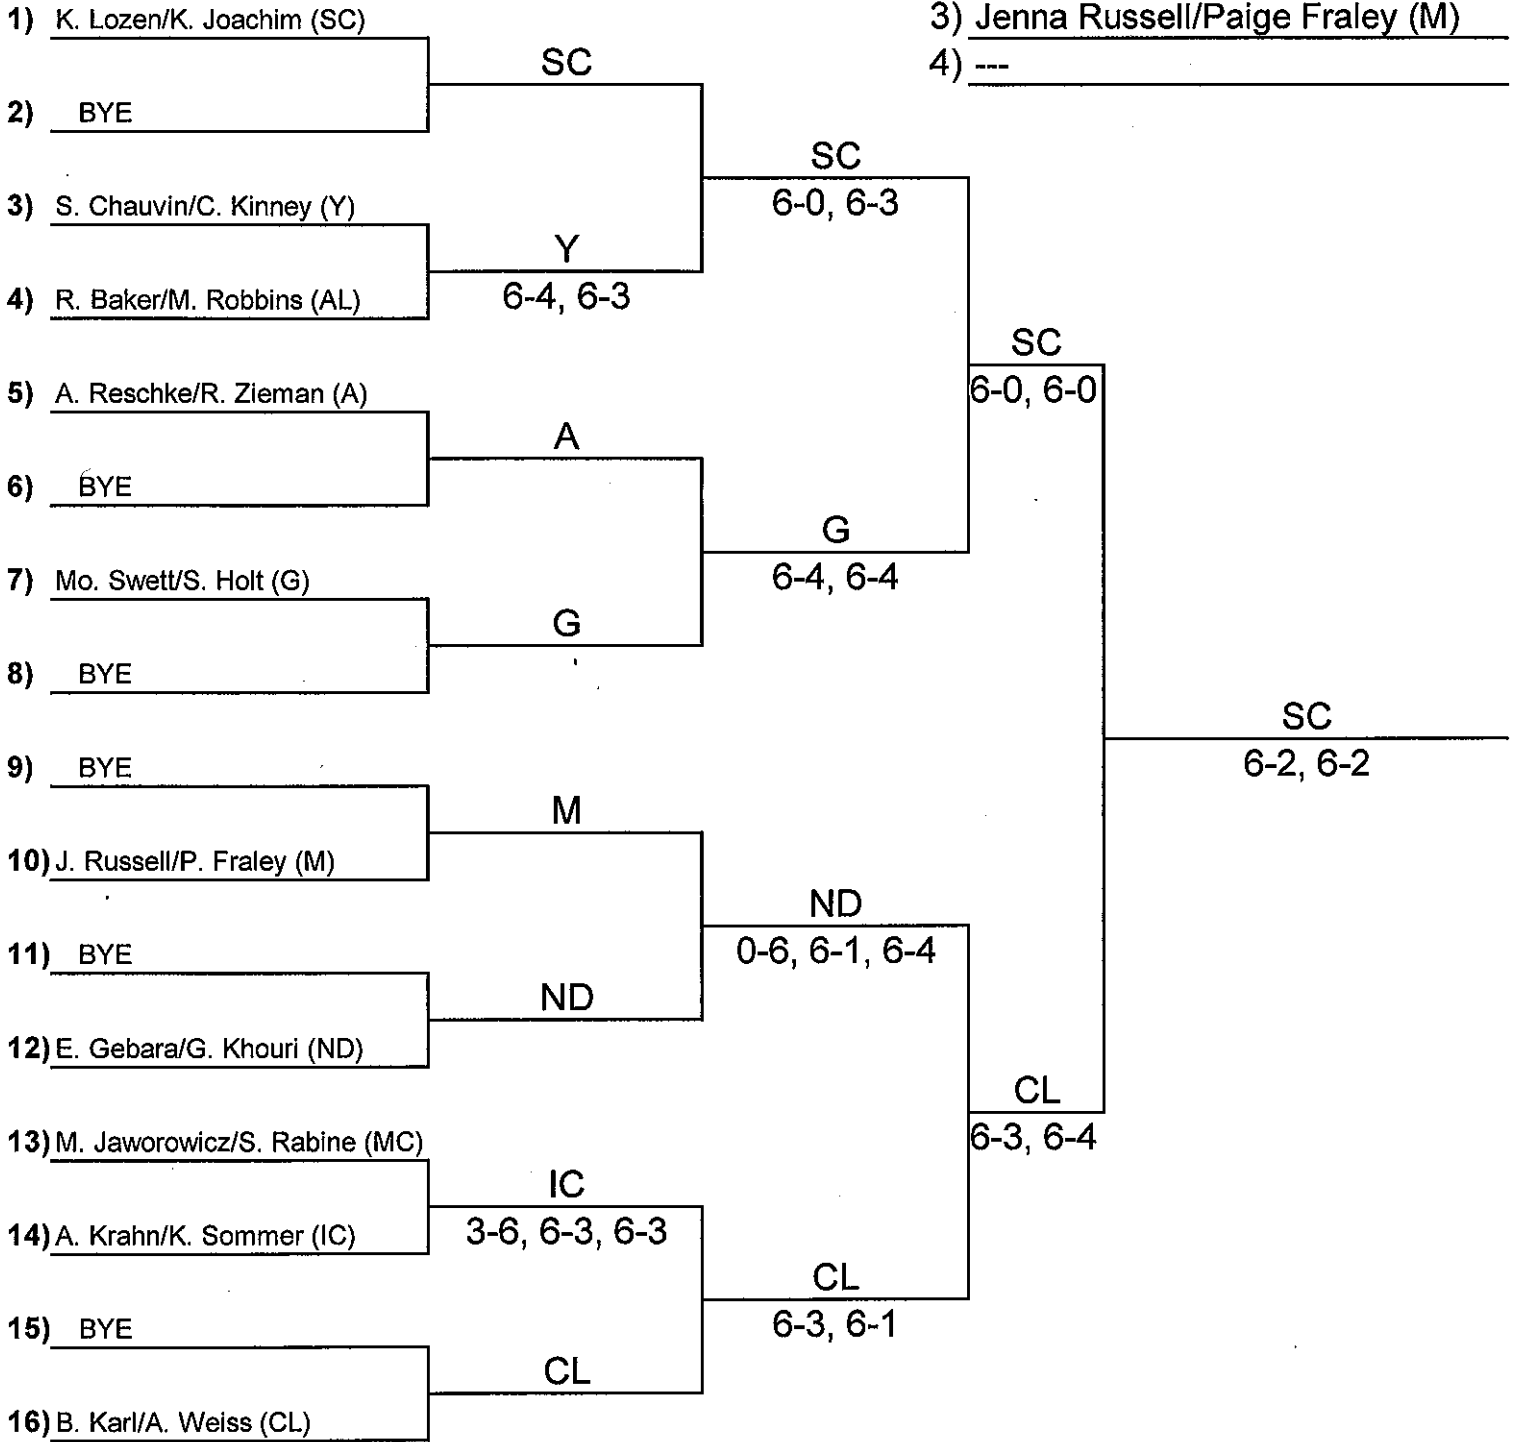

Flight 3 S

SEEDED PLAYERS

- 1) Mia Janssen (SC)
- 2) Olivia Heming (ND)
- 3) Jessica Scopas (A)
- 4) Paige Hunger (AL)

Flight 4 S

SEEDED PLAYERS

- 1) Carla Hanna (ND)
- 2) Alexa Hanaford (AL)
- 3) Ashlyn McNeill (CL)
- 4) Emily Martin (A)

Flight 1D

SEEDED PLAYERS

1) Keri Lozen/Kaylee Joachim (SC)

2) Bryce Karl/Ashlyn Weiss (CL)

3) Jenna Russell/Paige Fraley (M)

4) ---

Flight 2D

SEEDED PLAYERS

- 1) Allie Foucher/Emme Kutchey (SC)
- 2) Catherine Bennett/Madison Millikon (ND)
- 3) Maia Fagan/Kiera McNeill (CL)
- 4) Moira Burns/Stacey Nazarko (M)

Flight 3D

SEEDED PLAYERS

- 1) Madelyn Mascarin/Charlotte Fajardo (SC)
- 2) Olivia English/Abigail Wodrich (ND)
- 3) Courtney Brooks/Ariel Stephan (CL)
- 4) Halie Sizemore/Jillian Korolden (Y)