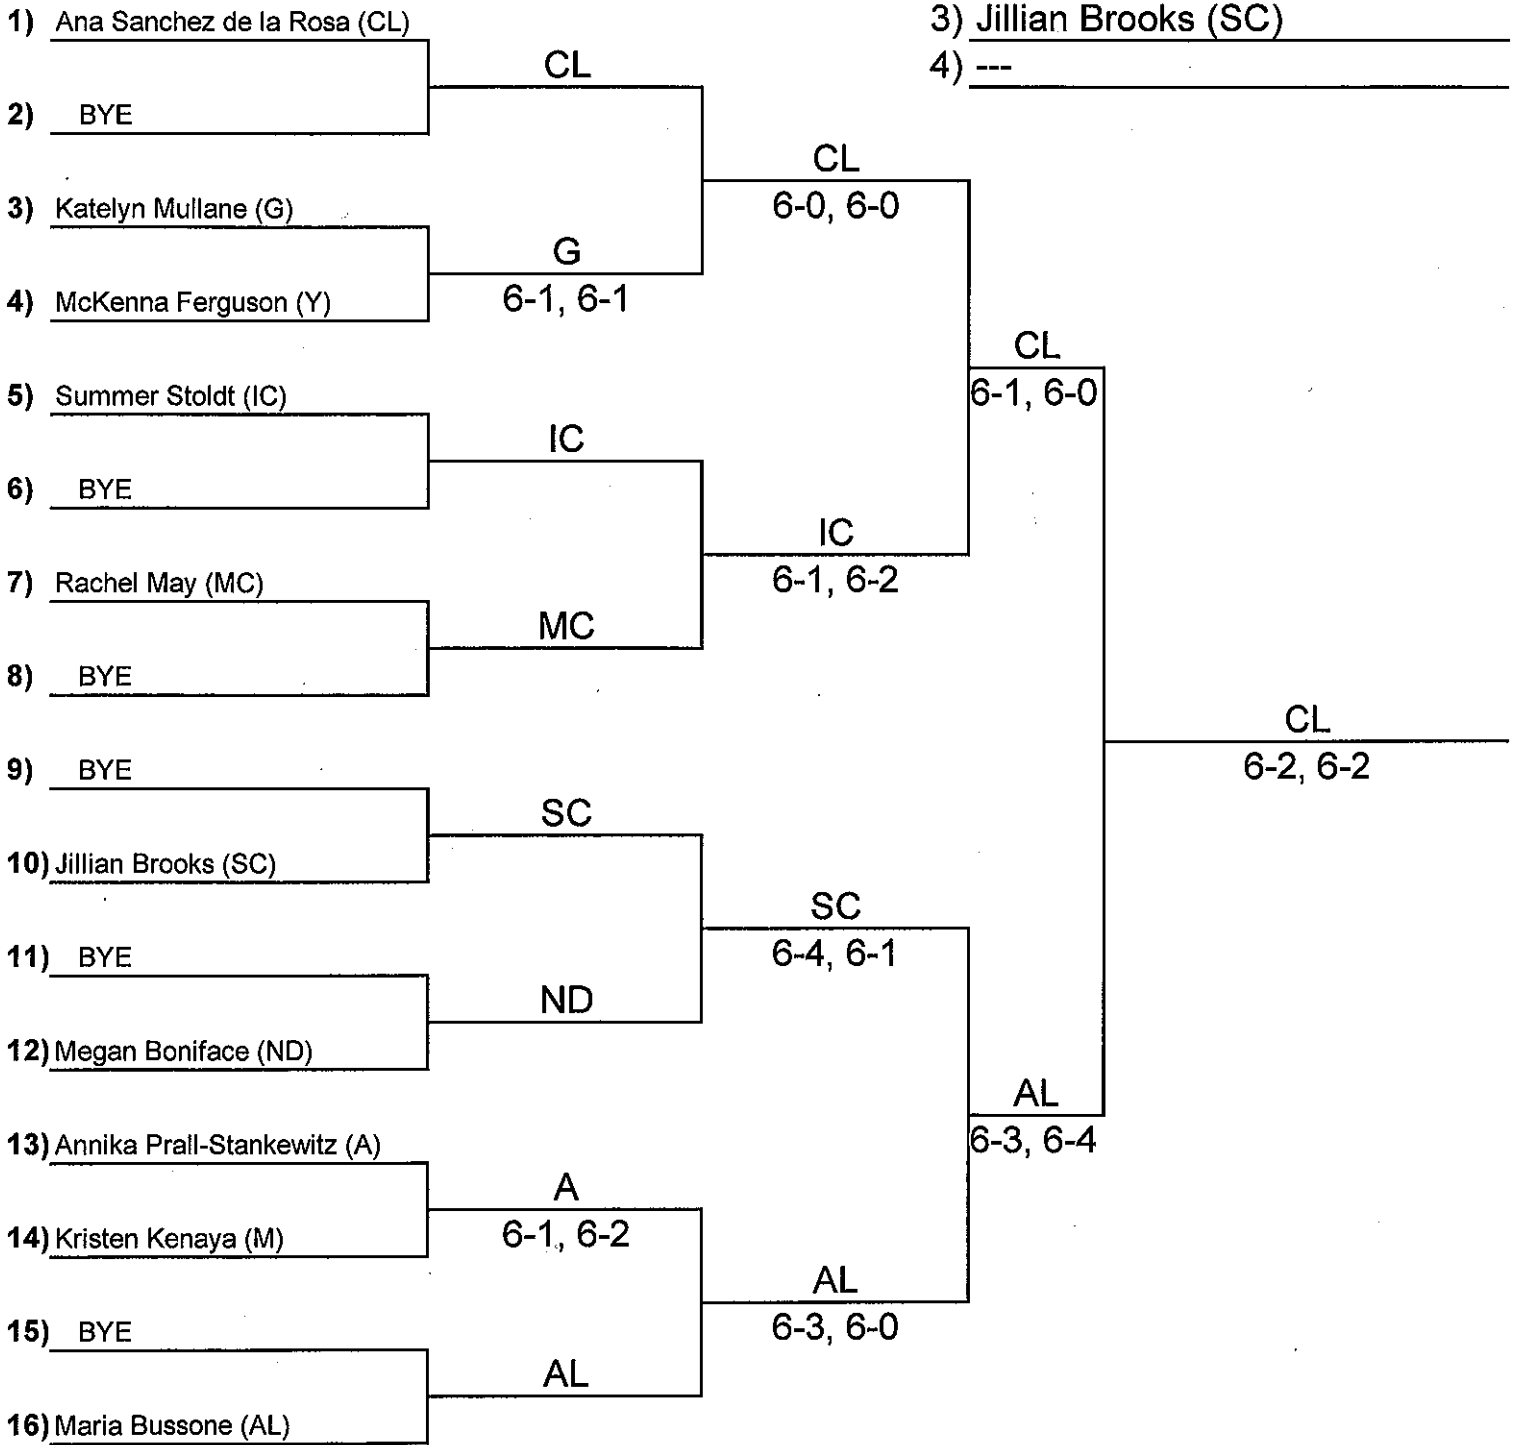

**2018 MHSAA
Girls Tennis
Regional Tournament**

Division 3 Region 21

May 18, 2018

Hosted By: St. Clair High School

Almont

Armada

Croswell-Lexington

Goodrich

Imlay City

Marine City

Marysville

Pontiac Notre Dame Prep

St. Clair

Yale

Flight 1 S

SEEDED PLAYERS

- 1) Ana Sanchez de la Rosa (CL)
- 2) Maria Bussone (AL)
- 3) Jillian Brooks (SC)
- 4) ---

Flight 2 S

SEEDED PLAYERS

- 1) Jamy Brooks (SC)
- 2) Izabel Kruse (ND)
- 3) Kendall Hogan (CL)
- 4) Madeline Martin (A)