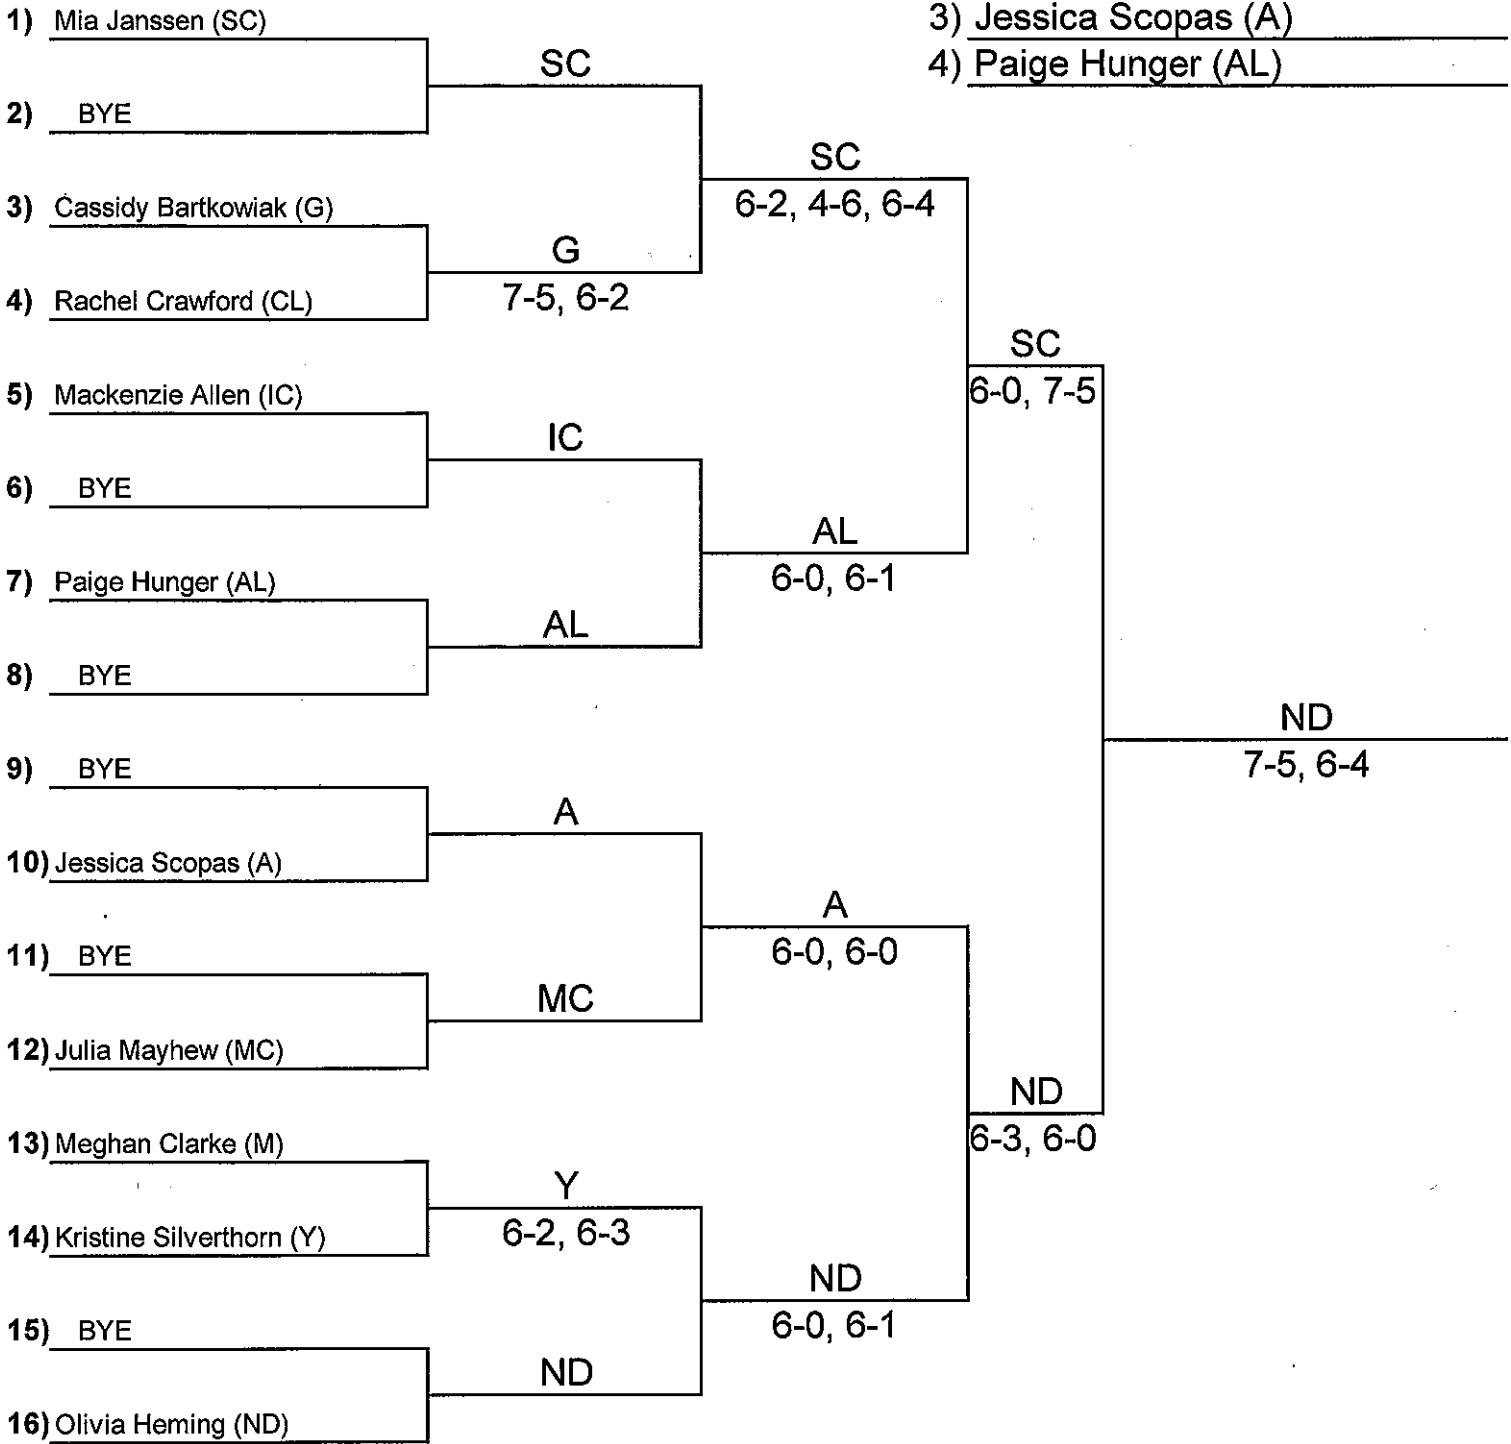

**2018 MHSAA
Girls Tennis
Regional Tournament**

Division 3 Region 21

May 18, 2018

Hosted By: St. Clair High School

Almont

Armada

Croswell-Lexington

Goodrich

- 1) Ana Sanchez de la Rosa (CL)
- 2) Maria Bussone (AL)
- 3) Jillian Brooks (SC)
- 4) ---

Flight 2 S

SEEDED PLAYERS

- 1) Jamy Brooks (SC)
- 2) Izabel Kruse (ND)
- 3) Kendall Hogan (CL)
- 4) Madeline Martin (A)

Flight 3 S

SEEDED PLAYERS

- 1) Mia Janssen (SC)
- 2) Olivia Heming (ND)
- 3) Jessica Scopas (A)
- 4) Paige Hunger (AL)

Flight 4 S

SEEDED PLAYERS

- 1) Carla Hanna (ND)
- 2) Alexa Hanaford (AL)
- 3) Ashlyn McNeill (CL)
- 4) Emily Martin (A)