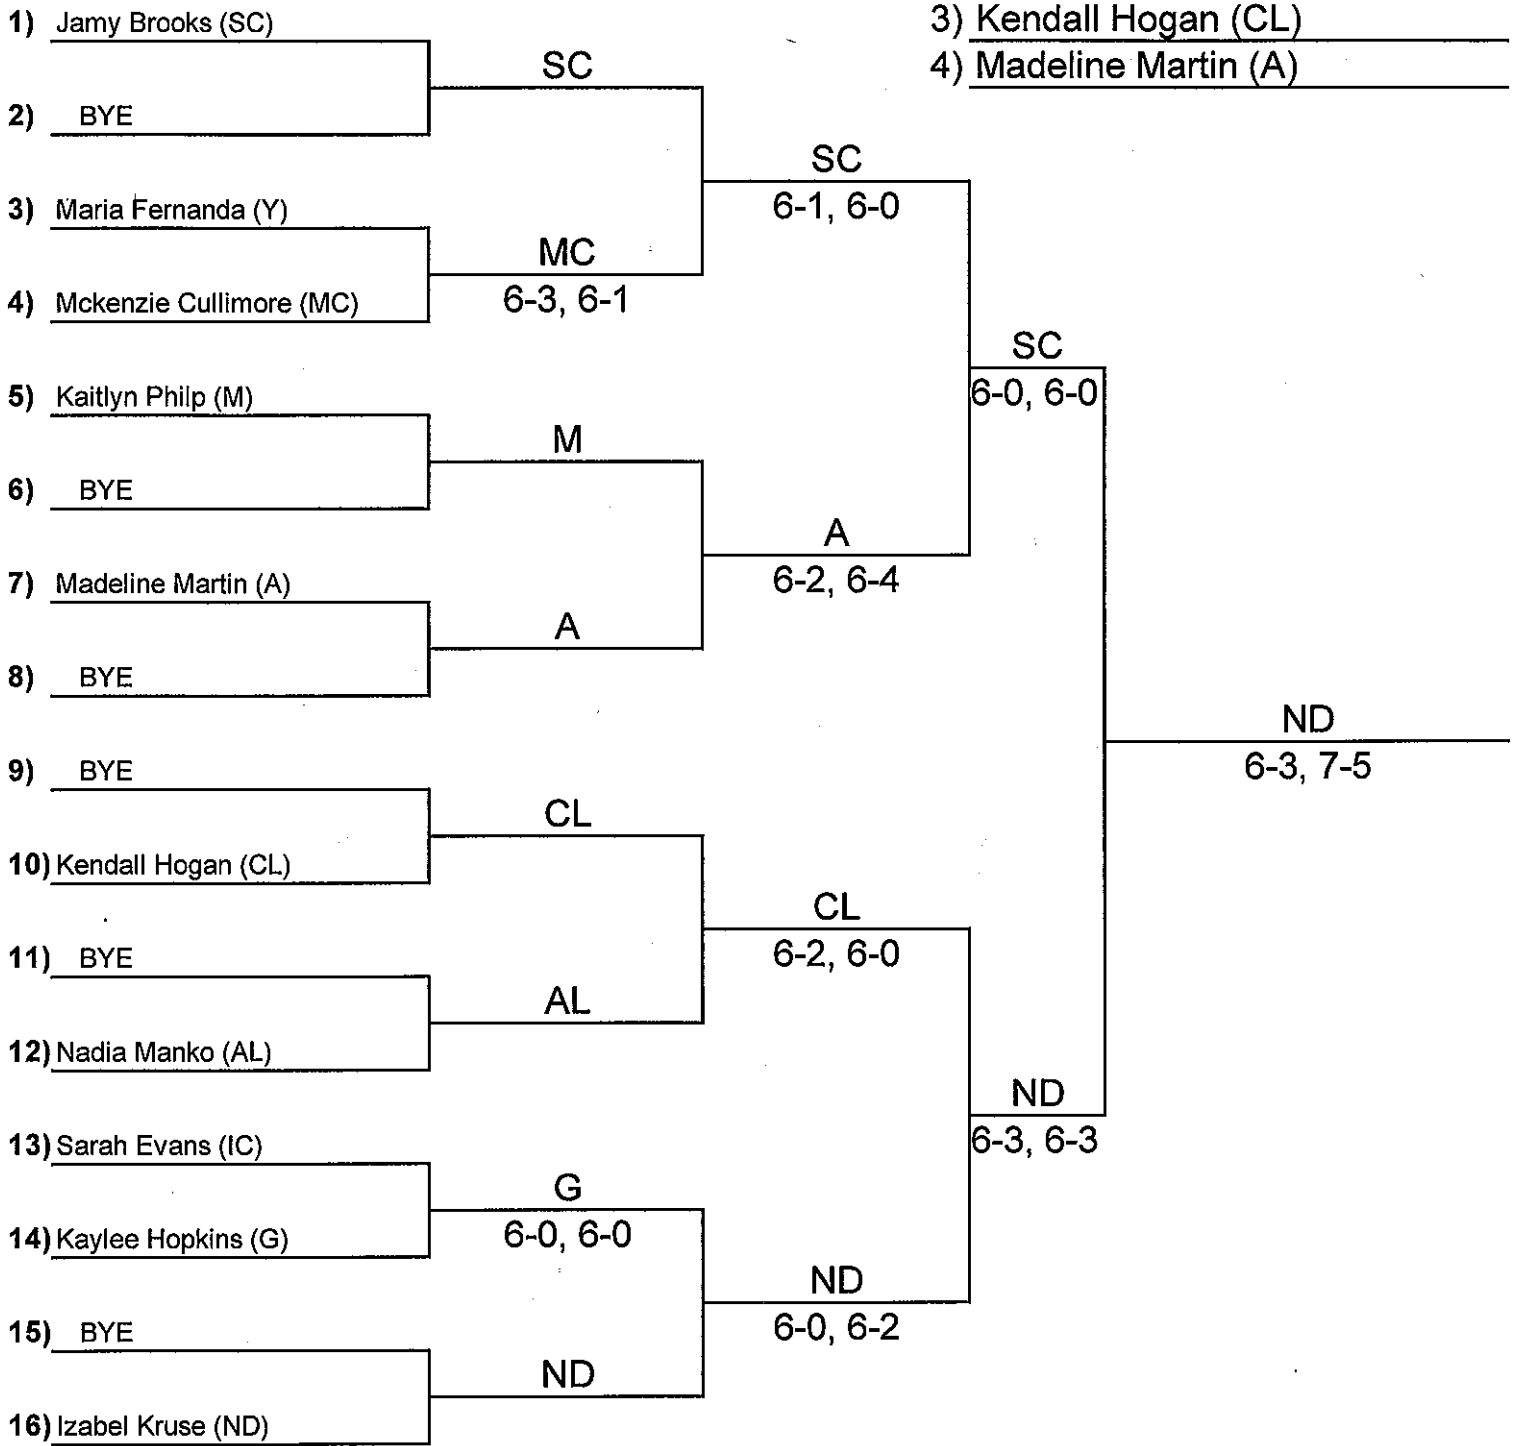

**2018 MHSAA
Girls Tennis
Regional Tournament**

Division 3 Region 21

May 18, 2018

Hosted By: St. Clair High School

Almont

Armada

Croswell-Lexington

Goodrich

Imlay City

Marine City

Marysville

Pontiac Notre Dame Prep

St. Clair

Yale

Flight 1 S

SEEDED PLAYERS

- 1) Ana Sanchez de la Rosa (CL)
- 2) Maria Bussone (AL)
- 3) Jillian Brooks (SC)
- 4) ---

Flight 2 S

SEEDED PLAYERS

- 1) Jamy Brooks (SC)
- 2) Izabel Kruse (ND)
- 3) Kendall Hogan (CL)
- 4) Madeline Martin (A)

Flight 3 S

SEEDED PLAYERS

- 1) Mia Janssen (SC)
- 2) Olivia Heming (ND)
- 3) Jessica Scopas (A)
- 4) Paige Hunger (AL)

Flight 4 S

SEEDED PLAYERS

- 1) Carla Hanna (ND)
- 2) Alexa Hanaford (AL)
- 3) Ashlyn McNeill (CL)
- 4) Emily Martin (A)