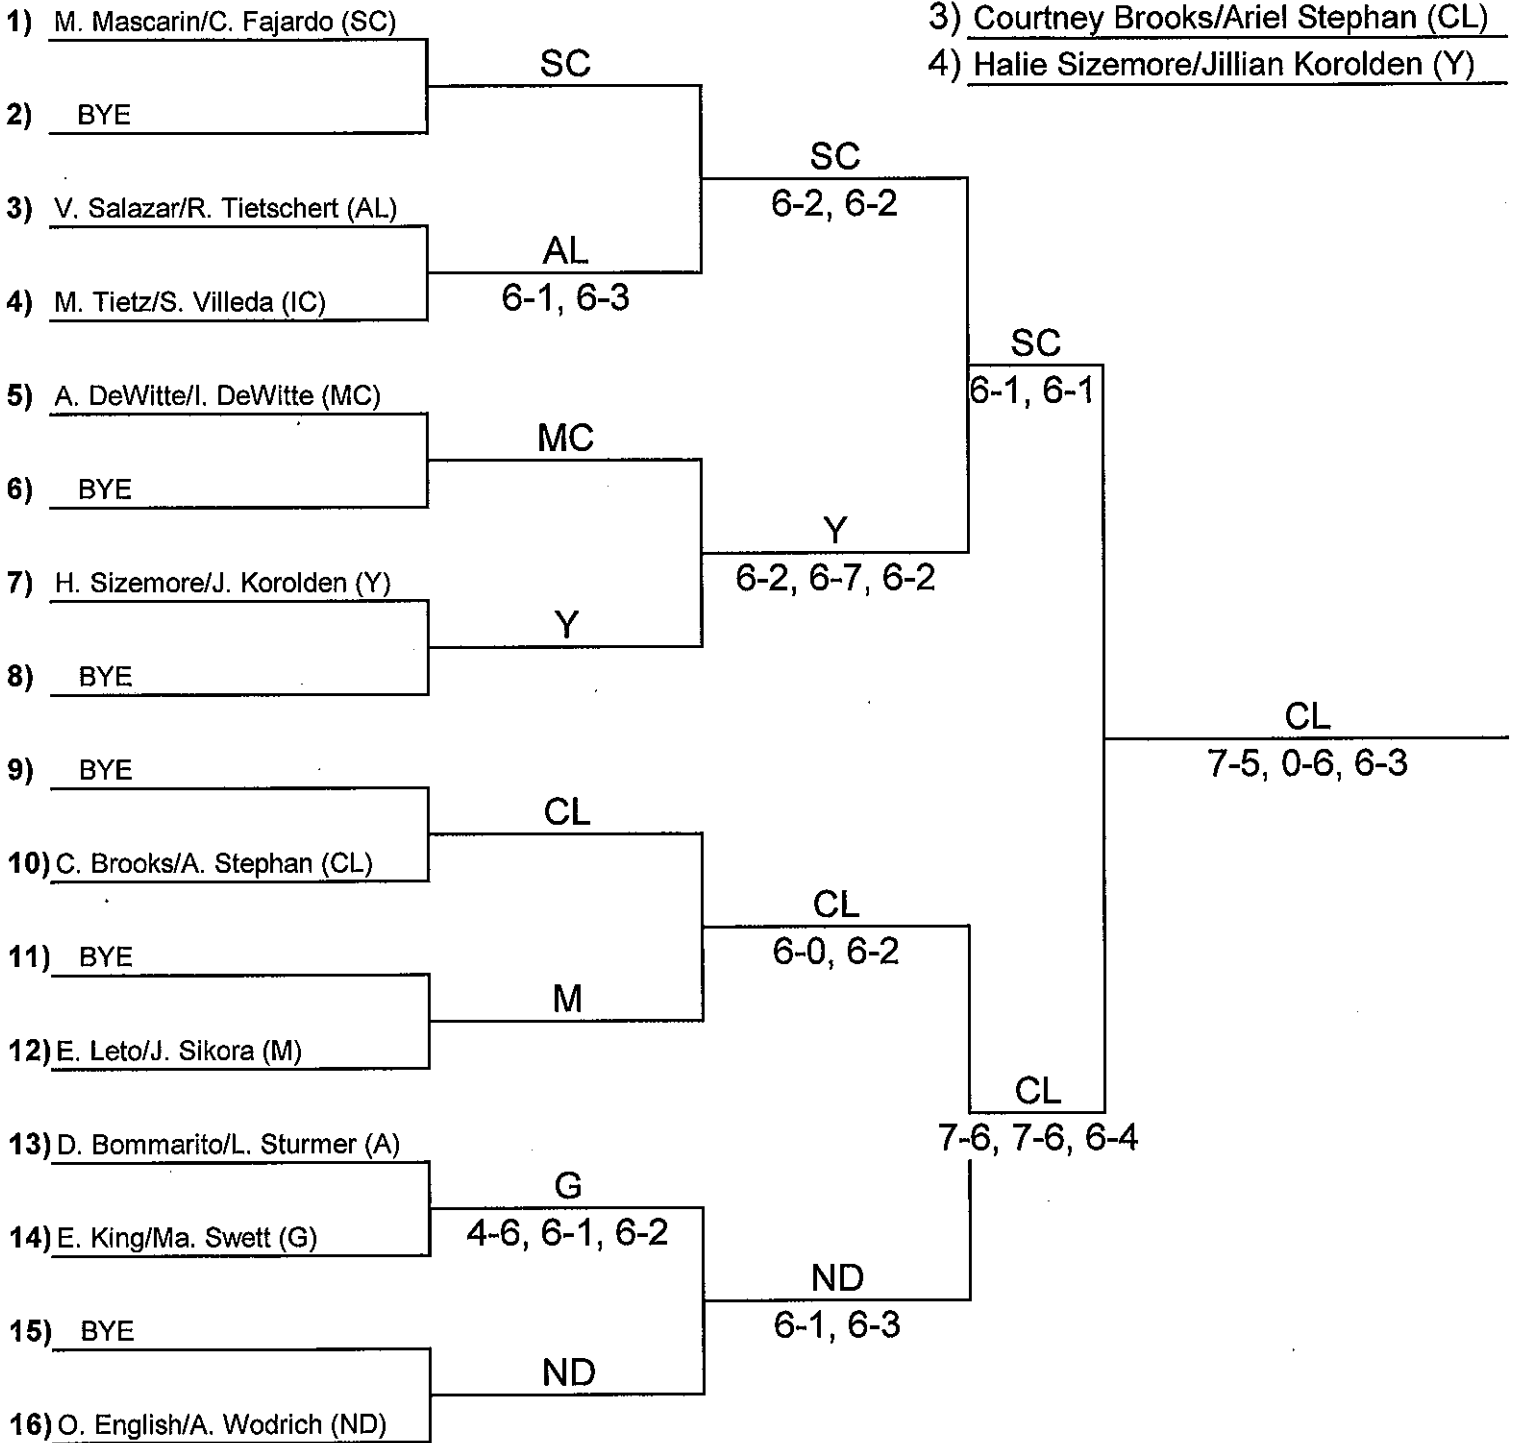

Flight 3 S

SEEDED PLAYERS

- 1) Mia Janssen (SC)
- 2) Olivia Heming (ND)
- 3) Jessica Scopas (A)
- 4) Paige Hunger (AL)

Flight 4 S

SEEDED PLAYERS

- 1) Carla Hanna (ND)
- 2) Alexa Hanaford (AL)
- 3) Ashlyn McNeill (CL)
- 4) Emily Martin (A)

Flight 1D

SEEDED PLAYERS

1) Keri Lozen/Kaylee Joachim (SC)

2) Bryce Karl/Ashlyn Weiss (CL)

3) Jenna Russell/Paige Fraley (M)

4) ---

Flight 2D

SEEDED PLAYERS

- 1) Allie Foucher/Emme Kutchey (SC)
- 2) Catherine Bennett/Madison Millikon (ND)
- 3) Maia Fagan/Kiera McNeill (CL)
- 4) Moira Burns/Stacey Nazarko (M)

Flight 3D

SEEDED PLAYERS

- 1) Madelyn Mascarin/Charlotte Fajardo (SC)
- 2) Olivia English/Abigail Wodrich (ND)
- 3) Courtney Brooks/Ariel Stephan (CL)
- 4) Halie Sizemore/Jillian Korolden (Y)