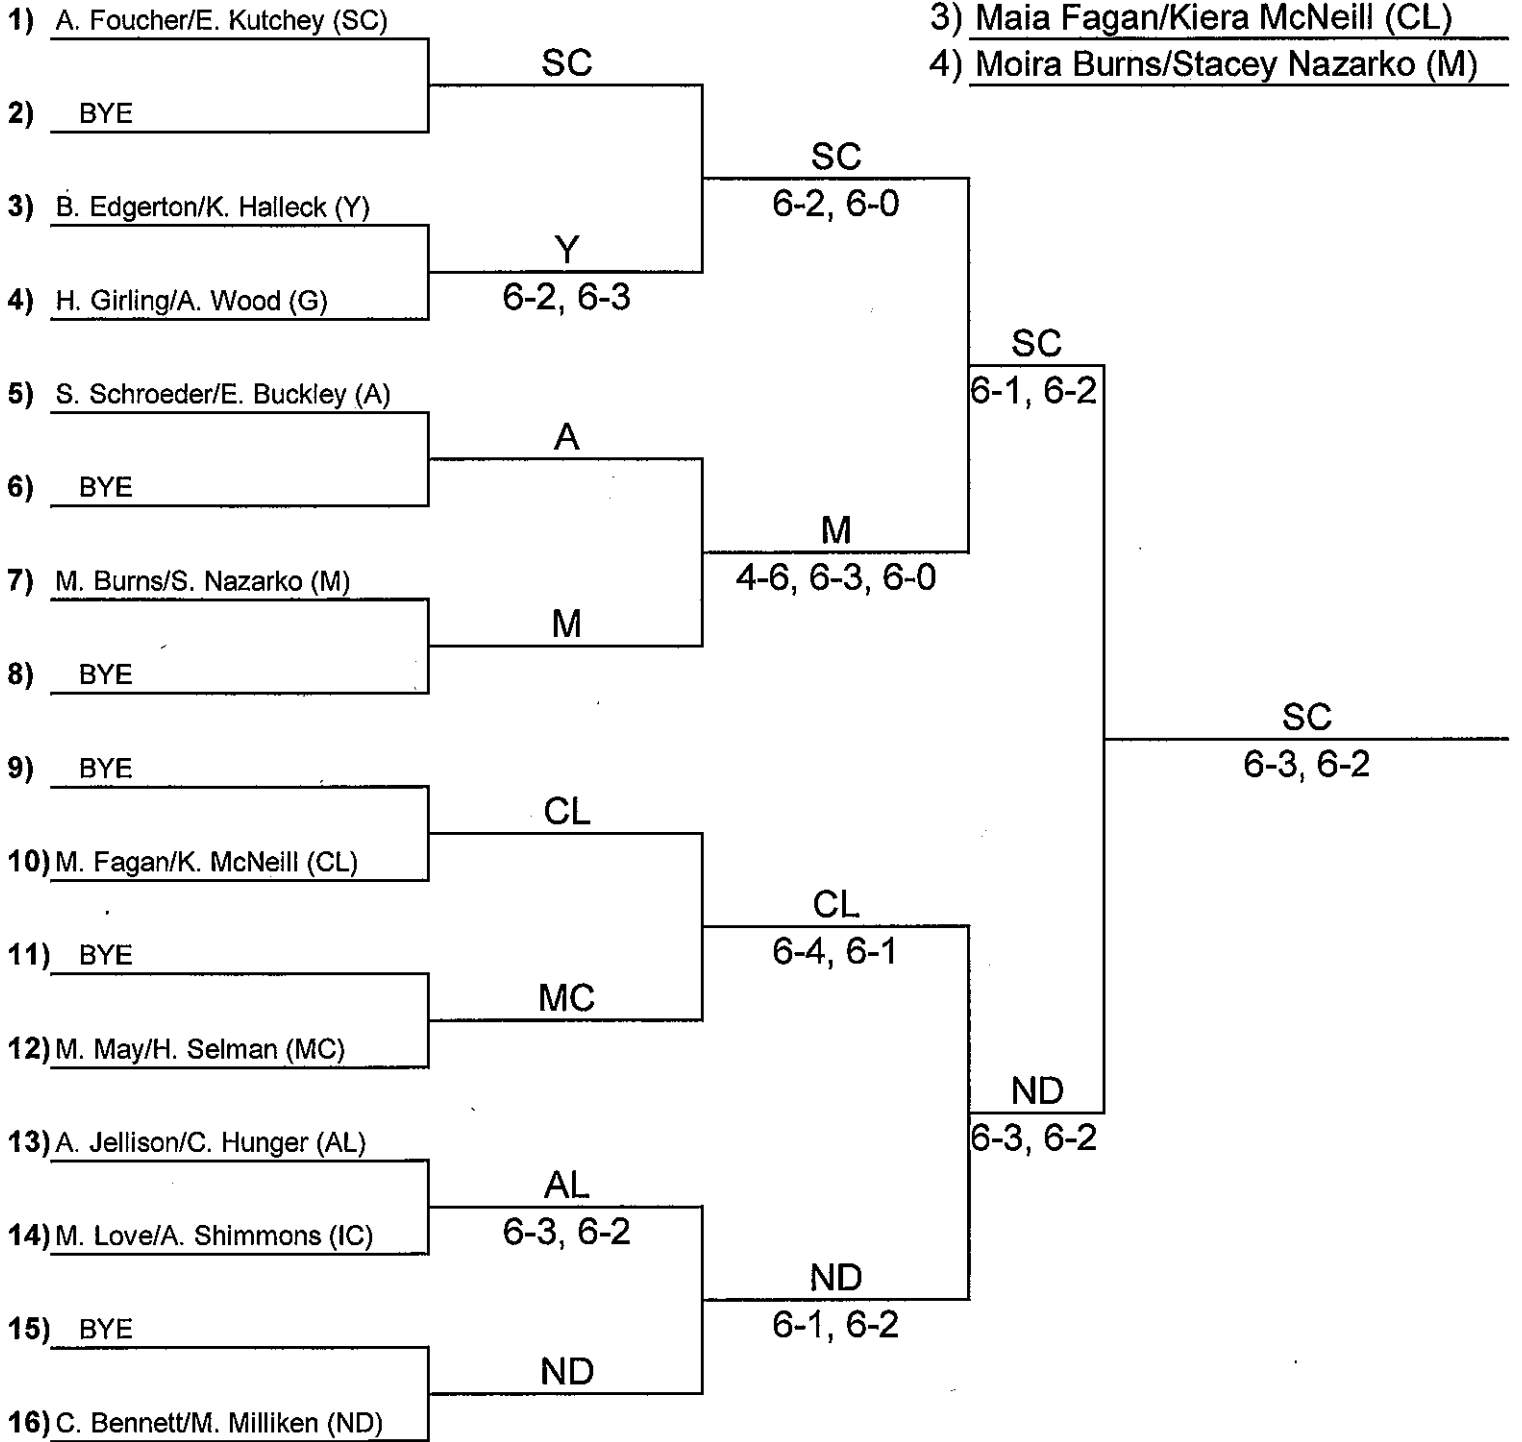

Flight 3 S

SEEDED PLAYERS

- 1) Mia Janssen (SC)
- 2) Olivia Heming (ND)
- 3) Jessica Scopas (A)
- 4) Paige Hunger (AL)

Flight 4 S

SEEDED PLAYERS

- 1) Carla Hanna (ND)
- 2) Alexa Hanaford (AL)
- 3) Ashlyn McNeill (CL)
- 4) Emily Martin (A)

Flight 1D

SEEDED PLAYERS

1) Keri Lozen/Kaylee Joachim (SC)

2) Bryce Karl/Ashlyn Weiss (CL)

3) Jenna Russell/Paige Fraley (M)

4) ---

Flight 2D

SEEDED PLAYERS

- 1) Allie Foucher/Emme Kutchey (SC)
- 2) Catherine Bennett/Madison Millikon (ND)
- 3) Maia Fagan/Kiera McNeill (CL)
- 4) Moira Burns/Stacey Nazarko (M)

Flight 3D

SEEDED PLAYERS

- 1) Madelyn Mascarin/Charlotte Fajardo (SC)
- 2) Olivia English/Abigail Wodrich (ND)
- 3) Courtney Brooks/Ariel Stephan (CL)
- 4) Halie Sizemore/Jillian Korolden (Y)