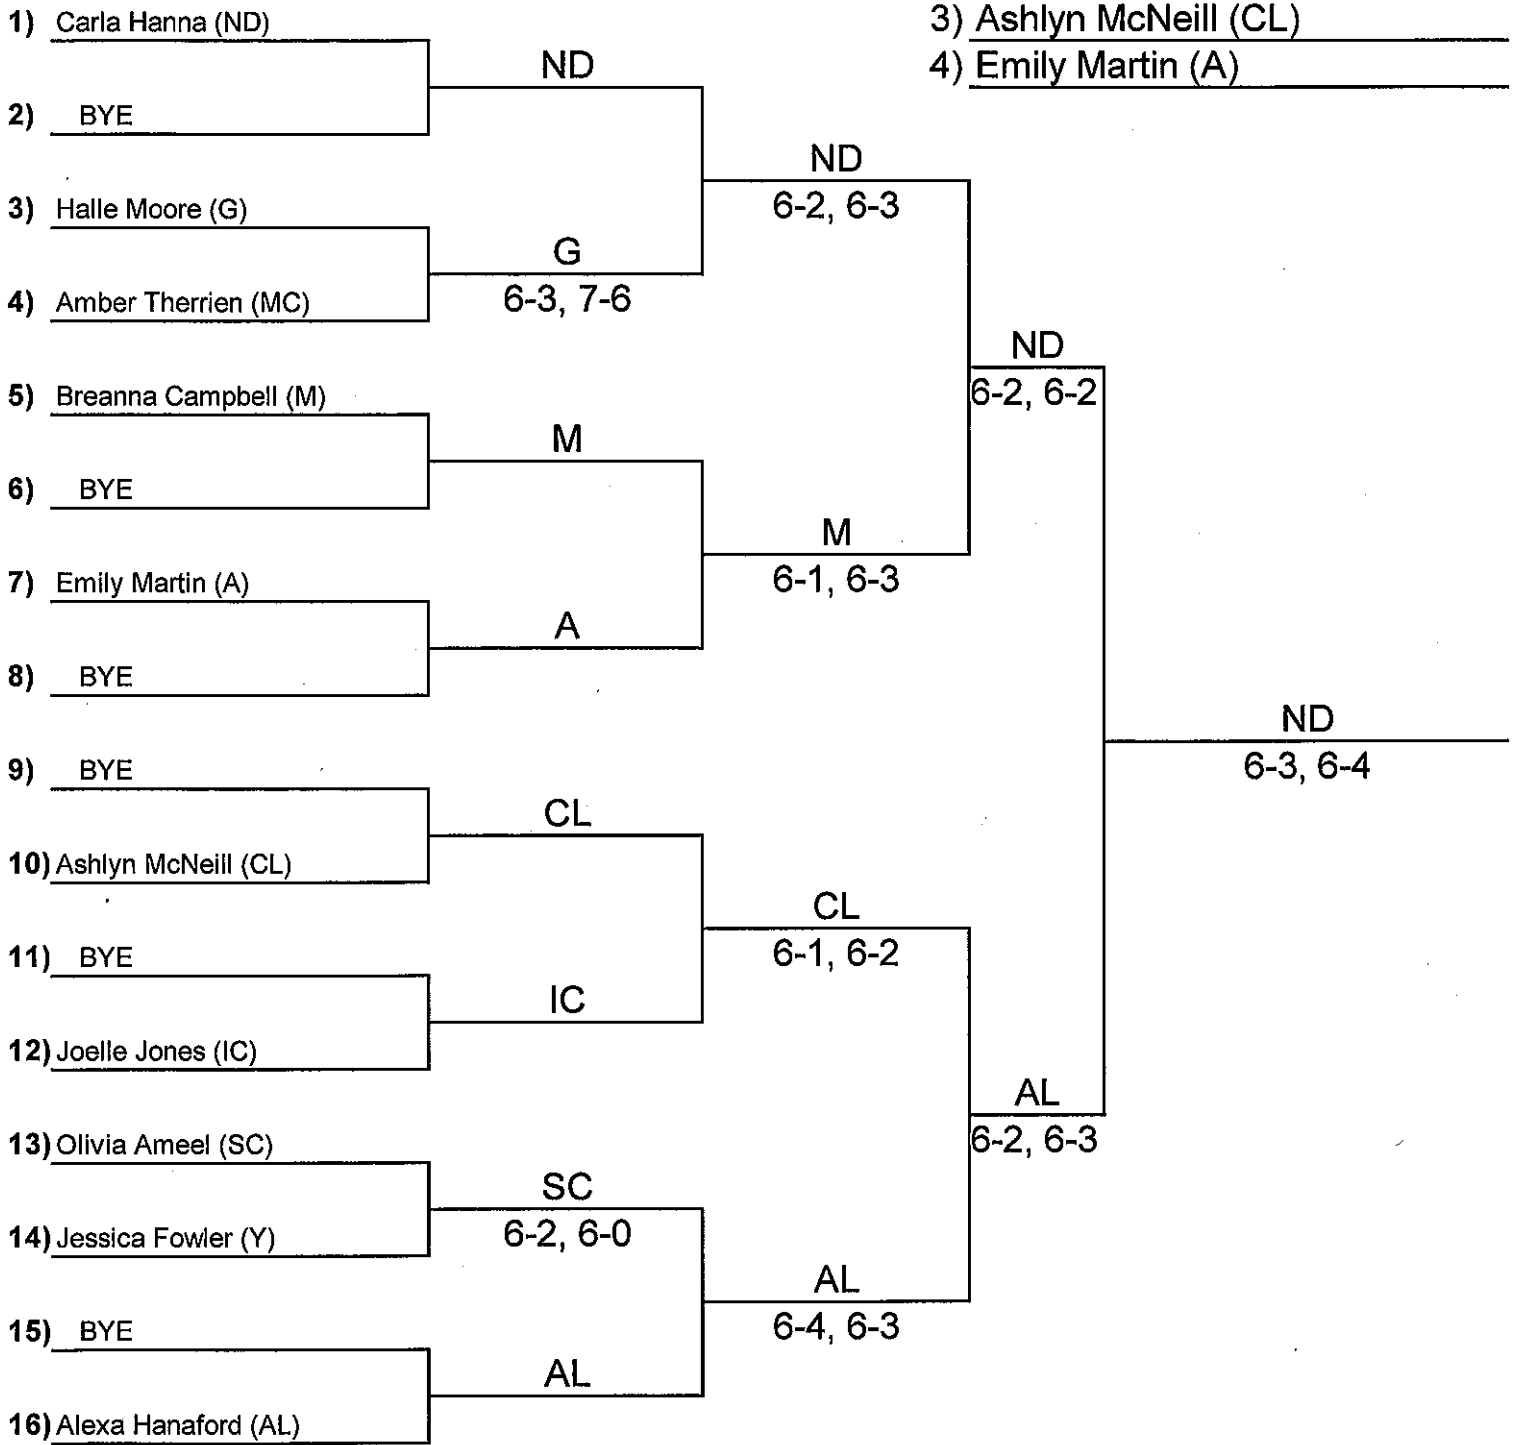

- 1) Ana Sanchez de la Rosa (CL)
- 2) Maria Bussone (AL)
- 3) Jillian Brooks (SC)
- 4) ---

Flight 2 S

SEEDED PLAYERS

- 1) Jamy Brooks (SC)
- 2) Izabel Kruse (ND)
- 3) Kendall Hogan (CL)
- 4) Madeline Martin (A)

Flight 3 S

SEEDED PLAYERS

- 1) Mia Janssen (SC)
- 2) Olivia Heming (ND)
- 3) Jessica Scopas (A)
- 4) Paige Hunger (AL)

Flight 4 S

SEEDED PLAYERS

- 1) Carla Hanna (ND)
- 2) Alexa Hanaford (AL)
- 3) Ashlyn McNeill (CL)
- 4) Emily Martin (A)

Flight 1D

SEEDED PLAYERS

1) Keri Lozen/Kaylee Joachim (SC)

2) Bryce Karl/Ashlyn Weiss (CL)

3) Jenna Russell/Paige Fraley (M)

4) ---

Flight 2D

SEEDED PLAYERS