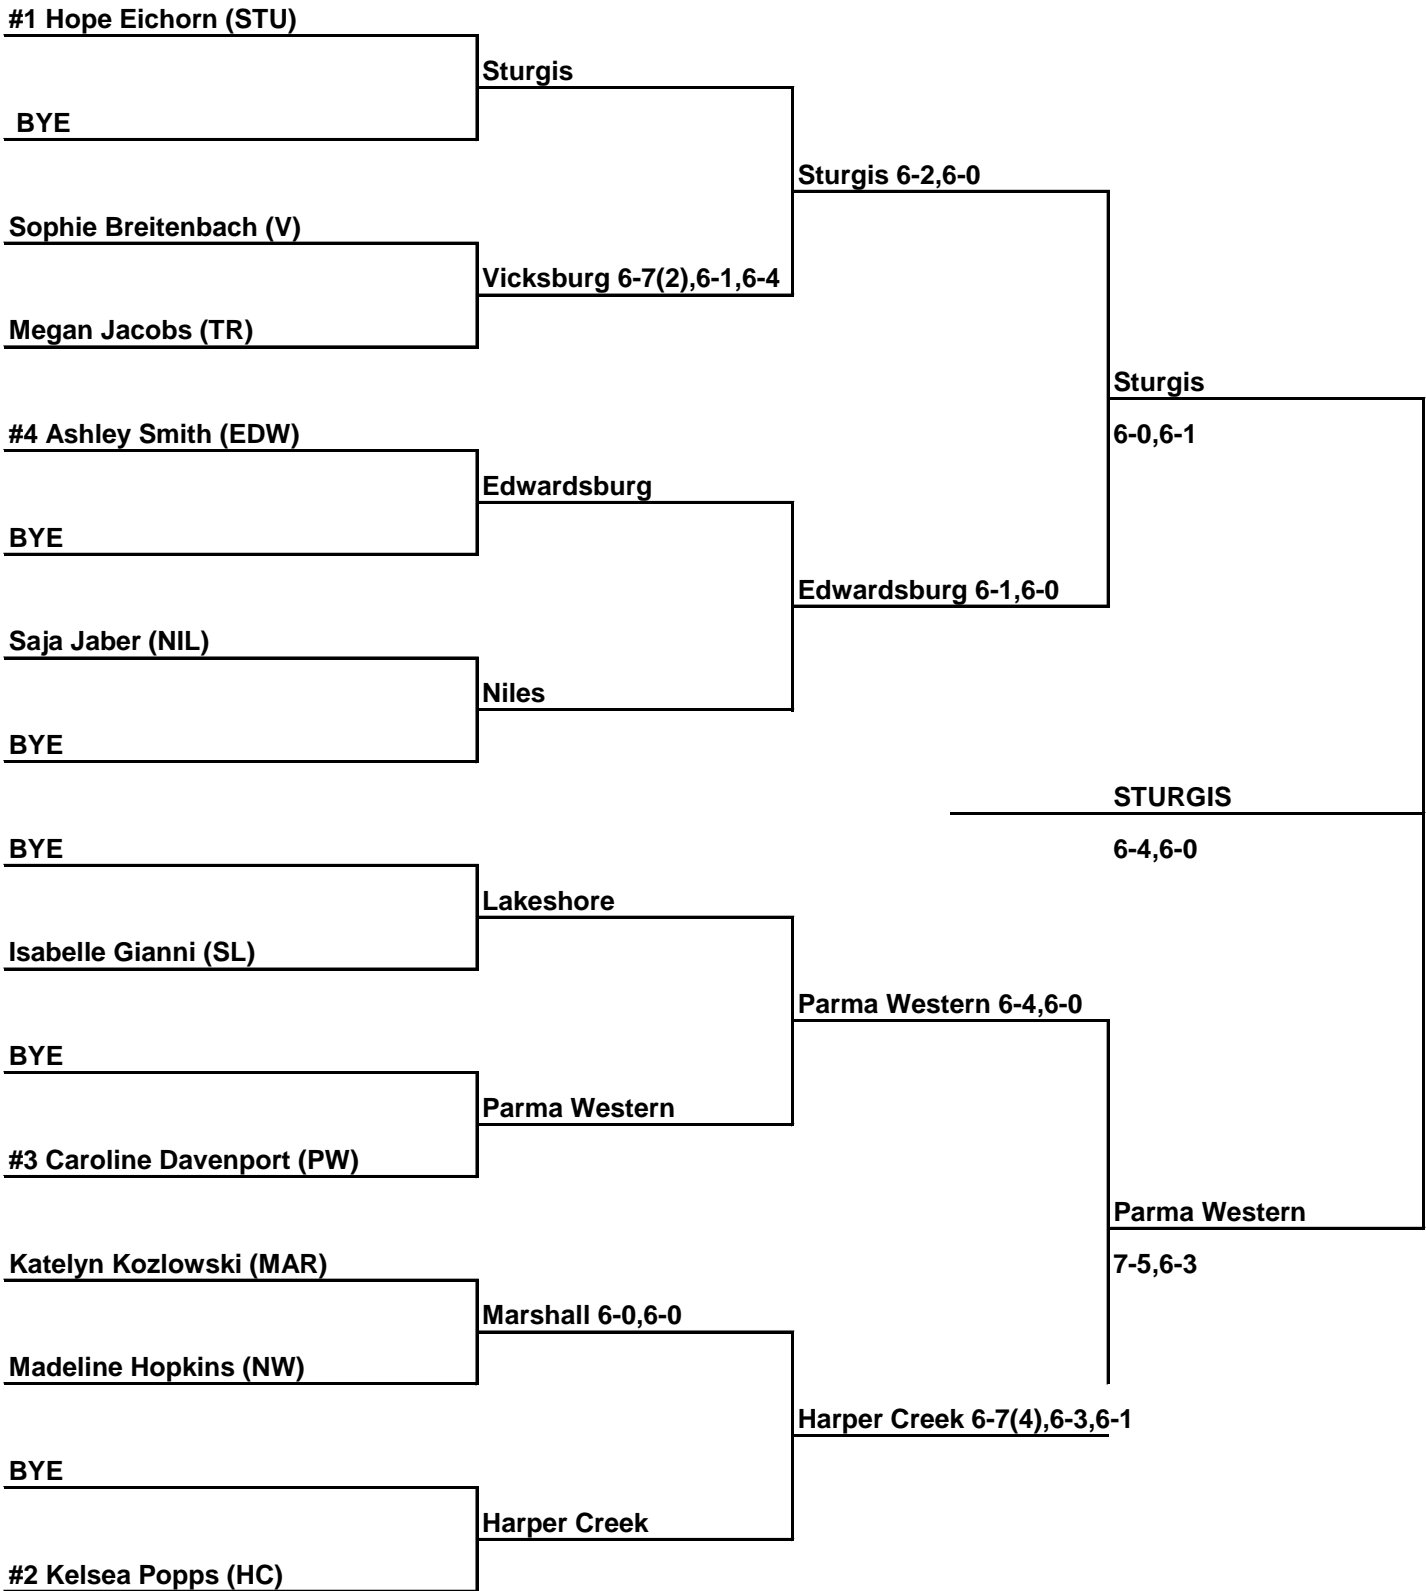

2018 GIRLS TENNIS REGIONAL

2018 MHSAA REGIONAL GIRLS TENNIS TOURNAMENT

#4 SINGLES