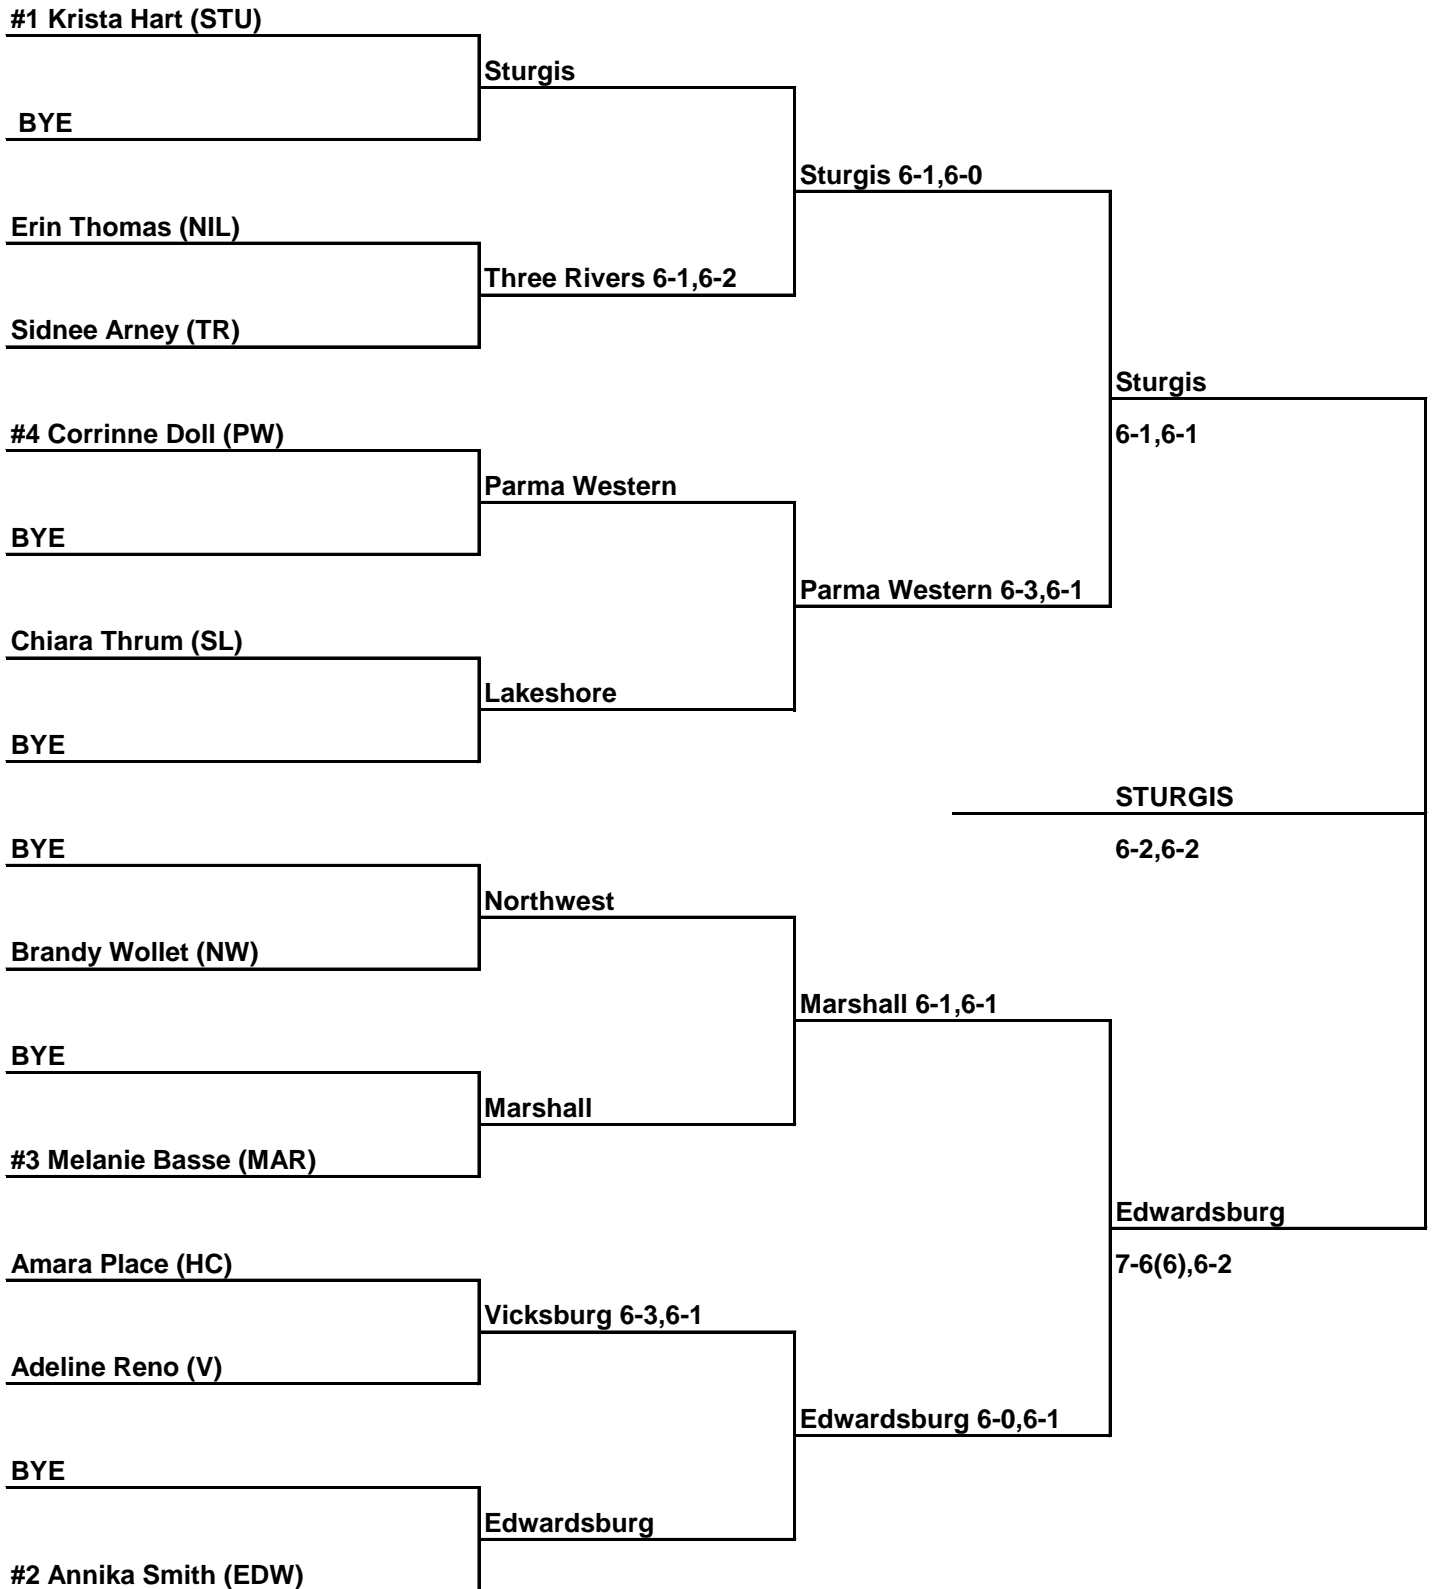

2018 GIRLS TENNIS REGIONAL

	1S	2S	3S	4S	1D	2D	3D	4D	Team Score	Standings
EDWARDSBURG	2	3	1	2	2	4	4	0	18	3rd
HARPER CREEK	0	0	2	2	0	2	0	2	8	T-5th
JACKSON NORTHWEST	0	0	0	0	0	0	0	0	0	10th
MARSHALL	3	2	0	1	3	3	3	2	17	4th
NILES	0	0	0	0	2	1	1	0	4	7th
PARMA WESTERN	4	2	3	3	1	2	0	4	19	2nd
STEVENSVILLE LAKESHORE	0	0	1	0	4	1	1	1	8	T-5th
STURGIS	2	4	4	4	1	0	2	3	20	1st
THREE RIVERS	0	1	0	0	0	0	0	0	1	9th
VICKSBURG	1	1	2	1	0	0	2	0	7	8th

2018 GIRLS TENNIS REGIONAL

2018 MHSAA REGIONAL GIRLS TENNIS TOURNAMENT

#1 SINGLES

2018 GIRLS TENNIS REGIONAL

2018 MHSAA REGIONAL GIRLS TENNIS TOURNAMENT

#2 SINGLES

2018 GIRLS TENNIS REGIONAL

2018 MHSAA REGIONAL GIRLS TENNIS TOURNAMENT

#3 SINGLES

2018 GIRLS TENNIS REGIONAL

2018 MHSAA REGIONAL GIRLS TENNIS TOURNAMENT

#4 SINGLES

2018 GIRLS TENNIS REGIONAL

2018 MHSAA REGIONAL GIRLS TENNIS TOURNAMENT

#1 DOUBLES

2018 GIRLS TENNIS REGIONAL