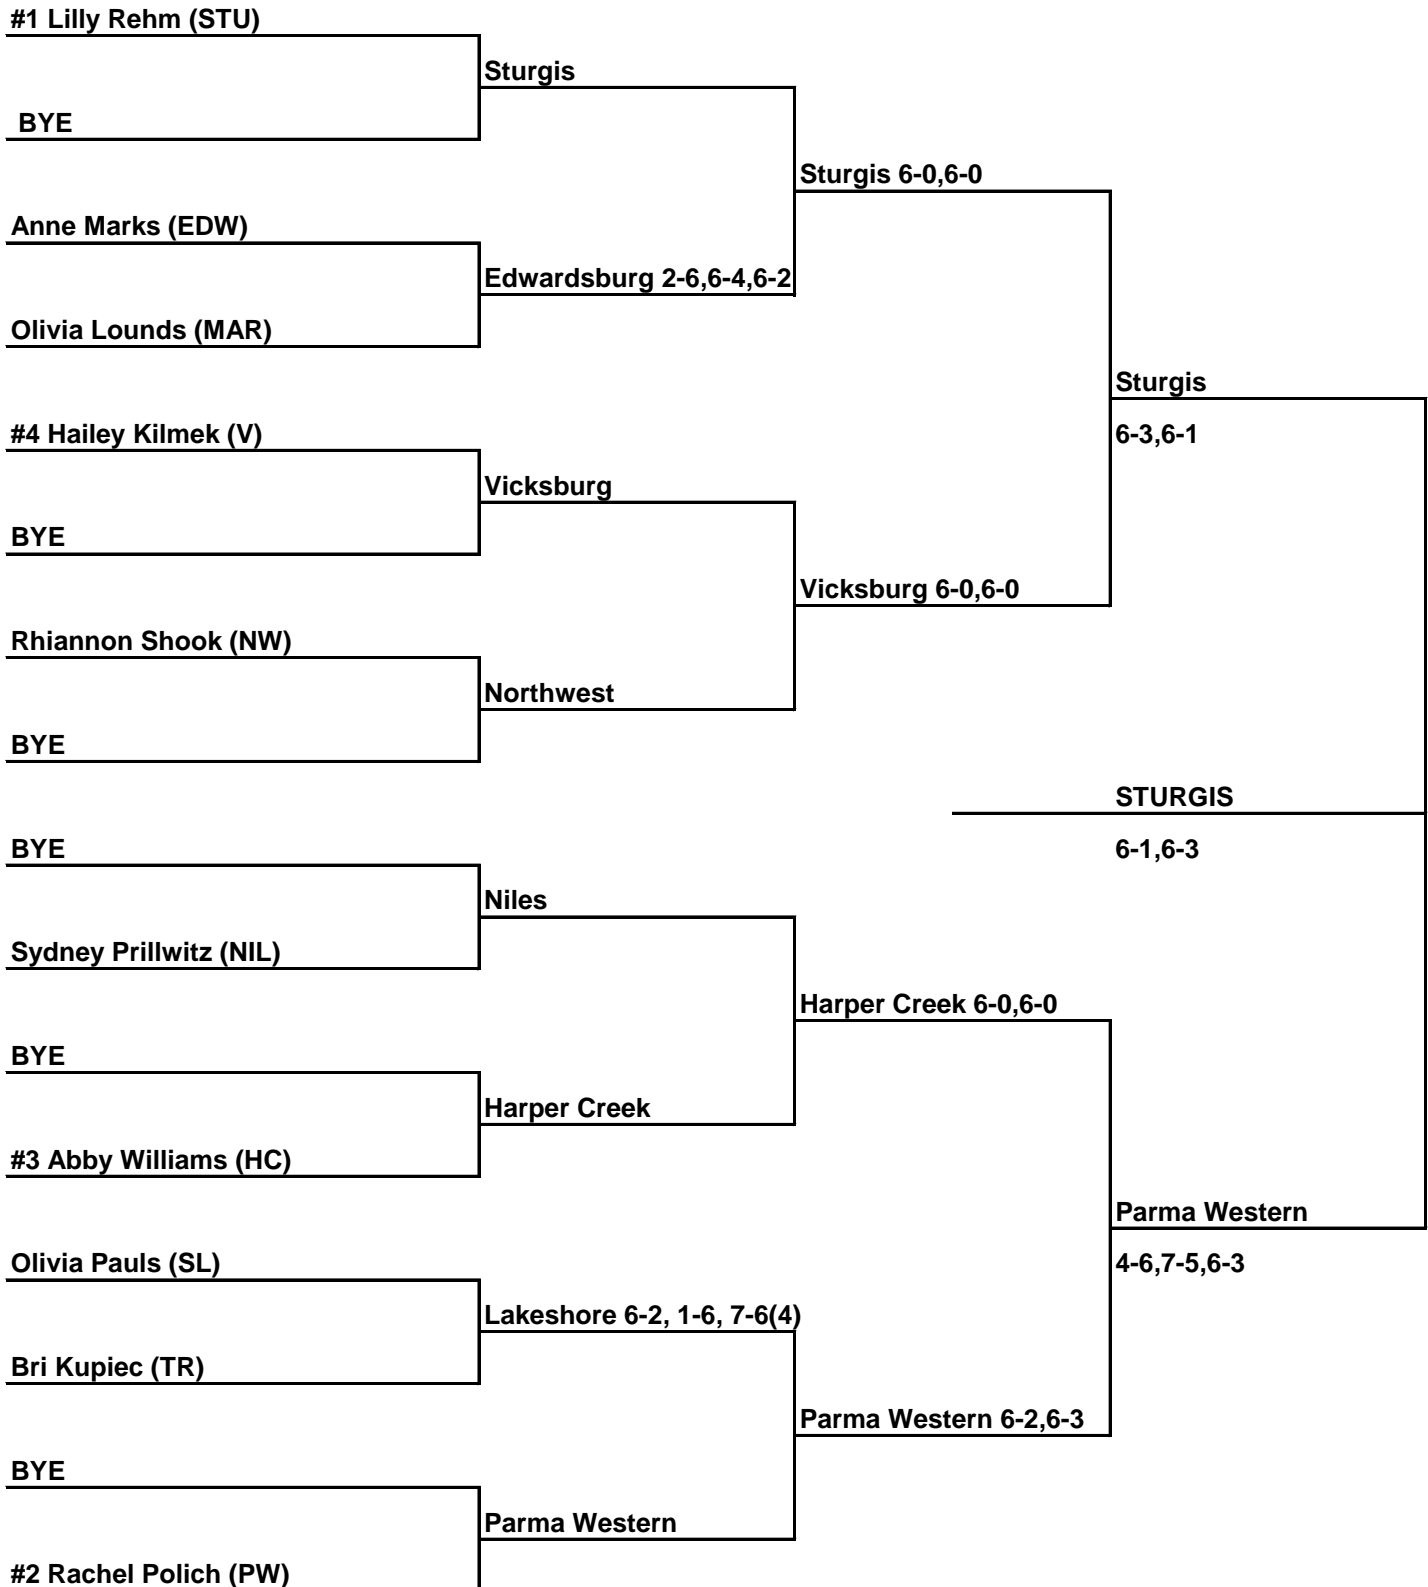

2018 GIRLS TENNIS REGIONAL

	1S	2S	3S	4S	1D	2D	3D	4D	Team Score	Standings
EDWARDSBURG	2	3	1	2	2	4	4	0	18	3rd
HARPER CREEK	0	0	2	2	0	2	0	2	8	T-5th
JACKSON NORTHWEST	0	0	0	0	0	0	0	0	0	10th
MARSHALL	3	2	0	1	3	3	3	2	17	4th
NILES	0	0	0	0	2	1	1	0	4	7th
PARMA WESTERN	4	2	3	3	1	2	0	4	19	2nd
STEVENSVILLE LAKESHORE	0	0	1	0	4	1	1	1	8	T-5th
STURGIS	2	4	4	4	1	0	2	3	20	1st
THREE RIVERS	0	1	0	0	0	0	0	0	1	9th
VICKSBURG	1	1	2	1	0	0	2	0	7	8th

2018 GIRLS TENNIS REGIONAL

2018 MHSAA REGIONAL GIRLS TENNIS TOURNAMENT

#1 SINGLES

2018 GIRLS TENNIS REGIONAL

2018 MHSAA REGIONAL GIRLS TENNIS TOURNAMENT

#2 SINGLES

2018 GIRLS TENNIS REGIONAL

2018 MHSAA REGIONAL GIRLS TENNIS TOURNAMENT

#3 SINGLES

2018 GIRLS TENNIS REGIONAL

2018 MHSAA REGIONAL GIRLS TENNIS TOURNAMENT

#4 SINGLES

2018 GIRLS TENNIS REGIONAL

2018 MHSAA REGIONAL GIRLS TENNIS TOURNAMENT

#1 DOUBLES

2018 GIRLS TENNIS REGIONAL