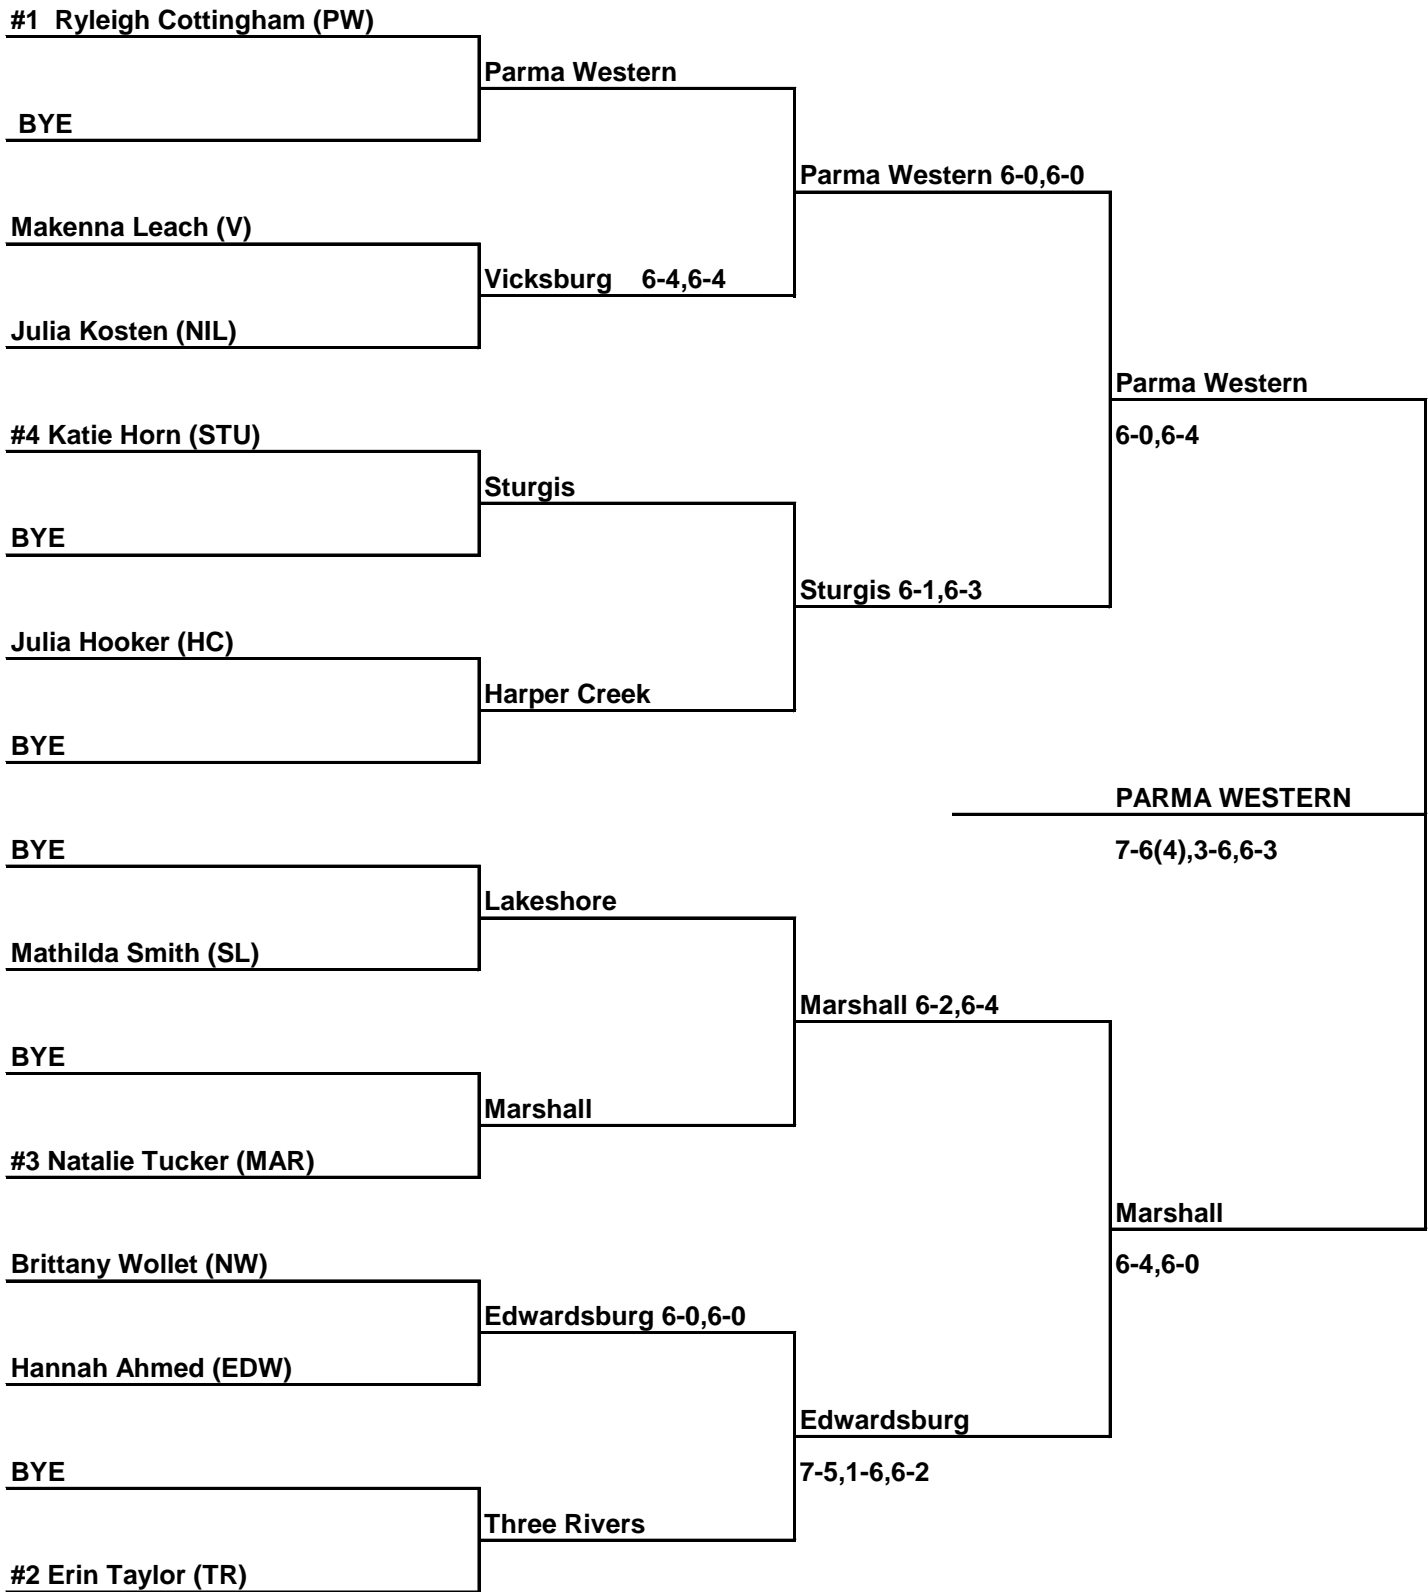

2018 GIRLS TENNIS REGIONAL

	1S	2S	3S	4S	1D	2D	3D	4D	Team Score	Standings
EDWARDSBURG	2	3	1	2	2	4	4	0	18	3rd
HARPER CREEK	0	0	2	2	0	2	0	2	8	T-5th
JACKSON NORTHWEST	0	0	0	0	0	0	0	0	0	10th
MARSHALL	3	2	0	1	3	3	3	2	17	4th
NILES	0	0	0	0	2	1	1	0	4	7th
PARMA WESTERN	4	2	3	3	1	2	0	4	19	2nd
STEVENSVILLE LAKESHORE	0	0	1	0	4	1	1	1	8	T-5th
STURGIS	2	4	4	4	1	0	2	3	20	1st
THREE RIVERS	0	1	0	0	0	0	0	0	1	9th
VICKSBURG	1	1	2	1	0	0	2	0	7	8th

2018 GIRLS TENNIS REGIONAL

2018 MHSAA REGIONAL GIRLS TENNIS TOURNAMENT

#1 SINGLES

2018 GIRLS TENNIS REGIONAL

2018 MHSAA REGIONAL GIRLS TENNIS TOURNAMENT

#2 SINGLES

2018 GIRLS TENNIS REGIONAL

2018 MHSAA REGIONAL GIRLS TENNIS TOURNAMENT