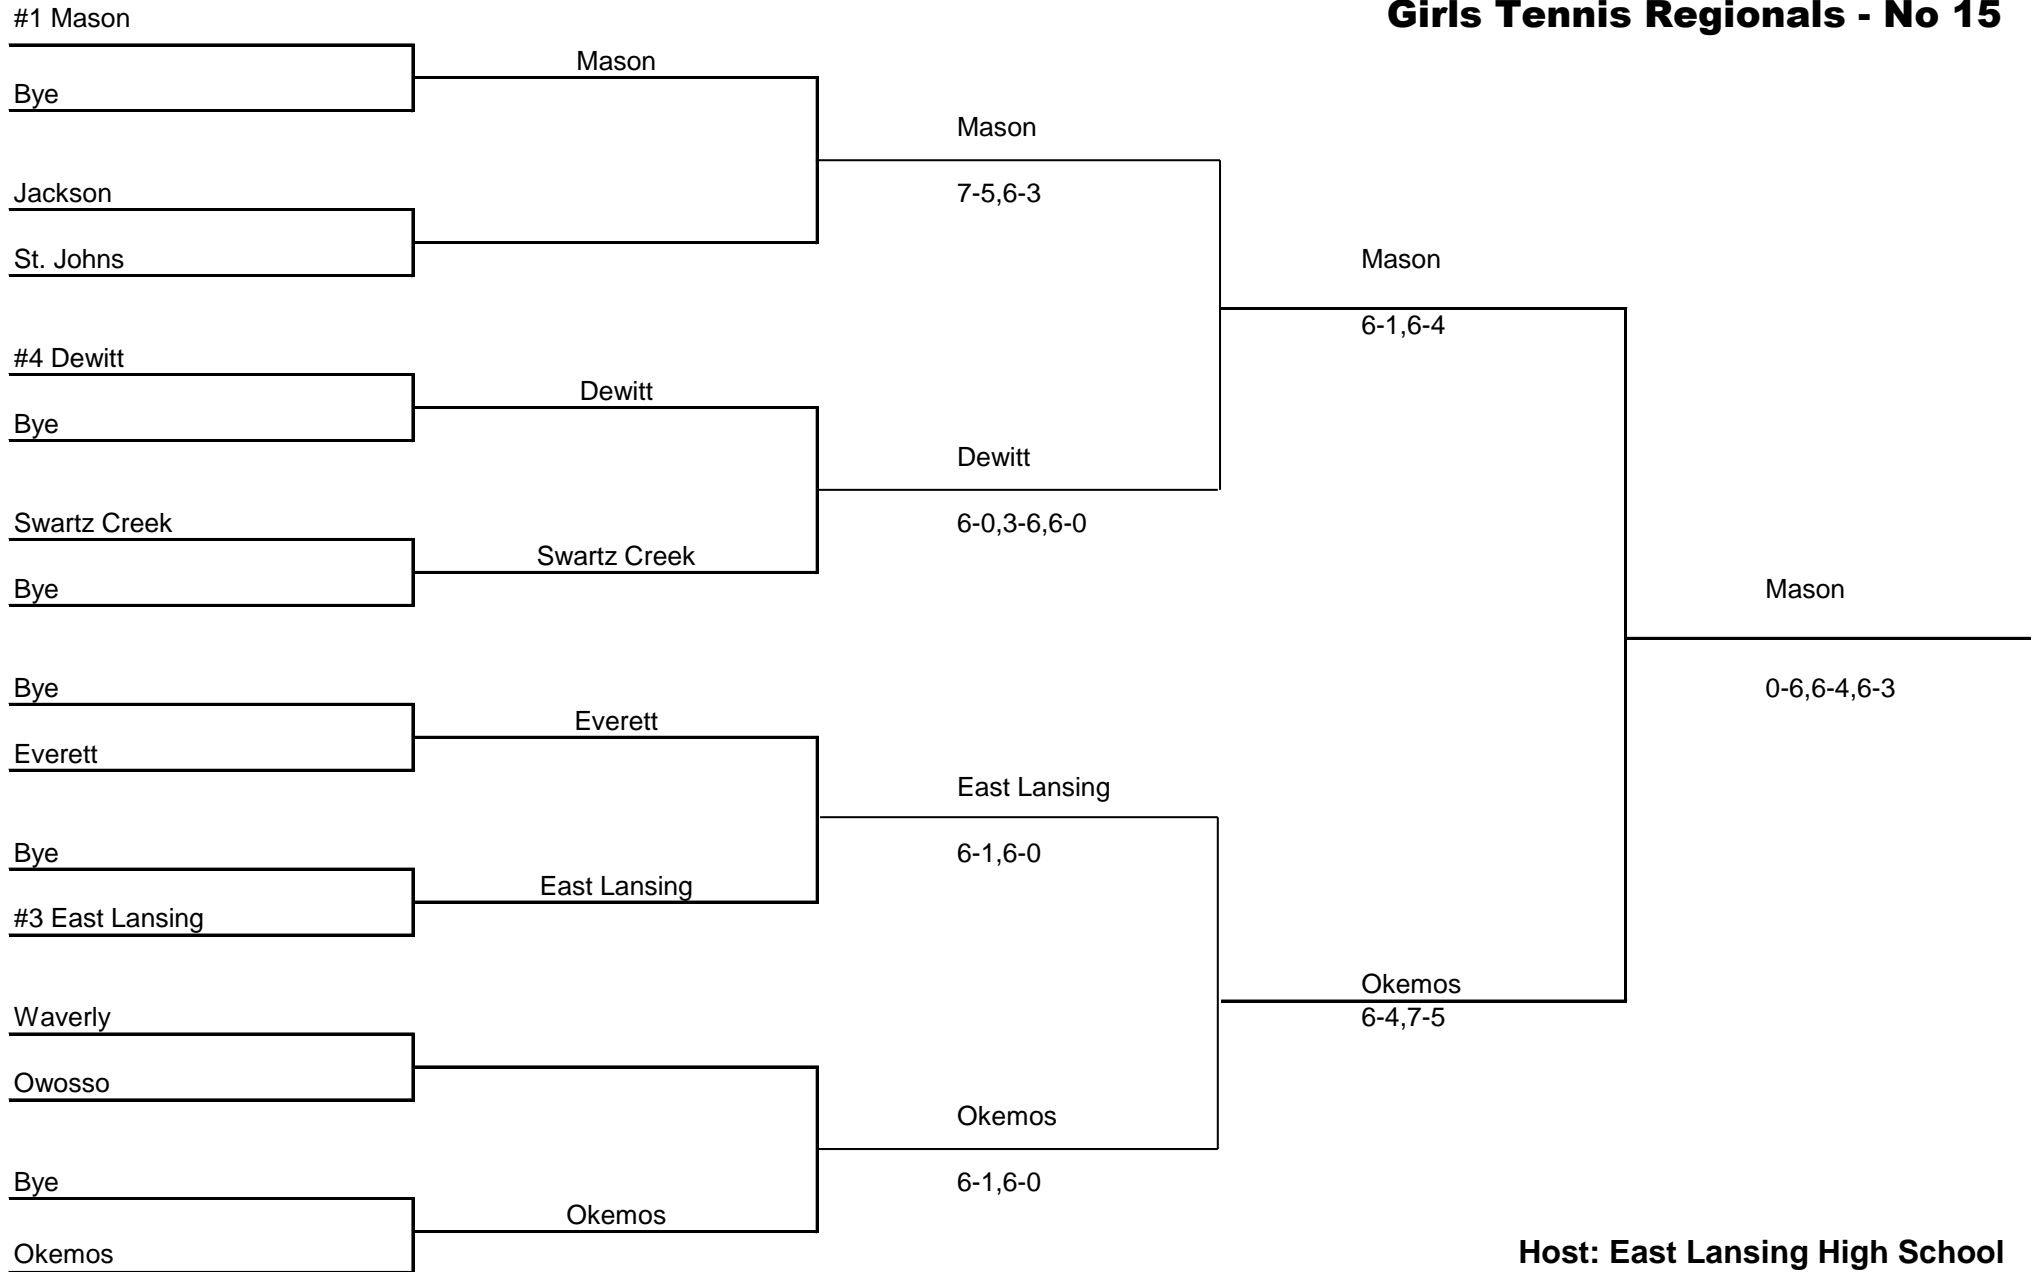

#3 Doubles

2018 MHSAA Division II Girls Tennis Regionals - No 15

Host: East Lansing High School
509 Burcham Drive
East Lansing 48823