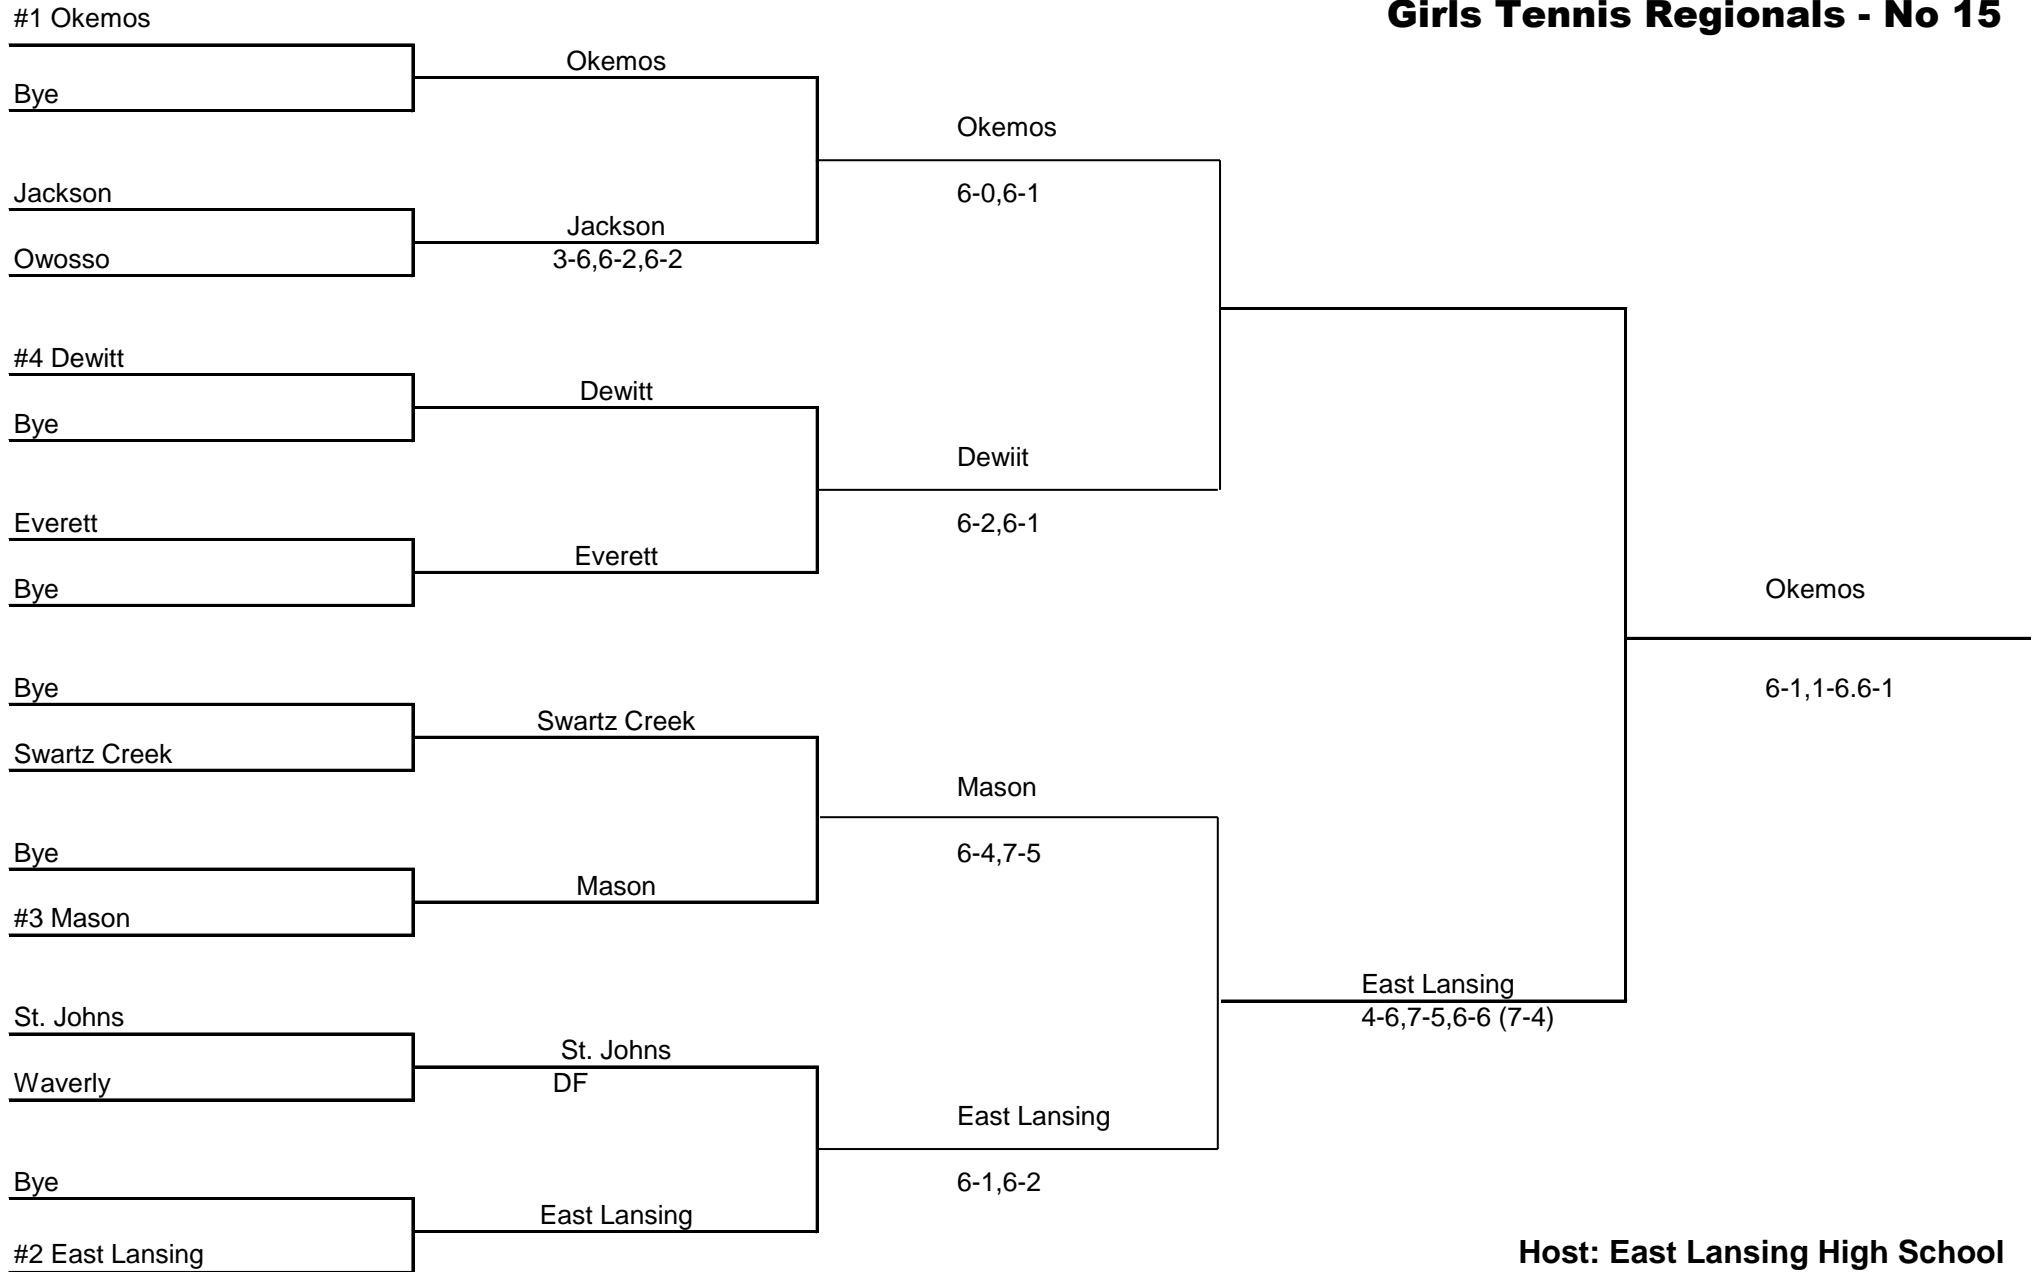

Regional Lineups

	Dewitt	East Lansing	Jackson	Everett	Waverly
S1	Kara Johnson-12	Jingting Lin-10	Briley Mast-11	Danielle Ellsworth-12	Isabella Pizzo-12
S2	Makayla Flegler-12	Soluna Fuentes-9	Emily Butters-12	Racquel Limas-12	Lauren Burnside-9
S3	Jenna Newmann-11	Sarah Teng-12	Katy Grace Krieger-9	Britt Pratt-11	Kelsey Lovejoy-12
S4	Addie Henning-10	Kristen Swisher-9	Courtney Jones-9	Emirald Potter-12	Ashley Bowers-12
D1	Alexa Cowgill-12	Marina Kimbouris-10	Sam Hunt-11	McKayla Vu-11	Jaonna Moore-10
	Jenna Schaberg-12	Jillian Rowan-9	Kallie Brannon-11	Sadie Austin-12	Lorraine Woods-10
D2	Abby Gray-11	Kiwi McGill-12	Jenna Morse-10	Alexsis Cantwell-Wilson-10	Elison Daher-11
	Katelyn Goodwin-11	Felicia French-Croll-11	Harshita Rathod-9	My'Honesty Portee-10	Jasmine Tran-12
D3	Kara Bolenbaugh-11	Julia Brown-12	Abby Jones-12	Vivian Ho-12	Ailaina Garcia-11
	Esther Reiler-11	Lauren Bertsch-12	Natalie Ketchens-12	Bonita Yoder-10	Katlynn Owens-11
D4	Victoria Powe-12	Linda Nduwimana-11	Allison Butterfield-9	Paris Leek-11	Olivia Braggs-12
	Lily Matheson-12	Rena Boyd-12	Purvaya Pisupati-9	Jadas Wilson-10	Kenadi Williams-12

#1 Doubles

2018 MHSAA Division II Girls Tennis Regionals - No 15

Host: East Lansing High School
509 Burcham Drive
East Lansing 48823

#2 Doubles

2018 MHSAA Division II Girls Tennis Regionals - No 15

Host: East Lansing High School
509 Burcham Drive
East Lansing 48823