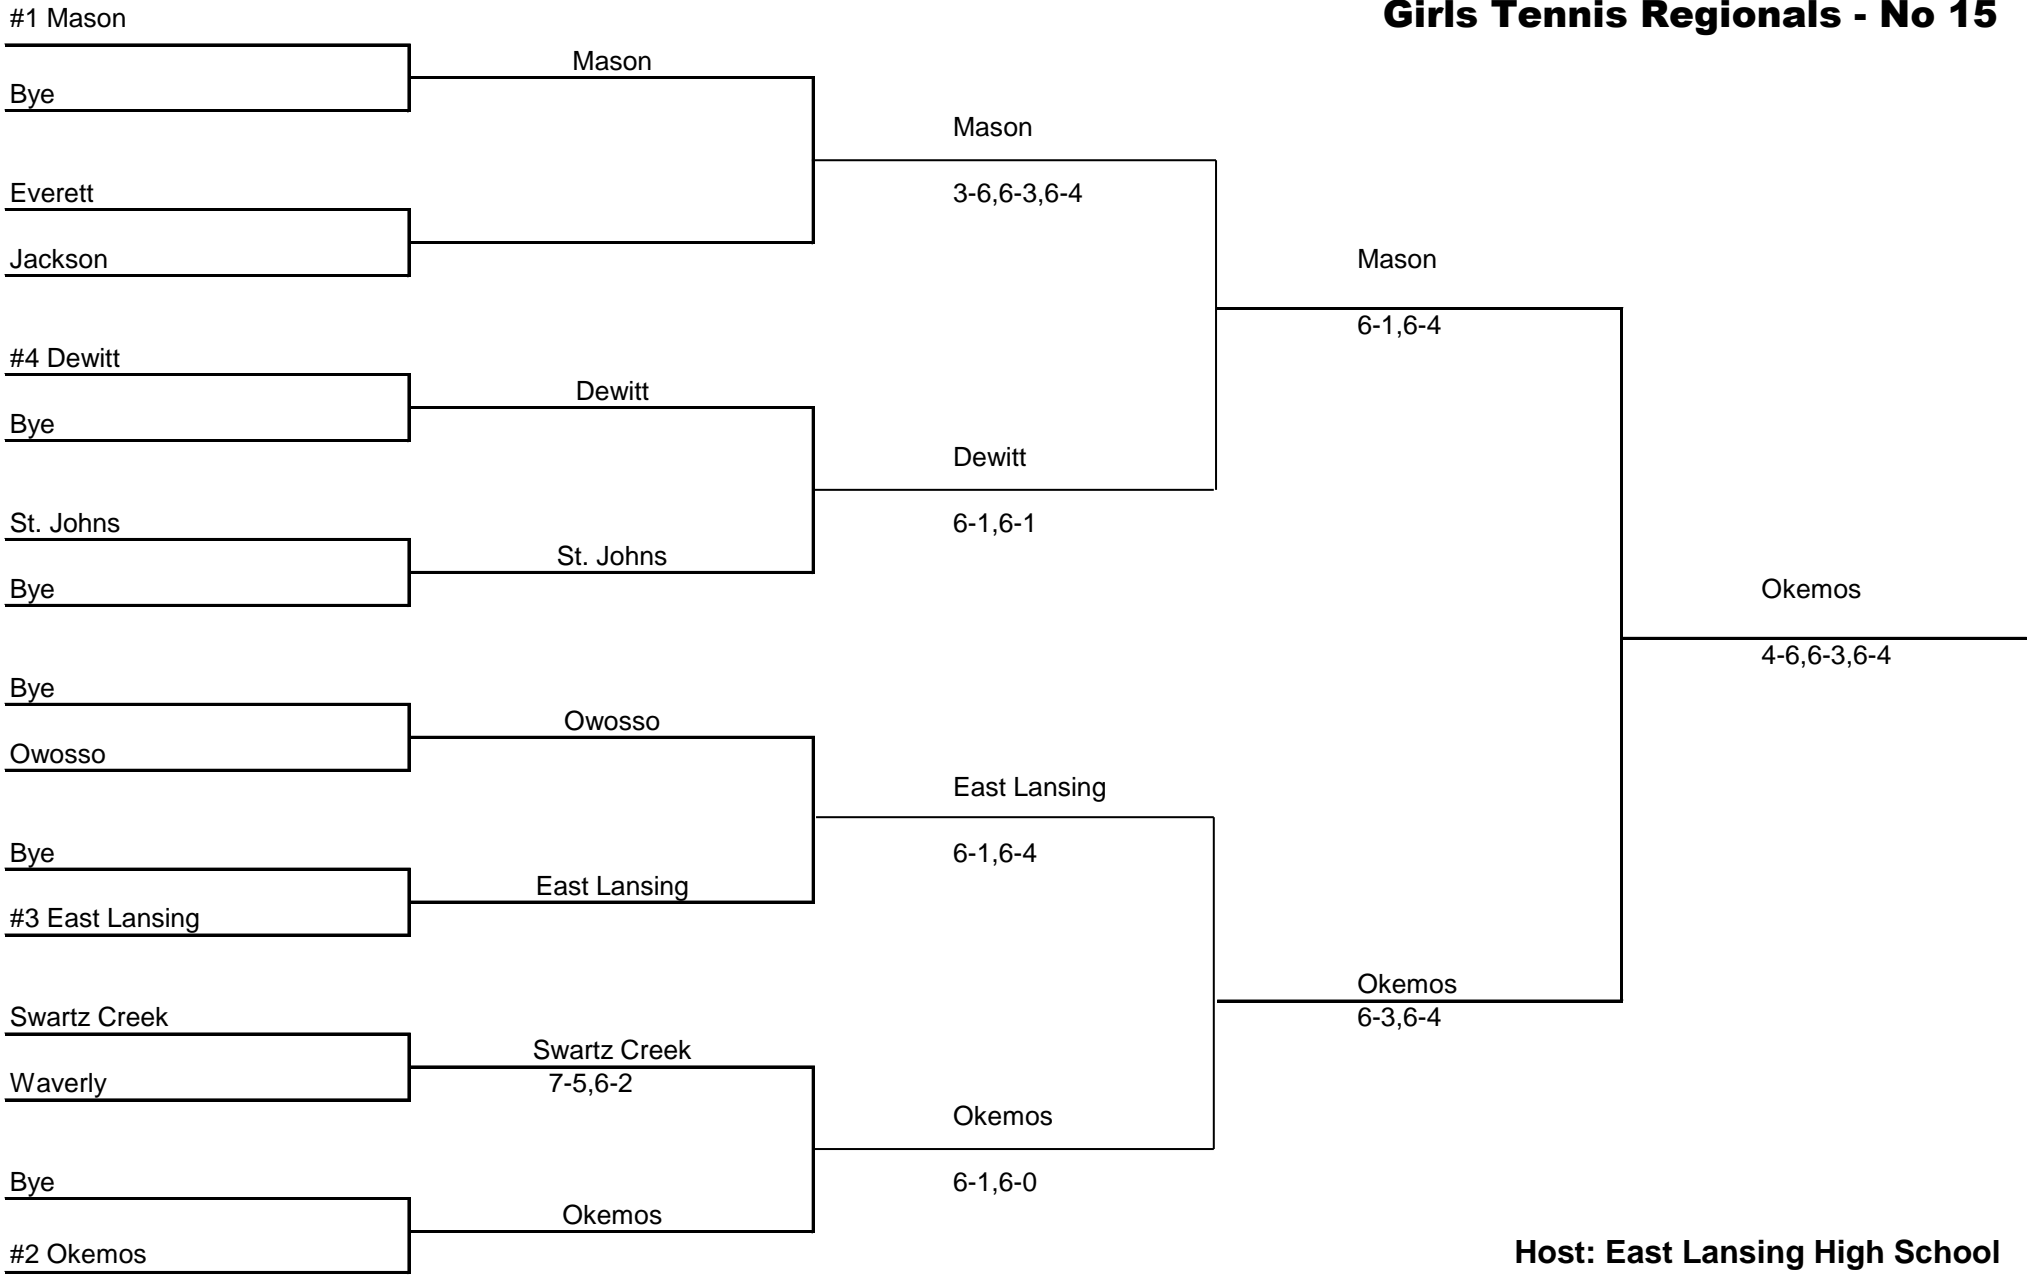

#3 Singles

2018 MHSAA Division II Girls Tennis Regionals - No 15

Host: East Lansing High School
509 Burcham Drive
East Lansing 48823