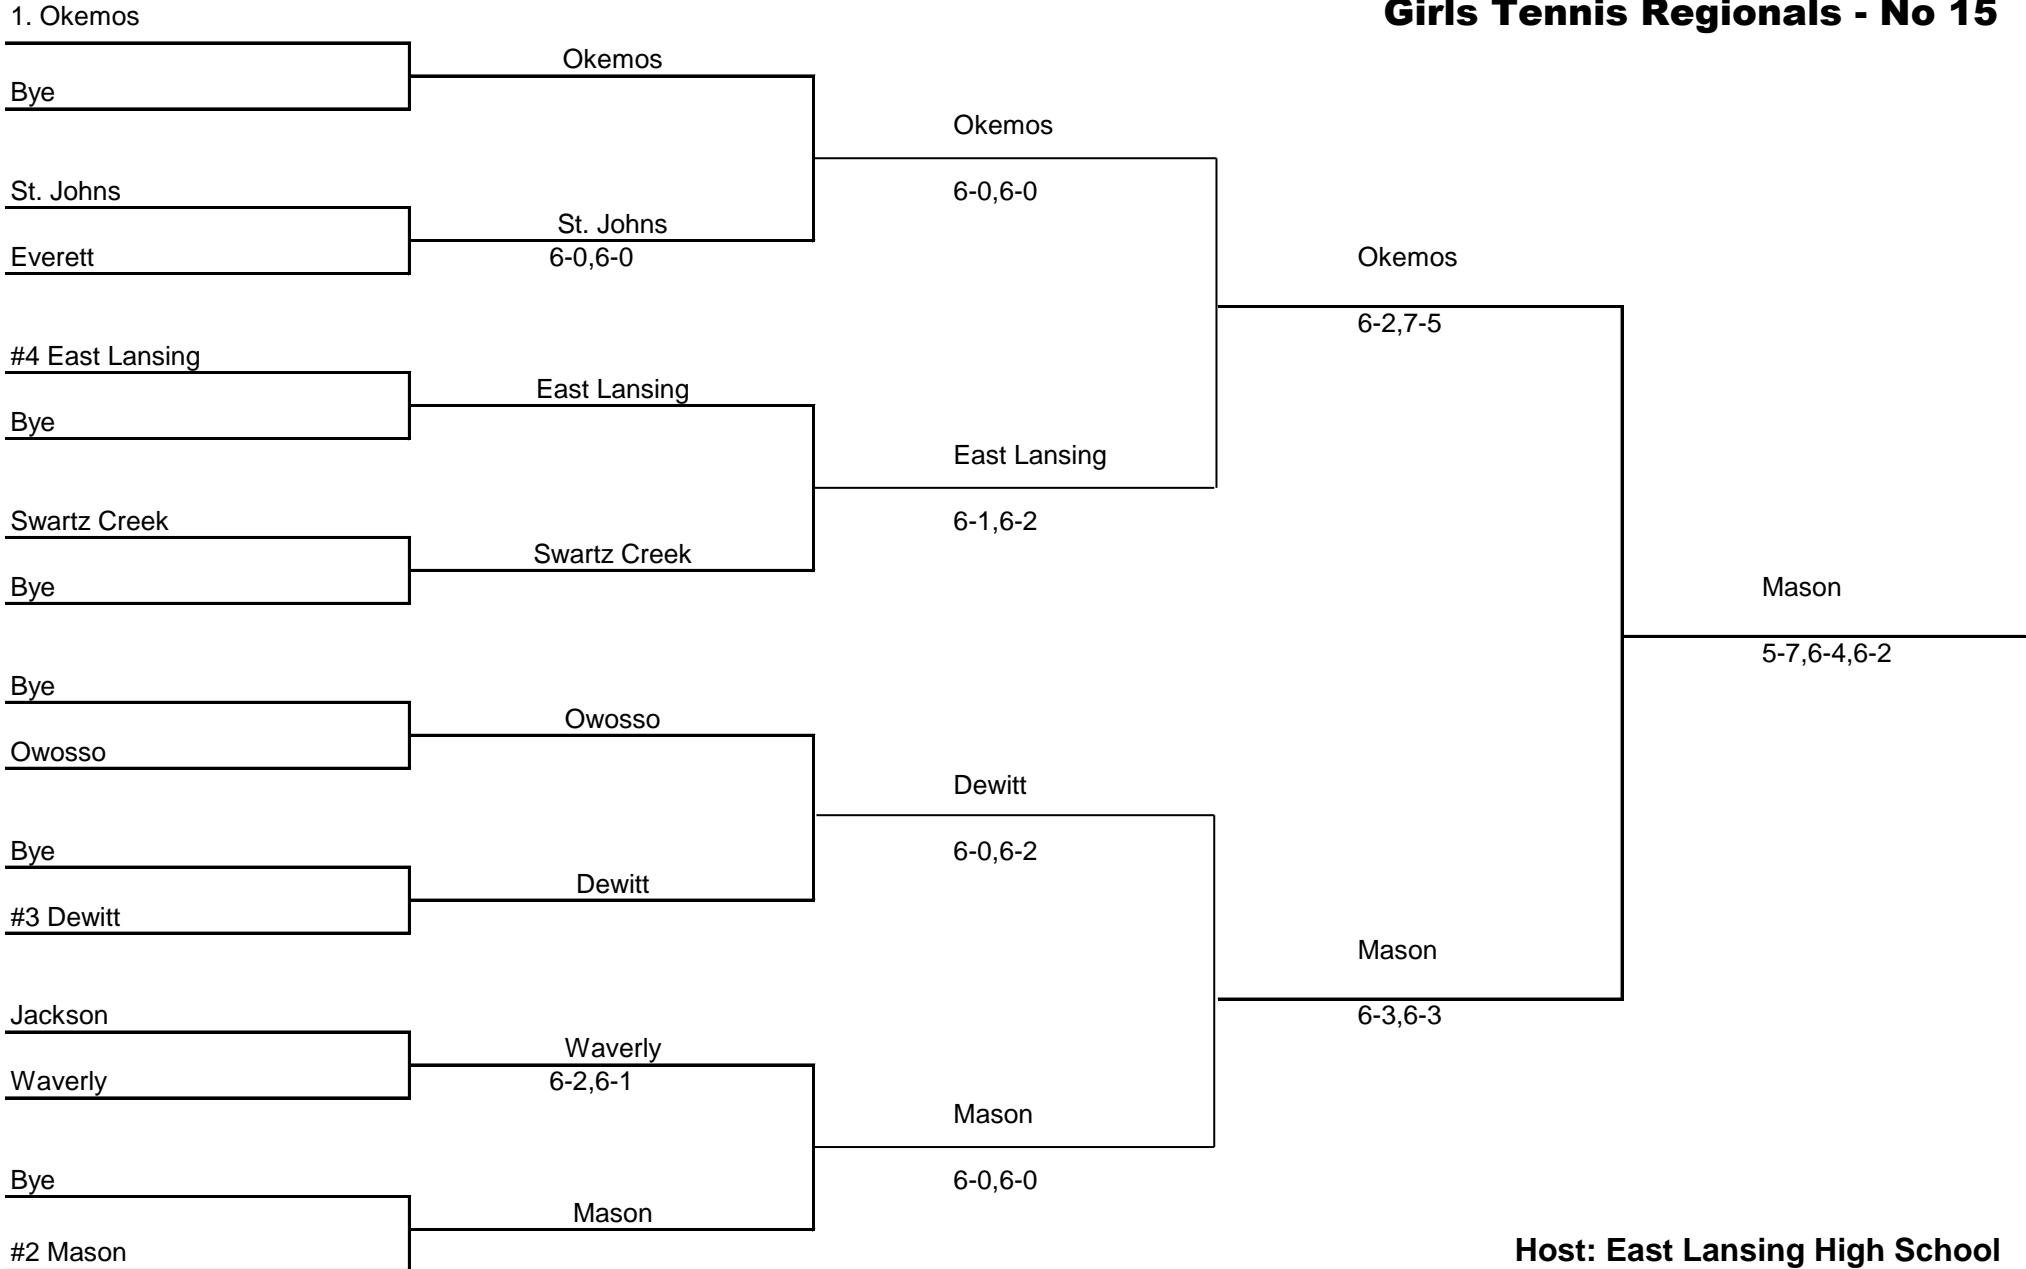

#1 Singles

2018 MHSAA Division II Girls Tennis Regionals - No 15

Host: East Lansing High School
509 Burcham Drive
East Lansing 48823