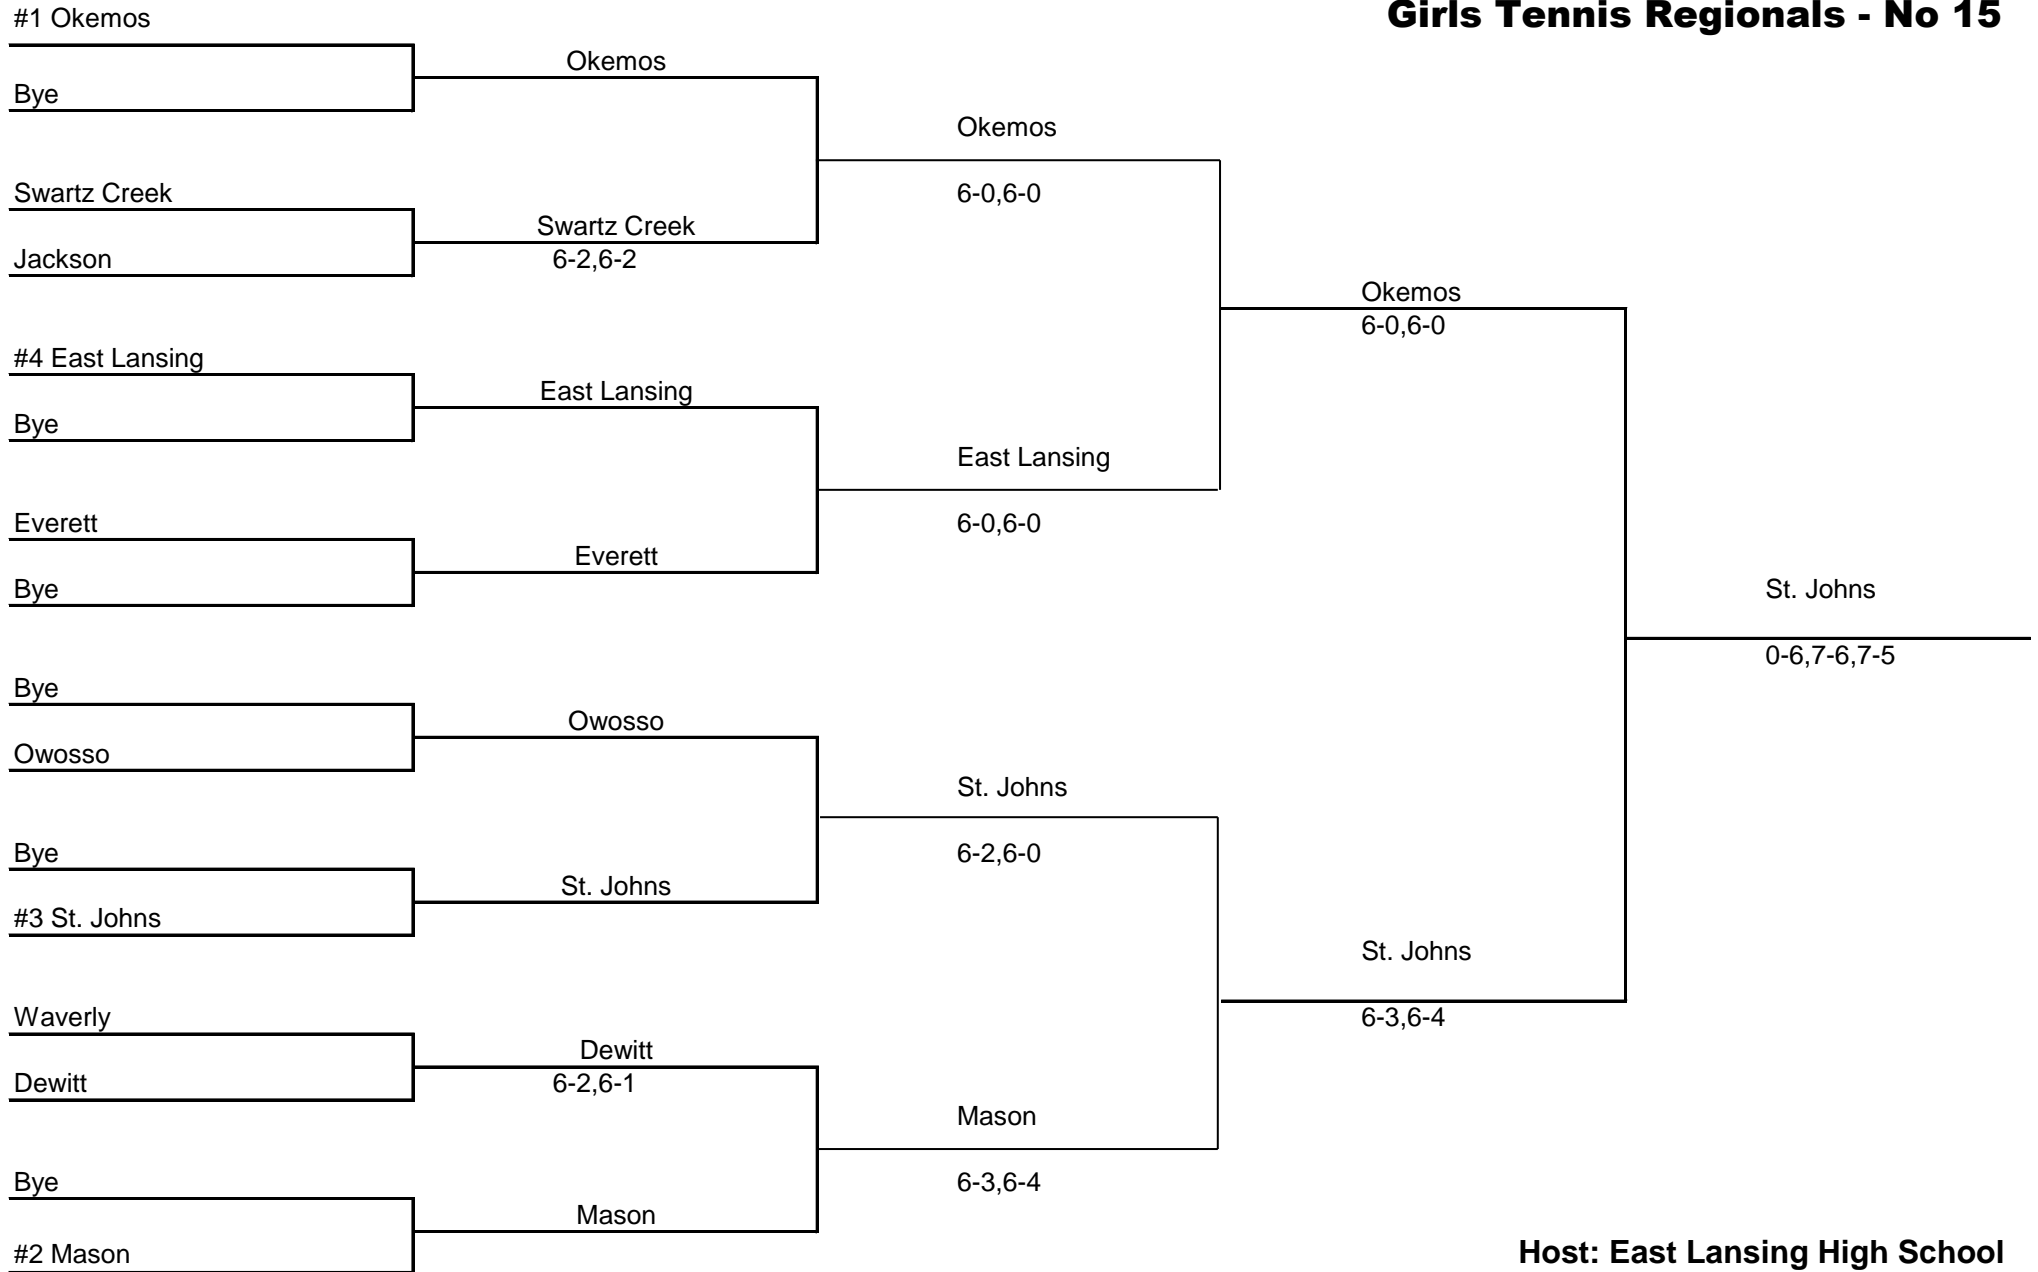

#1 Doubles

2018 MHSAA Division II Girls Tennis Regionals - No 15

Host: East Lansing High School
509 Burcham Drive
East Lansing 48823