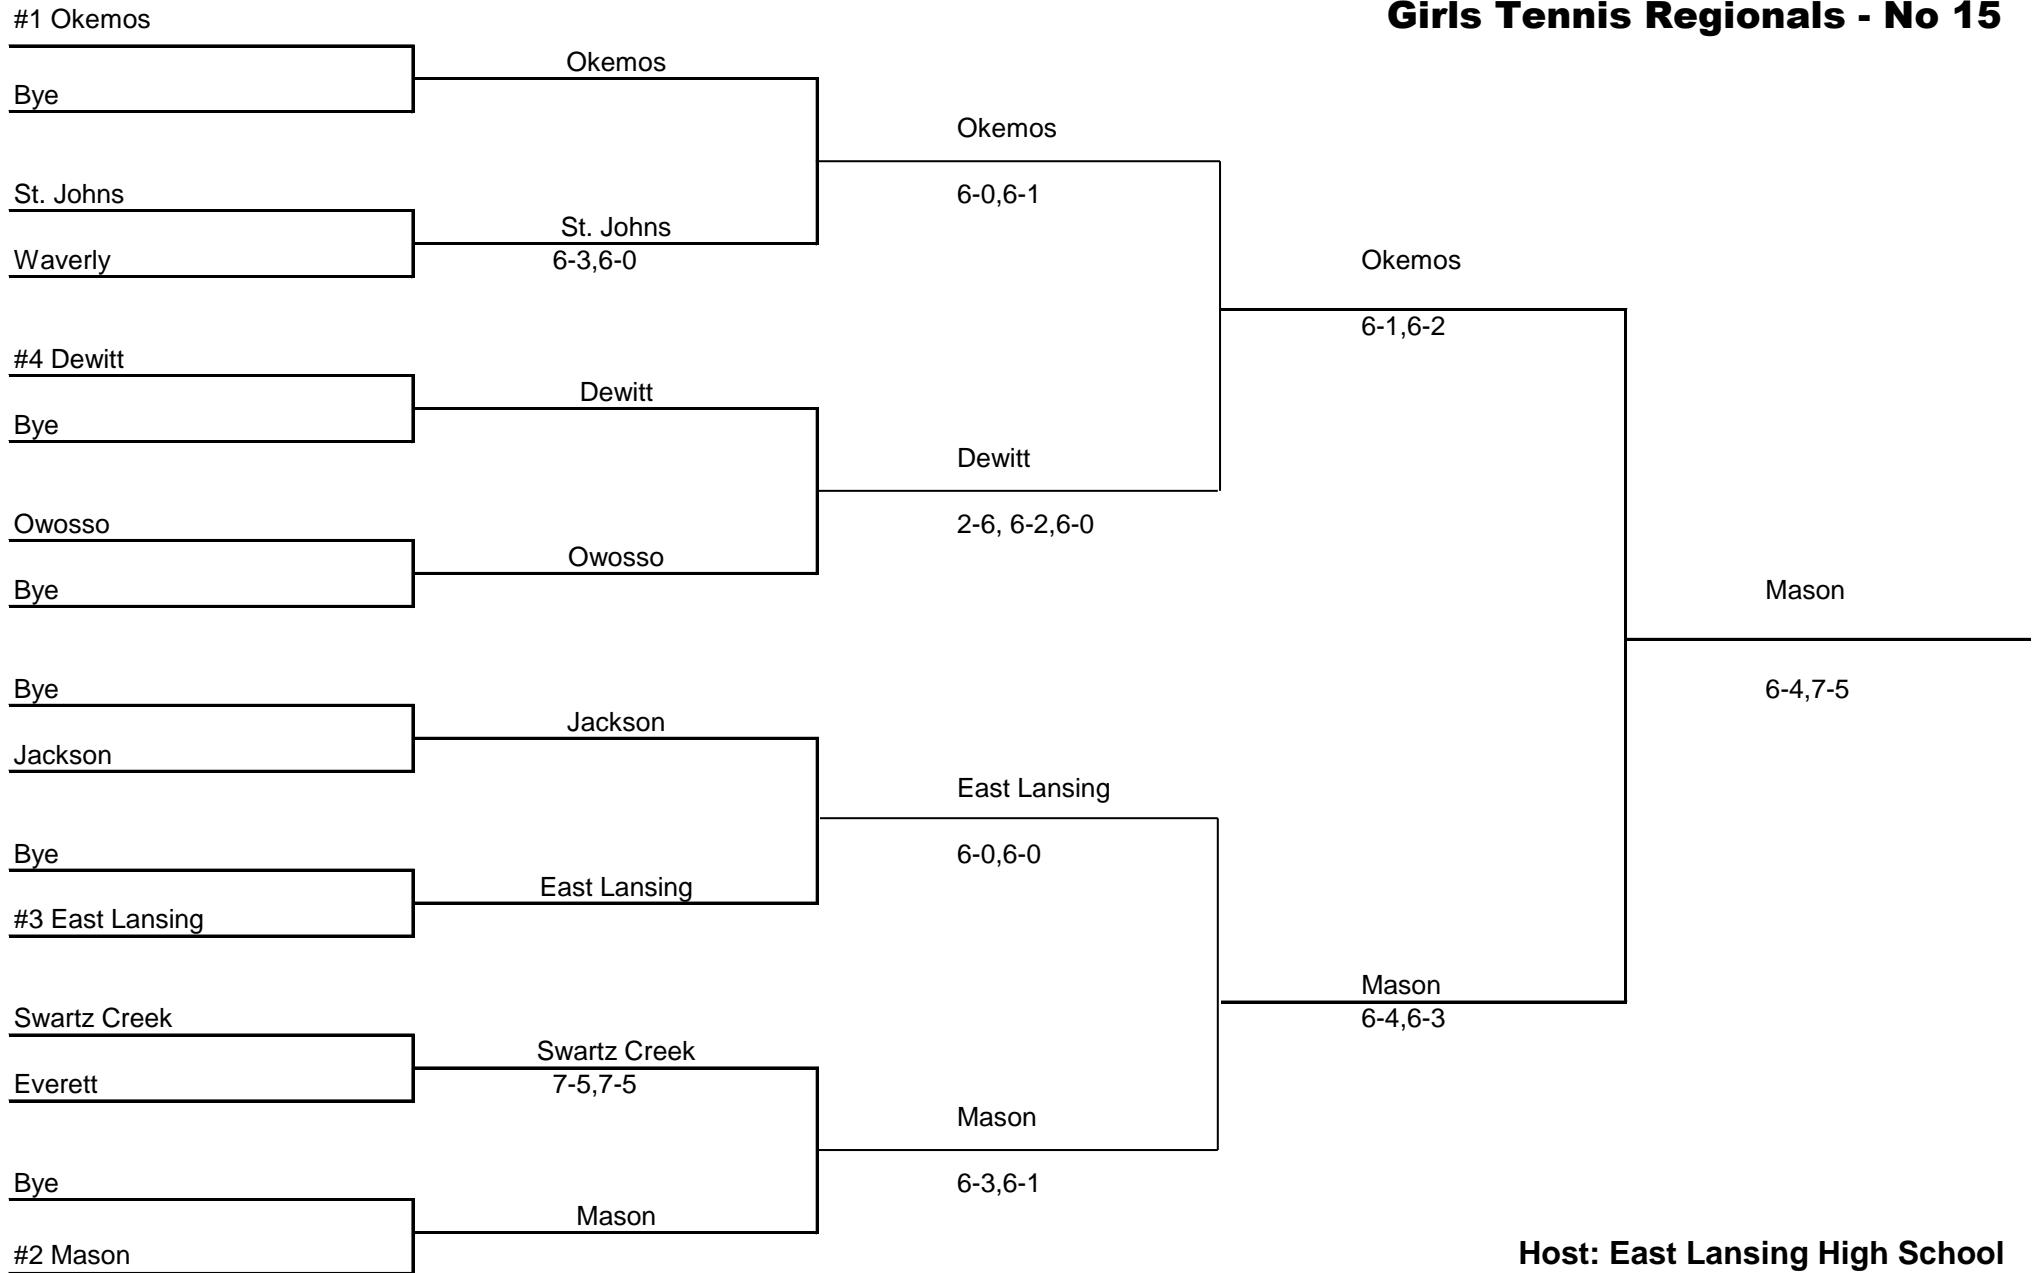

#4 Doubles

2018 MHSAA Division II Girls Tennis Regionals - No 15

Host: East Lansing High School
509 Burcham Drive
East Lansing 48823