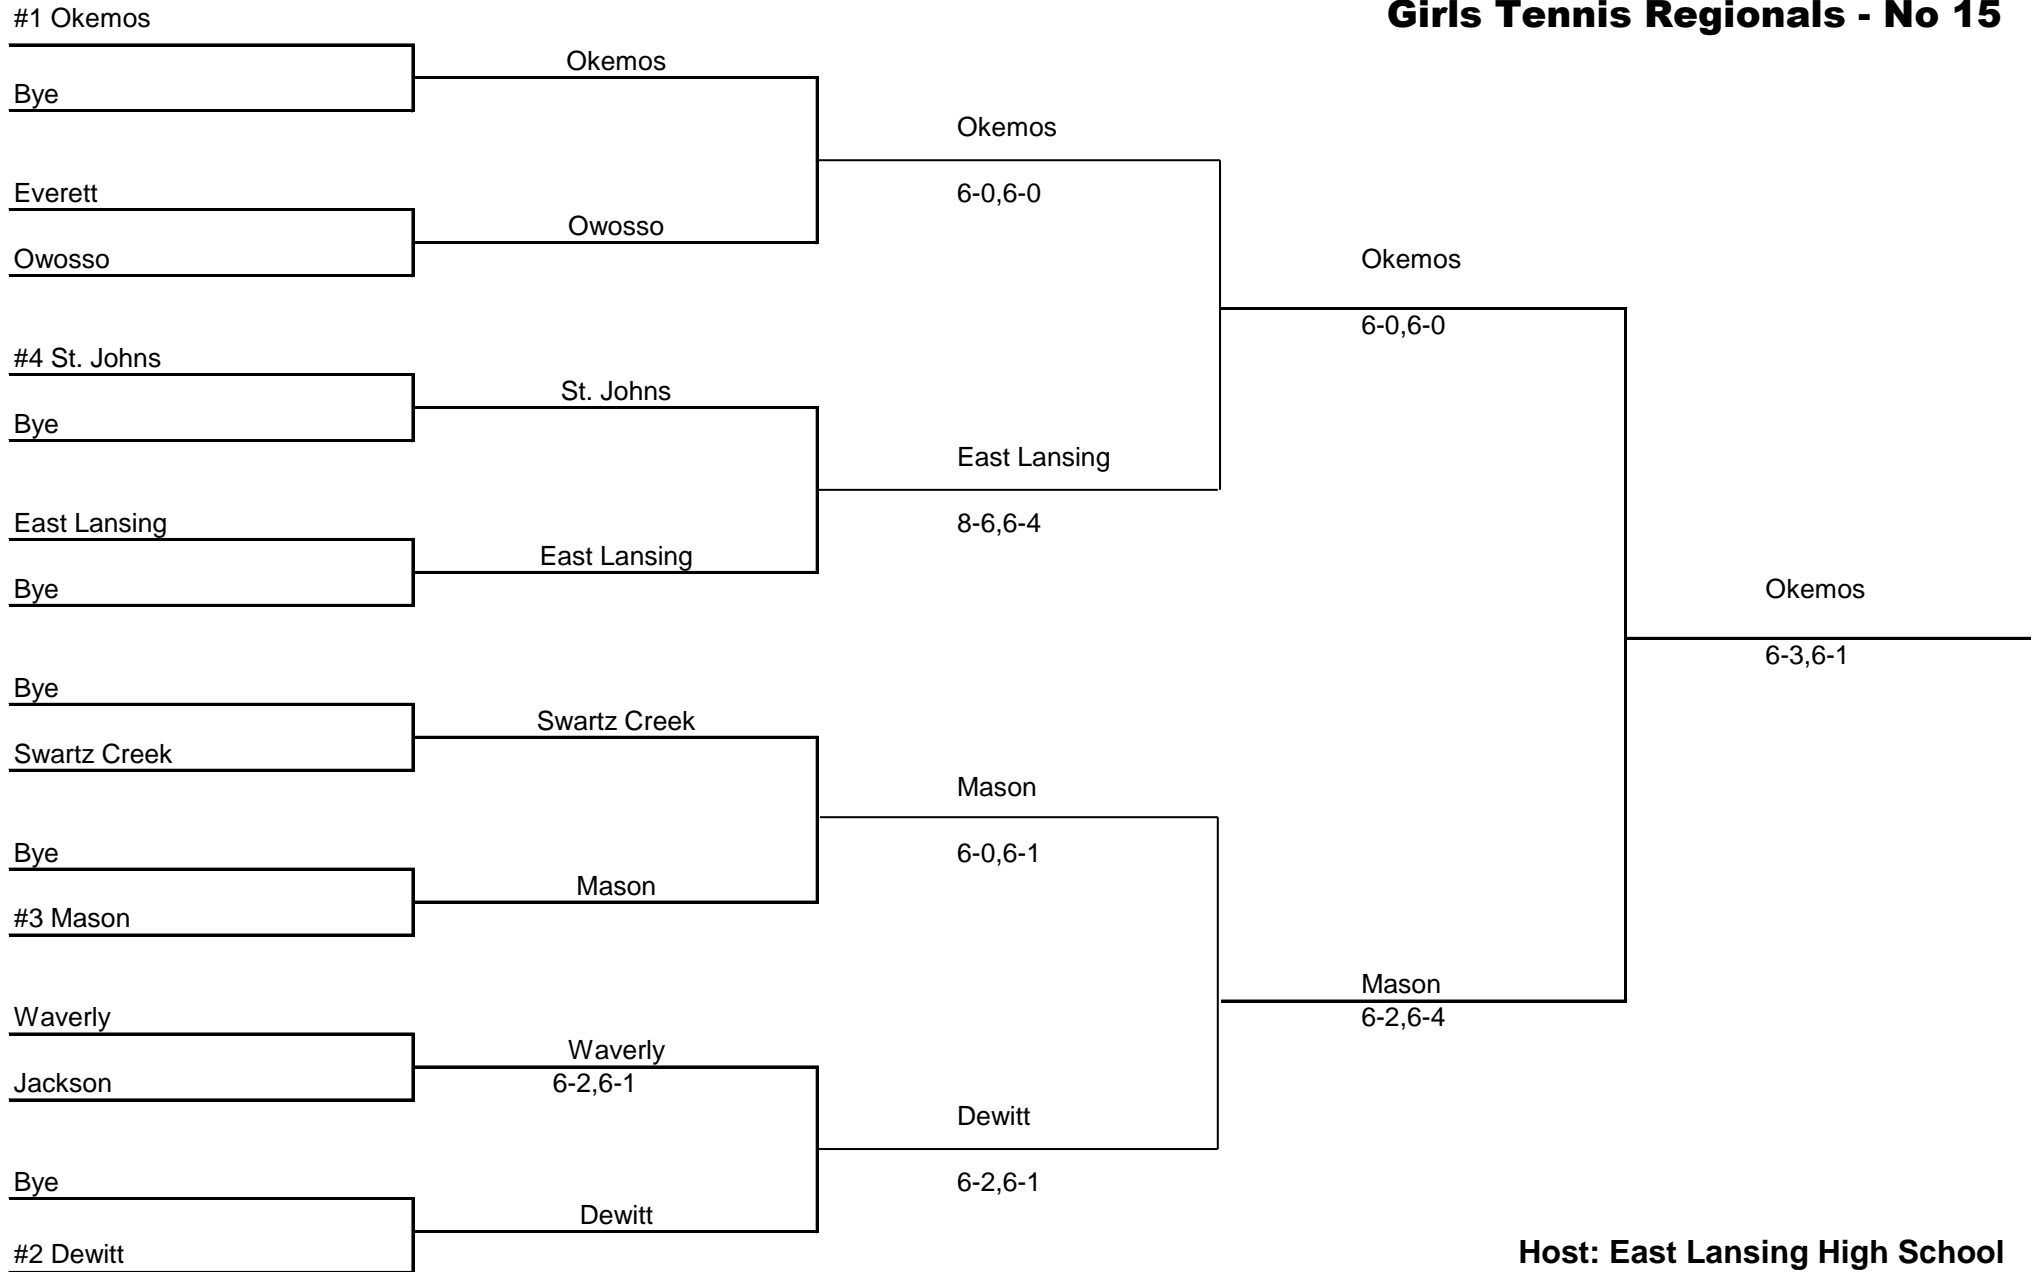

#2 Singles

2018 MHSAA Division II Girls Tennis Regionals - No 15

Host: East Lansing High School
509 Burcham Drive
East Lansing 48823