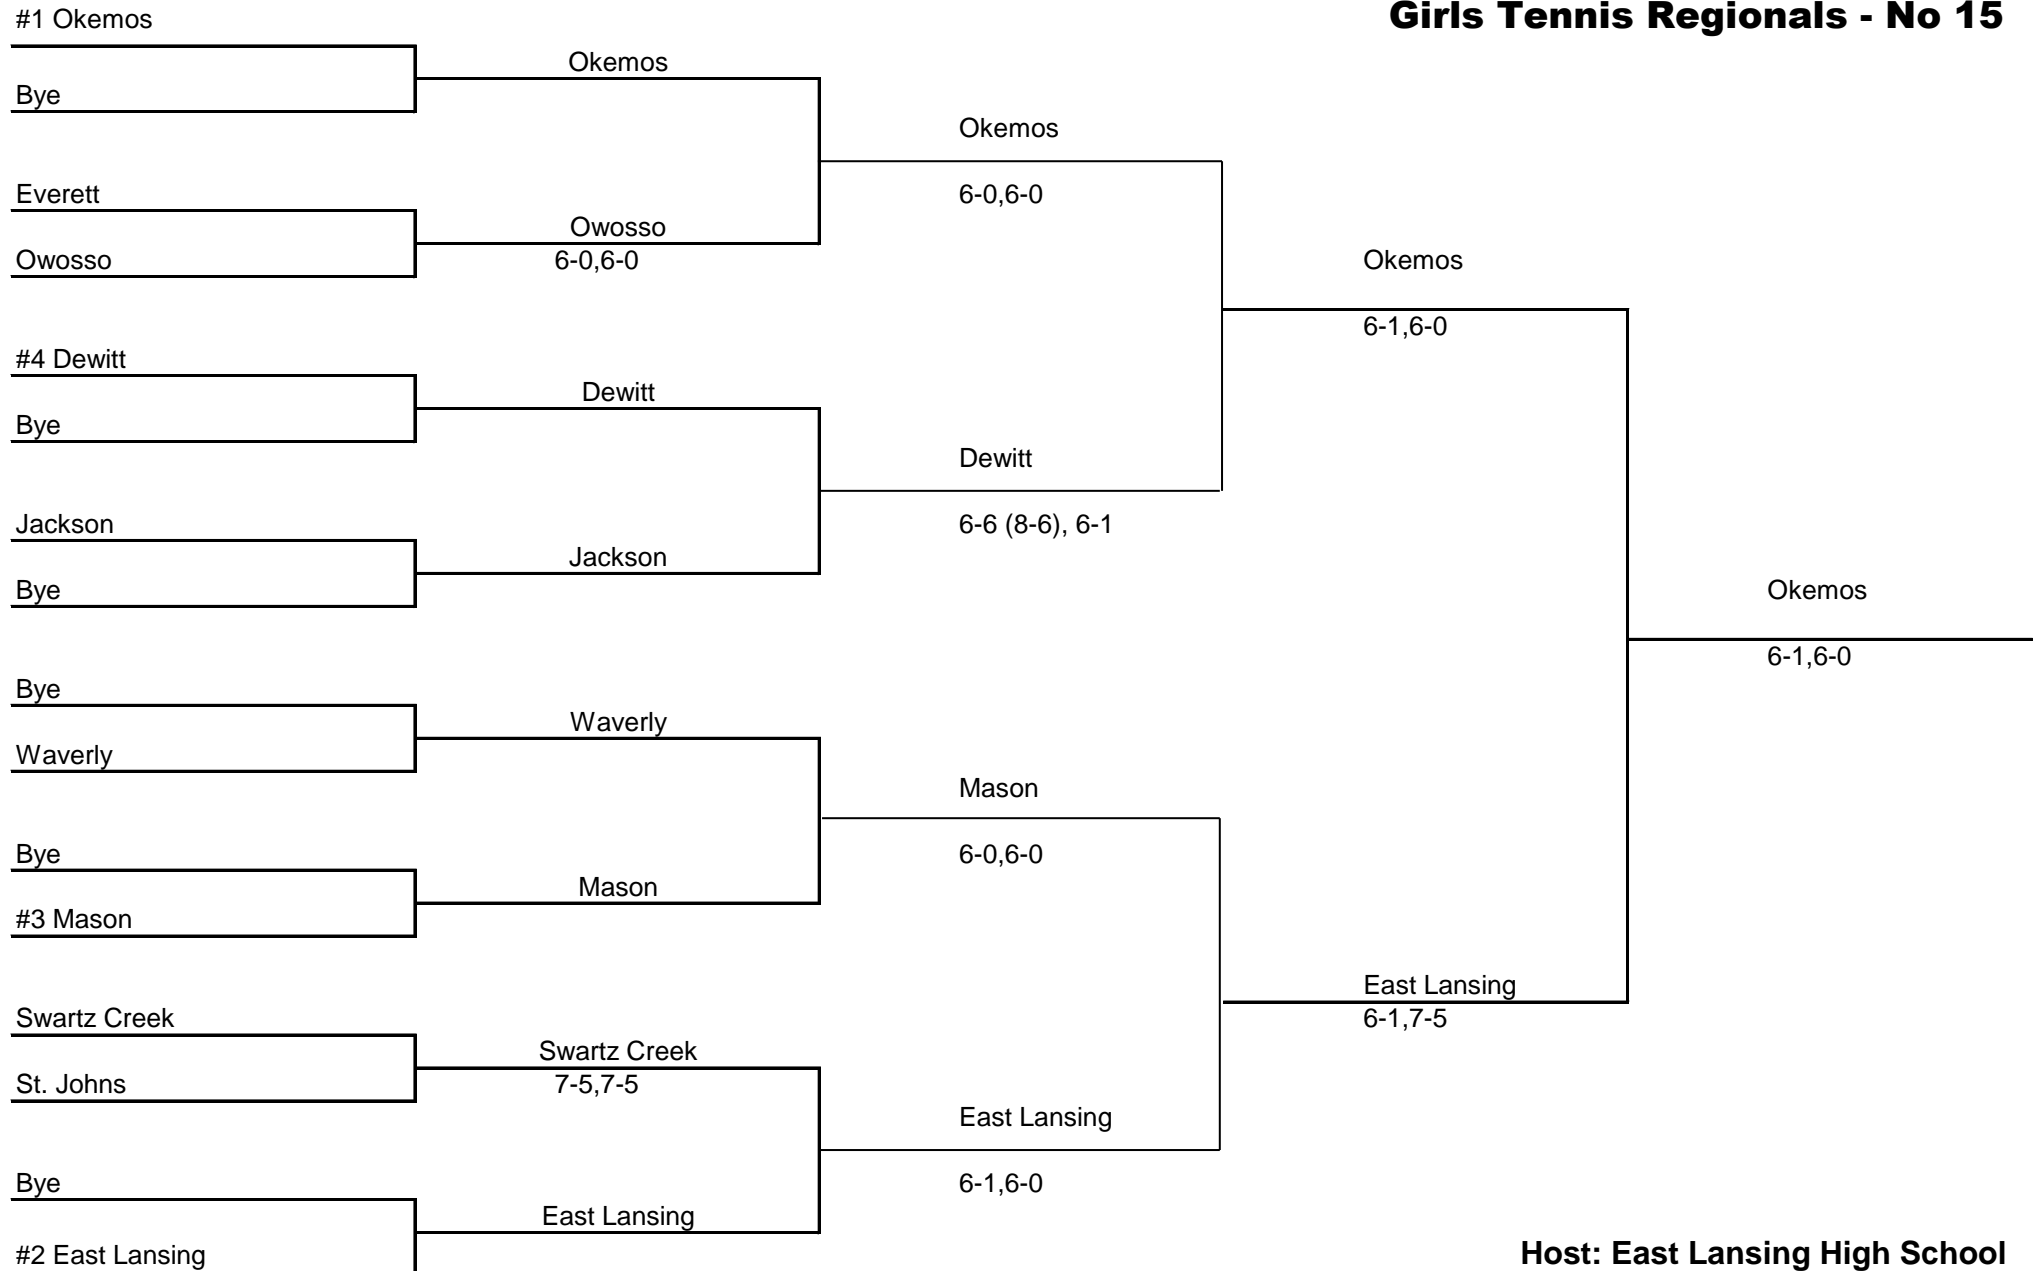

#4 Singles

2018 MHSAA Division II Girls Tennis Regionals - No 15

Host: East Lansing High School
509 Burcham Drive
East Lansing 48823