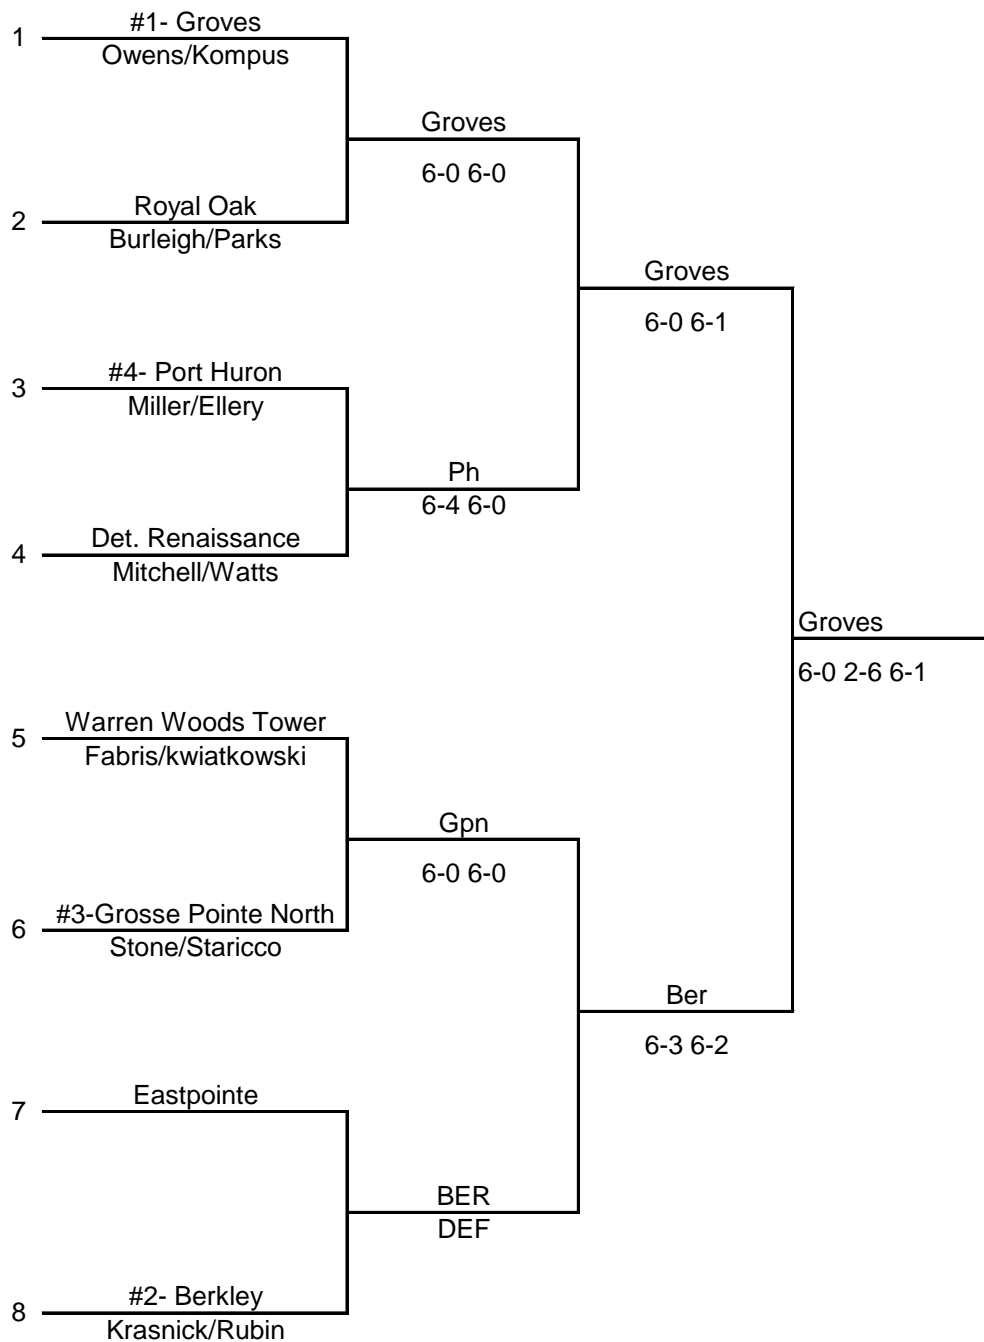

SEEDS

- 1 Royal Oak
- 2 Groves
- 3 Berkley
- 4 Port Huron

SEEDS

1 Groves

2 Berkley

3 Port Huron

4 Grosse Pointe North

SEEDS

1 Berkley

2 Groves

3 Port Huron

4 Grosse Pointe North

SEEDS

1 Groves

2 Berkley

3 Royal Oak

4 Grosse Pointe North

SEEDS

- 1 Groves
- 2 Berkley
- 3 Grosse Pointe North
- 4 Port Huron

MHSAA Region 13

SEEDS

- 1 Groves
- 2 Berkley
- 3 Grosse Pointe North
- 4 Royal Oak

SEEDS

- 1 Groves
- 2 Berkley
- 3 Grosse Pointe North
- 4 Port Huron

SEEDS

- 1 Groves
- 2 Berkley
- 3 Grosse Pointe North
- 4 Port Huron