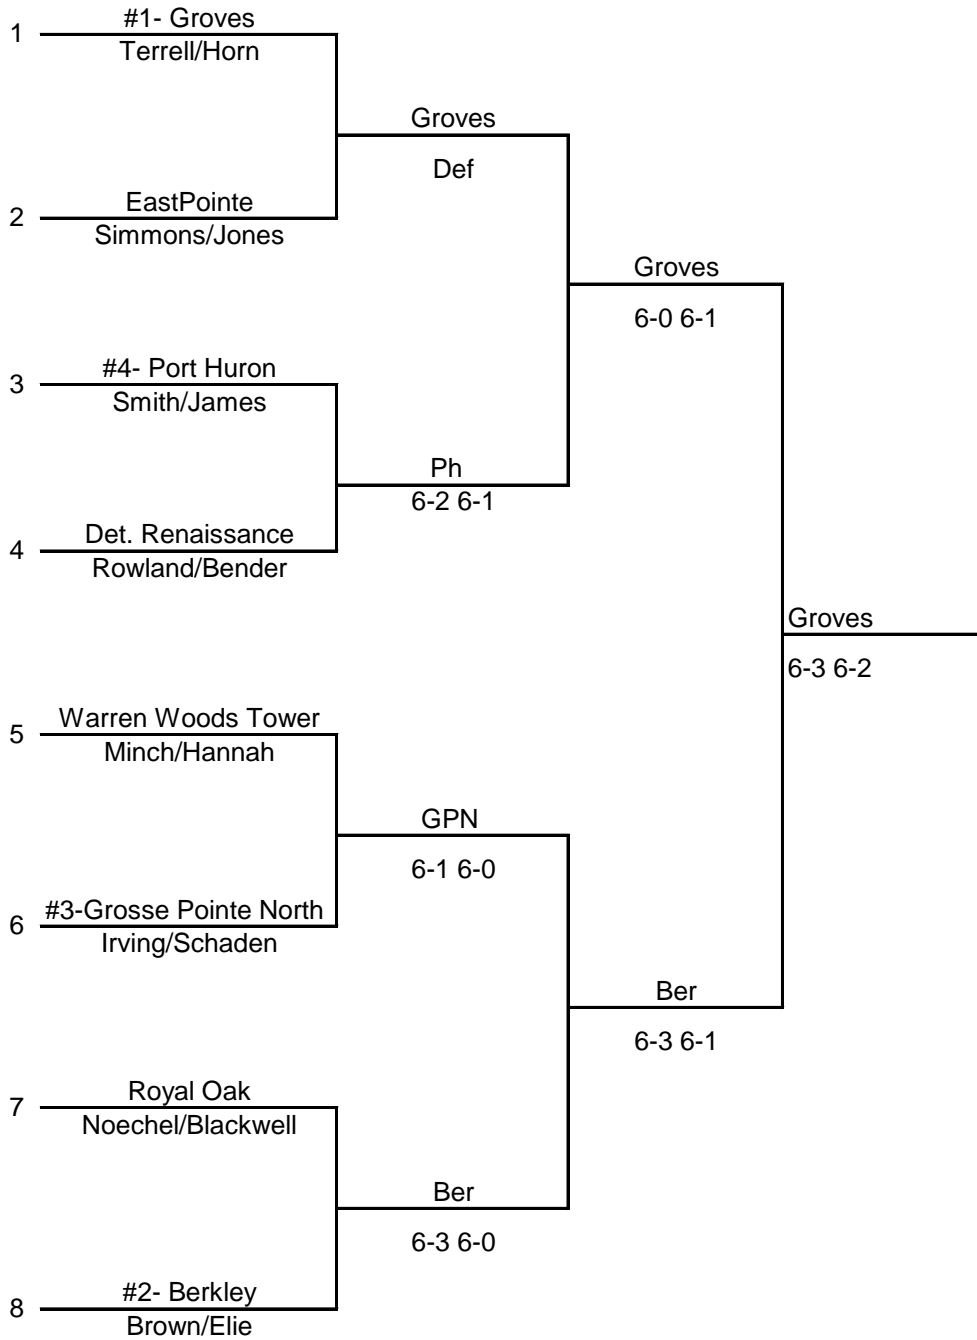

SEEDS

- 1 Royal Oak
- 2 Groves
- 3 Berkley
- 4 Port Huron

SEEDS

1 Groves

2 Berkley

3 Port Huron

4 Grosse Pointe North

SEEDS

1 Berkley

2 Groves

3 Port Huron

4 Grosse Pointe North

SEEDS

1 Groves

2 Berkley

3 Royal Oak

4 Grosse Pointe North

SEEDS

- 1 Groves
- 2 Berkley
- 3 Grosse Pointe North
- 4 Port Huron

MHSAA Region 13

SEEDS

- 1 Groves
- 2 Berkley
- 3 Grosse Pointe North
- 4 Royal Oak

SEEDS

- 1 Groves
- 2 Berkley
- 3 Grosse Pointe North
- 4 Port Huron

SEEDS

- 1 Groves
- 2 Berkley
- 3 Grosse Pointe North
- 4 Port Huron