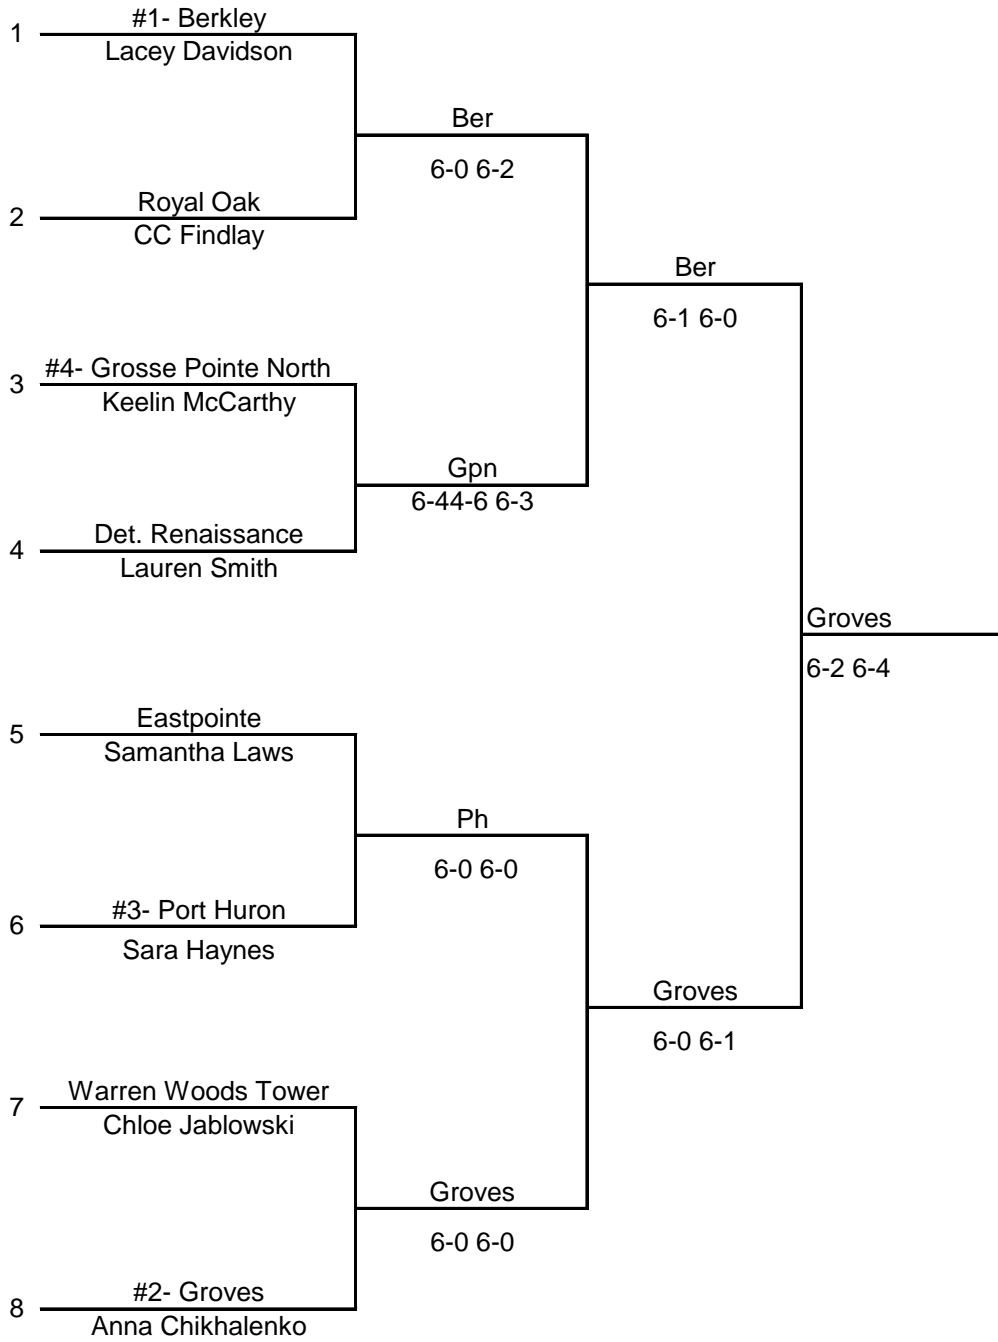

SEEDS

- 1 Royal Oak
- 2 Groves
- 3 Berkley
- 4 Port Huron

SEEDS

1 Groves

2 Berkley

3 Port Huron

4 Grosse Pointe North

SEEDS

1 Berkley

2 Groves

3 Port Huron

4 Grosse Pointe North

SEEDS

1 Groves

2 Berkley

3 Royal Oak

4 Grosse Pointe North

SEEDS

- 1 Groves
- 2 Berkley
- 3 Grosse Pointe North
- 4 Port Huron

MHSAA Region 13

SEEDS

- 1 Groves
- 2 Berkley
- 3 Grosse Pointe North
- 4 Royal Oak

SEEDS

- 1 Groves
- 2 Berkley
- 3 Grosse Pointe North
- 4 Port Huron

SEEDS

- 1 Groves
- 2 Berkley
- 3 Grosse Pointe North
- 4 Port Huron