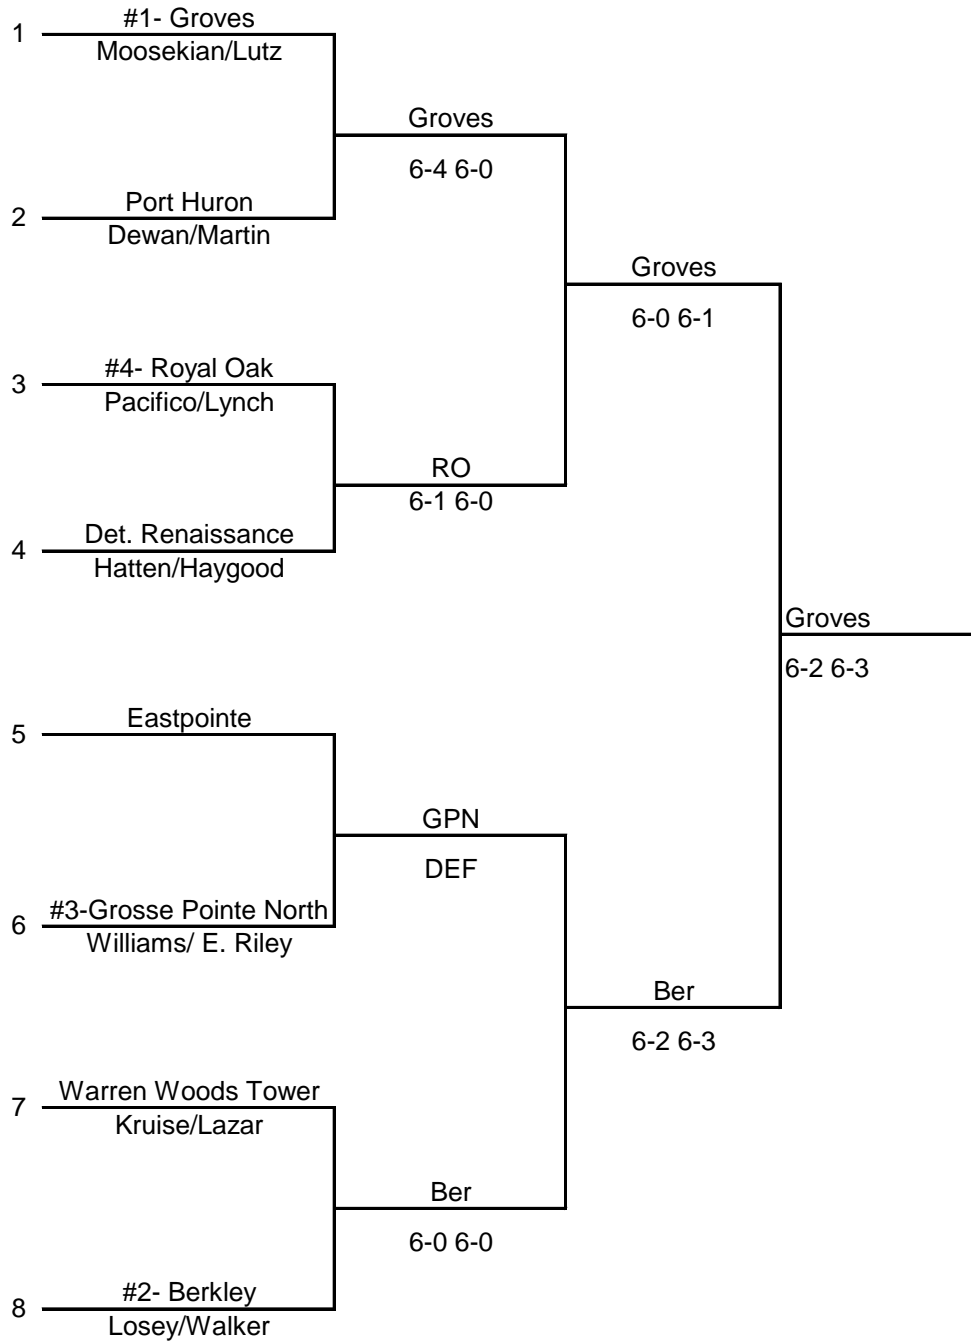

SEEDS

- 1 Royal Oak
- 2 Groves
- 3 Berkley
- 4 Port Huron

SEEDS

1 Groves

2 Berkley

3 Port Huron

4 Grosse Pointe North

SEEDS

1 Berkley

2 Groves

3 Port Huron

4 Grosse Pointe North

SEEDS

1 Groves

2 Berkley

3 Royal Oak

4 Grosse Pointe North

SEEDS

- 1 Groves
- 2 Berkley
- 3 Grosse Pointe North
- 4 Port Huron

MHSAA Region 13

SEEDS

- 1 Groves
- 2 Berkley
- 3 Grosse Pointe North
- 4 Royal Oak

SEEDS

- 1 Groves
- 2 Berkley
- 3 Grosse Pointe North
- 4 Port Huron

SEEDS

- 1 Groves
- 2 Berkley
- 3 Grosse Pointe North
- 4 Port Huron