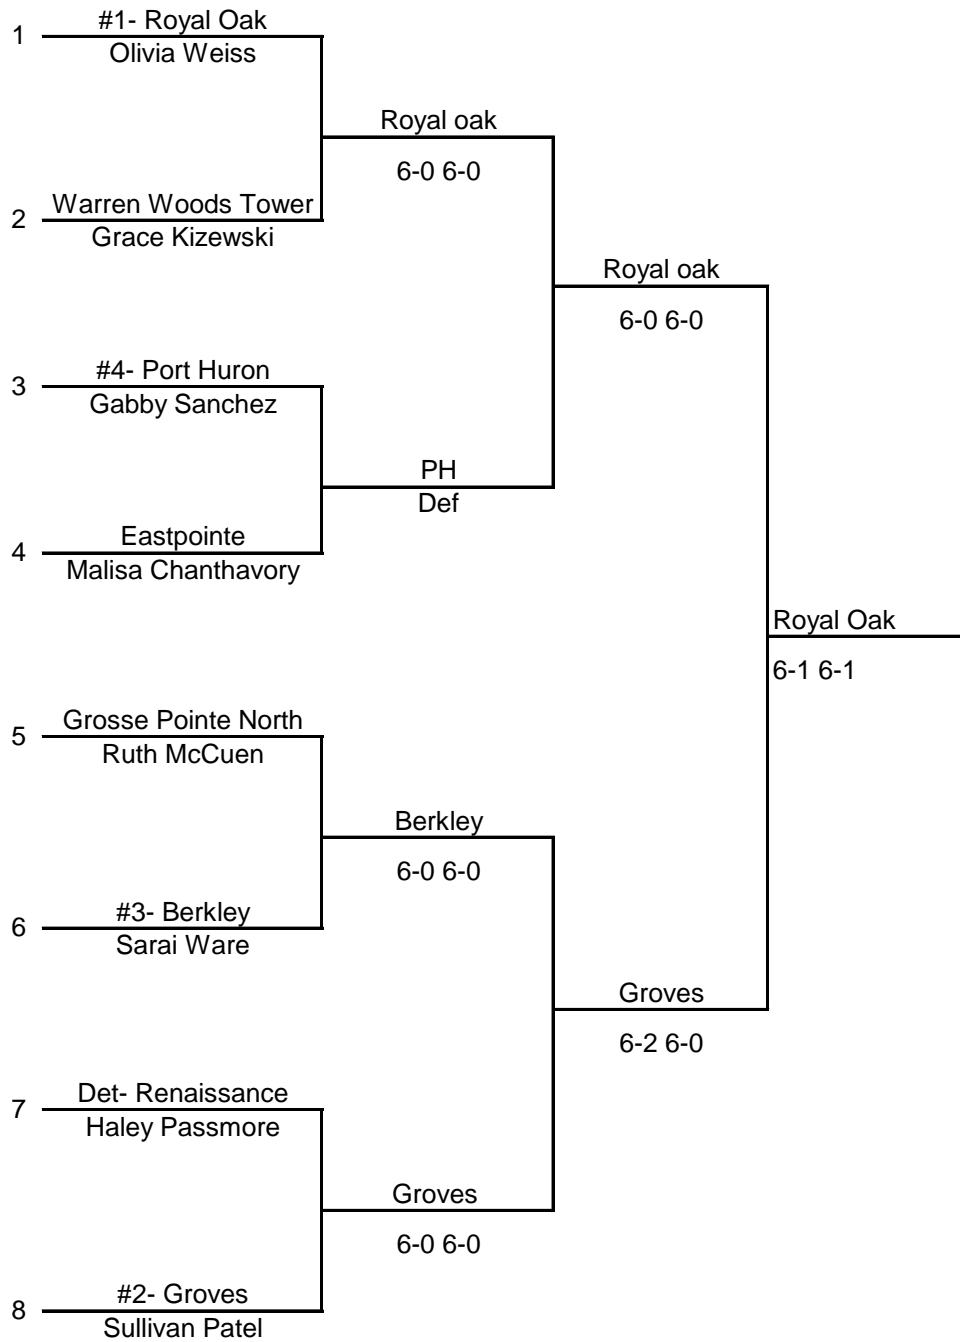

SEEDS

- 1 Royal Oak
- 2 Groves
- 3 Berkley
- 4 Port Huron

SEEDS

1 Groves

2 Berkley

3 Port Huron

4 Grosse Pointe North

SEEDS

1 Berkley

2 Groves

3 Port Huron

4 Grosse Pointe North

SEEDS

1 Groves

2 Berkley

3 Royal Oak

4 Grosse Pointe North

SEEDS

- 1 Groves
- 2 Berkley
- 3 Grosse Pointe North
- 4 Port Huron

MHSAA Region 13

SEEDS

- 1 Groves
- 2 Berkley
- 3 Grosse Pointe North
- 4 Royal Oak

SEEDS

- 1 Groves
- 2 Berkley
- 3 Grosse Pointe North
- 4 Port Huron

SEEDS

- 1 Groves
- 2 Berkley
- 3 Grosse Pointe North
- 4 Port Huron