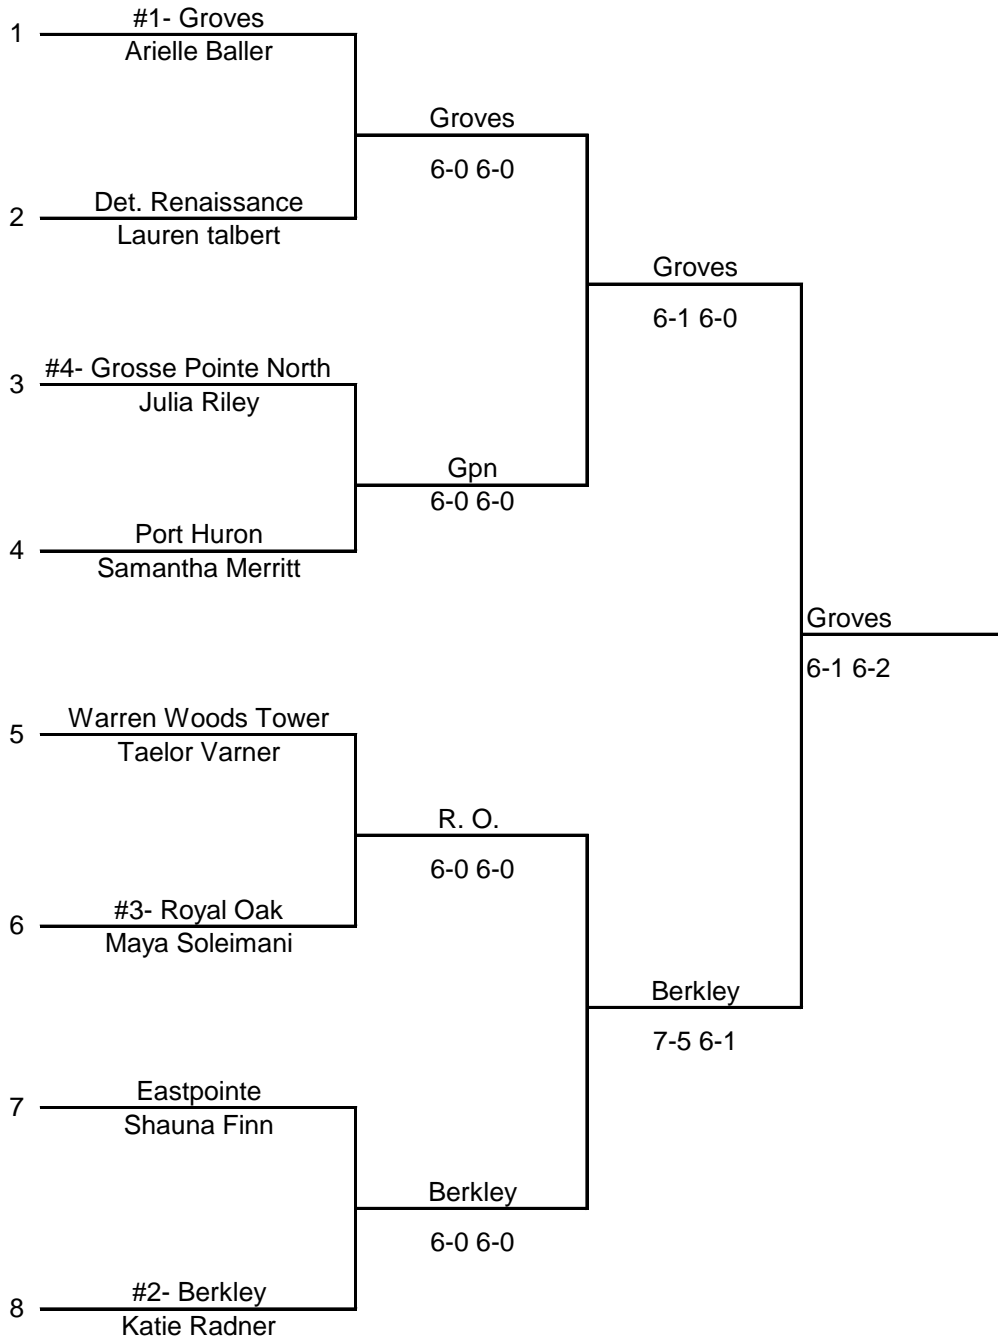

SEEDS

- 1 Royal Oak
- 2 Groves
- 3 Berkley
- 4 Port Huron

SEEDS

1 Groves

2 Berkley

3 Port Huron

4 Grosse Pointe North

SEEDS

1 Berkley

2 Groves

3 Port Huron

4 Grosse Pointe North

SEEDS

1 Groves

2 Berkley

3 Royal Oak

4 Grosse Pointe North

SEEDS

- 1 Groves
- 2 Berkley
- 3 Grosse Pointe North
- 4 Port Huron

MHSAA Region 13

SEEDS

- 1 Groves
- 2 Berkley
- 3 Grosse Pointe North
- 4 Royal Oak

SEEDS

- 1 Groves
- 2 Berkley
- 3 Grosse Pointe North
- 4 Port Huron

SEEDS

- 1 Groves
- 2 Berkley
- 3 Grosse Pointe North
- 4 Port Huron