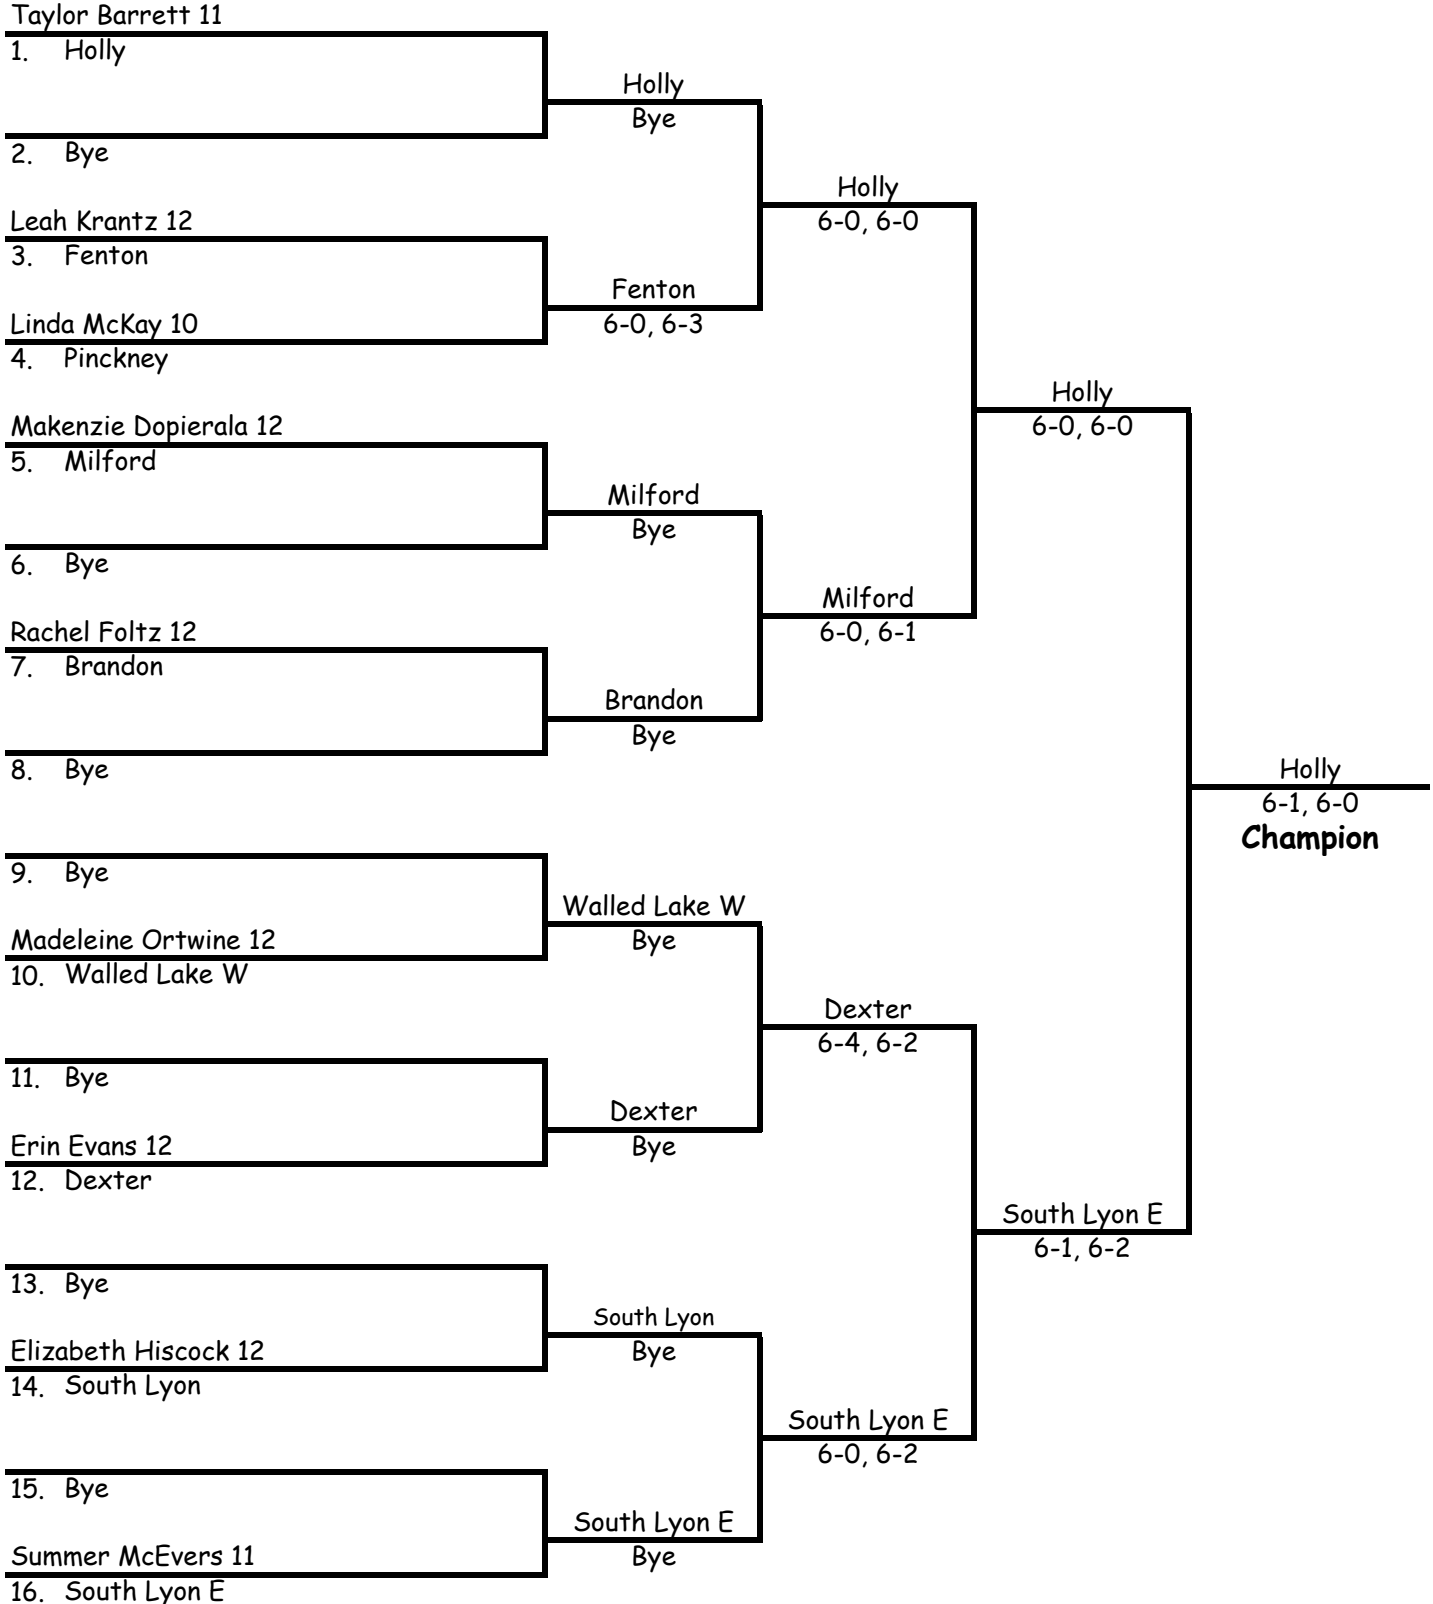

May 17, 2018

1 Singles Championship

Final Results

Top 4 Seeds

1. - Holly	- Taylor Barrett 11
2. - South Lyon E	- Summer McEvers 11
3. - Dexter	- Erin Evans 12
4. - Milford	- Makenzie Dopierala 12