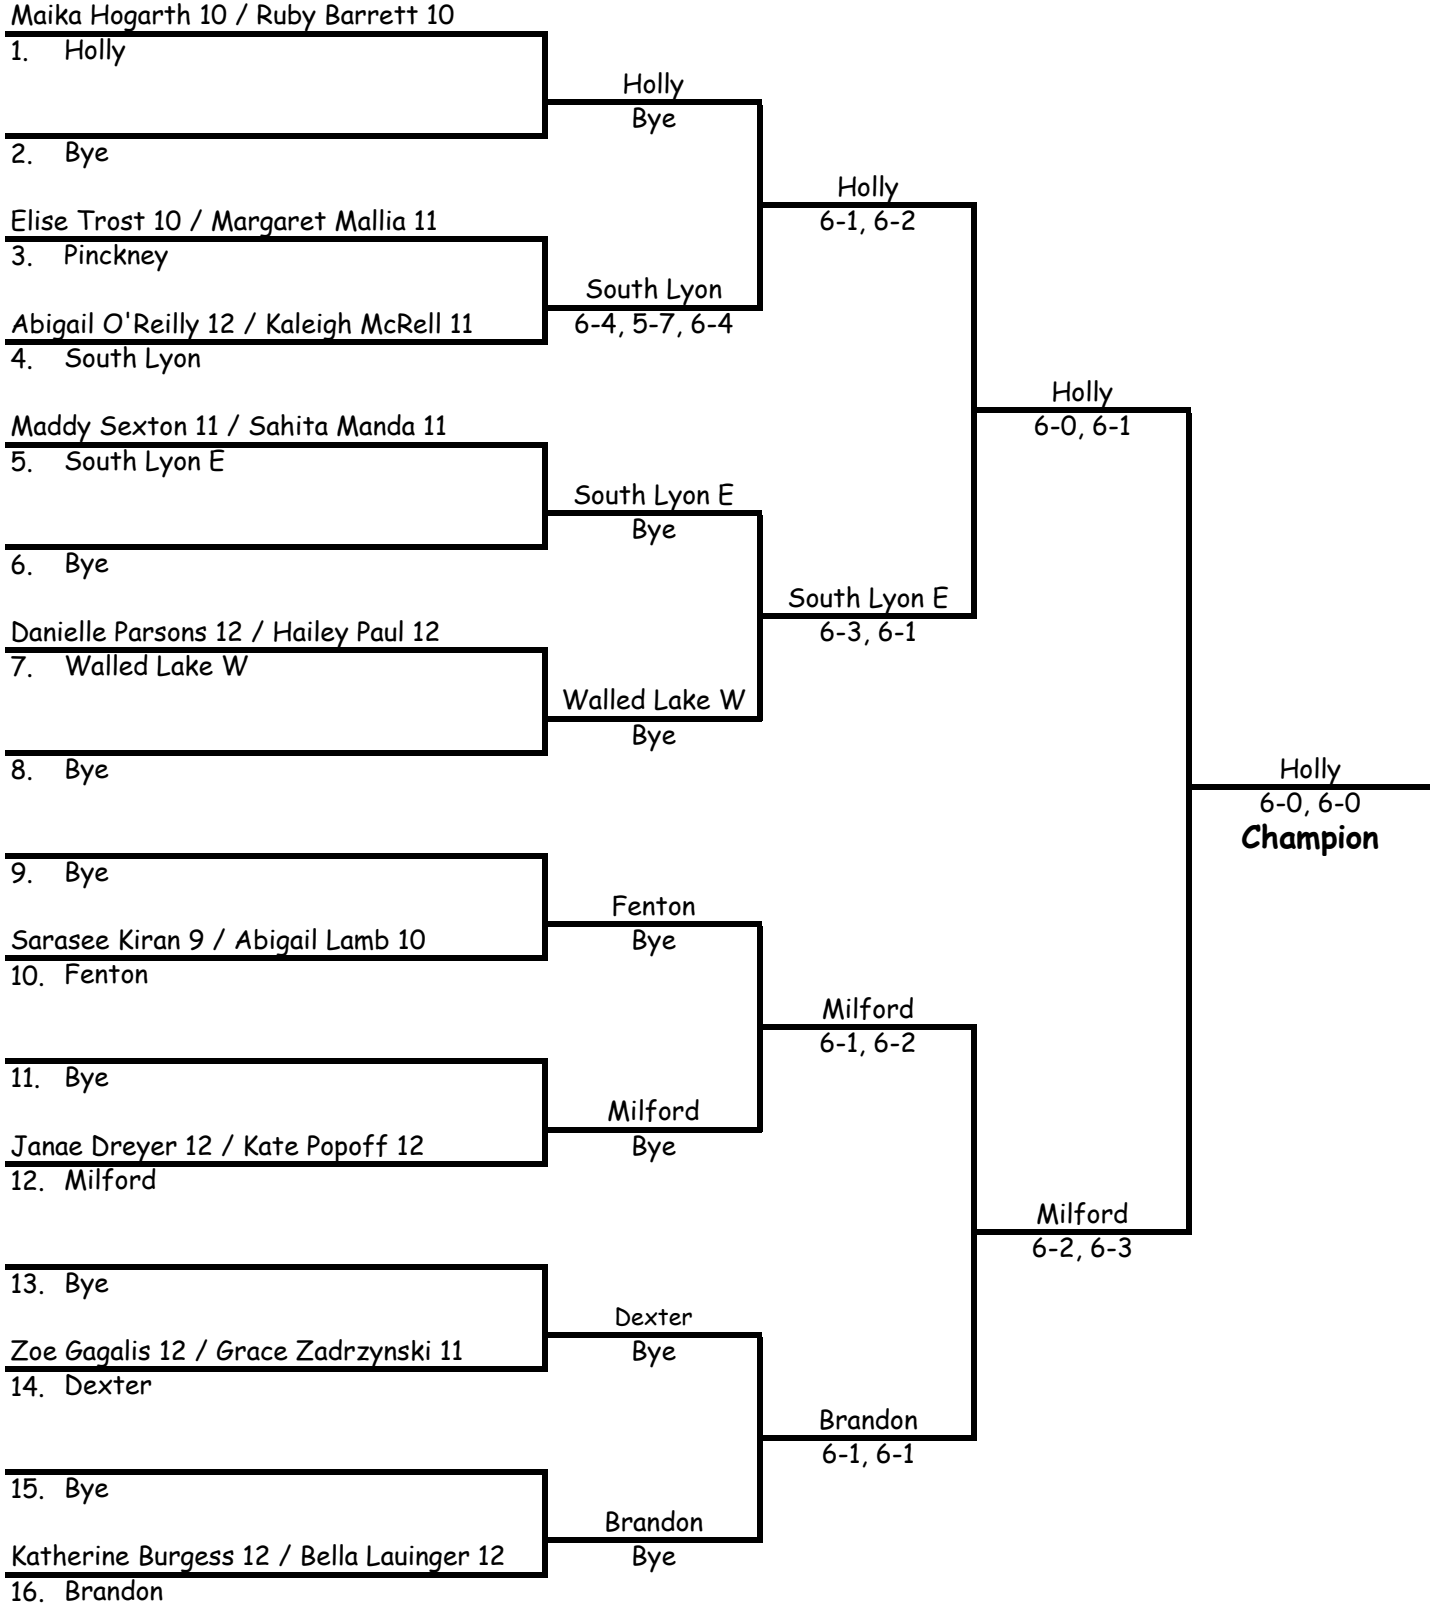

1 Doubles Final Results Championship

Top 4 Seeds

1. - Holly	- Maika Hogarth 10 / Ruby Barrett 10
2. - Brandon	- Katherine Burgess 12 / Bella Lauinger 12
3. - Milford	- Janae Dreyer 12 / Kate Popoff 12
4. - South Lyon E	- Maddy Sexton 11 / Sahita Manda 11