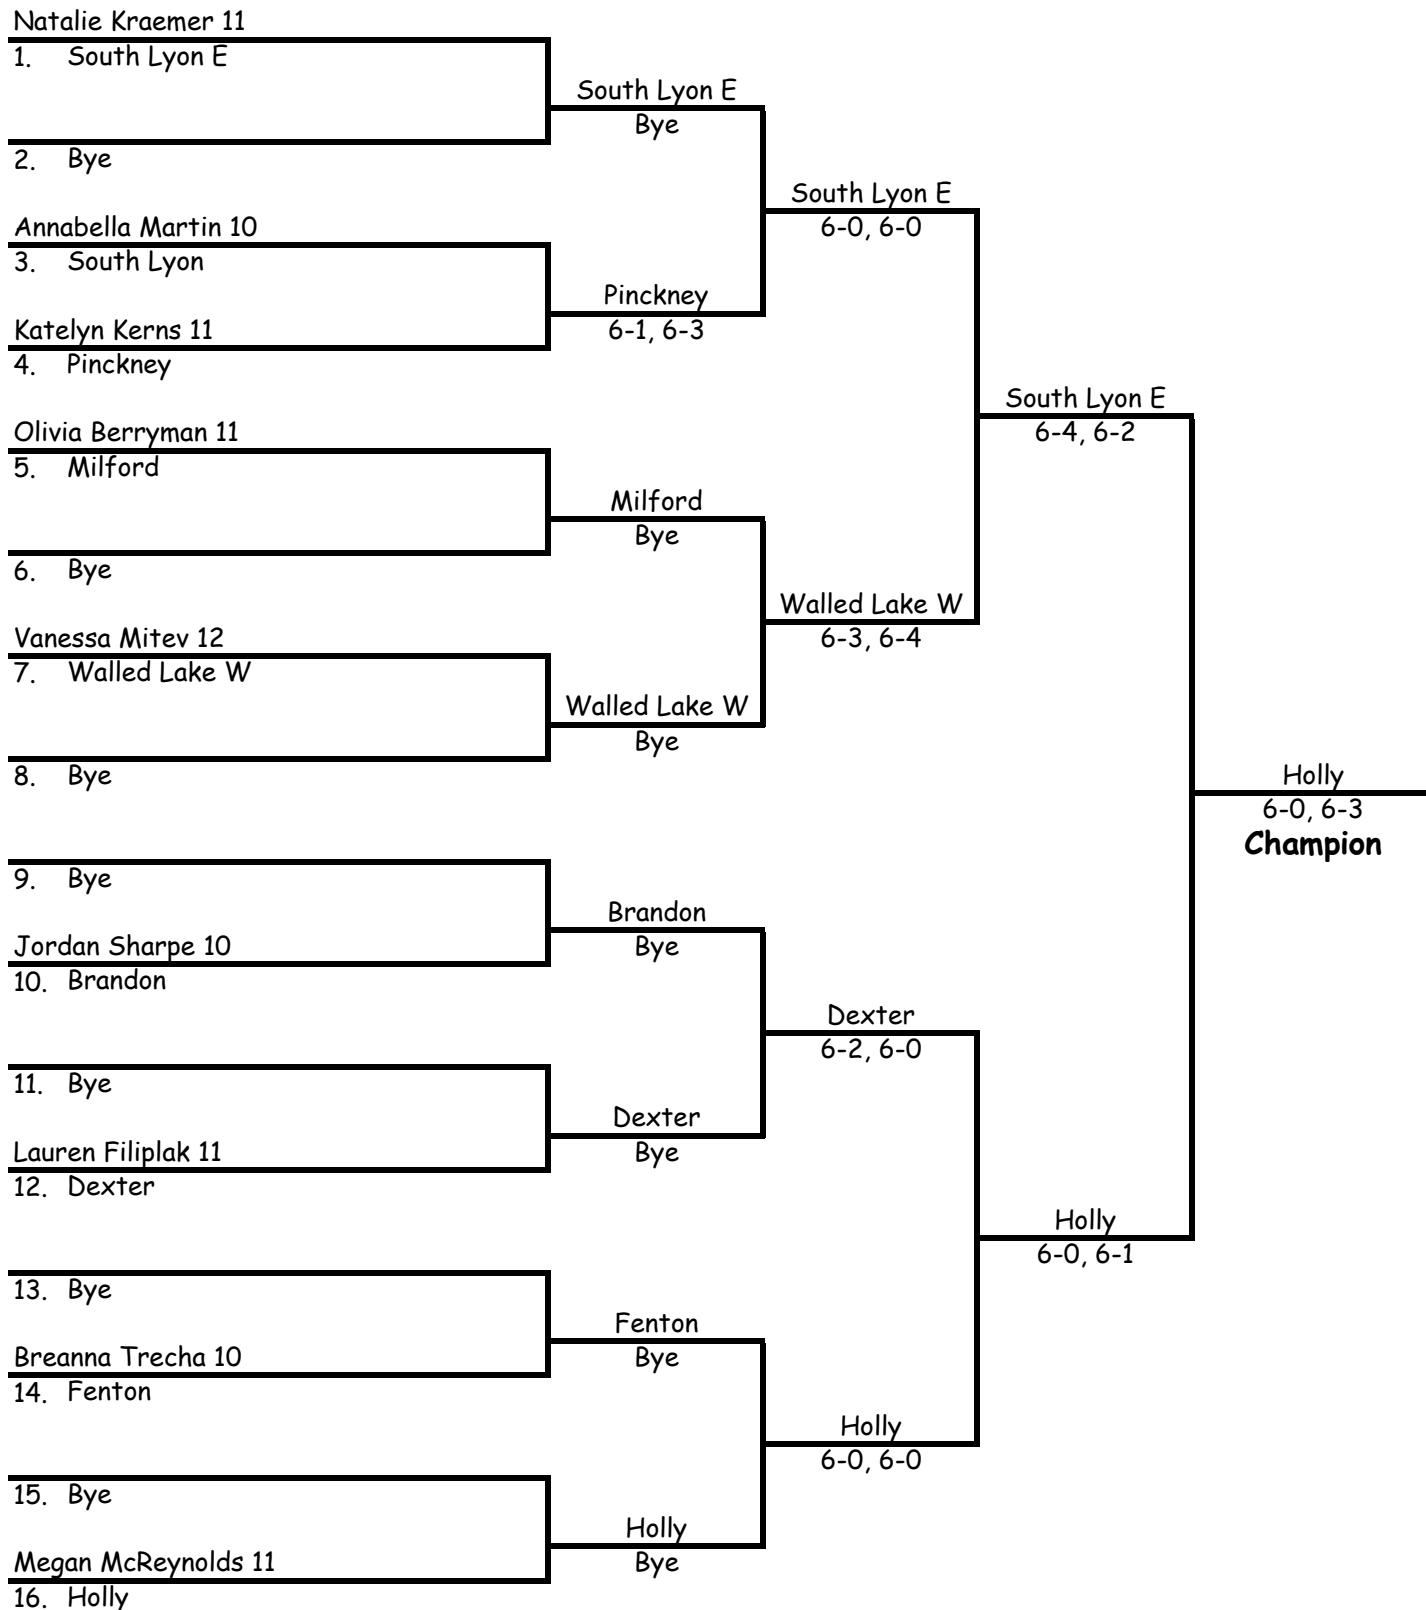

4 Singles Final Results Championship

Top 4 Seeds

1. - South Lyon E	- Natalie Kraemer 11
2. - Holly	- Megan McReynolds 11
3. - Dexter	- Lauren Filiplak 11
4. - Milford	- Olivia Berryman 11