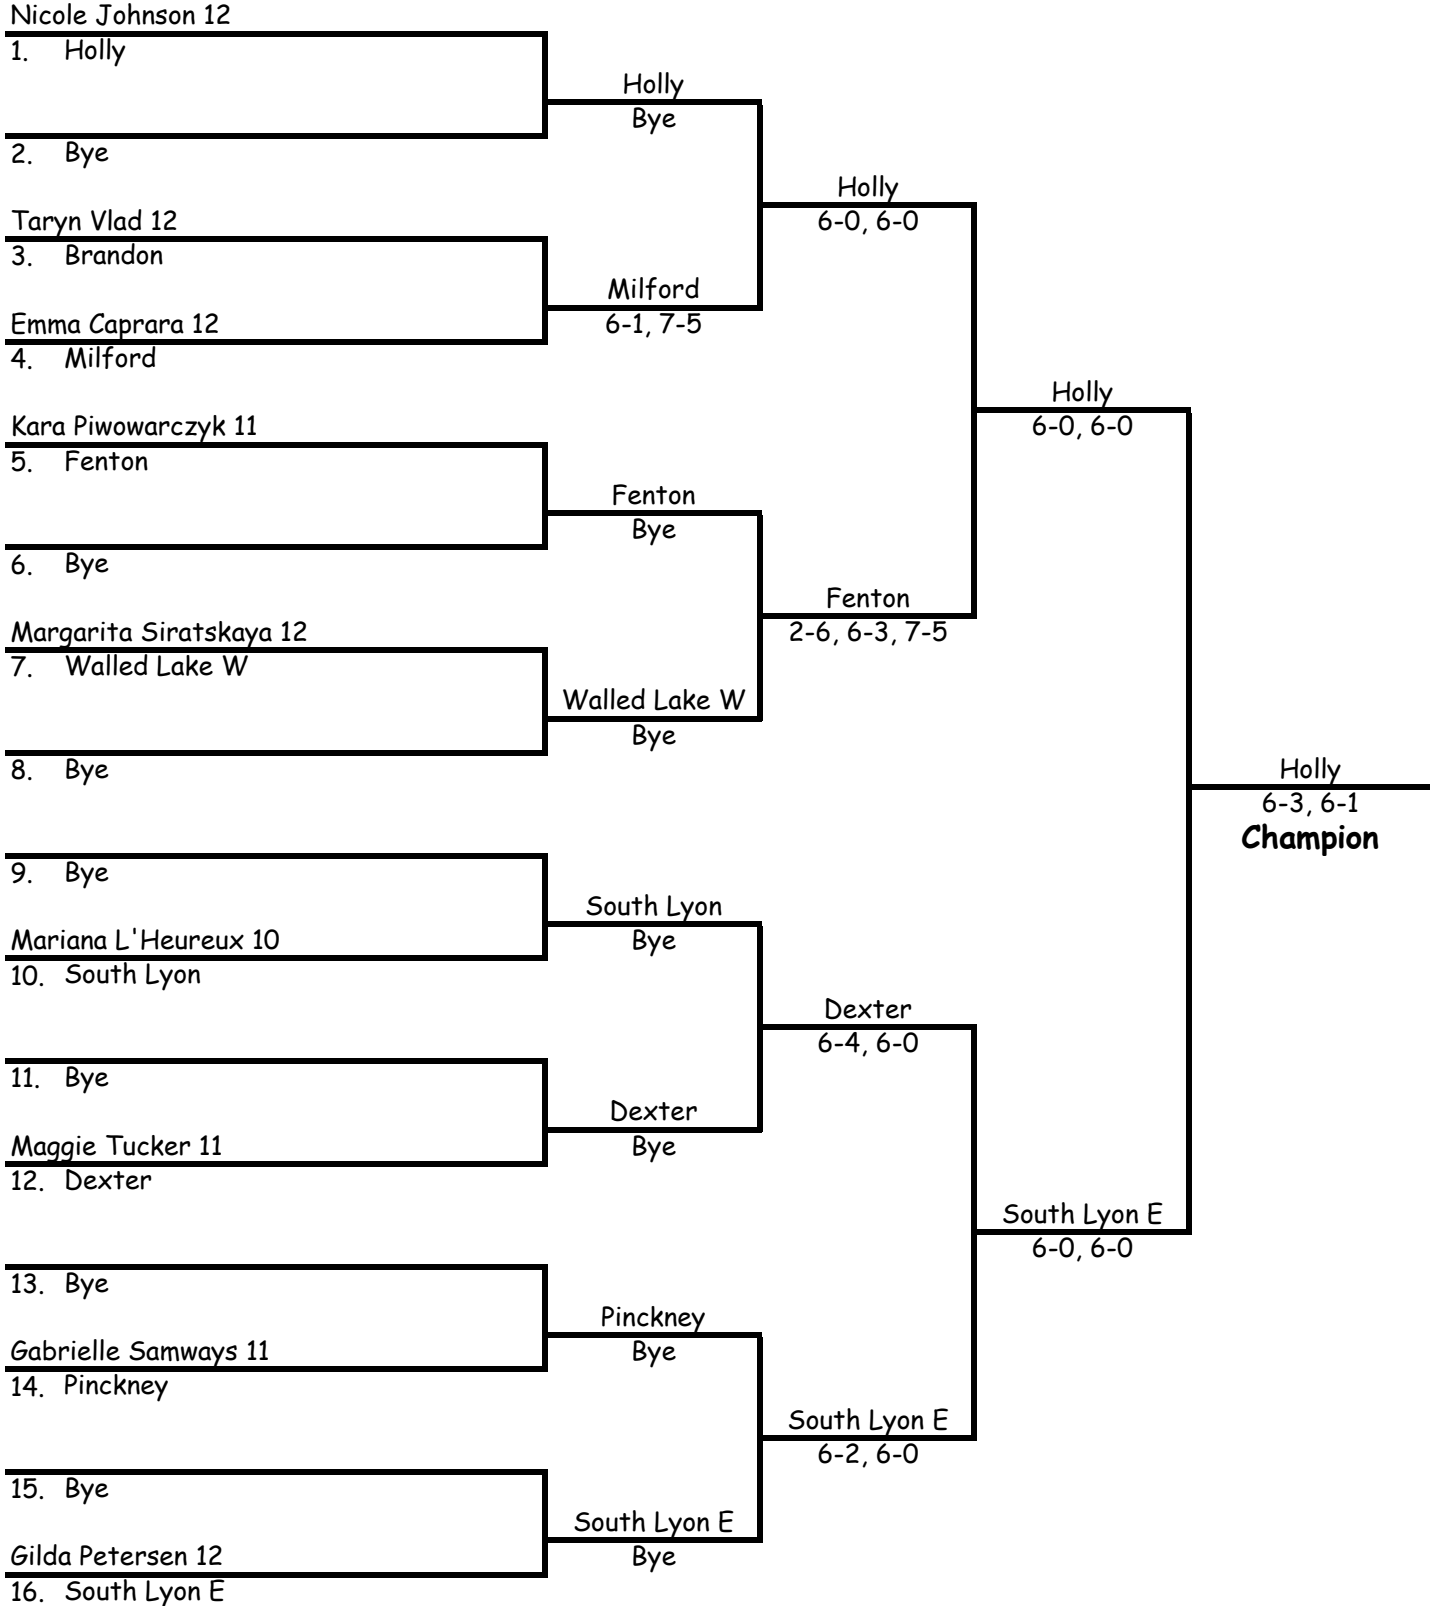

May 17, 2018

2 Singles Championship

Final Results

Top 4 Seeds

1. - Holly	- Nicole Johnson 12
2. - South Lyon E	- Gilda Petersen 12
3. - Dexter	- Maggie Tucker 11
4. - Fenton	- Kara Piwowarczyk 11