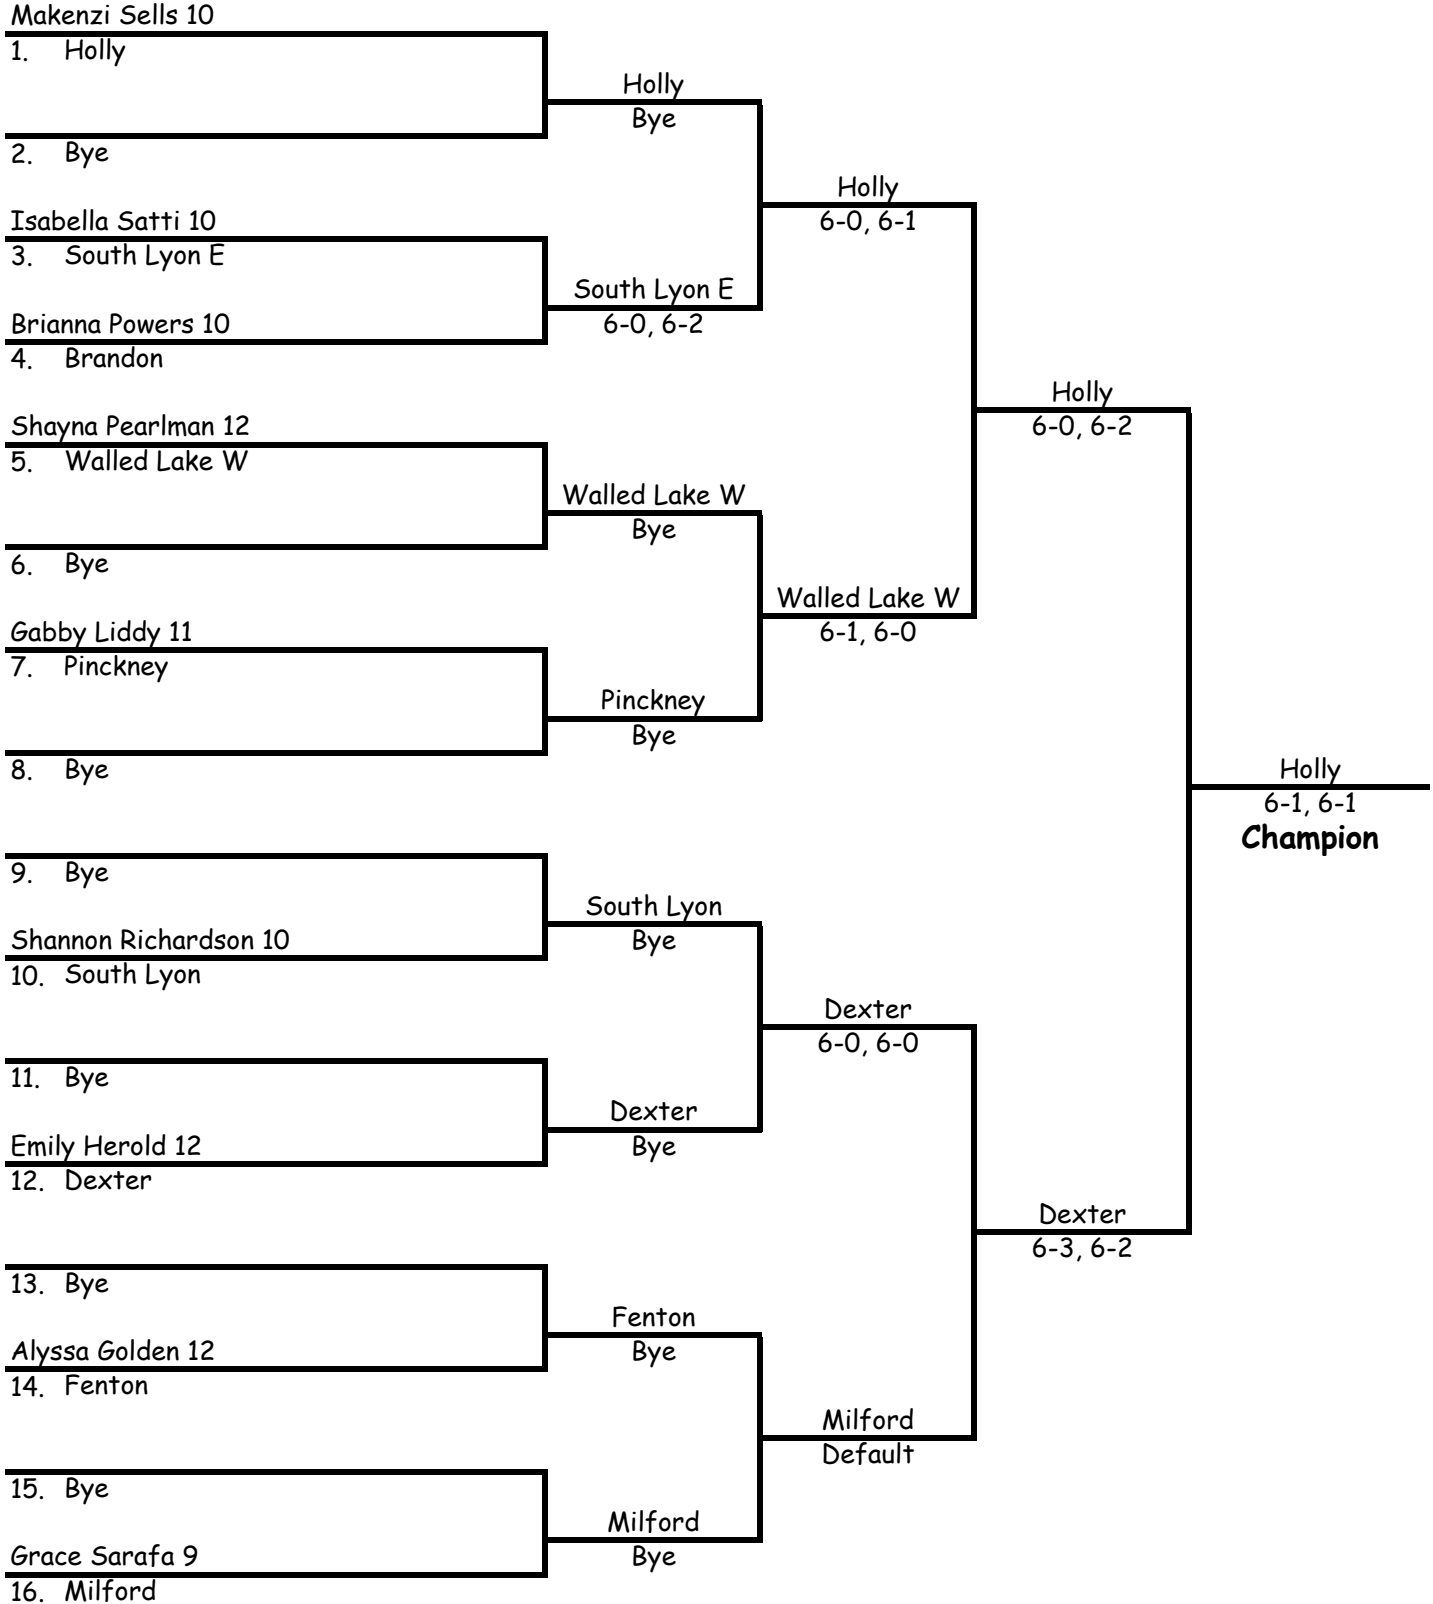

GIRLS TENNIS REGIONAL NO. 11-2

May 17, 2018

3 Singles Championship

Final Results

Top 4 Seeds

- | | |
|--------------------|----------------------|
| 1. - Holly | - Makenzi Sells 10 |
| 2. - Milford | - Grace Sarafa 9 |
| 3. - Dexter | - Emily Herold 12 |
| 4. - Walled Lake W | - Shayna Pearlman 12 |