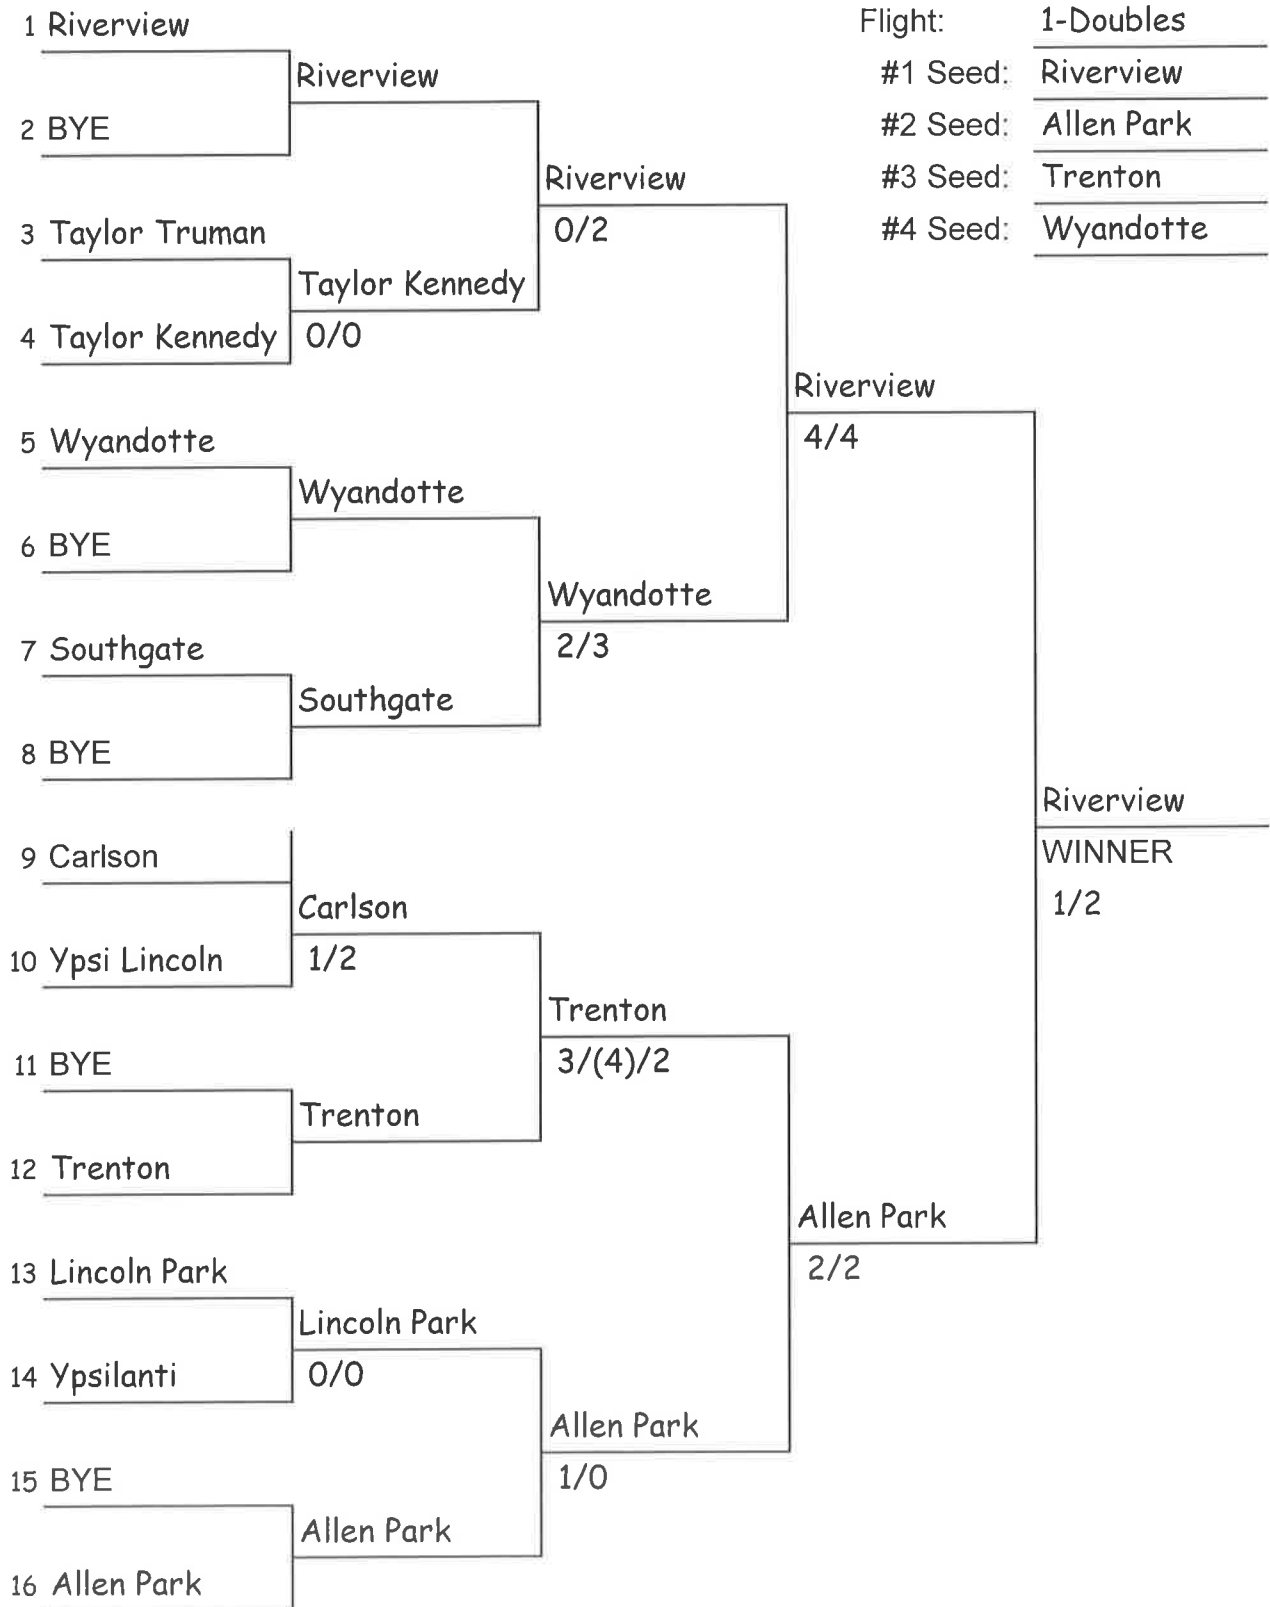

*Riverview Southgate Taylor Kennedy*

*Taylor Truman Trenton Wyandotte*

*Ypsilanti Ypsilanti Lincoln*

**M.H.S.A.A.**  
**2018 GIRLS' TENNIS REGIONAL TOURNAMENT**  
**DIVISION 10-2**

**M.H.S.A.A.**  
**2018 GIRLS' TENNIS REGIONAL TOURNAMENT**  
**DIVISION 10-2**

**M.H.S.A.A.**  
**2018 GIRLS' TENNIS REGIONAL TOURNAMENT**  
**DIVISION 10-2**

Flight: 3-Doubles  
 #1 Seed: Trenton  
 #2 Seed: Riverview  
 #3 Seed: Wyandotte  
 #4 Seed: Allen Park

**M.H.S.A.A.**  
**2018 GIRLS' TENNIS REGIONAL TOURNAMENT**  
**DIVISION 10-2**