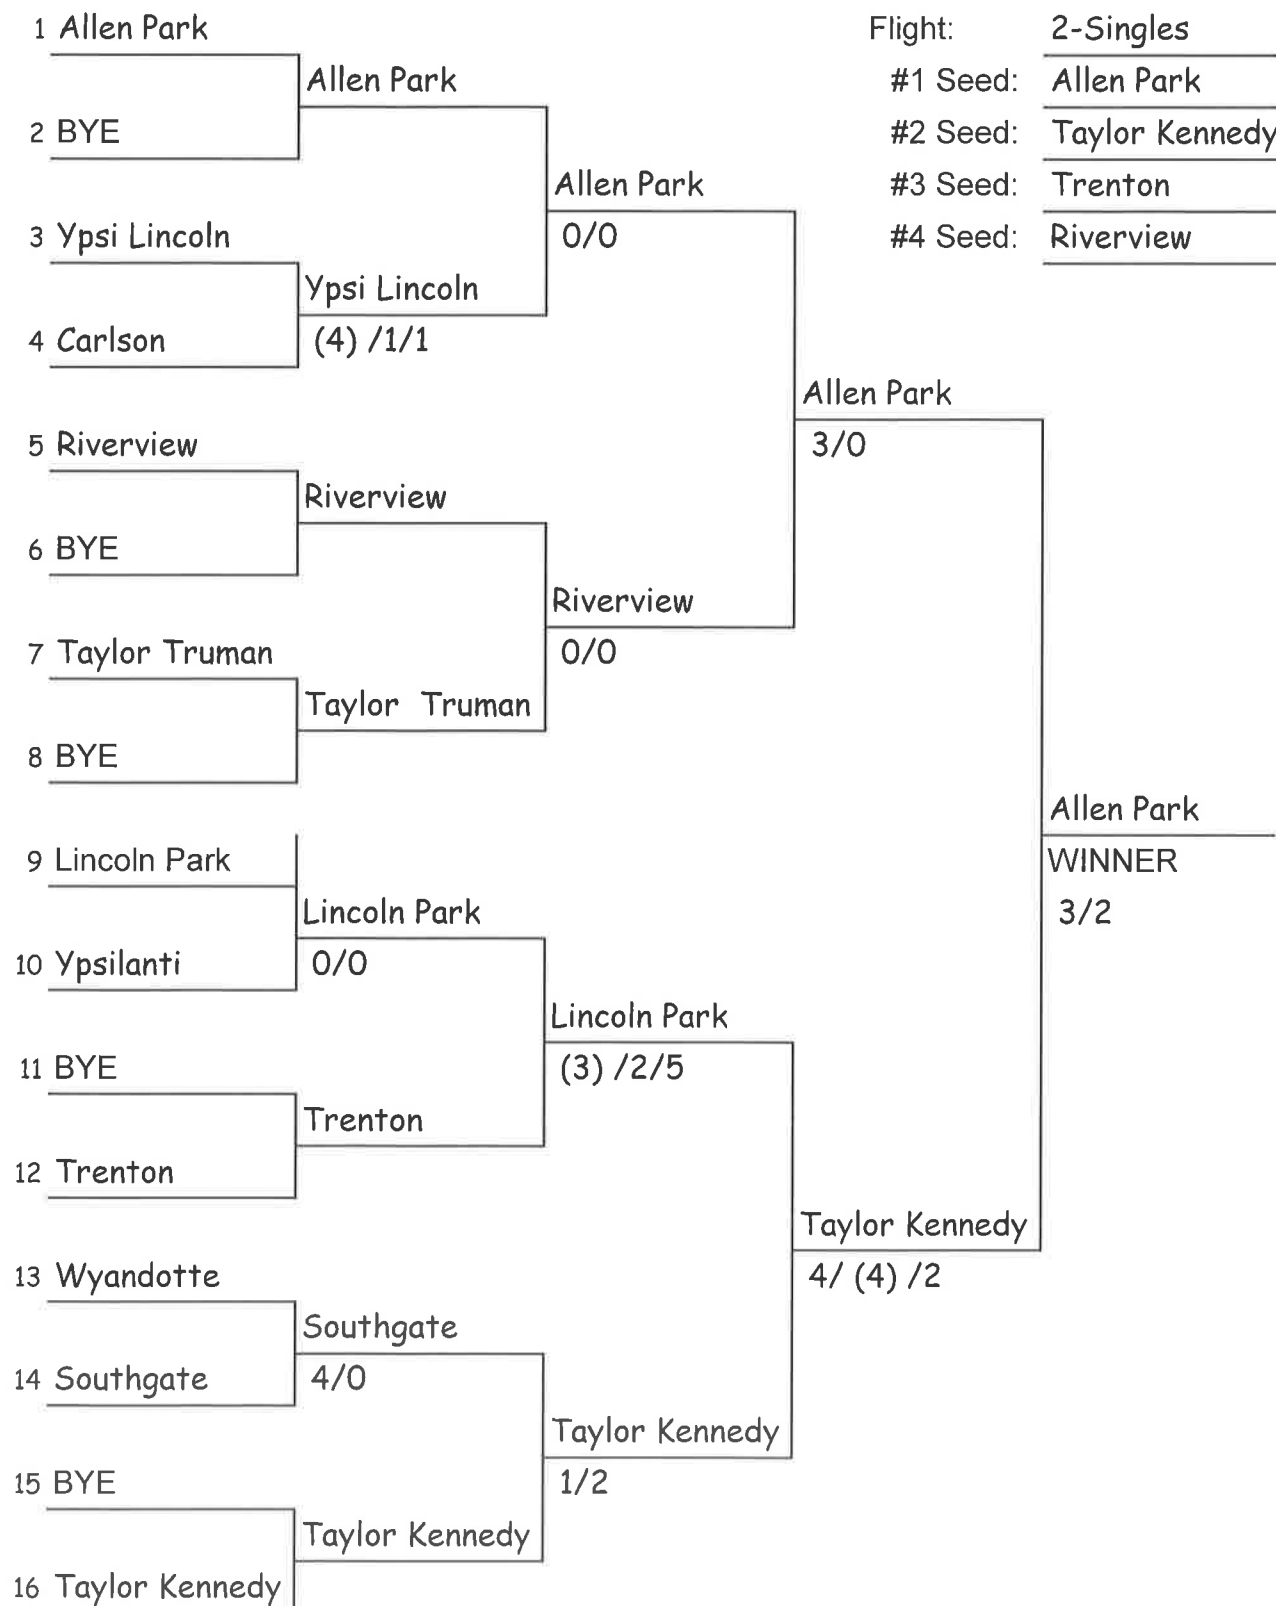

*Riverview Southgate Taylor Kennedy*

*Taylor Truman Trenton Wyandotte*

*Ypsilanti Ypsilanti Lincoln*

## Girls' Tennis Regional 10-2 Results -- May 17th, 2018

	#1s	#2s	#3s	#4s	#1d	#2d	#3d	#4d	TOTAL	PLACE
<b>Allen Park</b>	3	4	3	4	3	4	2	3	26	1
<b>Gibraltar Carlson</b>	1	0	2	1	1	1	1	1	8	6
<b>Lincoln Park</b>	0	2	0	0	1	0	0	1	4	9
<b>Riverview</b>	1	2	1	2	4	2	3	2	17	3
<b>Southgate</b>	1	1	1	1	0	1	1	0	6	7
<b>Taylor Kennedy</b>	4	3	2	2	1	0	0	0	12	4
<b>Taylor Truman</b>	0	0	0	0	0	0	0	0	0	10
<b>Trenton</b>	2	0	4	3	2	3	4	4	22	2
<b>Wyandotte</b>	2	0	1	0	2	2	2	2	11	5
<b>Ypsilanti</b>	0	0	0	0	0	0	0	0	0	10
<b>Ypsi Lincoln</b>	0	1	0	1	0	1	1	1	5	8

Note: 1 pt. per actual win (points for byes only awarded after winning the next match)

1st and 2nd place teams, unless there is a tie for first, qualify for the Division 2 State Tournament

All teams earning 18 or more points also qualify

**M.H.S.A.A.**  
**2018 GIRLS' TENNIS REGIONAL TOURNAMENT**  
**DIVISION 10-2**

**M.H.S.A.A.**  
**2018 GIRLS' TENNIS REGIONAL TOURNAMENT**  
**DIVISION 10-2**

**M.H.S.A.A.**  
**2018 GIRLS' TENNIS REGIONAL TOURNAMENT**  
**DIVISION 10-2**