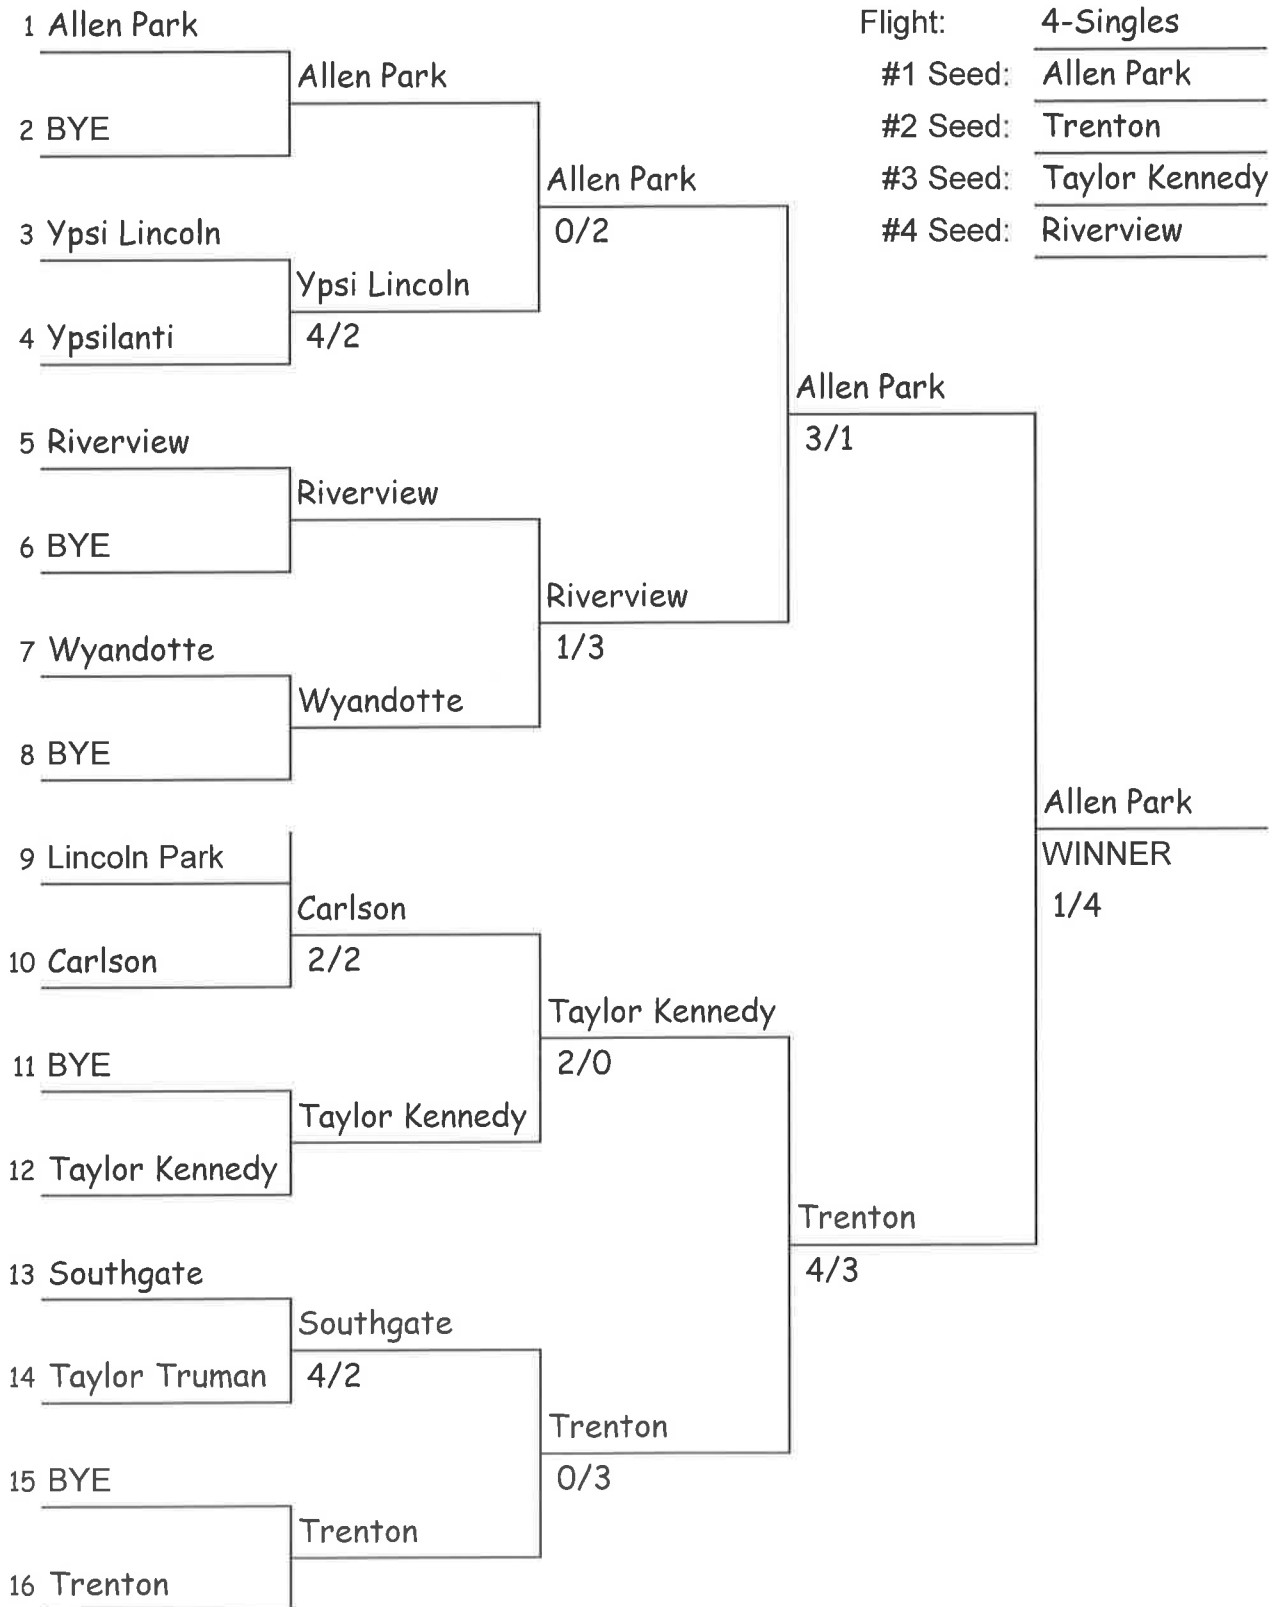

## Girls' Tennis Regional 10-2 Results -- May 17th, 2018

	#1s	#2s	#3s	#4s	#1d	#2d	#3d	#4d	TOTAL	PLACE
<b>Allen Park</b>	3	4	3	4	3	4	2	3	26	1
<b>Gibraltar Carlson</b>	1	0	2	1	1	1	1	1	8	6
<b>Lincoln Park</b>	0	2	0	0	1	0	0	1	4	9
<b>Riverview</b>	1	2	1	2	4	2	3	2	17	3
<b>Southgate</b>	1	1	1	1	0	1	1	0	6	7
<b>Taylor Kennedy</b>	4	3	2	2	1	0	0	0	12	4
<b>Taylor Truman</b>	0	0	0	0	0	0	0	0	0	10
<b>Trenton</b>	2	0	4	3	2	3	4	4	22	2
<b>Wyandotte</b>	2	0	1	0	2	2	2	2	11	5
<b>Ypsilanti</b>	0	0	0	0	0	0	0	0	0	10
<b>Ypsi Lincoln</b>	0	1	0	1	0	1	1	1	5	8

**M.H.S.A.A.**  
**2018 GIRLS' TENNIS REGIONAL TOURNAMENT**  
**DIVISION 10-2**

**M.H.S.A.A.**  
**2018 GIRLS' TENNIS REGIONAL TOURNAMENT**  
**DIVISION 10-2**

**M.H.S.A.A.**  
**2018 GIRLS' TENNIS REGIONAL TOURNAMENT**  
**DIVISION 10-2**

Flight: 3-Doubles  
 #1 Seed: Trenton  
 #2 Seed: Riverview  
 #3 Seed: Wyandotte  
 #4 Seed: Allen Park

**M.H.S.A.A.**  
**2018 GIRLS' TENNIS REGIONAL TOURNAMENT**  
**DIVISION 10-2**