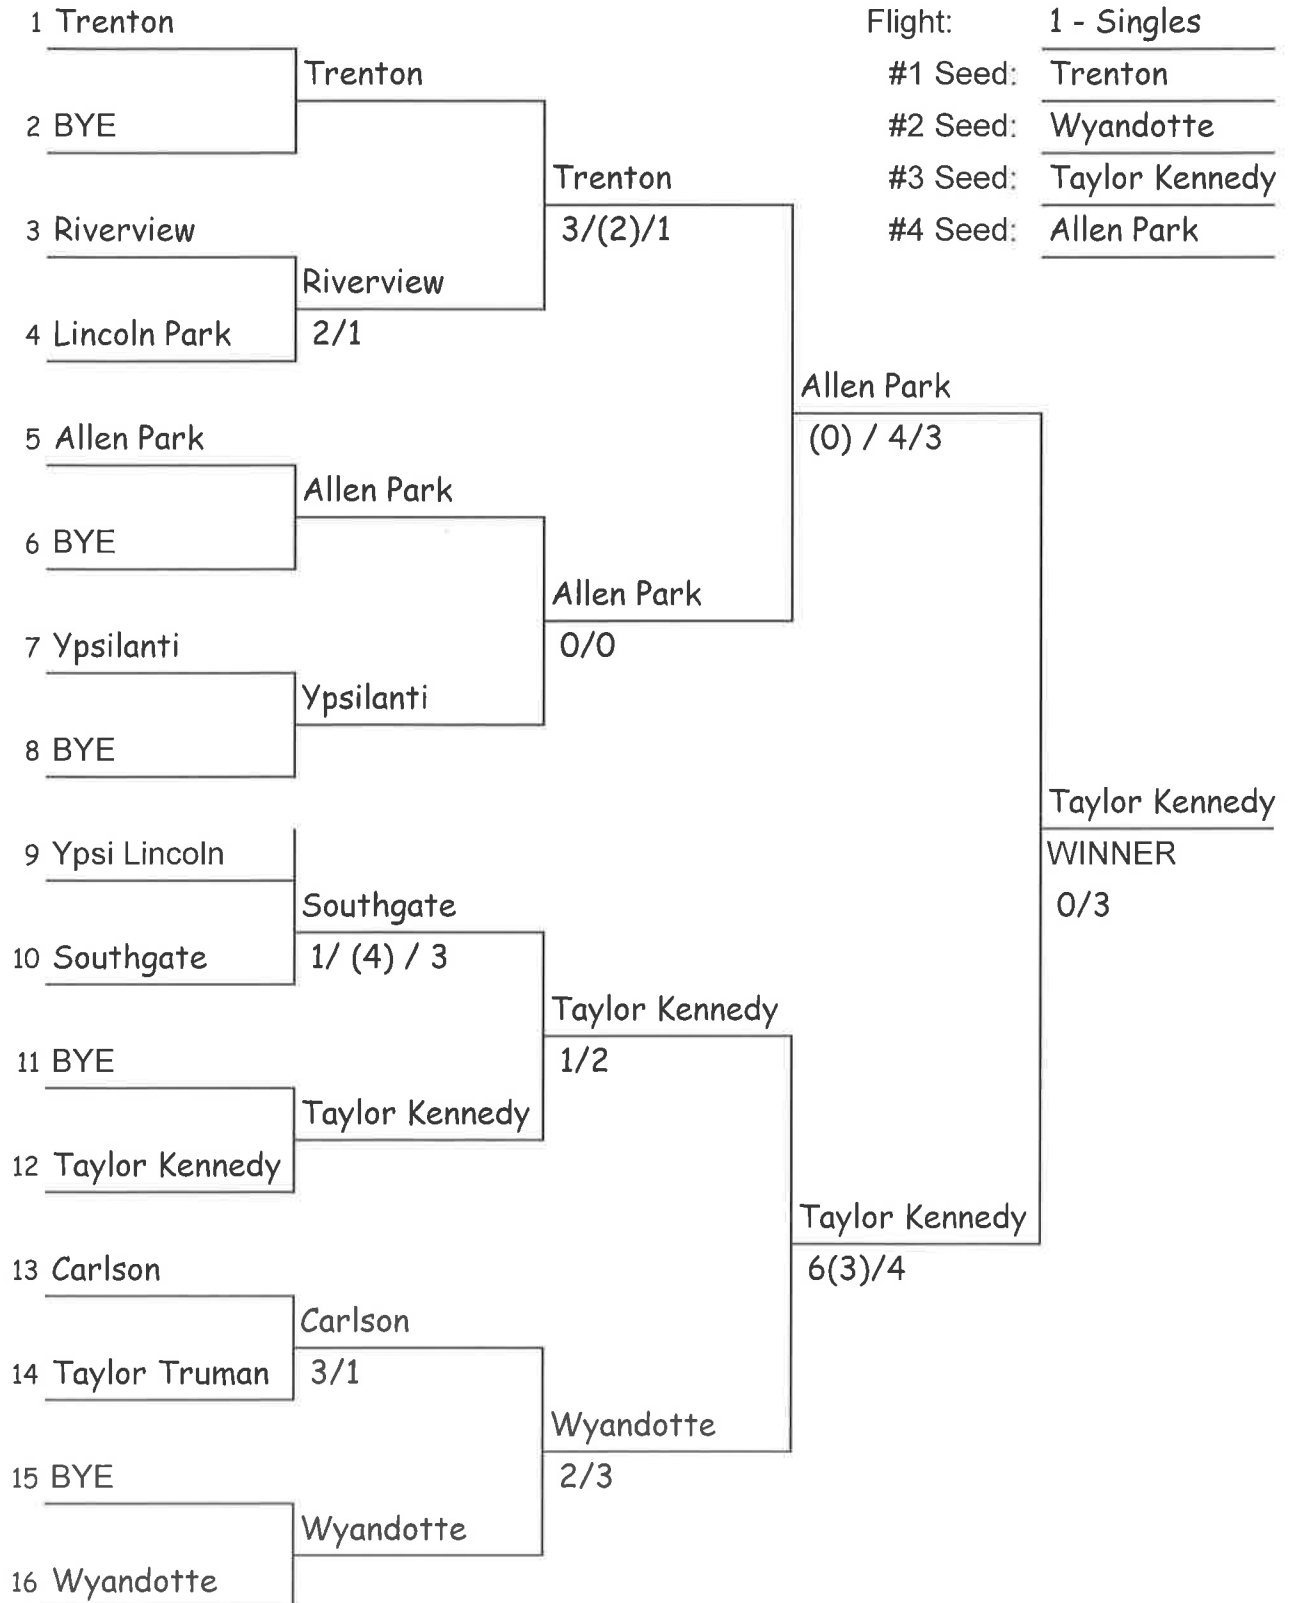

Girls' Tennis Regional 10-2 Results -- May 17th, 2018

	#1s	#2s	#3s	#4s	#1d	#2d	#3d	#4d	TOTAL	PLACE
Allen Park	3	4	3	4	3	4	2	3	26	1
Gibraltar Carlson	1	0	2	1	1	1	1	1	8	6
Lincoln Park	0	2	0	0	1	0	0	1	4	9
Riverview	1	2	1	2	4	2	3	2	17	3
Southgate	1	1	1	1	0	1	1	0	6	7
Taylor Kennedy	4	3	2	2	1	0	0	0	12	4
Taylor Truman	0	0	0	0	0	0	0	0	0	10
Trenton	2	0	4	3	2	3	4	4	22	2
Wyandotte	2	0	1	0	2	2	2	2	11	5
Ypsilanti	0	0	0	0	0	0	0	0	0	10
Ypsi Lincoln	0	1	0	1	0	1	1	1	5	8

Note: 1 pt. per actual win (points for byes only awarded after winning the next match)

1st and 2nd place teams, unless there is a tie for first, qualify for the Division 2 State Tournament

All teams earning 18 or more points also qualify

M.H.S.A.A.
2018 GIRLS' TENNIS REGIONAL TOURNAMENT
DIVISION 10-2