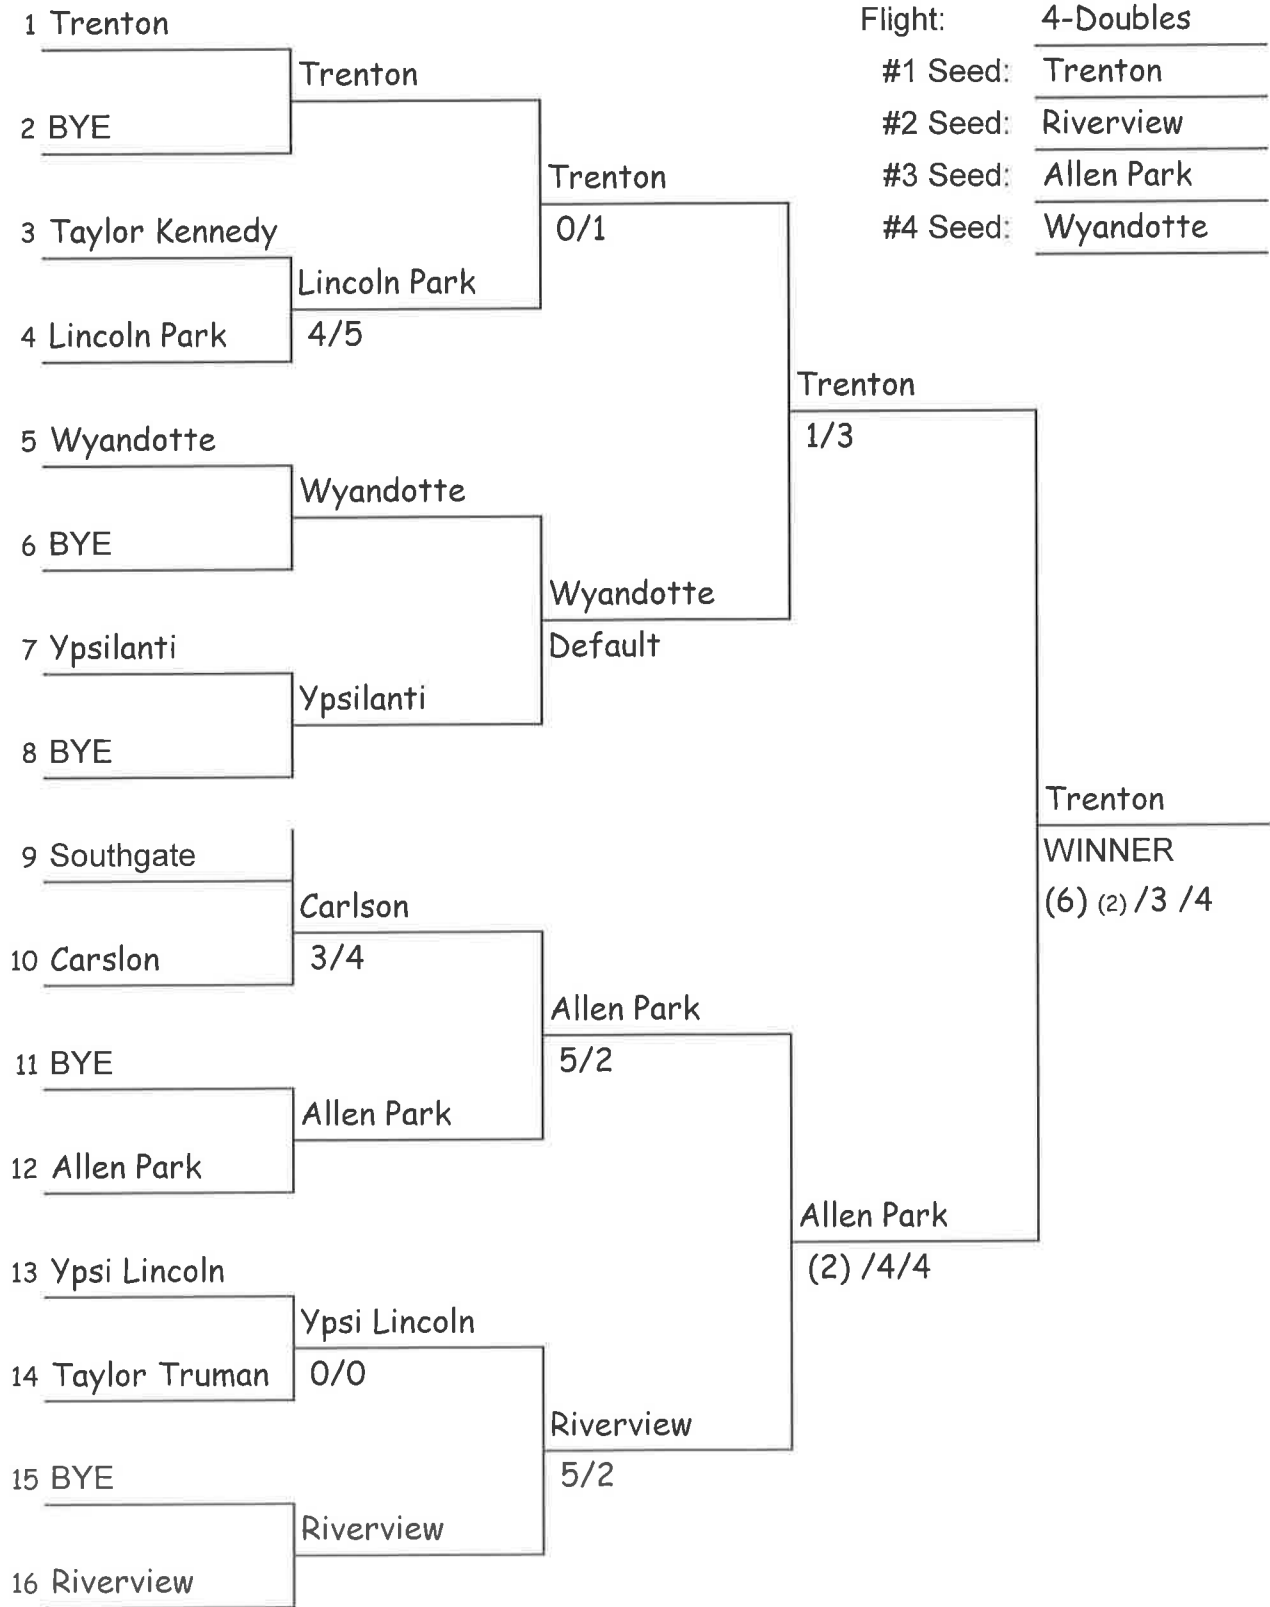

**M.H.S.A.A.**  
**2018 GIRLS' TENNIS REGIONAL TOURNAMENT**  
**DIVISION 10-2**

**M.H.S.A.A.**  
**2018 GIRLS' TENNIS REGIONAL TOURNAMENT**  
**DIVISION 10-2**

**M.H.S.A.A.**  
**2018 GIRLS' TENNIS REGIONAL TOURNAMENT**  
**DIVISION 10-2**

Flight: 3-Doubles  
 #1 Seed: Trenton  
 #2 Seed: Riverview  
 #3 Seed: Wyandotte  
 #4 Seed: Allen Park

**M.H.S.A.A.**  
**2018 GIRLS' TENNIS REGIONAL TOURNAMENT**  
**DIVISION 10-2**

## 2018 Girls' Tennis Regional 10-2 Lineups

Allen Park			Gibraltar Carlson			Lincoln Park			Riverview			Southgate		
#	Player	Gr.	#	Player	Gr.	#	Player	Gr.	#	Player	Gr.	#	Player	Gr.
1s	Emma Gauthier	11	1s	Bella Palazzola	12	1s	Rosario Moreno	12	1s	Alexis Ganop	12	1s	Carly Picklo	10
2s	Betahany Posey	11	2s	Sophia Skaratovich	12	2s	Jordynn Smith	10	2s	Christine Miller	12	2s	Jenna Majeske	12
3s	Ashley Stanley	9	3s	Ashley Smith	12	3s	Amanda Stanckik	12	3s	Seher Azem	12	3s	Lydia Maloney	12
4s	Rachel Hadvina	12	4s	Samantha Montry	12	4s	Trinity Schmelter	10	4s	Kelsie Fisher	11	4s	Hannah Pafford	10
1d	Leah Schlesinger	12	1d	Megan Adkins	12	1d	Rosa Garcia	12	1d	Lauren Kaczor	12	1d	Brittina Pinkowski	12
	Gwen Ruetz	10		Lauren Howard	12		Sam Kordish	12		Charlotte Sass	11		Monica Schiffer	12
2d	Abbey Skarbinski	12	2d	Ashley Mazur	12	2d	Alice Pina	10	2d	Jennifer Haase	12	2d	Lexi Nadolsky	11
	Daelin Ruetz	12		Emma Brake	11		Destiny Falcoln	11		Hannah Morin	12		Faith Vignola	11
3d	Ally Bartholomew	12	3d	Jeeann Sales	12	3d	Melissa Marquez	11	3d	Thalia Delgado	12	3d	Sydney Manor	12
	Lily Andrysiak	10		Clare Livernois	11		Yesenia Doleon	11		Alison Naif	12		Ava Peryam	9
4d	McKenna Martin	12	4d	Izzy Trueblood	10	4d	Lexie Chapa	11	4d	Madison McClendan	10	4d	Elle Larion	10
	Katie Braun	10		Elliah Shank	10		Britney Dasacco	12		Brittany Silbough	10		Nathalya Anderson	12