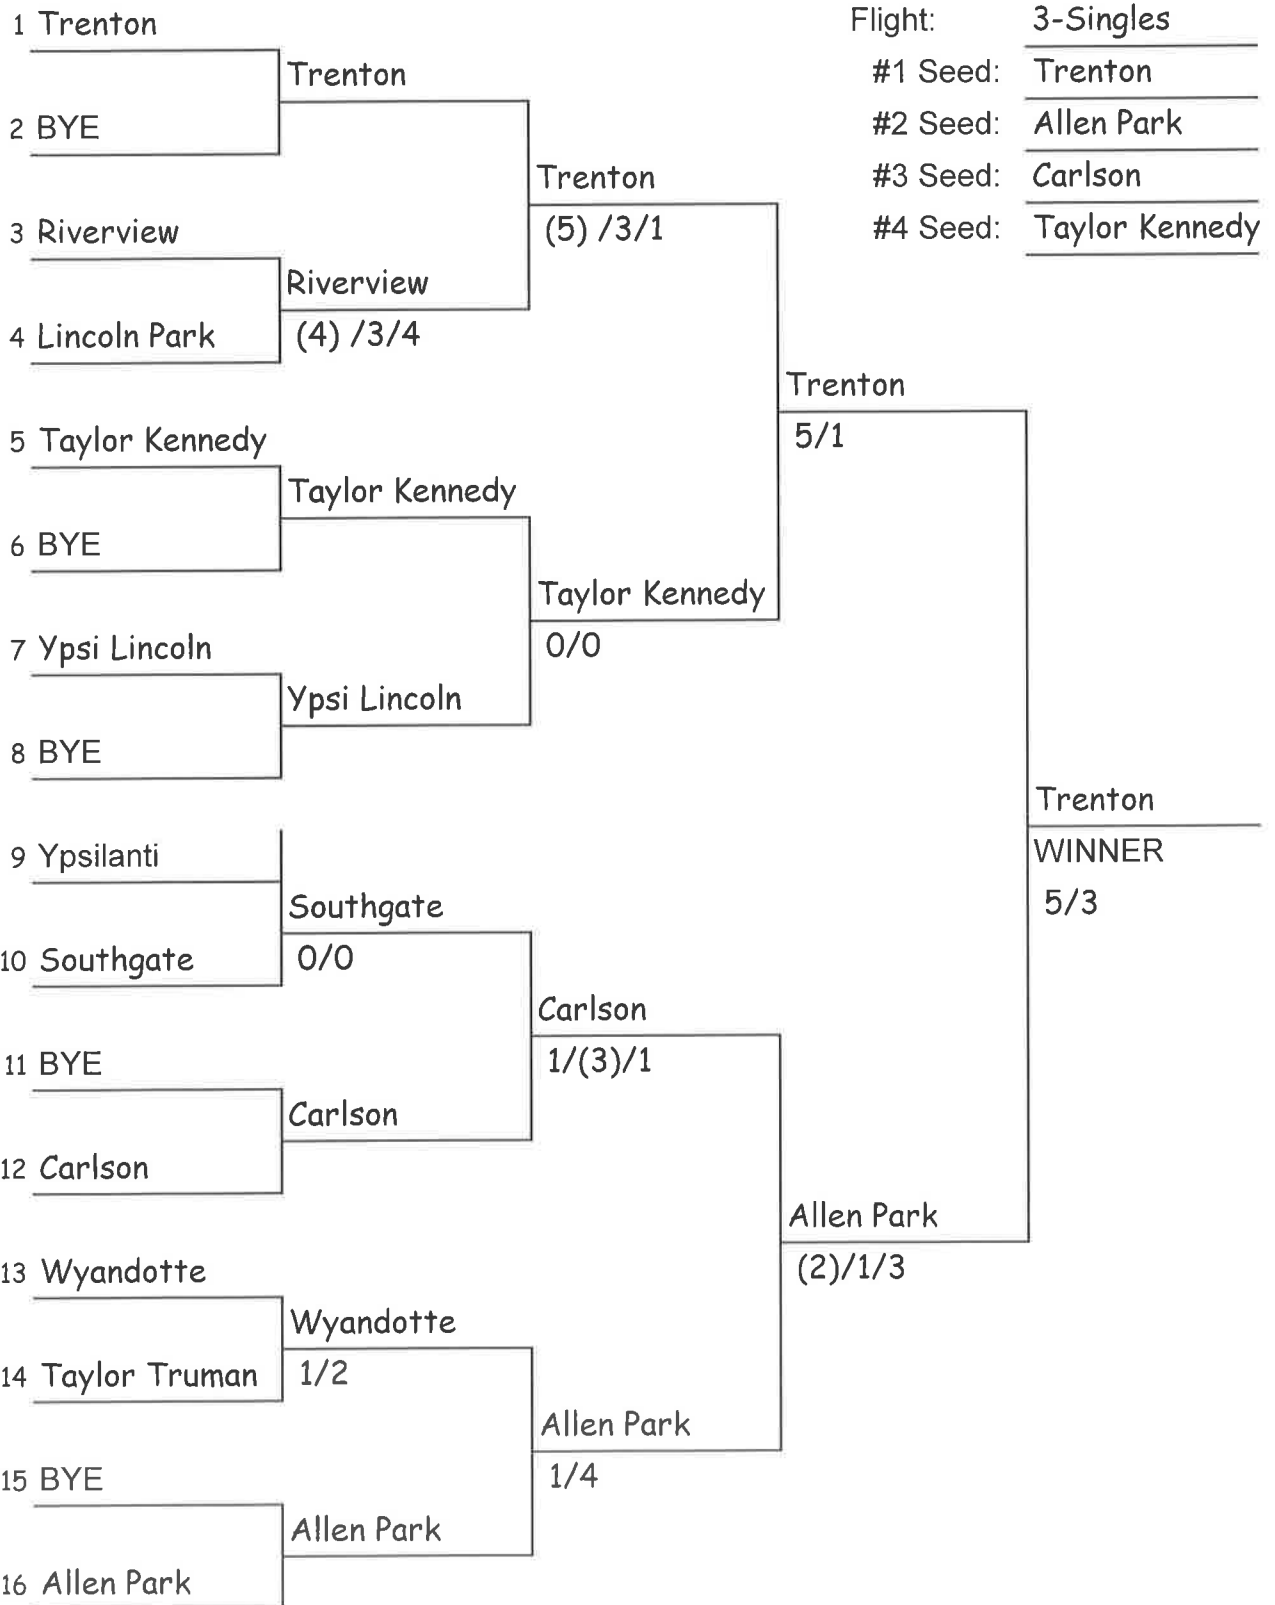

*Riverview Southgate Taylor Kennedy*

*Taylor Truman Trenton Wyandotte*

*Ypsilanti Ypsilanti Lincoln*

## Girls' Tennis Regional 10-2 Results -- May 17th, 2018

	#1s	#2s	#3s	#4s	#1d	#2d	#3d	#4d	TOTAL	PLACE
<b>Allen Park</b>	3	4	3	4	3	4	2	3	26	1
<b>Gibraltar Carlson</b>	1	0	2	1	1	1	1	1	8	6
<b>Lincoln Park</b>	0	2	0	0	1	0	0	1	4	9
<b>Riverview</b>	1	2	1	2	4	2	3	2	17	3
<b>Southgate</b>	1	1	1	1	0	1	1	0	6	7
<b>Taylor Kennedy</b>	4	3	2	2	1	0	0	0	12	4
<b>Taylor Truman</b>	0	0	0	0	0	0	0	0	0	10
<b>Trenton</b>	2	0	4	3	2	3	4	4	22	2
<b>Wyandotte</b>	2	0	1	0	2	2	2	2	11	5
<b>Ypsilanti</b>	0	0	0	0	0	0	0	0	0	10
<b>Ypsi Lincoln</b>	0	1	0	1	0	1	1	1	5	8

Note: 1 pt. per actual win (points for byes only awarded after winning the next match)

1st and 2nd place teams, unless there is a tie for first, qualify for the Division 2 State Tournament

All teams earning 18 or more points also qualify

**M.H.S.A.A.**  
**2018 GIRLS' TENNIS REGIONAL TOURNAMENT**  
**DIVISION 10-2**

**M.H.S.A.A.**  
**2018 GIRLS' TENNIS REGIONAL TOURNAMENT**  
**DIVISION 10-2**

**M.H.S.A.A.**  
**2018 GIRLS' TENNIS REGIONAL TOURNAMENT**  
**DIVISION 10-2**