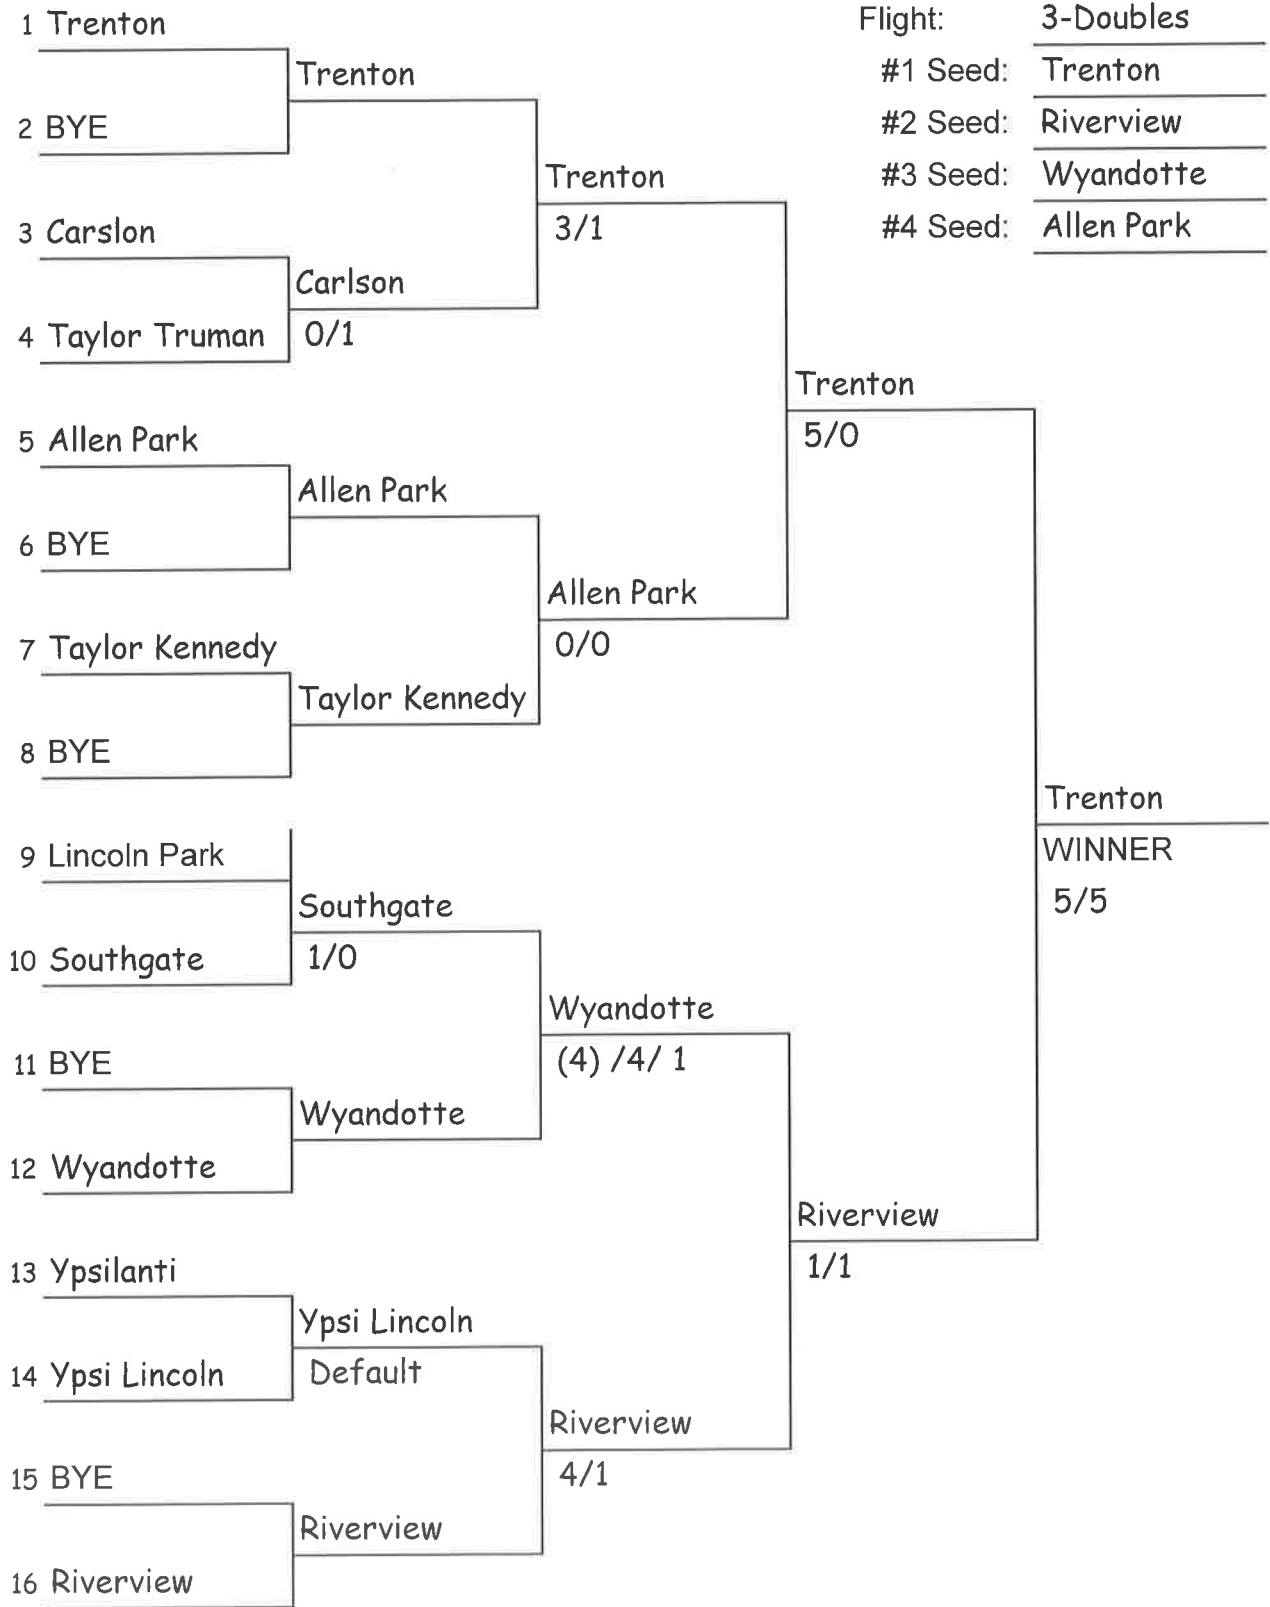

*Riverview Southgate Taylor Kennedy*

*Taylor Truman Trenton Wyandotte*

*Ypsilanti Ypsilanti Lincoln*

**M.H.S.A.A.**  
**2018 GIRLS' TENNIS REGIONAL TOURNAMENT**  
**DIVISION 10-2**

**M.H.S.A.A.**  
**2018 GIRLS' TENNIS REGIONAL TOURNAMENT**  
**DIVISION 10-2**

**M.H.S.A.A.**  
**2018 GIRLS' TENNIS REGIONAL TOURNAMENT**  
**DIVISION 10-2**

Flight: 3-Doubles  
 #1 Seed: Trenton  
 #2 Seed: Riverview  
 #3 Seed: Wyandotte  
 #4 Seed: Allen Park

**M.H.S.A.A.**  
**2018 GIRLS' TENNIS REGIONAL TOURNAMENT**  
**DIVISION 10-2**

## 2018 Girls' Tennis Regional 10-2 Lineups

Allen Park			Gibraltar Carlson			Lincoln Park			Riverview			Southgate		
#	Player	Gr.	#	Player	Gr.	#	Player	Gr.	#	Player	Gr.	#	Player	Gr.
1s	Emma Gauthier	11	1s	Bella Palazzola	12	1s	Rosario Moreno	12	1s	Alexis Ganop	12	1s	Carly Picklo	10
2s	Betahany Posey	11	2s	Sophia Skaratovich	12	2s	Jordynn Smith	10	2s	Christine Miller	12	2s	Jenna Majeske	12
3s	Ashley Stanley	9	3s	Ashley Smith	12	3s	Amanda Stanckik	12	3s	Seher Azem	12	3s	Lydia Maloney	12
4s	Rachel Hadvina	12	4s	Samantha Montry	12	4s	Trinity Schmelter	10	4s	Kelsie Fisher	11	4s	Hannah Pafford	10
1d	Leah Schlesinger	12	1d	Megan Adkins	12	1d	Rosa Garcia	12	1d	Lauren Kaczor	12	1d	Brittina Pinkowski	12
	Gwen Ruetz	10		Lauren Howard	12		Sam Kordish	12		Charlotte Sass	11		Monica Schiffer	12
2d	Abbey Skarbinski	12	2d	Ashley Mazur	12	2d	Alice Pina	10	2d	Jennifer Haase	12	2d	Lexi Nadolsky	11
	Daelin Ruetz	12		Emma Brake	11		Destiny Falcoln	11		Hannah Morin	12		Faith Vignola	11
3d	Ally Bartholomew	12	3d	Jeeann Sales	12	3d	Melissa Marquez	11	3d	Thalia Delgado	12	3d	Sydney Manor	12
	Lily Andrysiak	10		Clare Livernois	11		Yesenia Doleon	11		Alison Naif	12		Ava Peryam	9
4d	McKenna Martin	12	4d	Izzy Trueblood	10	4d	Lexie Chapa	11	4d	Madison McClendan	10	4d	Elle Larion	10
	Katie Braun	10		Elliah Shank	10		Britney Dasacco	12		Brittany Silbough	10		Nathalya Anderson	12