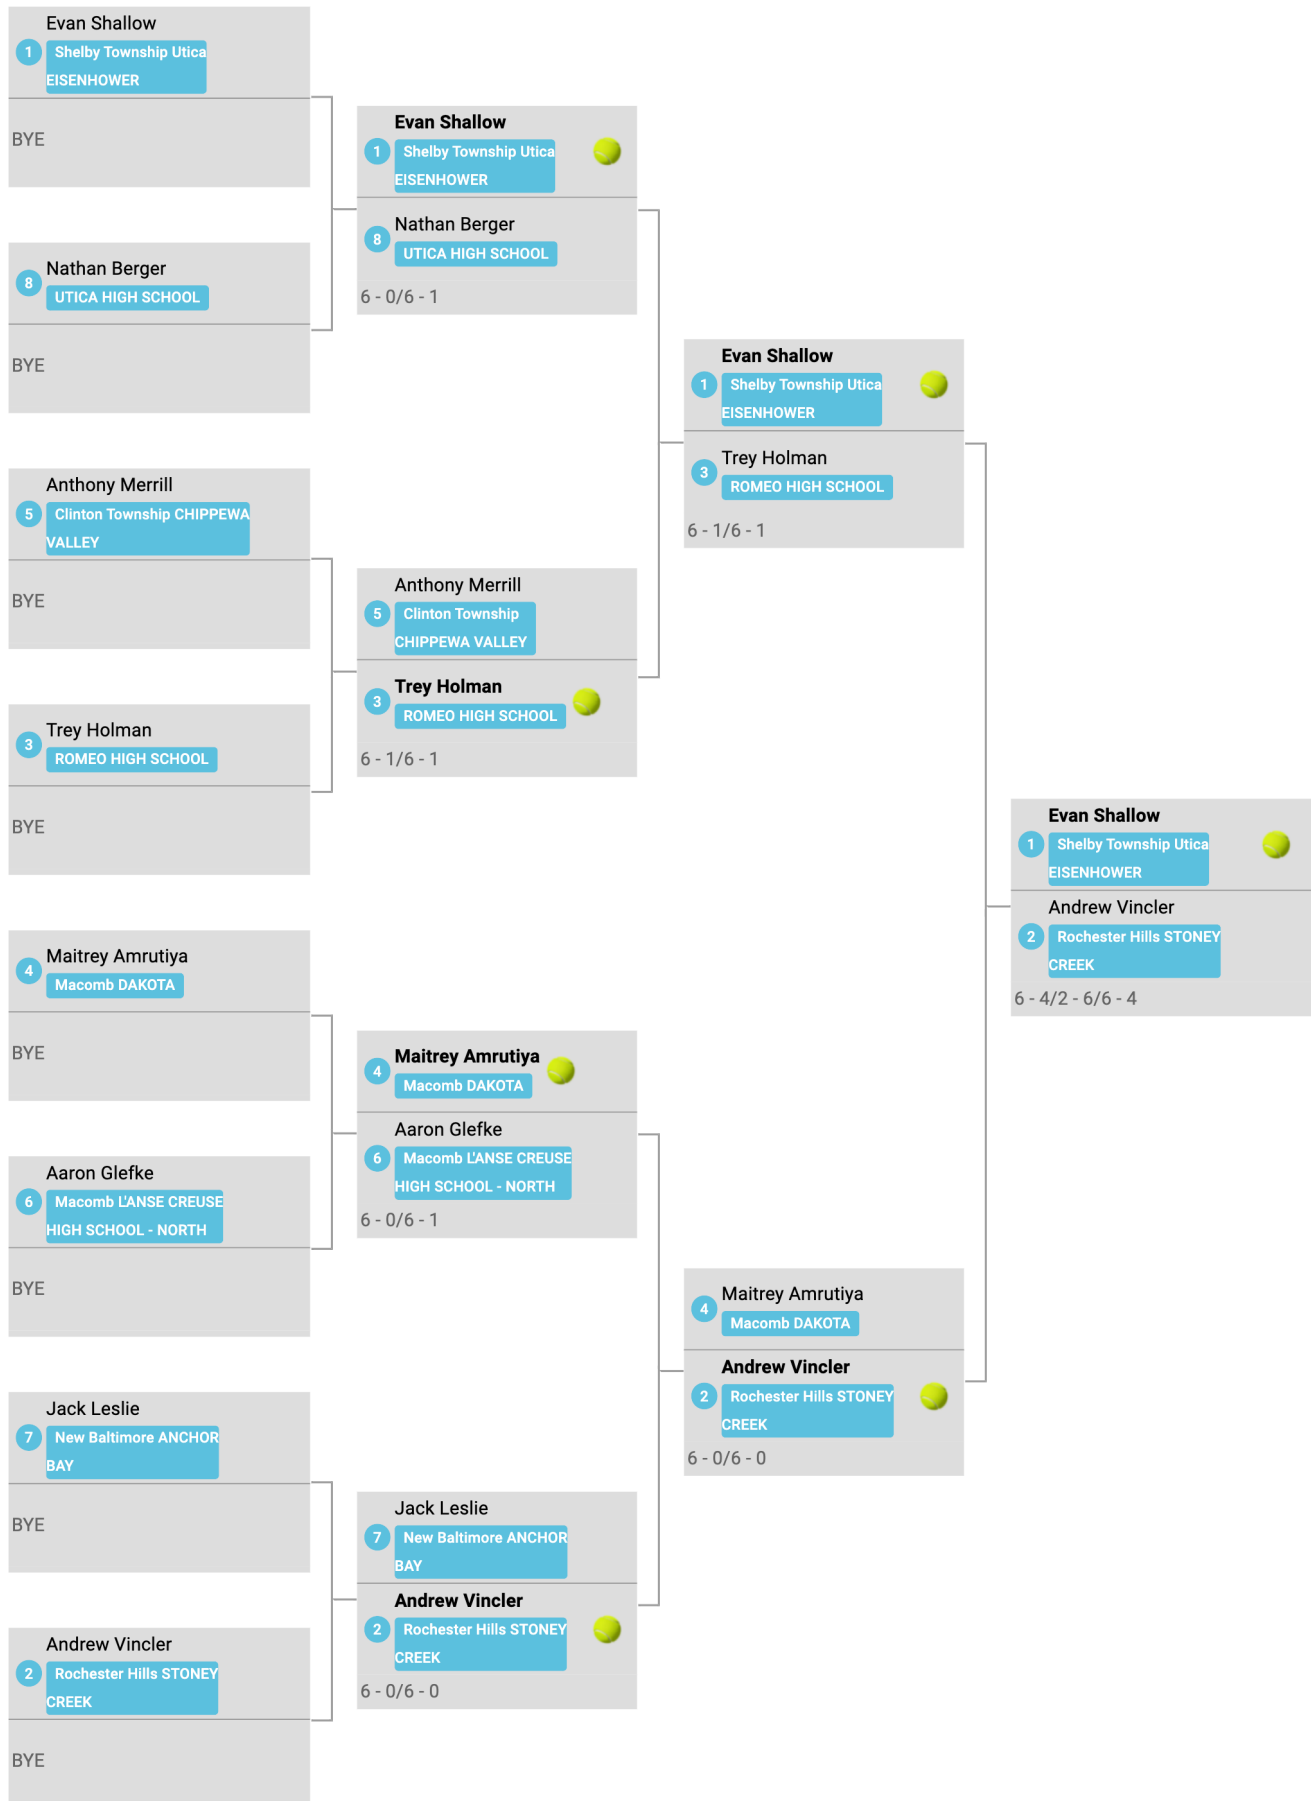

Team Points

Team Name	Team Point
Shelby Township Utica EISENHOWER	20
Rochester Hills STONEY CREEK	17
ROMEO HIGH SCHOOL	9
Macomb DAKOTA	7
Clinton Township CHIPPEWA VALLEY	2
Macomb L'ANSE CREUSE HIGH SCHOOL - NORTH	1
New Baltimore ANCHOR BAY	0
UTICA HIGH SCHOOL	0

Round 1

Round 2

Semifinals

Championship

Round 1

Round 2

Semifinals

Championship