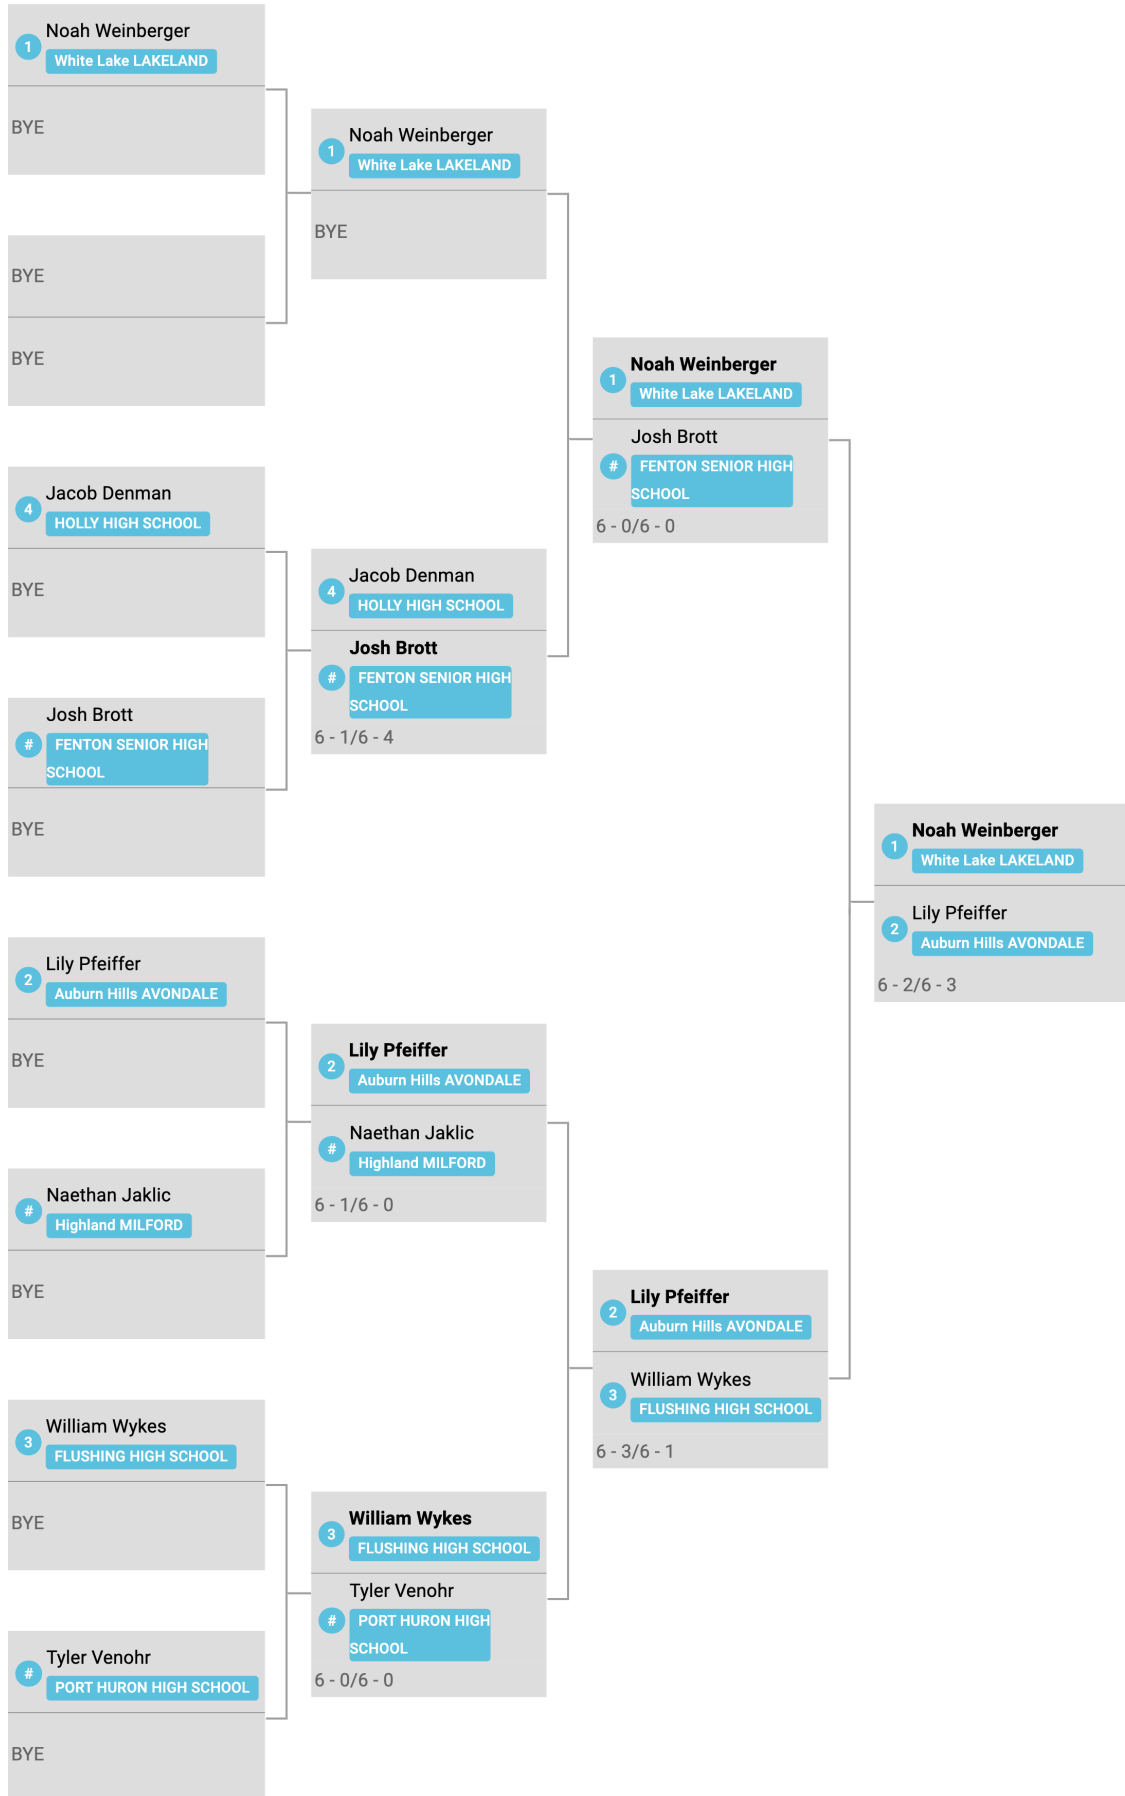

# Team Points ↑

Team Name	Team Point
White Lake LAKELAND	22
FLUSHING HIGH SCHOOL	15
Auburn Hills AVONDALE	10
FENTON SENIOR HIGH SCHOOL	5
HOLLY HIGH SCHOOL	4
PORT HURON HIGH SCHOOL	0
Highland MILFORD	0

Round 1

Round 2

Semifinals

Championship

Round 1

Round 2

Semifinals

Championship

Round 1

Round 2

Semi/Finals

Championship

Round 1

Round 2

Semi/Finals

Championship

Round 1