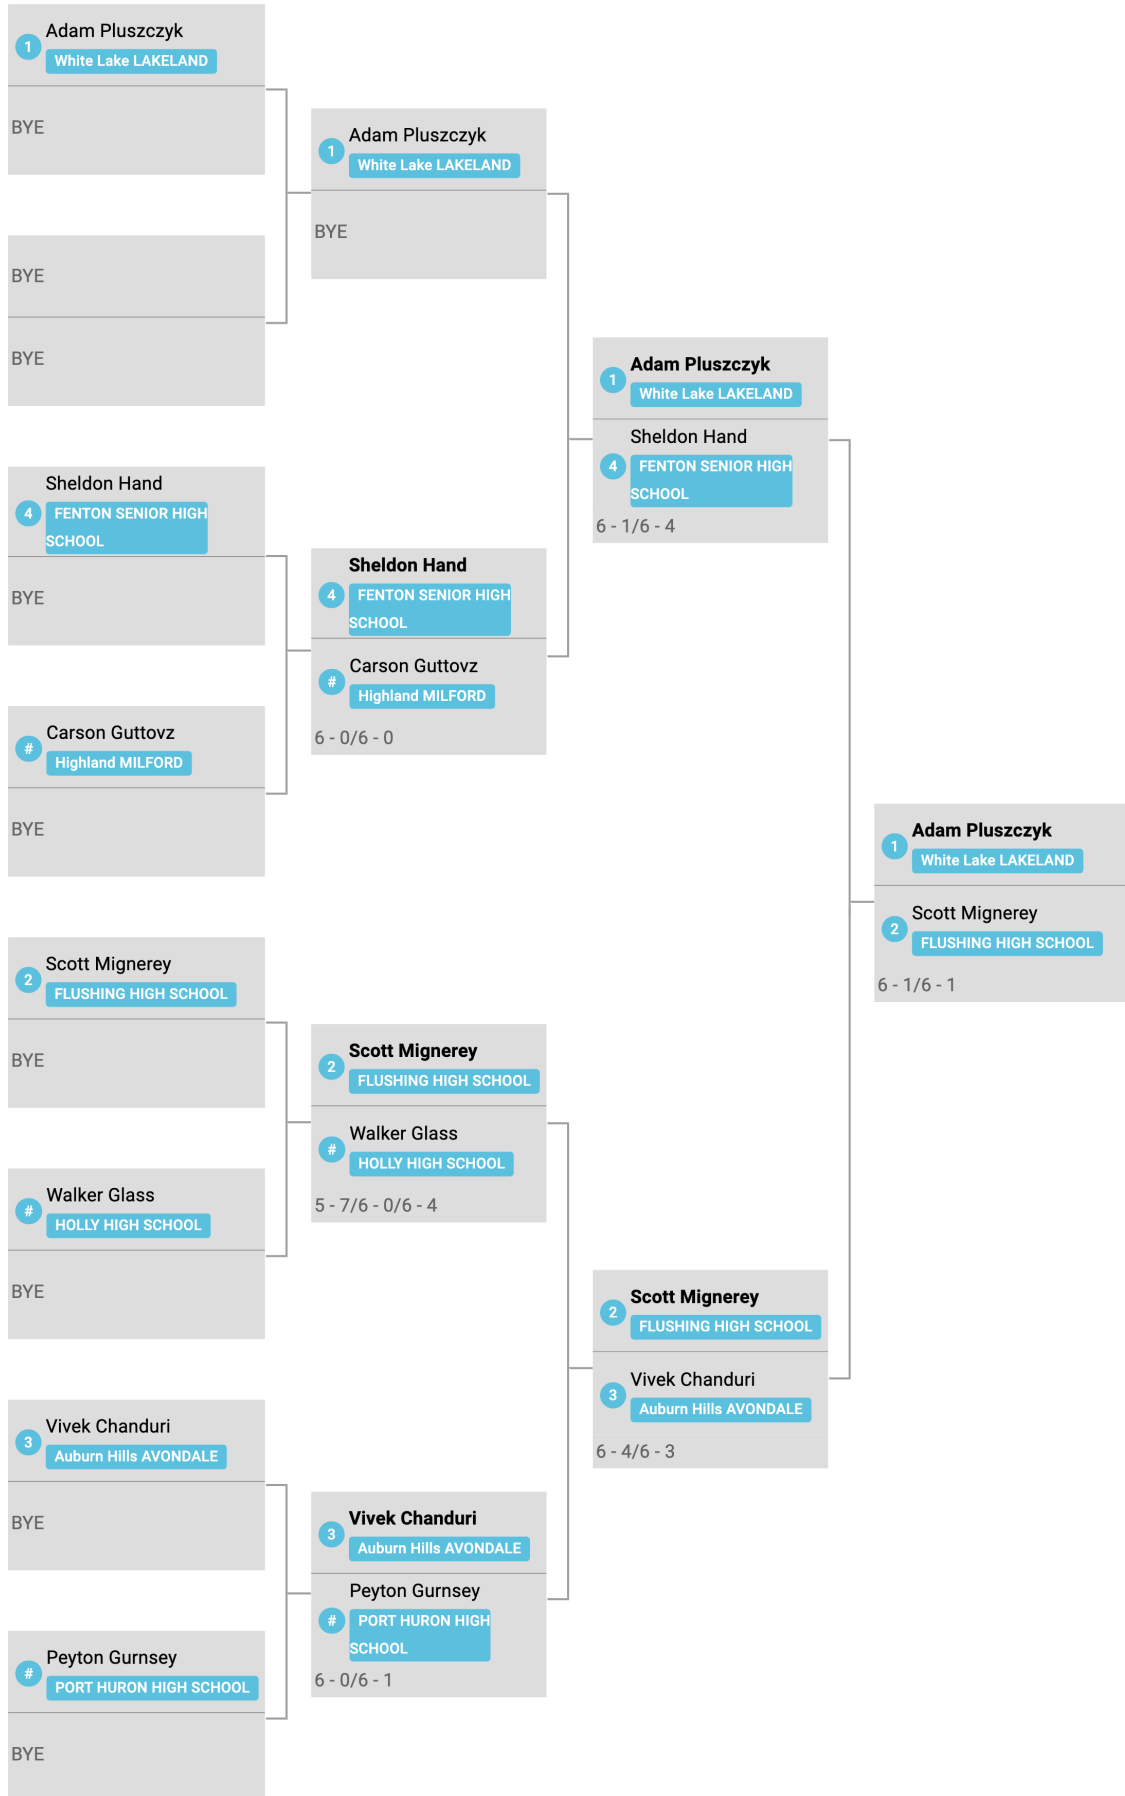

# Team Points ↑

Team Name	Team Point
White Lake LAKELAND	22
FLUSHING HIGH SCHOOL	15
Auburn Hills AVONDALE	10
FENTON SENIOR HIGH SCHOOL	5
HOLLY HIGH SCHOOL	4
PORT HURON HIGH SCHOOL	0
Highland MILFORD	0

Round 1

Round 2

Semifinals

Championship

Round 1

Round 2

Semifinals

Championship

Round 1

Round 2

Semi/Finals

Championship

Round 1

Round 2

Semi/Finals

Championship

Round 1