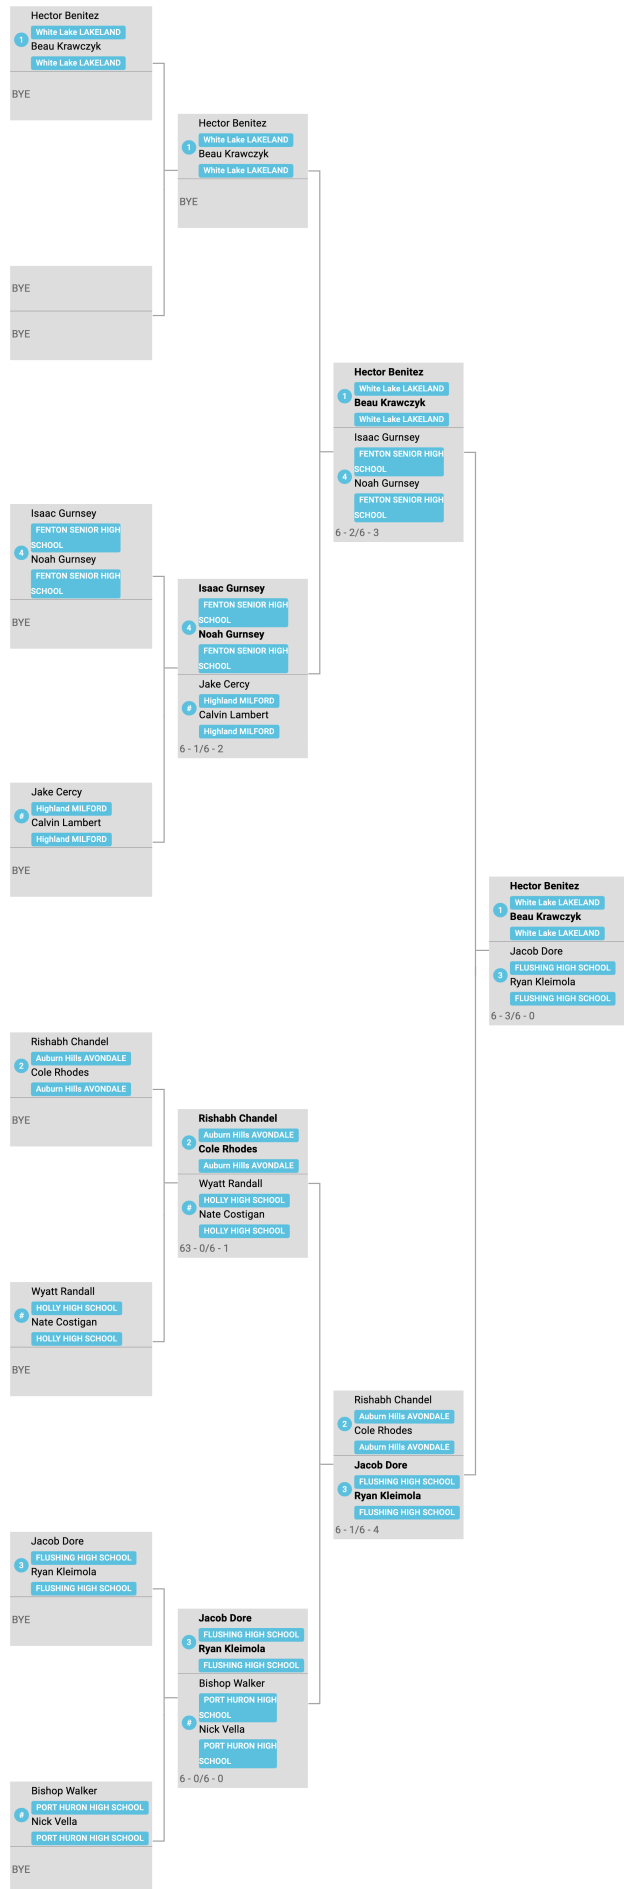

# Team Points ↑

Team Name	Team Point
White Lake LAKELAND	22
FLUSHING HIGH SCHOOL	15
Auburn Hills AVONDALE	10
FENTON SENIOR HIGH SCHOOL	5
HOLLY HIGH SCHOOL	4
PORT HURON HIGH SCHOOL	0
Highland MILFORD	0

Round 1

Round 2

Semifinals

Championship

Round 1

Round 2

Semifinals

Championship

Round 1

Round 2

Semi/Finals

Championship

Round 1

Round 2

Semi/Finals

Championship

Round 1

Round 2

Semi/Finals

Championship

Round 1

Round 2

Semifinals

Championship