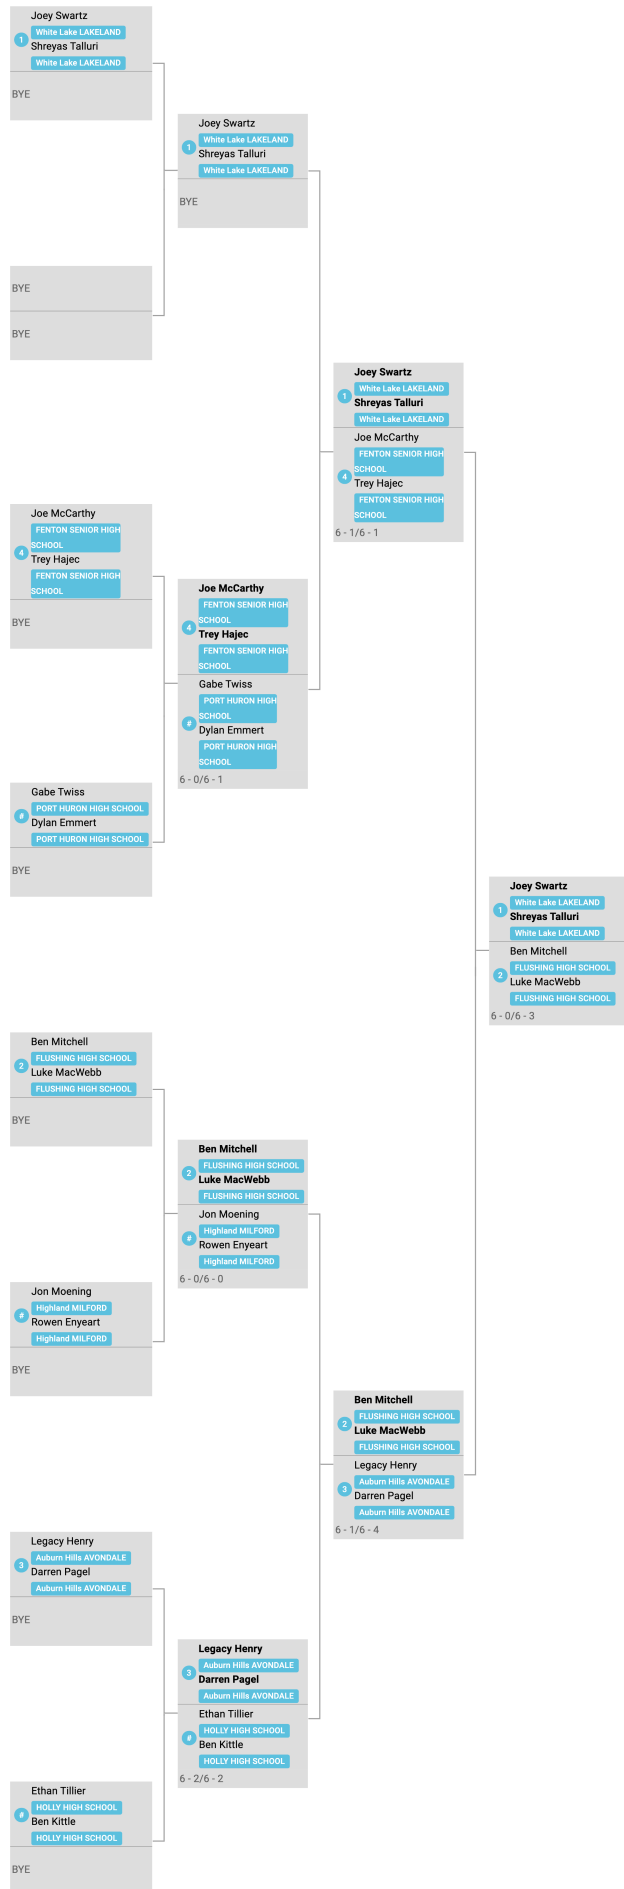

# Team Points ↑

Team Name	Team Point
White Lake LAKELAND	22
FLUSHING HIGH SCHOOL	15
Auburn Hills AVONDALE	10
FENTON SENIOR HIGH SCHOOL	5
HOLLY HIGH SCHOOL	4
PORT HURON HIGH SCHOOL	0
Highland MILFORD	0

Round 1

Round 2

Semifinals

Championship

Round 1

Round 2

Semifinals

Championship

Round 1

Round 2

Semi/Finals

Championship

Round 1

Round 2

Semi/Finals

Championship

Round 1

Round 2

Semi/Finals

Championship

Round 1

Round 2

Semifinals

Championship