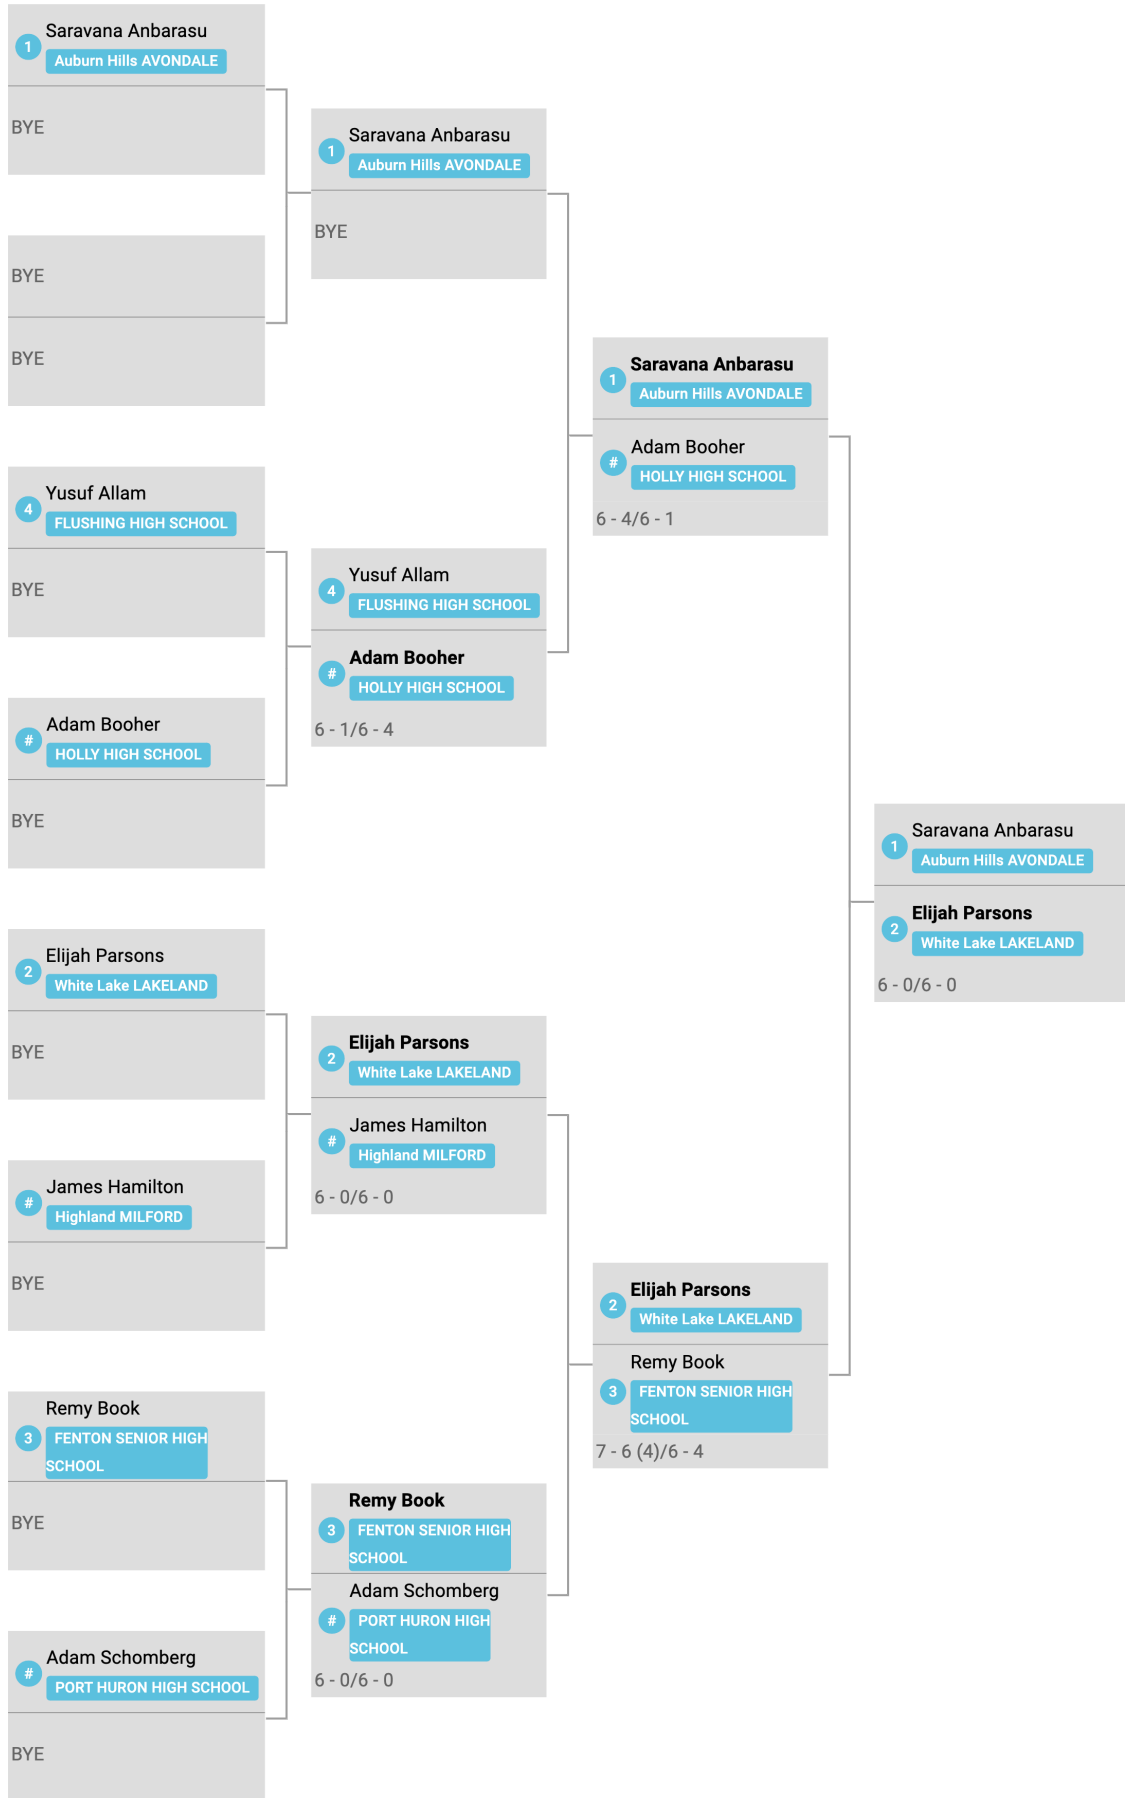

# Team Points ↑

Team Name	Team Point
White Lake LAKELAND	22
FLUSHING HIGH SCHOOL	15
Auburn Hills AVONDALE	10
FENTON SENIOR HIGH SCHOOL	5
HOLLY HIGH SCHOOL	4
PORT HURON HIGH SCHOOL	0
Highland MILFORD	0

Round 1

Round 2

Semifinals

Championship

Round 1

Round 2

Semifinals

Championship

Round 1

Round 2

Semi/Finals

Championship

Round 1

Round 2

Semi/Finals

Championship

Round 1