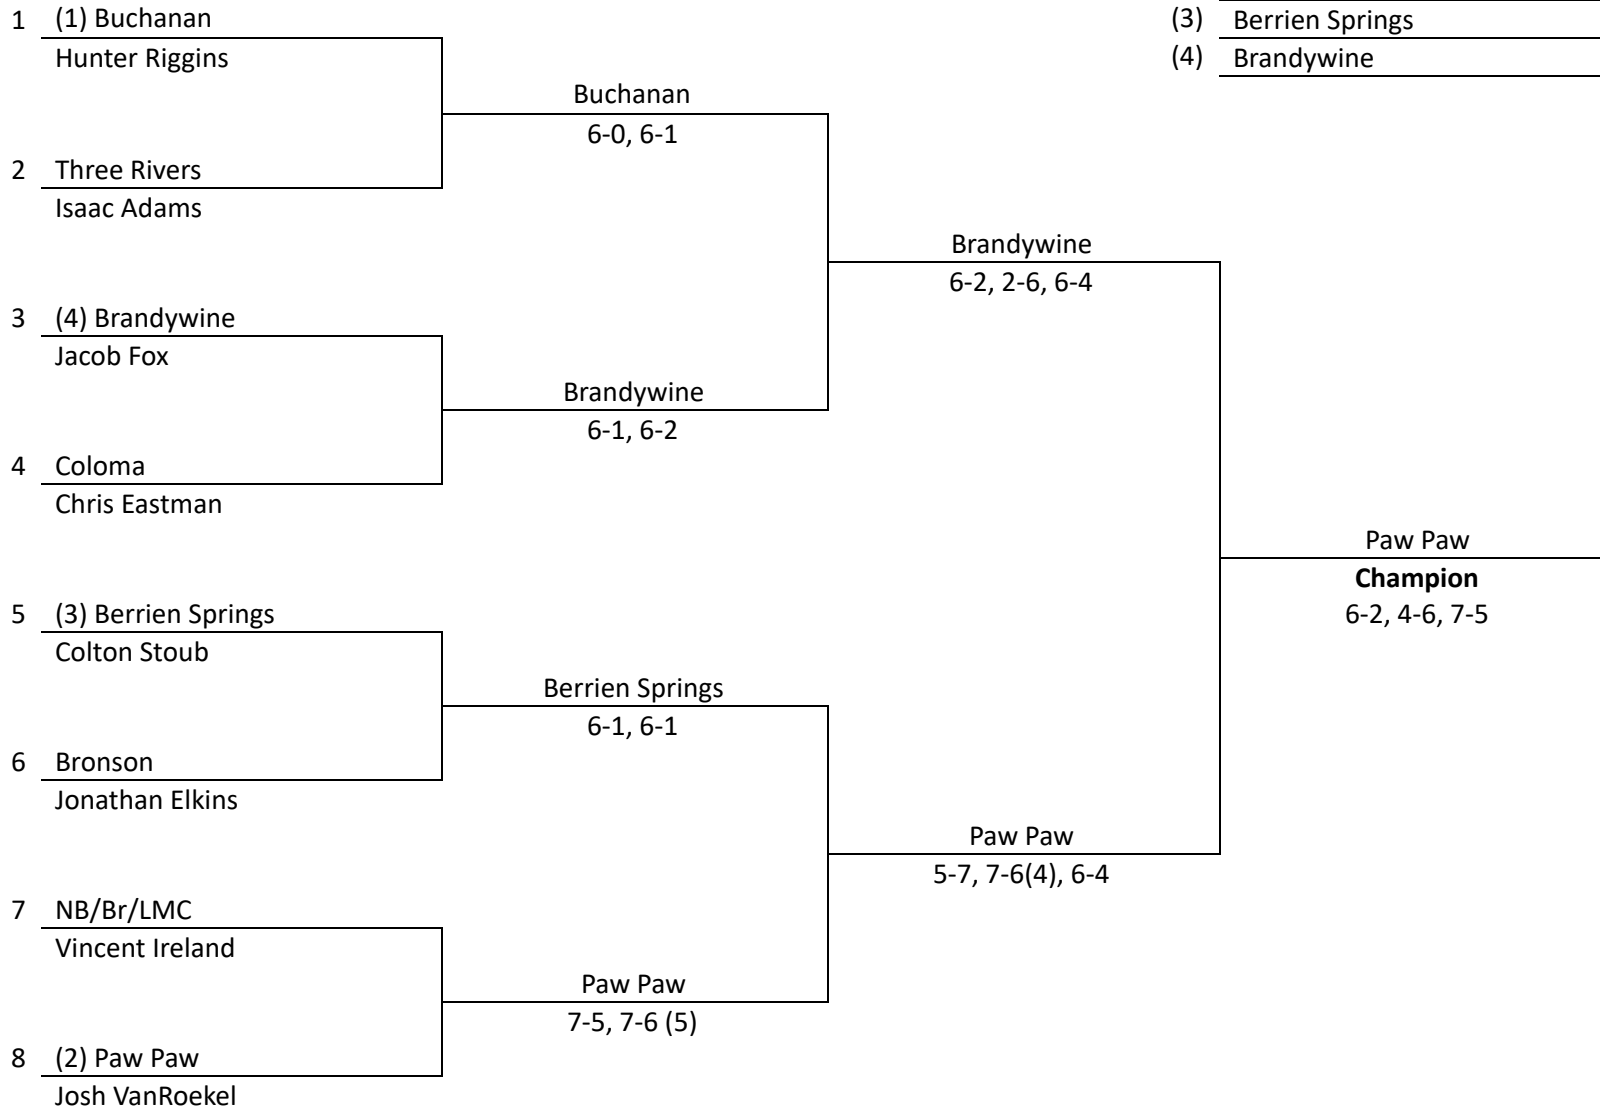

MHSAA Tennis Division IV - Regional #25
PPHS/MHS 10-10-19

Teams	1st Singles	2nd Singles	3rd Singles	4th Singles	1st Doubles	2nd Doubles	3rd Doubles	4th Doubles	Pts	Place
Berrien Springs	1	3	3	2	3	2	3	2	19	1st
Brandywine	2		2			1	2	1	8	3rd-tie
Bronson					1				1	6th-tie
Buchanan	1	1	1	1	1	1	1	1	8	3rd-tie
Coloma									0	8th
New Buffalo/ Bridgman/ LMC		1		3					4	5th
Paw Paw	3	2		1	2	3	1	3	15	2nd
Three Rivers			1						1	6th-tie

1st Singles

- Seeds**
- (1) Buchanan
 - (2) Paw Paw
 - (3) Berrien Springs
 - (4) Brandywine

MHSAA Tennis Division IV - Regional #25 PPHS/MHS 10-10-19

Seeds

- (1) Berrien Springs
- (2) Buchanan
- (3) Paw Paw
- (4) NB/Br/LMC