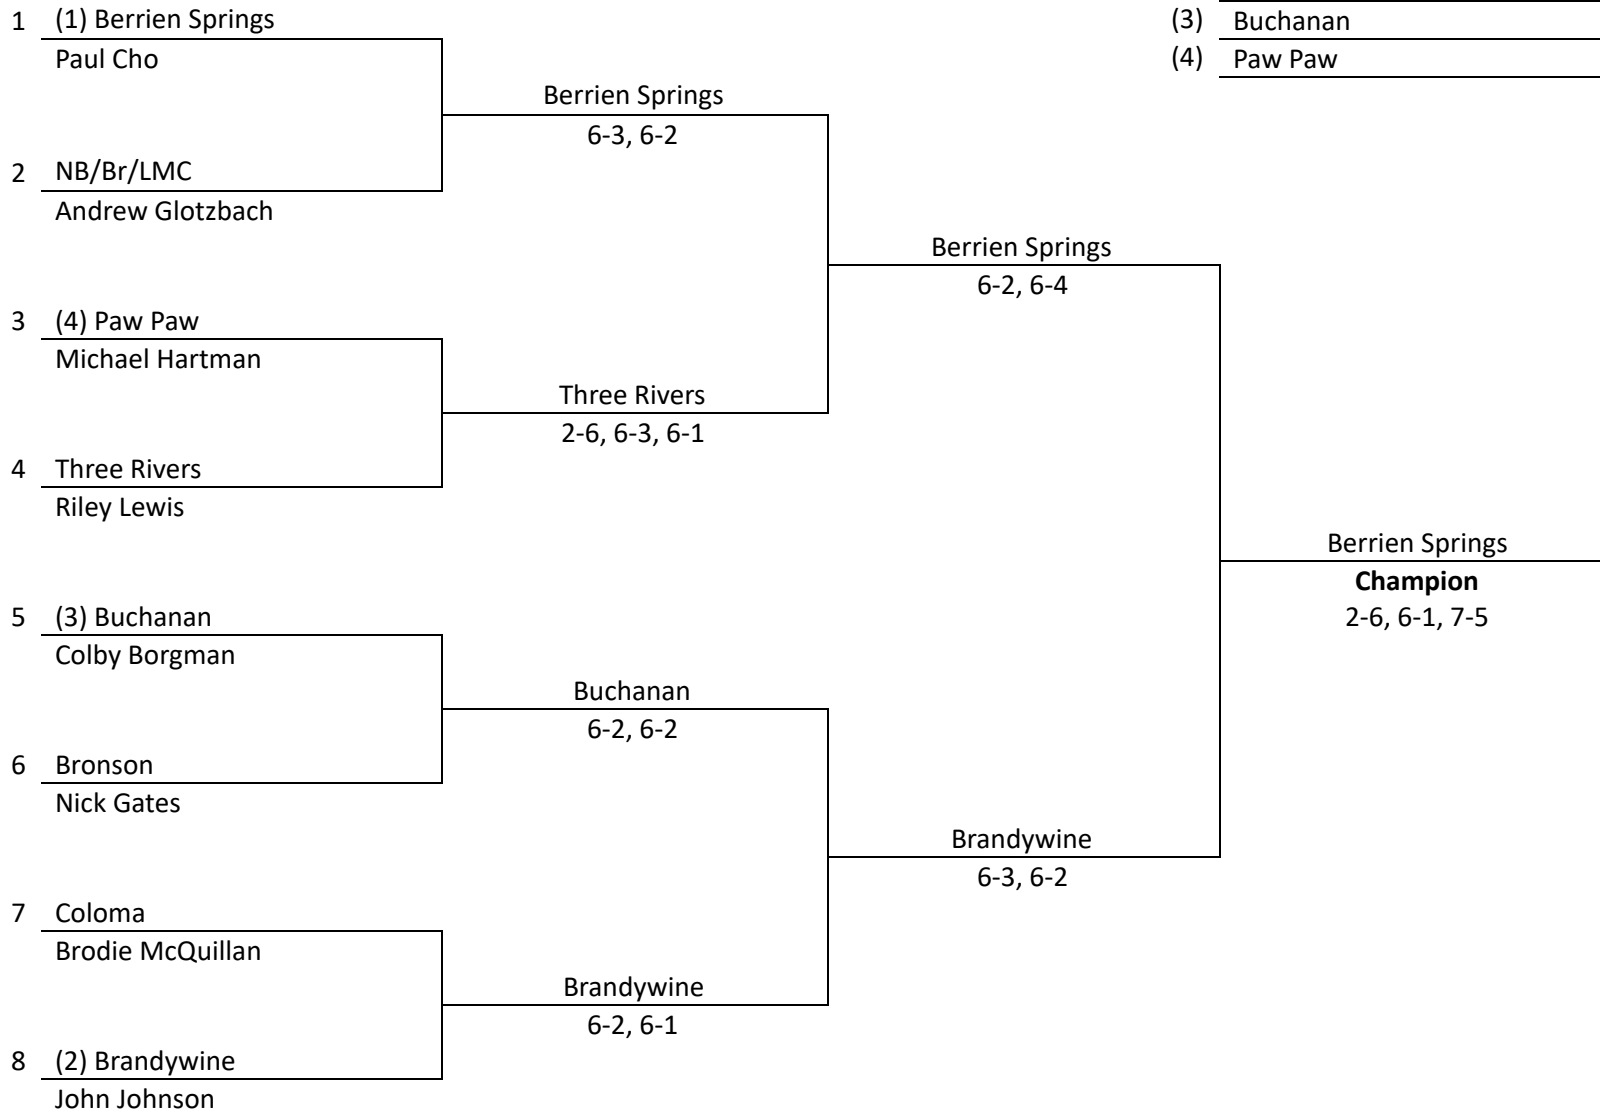

1st Singles

- Seeds**
- (1) Buchanan
 - (2) Paw Paw
 - (3) Berrien Springs
 - (4) Brandywine

MHSAA Tennis Division IV - Regional #25 PPHS/MHS 10-10-19

Seeds

- (1) Berrien Springs
- (2) Buchanan
- (3) Paw Paw
- (4) NB/Br/LMC

2nd Singles

MHSAA Tennis Division IV - Regional #25
PPHS/MHS 10-10-19

Seeds

- (1) Berrien Springs
- (2) Brandywine
- (3) Buchanan
- (4) Paw Paw

3rd Singles

MHSAA Tennis Division IV - Regional #25
PPHS/MHS 10-10-19