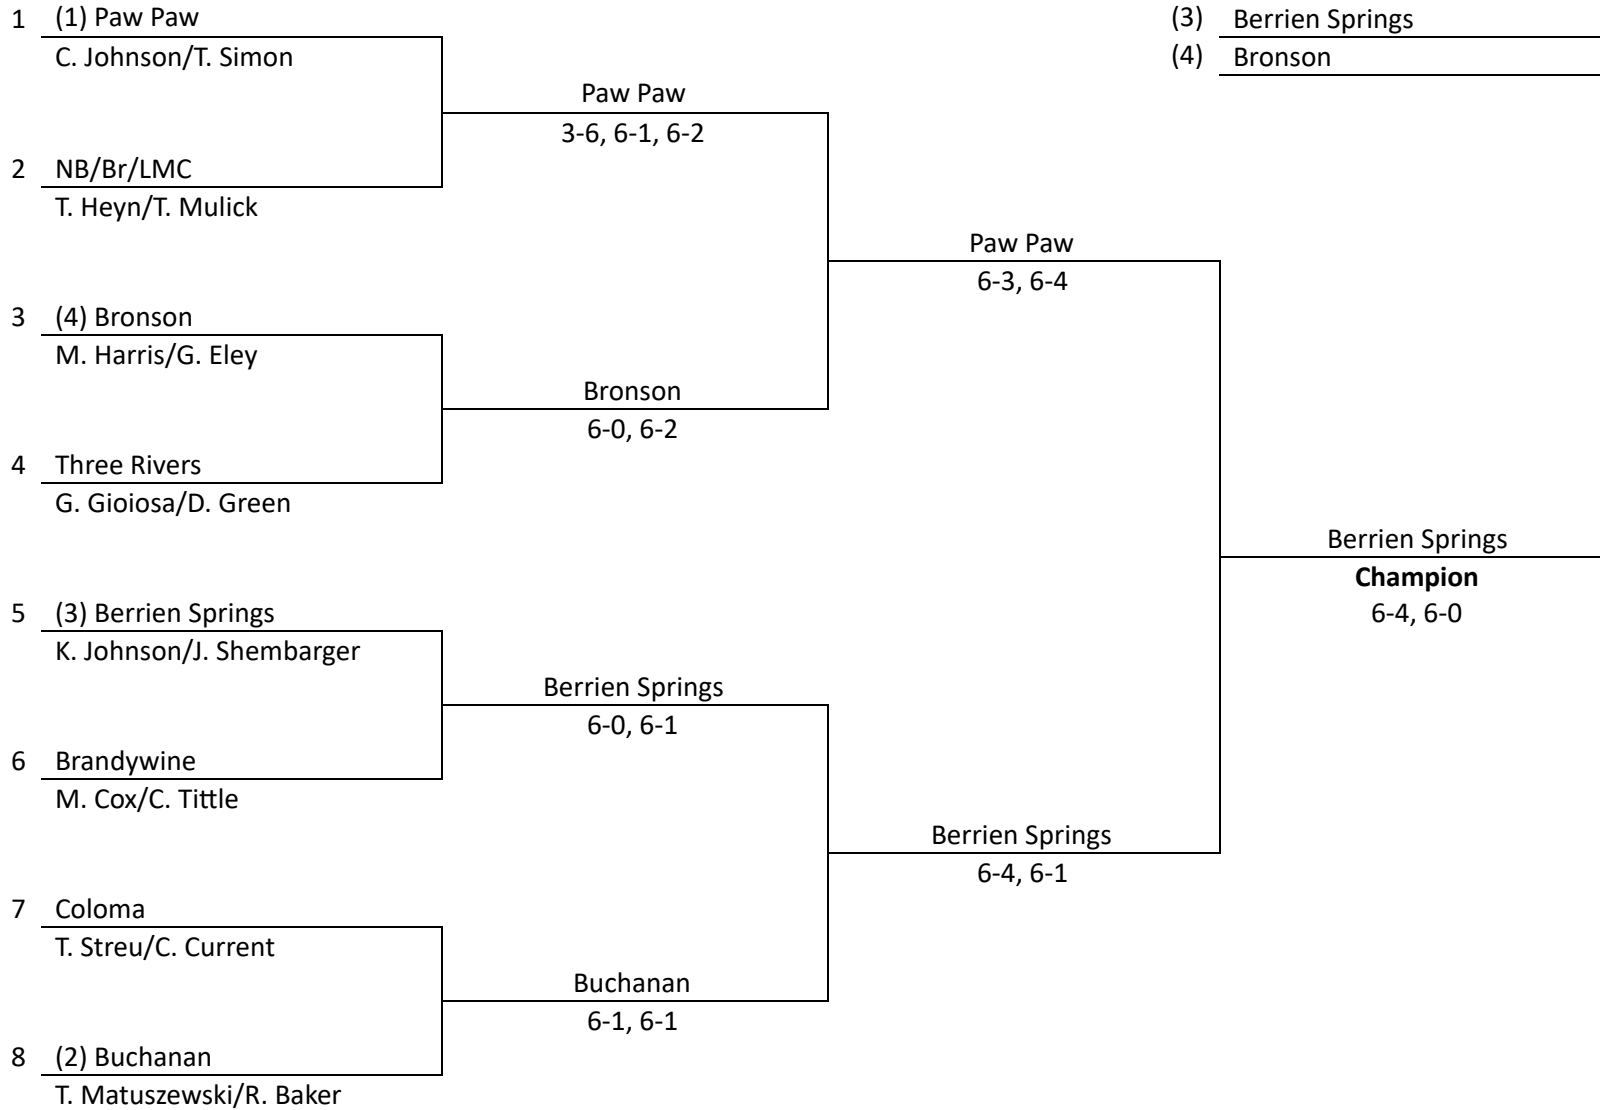

Seeds

- (1) Paw Paw

- (2) NB/Br/LMC

- (3) Buchanan

- (4) Berrien Springs

4th Singles

MHSAA Tennis Division IV - Regional #25
PPHS/MHS 10-10-19

1st Doubles

Seeds

- (1) Paw Paw

- (2) Buchanan

- (3) Berrien Springs

- (4) Bronson

MHSAA Tennis Division IV - Regional #25
PPHS/MHS 10-10-19

2nd Doubles

Seeds