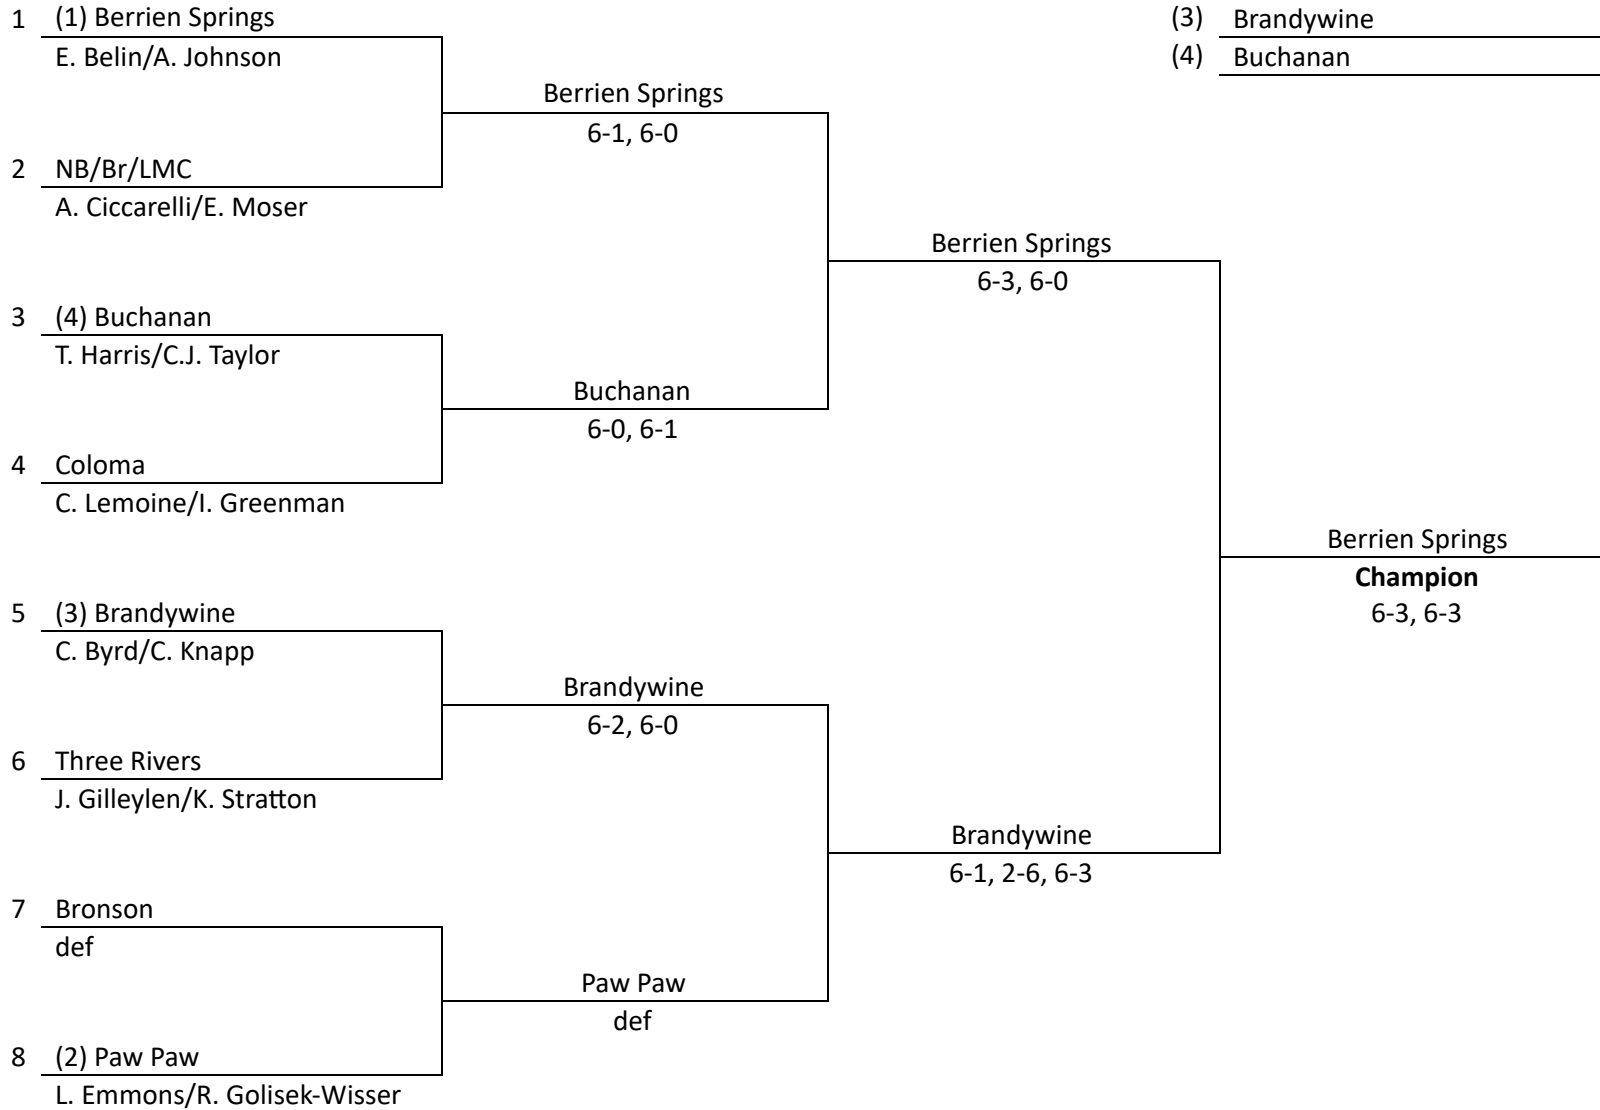

Seeds

- (1) Paw Paw

- (2) Buchanan

- (3) Berrien Springs

- (4) Bronson

MHSAA Tennis Division IV - Regional #25
PPHS/MHS 10-10-19

2nd Doubles

Seeds

- (1) Paw Paw
- (2) Berrien Springs
- (3) Buchanan
- (4) Brandywine

MHSAA Tennis Division IV - Regional #25
PPHS/MHS 10-10-19

3rd Doubles

Seeds

- (1) Berrien Springs
- (2) Paw Paw
- (3) Brandywine
- (4) Buchanan