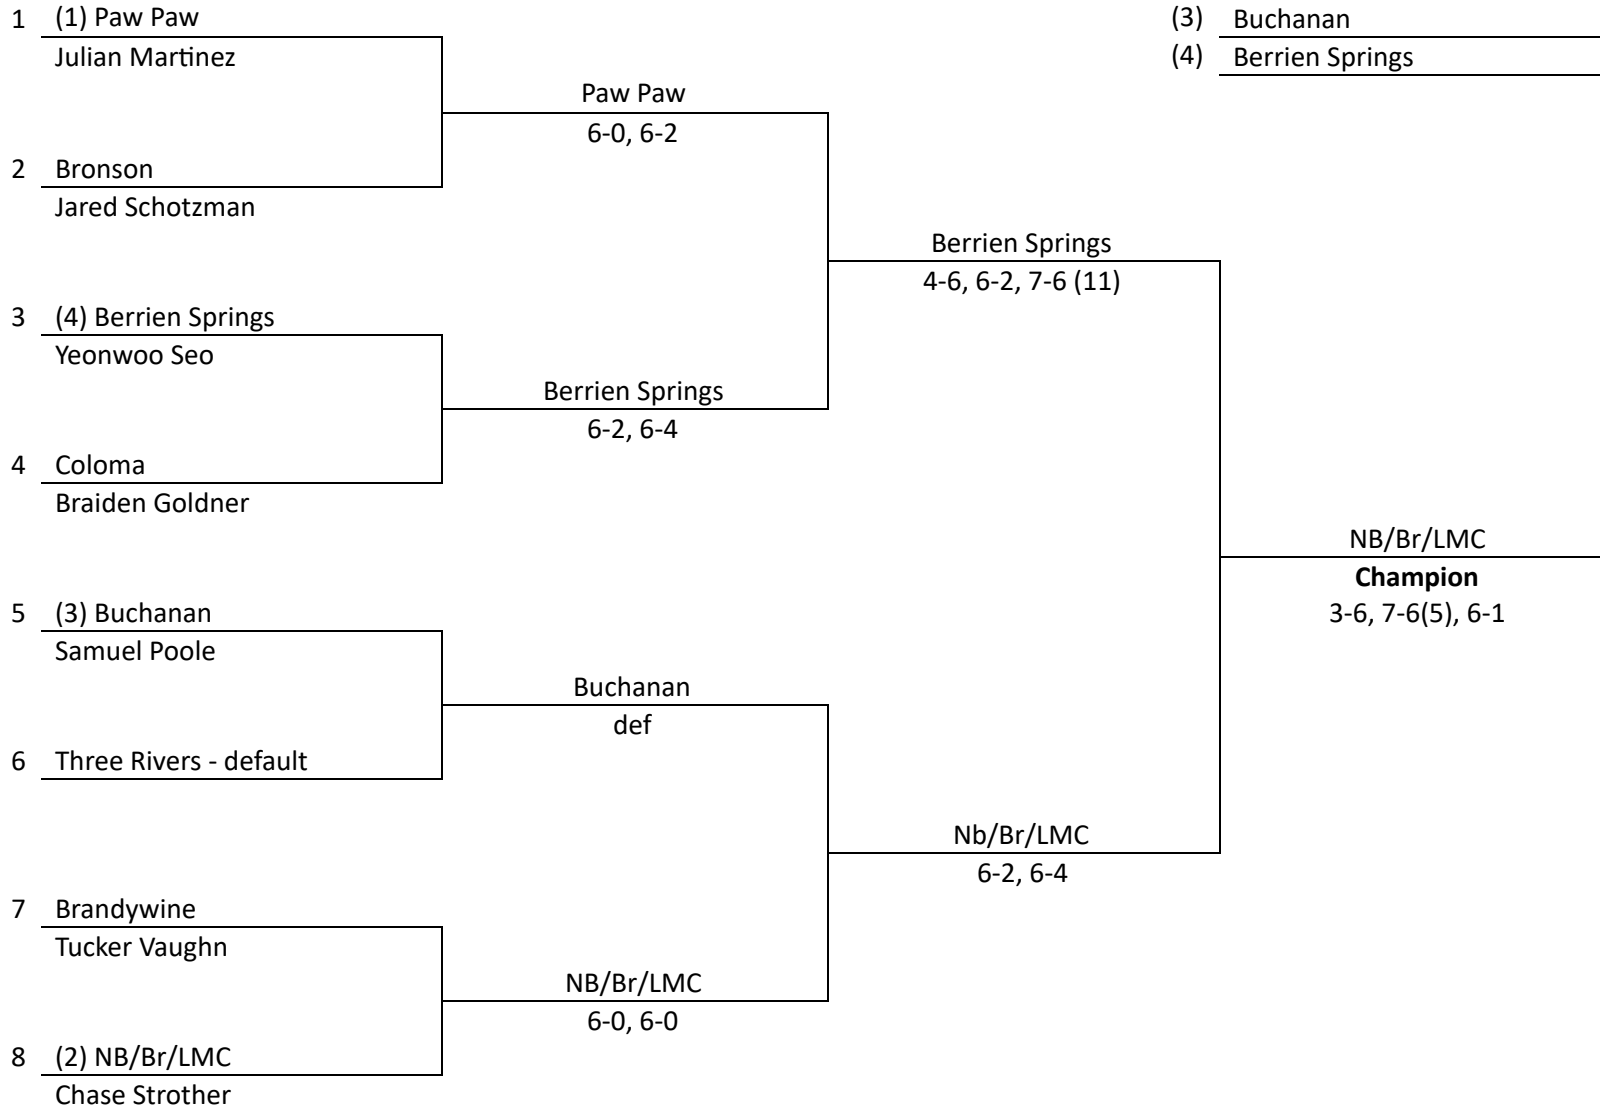

2nd Singles

MHSAA Tennis Division IV - Regional #25
PPHS/MHS 10-10-19

Seeds

- (1) Berrien Springs
- (2) Brandywine
- (3) Buchanan
- (4) Paw Paw

3rd Singles

MHSAA Tennis Division IV - Regional #25
PPHS/MHS 10-10-19

Seeds

- (1) Paw Paw

- (2) NB/Br/LMC

- (3) Buchanan

- (4) Berrien Springs

4th Singles

MHSAA Tennis Division IV - Regional #25
PPHS/MHS 10-10-19

1st Doubles

Seeds

- (1) Paw Paw

- (2) Buchanan

- (3) Berrien Springs

- (4) Bronson

MHSAA Tennis Division IV - Regional #25
PPHS/MHS 10-10-19

2nd Doubles

Seeds