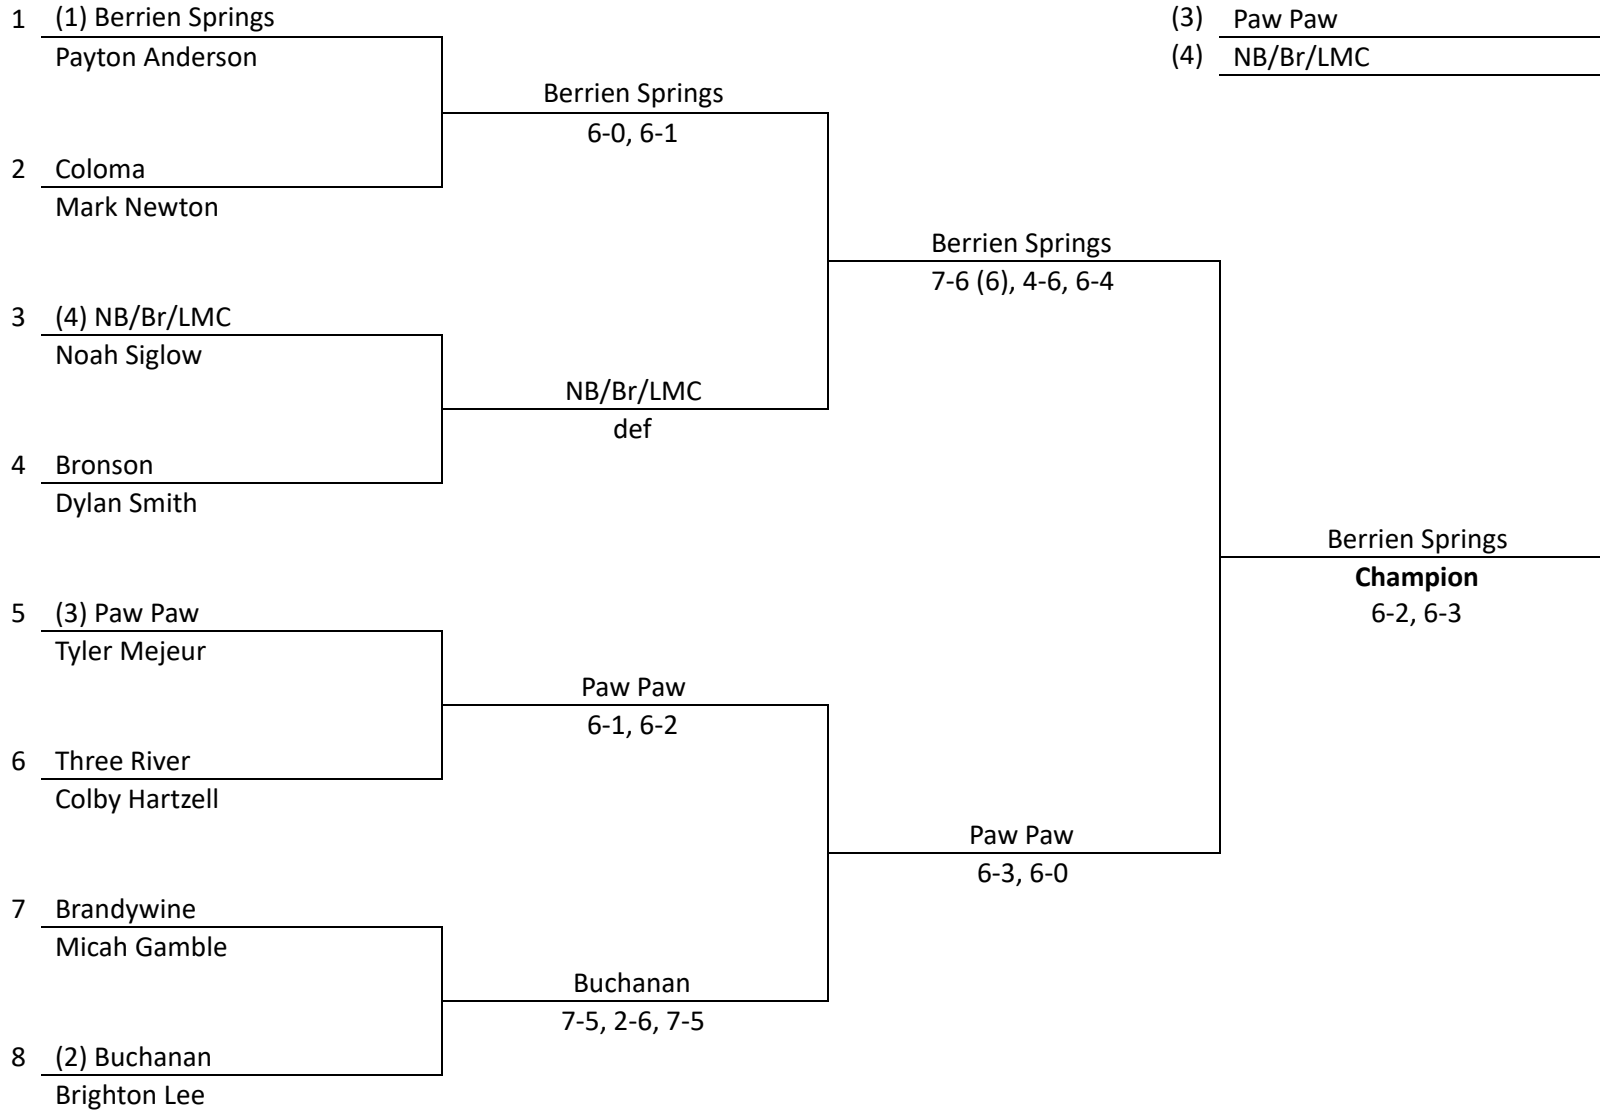

1st Singles

- Seeds**
- (1) Buchanan
 - (2) Paw Paw
 - (3) Berrien Springs
 - (4) Brandywine

MHSAA Tennis Division IV - Regional #25 PPHS/MHS 10-10-19

Seeds

- (1) Berrien Springs
- (2) Buchanan
- (3) Paw Paw
- (4) NB/Br/LMC

2nd Singles

MHSAA Tennis Division IV - Regional #25
PPHS/MHS 10-10-19

Seeds

- (1) Berrien Springs
- (2) Brandywine
- (3) Buchanan
- (4) Paw Paw

3rd Singles

MHSAA Tennis Division IV - Regional #25
PPHS/MHS 10-10-19