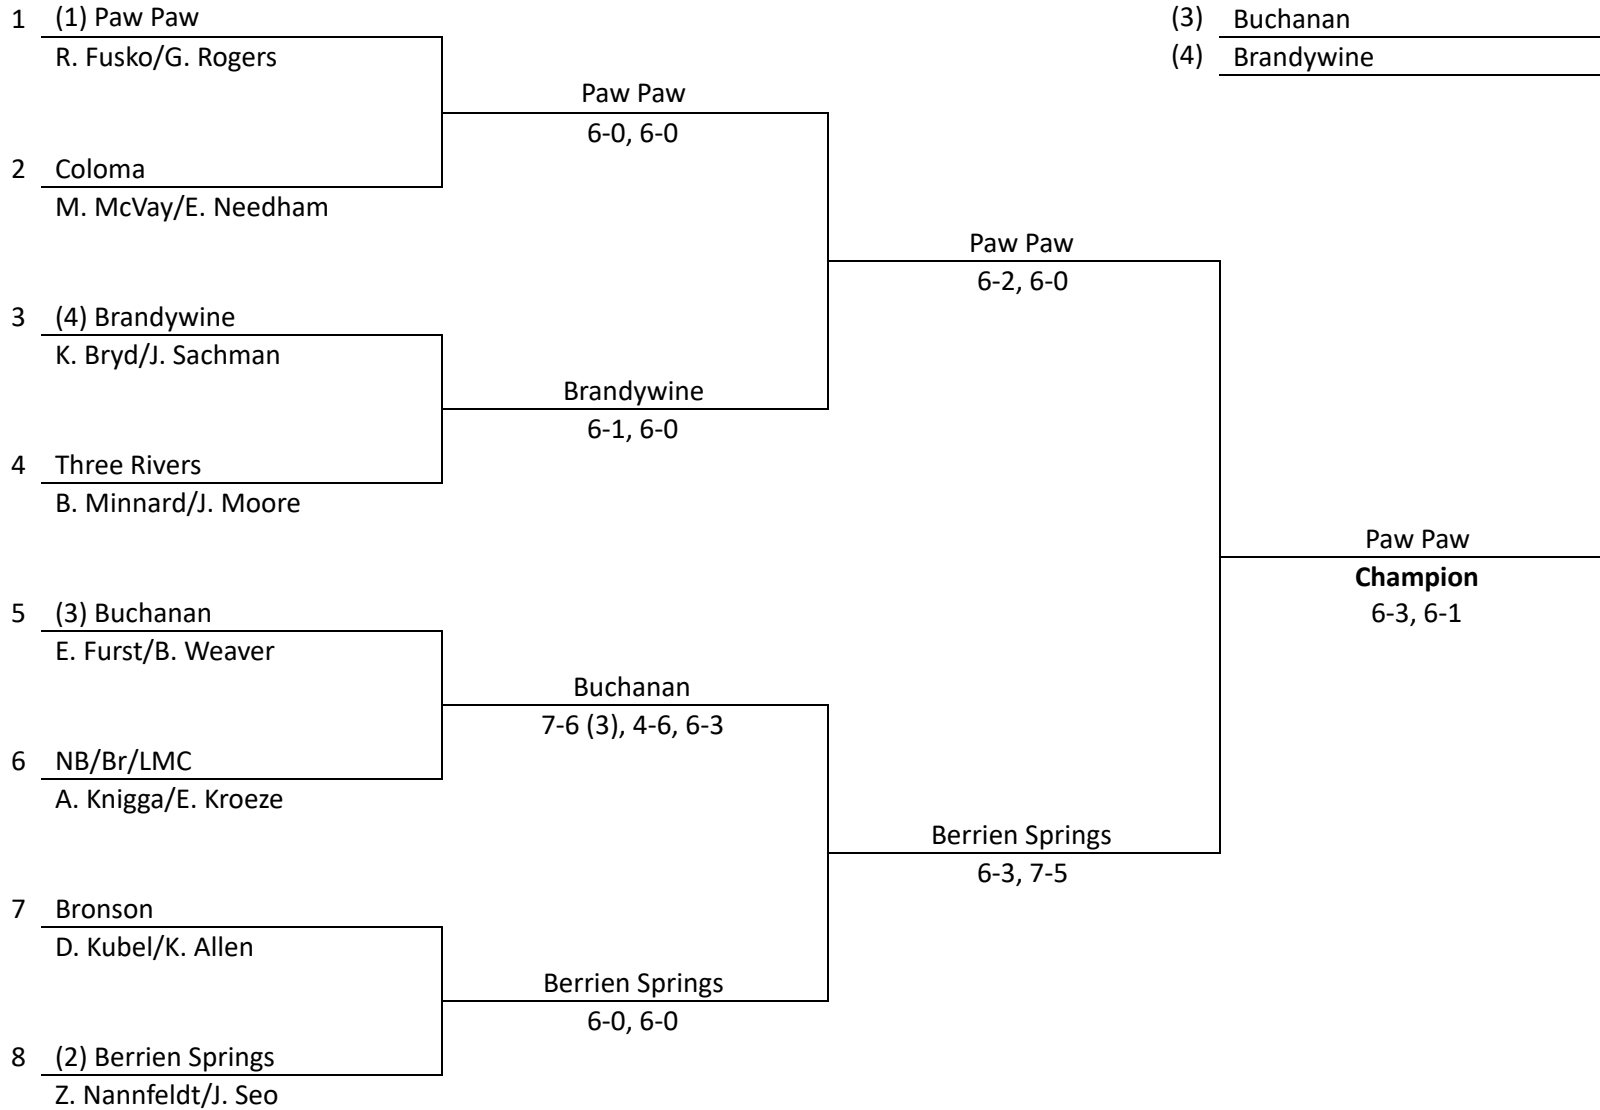

MHSAA Tennis Division IV - Regional #25
PPHS/MHS 10-10-19

2nd Doubles

Seeds

- (1) Paw Paw
- (2) Berrien Springs
- (3) Buchanan
- (4) Brandywine