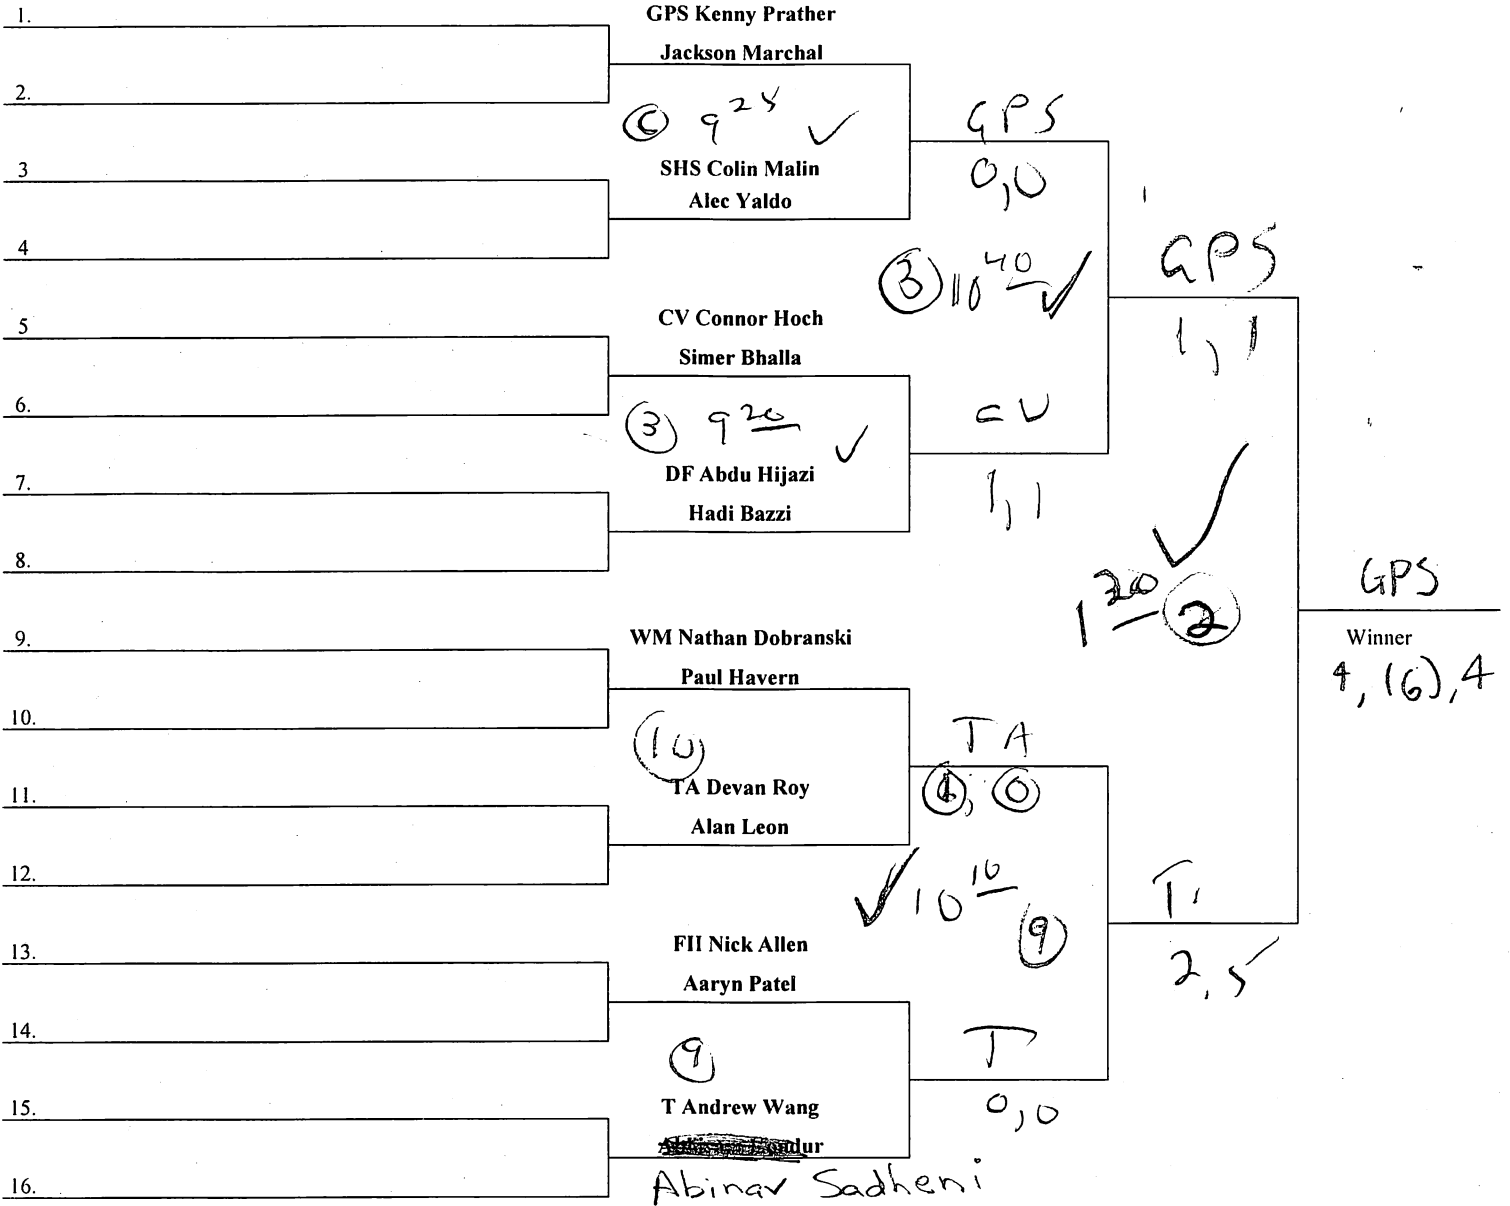

4th Singles

Name of Tournament:
2018 - 2019 D1 Region 5

Elworthy Field

Tournament Director:
Tom Berschback

- Seeded Players
- 1 GPS
 - 2 Troy
 - 3 TA
 - 4 Chippewa

1st Doubles

Name of Tournament:
 2018 - 2019 D1 Region 5

Elworthy Field

Tournament Director:
 Tom Berschback

- Seeded Players
- 1 Troy
 - 2 GPS
 - 3 TA
 - 4 Chippewa

2nd Doubles

Name of Tournament:
 2018 - 2019 D1 Region 5

Elworthy Field

Tournament Director:
 Tom Berschback

- Seeded Players
- 1 Troy
 - 2 GPS
 - 3 TA
 - 4 Chippewa

3rd Doubles

Name of Tournament:
2018 - 2019 D1 Region 5

Elworthy Field

Tournament Director:
Tom Berschback

- Seeded Players
- 1 GPS
 - 2 Troy
 - 3 TA
 - 4 Chippewa

4th Doubles

Name of Tournament:
2018 - 2019 D1 Region 5

Elworthy Field

Tournament Director:
Tom Berschback

- Seeded Players
- 1 Troy
 - 2 GPS
 - 3 TA
 - 4 Ford II