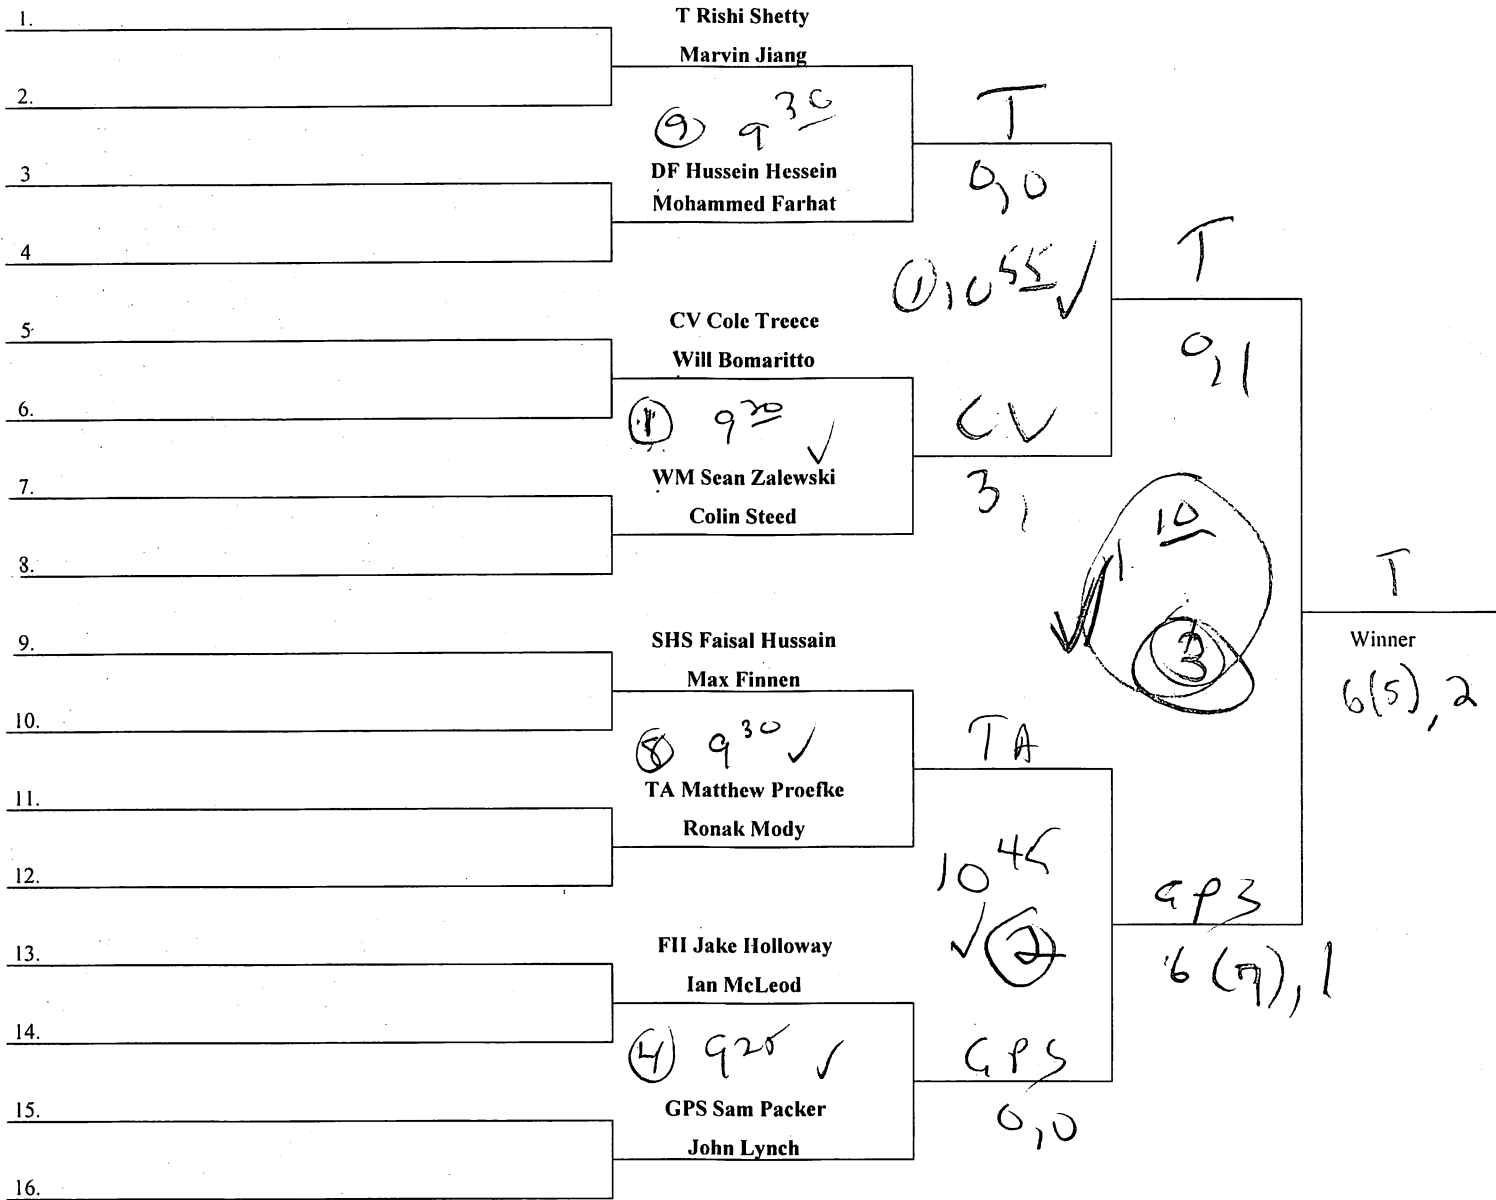

4th Singles

Name of Tournament:
2018 - 2019 D1 Region 5

Elworthy Field

Tournament Director:
Tom Berschback

- Seeded Players
- 1 GPS
 - 2 Troy
 - 3 TA
 - 4 Chippewa

1st Doubles

Name of Tournament:
 2018 - 2019 D1 Region 5

Elworthy Field

Tournament Director:
 Tom Berschback

- Seeded Players
- 1 Troy
 - 2 GPS
 - 3 TA
 - 4 Chippewa

2nd Doubles

Name of Tournament:
 2018 - 2019 D1 Region 5

Elworthy Field

Tournament Director:
 Tom Berschback

- Seeded Players
- 1 Troy
 - 2 GPS
 - 3 TA
 - 4 Chippewa

3rd Doubles

Name of Tournament:
2018 - 2019 D1 Region 5

Elworthy Field

Tournament Director:
Tom Berschback

- Seeded Players
- 1 GPS
 - 2 Troy
 - 3 TA
 - 4 Chippewa

4th Doubles

Name of Tournament:
2018 - 2019 D1 Region 5

Elworthy Field

Tournament Director:
Tom Berschback

- Seeded Players
- 1 Troy
 - 2 GPS
 - 3 TA
 - 4 Ford II