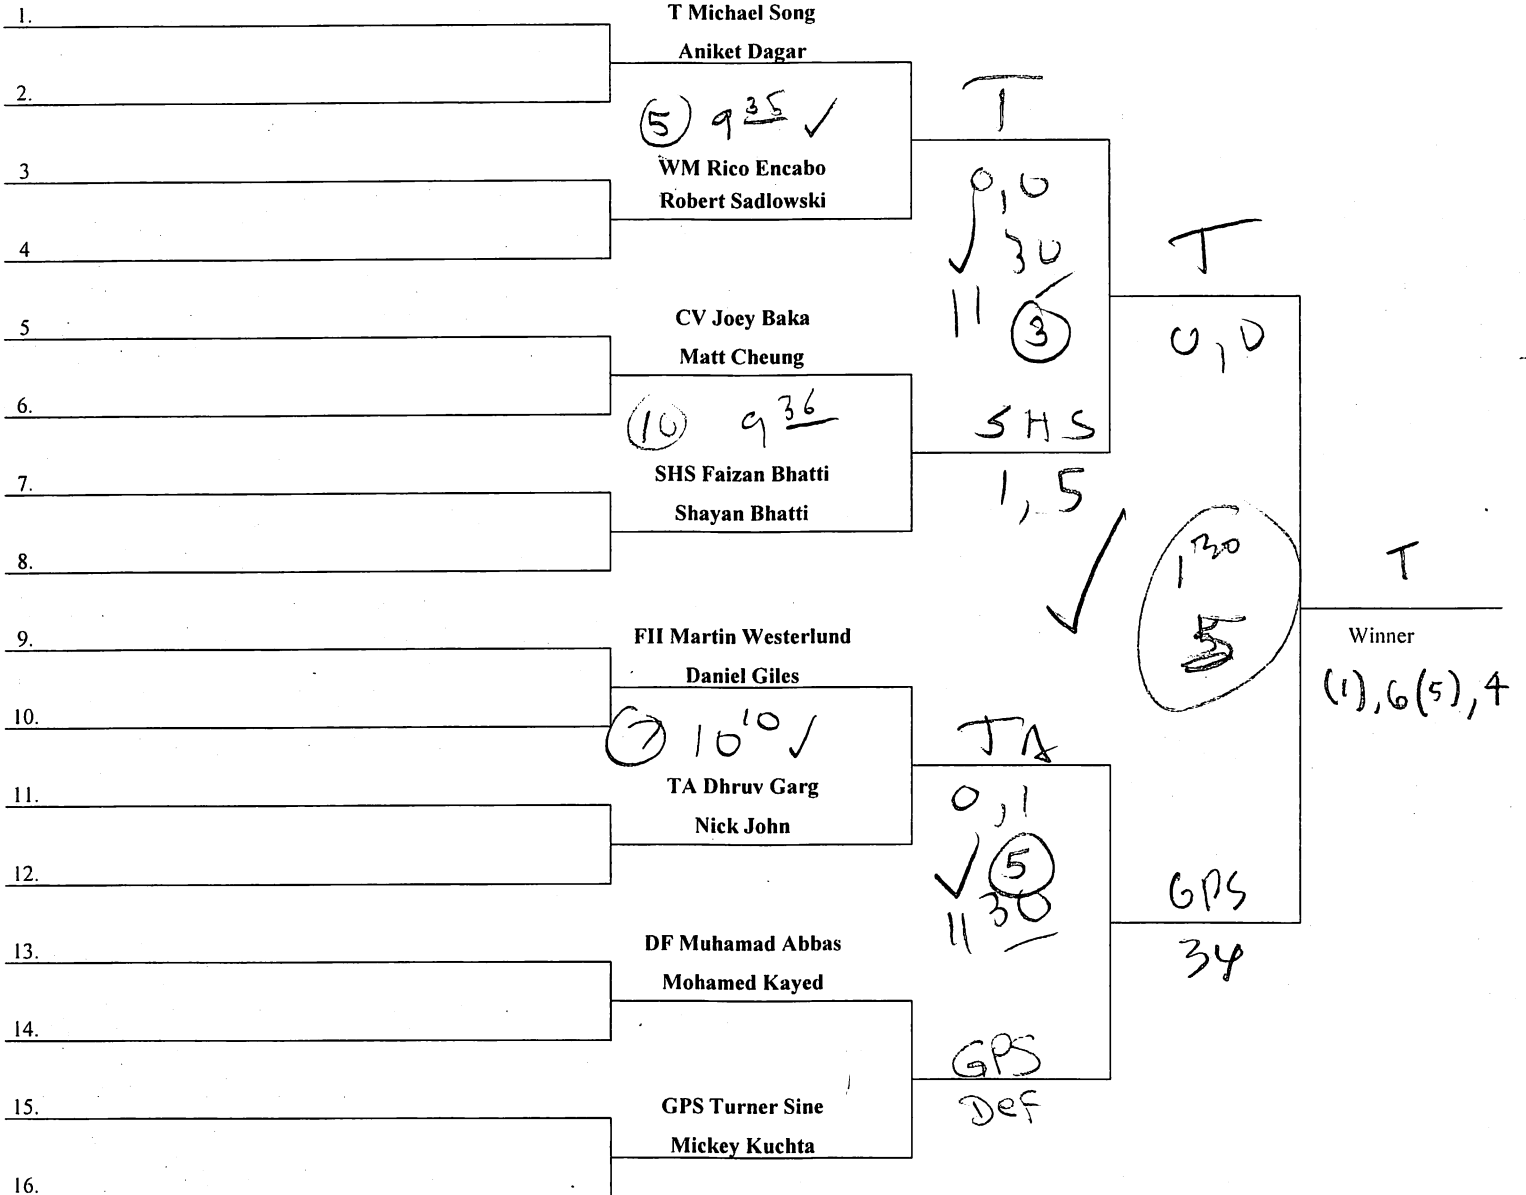

4th Singles

Name of Tournament:
2018 - 2019 D1 Region 5

Elworthy Field

Tournament Director:
Tom Berschback

- Seeded Players
- 1 GPS
 - 2 Troy
 - 3 TA
 - 4 Chippewa

1st Doubles

Name of Tournament:
 2018 - 2019 D1 Region 5

Elworthy Field

Tournament Director:
 Tom Berschback

- Seeded Players
- 1 Troy
 - 2 GPS
 - 3 TA
 - 4 Chippewa

2nd Doubles

Name of Tournament:
 2018 - 2019 D1 Region 5

Elworthy Field

Tournament Director:
 Tom Berschback

- Seeded Players
- 1 Troy
 - 2 GPS
 - 3 TA
 - 4 Chippewa

3rd Doubles

Name of Tournament:
2018 - 2019 D1 Region 5

Elworthy Field

Tournament Director:
Tom Berschback

- Seeded Players
- 1 GPS
 - 2 Troy
 - 3 TA
 - 4 Chippewa

4th Doubles

Name of Tournament:
2018 - 2019 D1 Region 5

Elworthy Field

Tournament Director:
Tom Berschback

- Seeded Players
- 1 Troy
 - 2 GPS
 - 3 TA
 - 4 Ford II