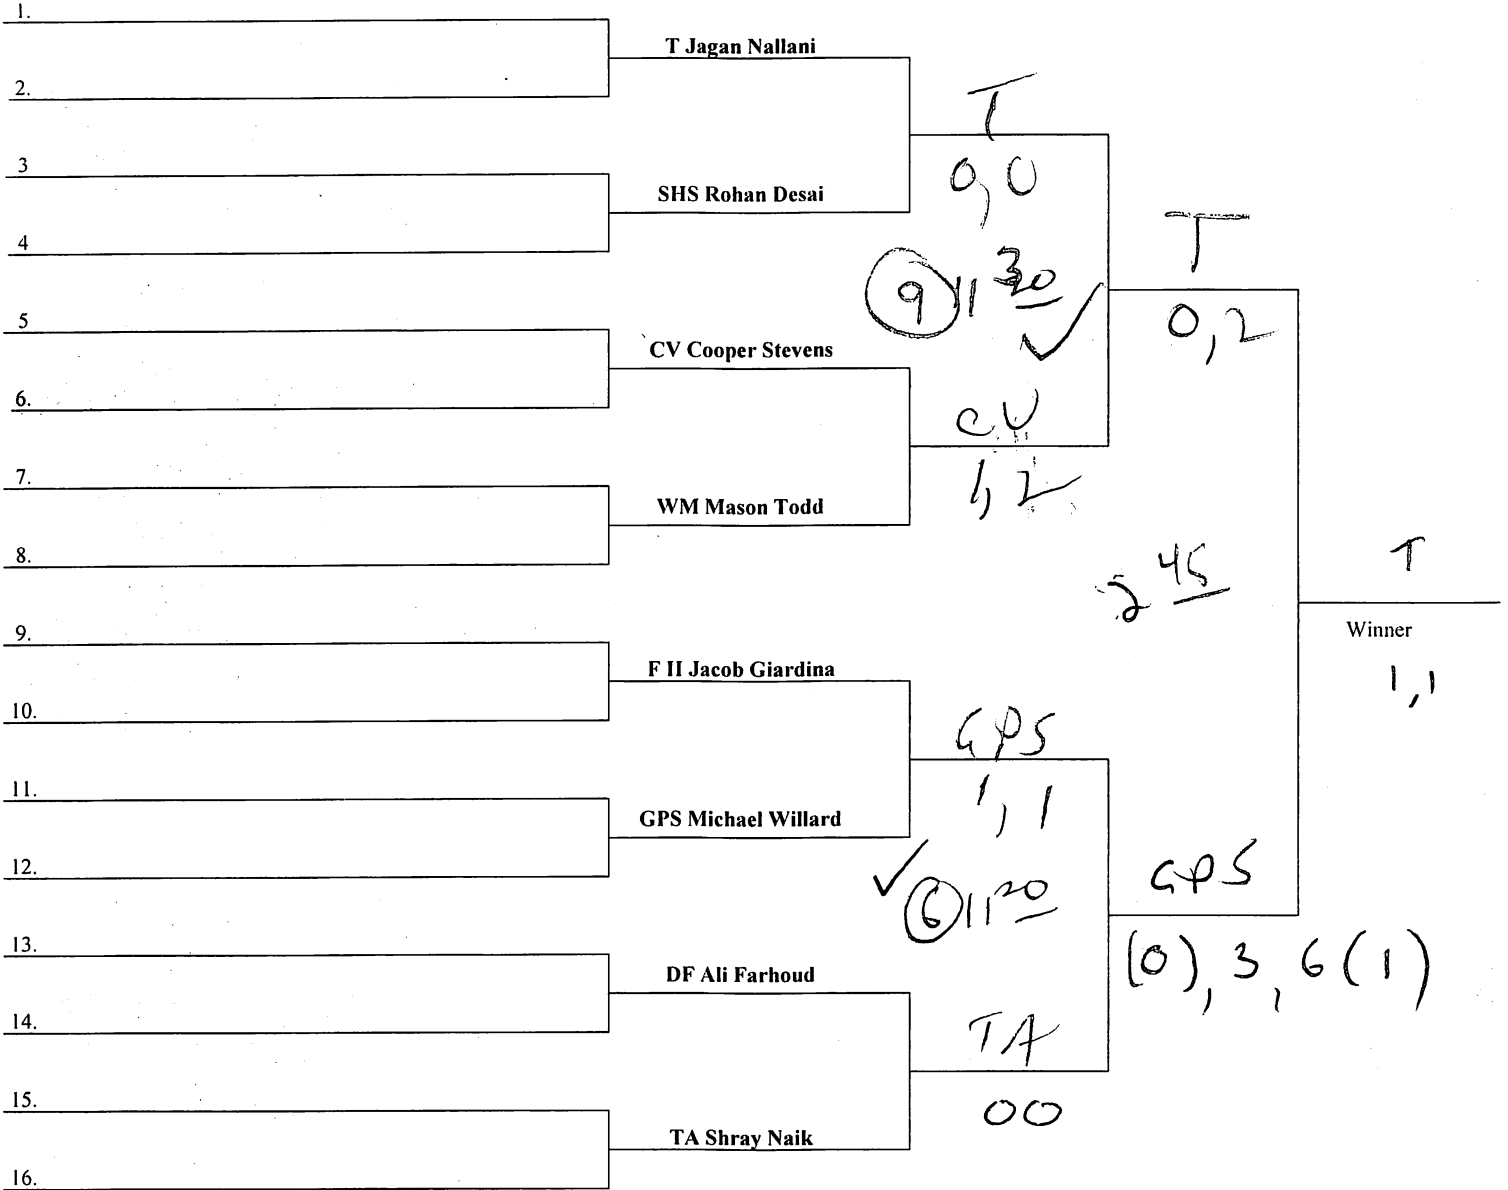

1st Singles

Name of Tournament:
 2018 - 2019 D1 Region 5

Elworthy Field

Tournament Director:
 Tom Berschback

- Seeded Players
- 1 TA
 - 2 Troy
 - 3 GPS
 - 4 Chippewa

2nd Singles

Name of Tournament: 2018 - 2019 D1 Region 5
Elworthy Field
Tournament Director: Tom Berschback

- Seeded Players
- 1 Troy
 - 2 TA
 - 3 GPS
 - 4 Chippewa

3rd Singles

Name of Tournament: 2018 - 2019 D1 Region 5
Elworthy Field
Tournament Director: Tom Berschback

- Seeded Players
- 1 GPS
 - 2 Troy
 - 3 TA
 - 4 Chippewa