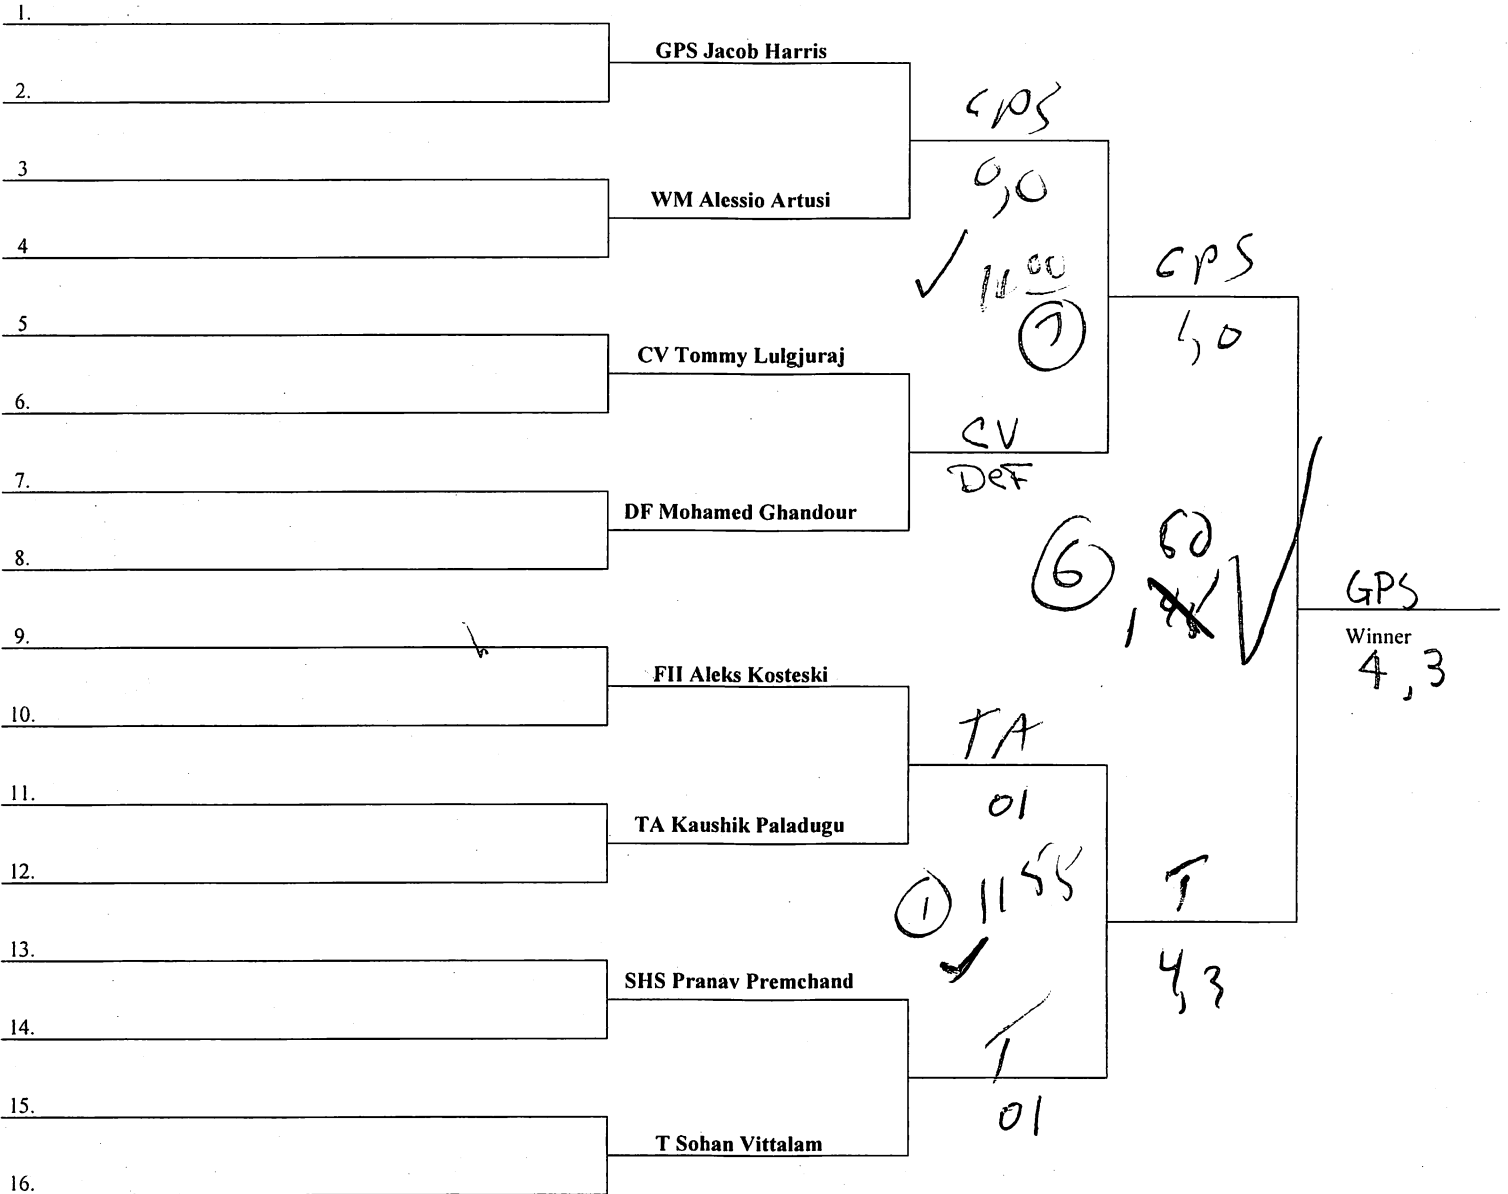

1st Singles

Name of Tournament:
 2018 - 2019 D1 Region 5

Elworthy Field

Tournament Director:
 Tom Berschback

- Seeded Players
- 1 TA
 - 2 Troy
 - 3 GPS
 - 4 Chippewa

2nd Singles

Name of Tournament: 2018 - 2019 D1 Region 5
Elworthy Field
Tournament Director: Tom Berschback

- Seeded Players
- 1 Troy
 - 2 TA
 - 3 GPS
 - 4 Chippewa

3rd Singles

Name of Tournament: 2018 - 2019 D1 Region 5
Elworthy Field
Tournament Director: Tom Berschback

- Seeded Players
- 1 GPS
 - 2 Troy
 - 3 TA
 - 4 Chippewa