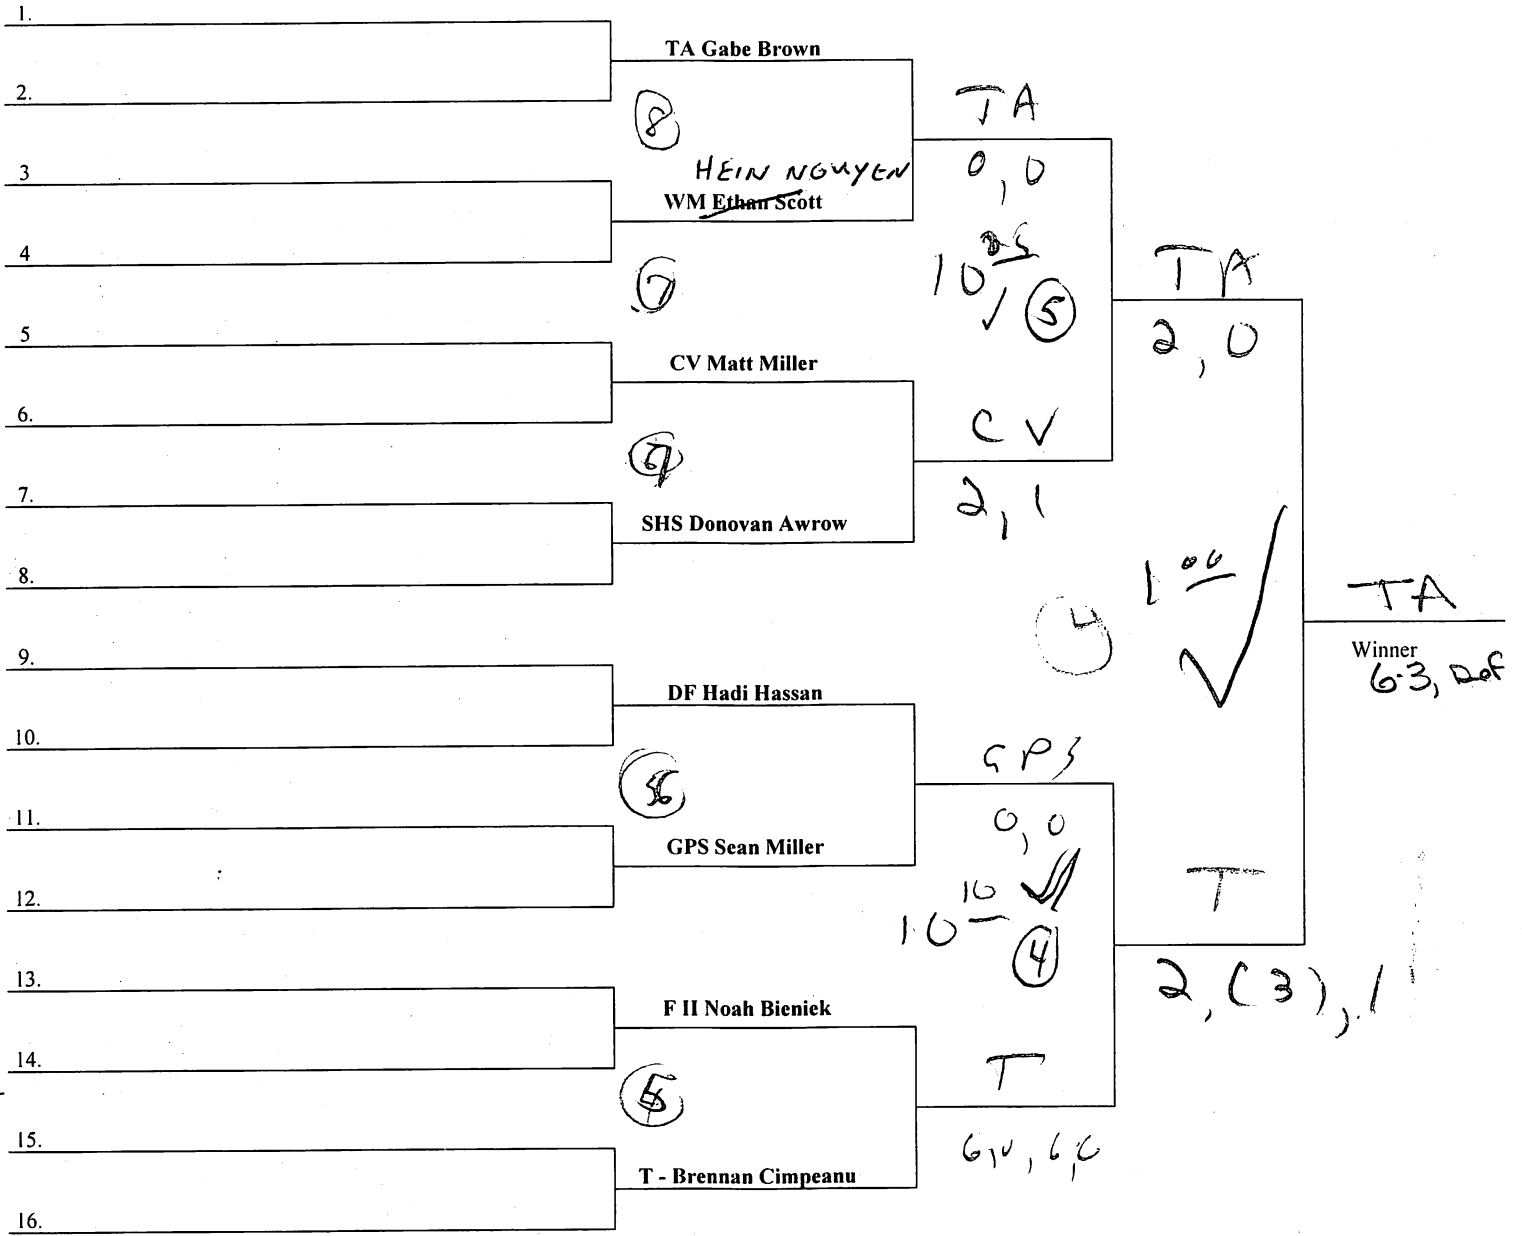

1st Singles

Name of Tournament:
 2018 - 2019 D1 Region 5

Elworthy Field

Tournament Director:
 Tom Berschback

- Seeded Players
- 1 TA
 - 2 Troy
 - 3 GPS
 - 4 Chippewa

2nd Singles

Name of Tournament: 2018 - 2019 D1 Region 5
Elworthy Field
Tournament Director: Tom Berschback

- Seeded Players
- 1 Troy
 - 2 TA
 - 3 GPS
 - 4 Chippewa

3rd Singles

Name of Tournament: 2018 - 2019 D1 Region 5
Elworthy Field
Tournament Director: Tom Berschback

- Seeded Players
- 1 GPS
 - 2 Troy
 - 3 TA
 - 4 Chippewa