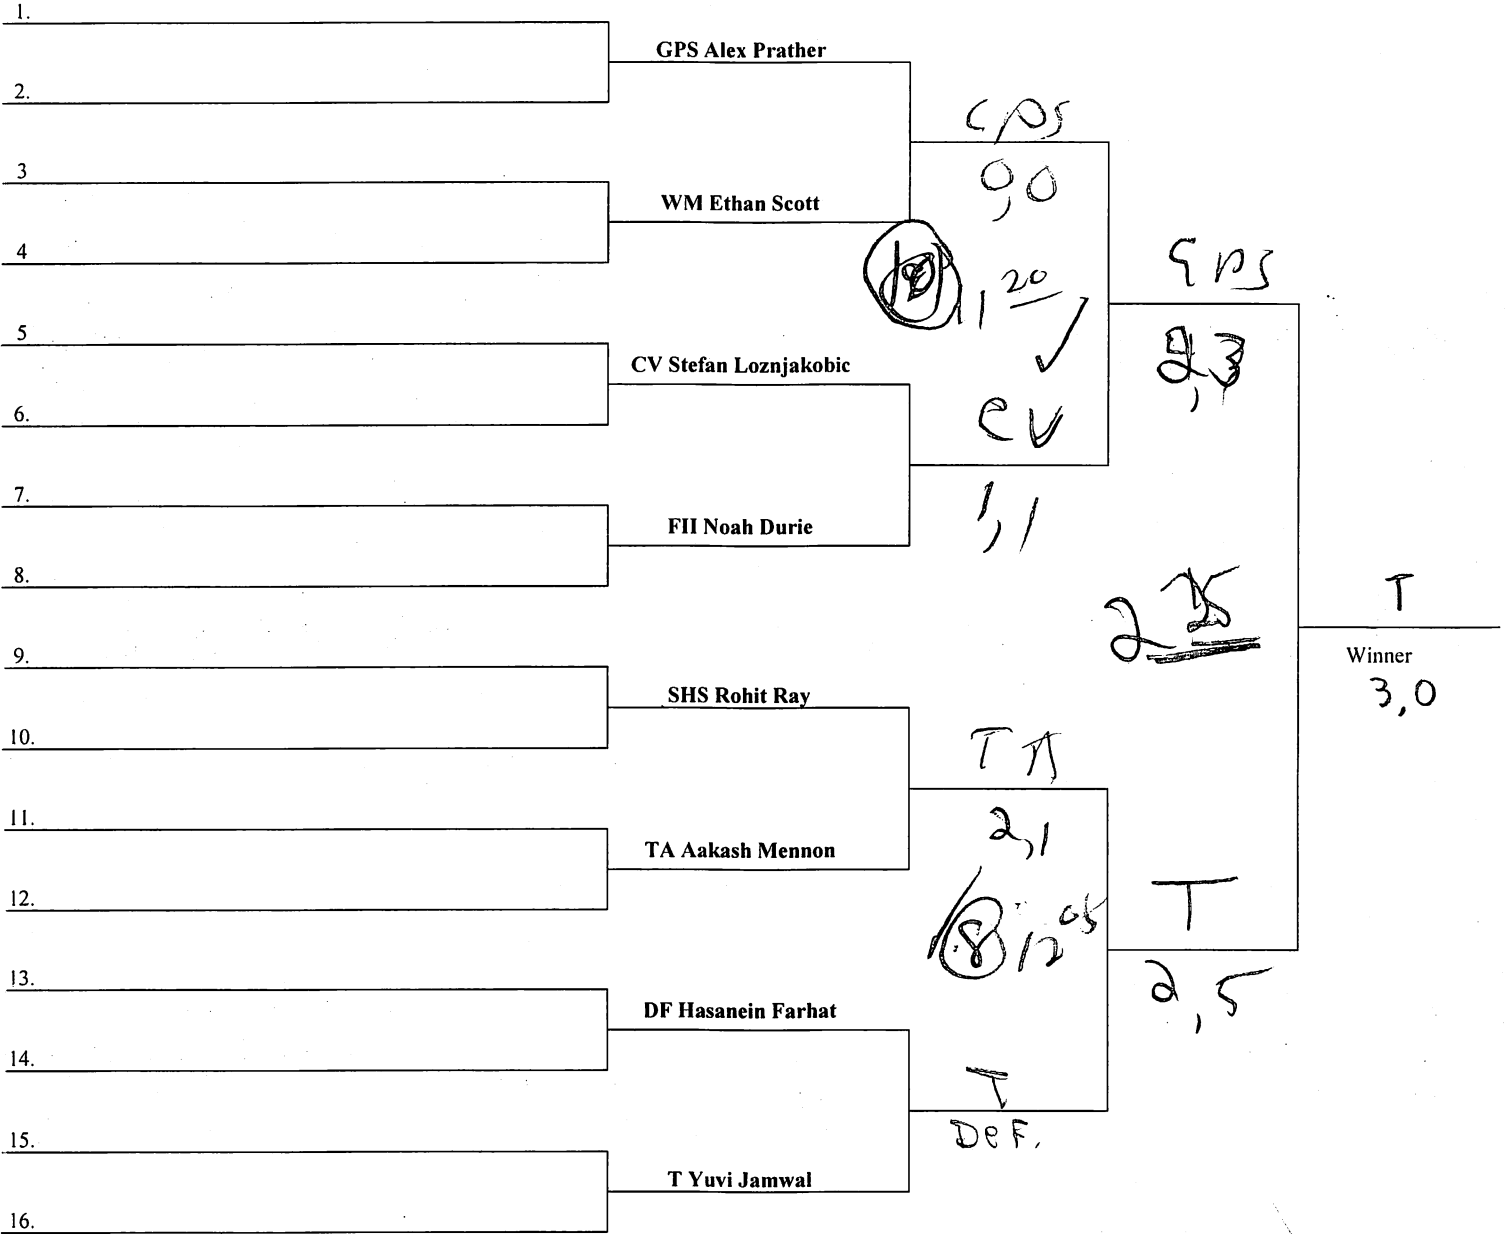

- Seeded Players
- 1 Troy
 - 2 TA
 - 3 GPS
 - 4 Chippewa

3rd Singles

Name of Tournament: 2018 - 2019 D1 Region 5
Elworthy Field
Tournament Director: Tom Berschback

- Seeded Players
- 1 GPS
 - 2 Troy
 - 3 TA
 - 4 Chippewa

4th Singles

Name of Tournament:
2018 - 2019 D1 Region 5

Elworthy Field

Tournament Director:
Tom Berschback

- Seeded Players
- 1 GPS
 - 2 Troy
 - 3 TA
 - 4 Chippewa

1st Doubles

Name of Tournament:
 2018 - 2019 D1 Region 5