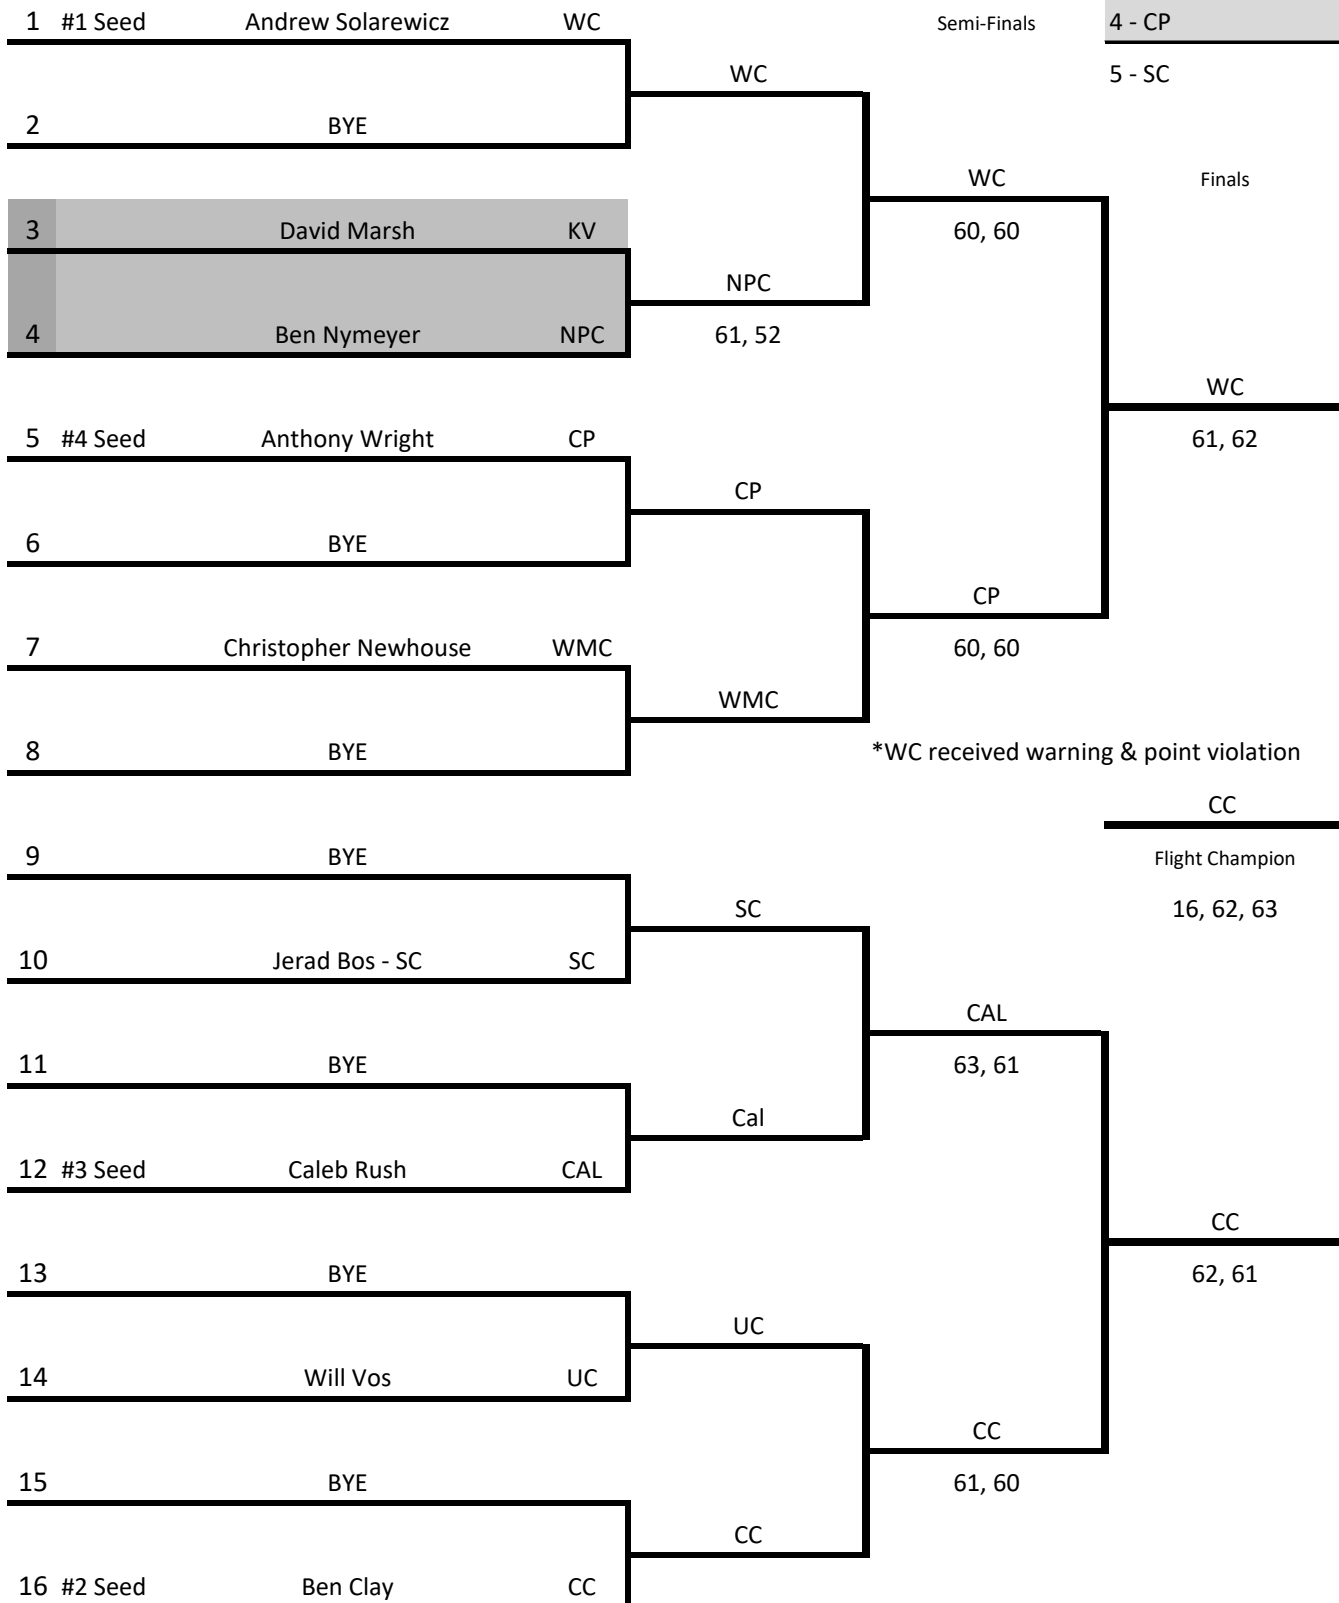

5 - SC

1st Round

2nd Round

Semi-Finals

Finals

Flight: 2nd Singles

All matches at South Christian

Seeded Players: