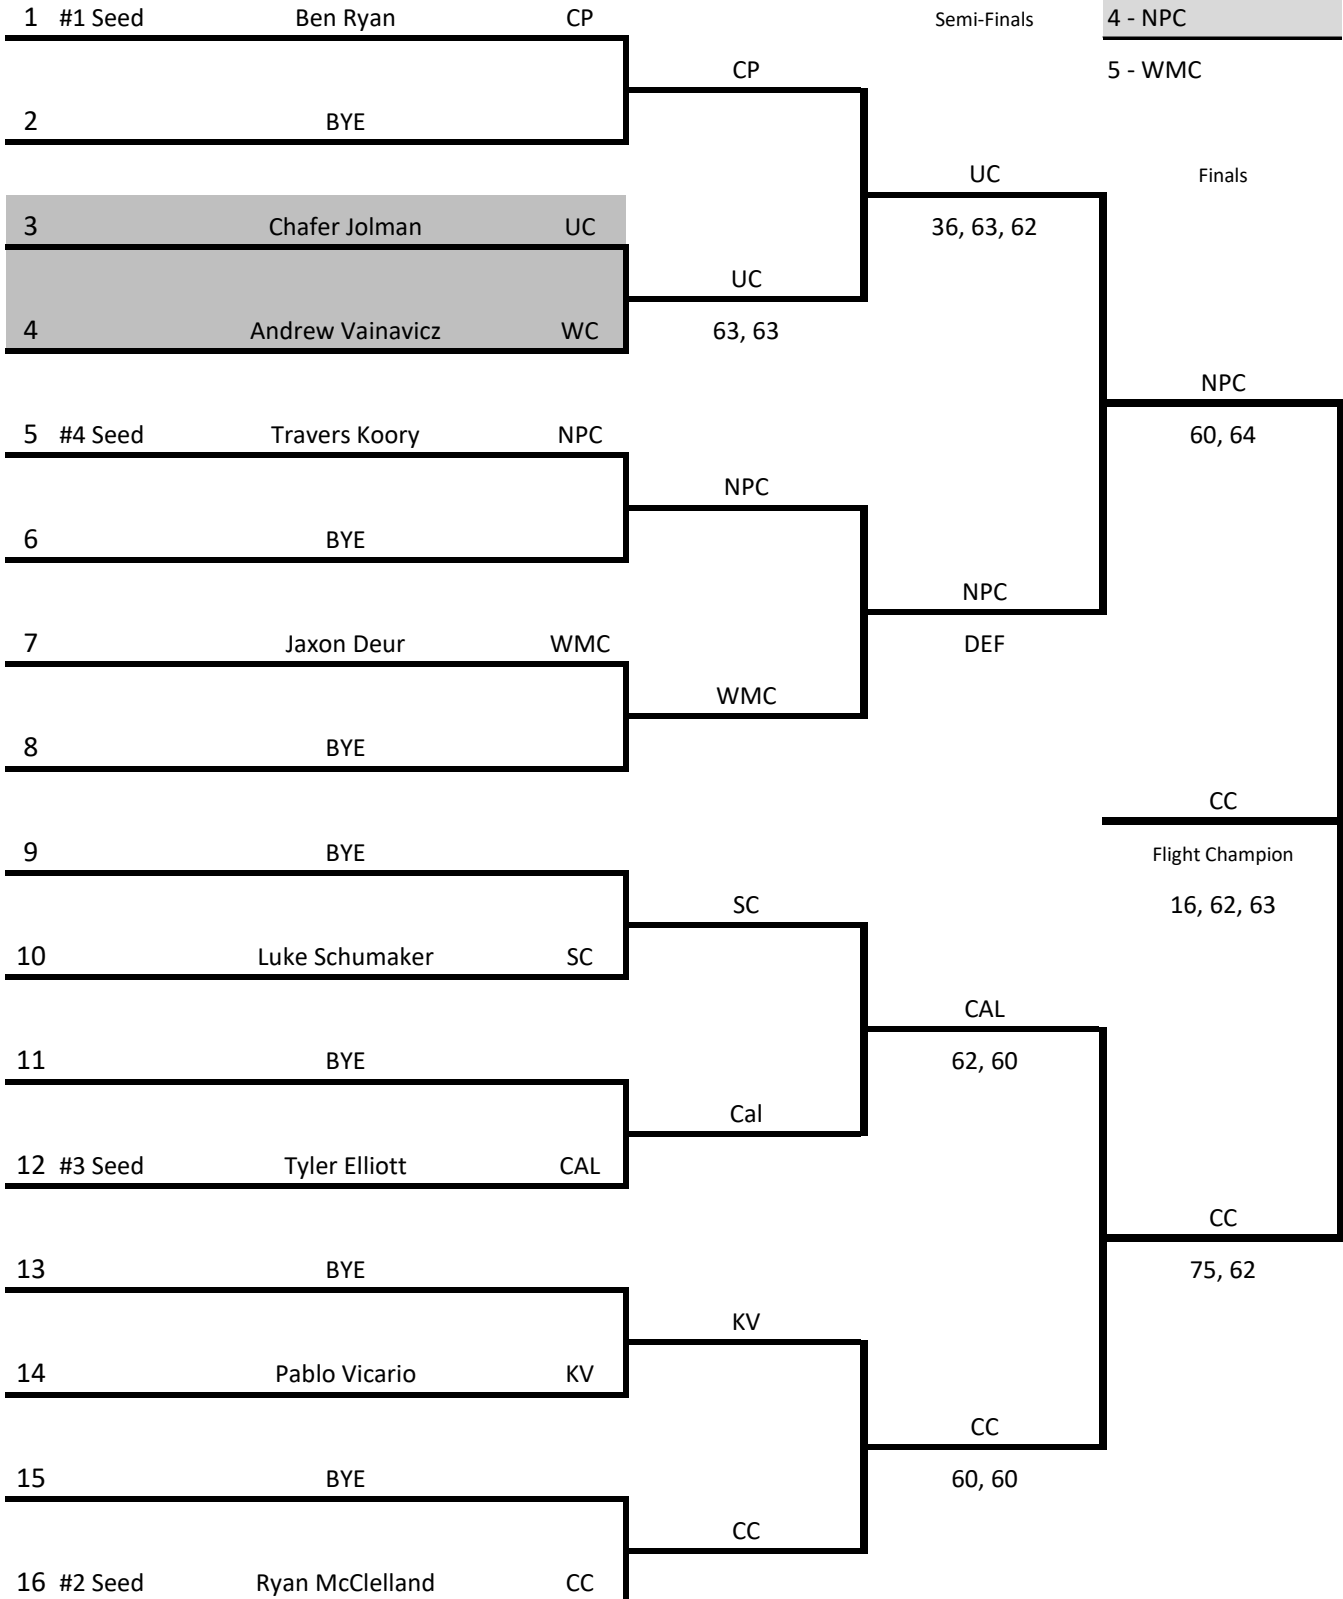

Flight: 3rd Singles

All matches at South Christian

Seeded Players:

1 - CP

2 - CC

3 - Cal

4 - NPC

5 - WMC

1st Round

2nd Round

Semi-Finals

Finals