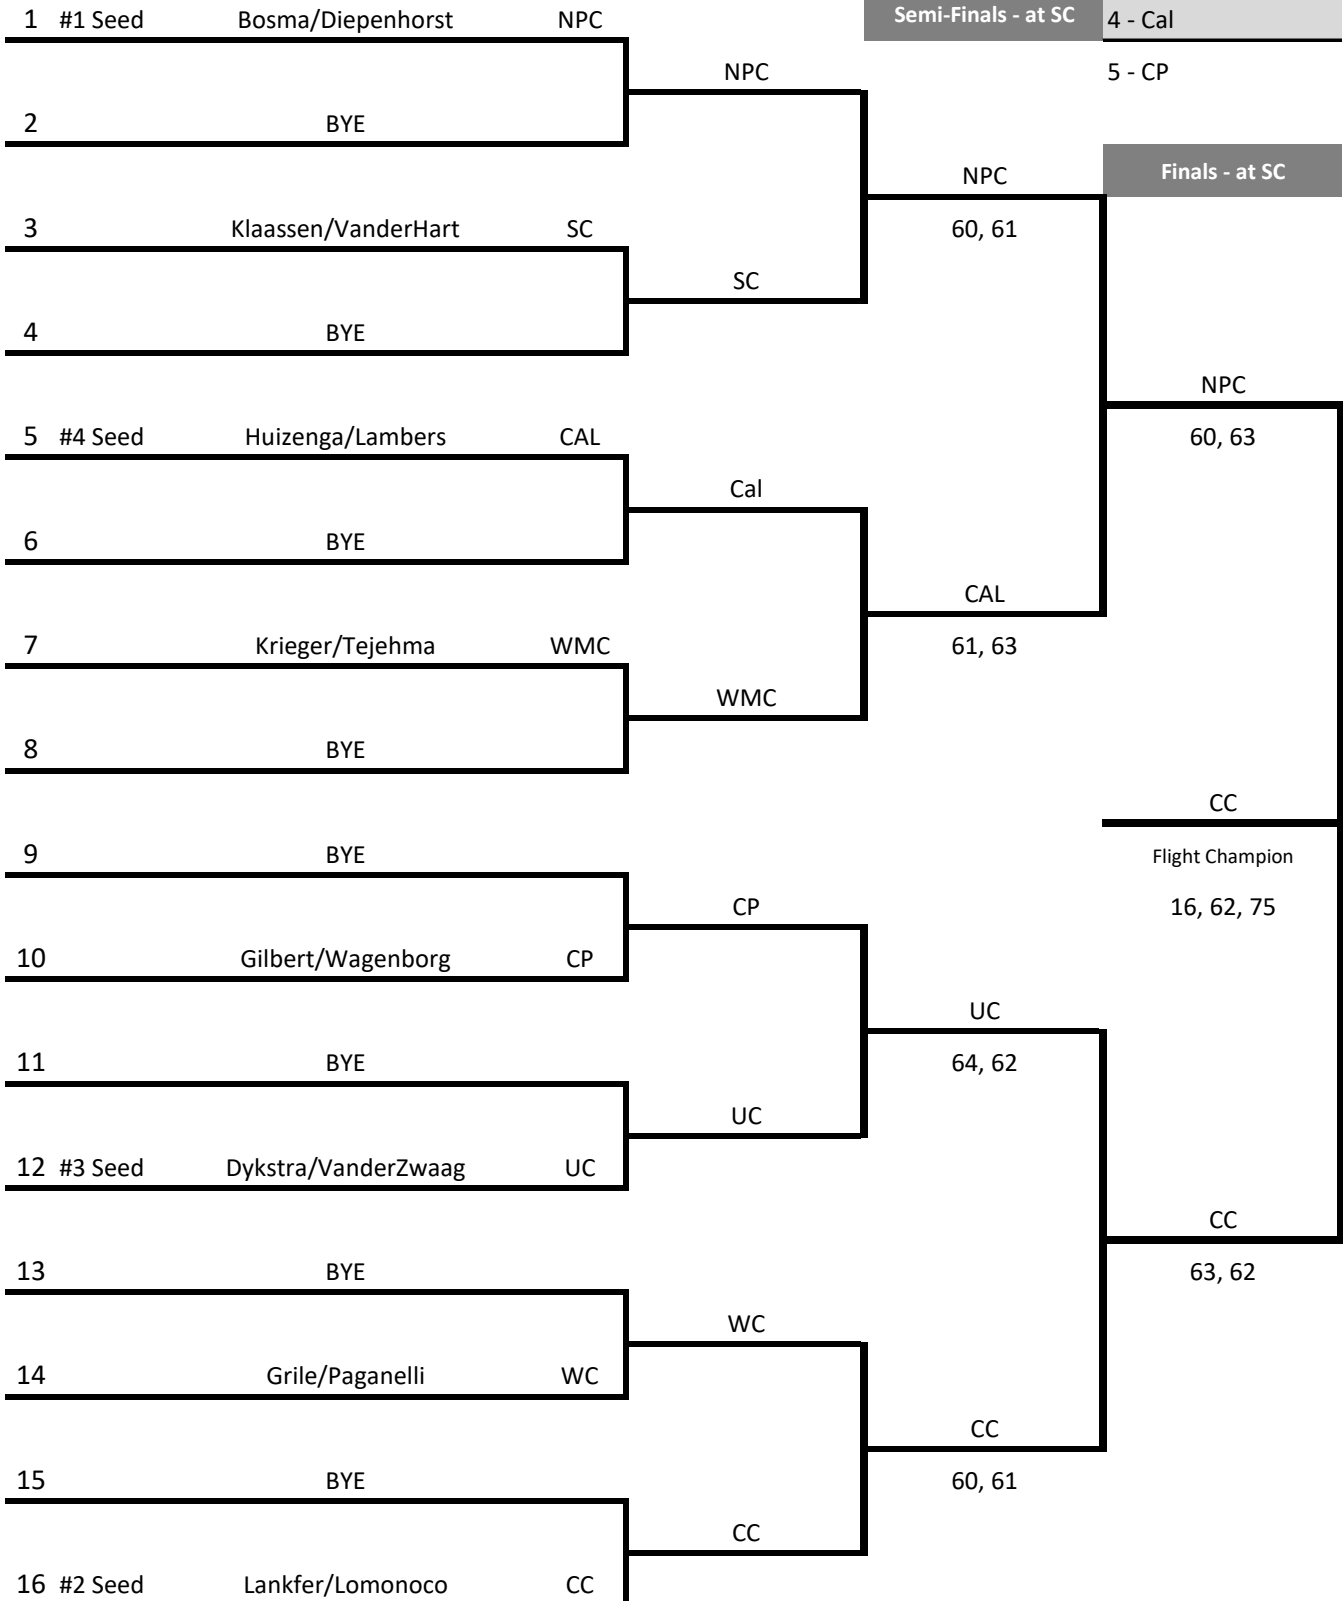

3 - UC

4 - Cal

5 - CP

1st Round

2nd Round

Semi-Finals - at SC

Finals - at SC

Flight: 4th Doubles