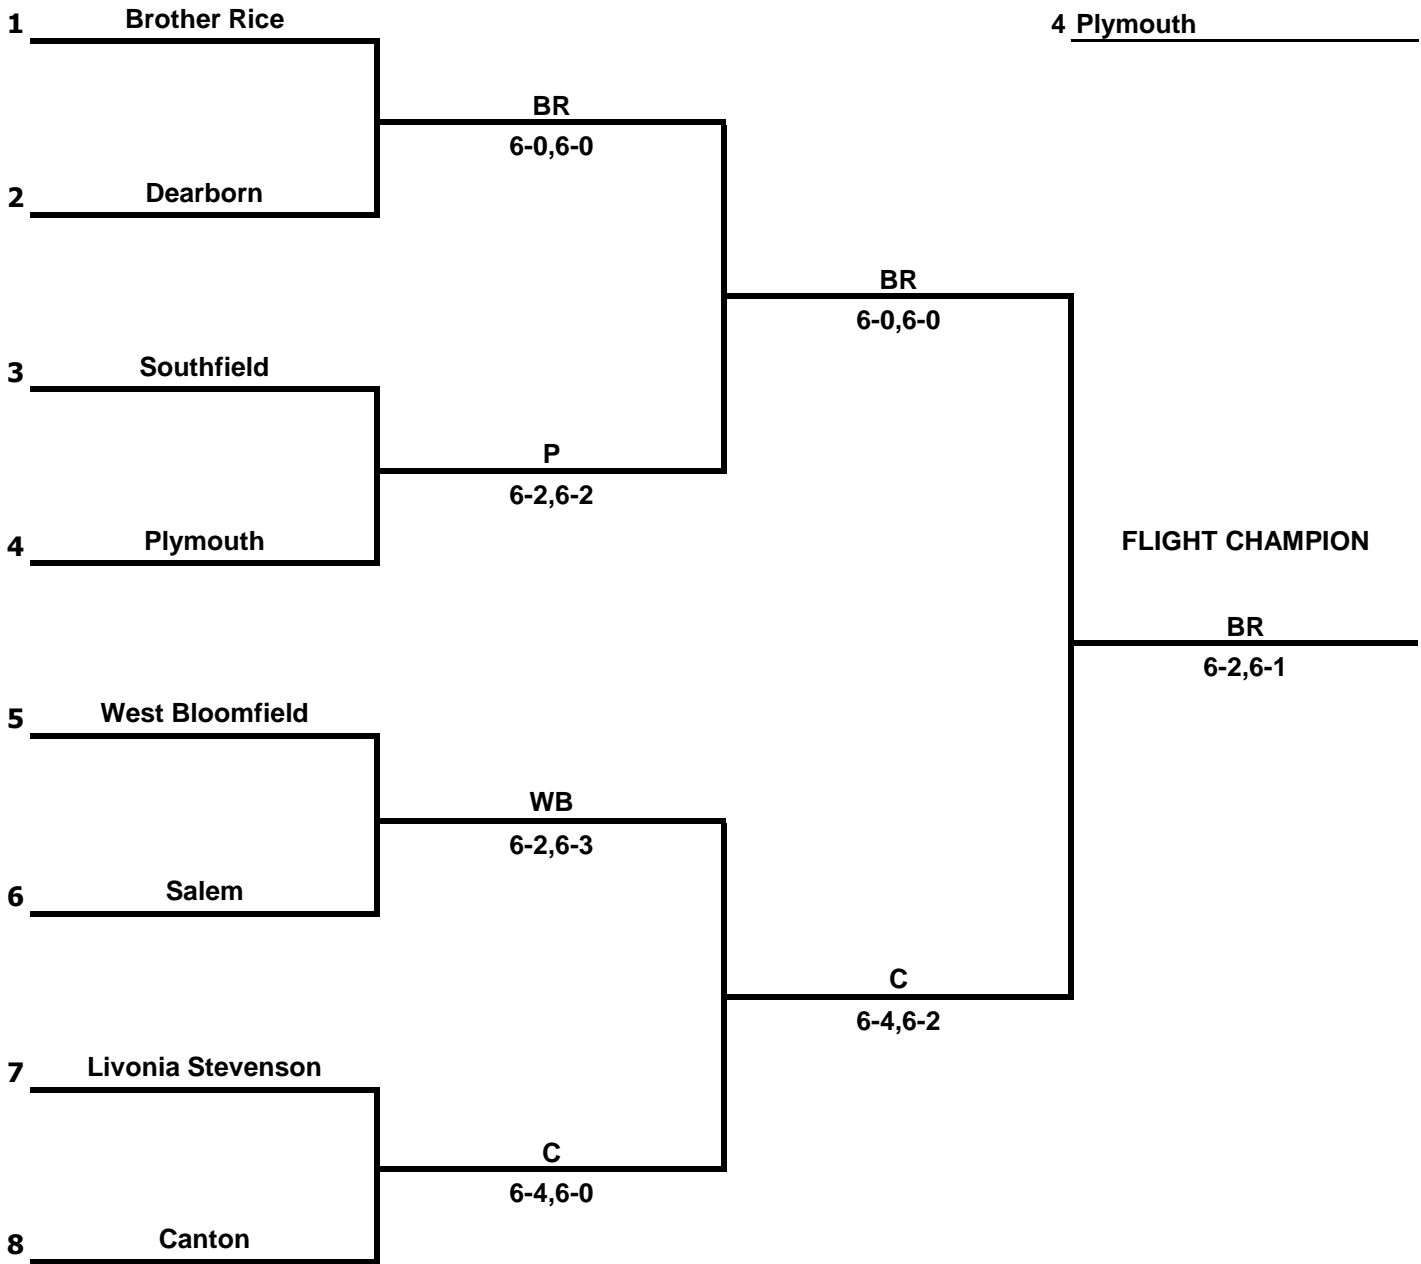

2017 Regional Draw	#1 Singles
--------------------	------------

- Seeded Players
- 1 Brother Rice
 - 2 Salem
 - 3 Canton
 - 4 West Bloomfield

2017 Regional Draw	#2 Singles
--------------------	------------

2017 Regional Draw	#4 Singles
--------------------	------------

- Seeded Players
- 1 Brother Rice
 - 2 West Bloomfield
 - 3 Canton
 - 4 Salem

2017 Regional Draw	#1 Doubles
--------------------	------------

- Seeded Players
- 1 Brother Rice
 - 2 Canton
 - 3 West Bloomfield
 - 4 Salem

2017 Regional Draw

#2 Doubles

Seeded Players

- 1 Brother Rice
- 2 Canton
- 3 West Bloomfield
- 4 Plymouth

2017 Regional Draw	#3 Doubles
--------------------	------------

- Seeded Players
- 1 Brother Rice
 - 2 West Bloomfield
 - 3 Canton
 - 4 Plymouth

2017 Regional Draw	#4 Doubles
--------------------	------------

- Seeded Players
- 1 Brother Rice
 - 2 West Bloomfield
 - 3 Canton
 - 4 Plymouth