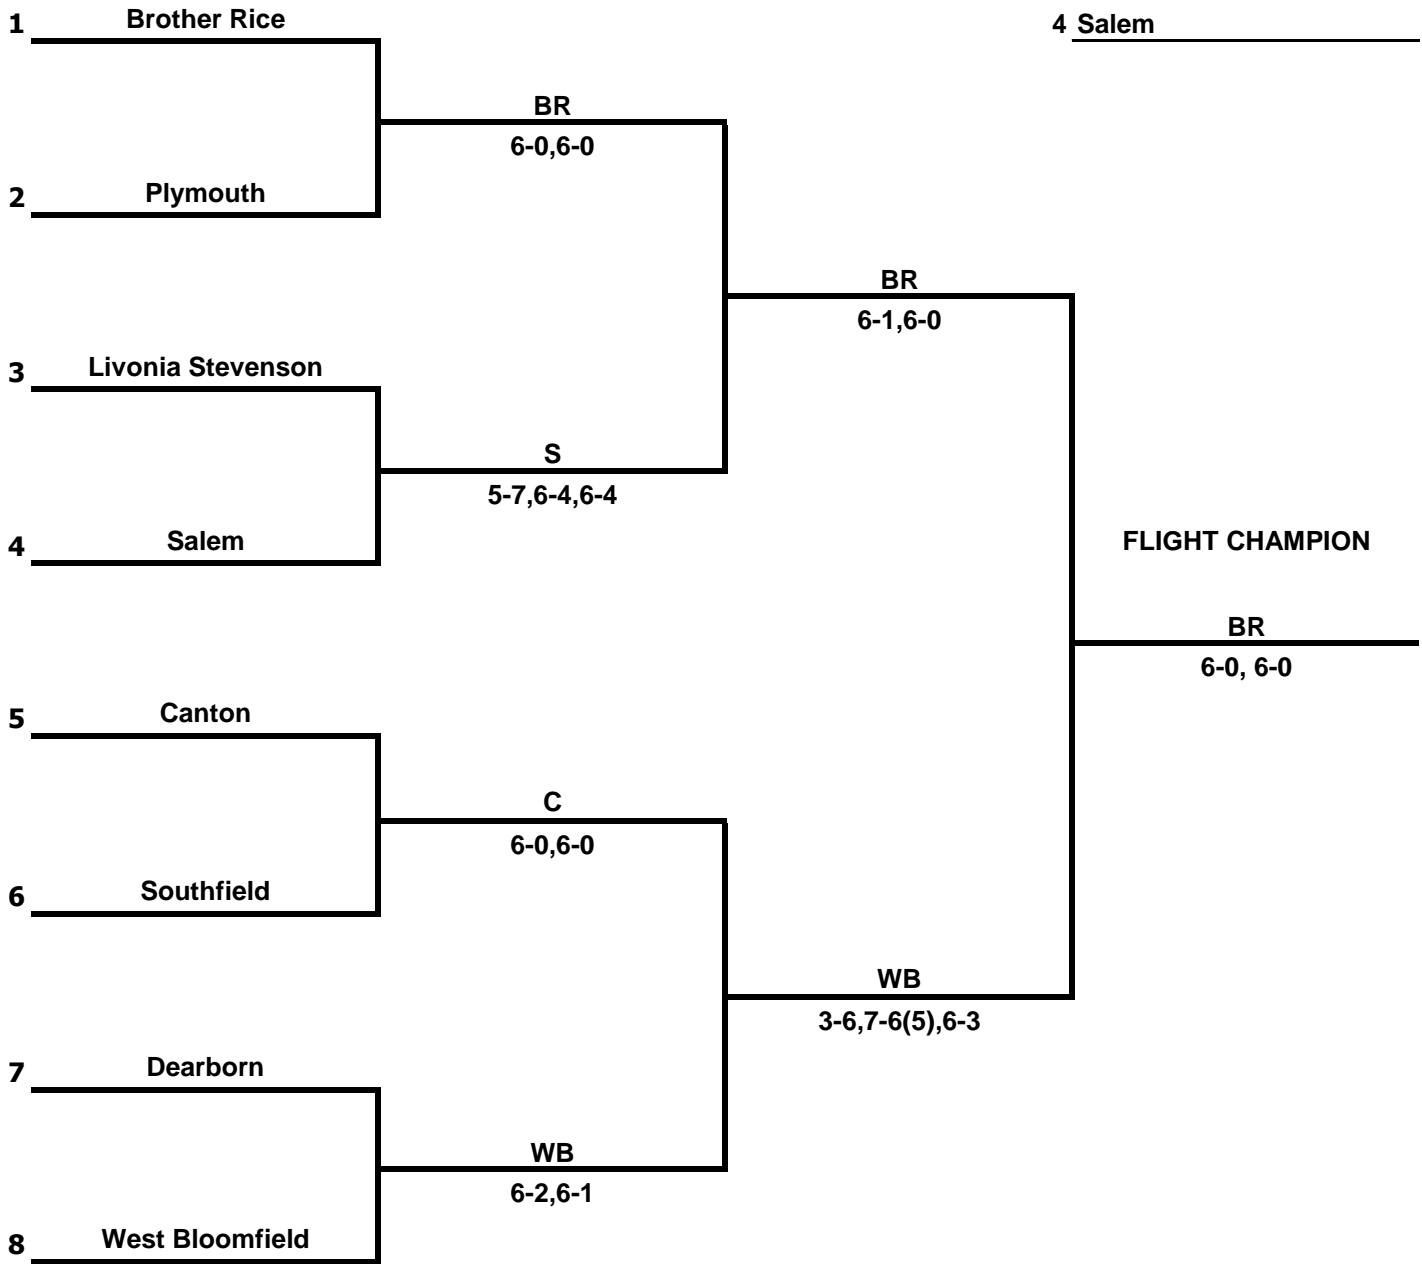

2017 Regional Draw	#1 Singles
--------------------	------------

- Seeded Players
- 1 Brother Rice
 - 2 Salem
 - 3 Canton
 - 4 West Bloomfield

2017 Regional Draw	#2 Singles
--------------------	------------

- Seeded Players
- 1 Brother Rice
 - 2 Canton
 - 3 West Bloomfield
 - 4 Plymouth

2017 Regional Draw	#3 Singles
--------------------	------------

- Seeded Players
- 1 Brother Rice
 - 2 West Bloomfield
 - 3 Canton
 - 4 Livonia Stevenson

2017 Regional Draw	#4 Singles
--------------------	------------

- Seeded Players
- 1 Brother Rice
 - 2 West Bloomfield
 - 3 Canton
 - 4 Salem

2017 Regional Draw	#1 Doubles
--------------------	------------

- Seeded Players
- 1 Brother Rice
 - 2 Canton
 - 3 West Bloomfield
 - 4 Salem

2017 Regional Draw

#2 Doubles

Seeded Players

- 1 Brother Rice
- 2 Canton
- 3 West Bloomfield
- 4 Plymouth

2017 Regional Draw	#3 Doubles
--------------------	------------