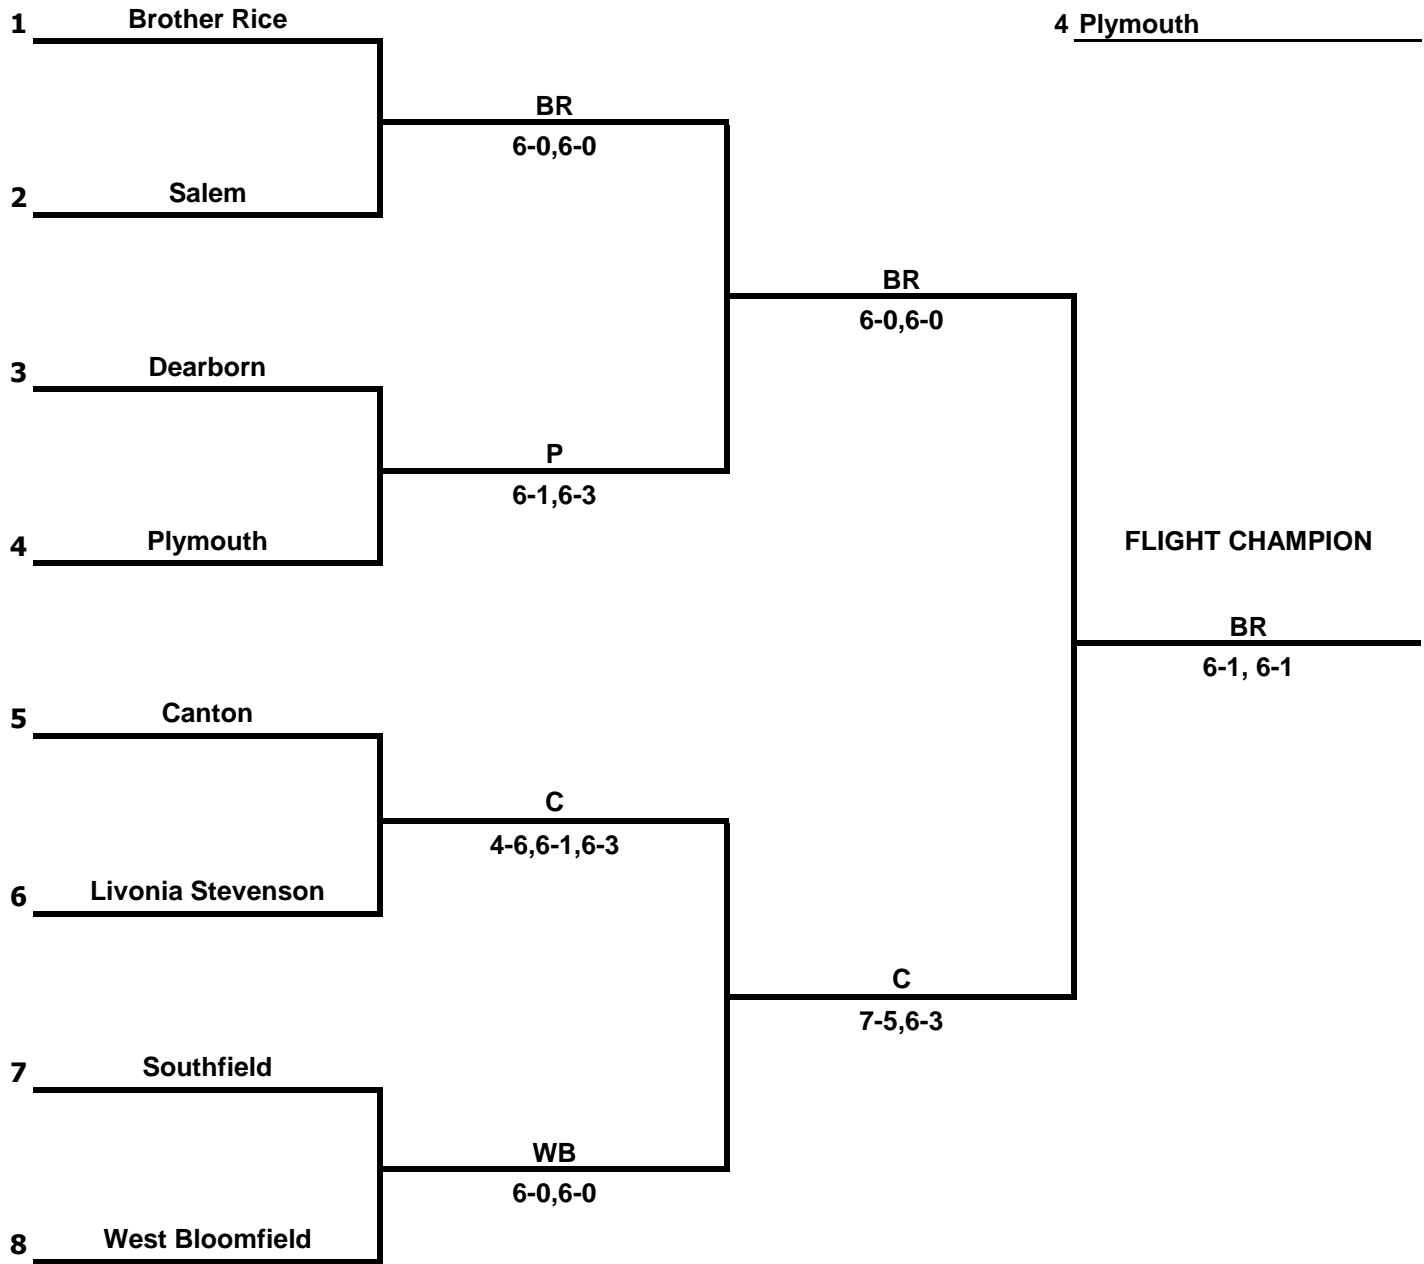

2017 Regional Draw	#1 Singles
--------------------	------------

- Seeded Players
- 1 Brother Rice
 - 2 Salem
 - 3 Canton
 - 4 West Bloomfield

2017 Regional Draw	#2 Singles
--------------------	------------

2017 Regional Draw	#4 Singles
--------------------	------------

- Seeded Players
- 1 Brother Rice
 - 2 West Bloomfield
 - 3 Canton
 - 4 Salem

2017 Regional Draw	#1 Doubles
--------------------	------------

- Seeded Players
- 1 Brother Rice
 - 2 Canton
 - 3 West Bloomfield
 - 4 Salem

2017 Regional Draw

#2 Doubles

Seeded Players

- 1 Brother Rice
- 2 Canton
- 3 West Bloomfield
- 4 Plymouth

2017 Regional Draw	#3 Doubles
--------------------	------------

- Seeded Players
- 1 Brother Rice
 - 2 West Bloomfield
 - 3 Canton
 - 4 Plymouth

2017 Regional Draw	#4 Doubles
--------------------	------------

- Seeded Players
- 1 Brother Rice
 - 2 West Bloomfield
 - 3 Canton
 - 4 Plymouth