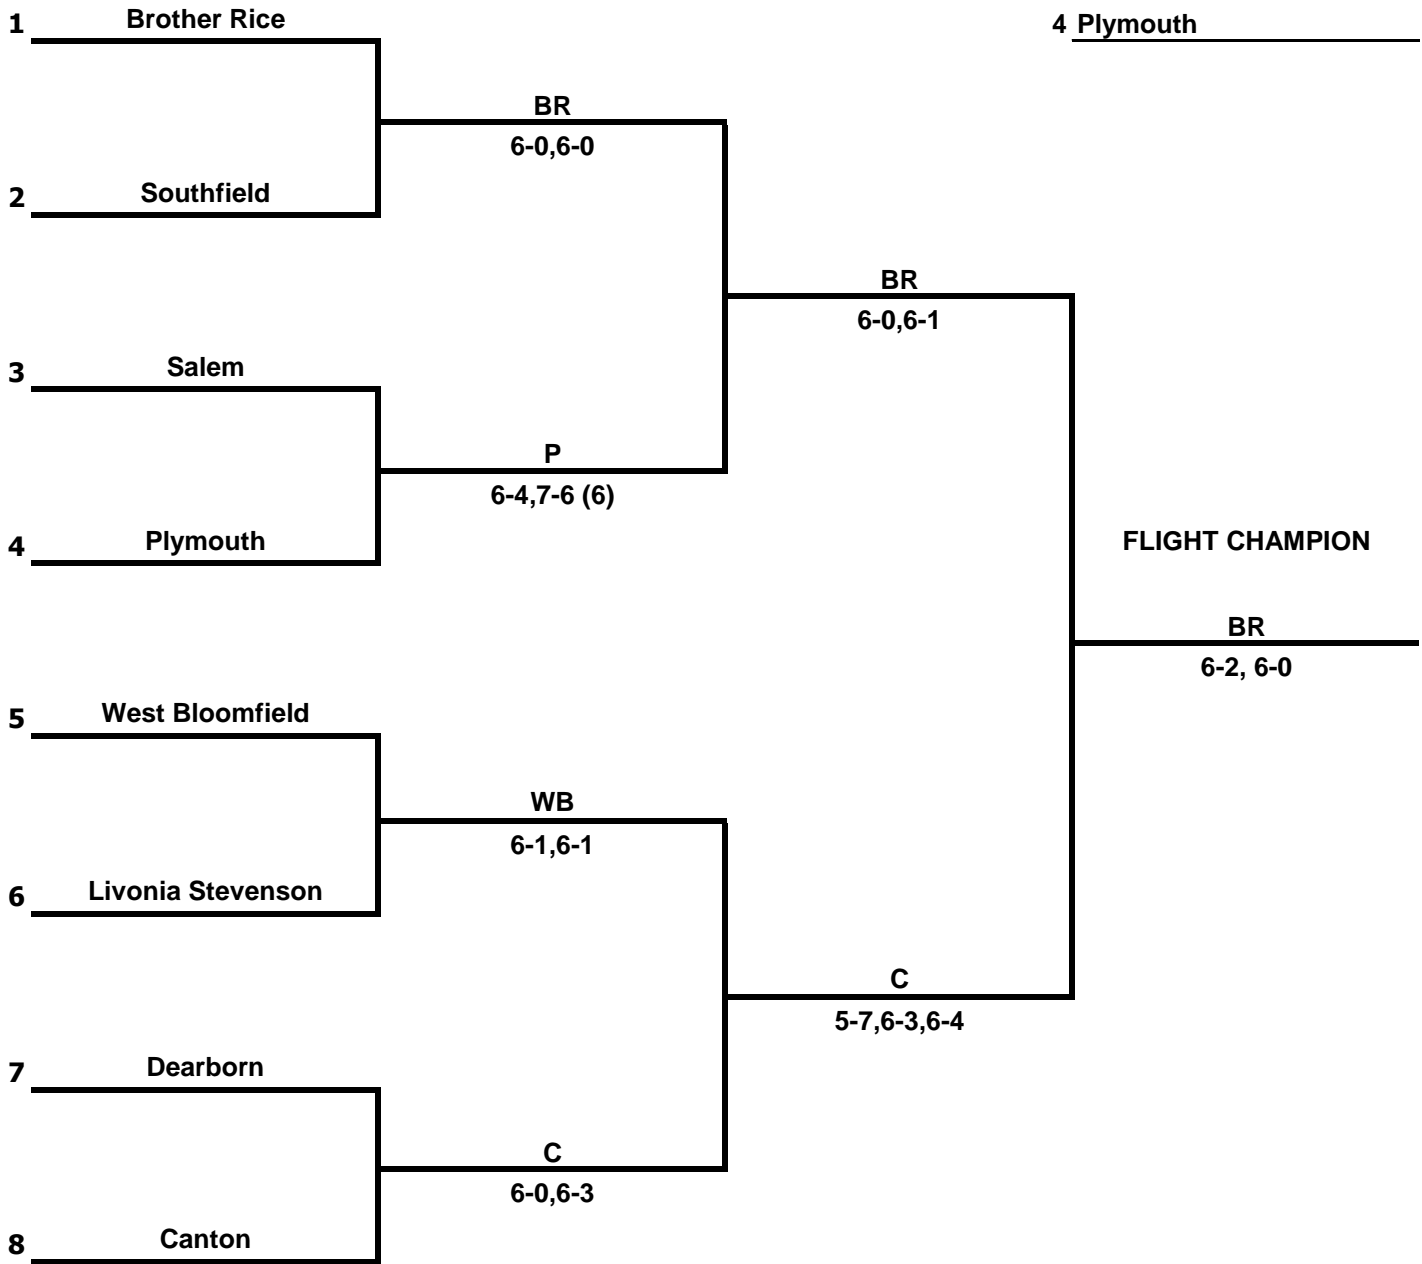

	Southfield		West Bloomfield
1S	Zacheus Taylor	1S	Karthik Ravi
2S	Javen Edwards	2S	Shelton Sutton
3S	Jalen Christian	3S	Benjamin Efros
4S	Benjamim Colding	4S	Rishabh Efros
1D	Irvin Watson	1D	Sahith Shankar
	Mark Bell		Aryan Kamath
2D	John Charlie	2D	Jacob Strome
	Jalen Edwards		Kasper Zemajtis
3D	Ikemba Ajouro	3D	Ishan Biswas
	Arthur Samuel		Edward Patron
4D	Jacob Moseby	4D	Krishna Raghavan
	Bishop Colding		Robert Sylvester

2017 Regional Draw	#1 Singles
--------------------	------------

- Seeded Players
- 1 Brother Rice
 - 2 Salem
 - 3 Canton
 - 4 West Bloomfield

2017 Regional Draw	#2 Singles
--------------------	------------

- Seeded Players
- 1 Brother Rice
 - 2 Canton
 - 3 West Bloomfield
 - 4 Plymouth

2017 Regional Draw	#3 Singles
--------------------	------------

- Seeded Players
- 1 Brother Rice
 - 2 West Bloomfield
 - 3 Canton
 - 4 Livonia Stevenson