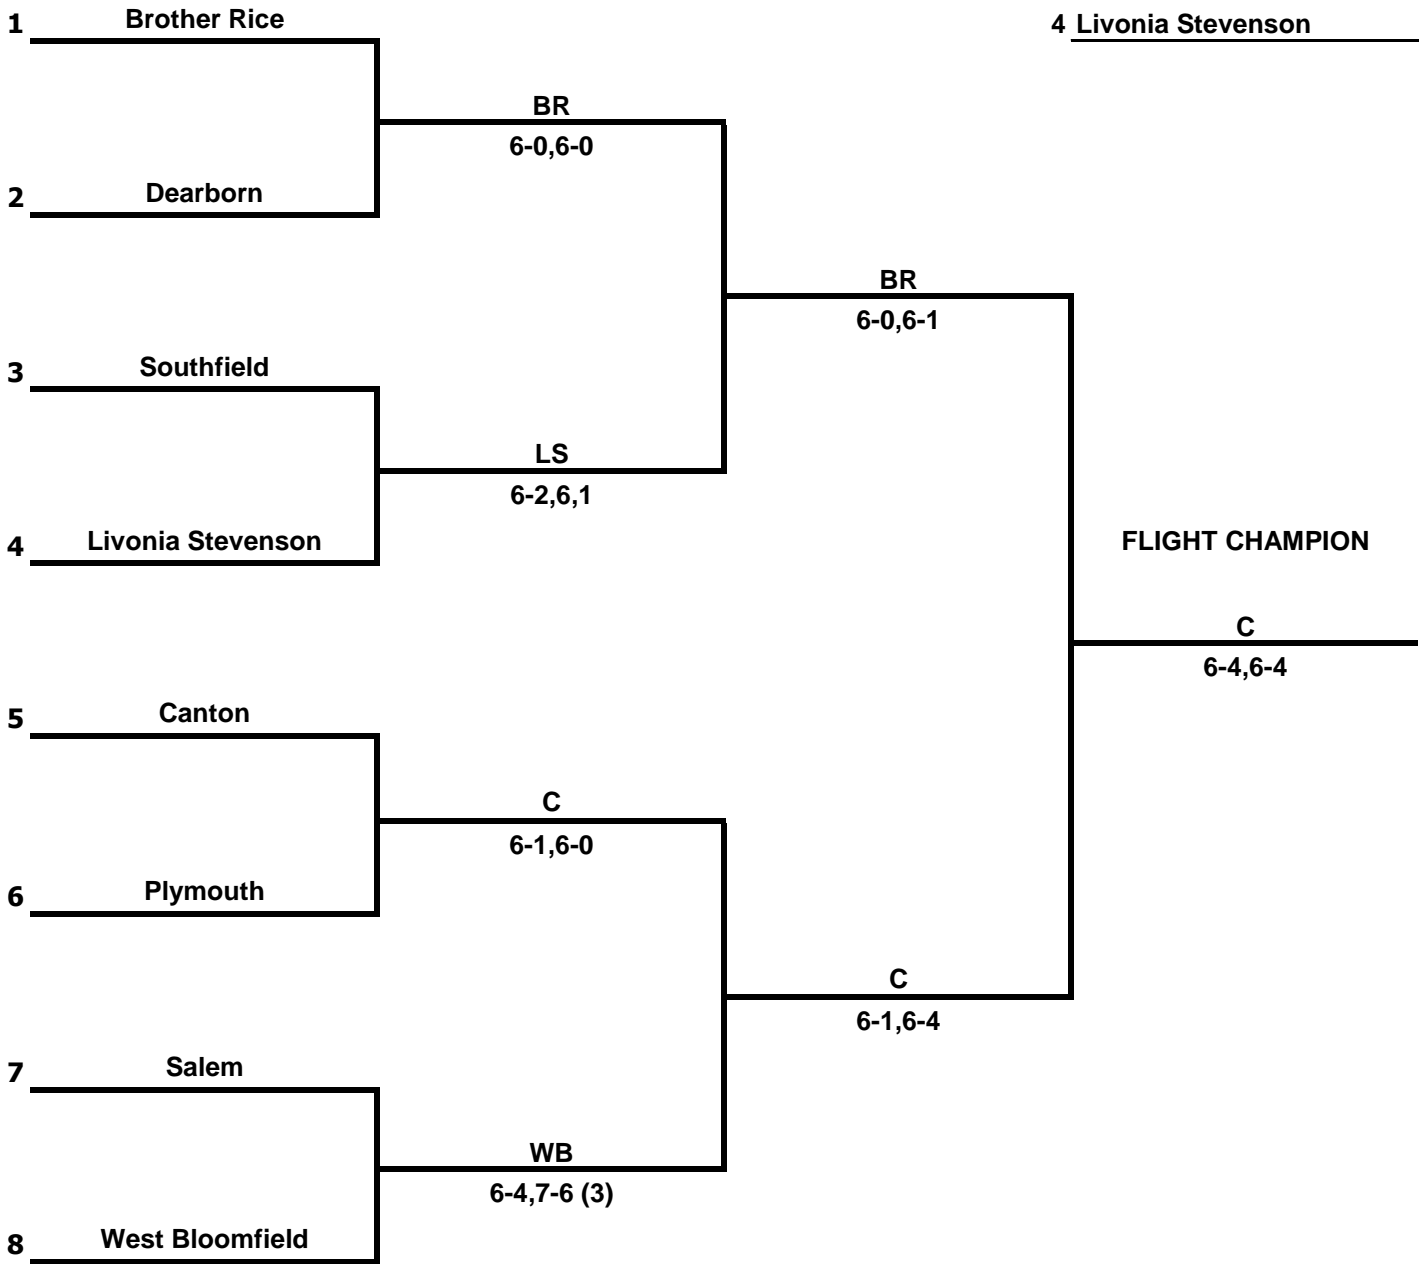

	Southfield		West Bloomfield
1S	Zacheus Taylor	1S	Karthik Ravi
2S	Javen Edwards	2S	Shelton Sutton
3S	Jalen Christian	3S	Benjamin Efros
4S	Benjamim Colding	4S	Rishabh Efros
1D	Irvin Watson	1D	Sahith Shankar
	Mark Bell		Aryan Kamath
2D	John Charlie	2D	Jacob Strome
	Jalen Edwards		Kasper Zemajtis
3D	Ikemba Ajouro	3D	Ishan Biswas
	Arthur Samuel		Edward Patron
4D	Jacob Moseby	4D	Krishna Raghavan
	Bishop Colding		Robert Sylvester

2017 Regional Draw	#1 Singles
--------------------	------------

- Seeded Players
- 1 Brother Rice
 - 2 Salem
 - 3 Canton
 - 4 West Bloomfield

2017 Regional Draw	#2 Singles
--------------------	------------

- Seeded Players
- 1 Brother Rice
 - 2 Canton
 - 3 West Bloomfield
 - 4 Plymouth

2017 Regional Draw	#3 Singles
--------------------	------------

- Seeded Players
- 1 Brother Rice
 - 2 West Bloomfield
 - 3 Canton
 - 4 Livonia Stevenson

2017 Regional Draw	#4 Singles
--------------------	------------

- Seeded Players
- 1 Brother Rice
 - 2 West Bloomfield
 - 3 Canton
 - 4 Salem

2017 Regional Draw	#1 Doubles
--------------------	------------