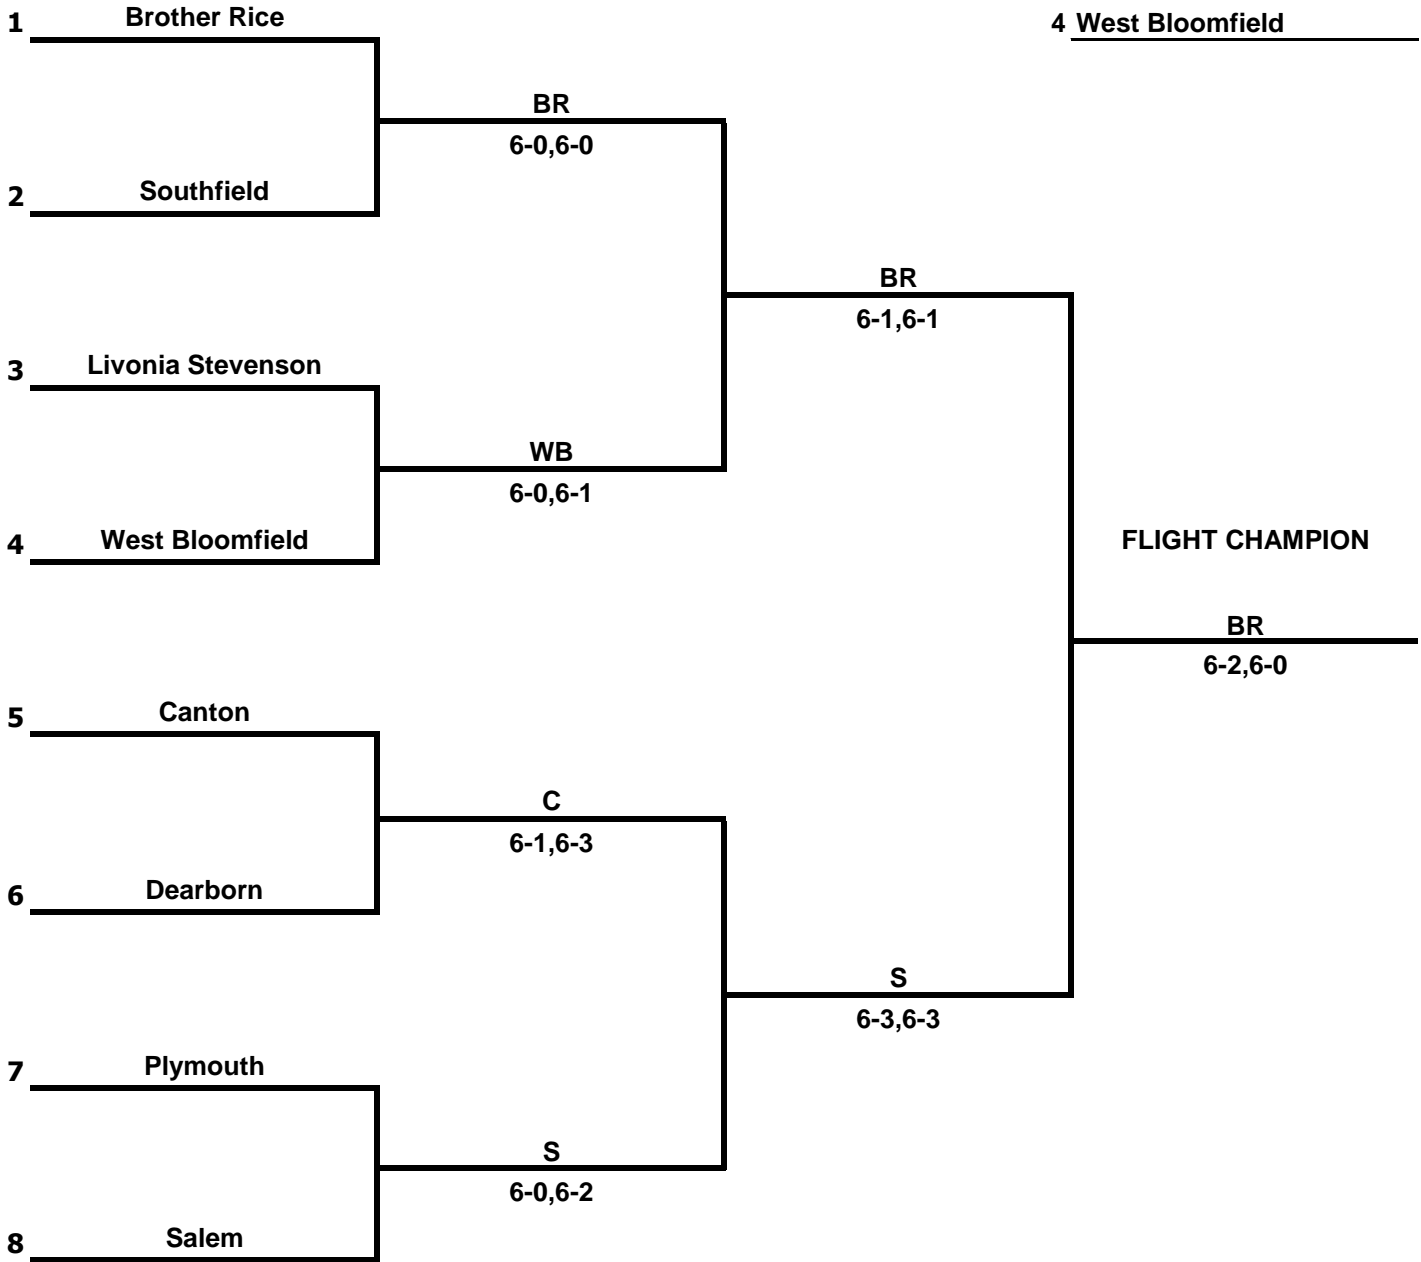

Brother Rice		Canton		Dearborn
1S	Jarreau Campbell	1S	Naeem Saleem	1S	Paul Washington
2S	Josh Anschuetz	2S	Jacob Paton	2S	Laith Jadallah
3S	Jonny Browne	3S	Kurt Seifert	3S	Sean Murray
4S	Zach Oesterle	4S	Sri Narayanan	4S	Hassan Beydoun
1D	Sam Schwartz	1D	Nick Huang	1D	Adian MacNeil
	Jack Brockhaus		Vishal Nayak		Caleb Rice
2D	Niko Mamatas	2D	Charvik Vaishnav	2D	Cole Wisneski
	Riley McNulty		Vishwasaas Nayak		Harrison Kubicki
3D	James Mackenzie	3D	Larry Lu	3D	Tim Alaziz
	Doug Prew		Akshay Jalluri		Anthony Alaziz
4D	Dominic Dadabbo	4D	Sid Ganti	4D	Kareem Nassar
	Conlen Kennedy		Alex Zajdel		Dan Schondorf

	Stevenson		Plymouth		Salem
1S	Tom Dunne	1S	Aditya Suryakumar	1S	Eric Liu
2S	Steve Dunne	2S	Nathan Tseng	2S	Jason Zheng
3S	Caleb Williamson	3S	Anoop Kotha	3S	Parshva Sangvi
4S	Erik Schmidt	4S	Nathan Schweikhart	4S	Ajay Barathan
1D	Kevin Dunne	1D	Rishabh Agrawal	1D	Andrew Clarke
	Josh Maj		Prathik Addepalli		Khush Patel
2D	Brian Stemen	2D	Rohit Narayanan	2D	Ryan The
	Abe Alrabady		Darren Tascillo		Nihal Lingham
3D	Anthony Akel	3D	Viroshan Narayan	3D	Neel Shah
	Alec Said		Akshay Kotha		Cal Smiley
4D	Brian Nettie	4D	Max Klamt	4D	Roenick Master
	J.P. Marvin		Ben Kirchoff		Rahul Rao

	Southfield		West Bloomfield
1S	Zacheus Taylor	1S	Karthik Ravi
2S	Javen Edwards	2S	Shelton Sutton
3S	Jalen Christian	3S	Benjamin Efros
4S	Benjamim Colding	4S	Rishabh Efros
1D	Irvin Watson	1D	Sahith Shankar
	Mark Bell		Aryan Kamath
2D	John Charlie	2D	Jacob Strome
	Jalen Edwards		Kasper Zemajtis
3D	Ikemba Ajouro	3D	Ishan Biswas
	Arthur Samuel		Edward Patron
4D	Jacob Moseby	4D	Krishna Raghavan
	Bishop Colding		Robert Sylvester

2017 Regional Draw	#1 Singles

1. Seeded Players
2. 1 Brother Rice
   - 2 Salem
   - 3 Canton
   - 4 West Bloomfield