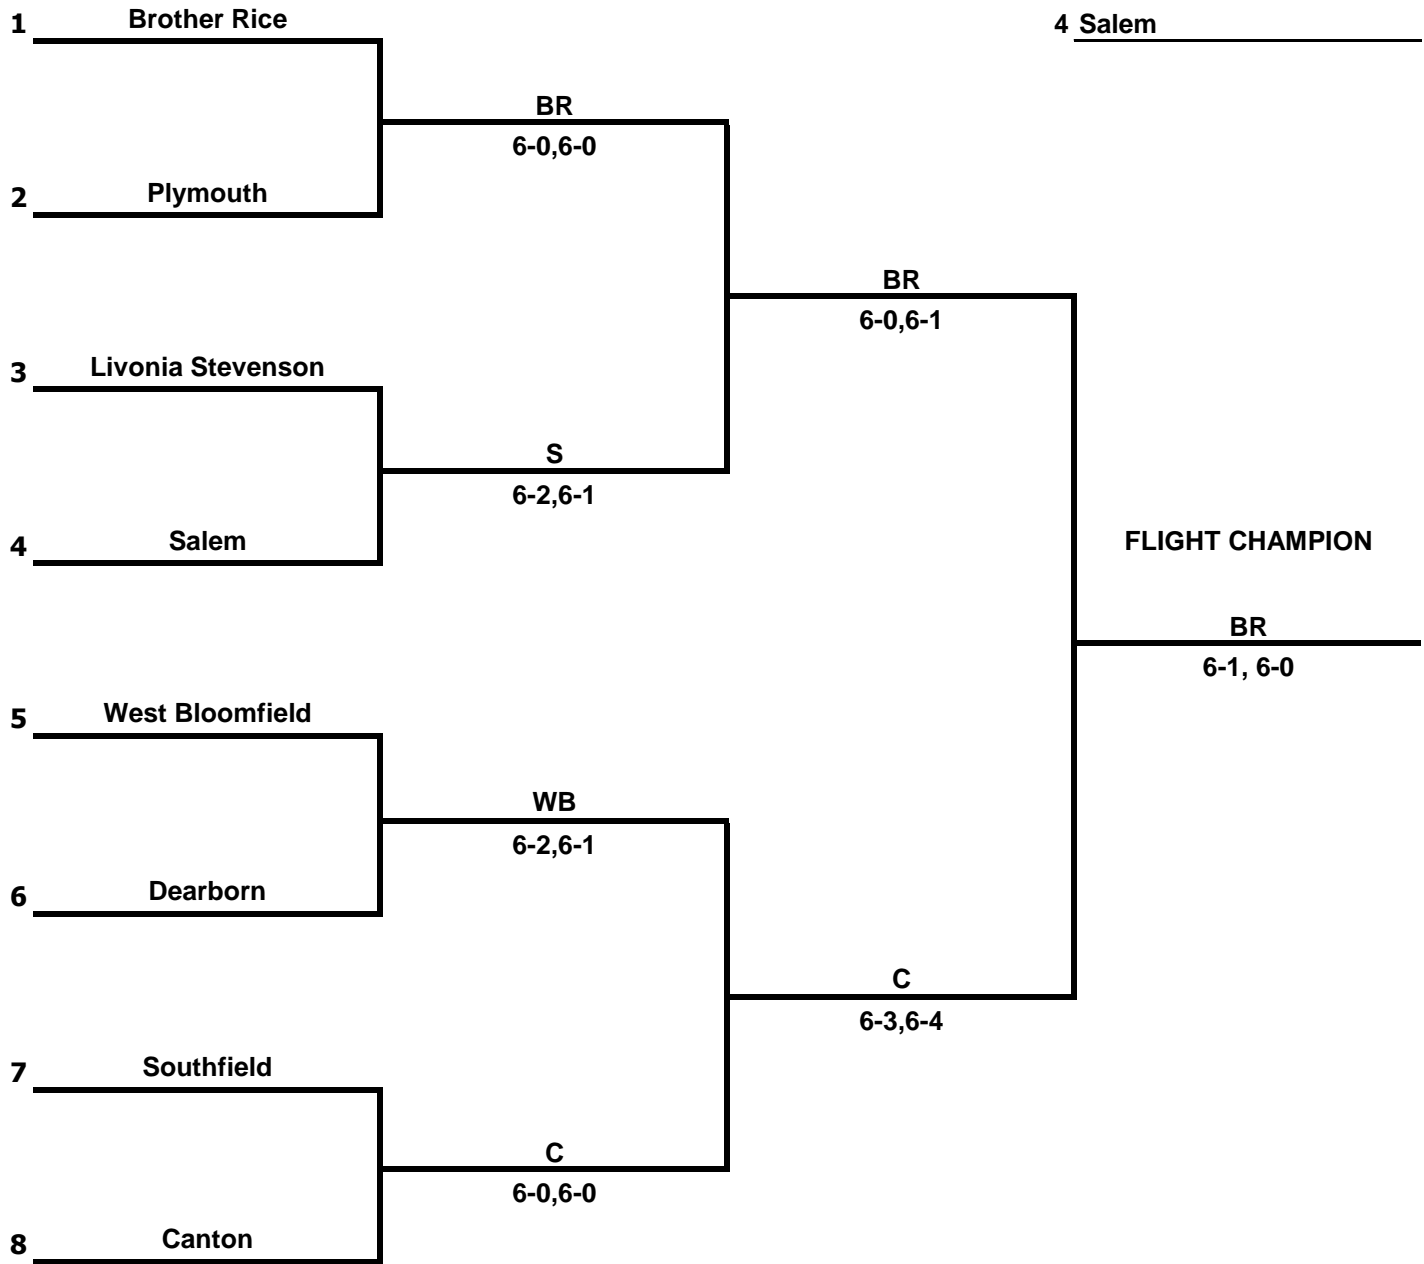

2017 Regional Draw	#1 Doubles

1. Seeded Players
2. 1 Brother Rice
   - 2 Canton
   - 3 West Bloomfield
   - 4 Salem