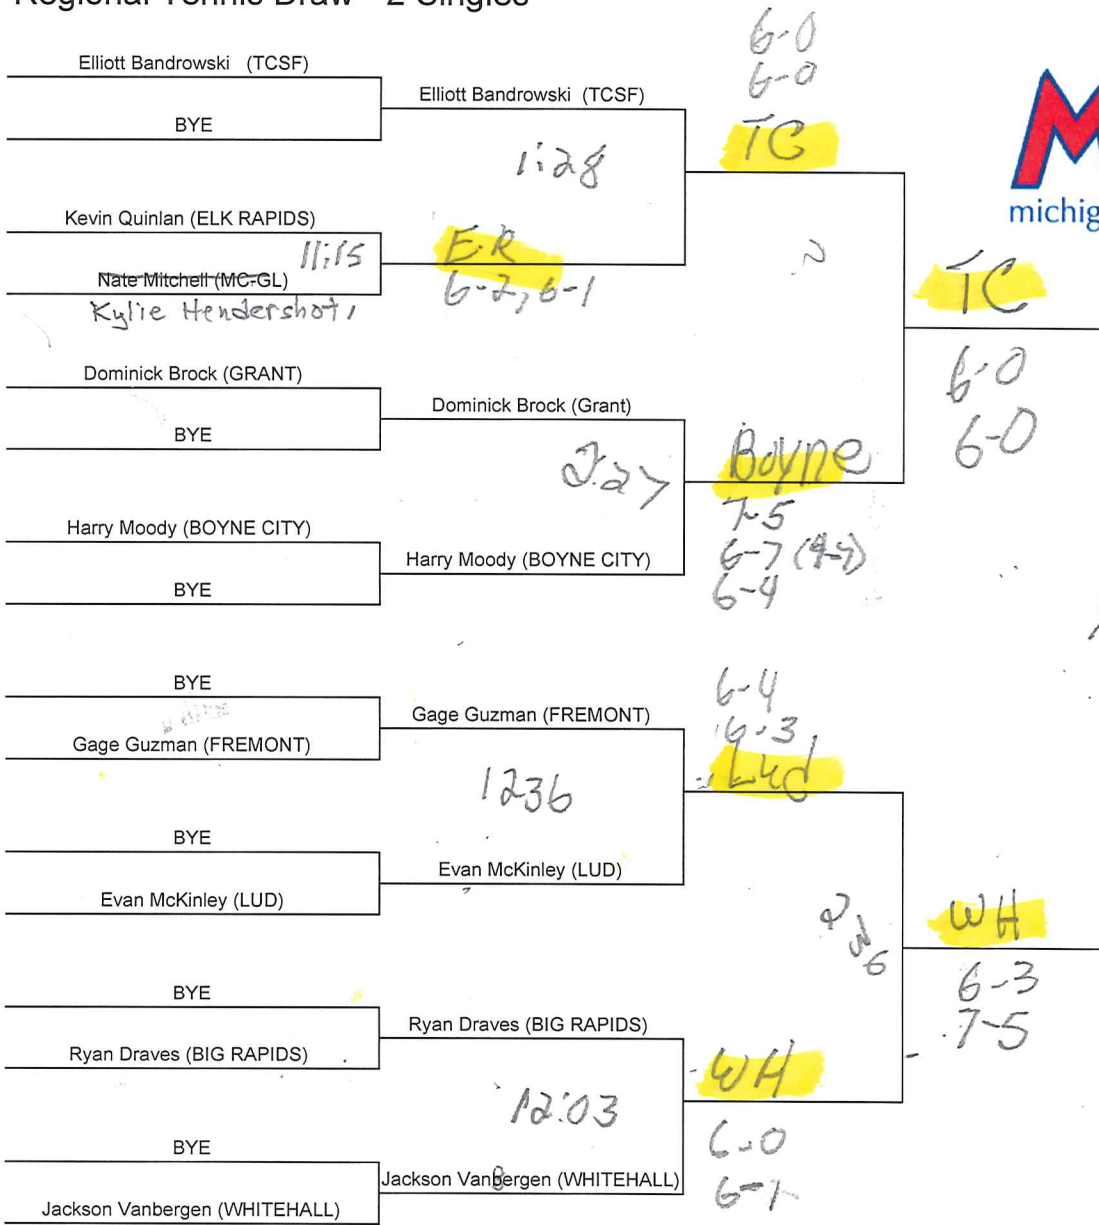

Regional Tennis Draw -2 Singles

~~TCSF~~ Champs

6-1
6-1