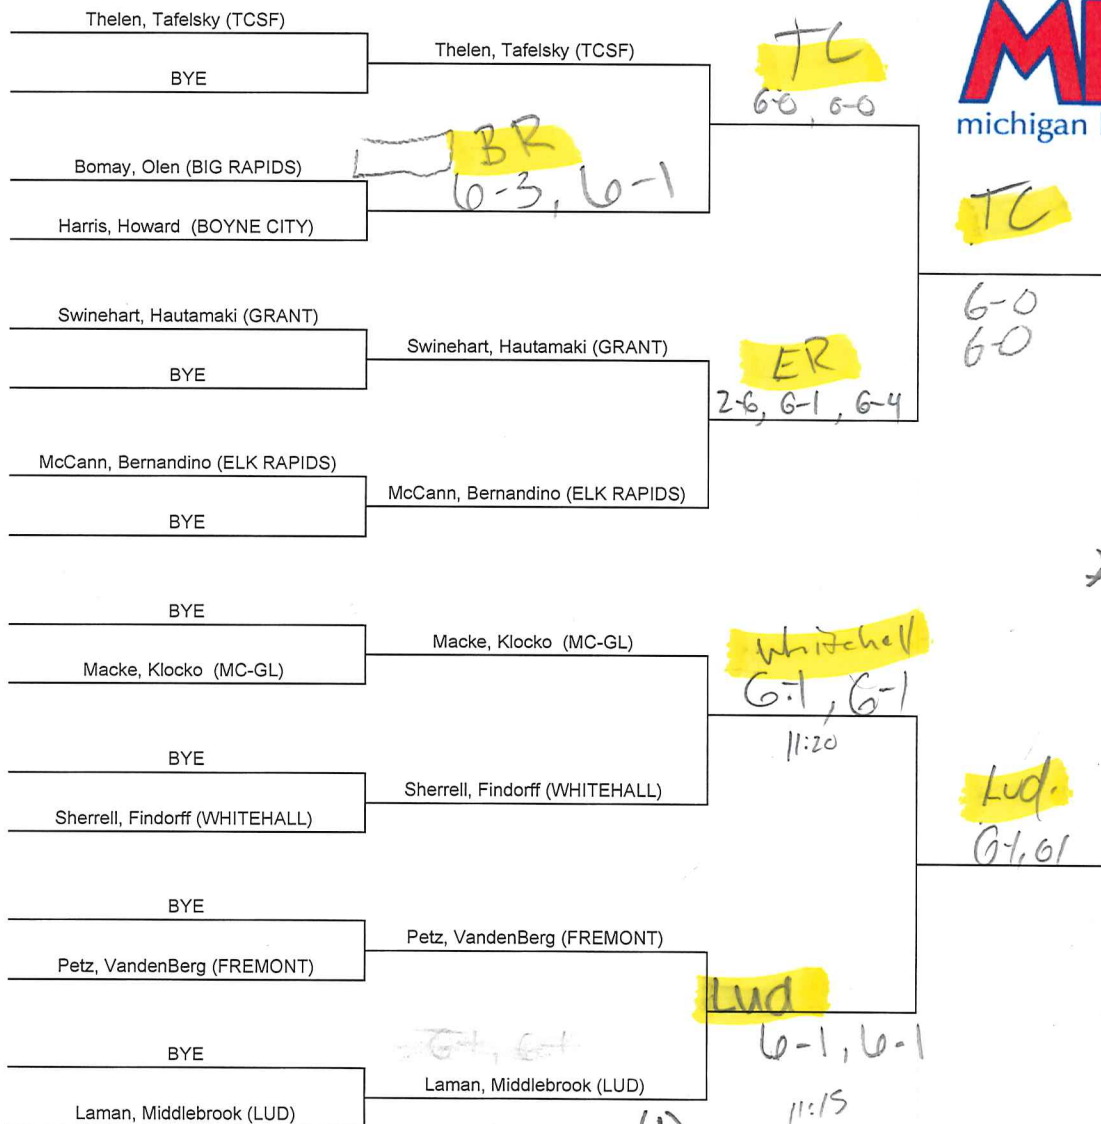

Regional Tennis Draw - 4 Doubles

* TC
6-0
6-1
Champs.