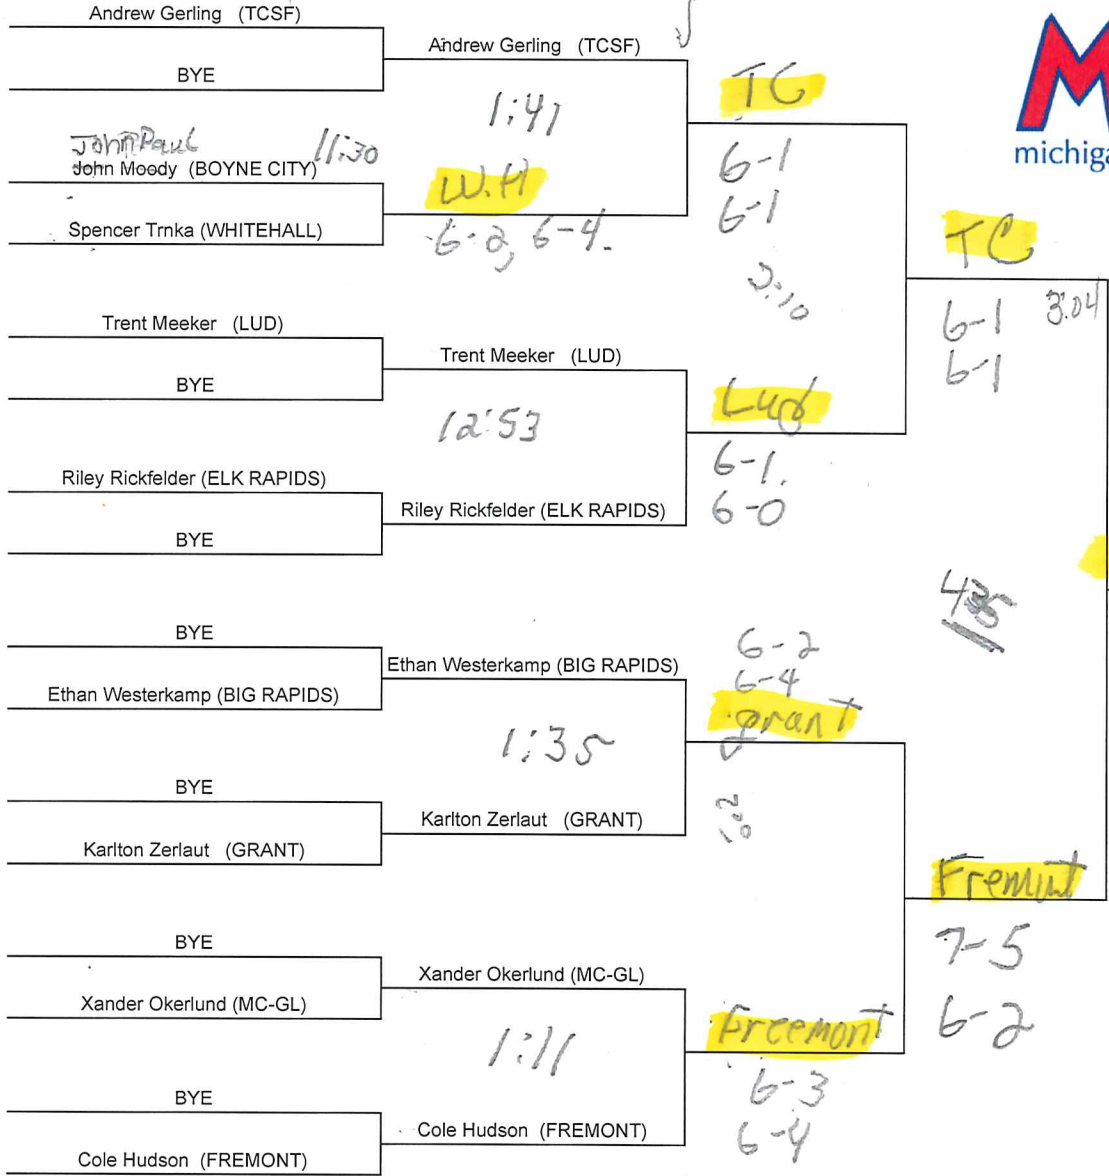

# Regional Tennis Draw - 1 Singles

**TCSF** Champions  
6-2  
6-0