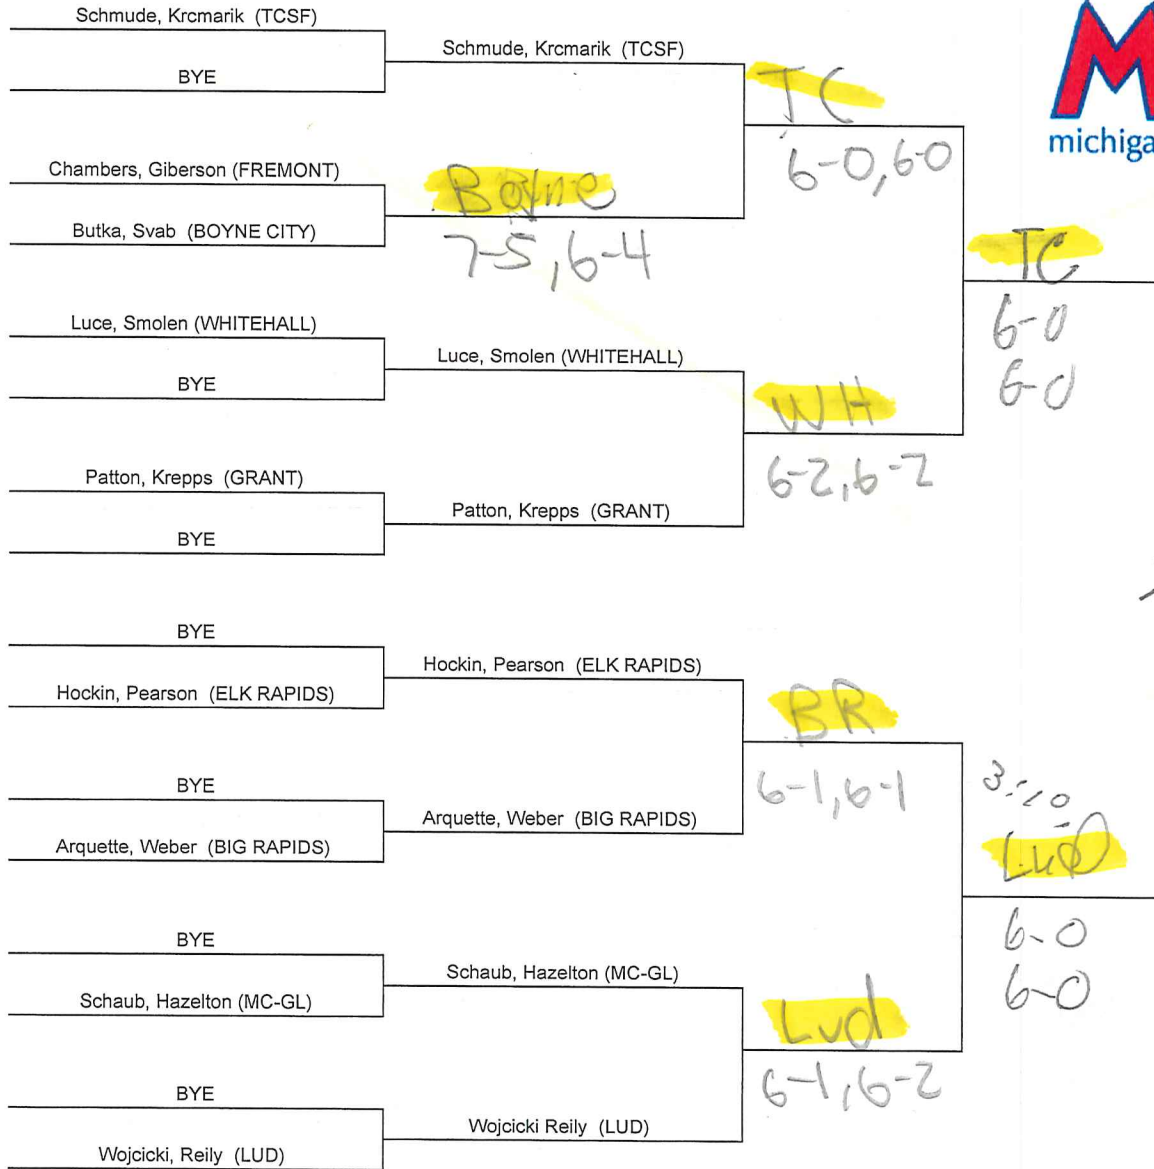

# Regional Tennis Draw -4 Singles

# Regional Tennis Draw - 2 Doubles

Navin, Kleinrichert (TCSF)	Navin, Kleinrichert (TCSF)
BYE	
Ciolek, Barber (MC-GL)	Herman, Page (FREMONT)
BYE	McMullen, Morgan (BIG RAPIDS)
BYE	Franchino, Blaavw-Hara (BOYNE CITY)
BYE	Travis, VanCompronollen (ELK RAPIDS)
BYE	Schmehil, Vanderkooi (WHITEHALL)
BYE	Vanderweide, Krueger (GRANT)
Lange, Laman (LUD)	Lange, Laman (LUD)

6-1  
 6-0  
**TC**  
 12:40  
 6-0, 6-3  
 2:04  
 6-0  
 6-1  
**B.R.**  
 11:00  
 6-1, 6-1  
 6-0, 6-3  
**WH**  
 10:43  
 1:45  
**Lud**  
 6-1  
 6-2  
**Lud**  
 10:40  
 6-2, 6-0

**TEST**  
**Champs**  
 6-4  
 6-3

# Regional Tennis Draw - 3 Doubles

TEST Champs  
6-0  
6-3