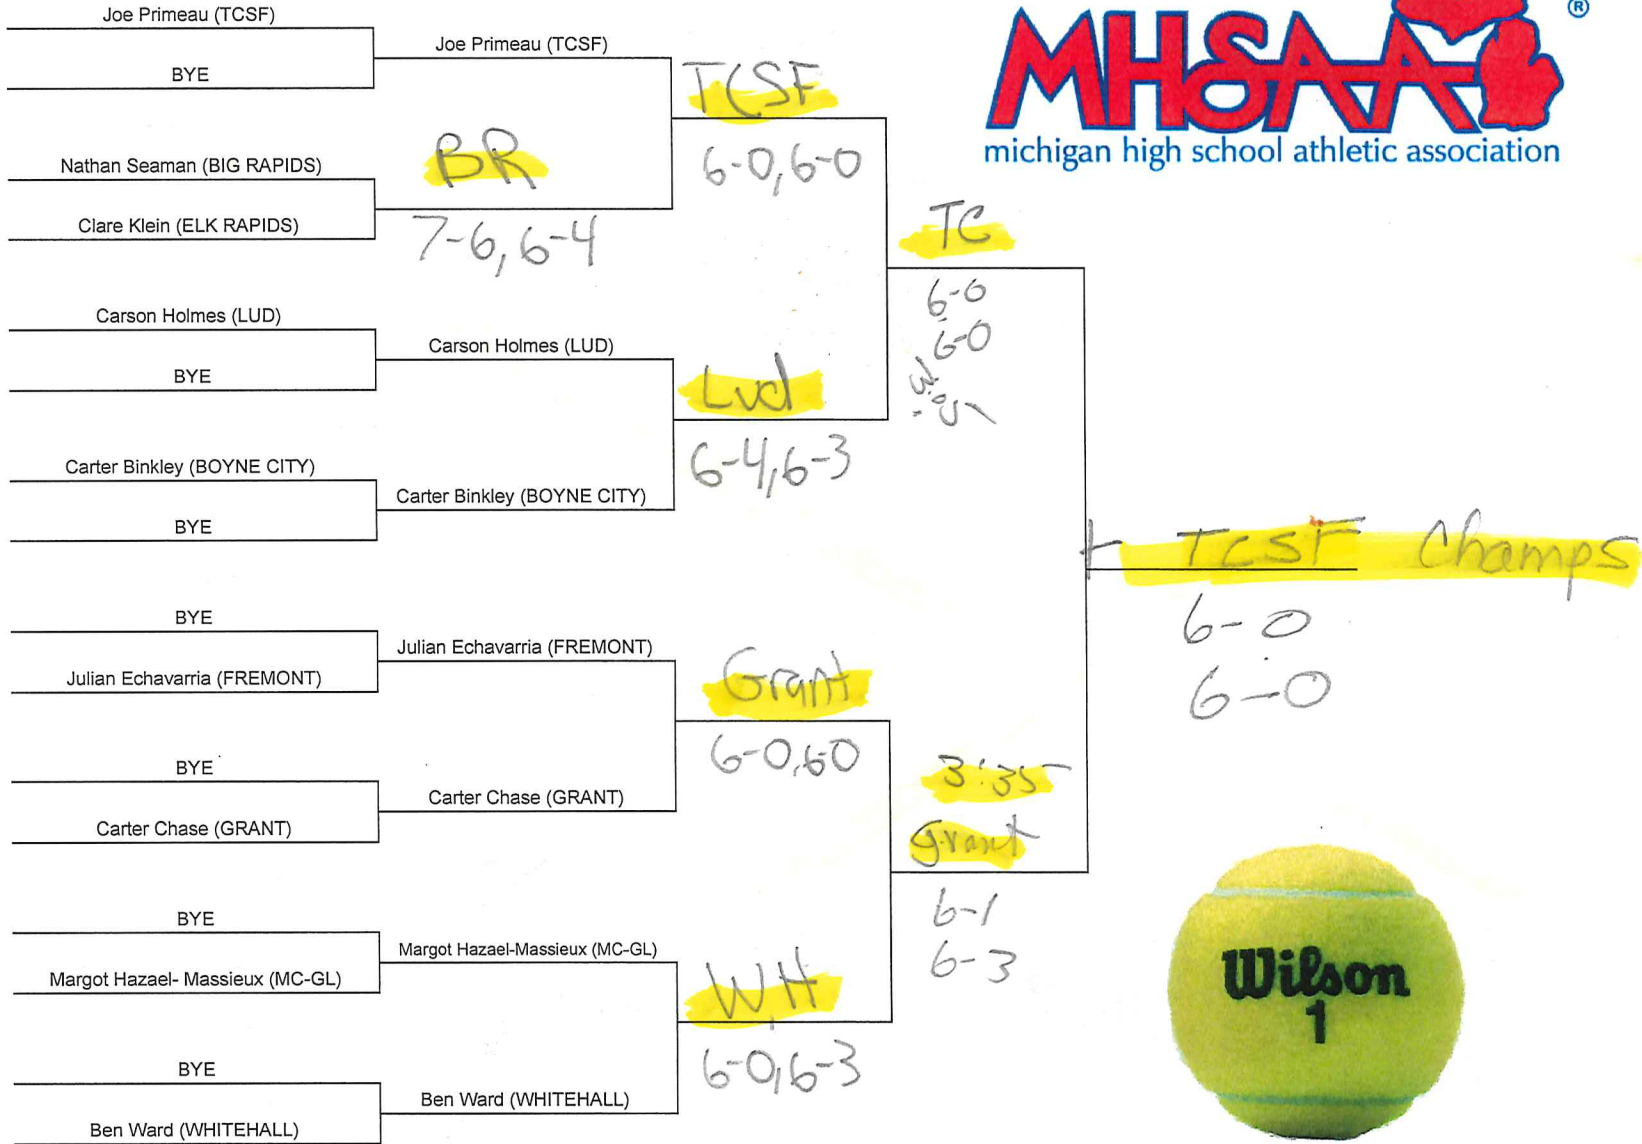

Regional Tennis Draw -4 Singles