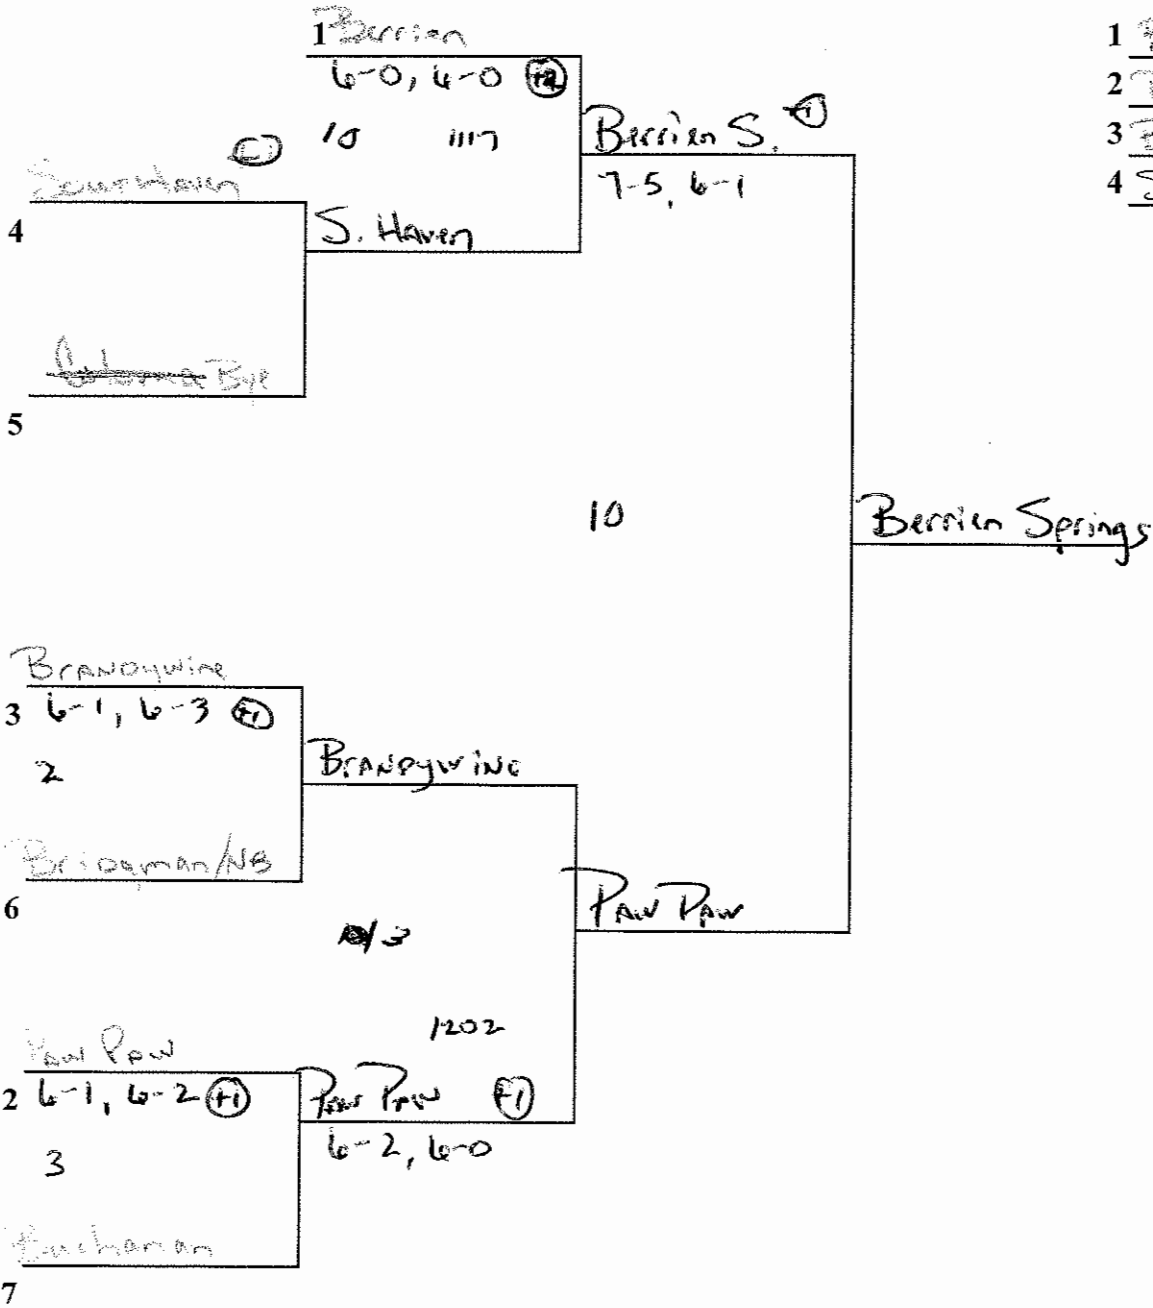

Division 4

Flight: 4 Singles

Seeds

- 1 Buchanan
- 2 Bradywine
- 3 Paw Paw
- 4 Berrien

First Round

Second Round

Third Round

Semi-Finals

@ Leeper Park

Division 4

Flight: 3 Doubles

Seeds

- 1 Berrien
- 2 Paw Paw
- 3 Bradywine
- 4 South Haven

First Round

Second Round

Third Round

Semi-Finals

Final

MHSAA Regional #25

@ Leeper Park

Division 4

Flight: 4 Doubles

Seeds

- 1 Berrien
- 2 Paw Paw
- 3 Brandywine
- 4 South Haven

First Round

Second Round

Third Round

Semi-Finals

Final