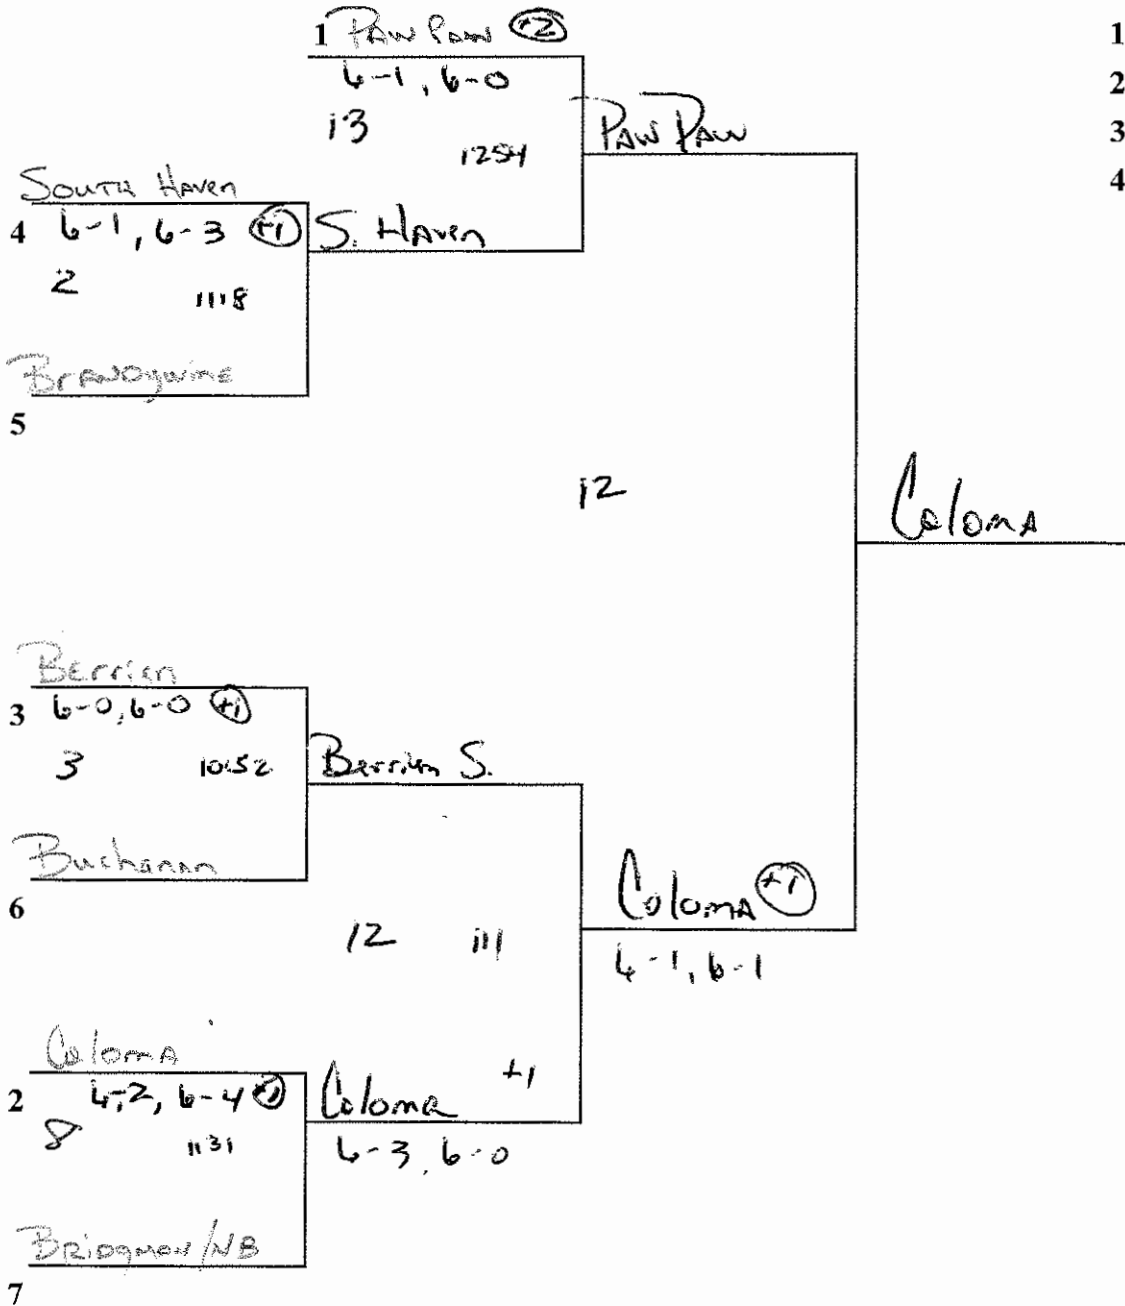

2017 BOYS TENNIS REGIONAL #25-4

| | <i>1S</i> | <i>2S</i> | <i>3S</i> | <i>4S</i> | <i>1D</i> | <i>2D</i> | <i>3D</i> | <i>4D</i> | <i>Team Score</i> | <i>Standings</i> |
|----------------------|-----------|-----------|-----------|-----------|-----------|-----------|-----------|-----------|-------------------|------------------|
| Berrien Springs | 1 | | | 1 | 3 | 2 | 3 | 3 | 13 | 2nd |
| Brandywine | | 2 | 1 | 3 | 1 | | 1 | 1 | 9 | 9th |
| Bridgman/New Buffalo | | 3 | 1 | | | | | | 4 | 4th |
| Buchanan | | | 2 | 2 | | 1 | | | 5 | 5th |
| Coloma | 3 | | | | | | | | 3 | 3rd |
| Paw Paw | 2 | | 2 | 1 | 3 | 3 | 3 | 2 | 16 | 1st |
| South Haven | 1 | | | | 1 | 1 | 1 | 1 | 5 | 5th |

MHSAA Regional #25
 @ Leeper Park
 Division 4
 Flight: 1 Singles

Seeds

- 1 Paw Paw
- 2 Coloma
- 3 Berrien
- 4 South Haven

First Round

Second Round

Third Round

Semi-Finals

Final

MHSAA Regional #25

@ Leeper Park

Division 4

Flight: 2 Singles

Seeds

- 1 Paw Paw
- 2 Bridgman/NB
- 3 Berrien
- 4 Bradywine

First Round

Second Round

First Round

Second Round

Third Round

Semi-Finals

Final