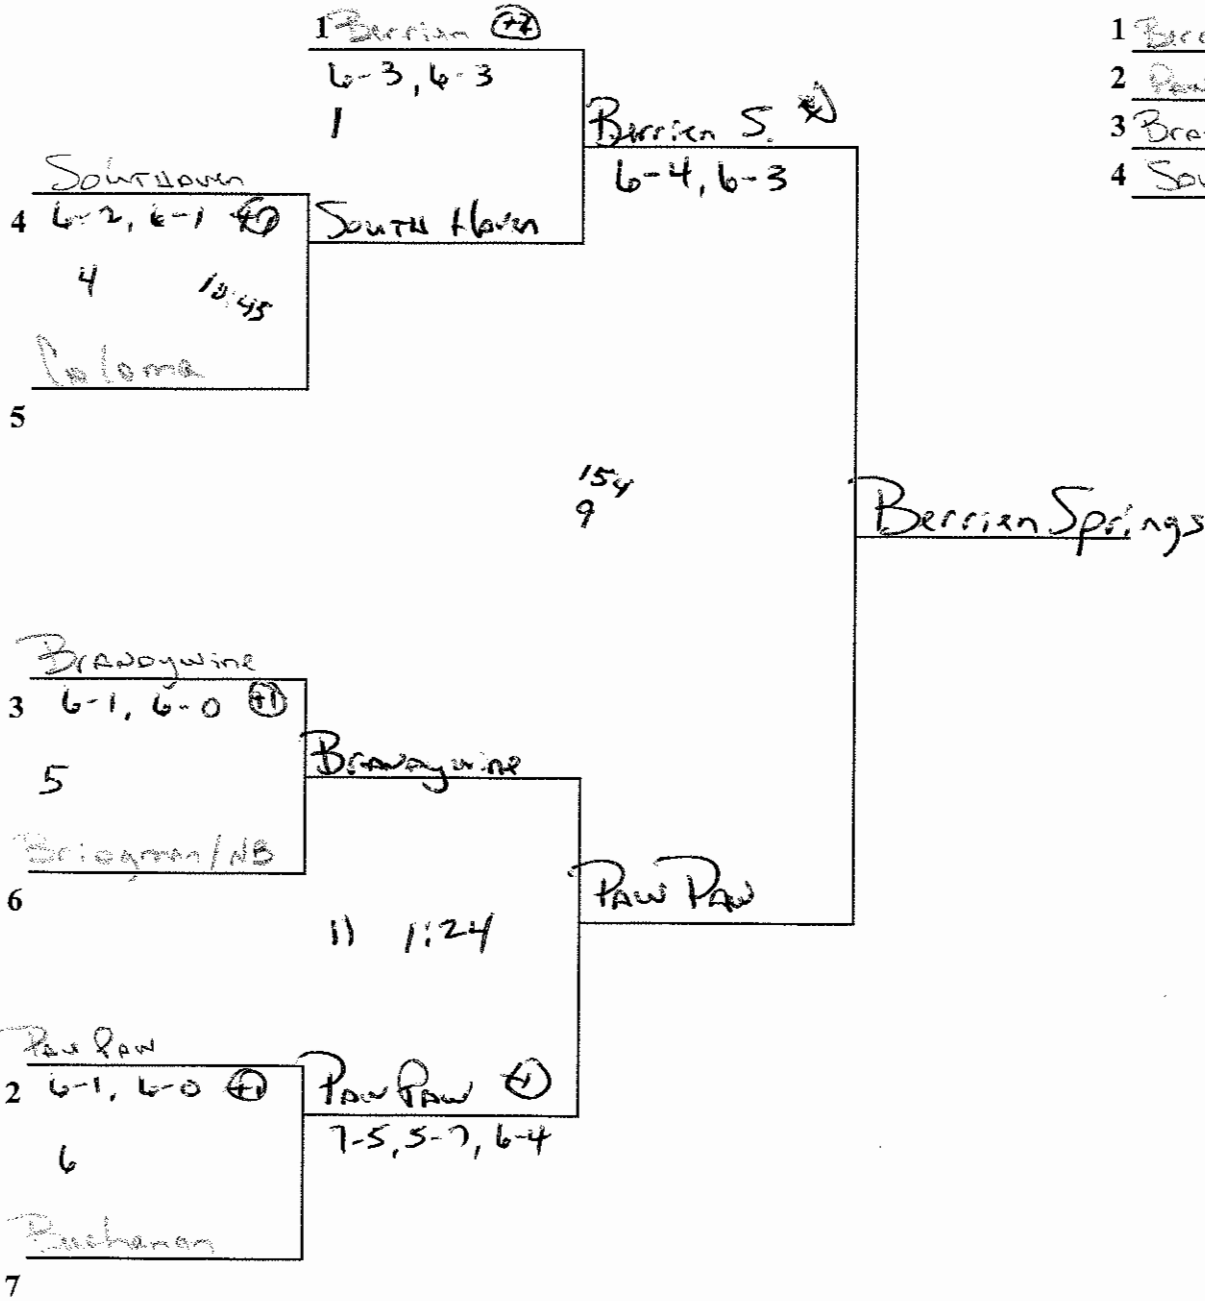

Second Round

Third Round

Semi-Finals

Final

MHSAA Regional #25

@ Leeper Park

Division 4

Flight: 2 Doubles

@ Leeper Park

Division 4

Flight: 3 Doubles

Seeds

- 1 Berrien
- 2 Paw Paw
- 3 Bradywine
- 4 South Haven

First Round

Second Round

Third Round

Semi-Finals

Final

MHSAA Regional #25

@ Leeper Park

Division 4

Flight: 4 Doubles

Seeds

- 1 Berrien
- 2 Paw Paw
- 3 Brandywine
- 4 South Haven

First Round

Second Round

Third Round

Semi-Finals

Final