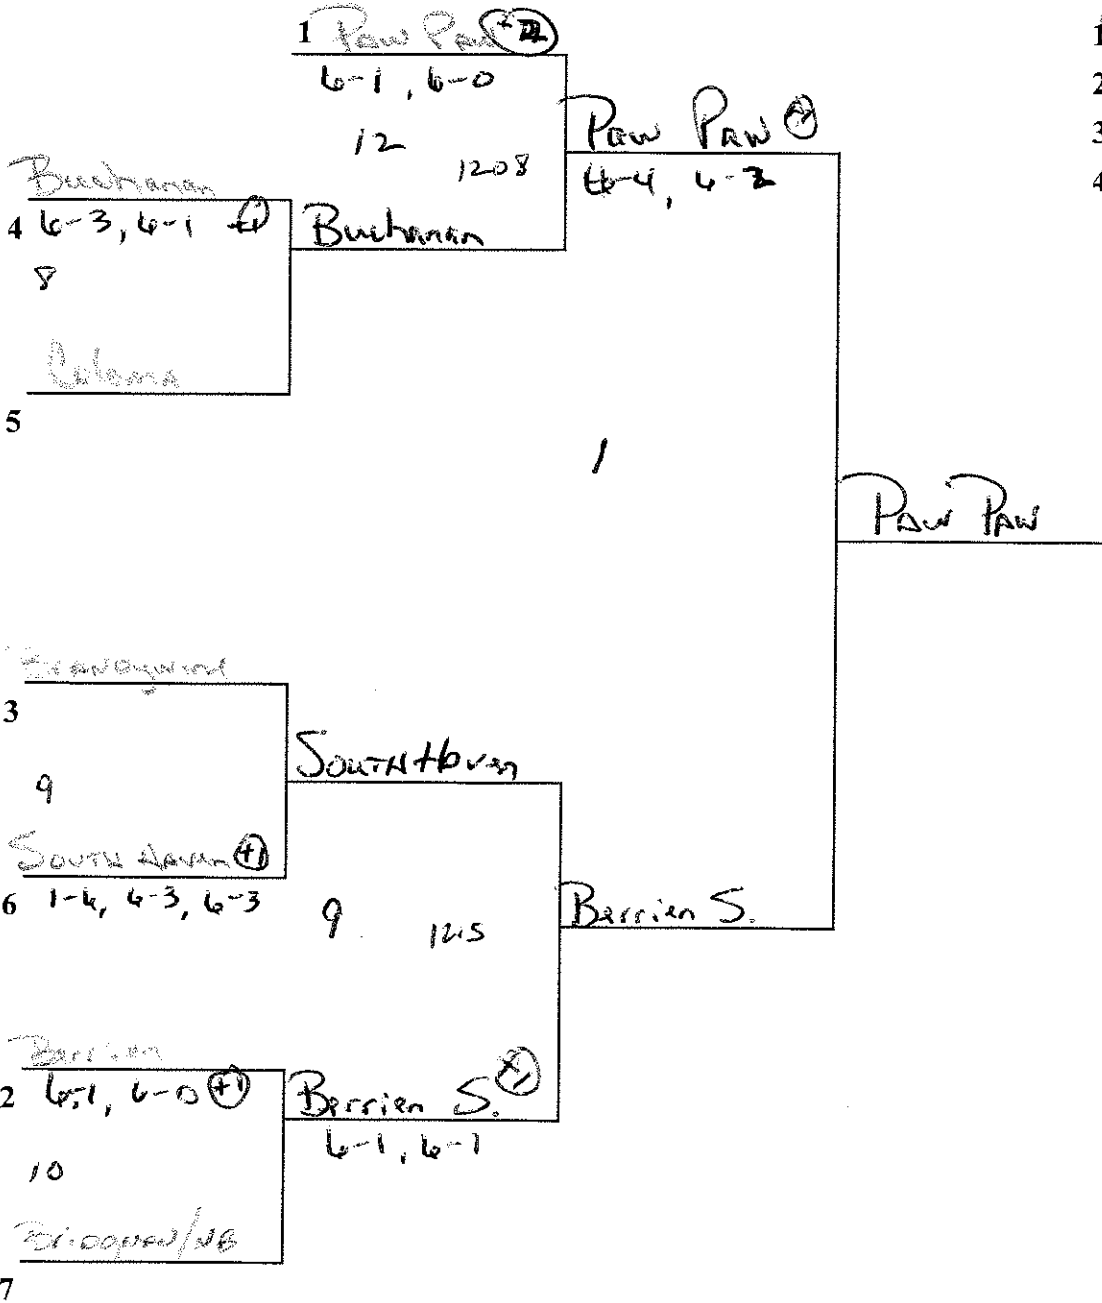

Division 4

Flight: 4 Singles

Seeds

- 1 Buchanan
- 2 Bradywine
- 3 Paw Paw
- 4 Berrien

First Round

Second Round

Third Round

Semi-Finals

Second Round

Third Round

Semi-Finals

Final

MHSAA Regional #25

@ Leeper Park

Division 4

Flight: 2 Doubles

Seeds

- 1 Paw Paw
- 2 Berrien
- 3 Grand Haven
- 4 Buchanan

First Round

Second Round

Third Round

Semi-Finals

Final

MHSAA Regional #25

First Round

Second Round

Third Round

Semi-Finals

Final