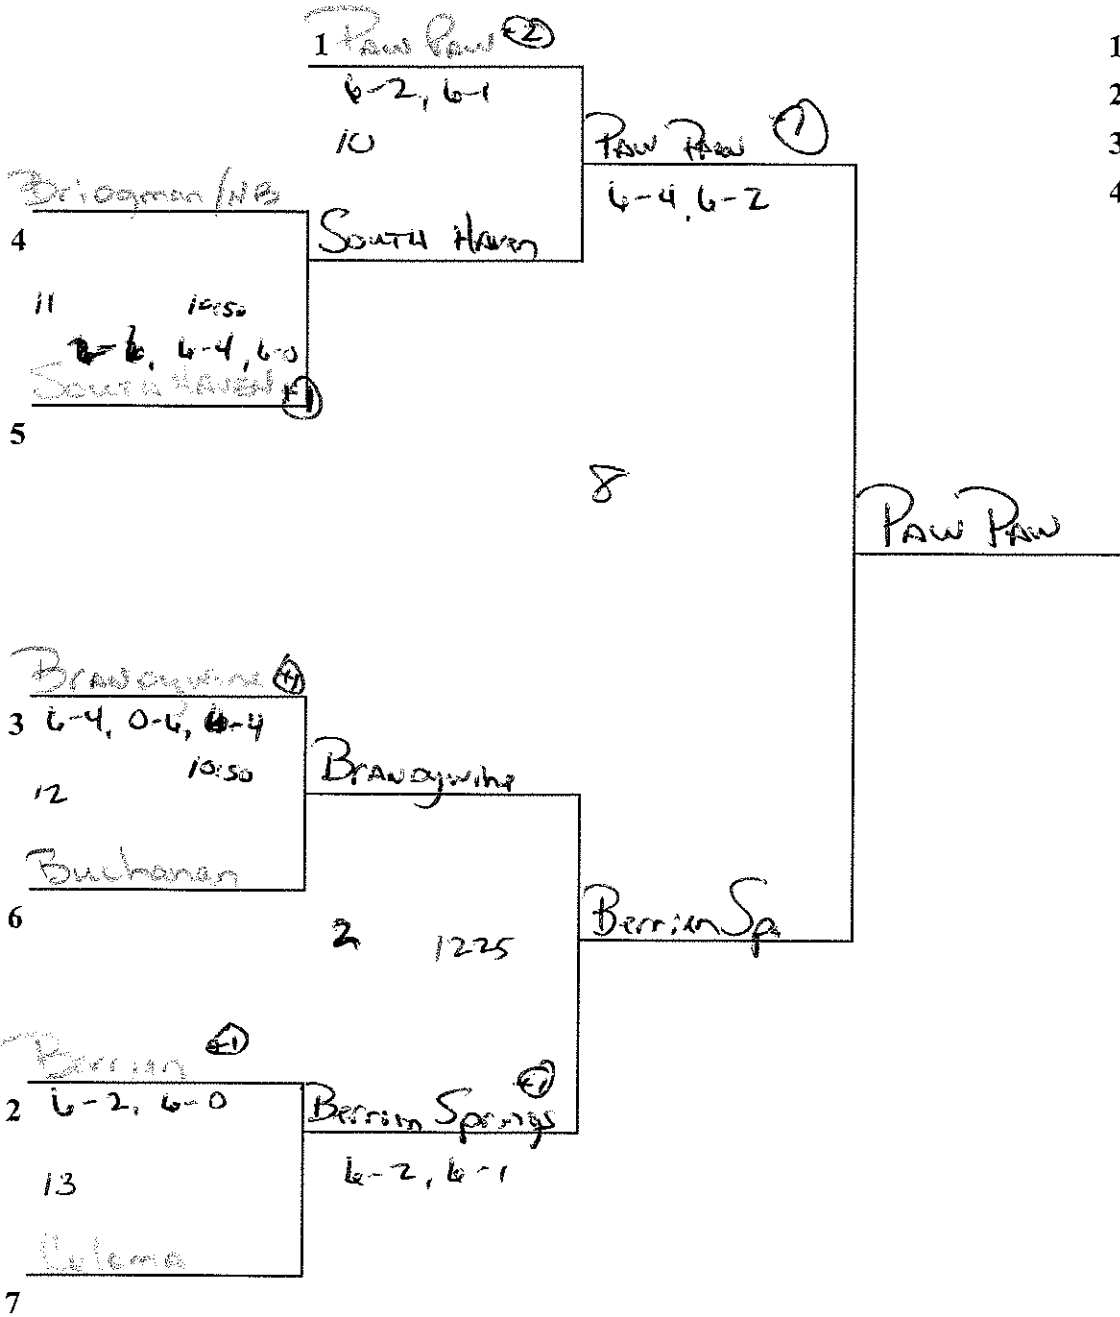

Division 4

Flight: 4 Singles

Seeds

- 1 Buchanan
- 2 Bradywine
- 3 Paw Paw
- 4 Berrien

First Round

Second Round

Third Round

Semi-Finals

Final

MHSAA Regional #25

@ Leeper Park

Division 4

Flight: 1 Doubles

Seeds

- 1 Paw Paw
- 2 Berrien
- 3 Brawdywine
- 4 Berrien/Sp

First Round

Second Round

Third Round

Semi-Finals

Final

MHSAA Regional #25

@ Leeper Park

Division 4

Flight: 2 Doubles

First Round

Second Round

Third Round

Semi-Finals

Final