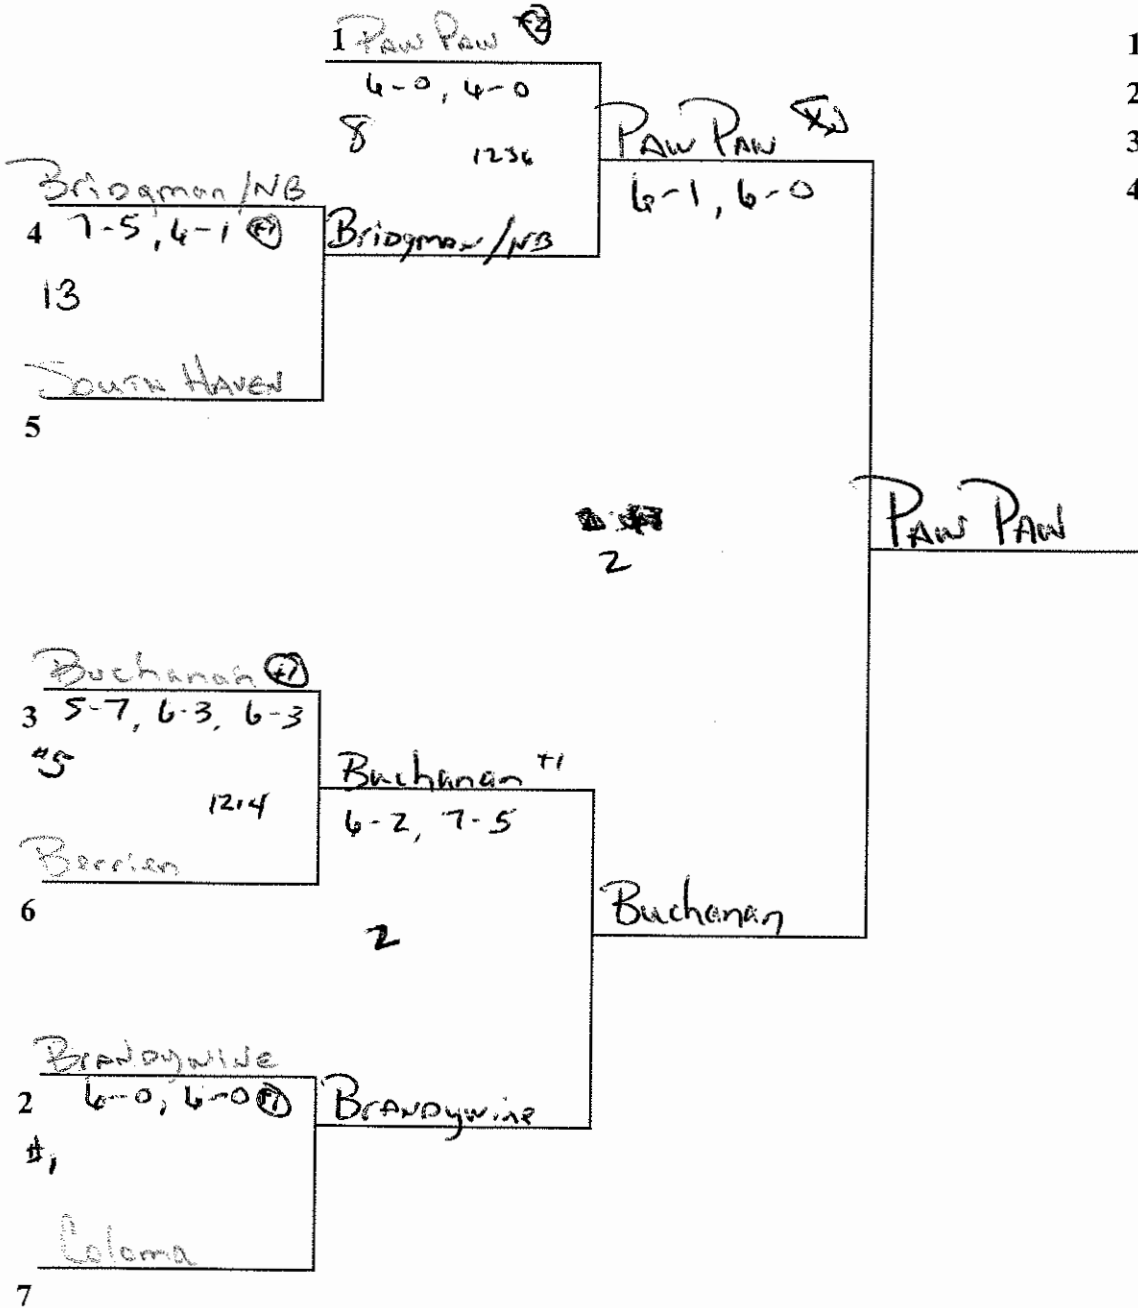

MHSAA Regional #25

@ Leeper Park

Division 4

Flight: 3 Singles

Seeds

- 1 Paw Paw
- 2 Brandywine
- 3 Buchanan
- 4 Bridgman/NB

First Round

Second Round

Third Round

Semi-Finals

Final