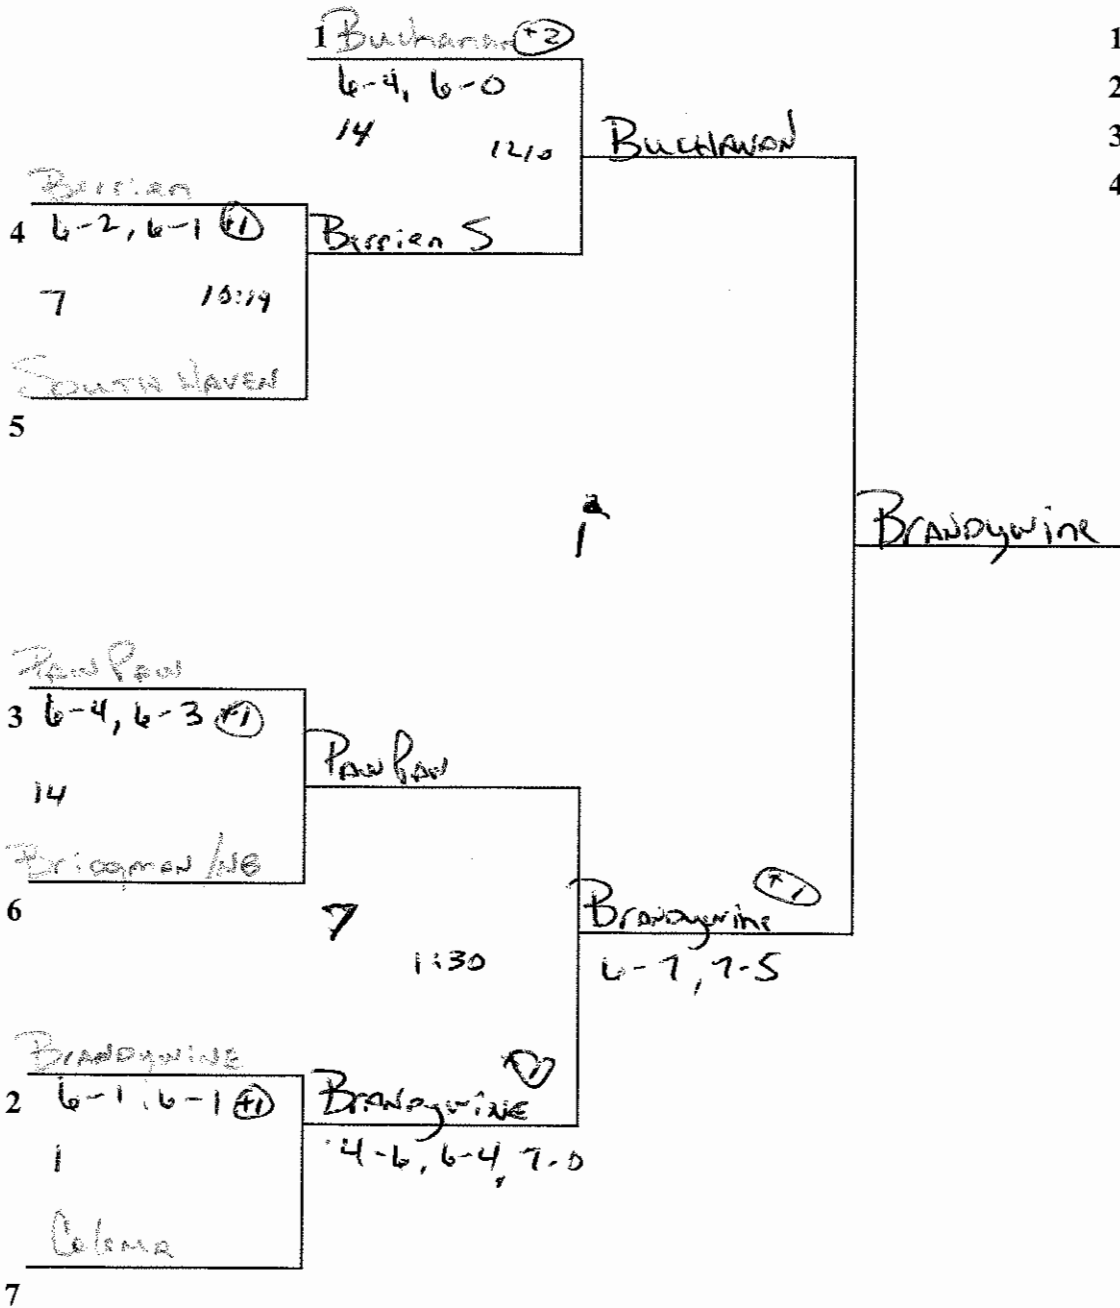

- 1 Paw Paw
- 2 Brandywine
- 3 Buchanan
- 4 Bridgman/NB

First Round

Second Round

Third Round

Semi-Finals

Final

MHSAA Regional #25

@ Leeper Park

Division 4

Flight: 4 Singles

Seeds

- 1 Buchanan
- 2 Bradywine
- 3 Paw Paw
- 4 Berrien

First Round

Second Round

Third Round

Semi-Finals