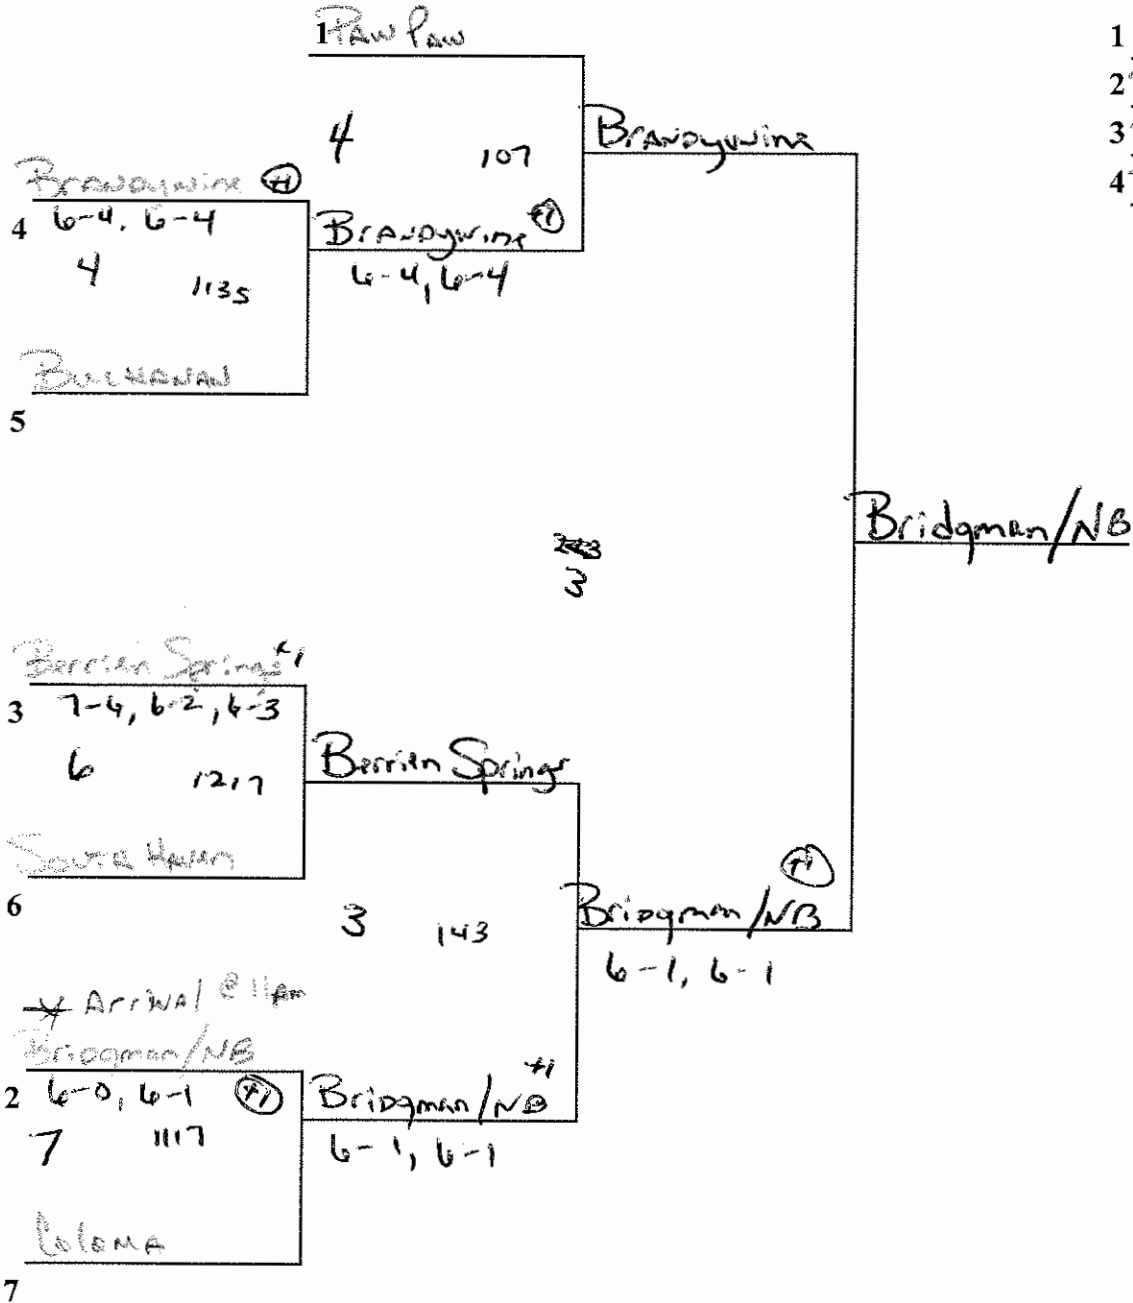

MHSAA Regional #25
 @ Leeper Park
 Division 4
 Flight: 1 Singles

Seeds

- 1 Paw Paw
- 2 Coloma
- 3 Berrien
- 4 South Haven

First Round

Second Round

Third Round

Semi-Finals

Final

MHSAA Regional #25

@ Leeper Park

Division 4

Flight: 2 Singles

Seeds

- 1 Paw Paw
- 2 Bridgman/NB
- 3 Berrien
- 4 Bradywine

First Round

Second Round

Third Round

Semi-Finals

Final

MHSAA Regional #25

@ Leeper Park

Division 4

Flight: 3 Singles

Seeds

First Round

Second Round

Third Round

Semi-Finals

Final