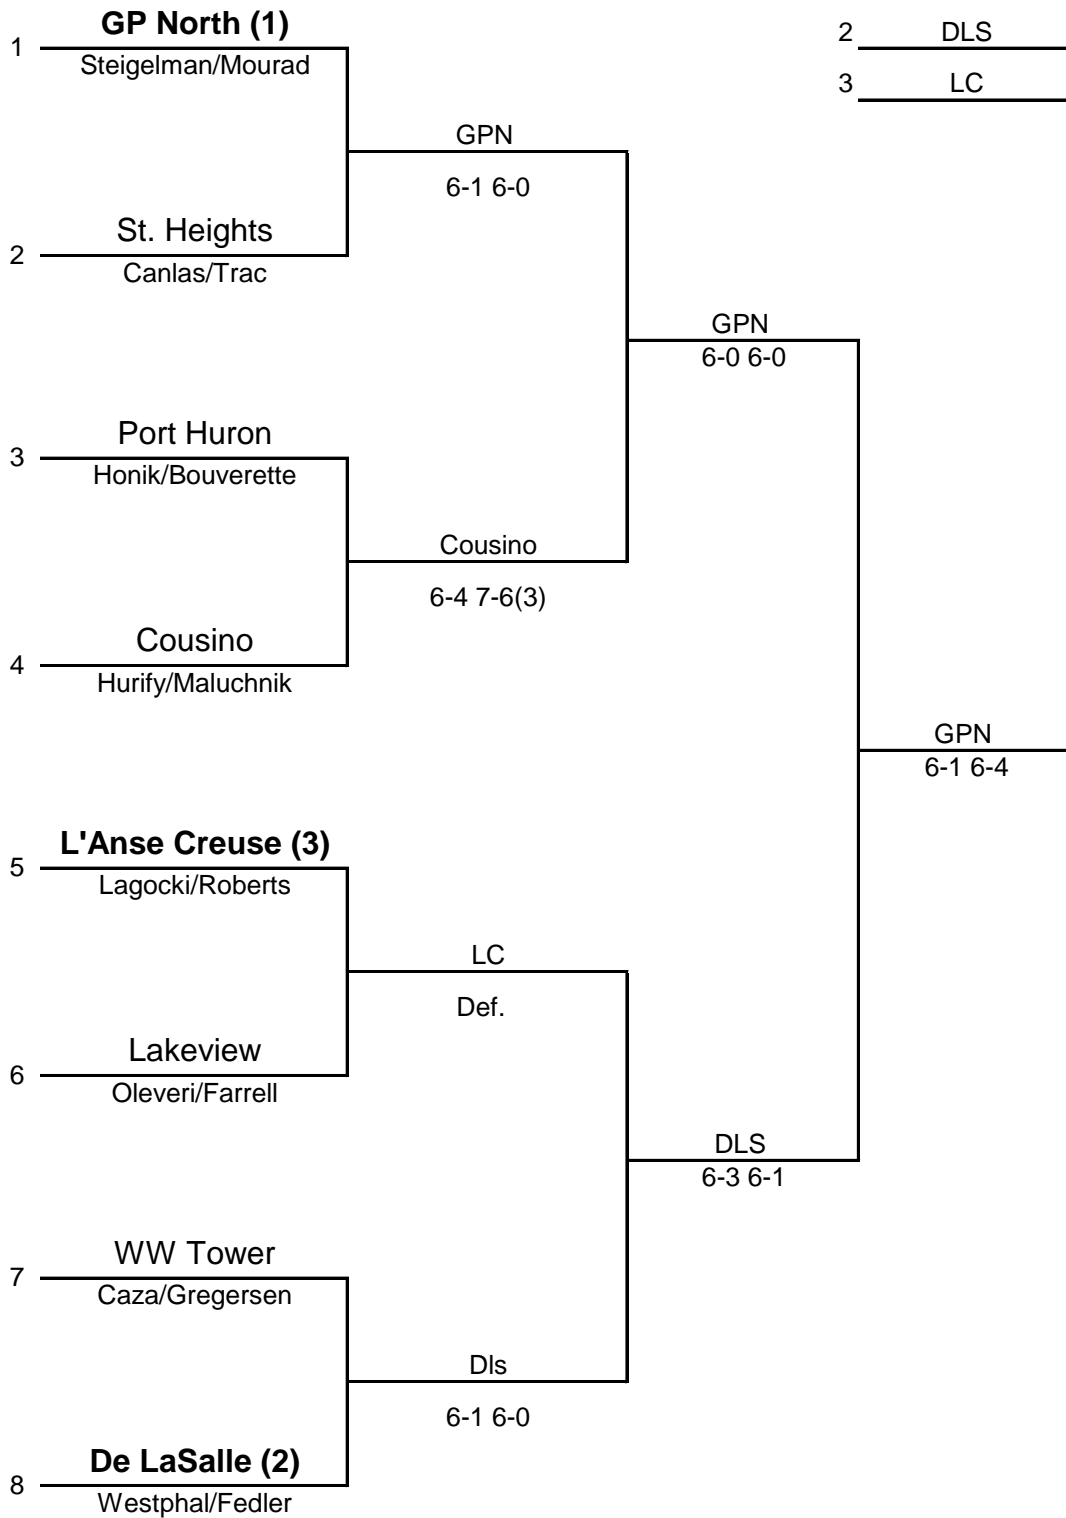

MICHIGAN HIGH SCHOOL REGIONALS

SEEDS

- 1   GPN
- 2   DLS
- 3   LC