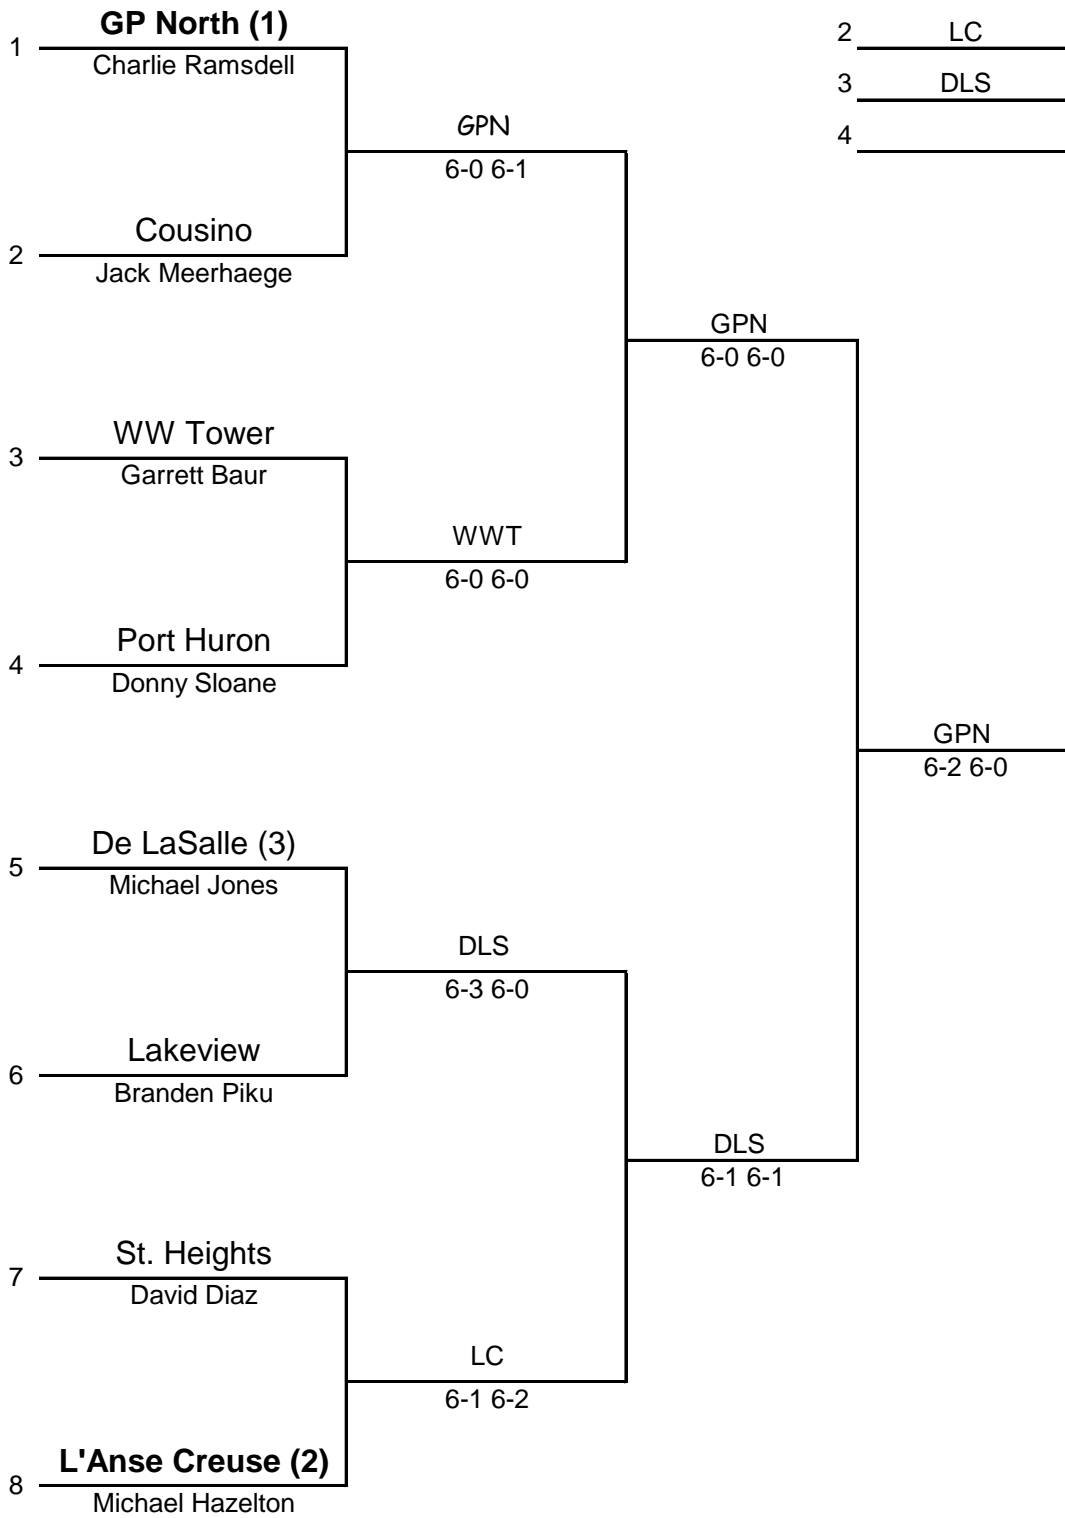

MICHIGAN HIGH SCHOOL REGIONALS

SEEDS

- 1 GPN
- 2 LC
- 3 DLS

MICHIGAN HIGH SCHOOL REGIONALS

SEEDS

- 1 GPN
- 2 DLS
- 3 LC

MICHIGAN HIGH SCHOOL REGIONALS

SEEDS

- 1 GPN
- 2 DLS
- 3 WWT

MICHIGAN HIGH SCHOOL REGIONALS

SEEDS

- 1 GPN
- 2 LC
- 3 DLS
- 4

MICHIGAN HIGH SCHOOL REGIONALS

SEEDS

- 1 GPN
- 2 LC
- 3 DLS

MICHIGAN HIGH SCHOOL REGIONALS