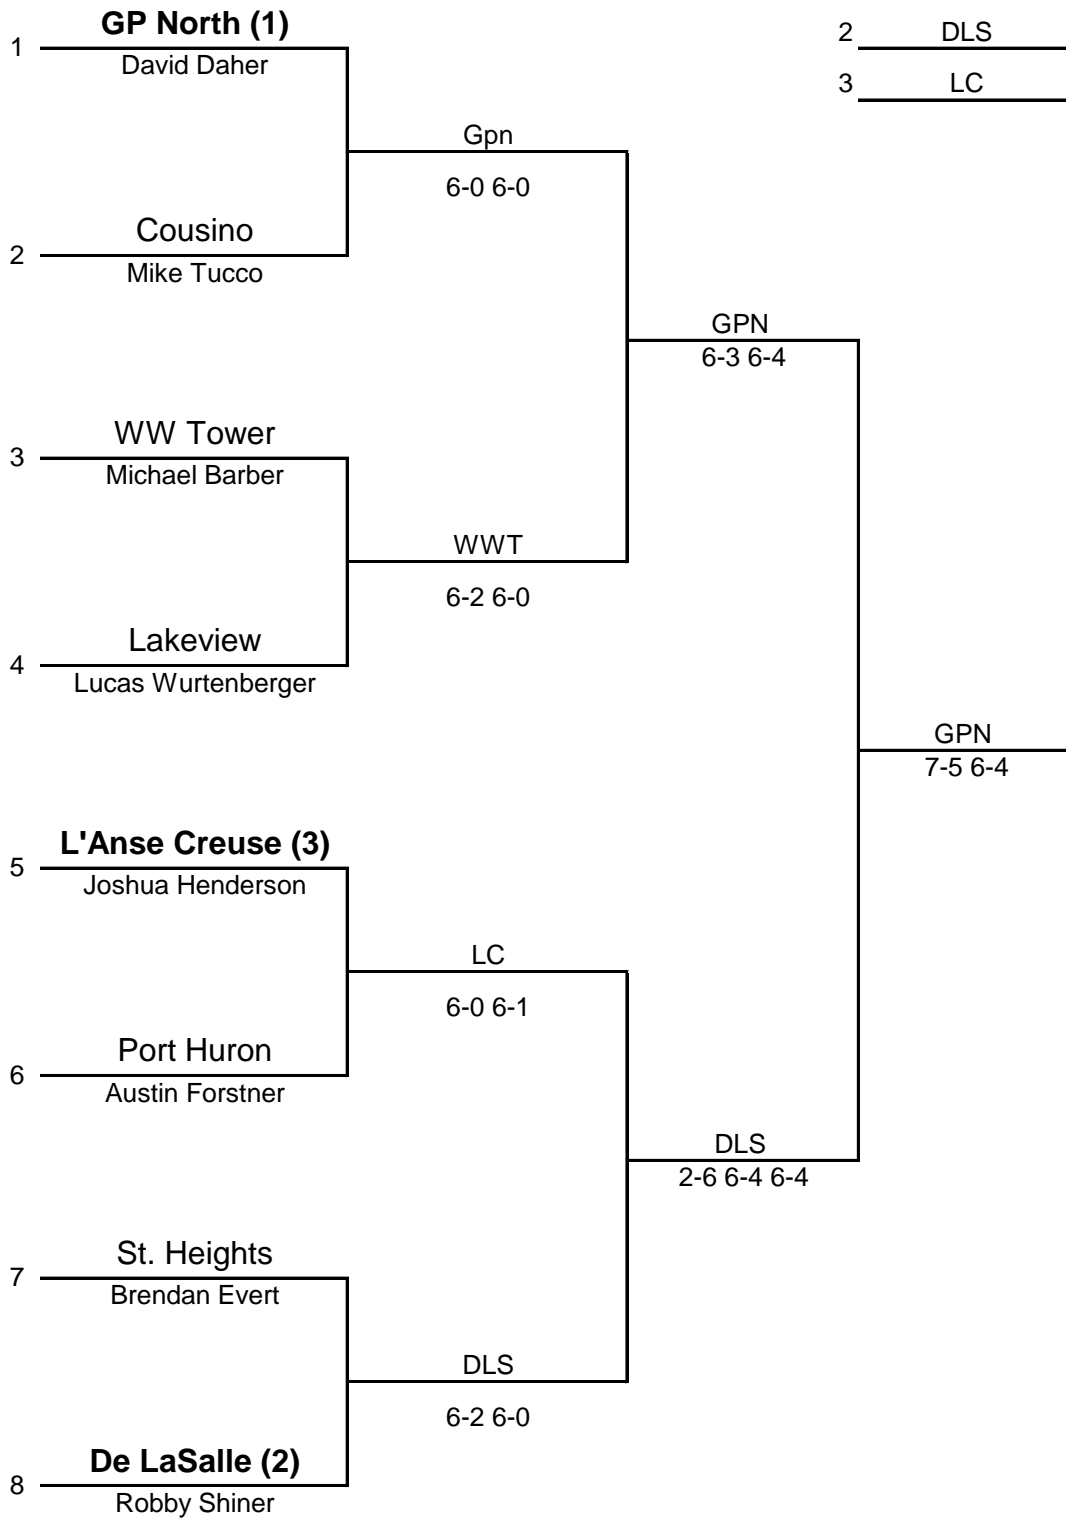

MICHIGAN HIGH SCHOOL REGIONALS

SEEDS

- 1 GPN
- 2 LC
- 3 DLS

MICHIGAN HIGH SCHOOL REGIONALS

SEEDS

- 1 GPN
- 2 DLS
- 3 LC

MICHIGAN HIGH SCHOOL REGIONALS

SEEDS

- 1 GPN
- 2 DLS
- 3 WWT

MICHIGAN HIGH SCHOOL REGIONALS

SEEDS

- 1 GPN
- 2 LC
- 3 DLS
- 4

MICHIGAN HIGH SCHOOL REGIONALS

SEEDS

- 1 GPN
- 2 LC
- 3 DLS

MICHIGAN HIGH SCHOOL REGIONALS