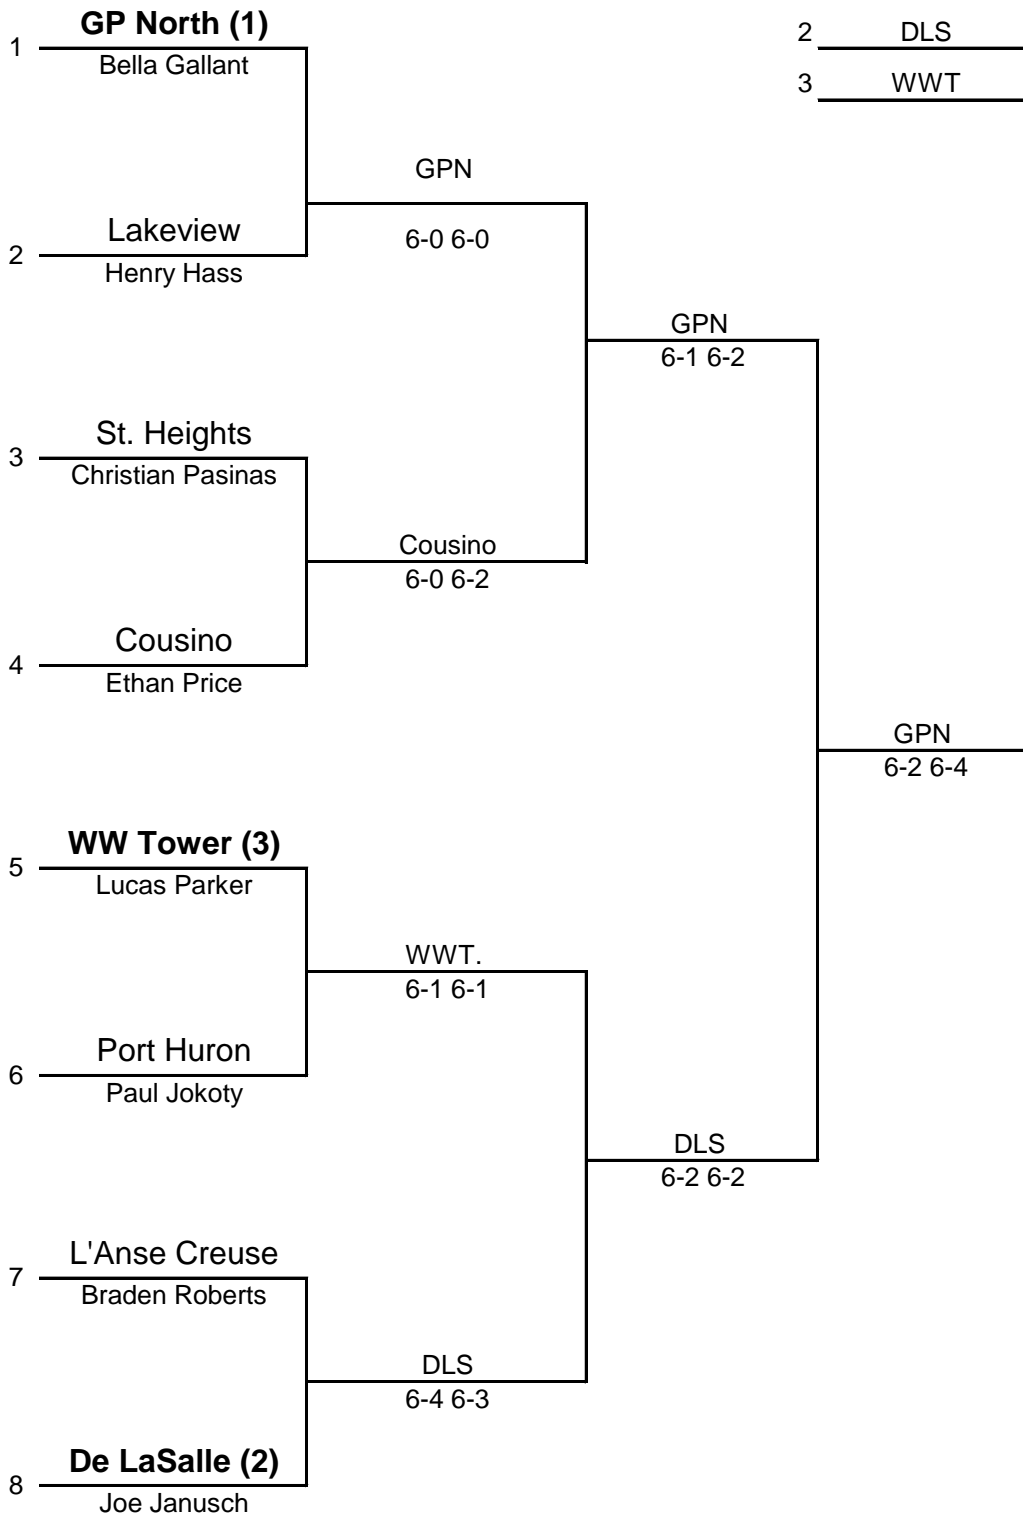

MICHIGAN HIGH SCHOOL REGIONALS

SEEDS

- 1   GPN
- 2   DLS
- 3   WWT