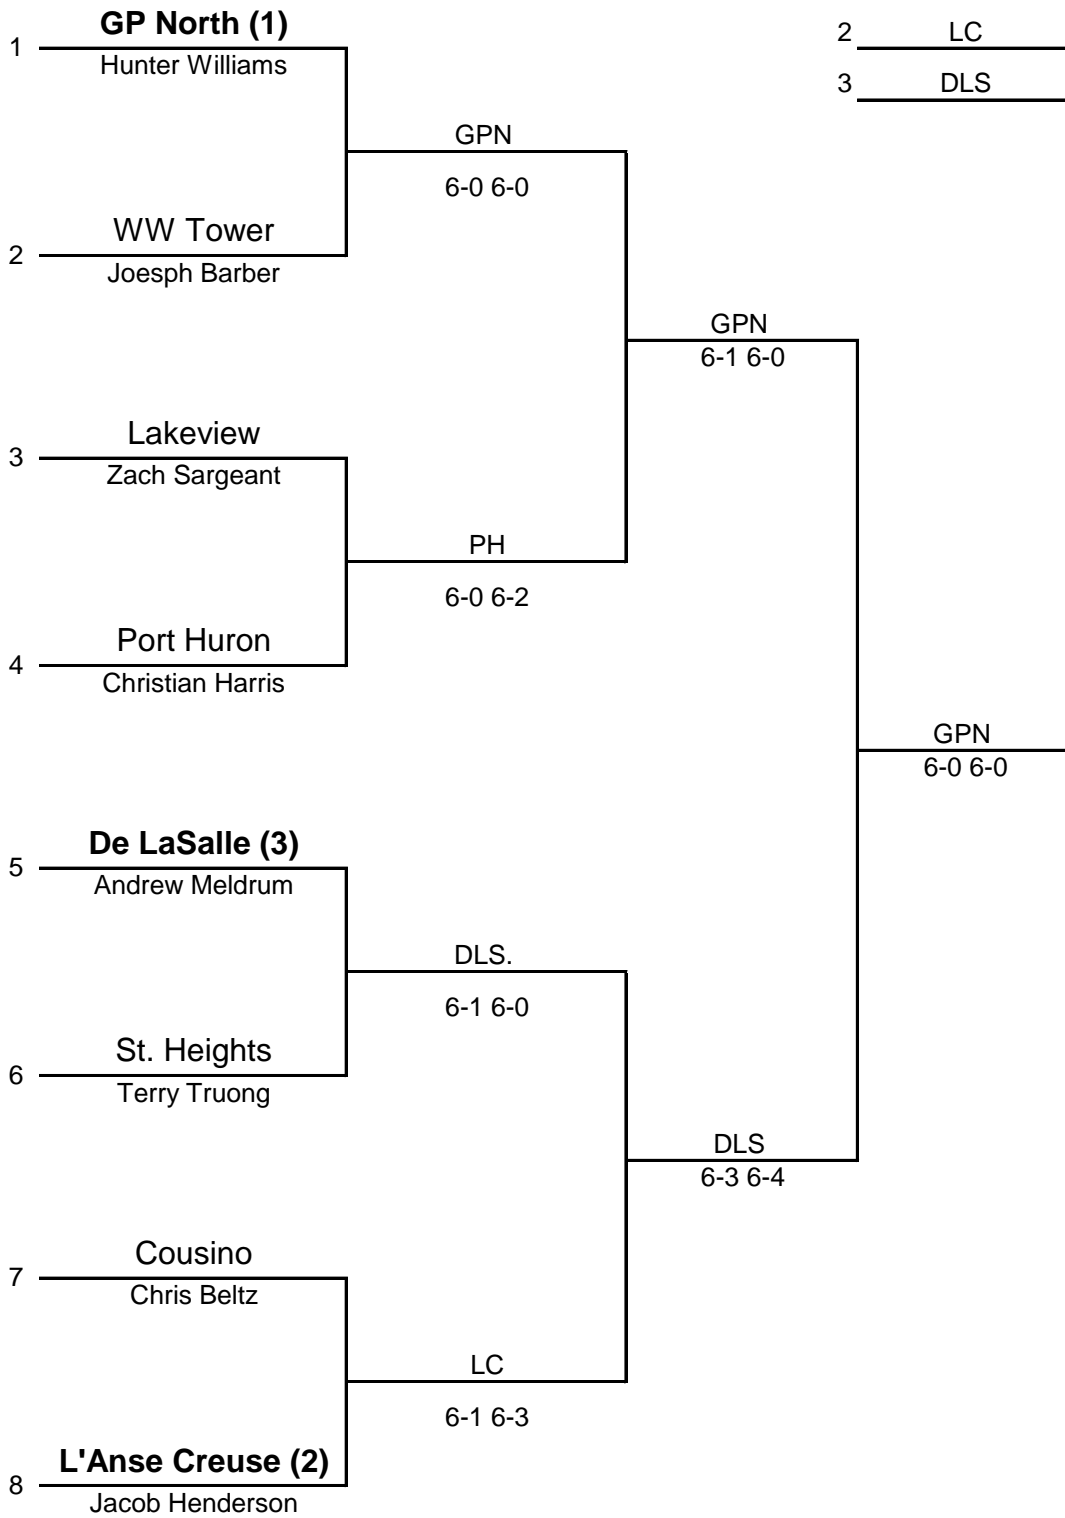

MICHIGAN HIGH SCHOOL REGIONALS

SEEDS

- 1 GPN
- 2 LC
- 3 DLS

MICHIGAN HIGH SCHOOL REGIONALS

SEEDS

- 1 GPN
- 2 DLS
- 3 LC

MICHIGAN HIGH SCHOOL REGIONALS

SEEDS

- 1 GPN
- 2 DLS
- 3 WWT

MICHIGAN HIGH SCHOOL REGIONALS

SEEDS

- 1 GPN
- 2 LC
- 3 DLS
- 4

MICHIGAN HIGH SCHOOL REGIONALS

SEEDS

- 1 GPN
- 2 LC
- 3 DLS

MICHIGAN HIGH SCHOOL REGIONALS