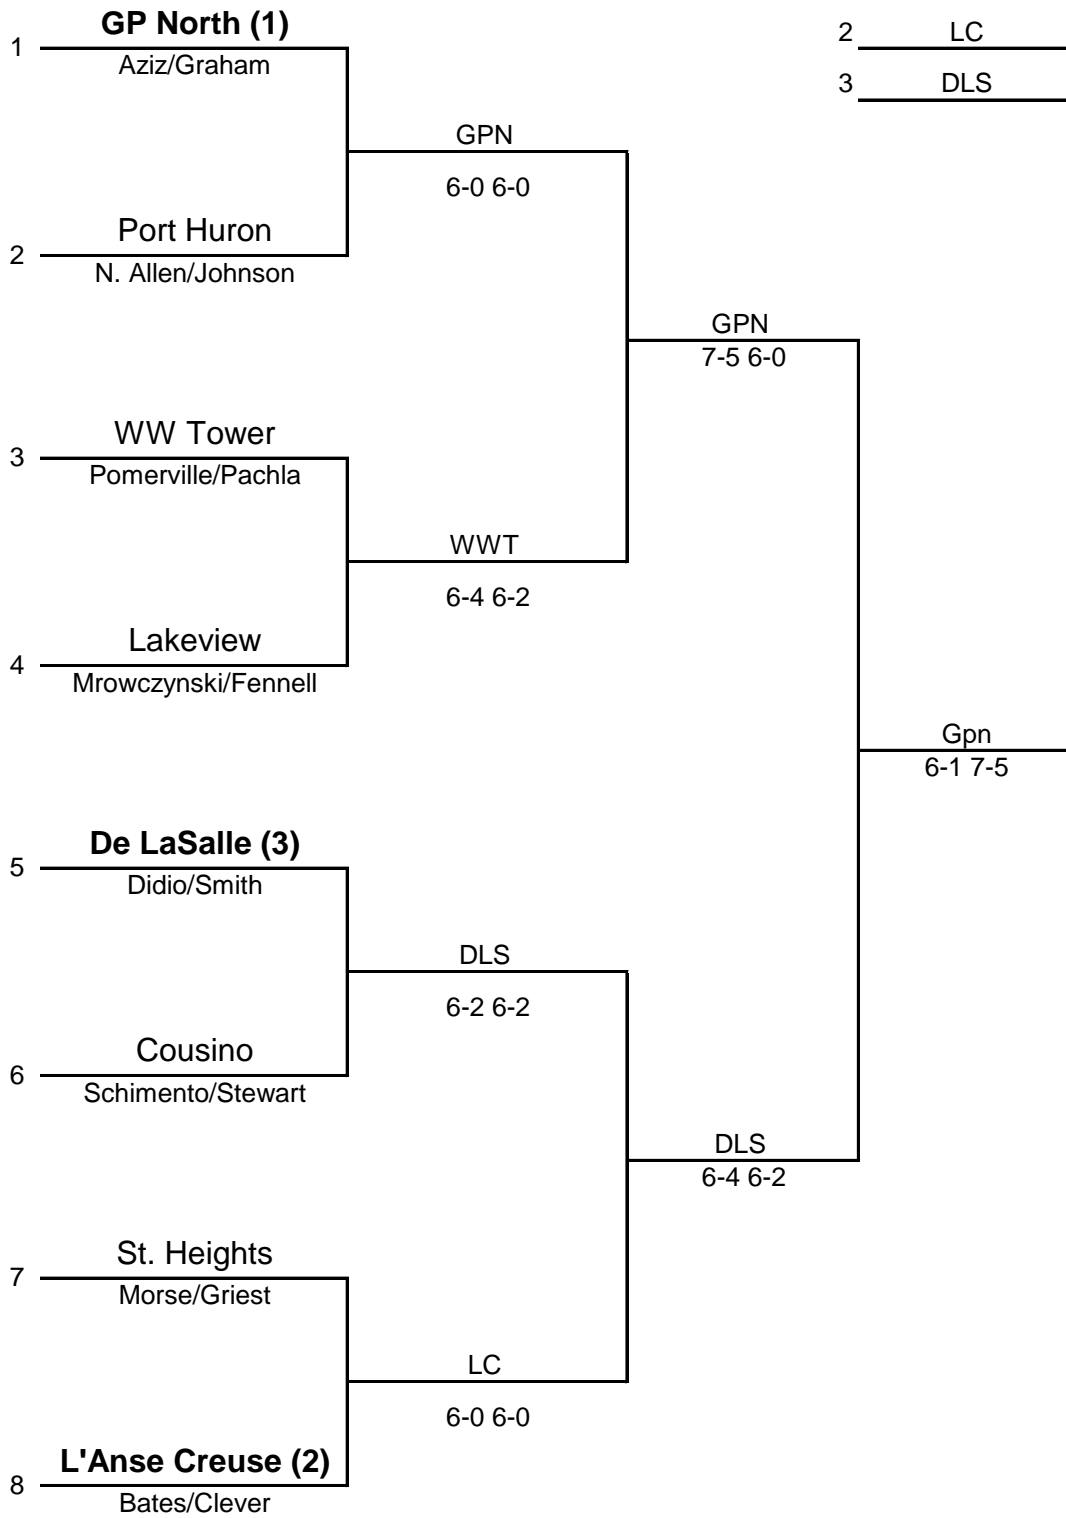

MICHIGAN HIGH SCHOOL REGIONALS

SEEDS

- 1 GPN
- 2 LC
- 3 DLS

MICHIGAN HIGH SCHOOL REGIONALS

SEEDS

- 1 GPN
- 2 DLS
- 3 LC

MICHIGAN HIGH SCHOOL REGIONALS

SEEDS

- 1 GPN
- 2 DLS
- 3 WWT

MICHIGAN HIGH SCHOOL REGIONALS

SEEDS

- 1 GPN
- 2 LC
- 3 DLS
- 4

MICHIGAN HIGH SCHOOL REGIONALS

SEEDS

- 1 GPN
- 2 LC
- 3 DLS

MICHIGAN HIGH SCHOOL REGIONALS

SEEDS

- 1 GPN
- 2 DLS
- 3 LC

MICHIGAN HIGH SCHOOL REGIONALS

SEEDS

- 1 GPN
- 2 DLS
- 3 LC