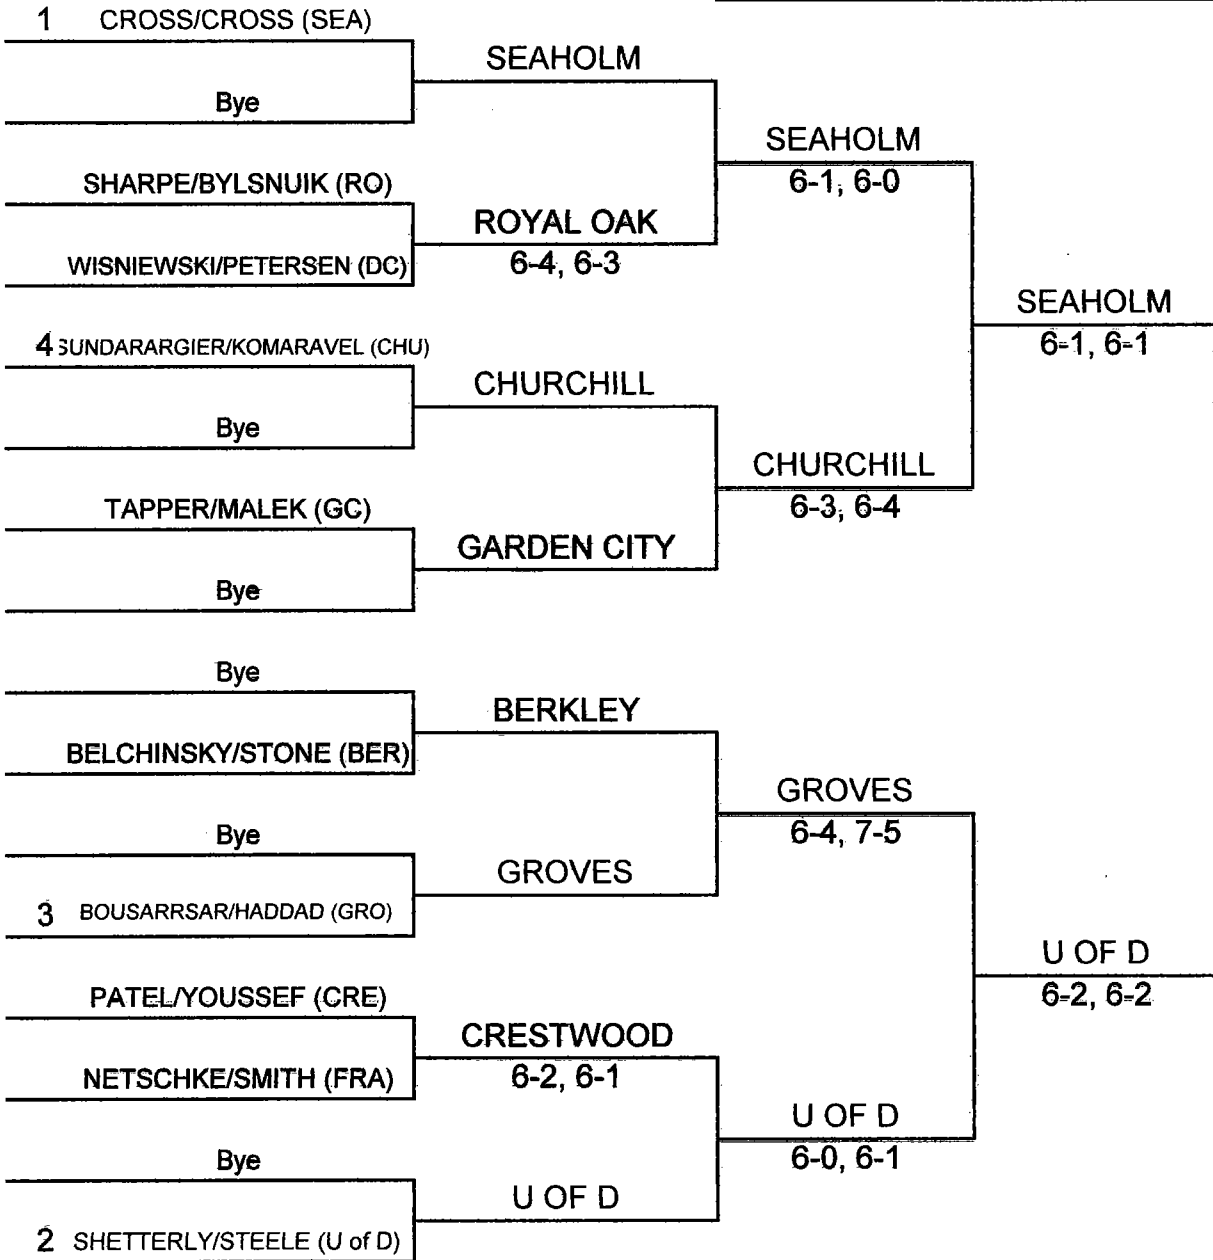

REGIONALS @ GROVES & SEAHOLM

2017 REGIONALS @ GROVES & SEAHOLM

	1S	2S	3S	4S	1D	2D	3D	4D	TOTAL	PLACE
GROVES									23	2 nd
SEAHOLM									26	1 st
U OF D		0							20	3 rd
BERKLEY						0			13	4 th
CRESTWOOD			0		0		0	0	4	7 th
DIVINE CHILD		0	0	0		0			4	7 th
GARDEN CITY		0	0	0	0	0	0	0	0	8 th
FRANKLIN		0	0	0	0	0	0	0	0	8 th
ROYAL OAK							0	0	5	6 th
CHURCHILL					0				7	5 th
REGIONALS @ GROVES & SEAHOLM										

2S

- 1 GROVES
- 2 SEAHOLM
- 3 U of D
- 4 CHURCHILL

Groves
6-0, 6-2

2017 GROVES REGIONAL

3S

- 1. GROVES
- 2. SEAHOLM
- 3. U of D
- 4. BERKLEY

2017 GROVES REGIONAL

4S

- 1. GROVES
- 2. SEAHOLM
- 3. U of D
- 4. BERKLEY

2017
GROVES BOY'S REGIONAL

1D

- 1. U of D
- 2. SEAHOLM
- 3. GROVES
- 4. BERKLEY

2017 GROVES BOY'S REGIONAL

2D

- 1. SEAHOLM
- 2. U of D
- 3. GROVES
- 4. CHURCHILL

2017 GROVES REGIONAL

3D

- 1. SEAHOLM
- 2. U of D
- 3. GROVES
- 4. BERKLEY

2017 GROVES REGIONAL

4D

- 1. SEAHOLM
- 2. U of D
- 3. GROVES
- 4. BERKLEY