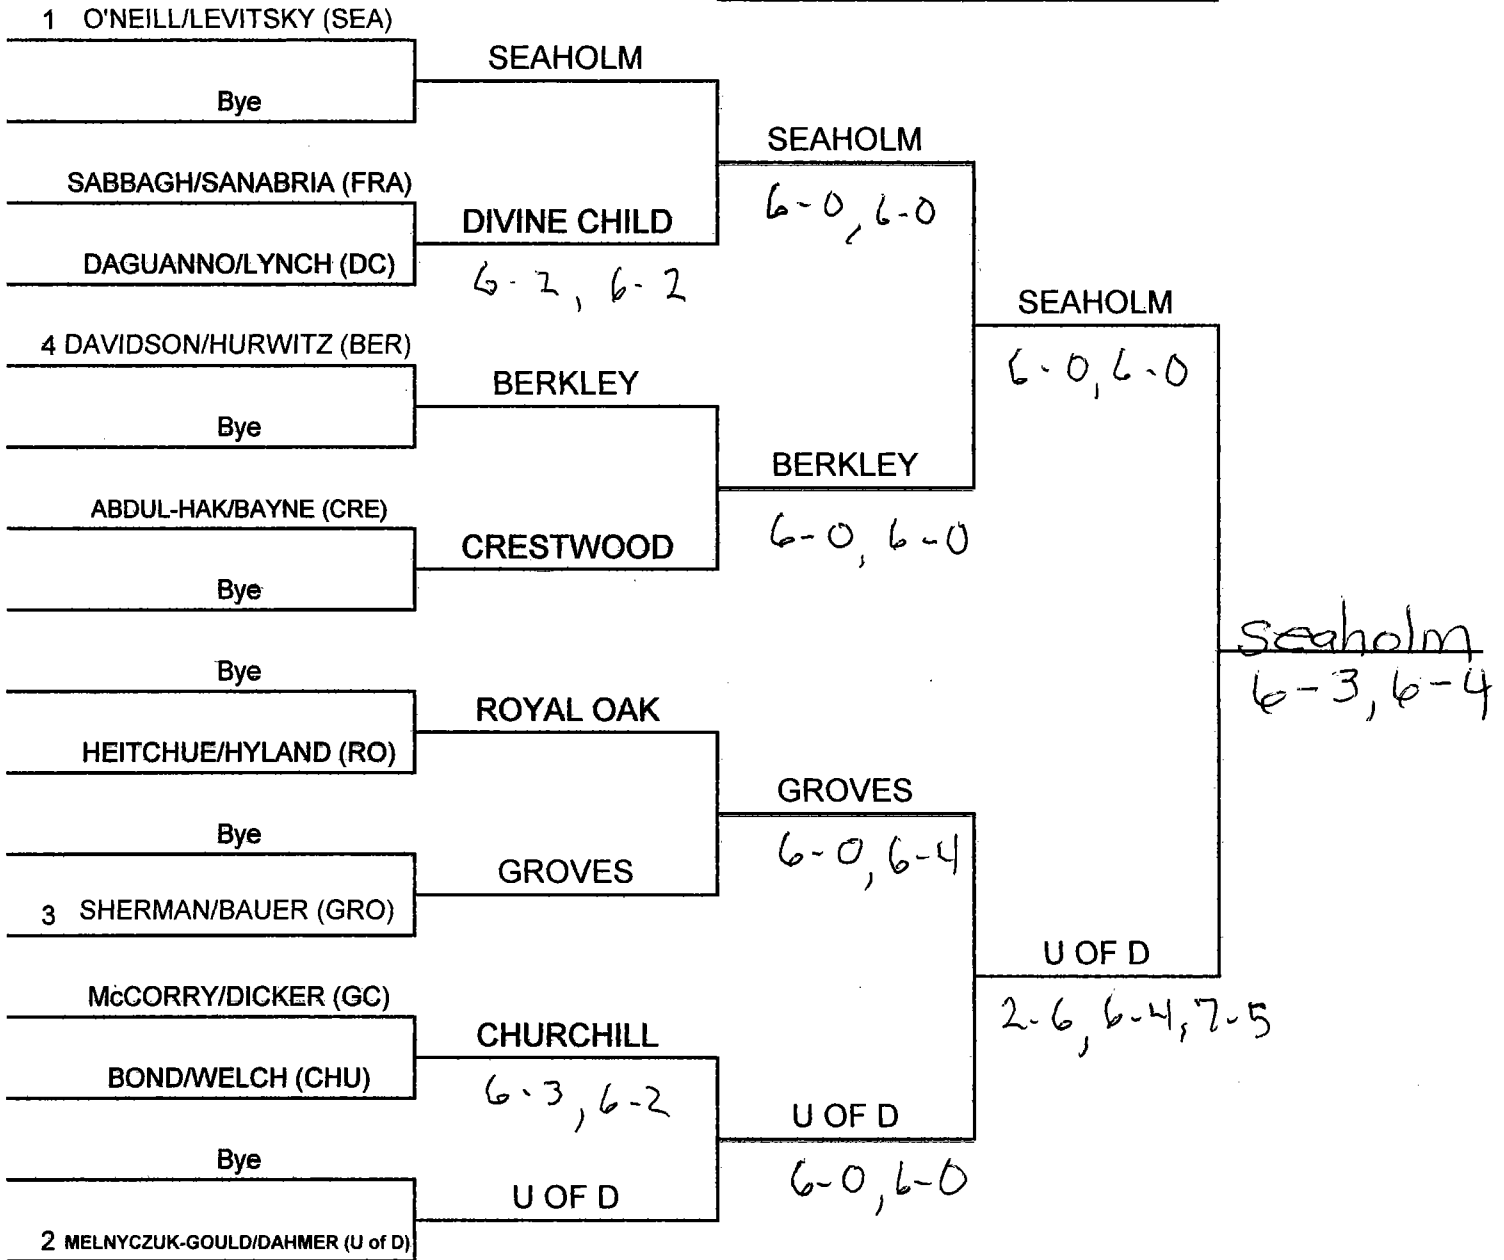

REGIONALS @ GROVES & SEAHOLM

2017 REGIONALS @ GROVES & SEAHOLM

	1S	2S	3S	4S	1D	2D	3D	4D	TOTAL	PLACE
GROVES									23	2 nd
SEAHOLM									26	1 st
U OF D		0							20	3 rd
BERKLEY						0			13	4 th
CRESTWOOD			0		0		0	0	4	7 th
DIVINE CHILD		0	0	0		0			4	7 th
GARDEN CITY		0	0	0	0	0	0	0	0	8 th
FRANKLIN		0	0	0	0	0	0	0	0	8 th
ROYAL OAK							0	0	5	6 th
CHURCHILL					0				7	5 th
REGIONALS @ GROVES & SEAHOLM										

2S

- 1 GROVES
- 2 SEAHOLM
- 3 U of D
- 4 CHURCHILL

Groves
6-0, 6-2

2017 GROVES REGIONAL

3S

- 1. GROVES
- 2. SEAHOLM
- 3. U of D
- 4. BERKLEY

2017 GROVES REGIONAL

4S

- 1. GROVES
- 2. SEAHOLM
- 3. U of D
- 4. BERKLEY

2017
GROVES BOY'S REGIONAL

1D

- 1. U of D
- 2. SEAHOLM
- 3. GROVES
- 4. BERKLEY

2017 GROVES BOY'S REGIONAL

2D

- 1. SEAHOLM
- 2. U of D
- 3. GROVES
- 4. CHURCHILL

2017 GROVES REGIONAL

3D

- 1. SEAHOLM
- 2. U of D
- 3. GROVES
- 4. BERKLEY

2017 GROVES REGIONAL

4D

- 1. SEAHOLM
- 2. U of D
- 3. GROVES
- 4. BERKLEY