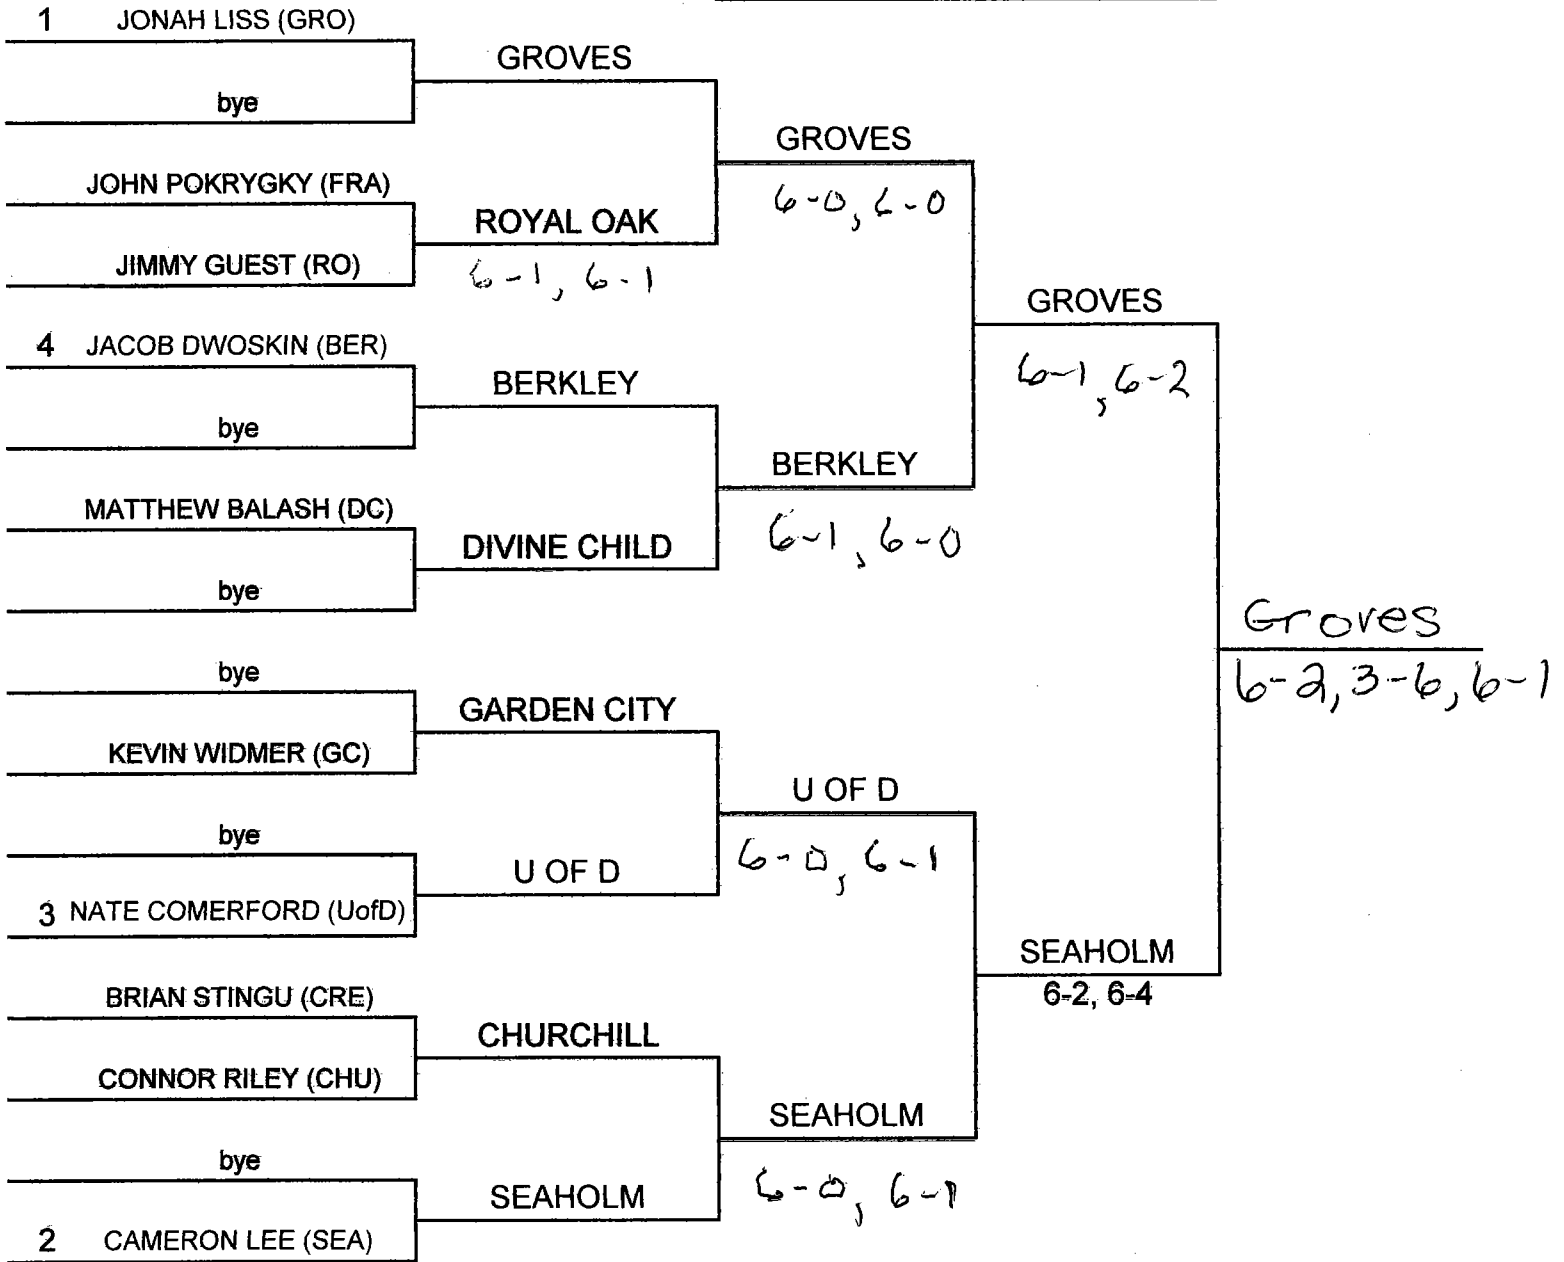

REGIONALS @ GROVES & SEAHOLM

2017 REGIONALS @ GROVES & SEAHOLM

	1S	2S	3S	4S	1D	2D	3D	4D	TOTAL	PLACE
GROVES									23	2 nd
SEAHOLM									26	1 st
U OF D		0							20	3 rd
BERKLEY						0			13	4 th
CRESTWOOD			0		0		0	0	4	7 th
DIVINE CHILD		0	0	0		0			4	7 th
GARDEN CITY		0	0	0	0	0	0	0	0	8 th
FRANKLIN		0	0	0	0	0	0	0	0	8 th
ROYAL OAK							0	0	5	6 th
CHURCHILL					0				7	5 th
REGIONALS @ GROVES & SEAHOLM										

2S

- 1 GROVES
- 2 SEAHOLM
- 3 U of D
- 4 CHURCHILL

Groves
6-0, 6-2

2017 GROVES REGIONAL

3S

- 1. GROVES
- 2. SEAHOLM
- 3. U of D
- 4. BERKLEY

2017 GROVES REGIONAL

4S

- 1. GROVES
- 2. SEAHOLM
- 3. U of D
- 4. BERKLEY

2017
GROVES BOY'S REGIONAL

1D

- 1. U of D
- 2. SEAHOLM
- 3. GROVES
- 4. BERKLEY

2017 GROVES BOY'S REGIONAL

2D

- 1. SEAHOLM
- 2. U of D
- 3. GROVES
- 4. CHURCHILL

2017 GROVES REGIONAL

3D

- 1. SEAHOLM
- 2. U of D
- 3. GROVES
- 4. BERKLEY

2017 GROVES REGIONAL

4D

- 1. SEAHOLM
- 2. U of D
- 3. GROVES
- 4. BERKLEY