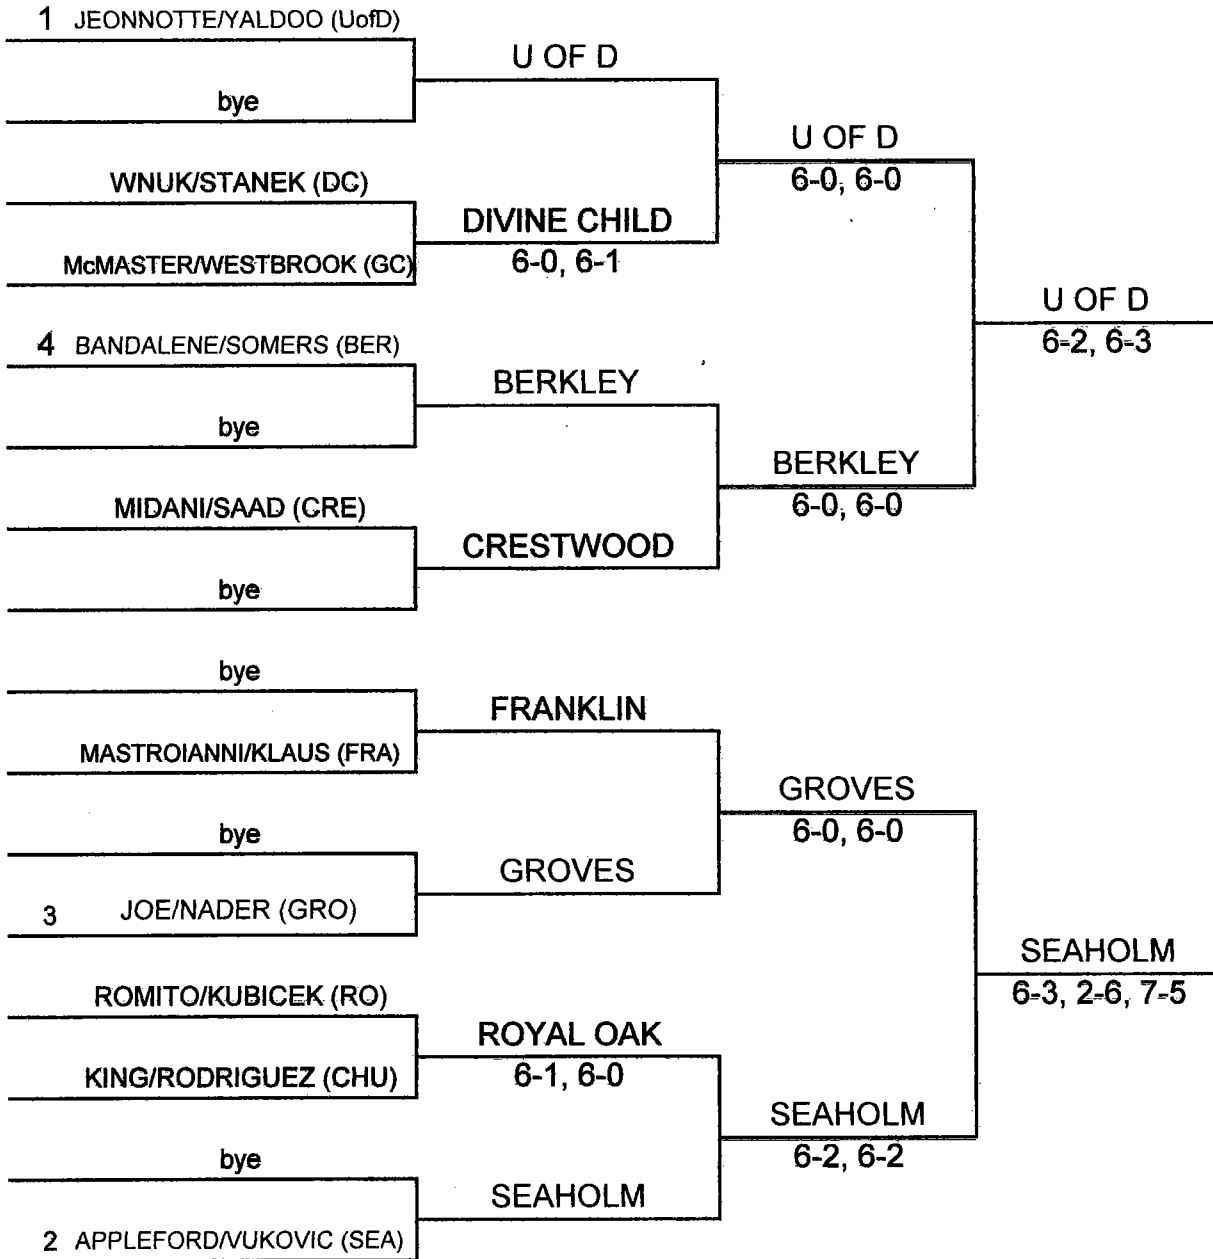

REGIONALS @ GROVES & SEAHOLM

2017 REGIONALS @ GROVES & SEAHOLM

	1S	2S	3S	4S	1D	2D	3D	4D	TOTAL	PLACE
GROVES									23	2 nd
SEAHOLM									26	1 st
U OF D		0							20	3 rd
BERKLEY						0			13	4 th
CRESTWOOD			0		0		0	0	4	7 th
DIVINE CHILD		0	0	0		0			4	7 th
GARDEN CITY		0	0	0	0	0	0	0	0	8 th
FRANKLIN		0	0	0	0	0	0	0	0	8 th
ROYAL OAK							0	0	5	6 th
CHURCHILL					0				7	5 th
REGIONALS @ GROVES & SEAHOLM										

2S

- 1 GROVES
- 2 SEAHOLM
- 3 U of D
- 4 CHURCHILL

Groves
6-0, 6-2

2017 GROVES REGIONAL

3S

- 1. GROVES
- 2. SEAHOLM
- 3. U of D
- 4. BERKLEY

2017 GROVES REGIONAL

4S

- 1. GROVES
- 2. SEAHOLM
- 3. U of D
- 4. BERKLEY

2017
GROVES BOY'S REGIONAL

1D

- 1. U of D
- 2. SEAHOLM
- 3. GROVES
- 4. BERKLEY

2017 GROVES BOY'S REGIONAL

2D

- 1. SEAHOLM
- 2. U of D
- 3. GROVES
- 4. CHURCHILL

2017 GROVES REGIONAL

3D

- 1. SEAHOLM
- 2. U of D
- 3. GROVES
- 4. BERKLEY

2017 GROVES REGIONAL

4D

- 1. SEAHOLM
- 2. U of D
- 3. GROVES
- 4. BERKLEY