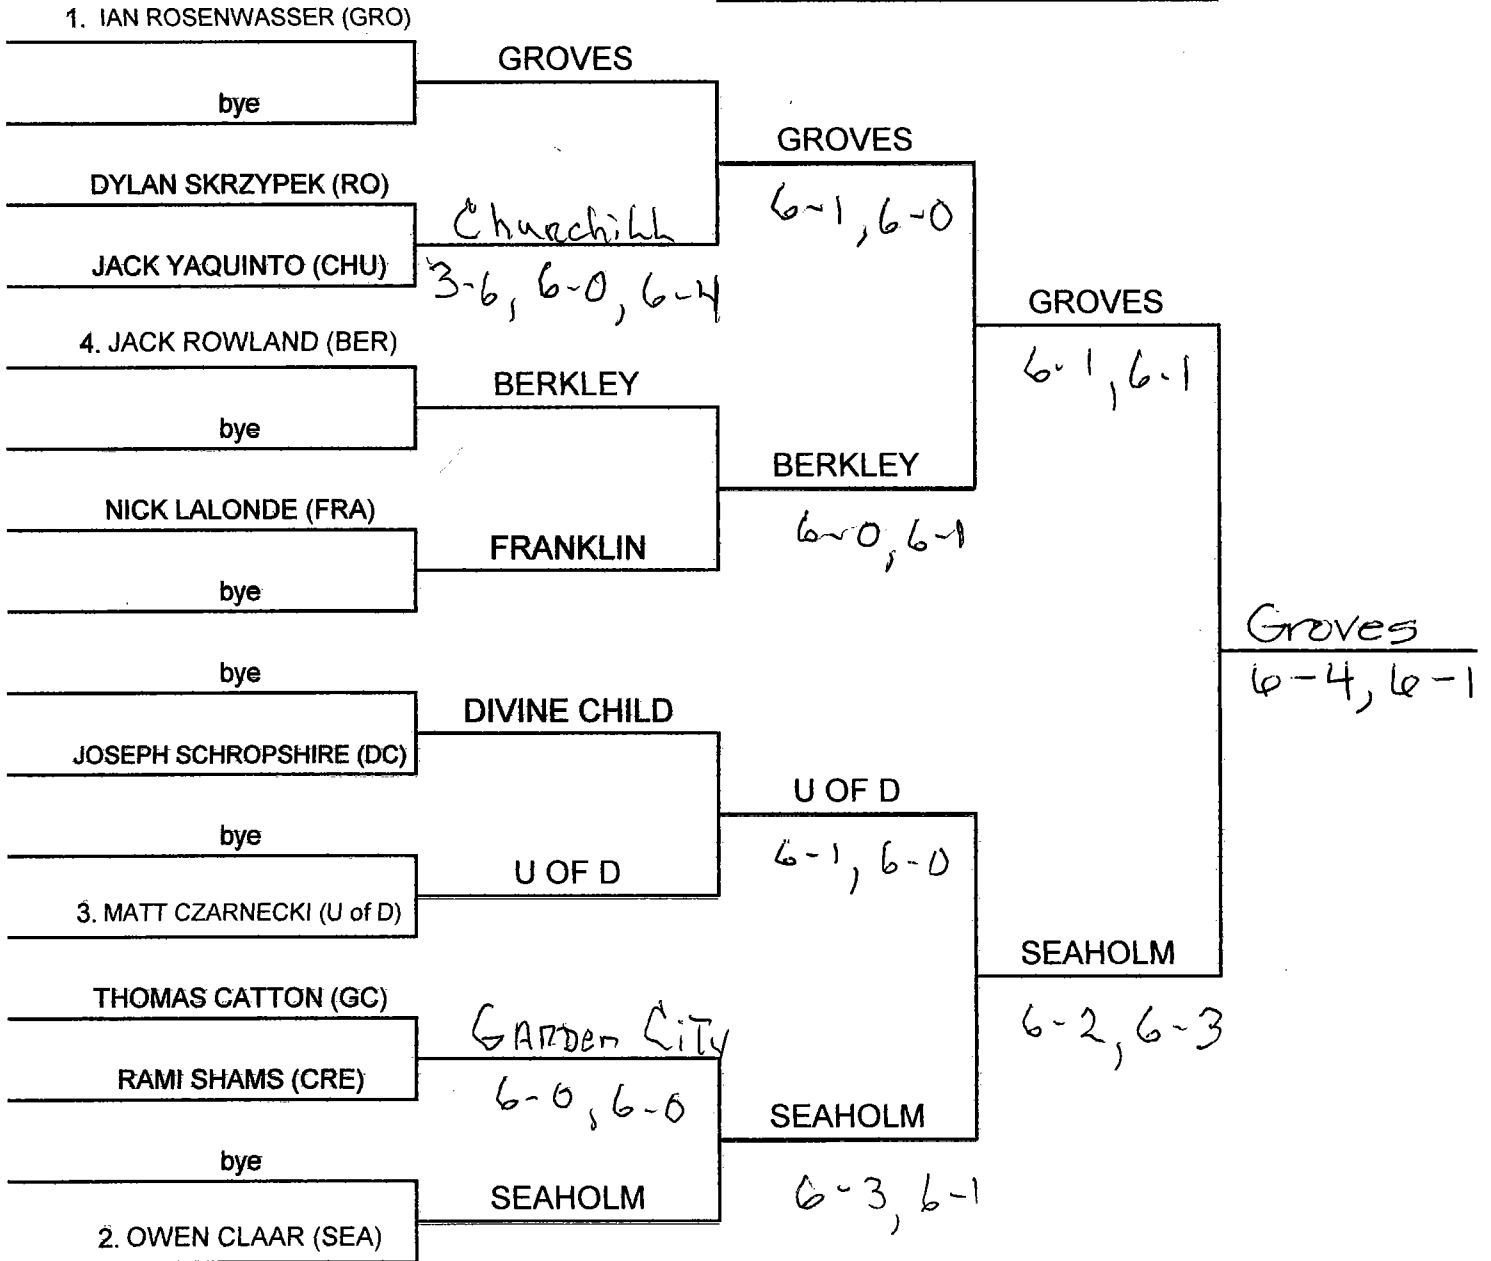

REGIONALS @ GROVES & SEAHOLM

2017 REGIONALS @ GROVES & SEAHOLM

	1S	2S	3S	4S	1D	2D	3D	4D	TOTAL	PLACE
GROVES									23	2 nd
SEAHOLM									26	1 st
U OF D		0							20	3 rd
BERKLEY						0			13	4 th
CRESTWOOD			0		0		0	0	4	7 th
DIVINE CHILD		0	0	0		0			4	7 th
GARDEN CITY		0	0	0	0	0	0	0	0	8 th
FRANKLIN		0	0	0	0	0	0	0	0	8 th
ROYAL OAK							0	0	5	6 th
CHURCHILL					0				7	5 th
REGIONALS @ GROVES & SEAHOLM										

2S

- 1 GROVES
- 2 SEAHOLM
- 3 U of D
- 4 CHURCHILL

Groves
6-0, 6-2

2017 GROVES REGIONAL

3S

- 1. GROVES
- 2. SEAHOLM
- 3. U of D
- 4. BERKLEY

2017 GROVES REGIONAL

4S

- 1. GROVES
- 2. SEAHOLM
- 3. U of D
- 4. BERKLEY

2017
GROVES BOY'S REGIONAL

1D

- 1. U of D
- 2. SEAHOLM
- 3. GROVES
- 4. BERKLEY

2017 GROVES BOY'S REGIONAL

2D

- 1. SEAHOLM
- 2. U of D
- 3. GROVES
- 4. CHURCHILL

2017 GROVES REGIONAL

3D

- 1. SEAHOLM
- 2. U of D
- 3. GROVES
- 4. BERKLEY

2017 GROVES REGIONAL

4D

- 1. SEAHOLM
- 2. U of D
- 3. GROVES
- 4. BERKLEY