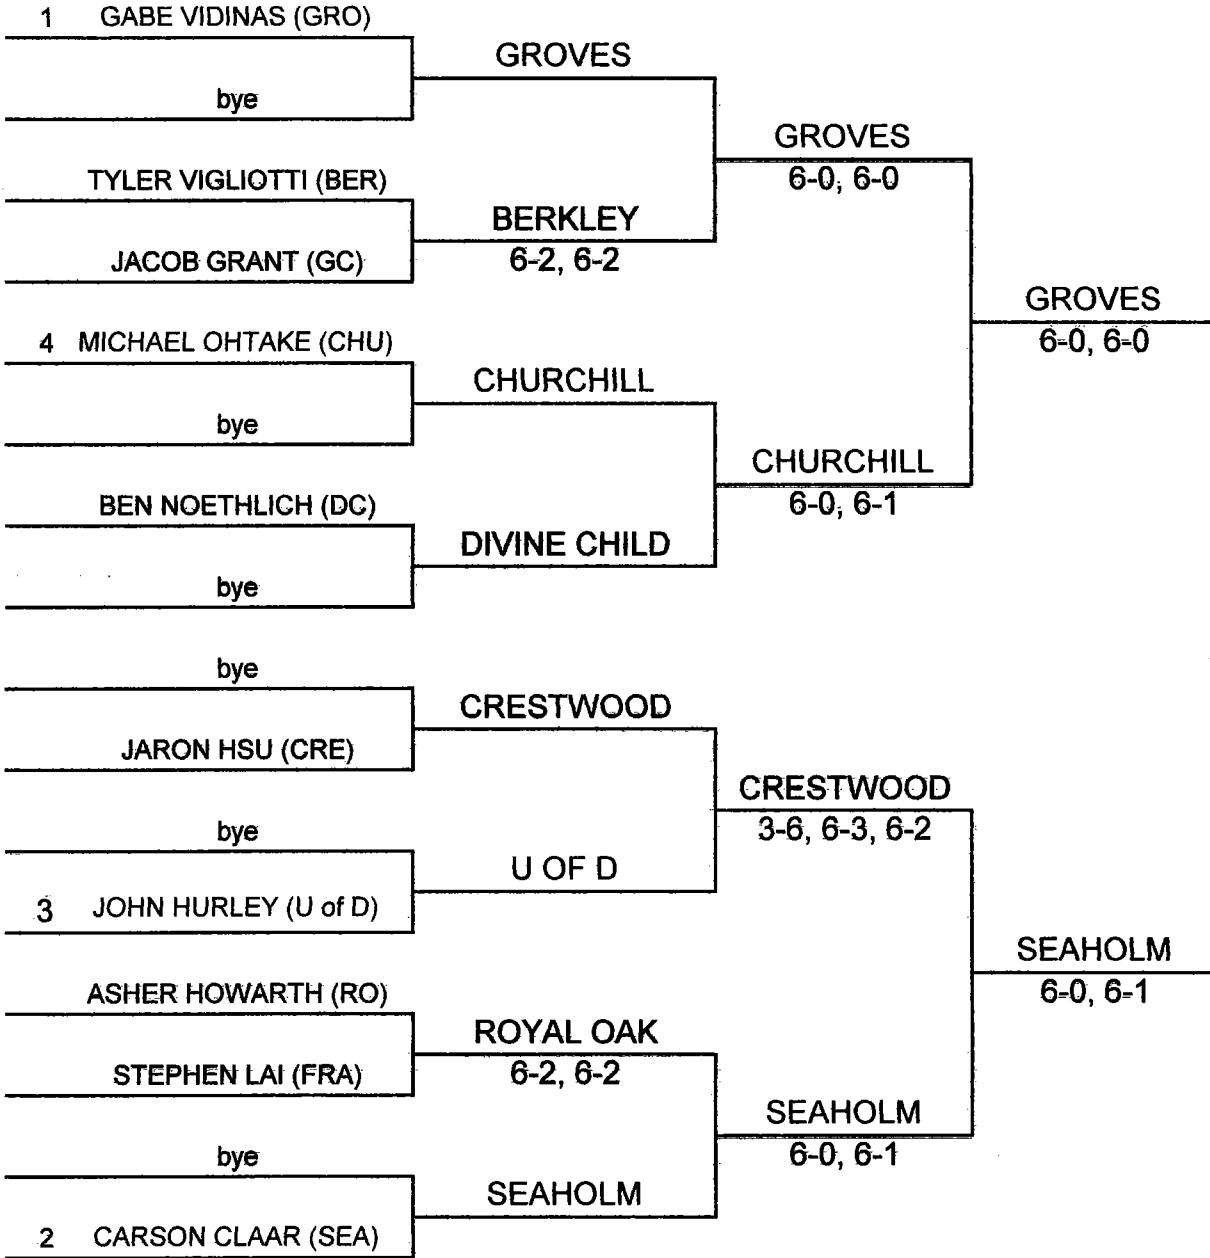

REGIONALS @ GROVES & SEAHOLM

2017 REGIONALS @ GROVES & SEAHOLM

	1S	2S	3S	4S	1D	2D	3D	4D	TOTAL	PLACE
GROVES									23	2 nd
SEAHOLM									26	1 st
U OF D		0							20	3 rd
BERKLEY						0			13	4 th
CRESTWOOD			0		0		0	0	4	7 th
DIVINE CHILD		0	0	0		0			4	7 th
GARDEN CITY		0	0	0	0	0	0	0	0	8 th
FRANKLIN		0	0	0	0	0	0	0	0	8 th
ROYAL OAK							0	0	5	6 th
CHURCHILL					0				7	5 th
REGIONALS @ GROVES & SEAHOLM										

*

2017
GROVES BOY'S REGIONAL

1S

- 1. GROVES

- 2 SEAHOLM

- 3 U of D

- 4 BERKLEY

2017 GROVES REGIONAL

2S

- 1 GROVES
- 2 SEAHOLM
- 3 U of D
- 4 CHURCHILL

Groves
6-0, 6-2

2017 GROVES REGIONAL

3S

- 1. GROVES
- 2. SEAHOLM
- 3. U of D
- 4. BERKLEY

2017 GROVES REGIONAL

4S