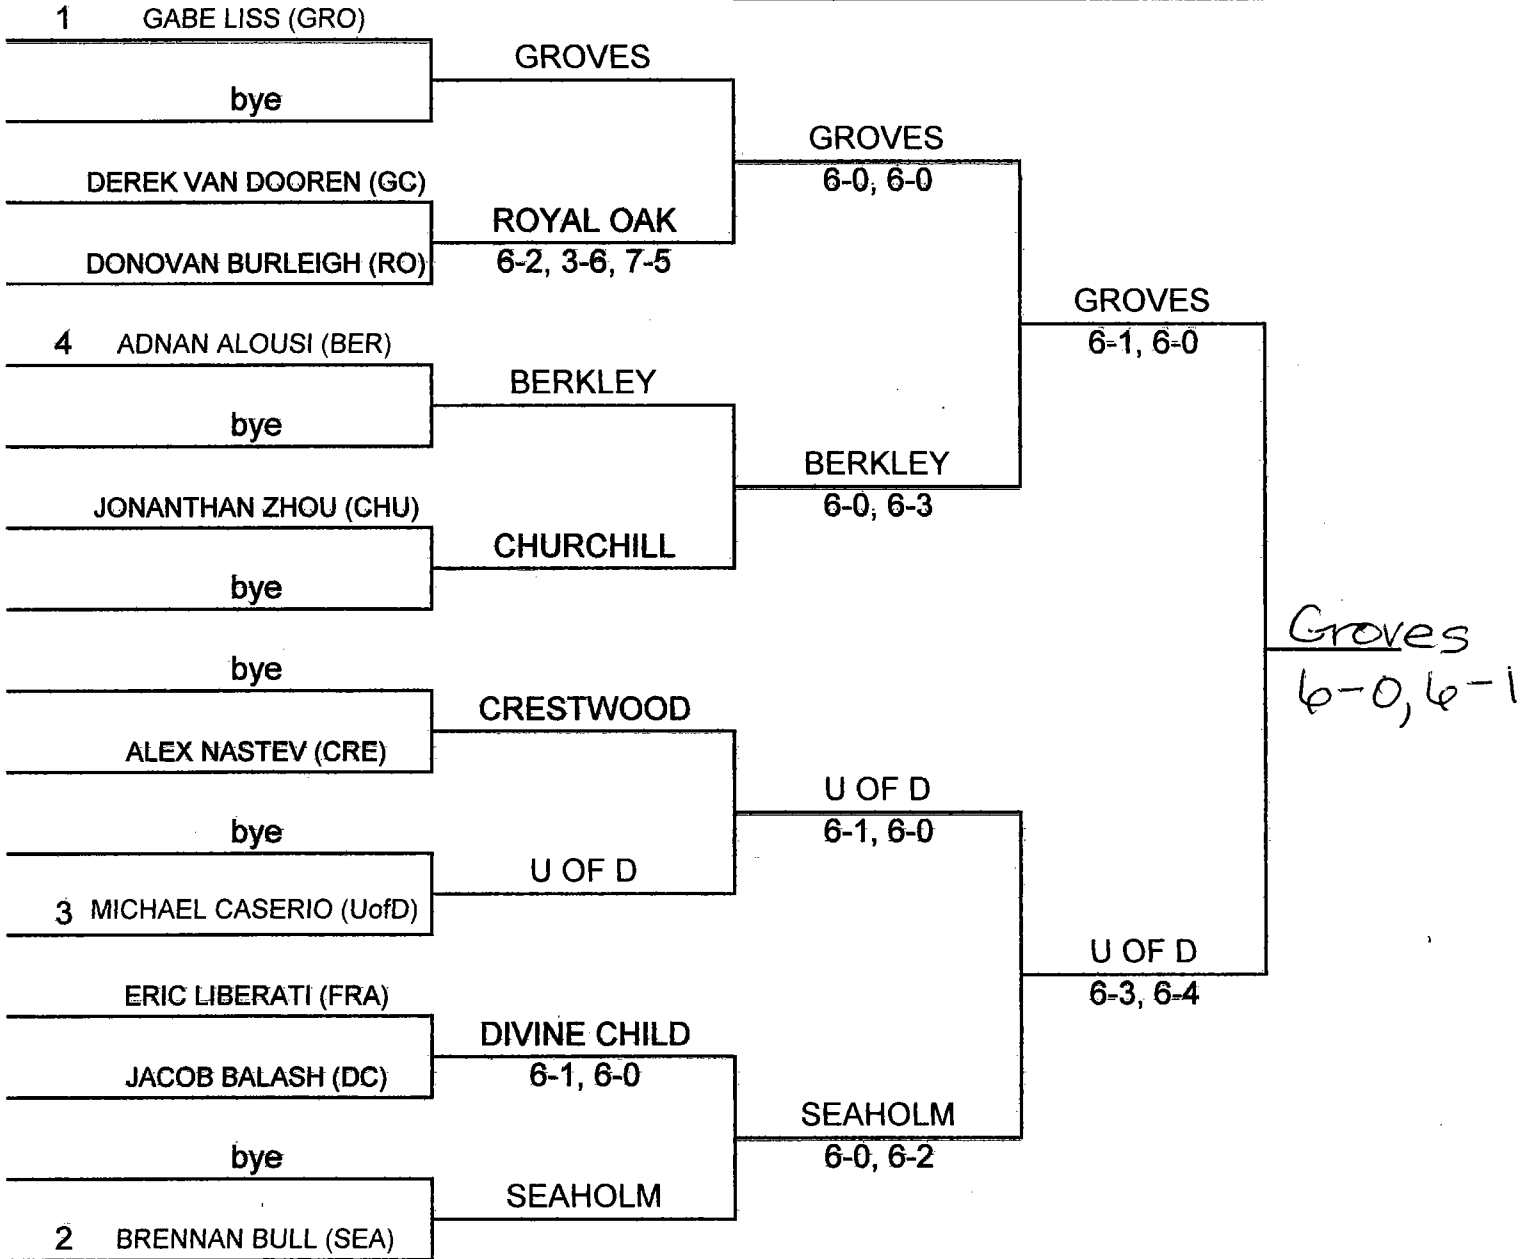

REGIONALS @ GROVES & SEAHOLM

2017 REGIONALS @ GROVES & SEAHOLM

	1S	2S	3S	4S	1D	2D	3D	4D	TOTAL	PLACE
GROVES									23	2 nd
SEAHOLM									26	1 st
U OF D		0							20	3 rd
BERKLEY						0			13	4 th
CRESTWOOD			0		0		0	0	4	7 th
DIVINE CHILD		0	0	0		0			4	7 th
GARDEN CITY		0	0	0	0	0	0	0	0	8 th
FRANKLIN		0	0	0	0	0	0	0	0	8 th
ROYAL OAK							0	0	5	6 th
CHURCHILL					0				7	5 th
REGIONALS @ GROVES & SEAHOLM										

*

2017
GROVES BOY'S REGIONAL

1S

- 1. GROVES

- 2 SEAHOLM

- 3 U of D

- 4 BERKLEY

2017 GROVES REGIONAL

2S

- 1 GROVES
- 2 SEAHOLM
- 3 U of D
- 4 CHURCHILL

Groves
6-0, 6-2

2017 GROVES REGIONAL

3S

- 1. GROVES
- 2. SEAHOLM
- 3. U of D
- 4. BERKLEY

2017 GROVES REGIONAL

4S