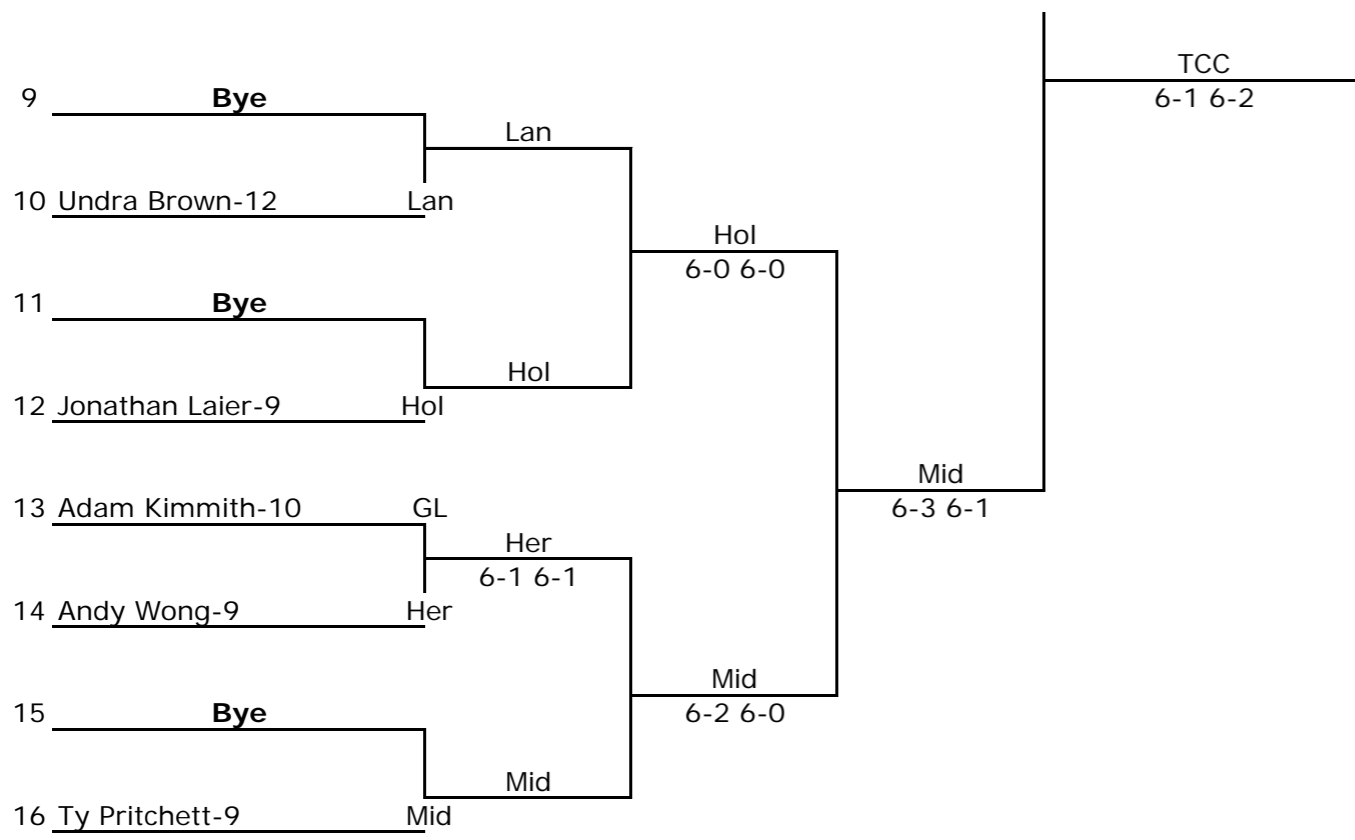

#2 Singles

2016 Boys Regional

#3 Singles

Seeds

- 1. Colombo-TCC
- 2. Doyle-Mid
- 3. Hopper-Dav
- 4. Gouda-Her
- Alt. Johnston-GB

#4 Singles

Seeds

- 1. Failor-TCC
- 2. Pritchett-Mid
- 3. Laier-Hol
- 4. Setty-GB
- Alt. Bass-Dav

2016 Boys Regional

#1 Doubles

#2 Doubles

2016 Boys Regional

#3 Doubles

Seeds

1. Hegarty/Norman-GB
 2. Smith/Hains-TCC
 3. Julian/Swanson-TCW
 4. Huynh/Wisdom-Hol
- Alt.** Jacoby/Kennedy-Her

2016 Boys Regional

#4 Doubles

Seeds

1. Michno/Sommerfield-TCC
2. Bigelow/Ferdig-Hol
3. Gottlieb/Vanaiwalia-GB
4. Fritch/Crick-TCW
- Alt. Dykhuizen/Morey-Mid