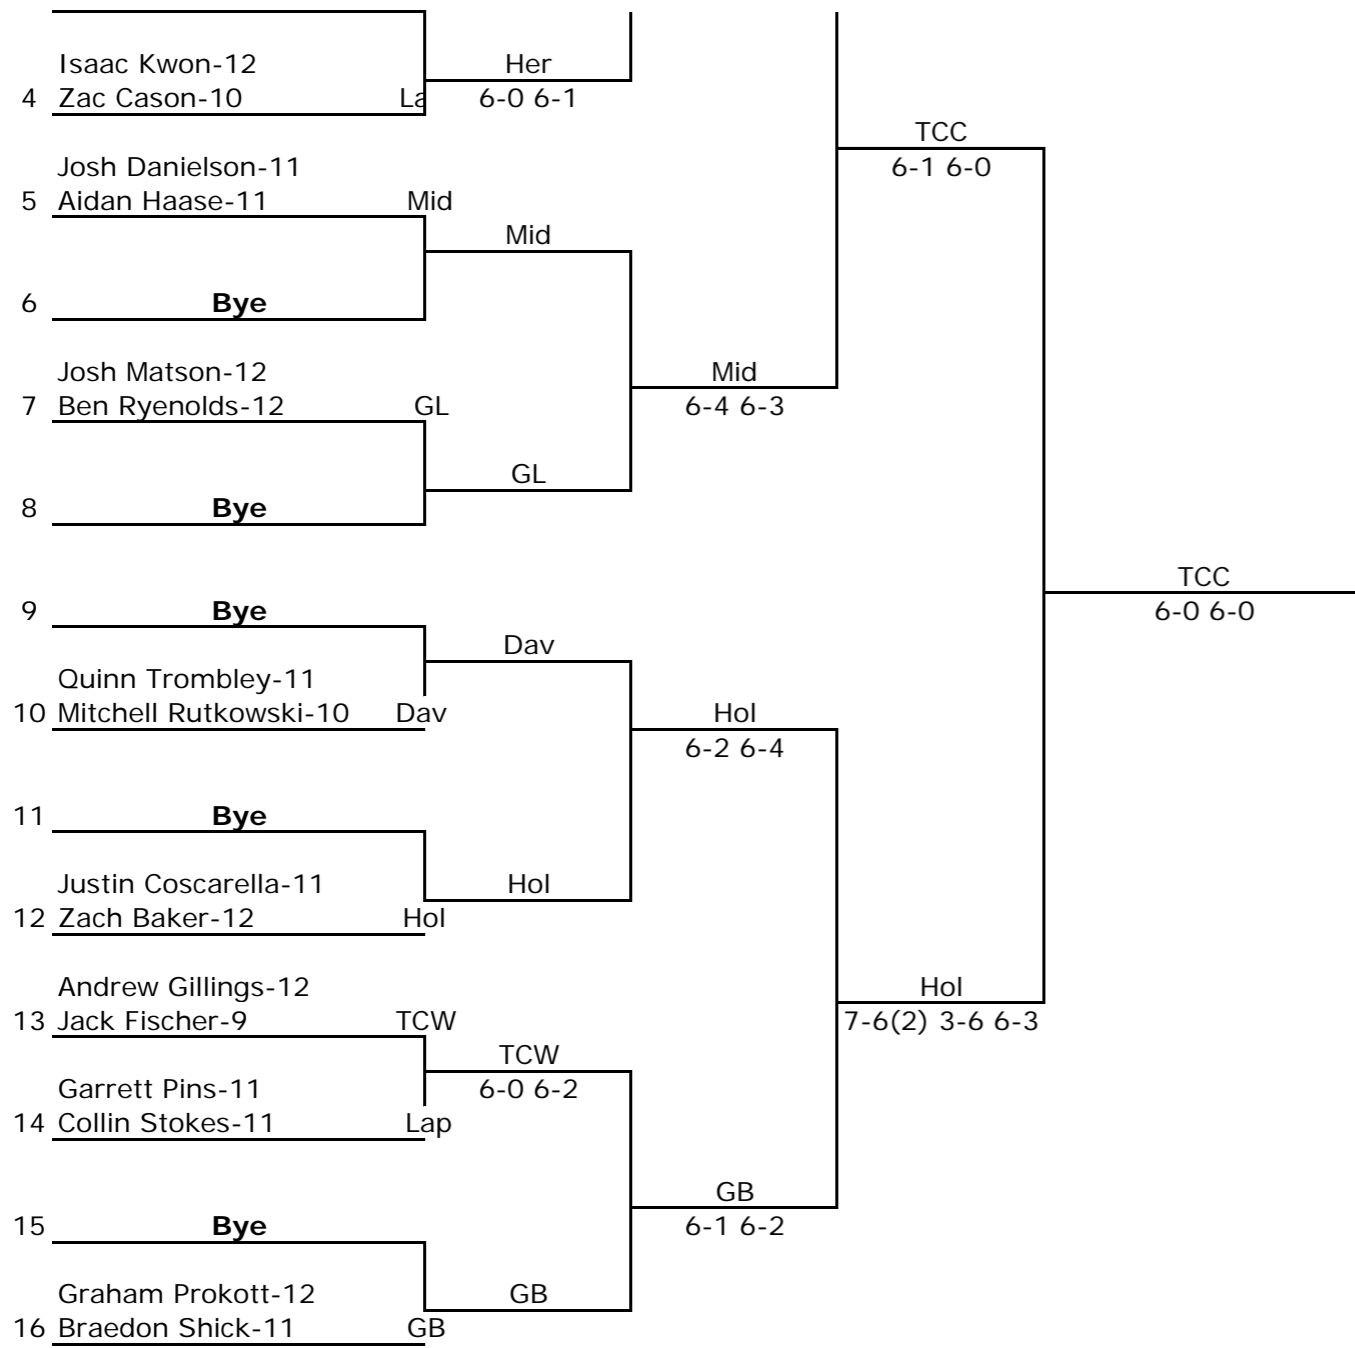

#2 Singles

2016 Boys Regional

#3 Singles

Seeds

- 1. Colombo-TCC
- 2. Doyle-Mid
- 3. Hopper-Dav
- 4. Gouda-Her
- Alt. Johnston-GB

#4 Singles

Seeds

- 1. Failor-TCC
- 2. Pritchett-Mid
- 3. Laier-Hol
- 4. Setty-GB
- Alt. Bass-Dav

2016 Boys Regional

#1 Doubles

#2 Doubles

2016 Boys Regional

#3 Doubles

Seeds

1. Hegarty/Norman-GB
 2. Smith/Hains-TCC
 3. Julian/Swanson-TCW
 4. Huynh/Wisdom-Hol
- Alt.** Jacoby/Kennedy-Her

2016 Boys Regional

#4 Doubles

Seeds

1. Michno/Sommerfield-TCC
2. Bigelow/Ferdig-Hol
3. Gottlieb/Vanaiwalia-GB
4. Fritch/Crick-TCW
- Alt. Dykhuizen/Morey-Mid