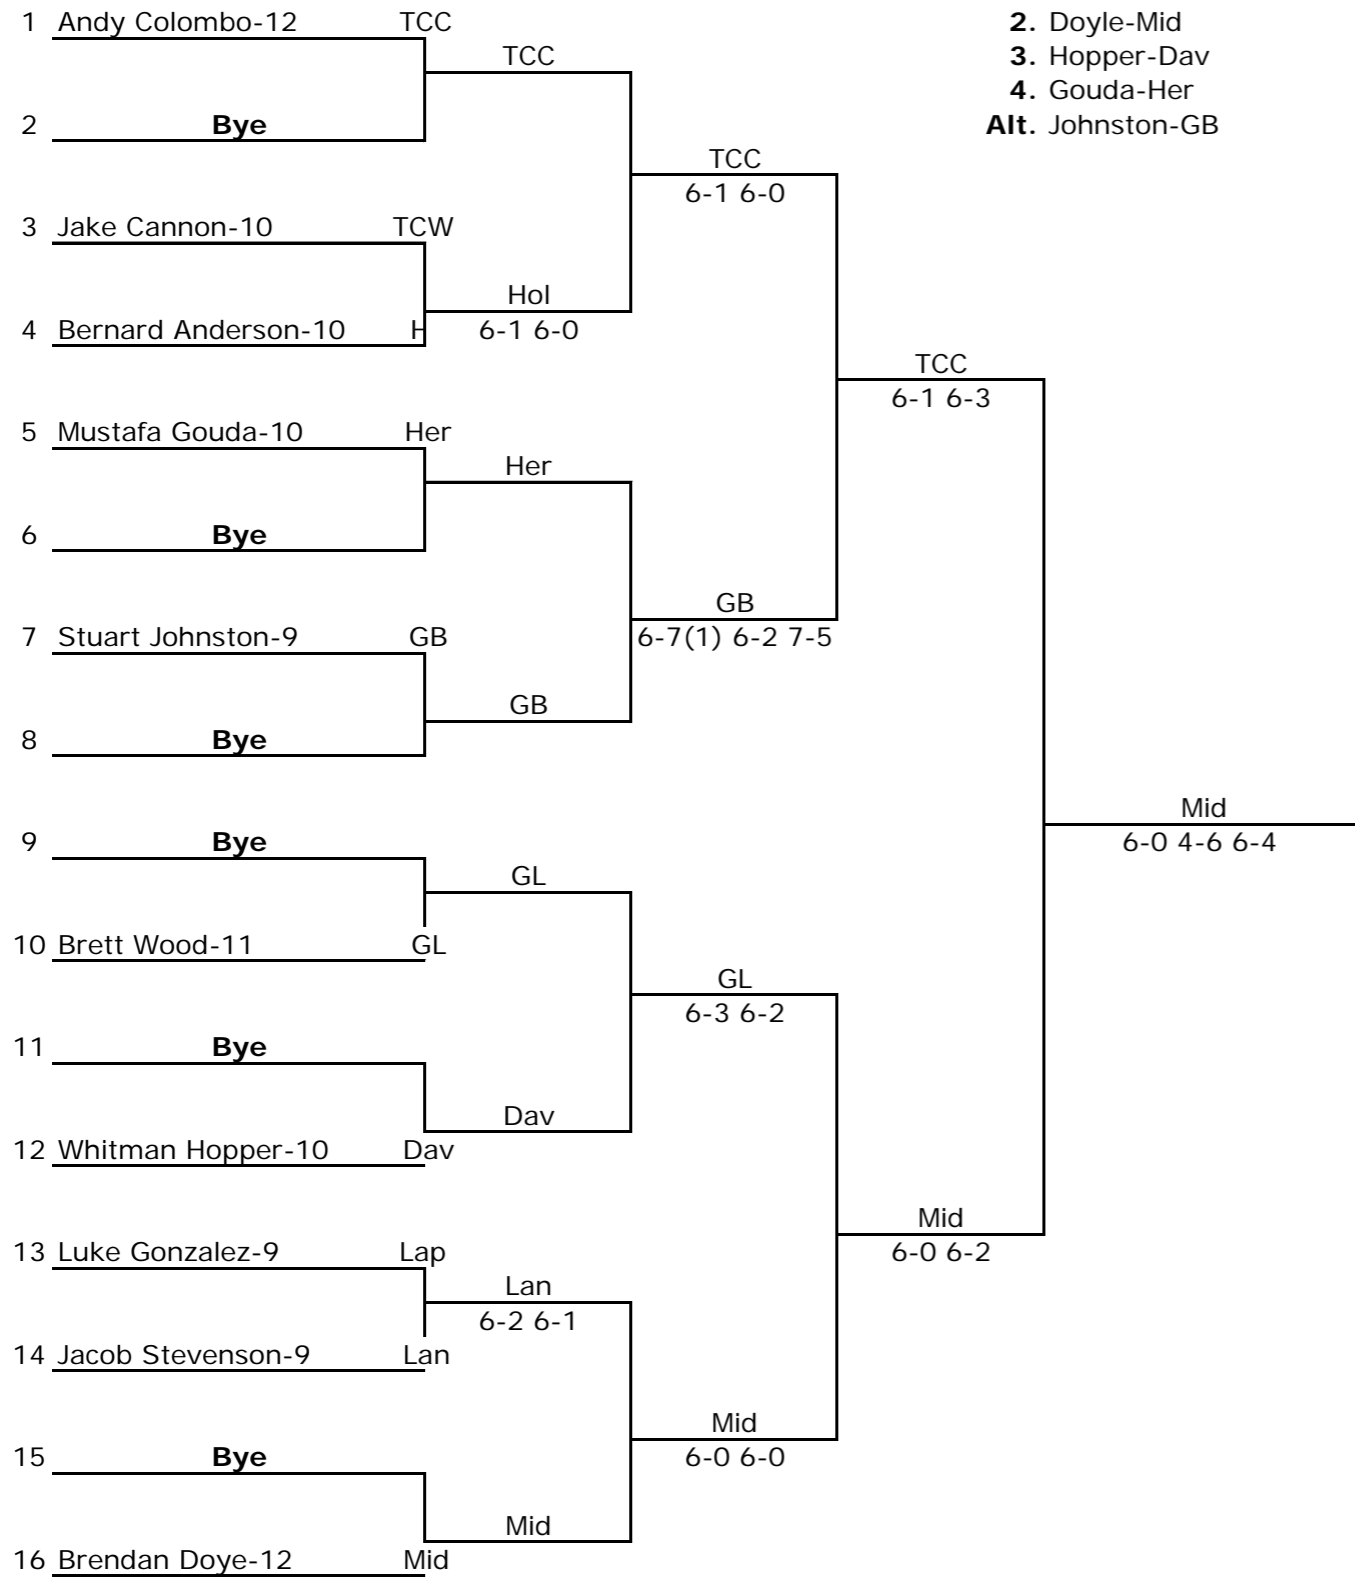

2016 Boys Regional

#1 Singles

School/Coaches	#1s	#2s	#3s	#4s	#1d	#2d	#3d	#4d	Pts	Place
Davison Walt White Don Hailey	0	0	0	0	0	0	0	1	1	8
Grand Blanc Don Levey Dan Steiner	4	4	2	2	4	2	4	3	25	2
Grand Ledge Brian Flowerday Diana Bock	1	0	2	0	1	0	1	0	5	6
Holt Russ Olcheske Jennie Boike	2	2	1	2	3	3	2	2	17	3
Lansing Renee Hoekstra	0	0	1	0	0	0	0	No Team	1	8
Lapeer Oscar Rodriquez	0	1	0	0	0	0	0	0	1	8
Midland John Telfer Bill Greiner	2	0	4	3	1	2	1	0	13	4
Saginaw Heritage Gary Senkowski Ken Tabacsko	1	1	0	1	0	1	0	1	5	6
Traverse City Central Shane Dilloway Caleb Morgan	3	3	3	4	2	4	3	4	26	1
Traverse City West Blake Bernard Blake Vance	0	2	0	1	2	1	2	2	10	5

#2 Singles

2016 Boys Regional

#3 Singles

Seeds

- 1. Colombo-TCC
- 2. Doyle-Mid
- 3. Hopper-Dav
- 4. Gouda-Her
- Alt. Johnston-GB

#4 Singles

Seeds

- 1. Failor-TCC
- 2. Pritchett-Mid
- 3. Laier-Hol
- 4. Setty-GB
- Alt. Bass-Dav

2016 Boys Regional

#1 Doubles

#2 Doubles

2016 Boys Regional

#3 Doubles

Seeds

1. Hegarty/Norman-GB
 2. Smith/Hains-TCC
 3. Julian/Swanson-TCW
 4. Huynh/Wisdom-Hol
- Alt.** Jacoby/Kennedy-Her

2016 Boys Regional