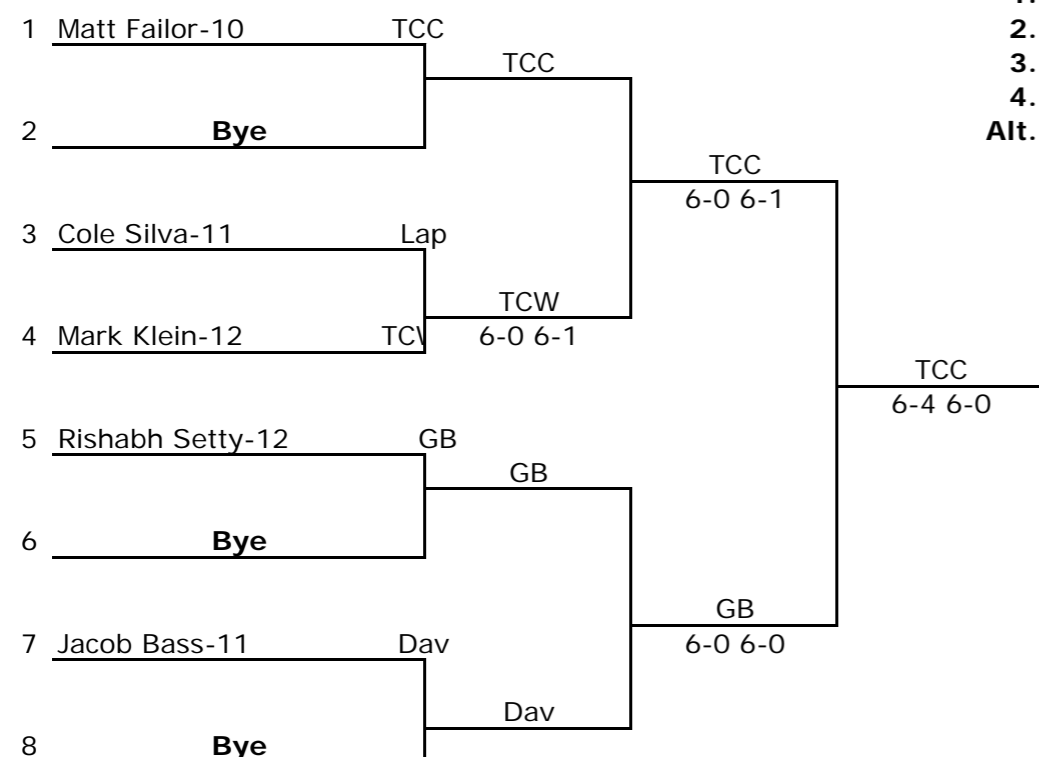

#2 Singles

2016 Boys Regional

#3 Singles

Seeds

- 1. Colombo-TCC
- 2. Doyle-Mid
- 3. Hopper-Dav
- 4. Gouda-Her
- Alt. Johnston-GB

#4 Singles

Seeds

- 1. Failor-TCC
- 2. Pritchett-Mid
- 3. Laier-Hol
- 4. Setty-GB
- Alt. Bass-Dav

2016 Boys Regional

#1 Doubles

#2 Doubles

2016 Boys Regional

#3 Doubles

Seeds

1. Hegarty/Norman-GB
 2. Smith/Hains-TCC
 3. Julian/Swanson-TCW
 4. Huynh/Wisdom-Hol
- Alt.** Jacoby/Kennedy-Her

2016 Boys Regional

#4 Doubles

Seeds

1. Michno/Sommerfield-TCC
2. Bigelow/Ferdig-Hol
3. Gottlieb/Vanaiwalia-GB
4. Fritch/Crick-TCW
- Alt. Dykhuizen/Morey-Mid