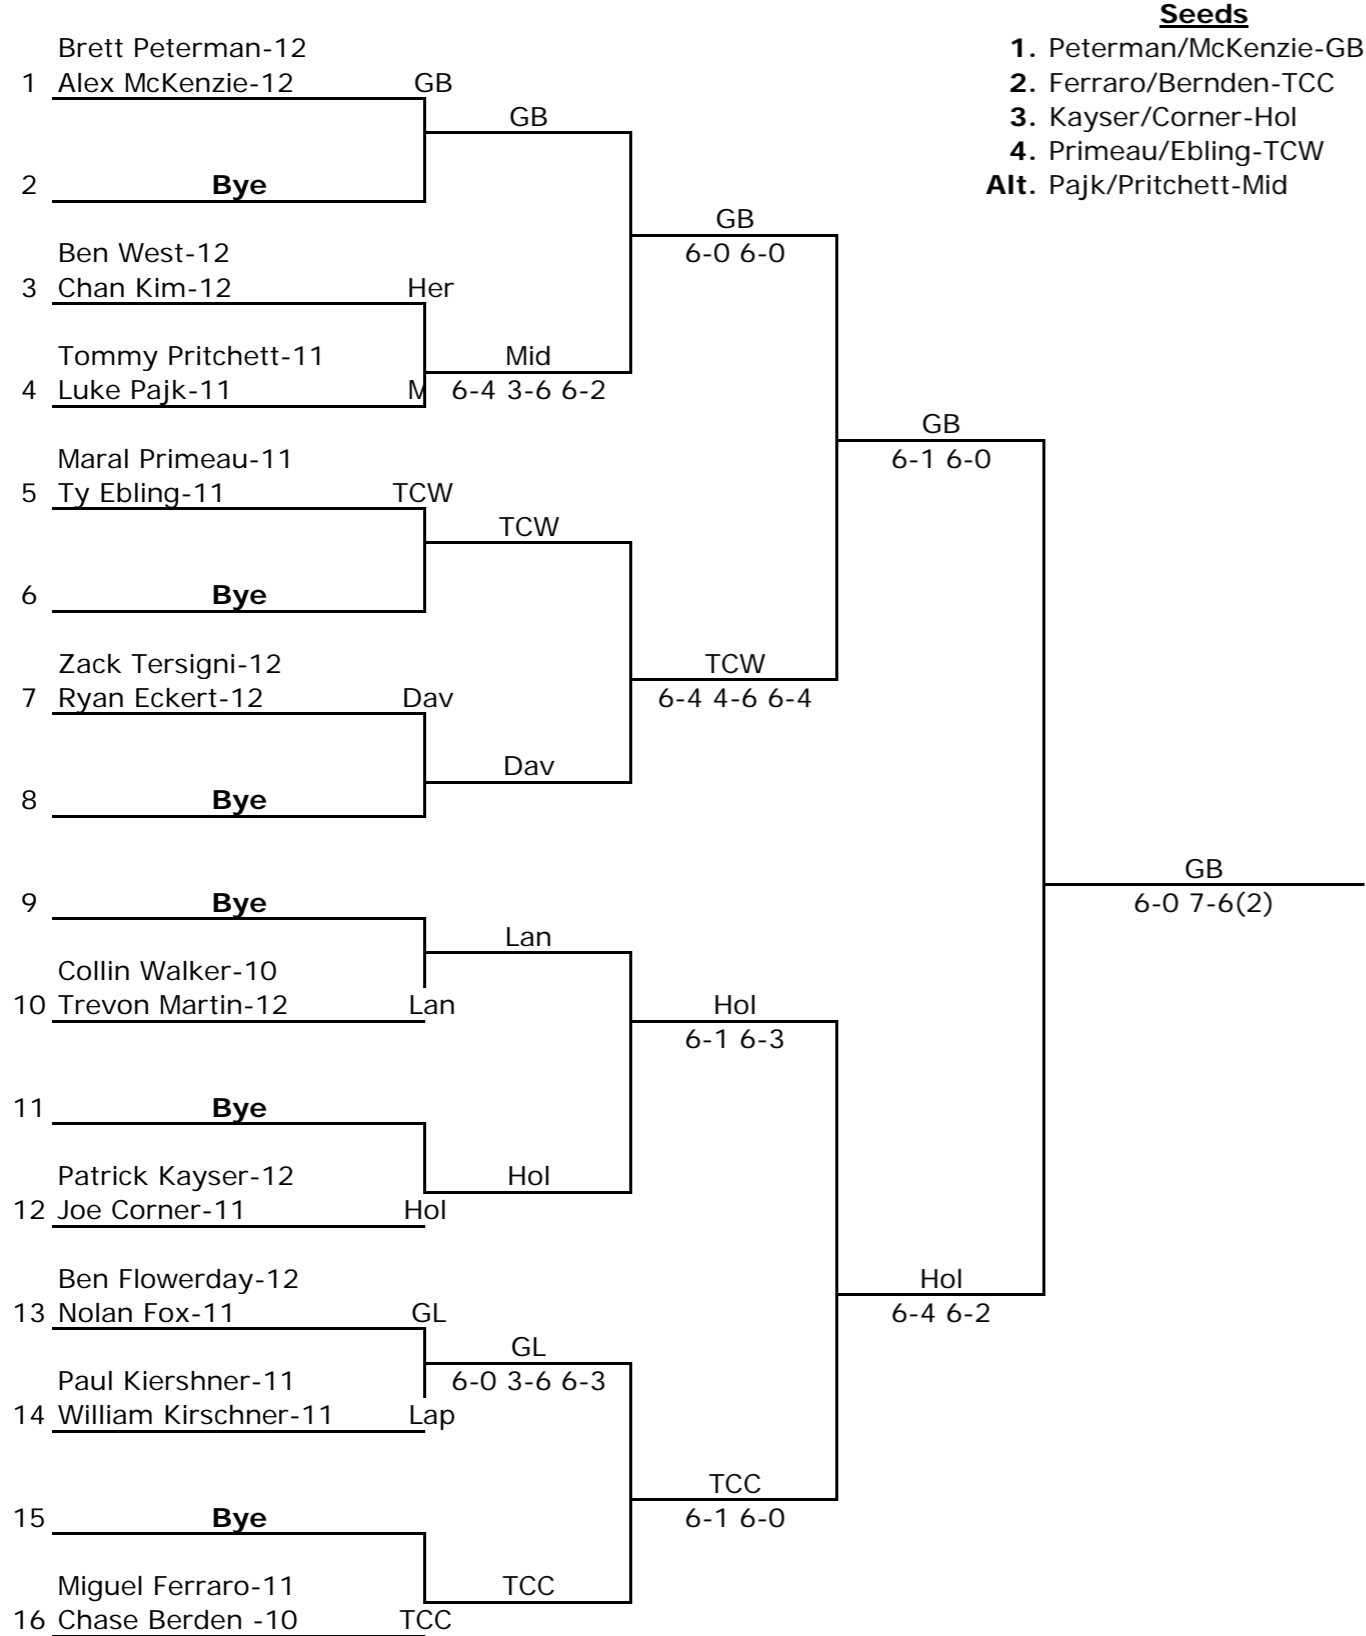

#2 Singles

2016 Boys Regional

#3 Singles

Seeds

- 1. Colombo-TCC
- 2. Doyle-Mid
- 3. Hopper-Dav
- 4. Gouda-Her
- Alt. Johnston-GB

#4 Singles

Seeds

- 1. Failor-TCC
- 2. Pritchett-Mid
- 3. Laier-Hol
- 4. Setty-GB
- Alt. Bass-Dav

2016 Boys Regional

#1 Doubles

#2 Doubles

2016 Boys Regional

#3 Doubles

Seeds

1. Hegarty/Norman-GB
 2. Smith/Hains-TCC
 3. Julian/Swanson-TCW
 4. Huynh/Wisdom-Hol
- Alt.** Jacoby/Kennedy-Her

2016 Boys Regional

#4 Doubles

Seeds

1. Michno/Sommerfield-TCC
2. Bigelow/Ferdig-Hol
3. Gottlieb/Vanaiwalia-GB
4. Fritch/Crick-TCW
- Alt. Dykhuizen/Morey-Mid