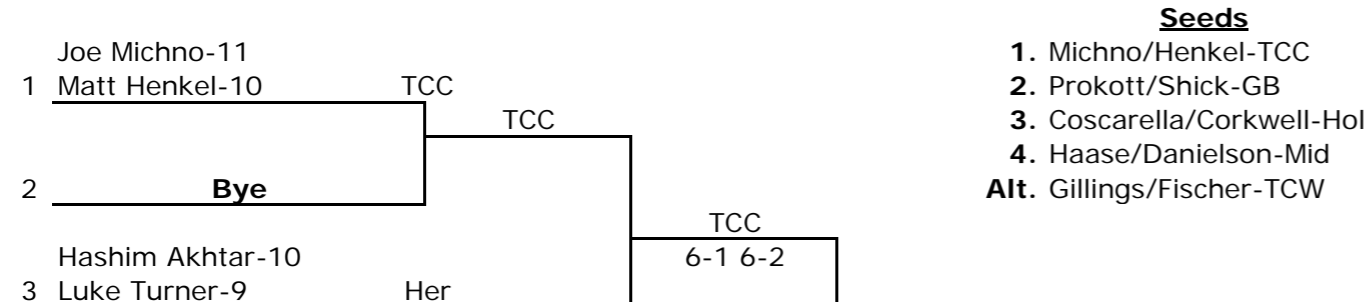

2016 Boys Regional

#1 Doubles

#2 Doubles