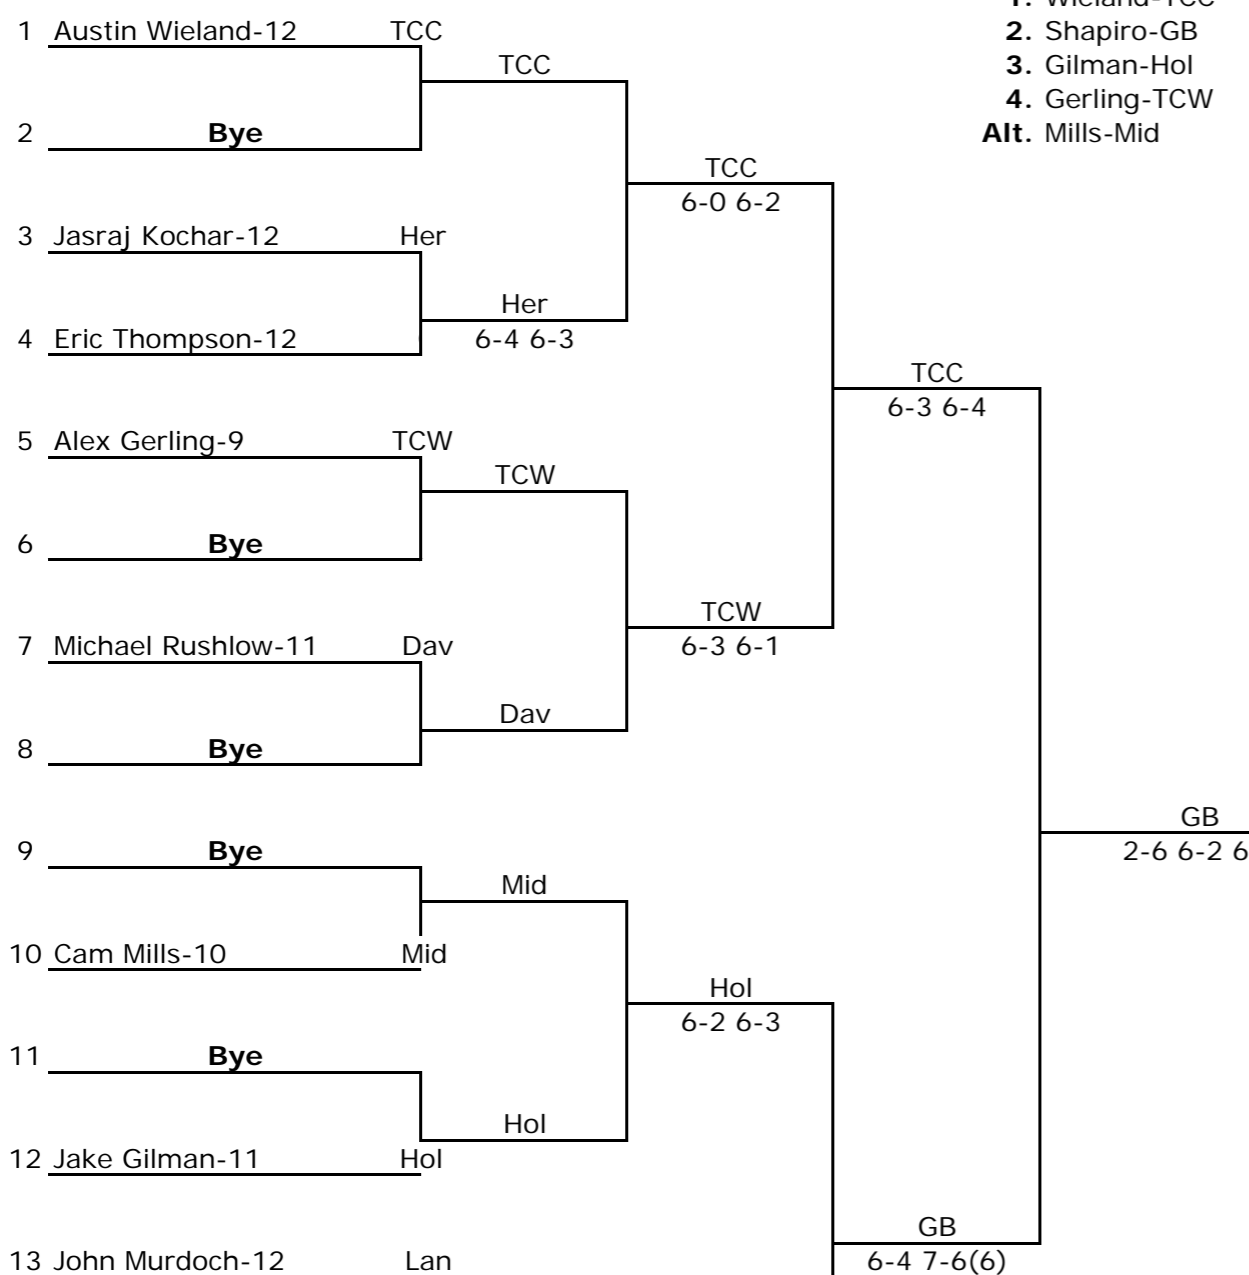

2016 Boys Regional

#1 Singles

School/Coaches	#1s	#2s	#3s	#4s	#1d	#2d	#3d	#4d	Pts	Place
Davison Walt White Don Hailey	0	0	0	0	0	0	0	1	1	8
Grand Blanc Don Levey Dan Steiner	4	4	2	2	4	2	4	3	25	2
Grand Ledge Brian Flowerday Diana Bock	1	0	2	0	1	0	1	0	5	6
Holt Russ Olcheske Jennie Boike	2	2	1	2	3	3	2	2	17	3
Lansing Renee Hoekstra	0	0	1	0	0	0	0	No Team	1	8
Lapeer Oscar Rodriquez	0	1	0	0	0	0	0	0	1	8
Midland John Telfer Bill Greiner	2	0	4	3	1	2	1	0	13	4
Saginaw Heritage Gary Senkowski Ken Tabacsko	1	1	0	1	0	1	0	1	5	6
Traverse City Central Shane Dilloway Caleb Morgan	3	3	3	4	2	4	3	4	26	1
Traverse City West Blake Bernard Blake Vance	0	2	0	1	2	1	2	2	10	5

#2 Singles

2016 Boys Regional

#3 Singles

Seeds

- 1. Colombo-TCC
- 2. Doyle-Mid
- 3. Hopper-Dav
- 4. Gouda-Her
- Alt. Johnston-GB

#4 Singles

Seeds

- 1. Failor-TCC
- 2. Pritchett-Mid
- 3. Laier-Hol
- 4. Setty-GB
- Alt. Bass-Dav

2016 Boys Regional

#1 Doubles

#2 Doubles

2016 Boys Regional

#3 Doubles

Seeds

1. Hegarty/Norman-GB
 2. Smith/Hains-TCC
 3. Julian/Swanson-TCW
 4. Huynh/Wisdom-Hol
- Alt.** Jacoby/Kennedy-Her

2016 Boys Regional