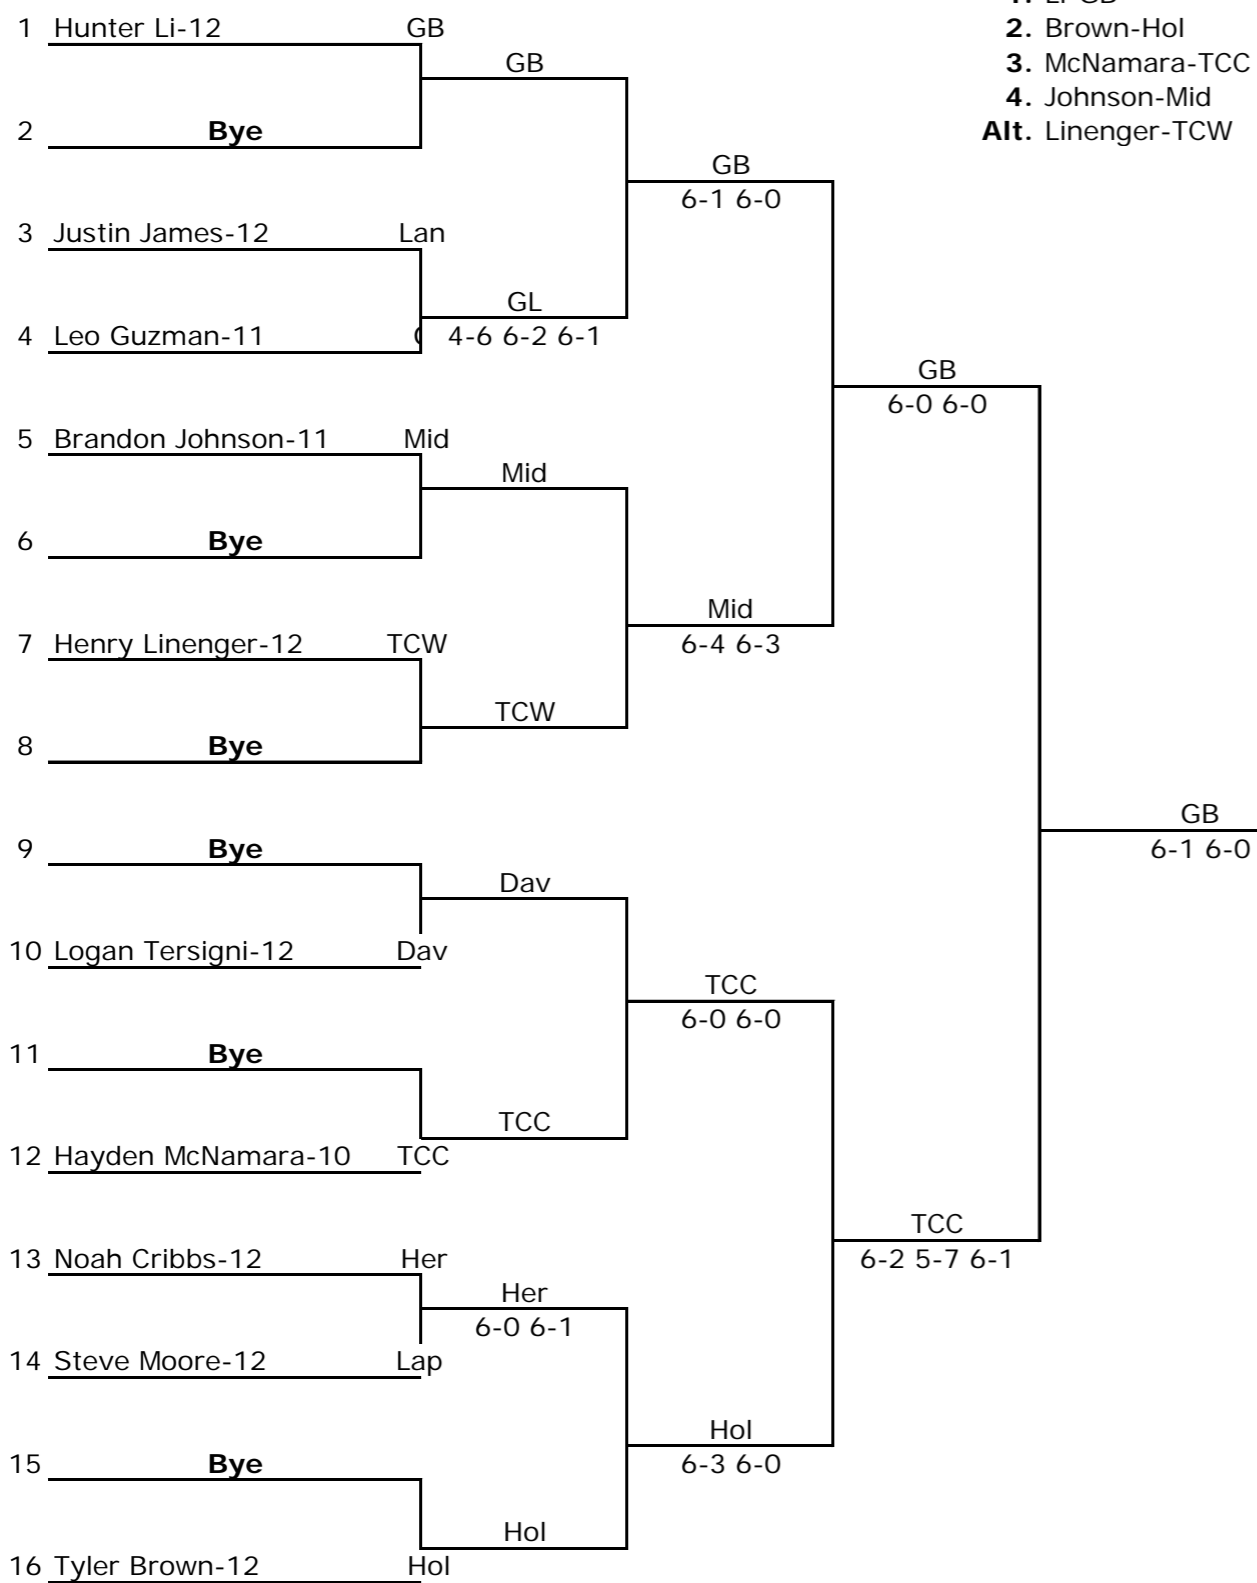

2016 Boys Regional

#1 Singles

School/Coaches	#1s	#2s	#3s	#4s	#1d	#2d	#3d	#4d	Pts	Place
Davison Walt White Don Hailey	0	0	0	0	0	0	0	1	1	8
Grand Blanc Don Levey Dan Steiner	4	4	2	2	4	2	4	3	25	2
Grand Ledge Brian Flowerday Diana Bock	1	0	2	0	1	0	1	0	5	6
Holt Russ Olcheske Jennie Boike	2	2	1	2	3	3	2	2	17	3
Lansing Renee Hoekstra	0	0	1	0	0	0	0	No Team	1	8
Lapeer Oscar Rodriquez	0	1	0	0	0	0	0	0	1	8
Midland John Telfer Bill Greiner	2	0	4	3	1	2	1	0	13	4
Saginaw Heritage Gary Senkowski Ken Tabacsko	1	1	0	1	0	1	0	1	5	6
Traverse City Central Shane Dilloway Caleb Morgan	3	3	3	4	2	4	3	4	26	1
Traverse City West Blake Bernard Blake Vance	0	2	0	1	2	1	2	2	10	5

#2 Singles

2016 Boys Regional

#3 Singles

Seeds

- 1. Colombo-TCC
- 2. Doyle-Mid
- 3. Hopper-Dav
- 4. Gouda-Her
- Alt. Johnston-GB

#4 Singles

Seeds

- 1. Failor-TCC
- 2. Pritchett-Mid
- 3. Laier-Hol
- 4. Setty-GB
- Alt. Bass-Dav

2016 Boys Regional

#1 Doubles

#2 Doubles

2016 Boys Regional

#3 Doubles

Seeds

1. Hegarty/Norman-GB
 2. Smith/Hains-TCC
 3. Julian/Swanson-TCW
 4. Huynh/Wisdom-Hol
- Alt.** Jacoby/Kennedy-Her

2016 Boys Regional