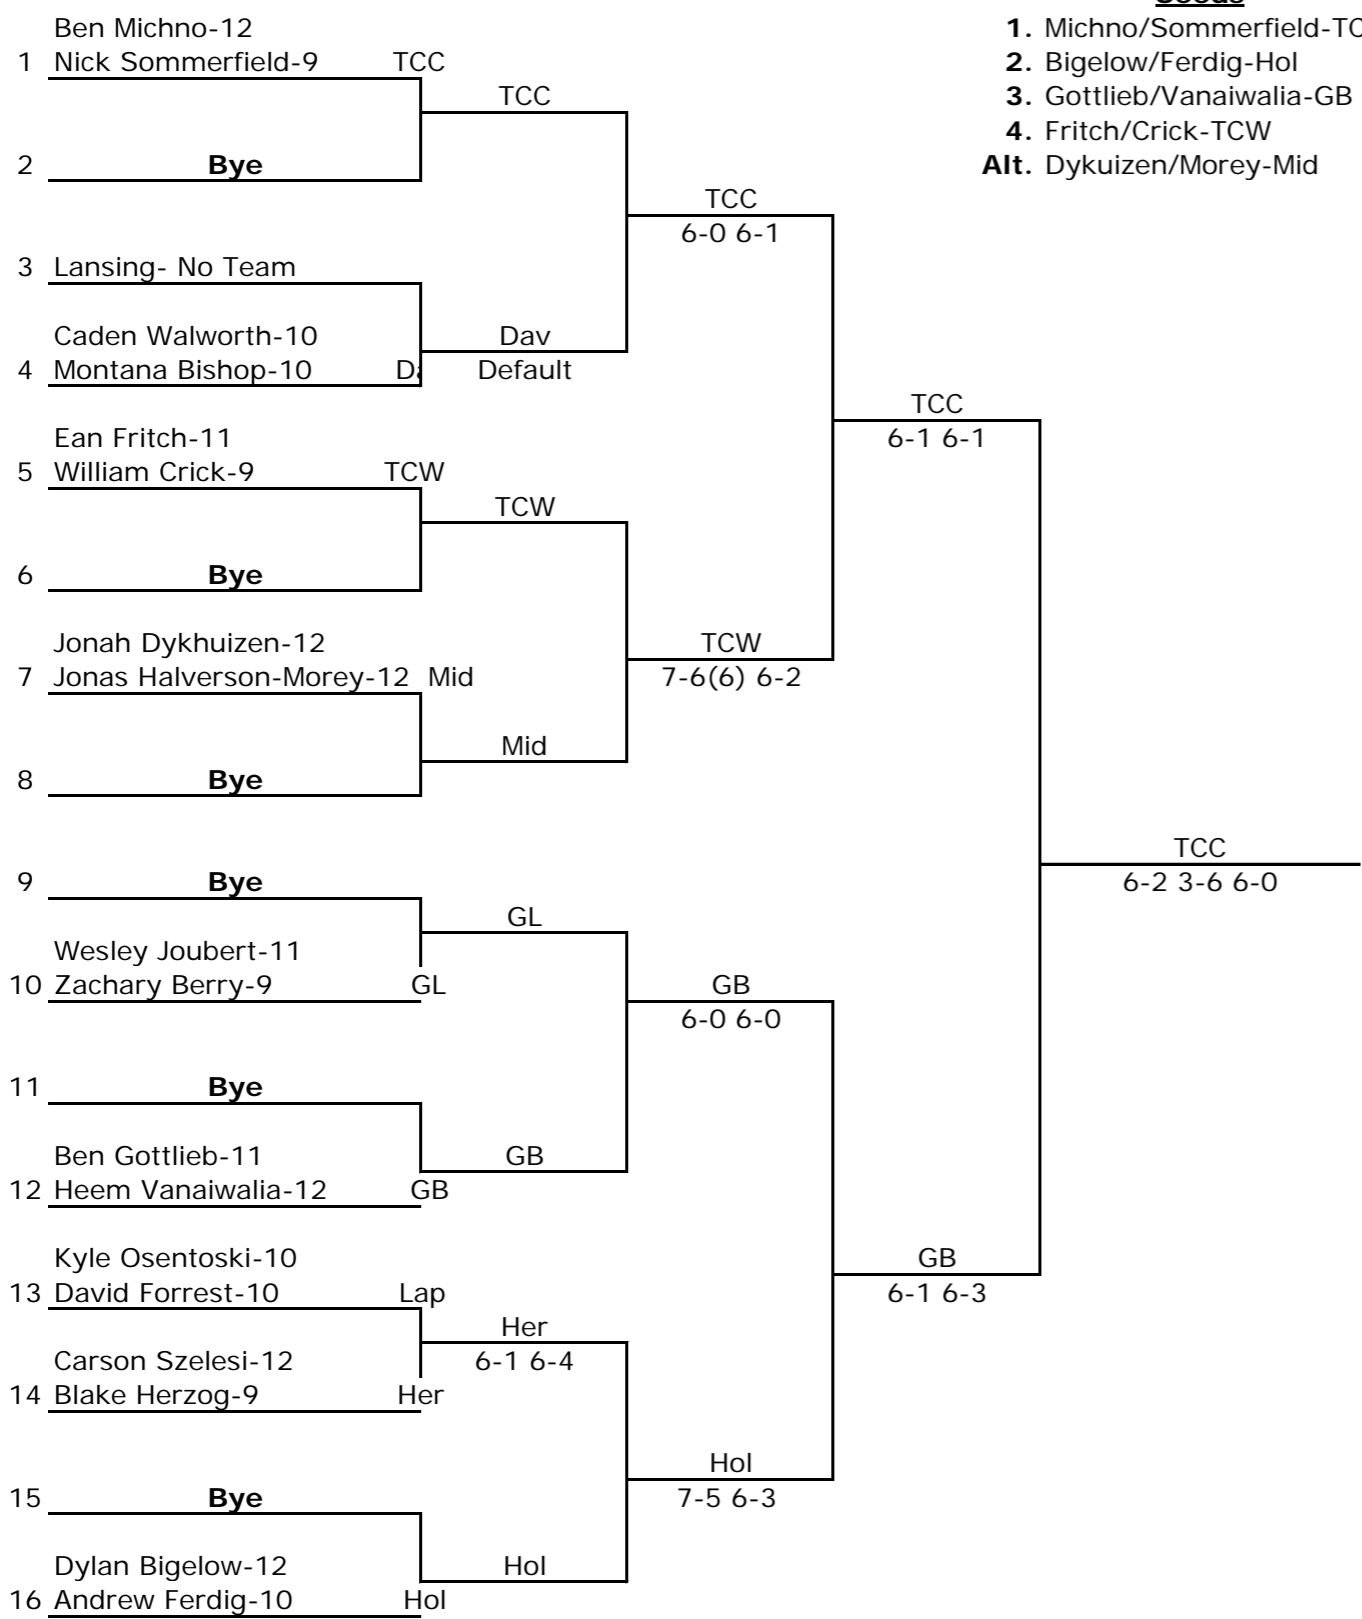

#2 Singles

2016 Boys Regional

#3 Singles

Seeds

- 1. Colombo-TCC
- 2. Doyle-Mid
- 3. Hopper-Dav
- 4. Gouda-Her
- Alt. Johnston-GB

#4 Singles

Seeds

- 1. Failor-TCC
- 2. Pritchett-Mid
- 3. Laier-Hol
- 4. Setty-GB
- Alt. Bass-Dav

2016 Boys Regional

#1 Doubles

#2 Doubles

2016 Boys Regional

#3 Doubles

Seeds

1. Hegarty/Norman-GB
 2. Smith/Hains-TCC
 3. Julian/Swanson-TCW
 4. Huynh/Wisdom-Hol
- Alt.** Jacoby/Kennedy-Her

2016 Boys Regional

#4 Doubles

Seeds

1. Michno/Sommerfield-TCC
2. Bigelow/Ferdig-Hol
3. Gottlieb/Vanaiwalia-GB
4. Fritch/Crick-TCW
- Alt. Dykhuizen/Morey-Mid