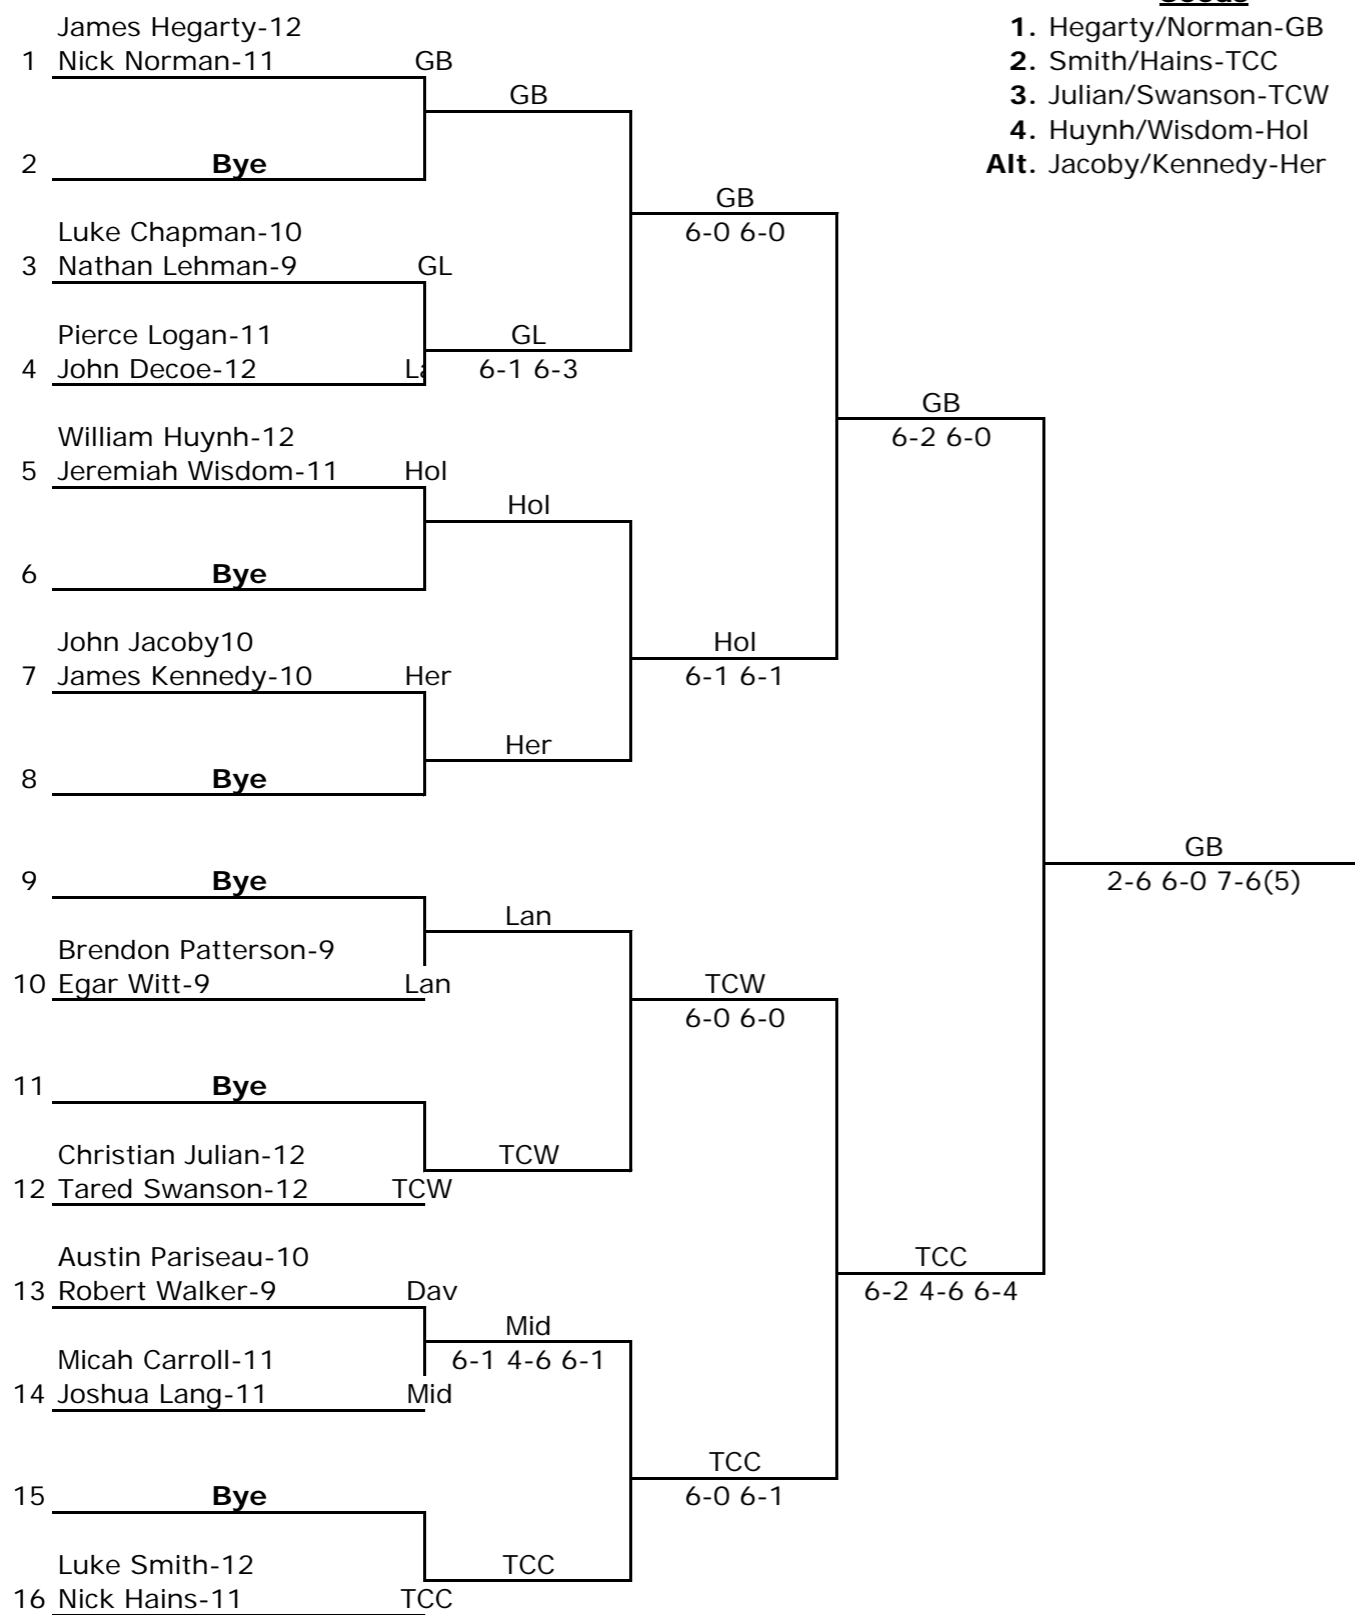

#2 Singles

2016 Boys Regional

#3 Singles

Seeds

- 1. Colombo-TCC
- 2. Doyle-Mid
- 3. Hopper-Dav
- 4. Gouda-Her
- Alt. Johnston-GB

#4 Singles

Seeds

- 1. Failor-TCC
- 2. Pritchett-Mid
- 3. Laier-Hol
- 4. Setty-GB
- Alt. Bass-Dav

2016 Boys Regional

#1 Doubles

#2 Doubles

2016 Boys Regional

#3 Doubles

Seeds

1. Hegarty/Norman-GB
 2. Smith/Hains-TCC
 3. Julian/Swanson-TCW
 4. Huynh/Wisdom-Hol
- Alt.** Jacoby/Kennedy-Her

2016 Boys Regional

#4 Doubles

Seeds

1. Michno/Sommerfield-TCC
2. Bigelow/Ferdig-Hol
3. Gottlieb/Vanaiwalia-GB
4. Fritch/Crick-TCW
- Alt. Dykhuizen/Morey-Mid