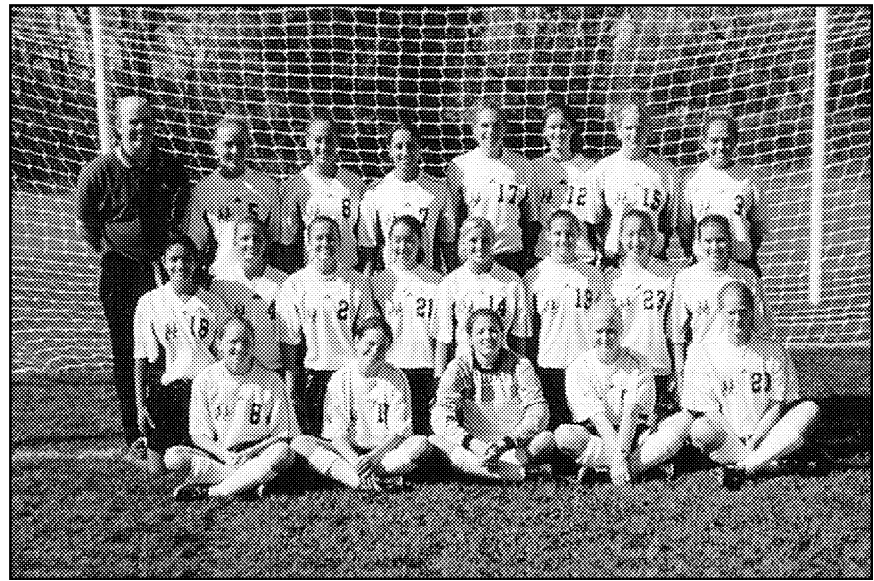

Quick Facts

Nickname: Crusaders
Principal: Jack Postma
Athletic Director: Jerry DeGroot
Conference: OK Conference-Gold (11-0/1st Place)

School Colors: Navy & White

Kalamazoo Hackett (15-6)

Division 4

2002 Results