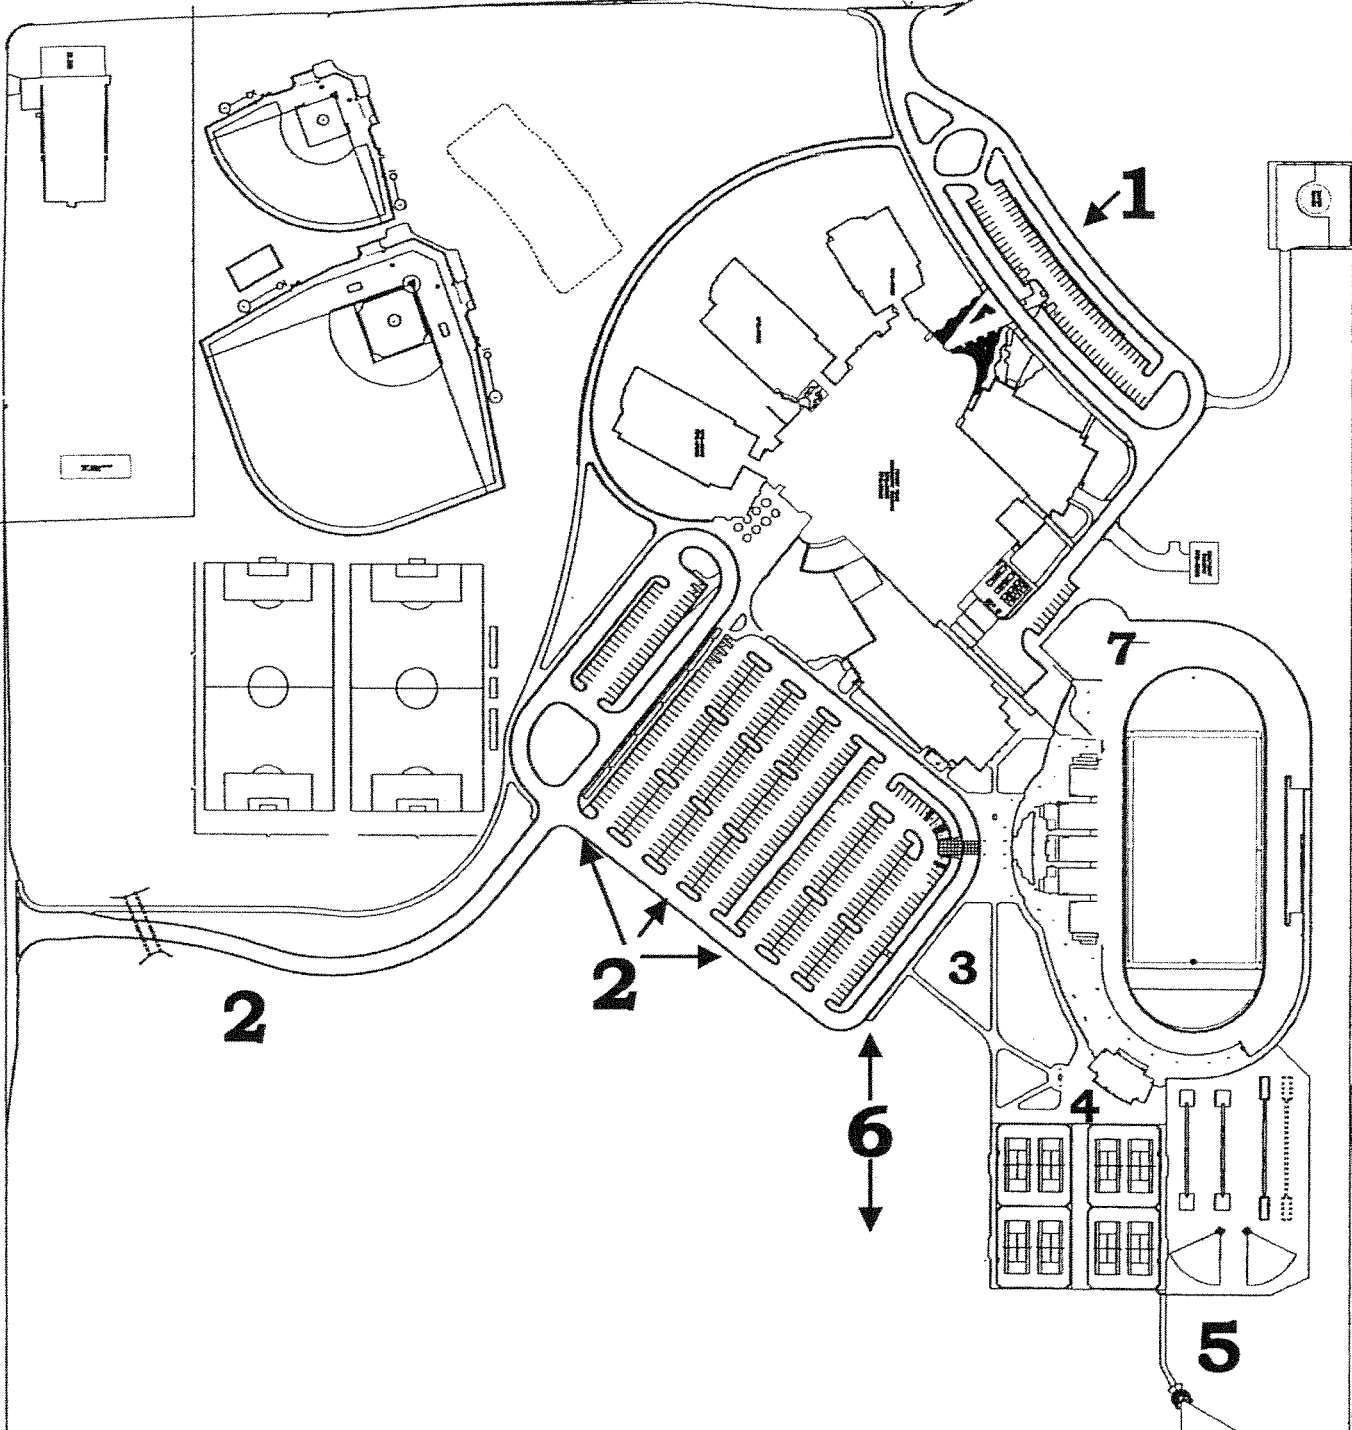

KNAPP Street

**P E T T I S
A v e**

- 1. Workers Parking
- 2. Spectator Parking
- 3. Tent Area
- 4. Participants, Coaches Entrance
(athletes must be in uniform)
- 5. Field Event Area
- 6. Warm-up Area
- 7. Results

TWO MILE

Directions to Forest Hills Eastern: 2200 Pettis Ave., NE, Ada, MI 49301.

Coming from the south: Take US 131 North to exit #86A onto I-196 East (toward Lansing). I-196 merges with I-96, just before exit #38/M-37, which is East Beltline. Exit at East Beltline, turn left (north) at the top of the ramp onto East Beltline. Go approximately 2 miles to the intersection of Knapp & East Beltline. Turn right on Knapp (south), go approx. 3 miles to intersection of Pettis & Knapp. Turn right (south) onto Pettis, 1st drive on the left is entrance to Forest Hills Eastern.
Schools coming from the southeast can take M-37 (East Beltline or Broadmoor) from any intersection north to Knapp, east to Pettis, and south to FHE entrance.

Coming from the west: From the southwest- Take I-196 East (toward Lansing). I-196 merges with I-96, just before exit #38/M-37, which is East Beltline. Exit at East Beltline, turn left (north) at the top of the ramp onto East Beltline. Go approximately 2 miles to the intersection of Knapp & East Beltline. Turn right on Knapp (south), go approx. 3 miles to intersection of Pettis & Knapp. Turn right (south) onto Pettis, 1st drive on the left is entrance to Forest Hills Eastern.