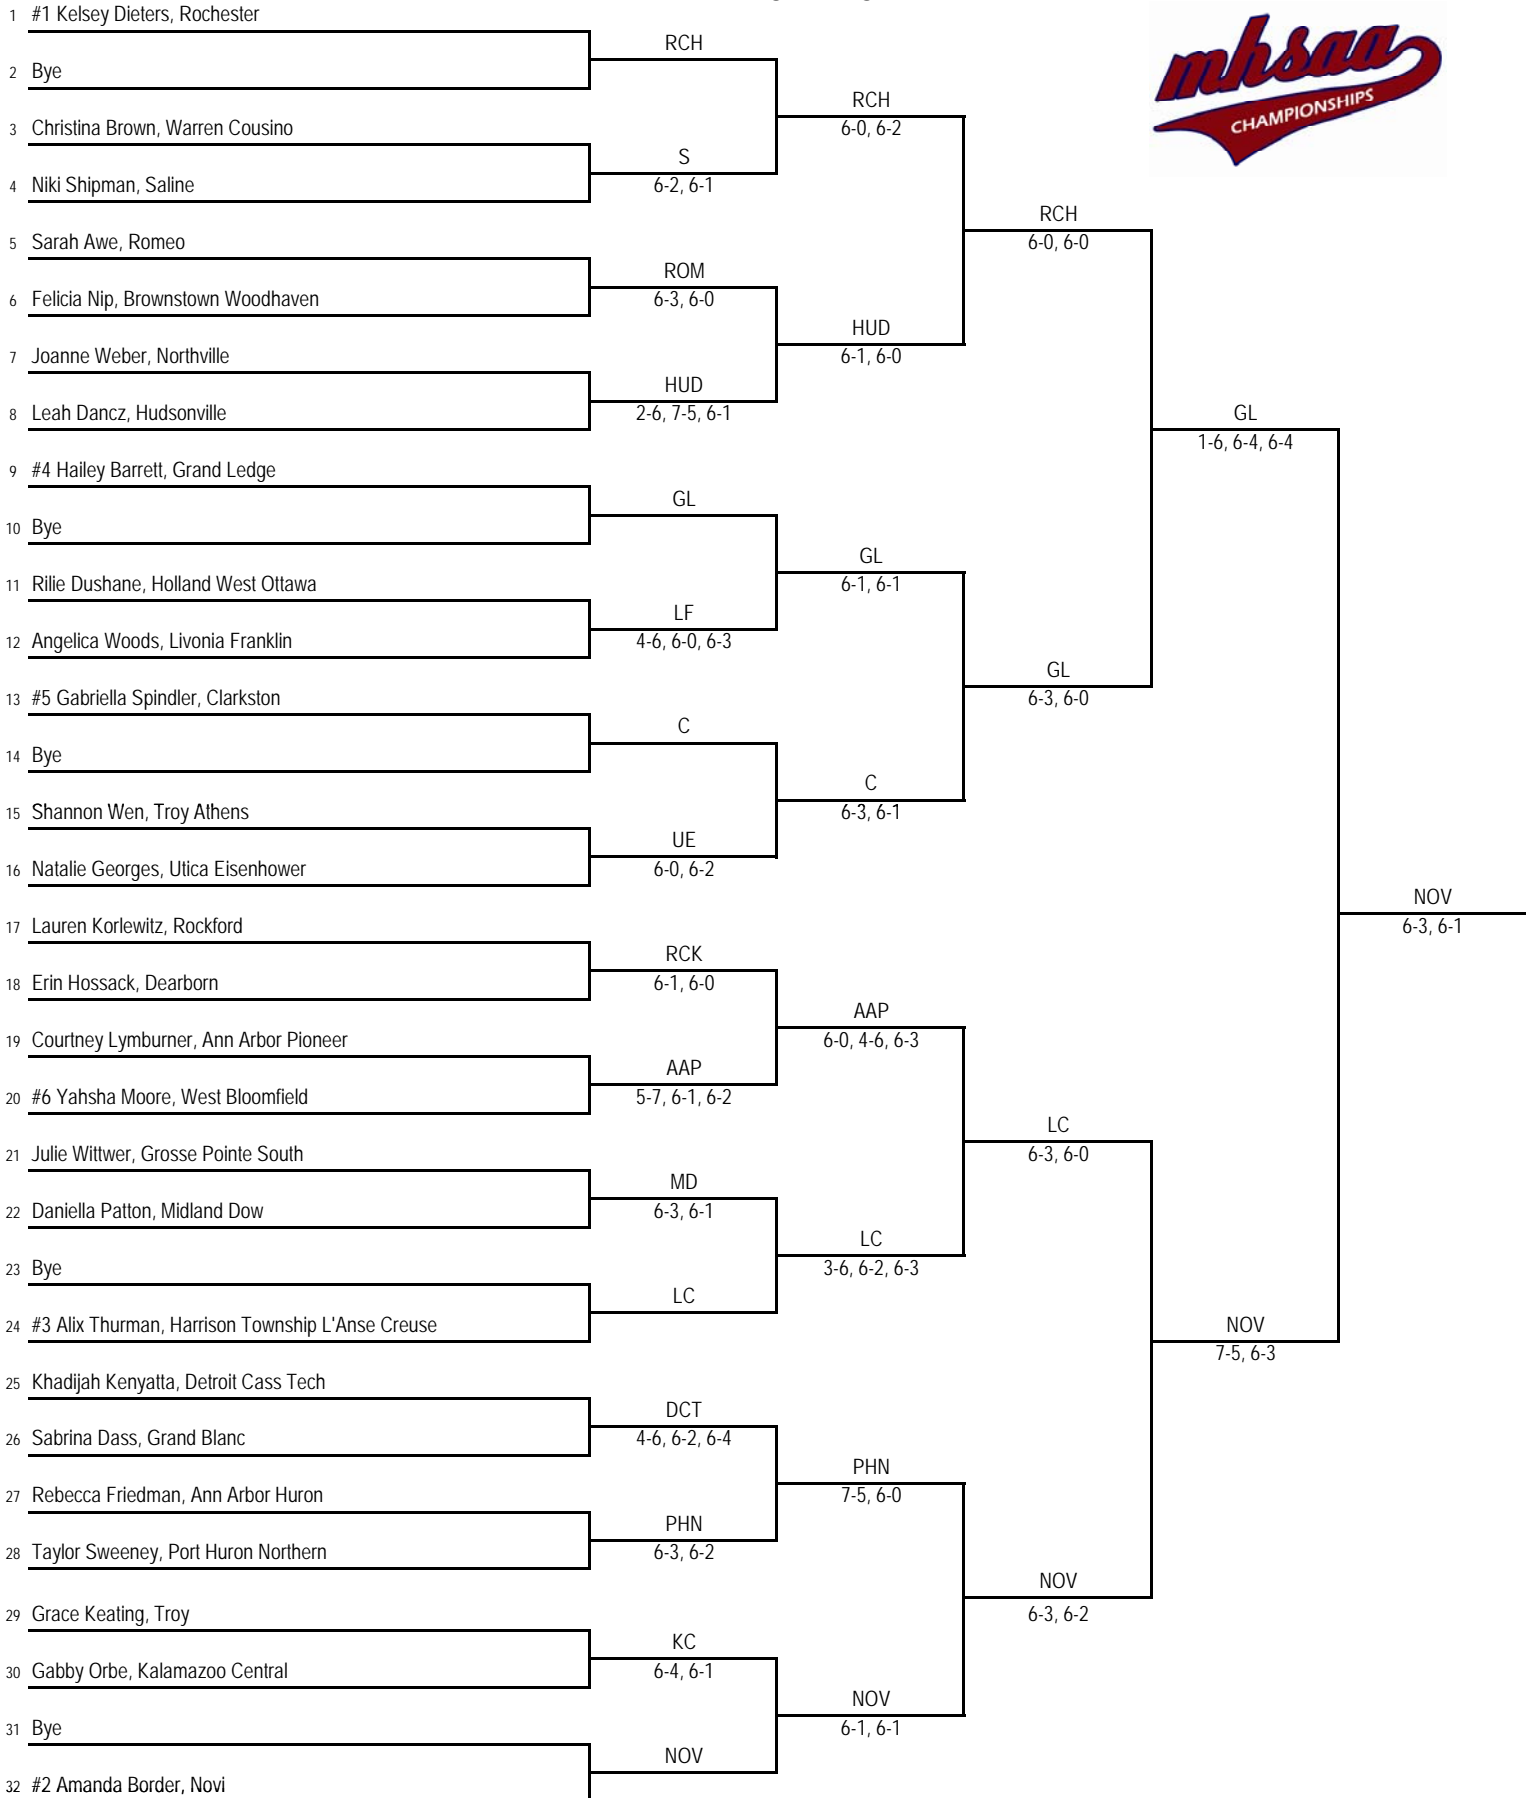

**2010 MHSAA LP Division 1 Girls Tennis Finals
Midland Tennis Center - June 4-5**

Final Standings

1. Ann Arbor Pioneer (AAP) - 27
2. Midland Dow (MD) - 22
3. Saline (S) - 20
4. Novi (NOV) - 17
5. Northville (NOR) - 16
6. Troy (T) - 15
7. Clarkston (C) - 14
8. Grosse Pointe South (GPS) - 13
9. Ann Arbor Huron (AAH) - 10
9. Holland West Ottawa (HWO) - 10
9. Hudsonville (HUD) - 10
12. Rochester (RCH) - 9
13. Utica Eisenhower (UE) - 7
14. Grand Blanc (GB) - 6
14. Port Huron Northern (PHN) - 6
14. Rockford (RCK) - 6
14. West Bloomfield (WB) - 6
18. Grand Ledge (GL) - 4
19. Harrison Township L'Anse Creuse (LC) - 3
20. Detroit Cass Tech (DCT) - 1
20. Kalamazoo Central (KC) - 1
20. Livonia Franklin (LF) - 1
20. Romeo (ROM) - 1
24. Brownstown Woodhaven (BW) - 0
24. Dearborn (D) - 0
24. Troy Athens (TA) - 0
24. Warren Cousino (WC) - 0

2010 MHSAA LP Division 1 Girls Tennis Finals - Midland Tennis Center - June 4-5

No. 1 Singles Flight

2010 MHSAA LP Division 1 Girls Tennis Finals - Midland Tennis Center - June 4-5

No. 2 Singles Flight

2010 MHSAA LP Division 1 Girls Tennis Finals - Midland Tennis Center - June 4-5

No. 3 Singles Flight

2010 MHSAA LP Division 1 Girls Tennis Finals - Midland Tennis Center - June 4-5

No. 4 Singles Flight

2010 MHSAA LP Division 1 Girls Tennis Finals - Midland Tennis Center - June 4-5

No. 1 Doubles Flight

2010 MHSAA LP Division 1 Girls Tennis Finals - Midland Tennis Center - June 4-5

No. 2 Doubles Flight

2010 MHSAA LP Division 1 Girls Tennis Finals - Midland Tennis Center - June 4-5

No. 4 Doubles Flight