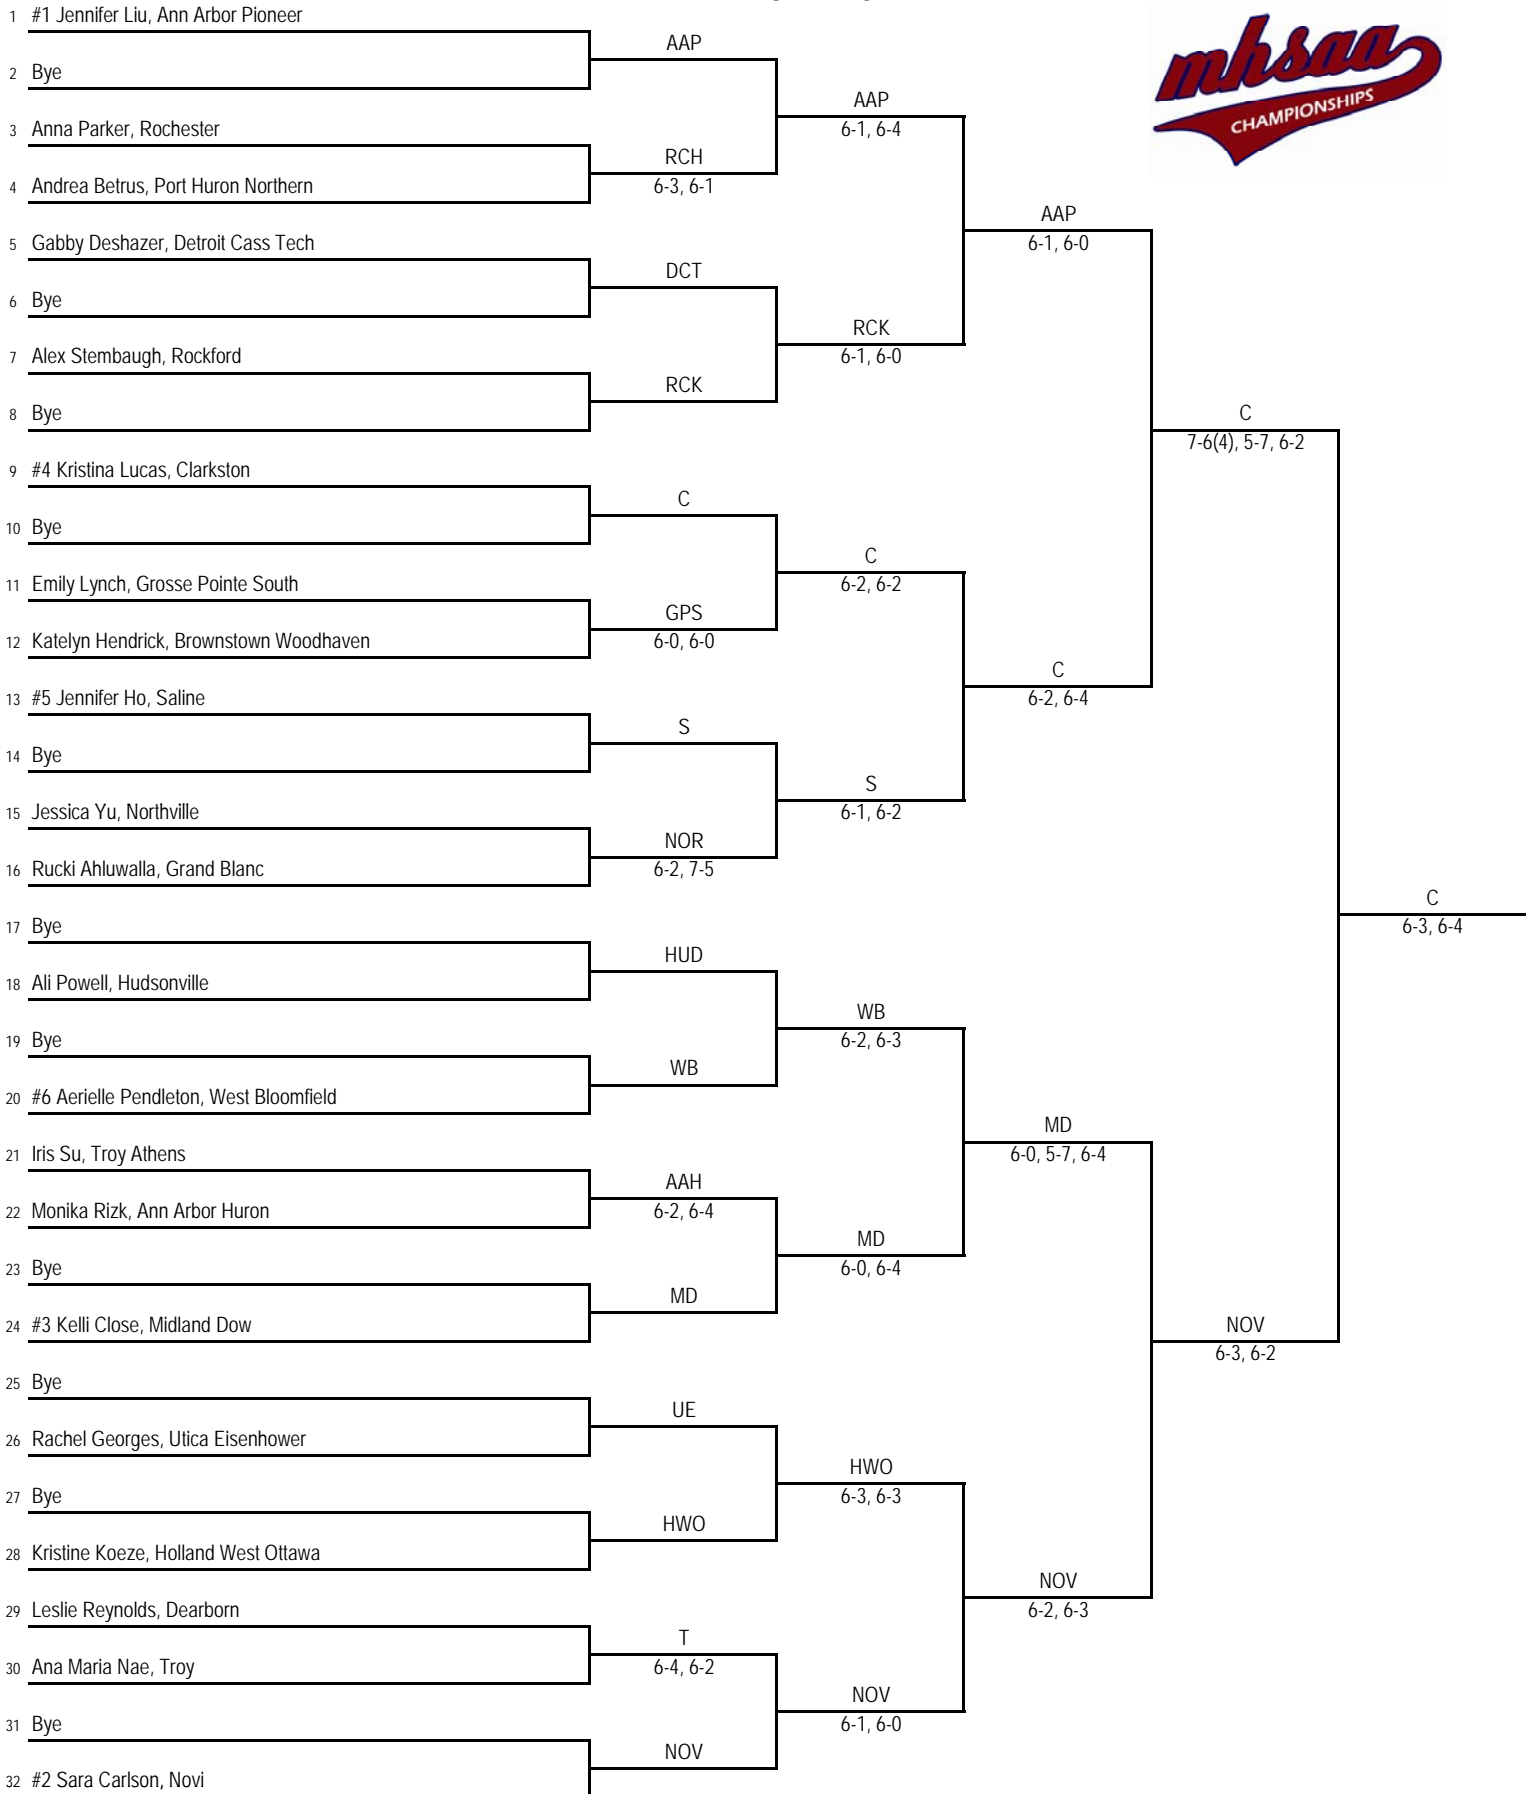

**2010 MHSAA LP Division 1 Girls Tennis Finals
Midland Tennis Center - June 4-5**

Final Standings

1. Ann Arbor Pioneer (AAP) - 27
2. Midland Dow (MD) - 22
3. Saline (S) - 20
4. Novi (NOV) - 17
5. Northville (NOR) - 16
6. Troy (T) - 15
7. Clarkston (C) - 14
8. Grosse Pointe South (GPS) - 13
9. Ann Arbor Huron (AAH) - 10
9. Holland West Ottawa (HWO) - 10
9. Hudsonville (HUD) - 10
12. Rochester (RCH) - 9
13. Utica Eisenhower (UE) - 7
14. Grand Blanc (GB) - 6
14. Port Huron Northern (PHN) - 6
14. Rockford (RCK) - 6
14. West Bloomfield (WB) - 6
18. Grand Ledge (GL) - 4
19. Harrison Township L'Anse Creuse (LC) - 3
20. Detroit Cass Tech (DCT) - 1
20. Kalamazoo Central (KC) - 1
20. Livonia Franklin (LF) - 1
20. Romeo (ROM) - 1
24. Brownstown Woodhaven (BW) - 0
24. Dearborn (D) - 0
24. Troy Athens (TA) - 0
24. Warren Cousino (WC) - 0

2010 MHSAA LP Division 1 Girls Tennis Finals - Midland Tennis Center - June 4-5

No. 1 Singles Flight

2010 MHSAA LP Division 1 Girls Tennis Finals - Midland Tennis Center - June 4-5

No. 2 Singles Flight

2010 MHSAA LP Division 1 Girls Tennis Finals - Midland Tennis Center - June 4-5

No. 3 Singles Flight

2010 MHSAA LP Division 1 Girls Tennis Finals - Midland Tennis Center - June 4-5

No. 4 Singles Flight

2010 MHSAA LP Division 1 Girls Tennis Finals - Midland Tennis Center - June 4-5

No. 1 Doubles Flight

2010 MHSAA LP Division 1 Girls Tennis Finals - Midland Tennis Center - June 4-5

No. 2 Doubles Flight

2010 MHSAA LP Division 1 Girls Tennis Finals - Midland Tennis Center - June 4-5

No. 4 Doubles Flight