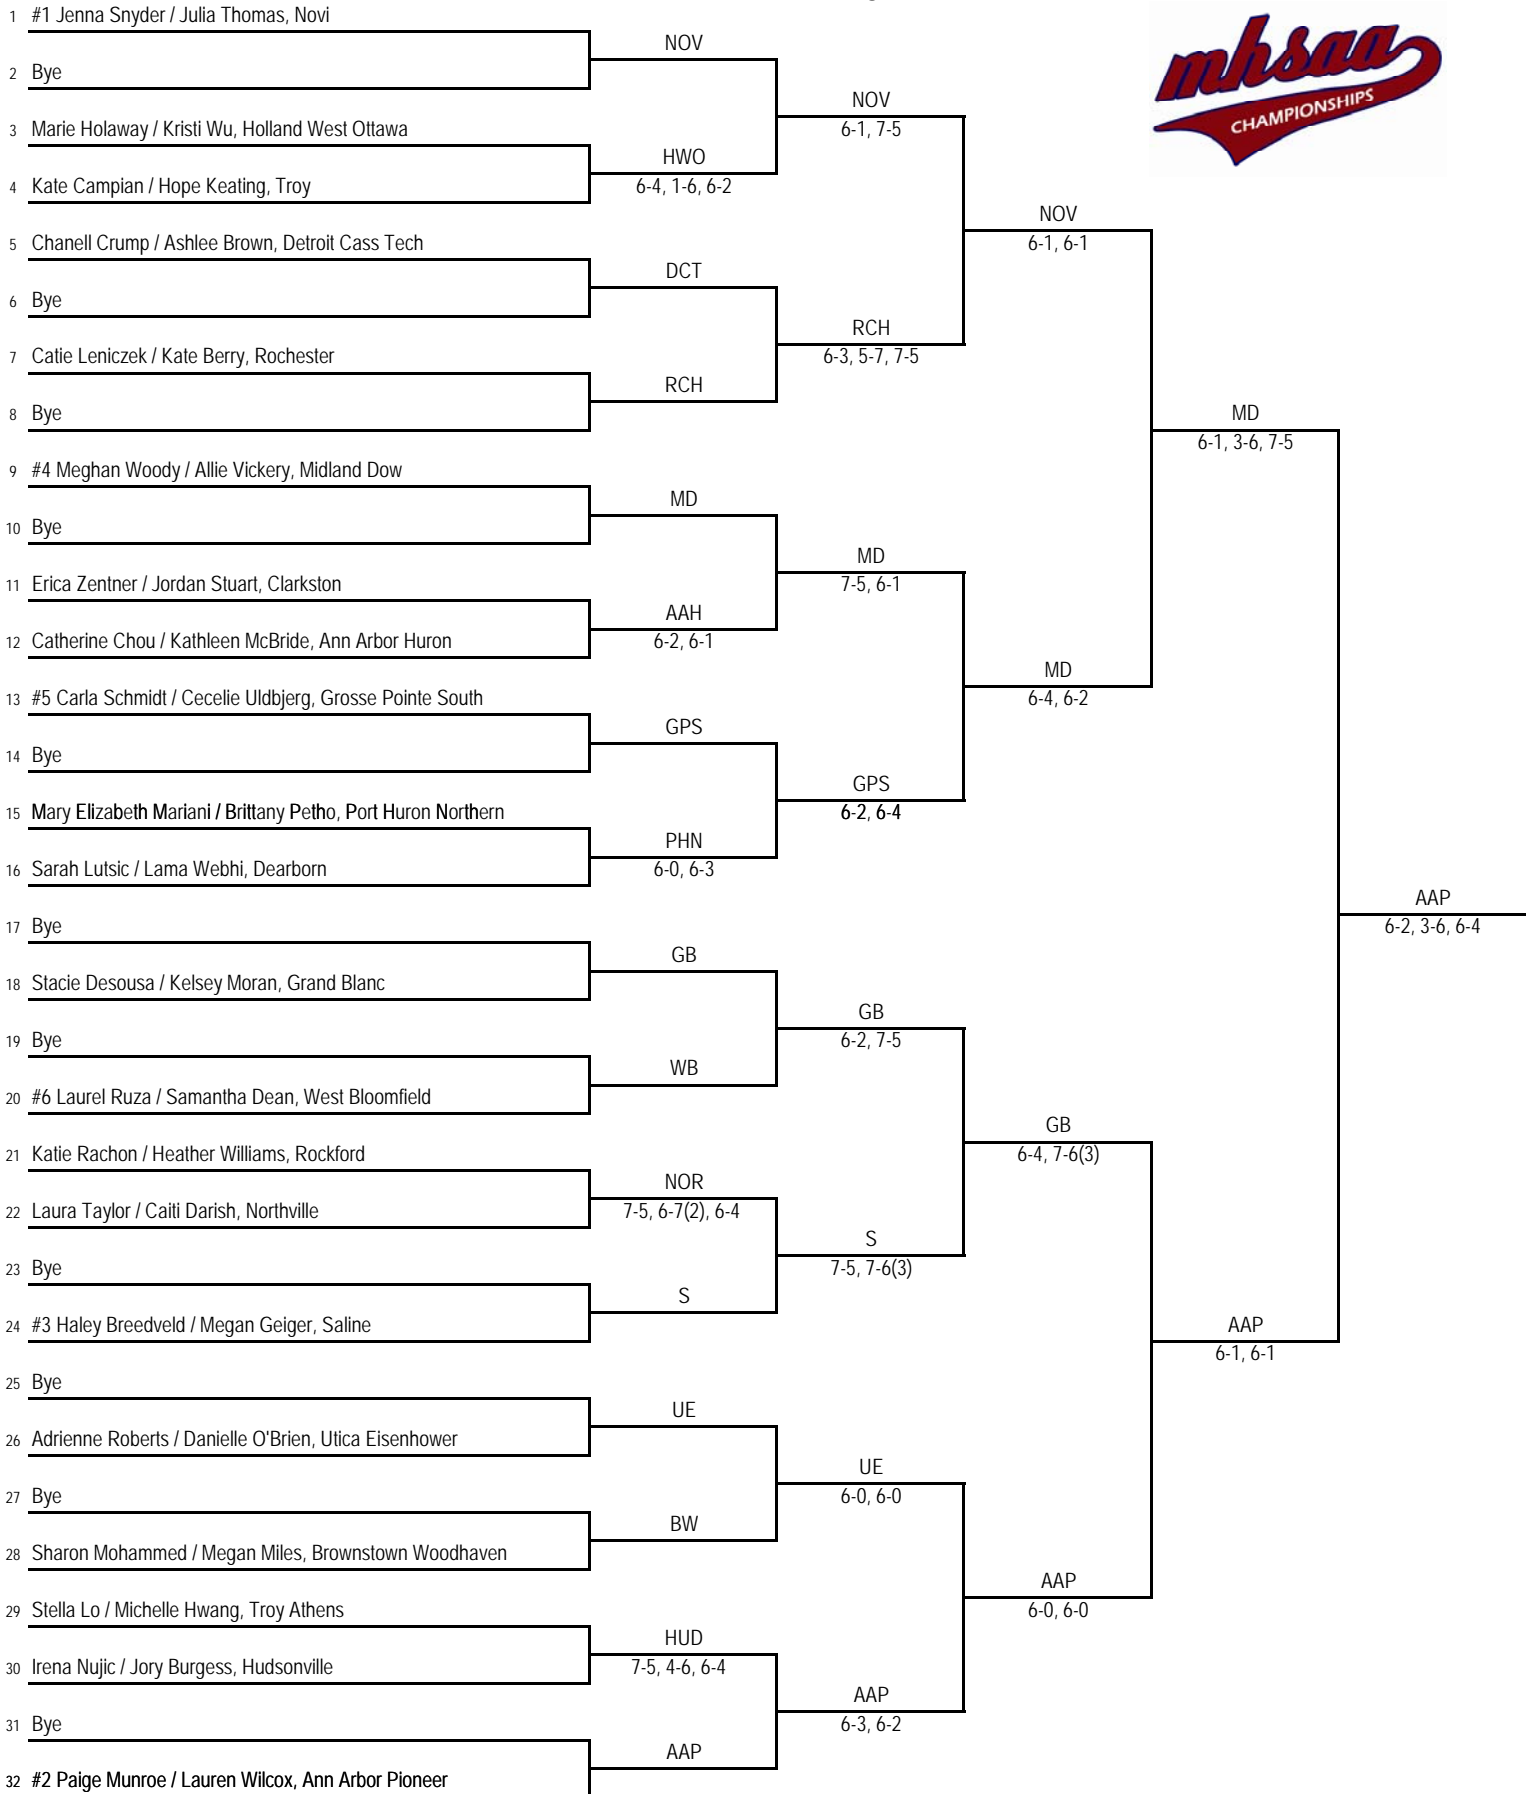

**2010 MHSAA LP Division 1 Girls Tennis Finals
Midland Tennis Center - June 4-5**

Final Standings

1. Ann Arbor Pioneer (AAP) - 27
2. Midland Dow (MD) - 22
3. Saline (S) - 20
4. Novi (NOV) - 17
5. Northville (NOR) - 16
6. Troy (T) - 15
7. Clarkston (C) - 14
8. Grosse Pointe South (GPS) - 13
9. Ann Arbor Huron (AAH) - 10
9. Holland West Ottawa (HWO) - 10
9. Hudsonville (HUD) - 10
12. Rochester (RCH) - 9
13. Utica Eisenhower (UE) - 7
14. Grand Blanc (GB) - 6
14. Port Huron Northern (PHN) - 6
14. Rockford (RCK) - 6
14. West Bloomfield (WB) - 6
18. Grand Ledge (GL) - 4
19. Harrison Township L'Anse Creuse (LC) - 3
20. Detroit Cass Tech (DCT) - 1
20. Kalamazoo Central (KC) - 1
20. Livonia Franklin (LF) - 1
20. Romeo (ROM) - 1
24. Brownstown Woodhaven (BW) - 0
24. Dearborn (D) - 0
24. Troy Athens (TA) - 0
24. Warren Cousino (WC) - 0

2010 MHSAA LP Division 1 Girls Tennis Finals - Midland Tennis Center - June 4-5

No. 1 Singles Flight

2010 MHSAA LP Division 1 Girls Tennis Finals - Midland Tennis Center - June 4-5

No. 2 Singles Flight

2010 MHSAA LP Division 1 Girls Tennis Finals - Midland Tennis Center - June 4-5

No. 3 Singles Flight

2010 MHSAA LP Division 1 Girls Tennis Finals - Midland Tennis Center - June 4-5

No. 4 Singles Flight

2010 MHSAA LP Division 1 Girls Tennis Finals - Midland Tennis Center - June 4-5

No. 1 Doubles Flight

2010 MHSAA LP Division 1 Girls Tennis Finals - Midland Tennis Center - June 4-5

No. 2 Doubles Flight

2010 MHSAA LP Division 1 Girls Tennis Finals - Midland Tennis Center - June 4-5

No. 4 Doubles Flight