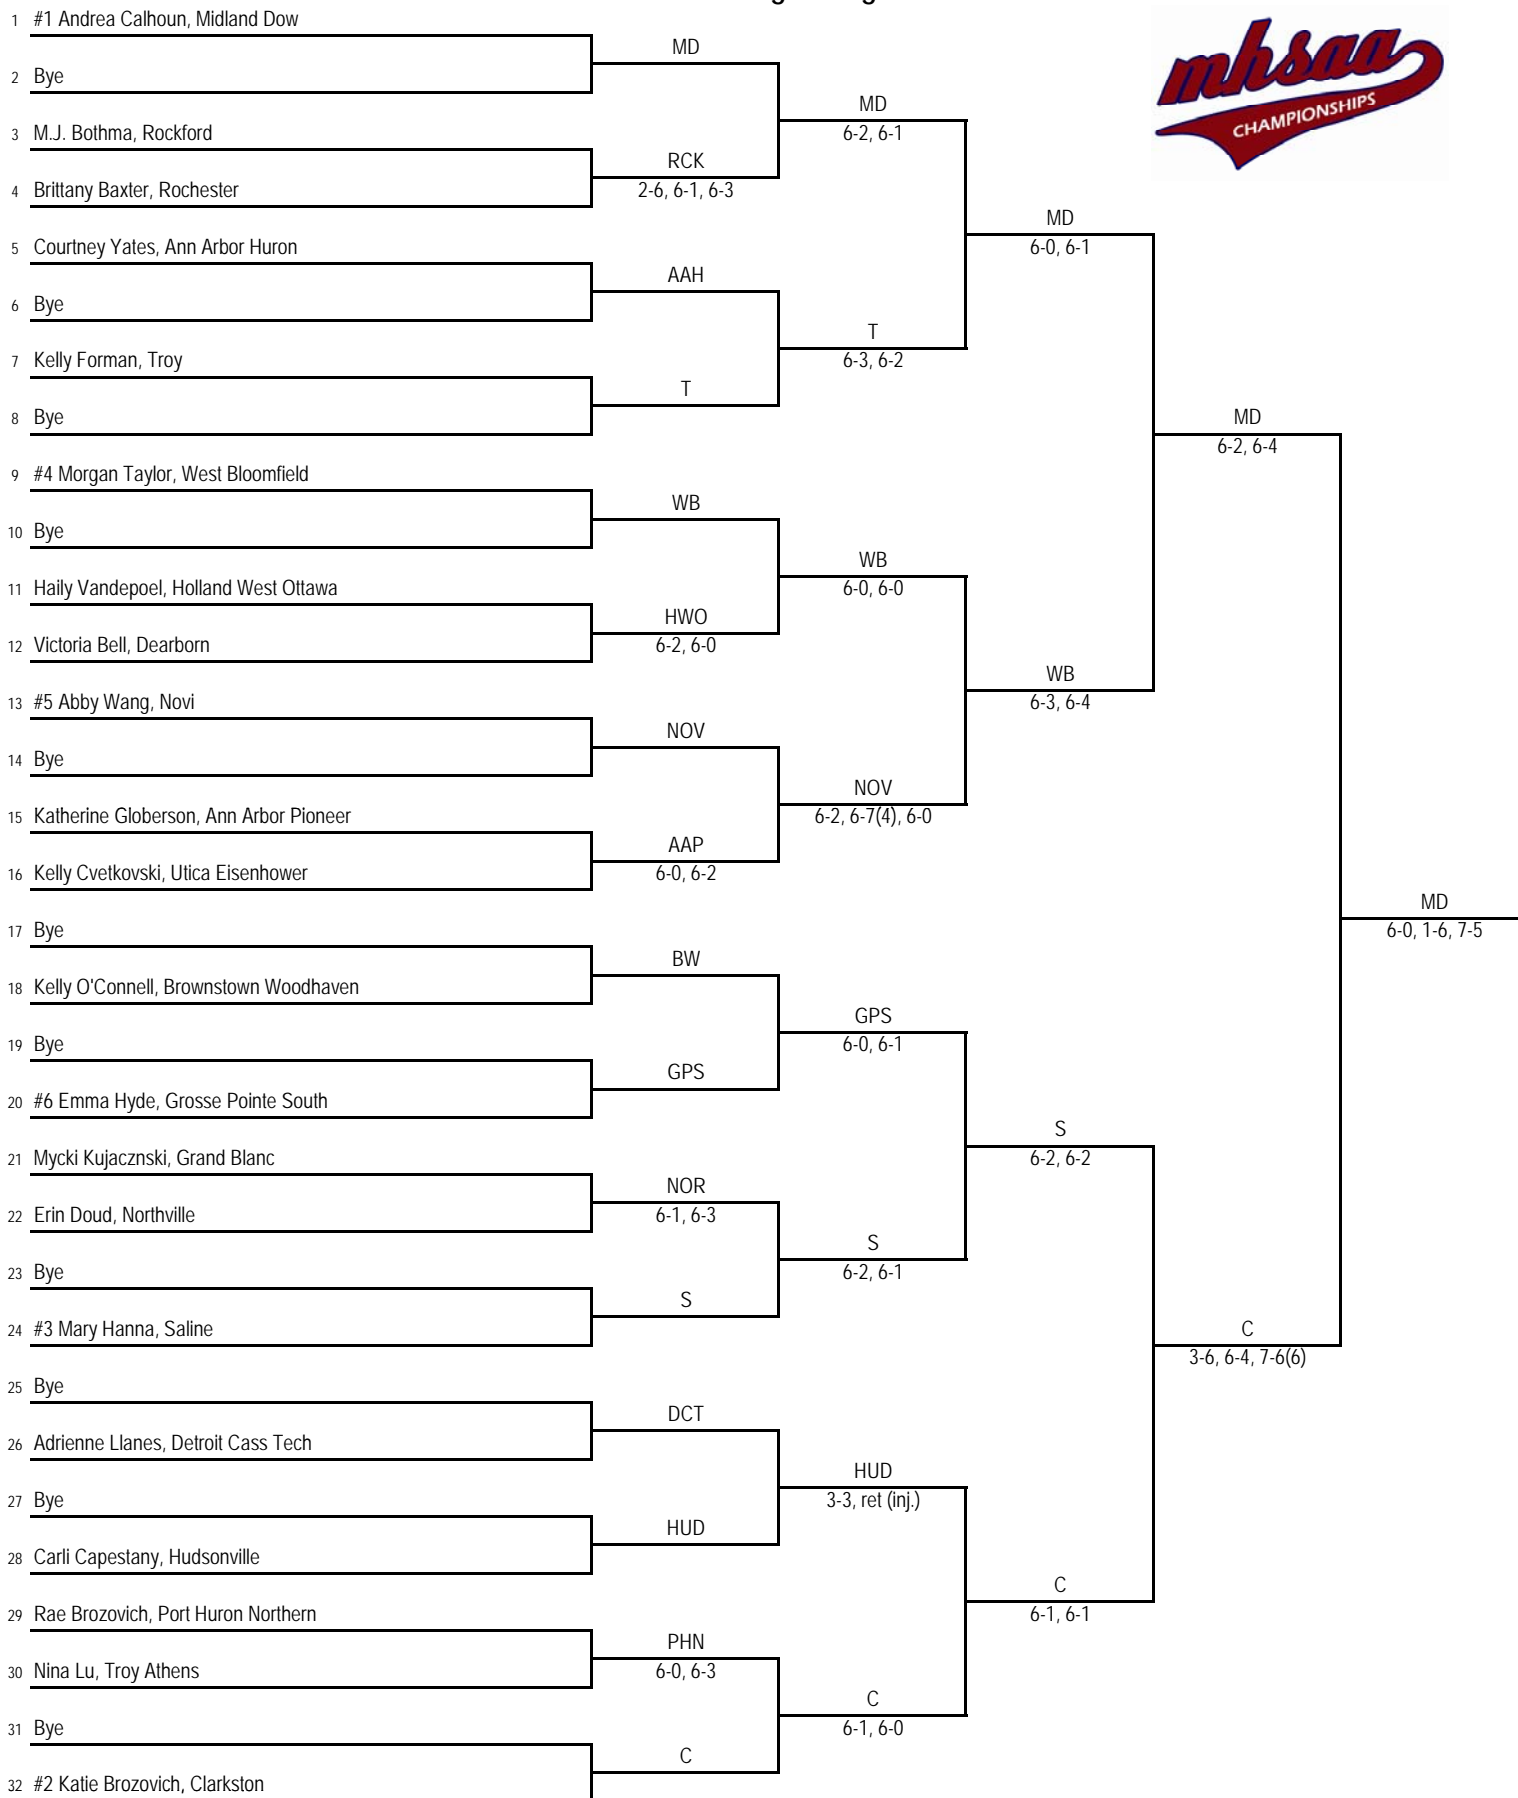

**2010 MHSAA LP Division 1 Girls Tennis Finals
Midland Tennis Center - June 4-5**

Final Standings

1. Ann Arbor Pioneer (AAP) - 27
2. Midland Dow (MD) - 22
3. Saline (S) - 20
4. Novi (NOV) - 17
5. Northville (NOR) - 16
6. Troy (T) - 15
7. Clarkston (C) - 14
8. Grosse Pointe South (GPS) - 13
9. Ann Arbor Huron (AAH) - 10
9. Holland West Ottawa (HWO) - 10
9. Hudsonville (HUD) - 10
12. Rochester (RCH) - 9
13. Utica Eisenhower (UE) - 7
14. Grand Blanc (GB) - 6
14. Port Huron Northern (PHN) - 6
14. Rockford (RCK) - 6
14. West Bloomfield (WB) - 6
18. Grand Ledge (GL) - 4
19. Harrison Township L'Anse Creuse (LC) - 3
20. Detroit Cass Tech (DCT) - 1
20. Kalamazoo Central (KC) - 1
20. Livonia Franklin (LF) - 1
20. Romeo (ROM) - 1
24. Brownstown Woodhaven (BW) - 0
24. Dearborn (D) - 0
24. Troy Athens (TA) - 0
24. Warren Cousino (WC) - 0

2010 MHSAA LP Division 1 Girls Tennis Finals - Midland Tennis Center - June 4-5

No. 1 Singles Flight

2010 MHSAA LP Division 1 Girls Tennis Finals - Midland Tennis Center - June 4-5

No. 2 Singles Flight

2010 MHSAA LP Division 1 Girls Tennis Finals - Midland Tennis Center - June 4-5

No. 3 Singles Flight

2010 MHSAA LP Division 1 Girls Tennis Finals - Midland Tennis Center - June 4-5

No. 4 Singles Flight

2010 MHSAA LP Division 1 Girls Tennis Finals - Midland Tennis Center - June 4-5

No. 1 Doubles Flight

2010 MHSAA LP Division 1 Girls Tennis Finals - Midland Tennis Center - June 4-5

No. 2 Doubles Flight

2010 MHSAA LP Division 1 Girls Tennis Finals - Midland Tennis Center - June 4-5

No. 4 Doubles Flight