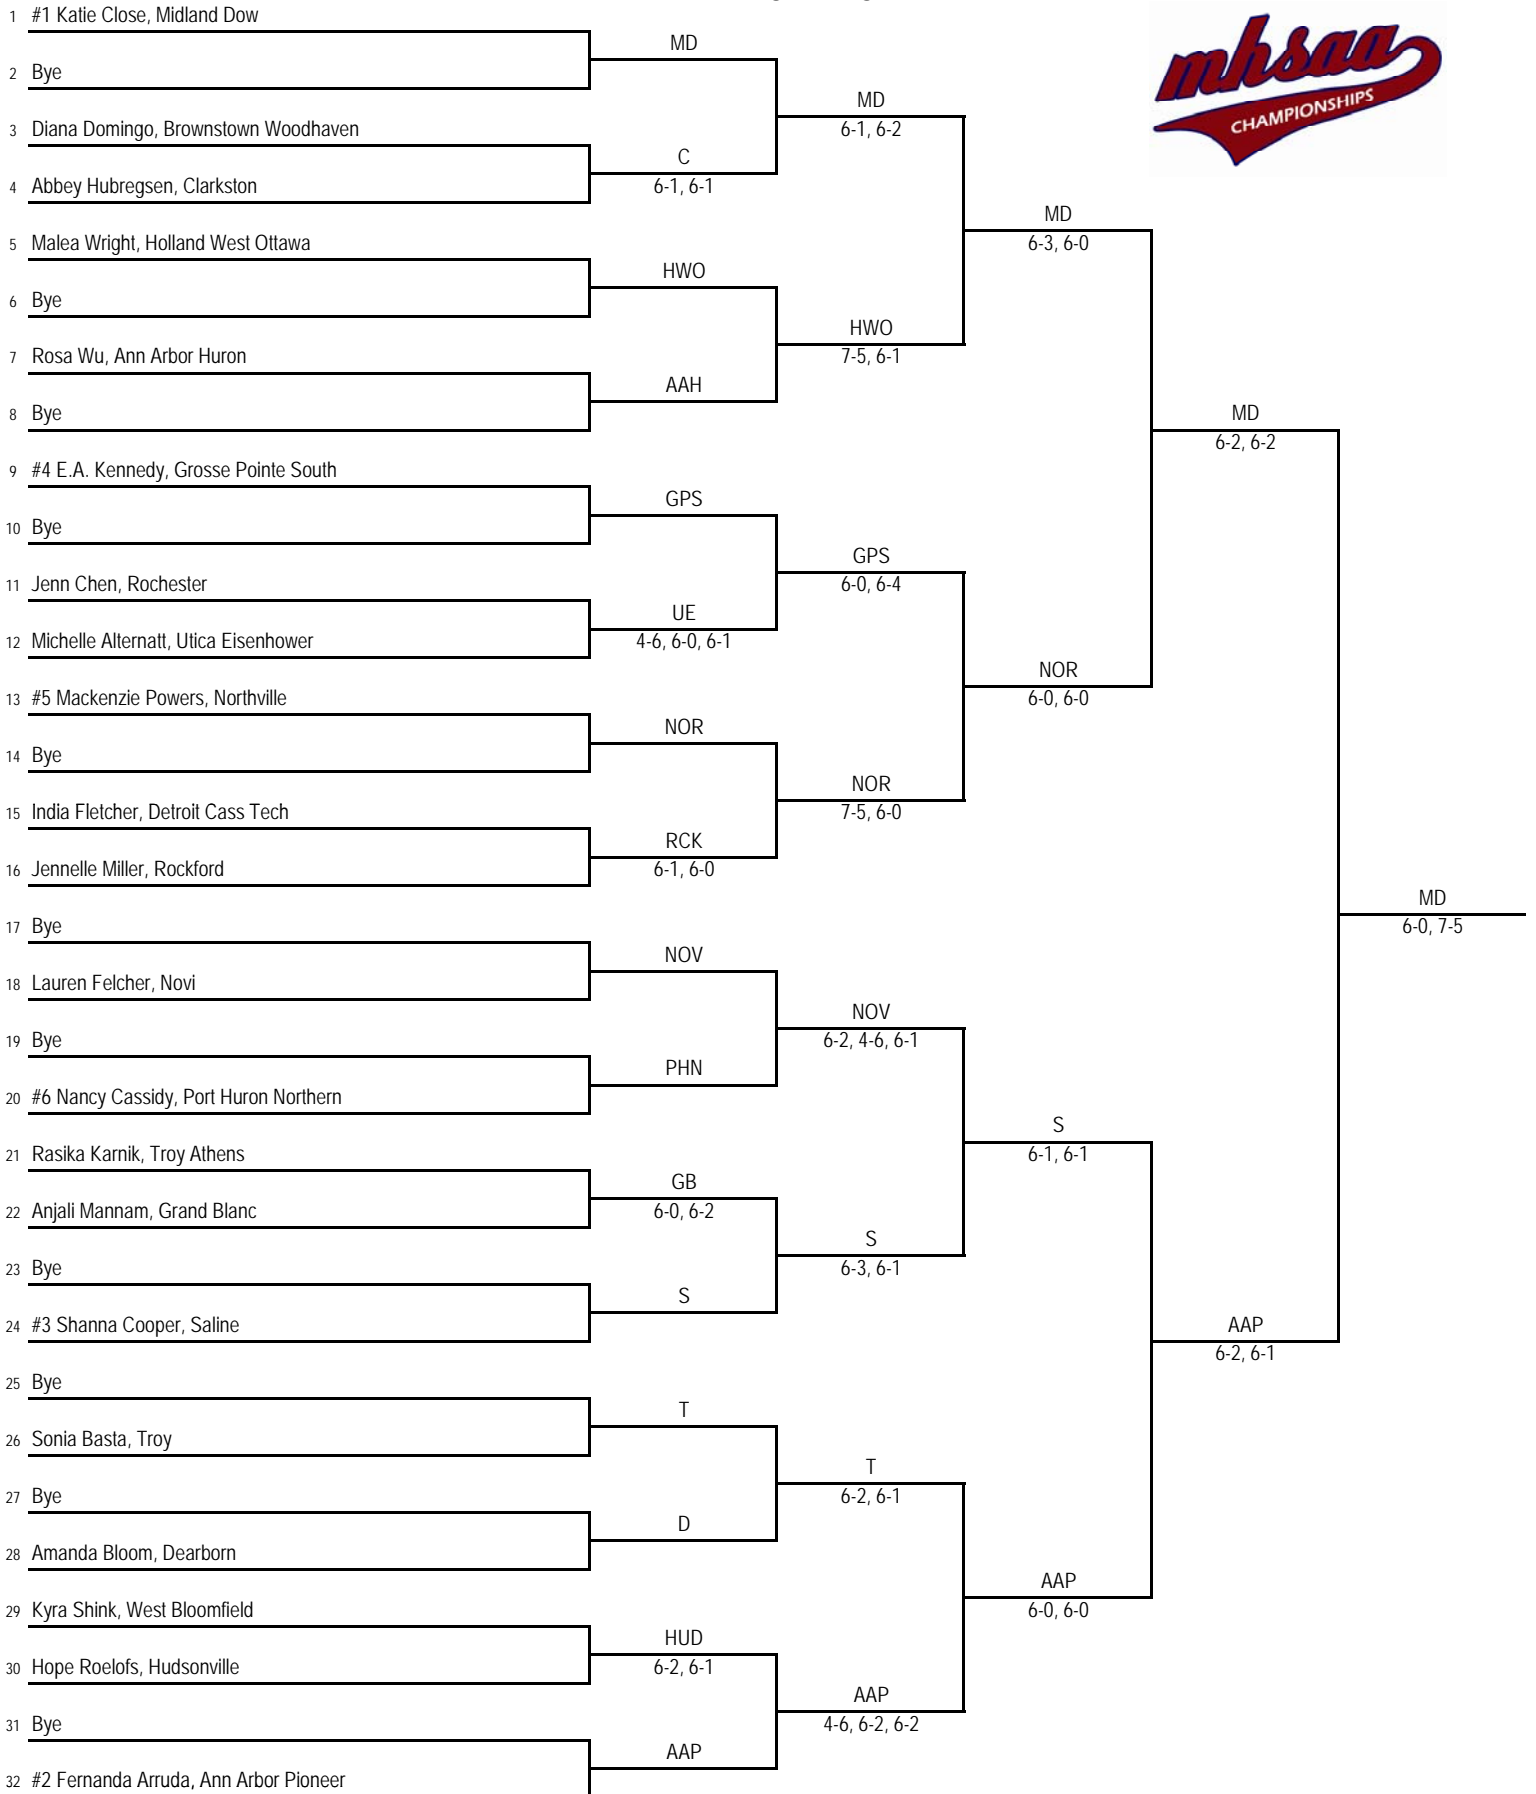

**2010 MHSAA LP Division 1 Girls Tennis Finals
Midland Tennis Center - June 4-5**

Final Standings

1. Ann Arbor Pioneer (AAP) - 27
2. Midland Dow (MD) - 22
3. Saline (S) - 20
4. Novi (NOV) - 17
5. Northville (NOR) - 16
6. Troy (T) - 15
7. Clarkston (C) - 14
8. Grosse Pointe South (GPS) - 13
9. Ann Arbor Huron (AAH) - 10
9. Holland West Ottawa (HWO) - 10
9. Hudsonville (HUD) - 10
12. Rochester (RCH) - 9
13. Utica Eisenhower (UE) - 7
14. Grand Blanc (GB) - 6
14. Port Huron Northern (PHN) - 6
14. Rockford (RCK) - 6
14. West Bloomfield (WB) - 6
18. Grand Ledge (GL) - 4
19. Harrison Township L'Anse Creuse (LC) - 3
20. Detroit Cass Tech (DCT) - 1
20. Kalamazoo Central (KC) - 1
20. Livonia Franklin (LF) - 1
20. Romeo (ROM) - 1
24. Brownstown Woodhaven (BW) - 0
24. Dearborn (D) - 0
24. Troy Athens (TA) - 0
24. Warren Cousino (WC) - 0

2010 MHSAA LP Division 1 Girls Tennis Finals - Midland Tennis Center - June 4-5

No. 1 Singles Flight

2010 MHSAA LP Division 1 Girls Tennis Finals - Midland Tennis Center - June 4-5

No. 2 Singles Flight

2010 MHSAA LP Division 1 Girls Tennis Finals - Midland Tennis Center - June 4-5

No. 3 Singles Flight

2010 MHSAA LP Division 1 Girls Tennis Finals - Midland Tennis Center - June 4-5

No. 4 Singles Flight

2010 MHSAA LP Division 1 Girls Tennis Finals - Midland Tennis Center - June 4-5

No. 1 Doubles Flight

2010 MHSAA LP Division 1 Girls Tennis Finals - Midland Tennis Center - June 4-5

No. 2 Doubles Flight

2010 MHSAA LP Division 1 Girls Tennis Finals - Midland Tennis Center - June 4-5

No. 4 Doubles Flight