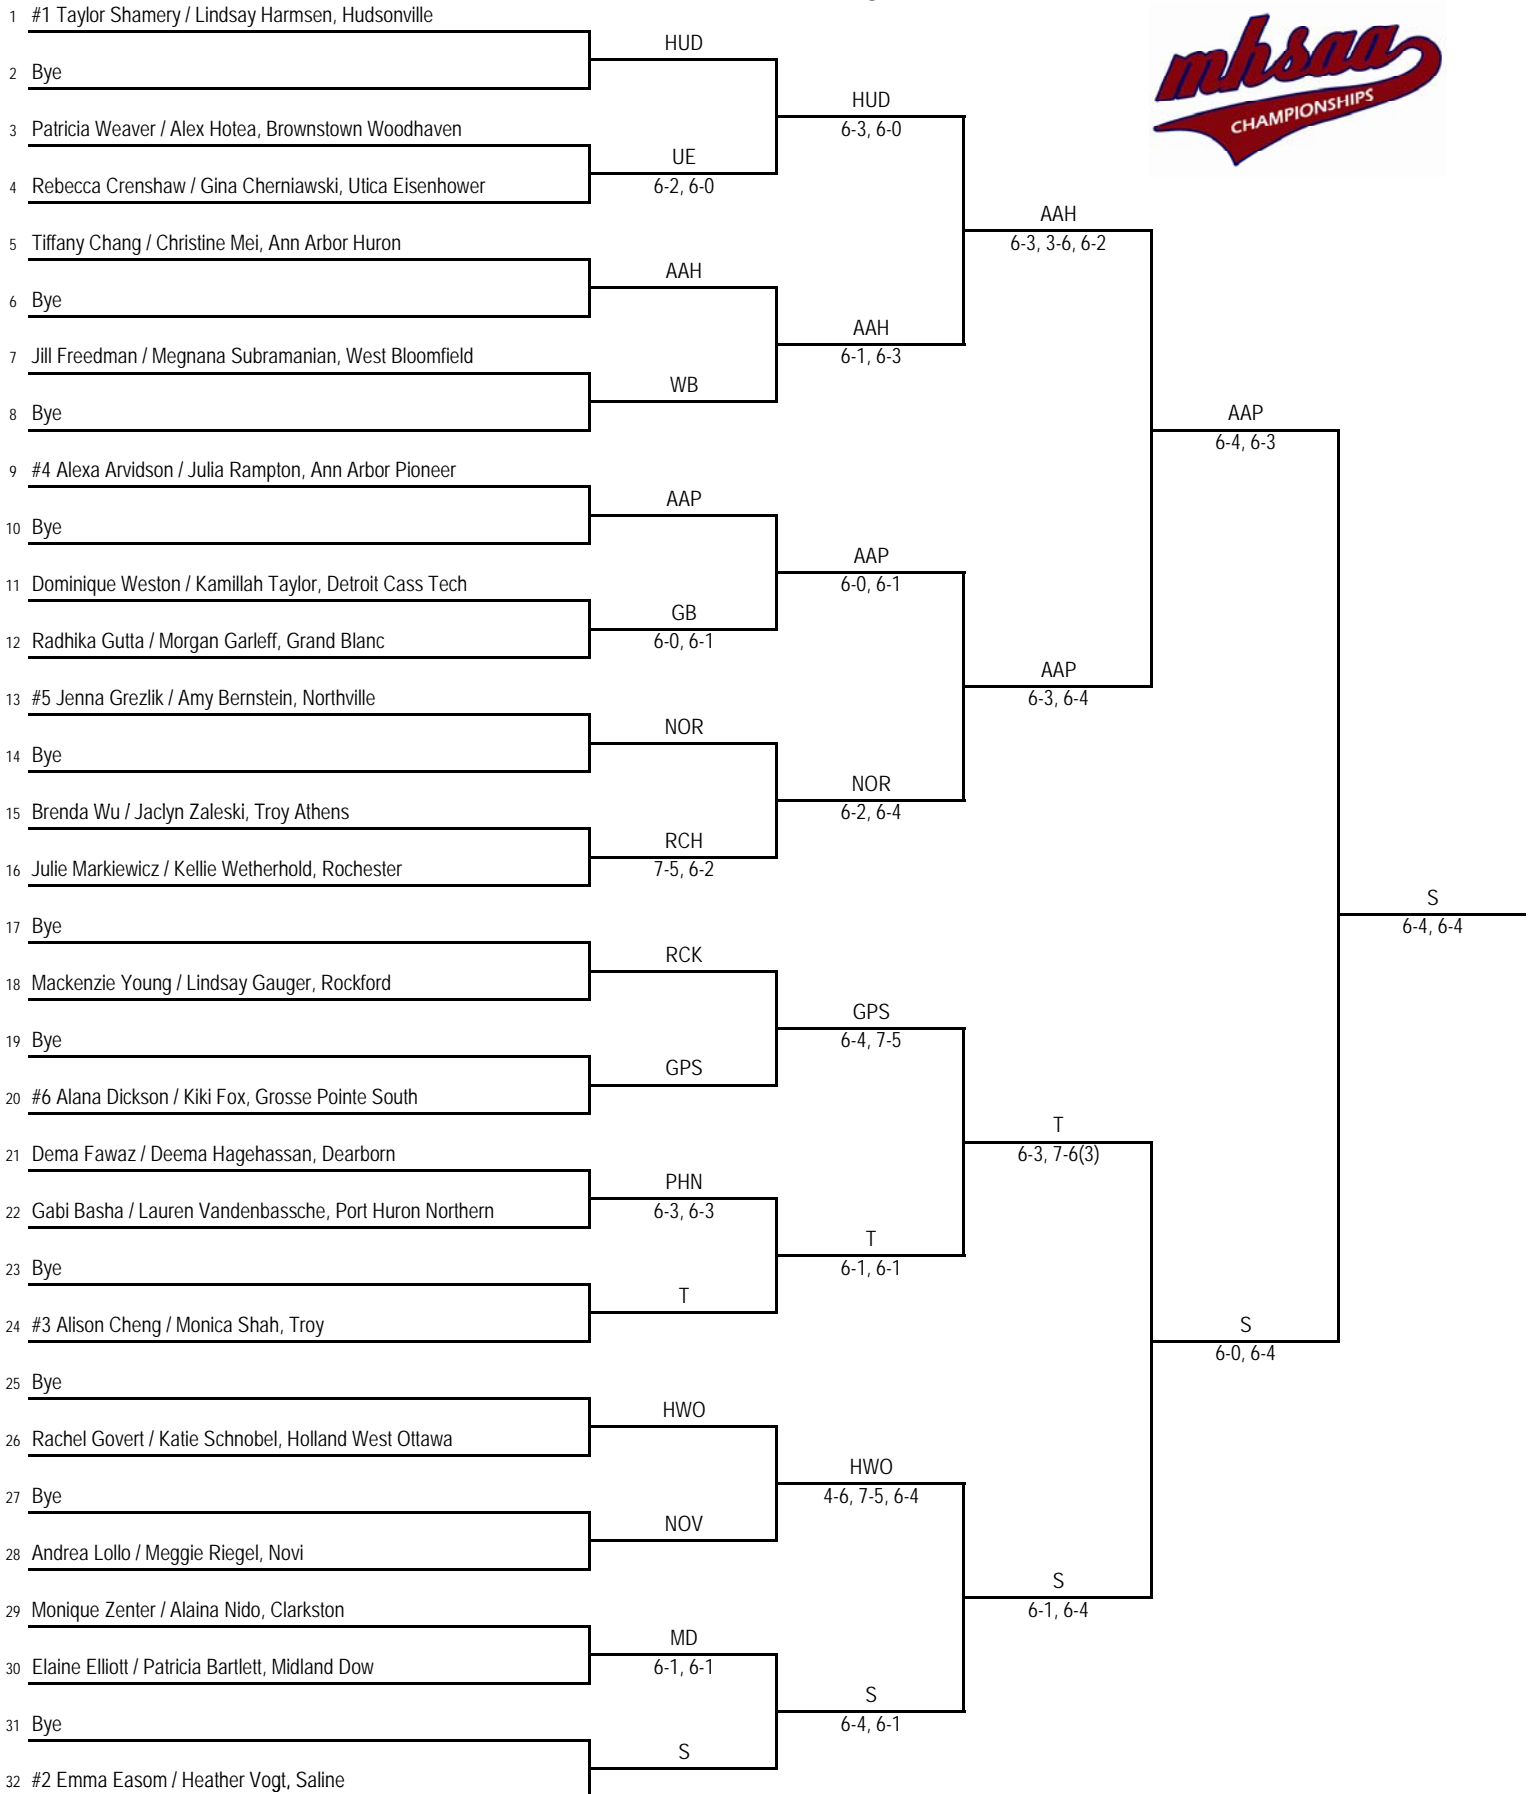

**2010 MHSAA LP Division 1 Girls Tennis Finals
Midland Tennis Center - June 4-5**

Final Standings

1. Ann Arbor Pioneer (AAP) - 27
2. Midland Dow (MD) - 22
3. Saline (S) - 20
4. Novi (NOV) - 17
5. Northville (NOR) - 16
6. Troy (T) - 15
7. Clarkston (C) - 14
8. Grosse Pointe South (GPS) - 13
9. Ann Arbor Huron (AAH) - 10
9. Holland West Ottawa (HWO) - 10
9. Hudsonville (HUD) - 10
12. Rochester (RCH) - 9
13. Utica Eisenhower (UE) - 7
14. Grand Blanc (GB) - 6
14. Port Huron Northern (PHN) - 6
14. Rockford (RCK) - 6
14. West Bloomfield (WB) - 6
18. Grand Ledge (GL) - 4
19. Harrison Township L'Anse Creuse (LC) - 3
20. Detroit Cass Tech (DCT) - 1
20. Kalamazoo Central (KC) - 1
20. Livonia Franklin (LF) - 1
20. Romeo (ROM) - 1
24. Brownstown Woodhaven (BW) - 0
24. Dearborn (D) - 0
24. Troy Athens (TA) - 0
24. Warren Cousino (WC) - 0

2010 MHSAA LP Division 1 Girls Tennis Finals - Midland Tennis Center - June 4-5

No. 1 Singles Flight

2010 MHSAA LP Division 1 Girls Tennis Finals - Midland Tennis Center - June 4-5

No. 2 Singles Flight

2010 MHSAA LP Division 1 Girls Tennis Finals - Midland Tennis Center - June 4-5

No. 3 Singles Flight

2010 MHSAA LP Division 1 Girls Tennis Finals - Midland Tennis Center - June 4-5

No. 4 Singles Flight

2010 MHSAA LP Division 1 Girls Tennis Finals - Midland Tennis Center - June 4-5

No. 1 Doubles Flight

2010 MHSAA LP Division 1 Girls Tennis Finals - Midland Tennis Center - June 4-5

No. 2 Doubles Flight

2010 MHSAA LP Division 1 Girls Tennis Finals - Midland Tennis Center - June 4-5

No. 4 Doubles Flight