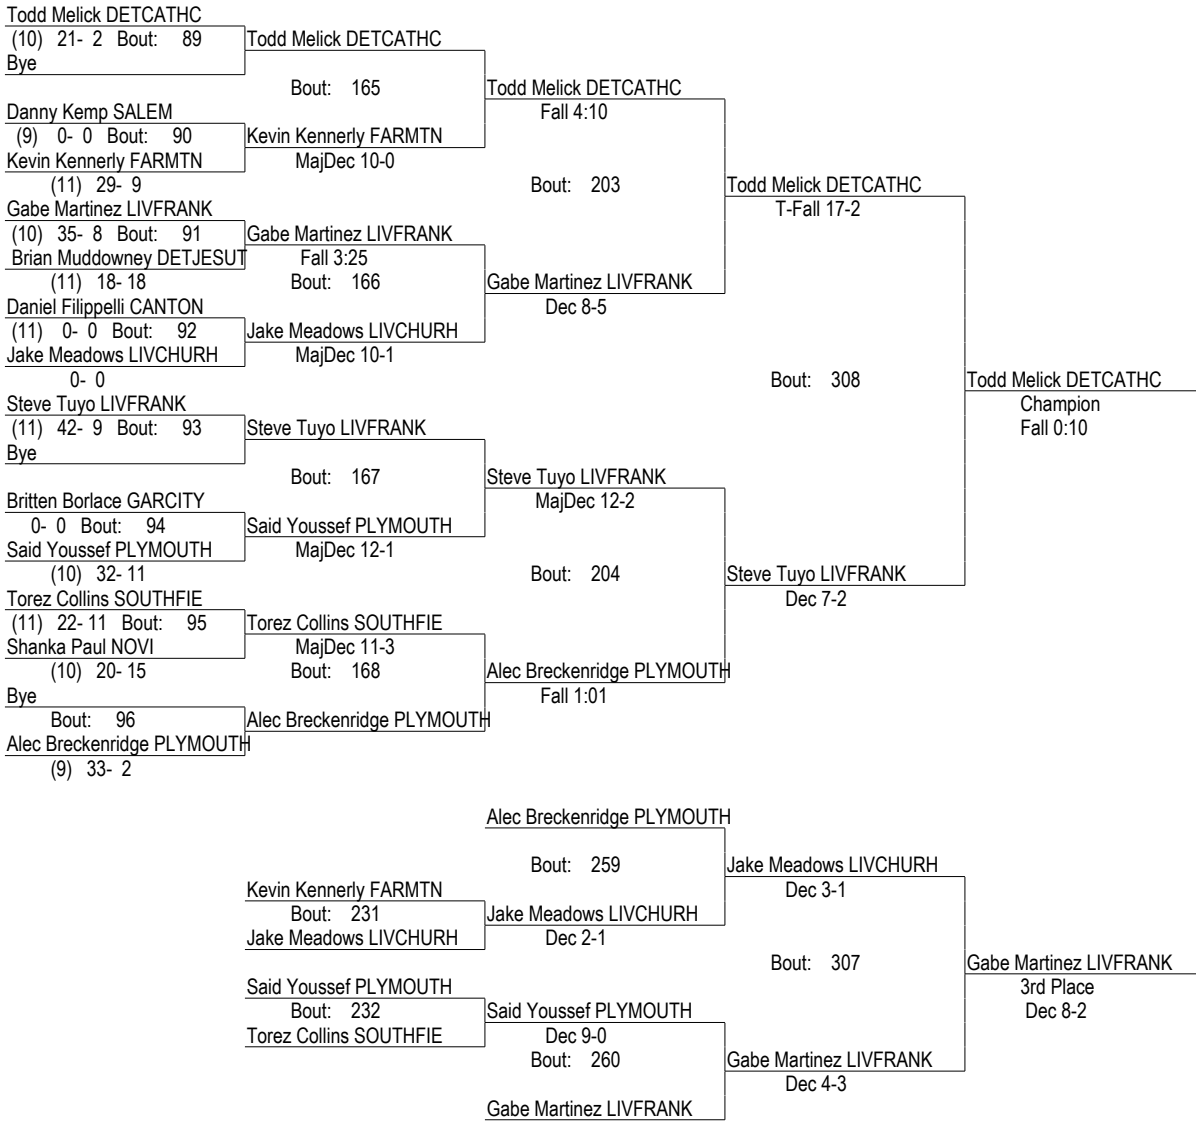

Individual Districts (copy)

2/13/2010

112

- Place Winners -

1st Todd Melick DETCATHC (10) 24- 2
2nd Steve Tuyo LIVFRANK (11) 44- 10
3rd Gabe Martinez LIVFRANK (10) 39- 9
4th Jake Meadows LIVCHURH 3- 2

- Place Winners -