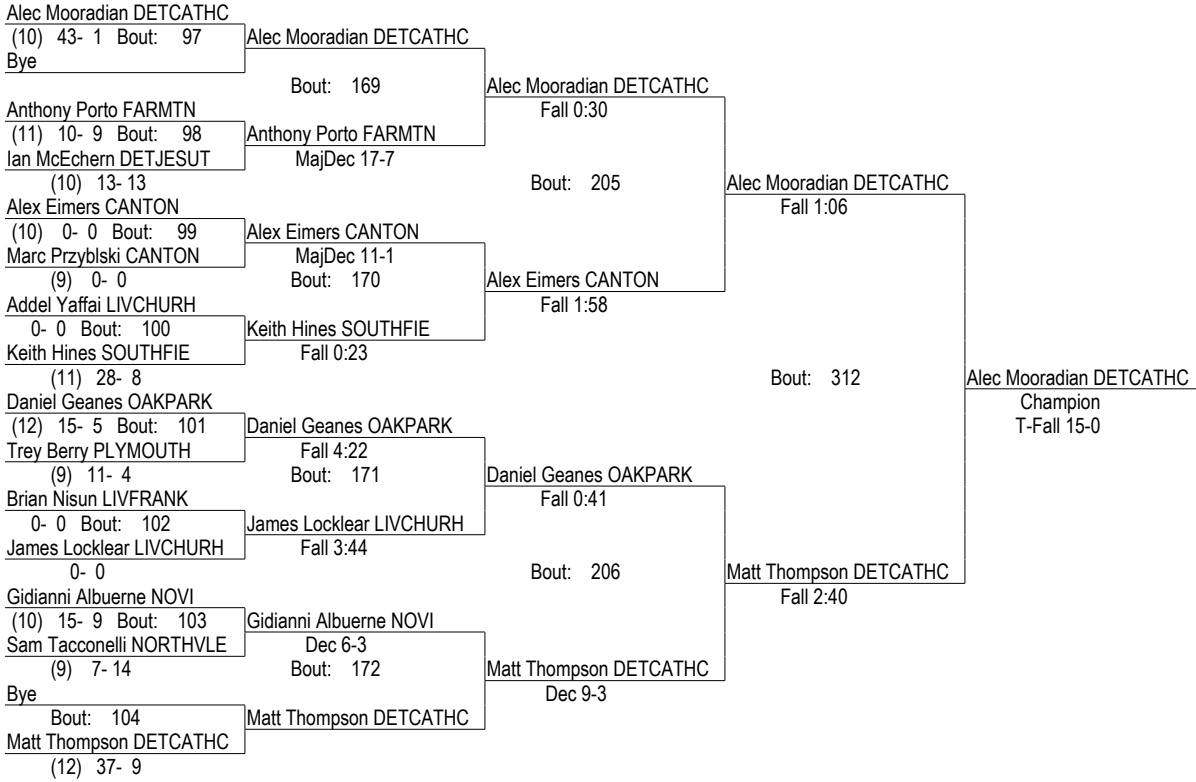

Individual Districts (copy)

2/13/2010

119

- Place Winners -

- 1st Alec Mooradian DETCATHC (10) 46- 1
- 2nd Matt Thompson DETCATHC (12) 39- 10
- 3rd Alex Eimers CANTON (10) 4- 1
- 4th Anthony Porto FARMTN (11) 13- 11

- Place Winners -