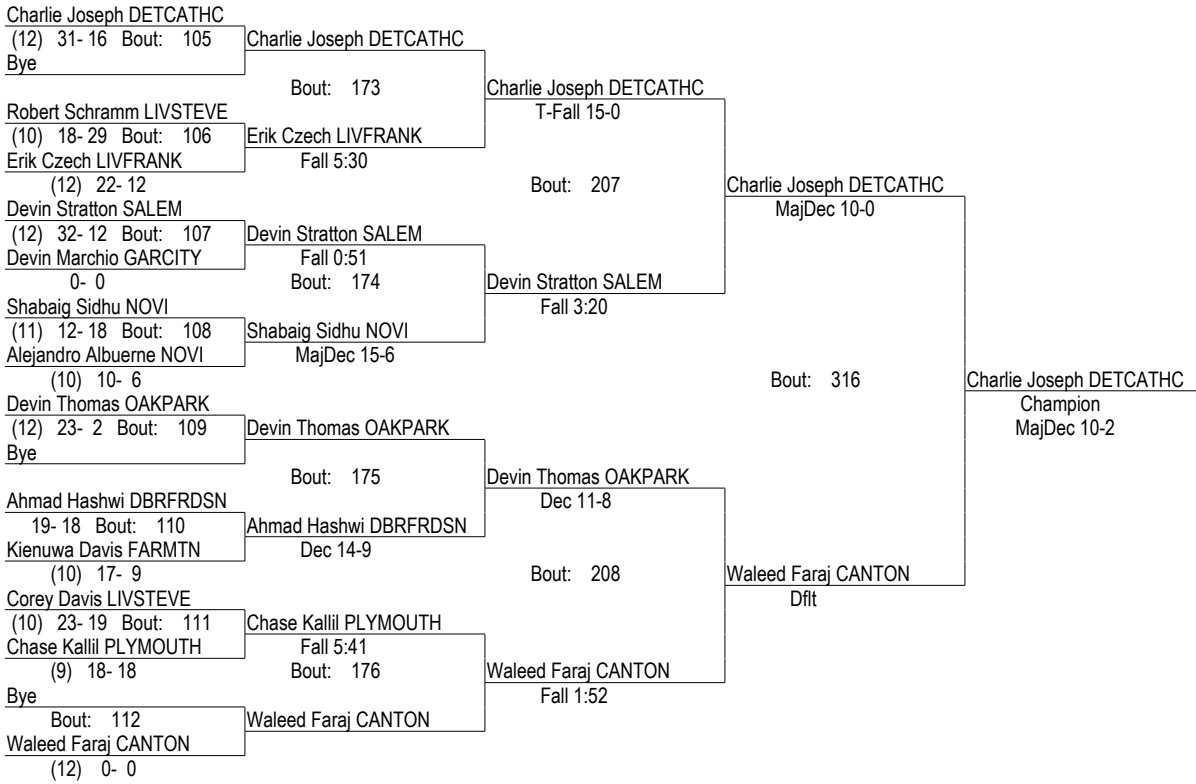

Individual Districts (copy)

2/13/2010

125

- Place Winners -

1st Charlie Joseph DETCATHC (12) 34-16
2nd Waleed Faraj CANTON (12) 2-1
3rd Devin Stratton SALEM (12) 36-13
4th Shabaig Sidhu NOVI (11) 15-20

- Place Winners -