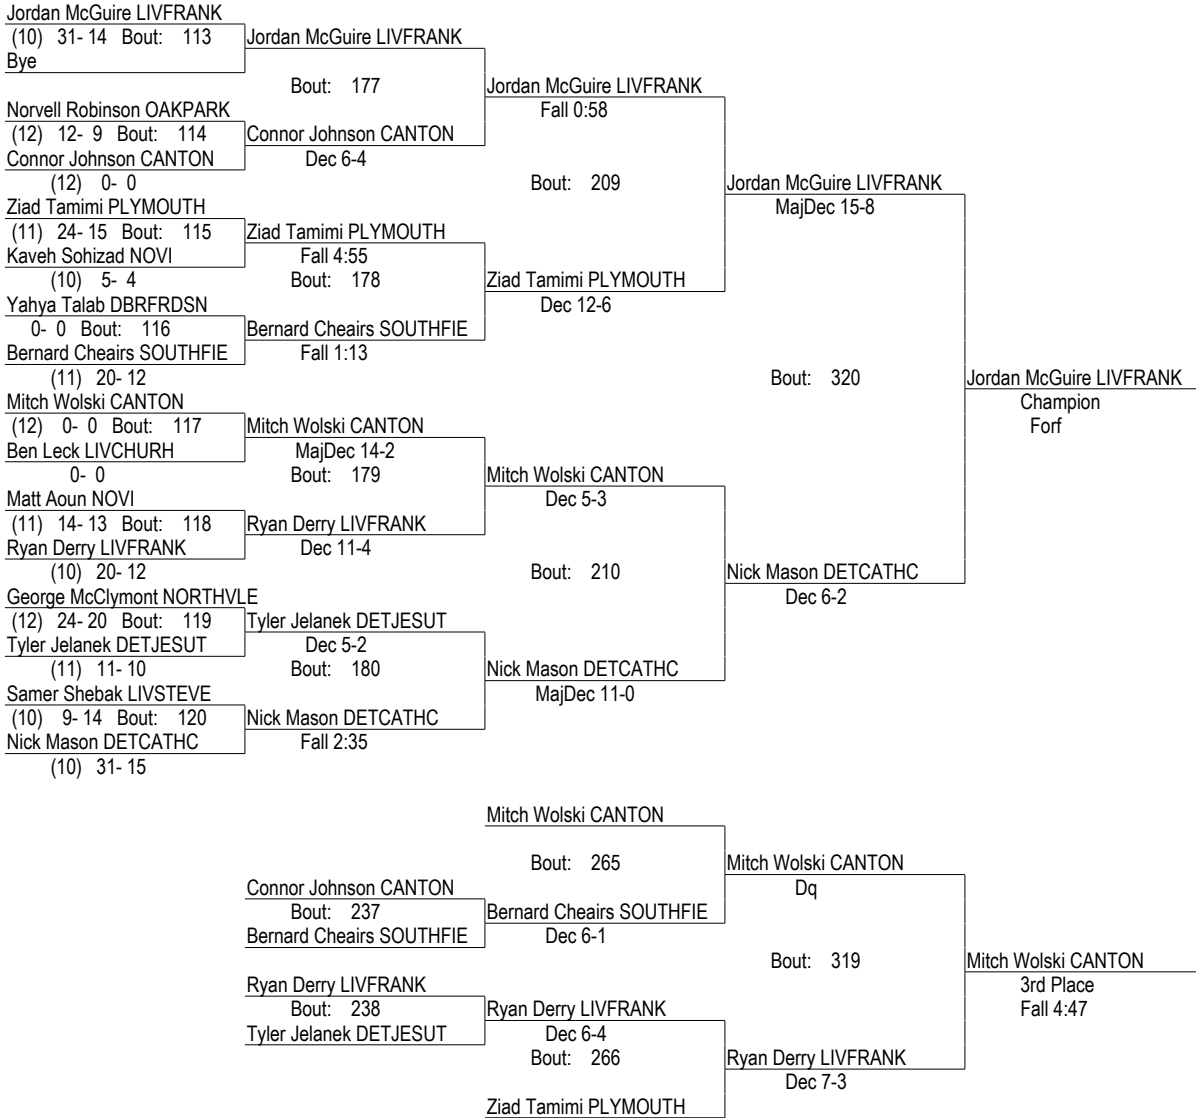

Individual Districts (copy)

2/13/2010

130

- Place Winners -

- 1st Jordan McGuire LIVFRANK (10) 34-14
- 2nd Nick Mason DETCATHC (10) 34-15
- 3rd Mitch Wolski CANTON (12) 4-1
- 4th Ryan Derry LIVFRANK (10) 23-14

- Place Winners -