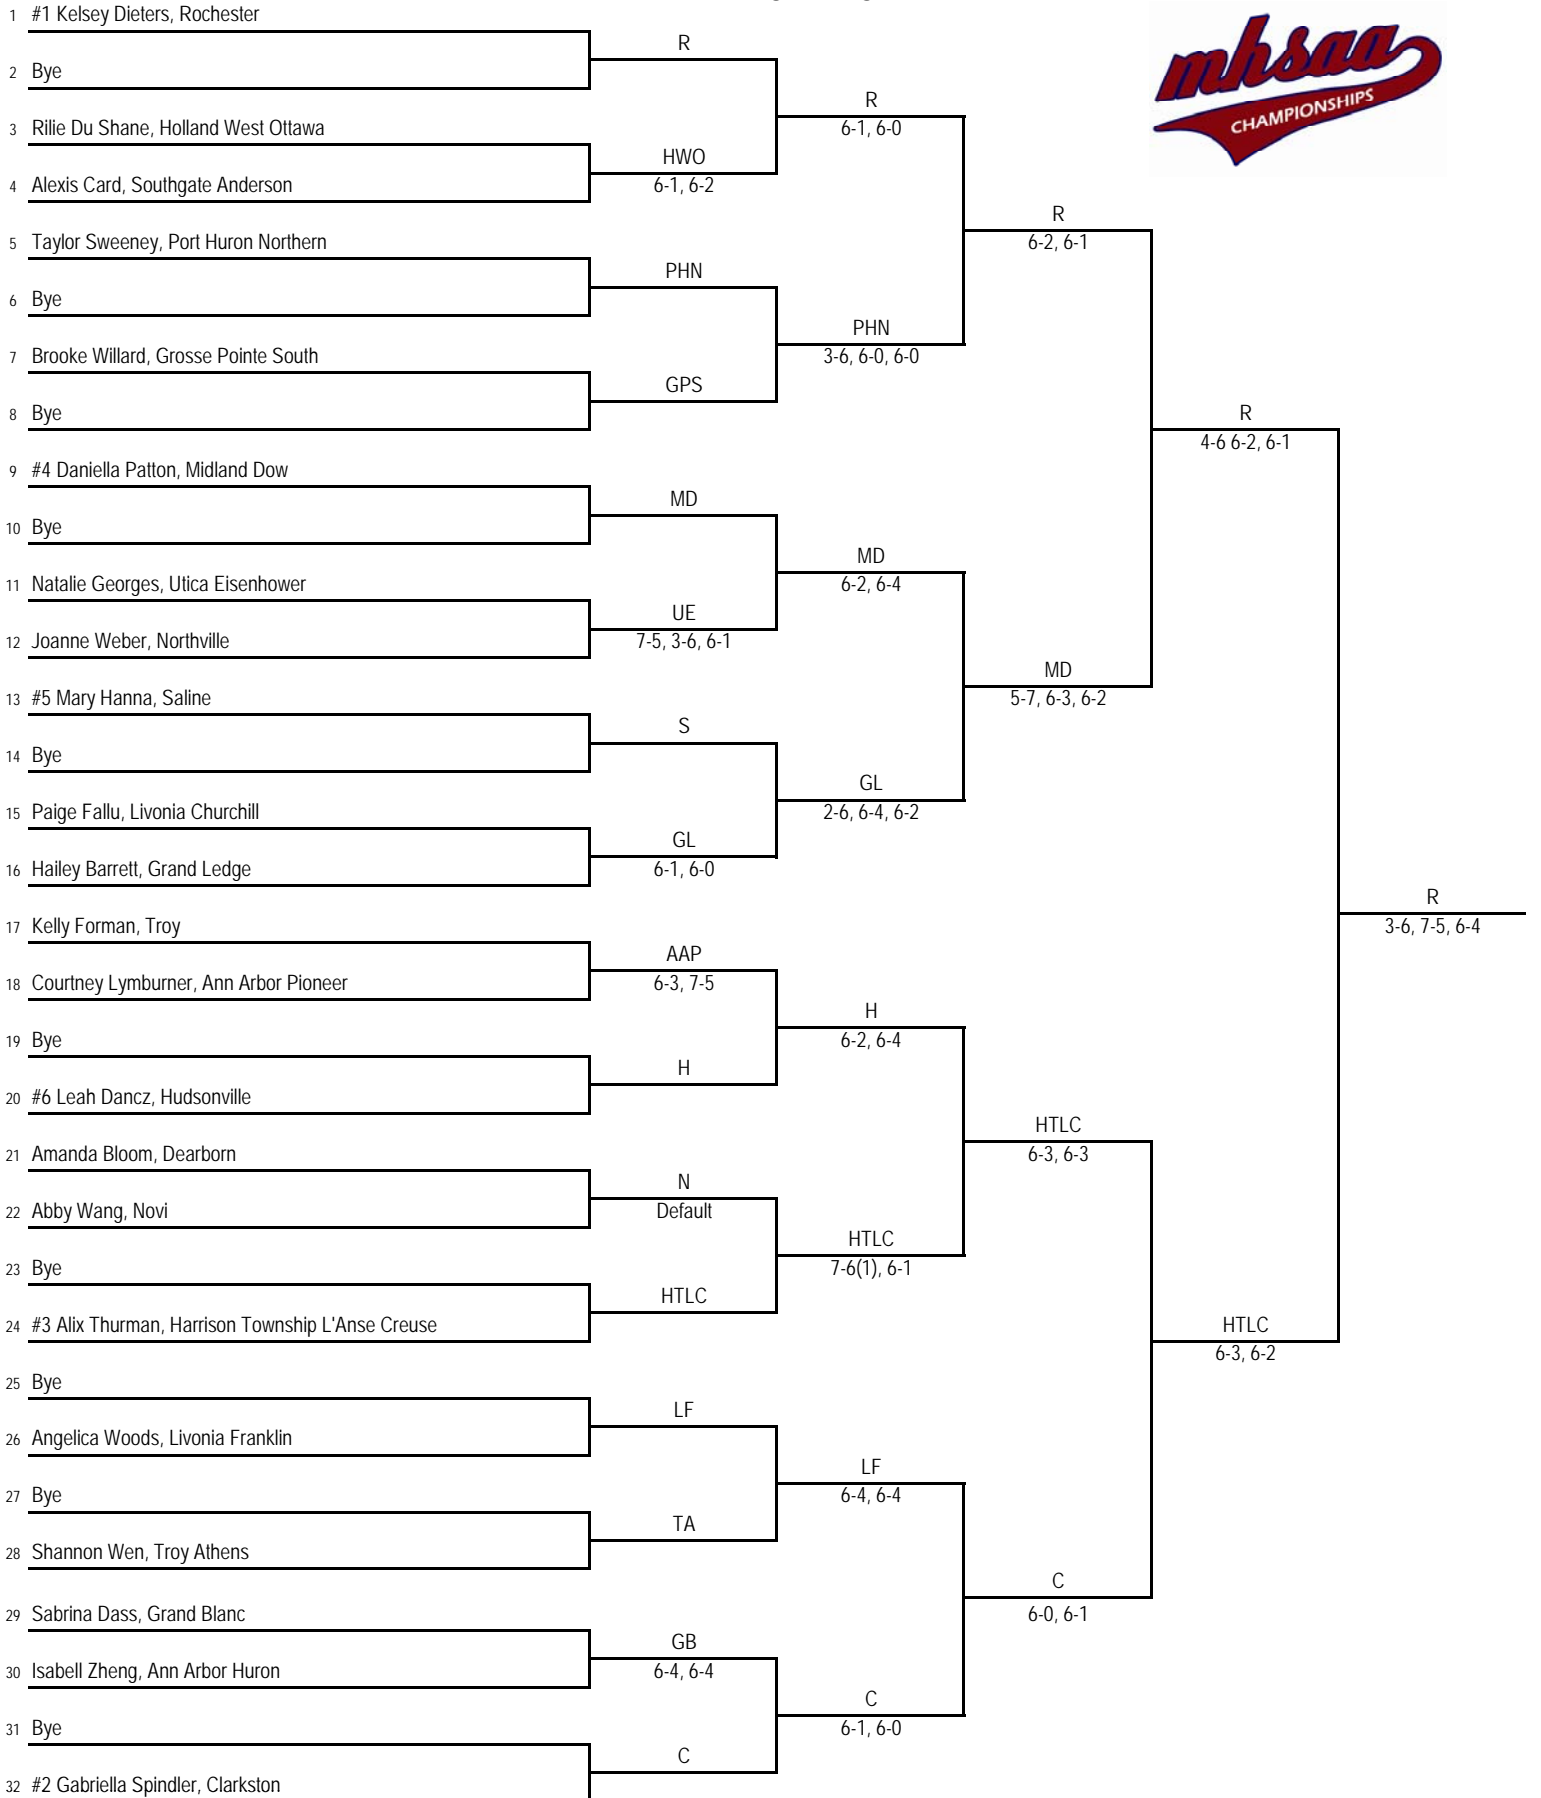

2011 MHSAA LP Division 1 Girls Tennis Finals - Midland Tennis Center - June 3-4

No. 1 Singles Flight