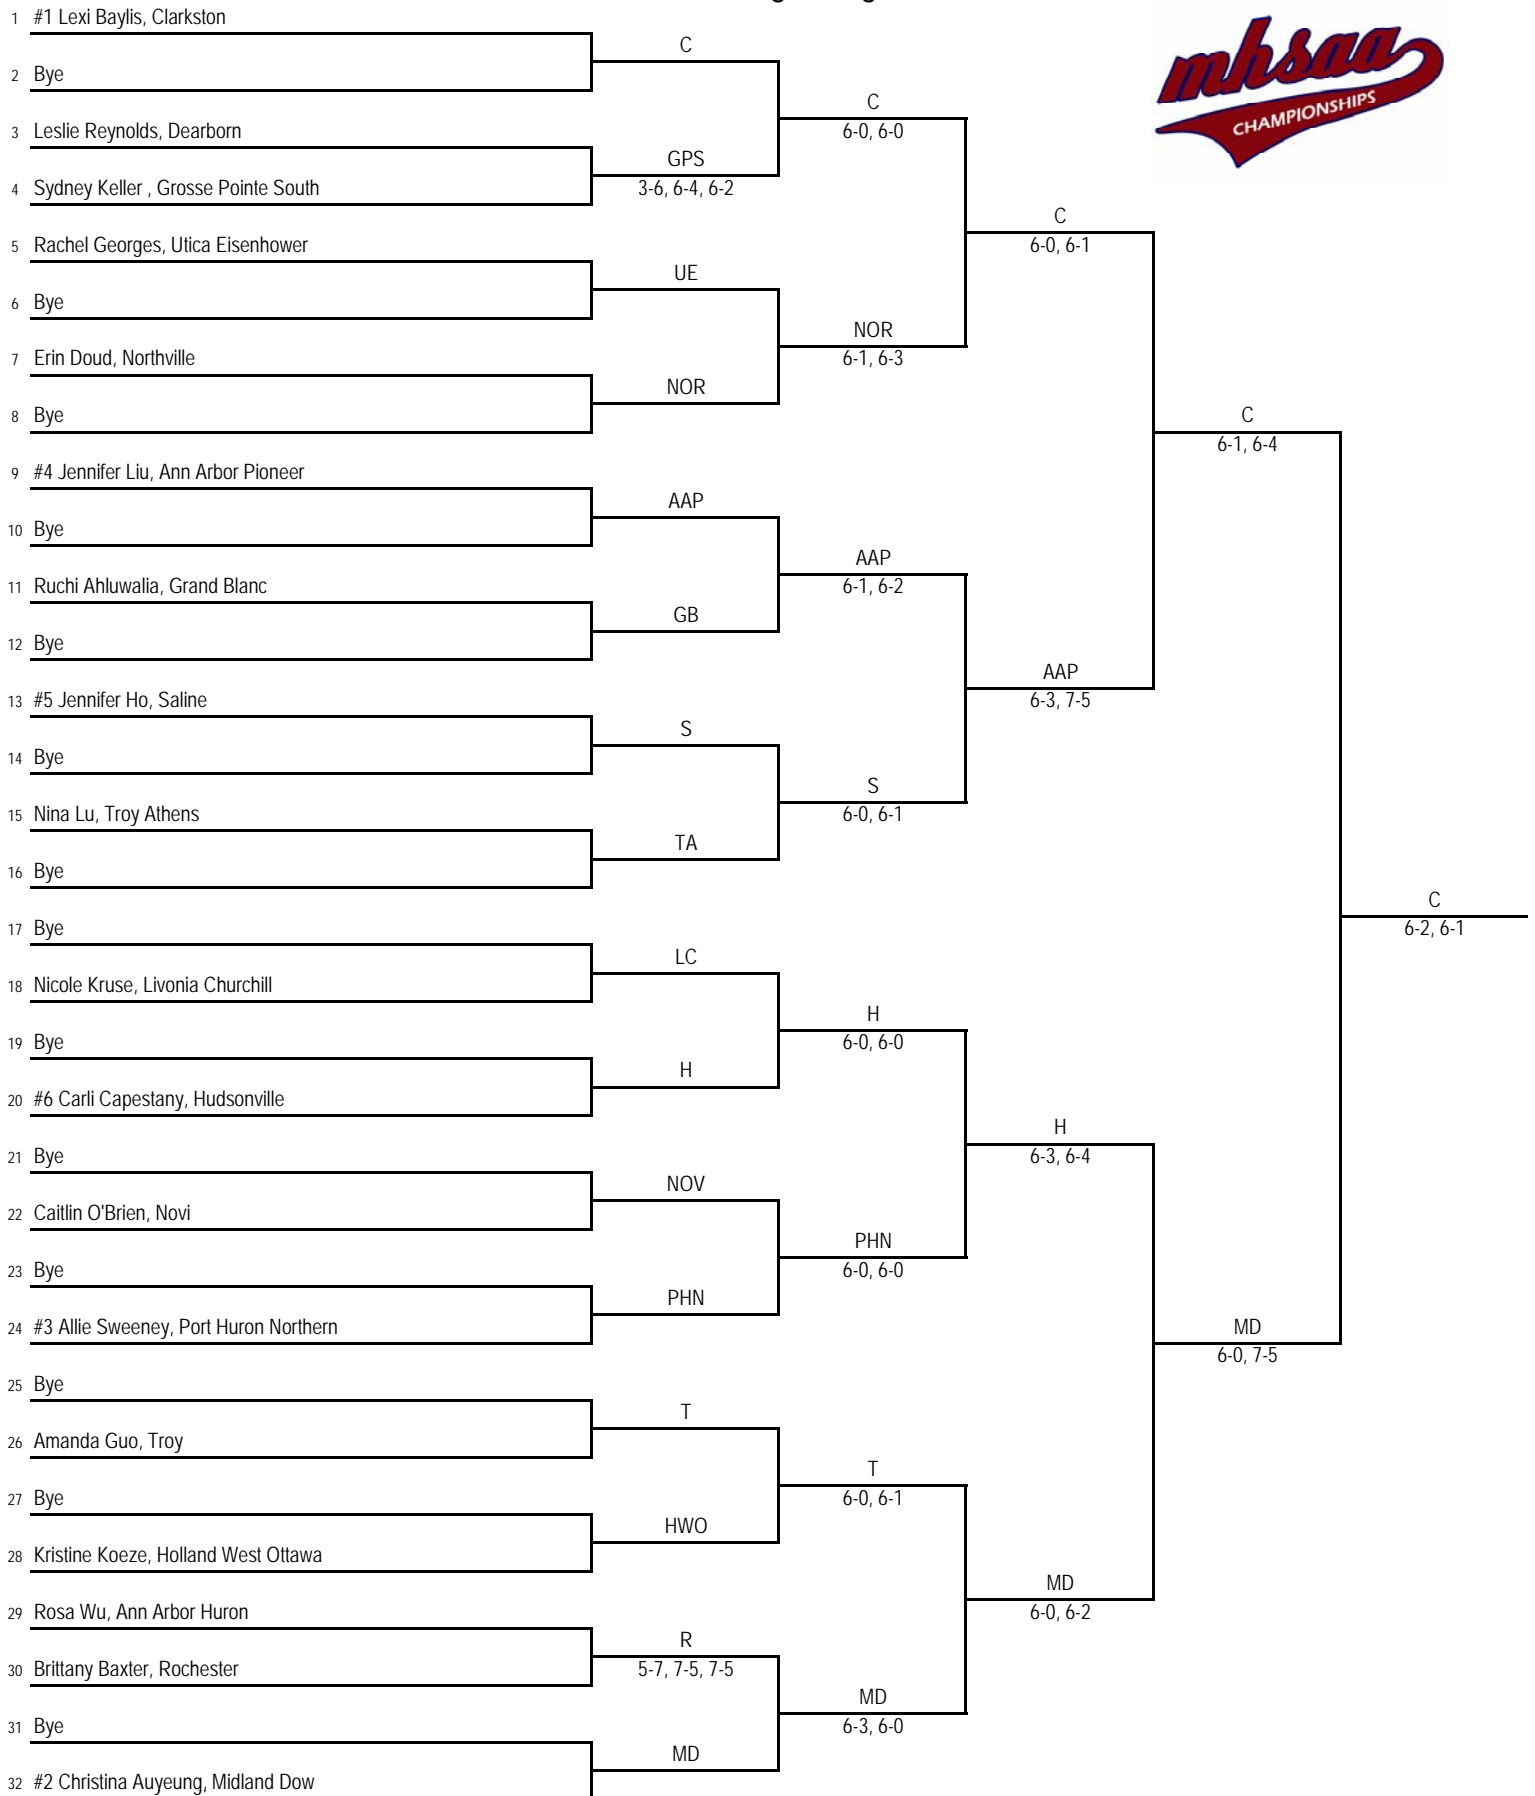

2011 MHSAA LP Division 1 Girls Tennis Finals - Midland Tennis Center - June 3-4

No. 2 Singles Flight