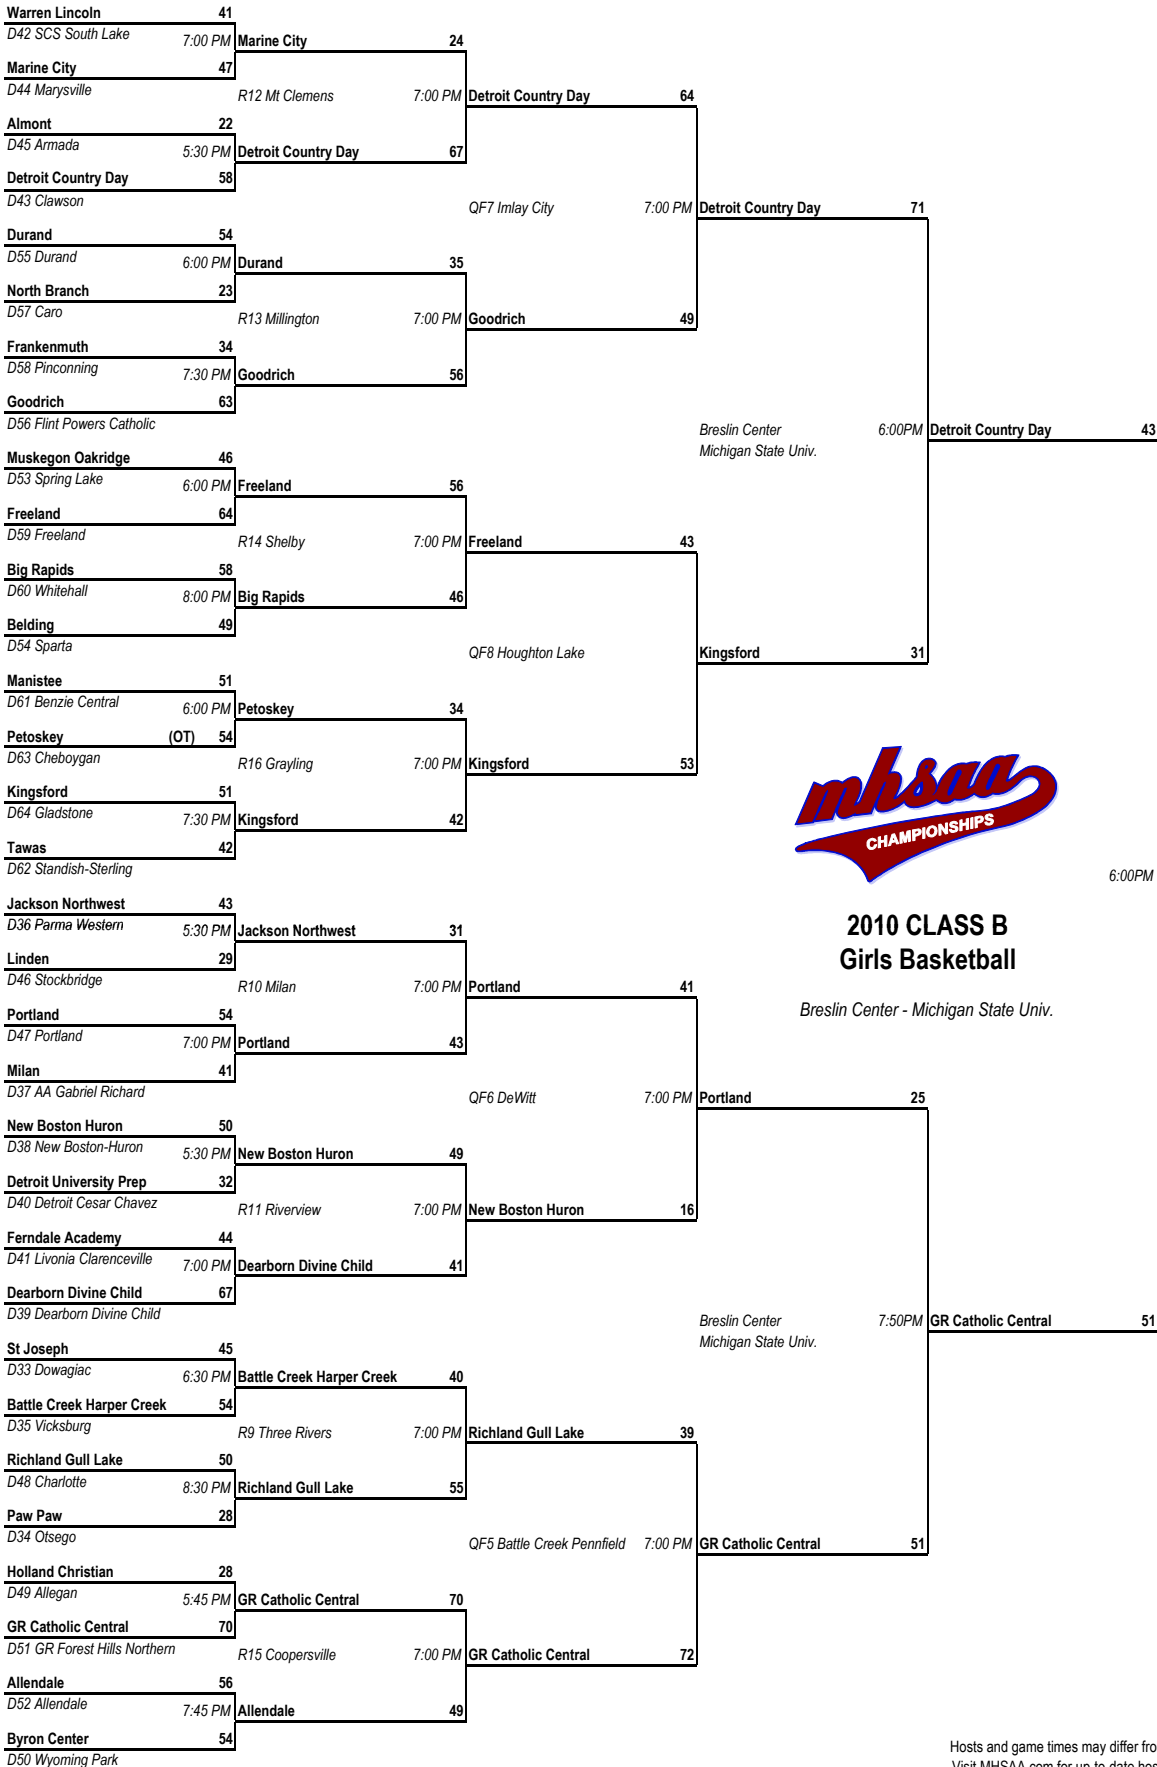

REGIONAL SEMIFINAL
March 9, 2010

REGIONAL FINAL
March 11, 2010

QUARTERFINAL
March 16, 2010

SEMIFINAL
March 19, 2010

MHSAA FINAL
March 20, 2010

CHAMPION

**2010 CLASS B
Girls Basketball**

Breslin Center - Michigan State Univ.