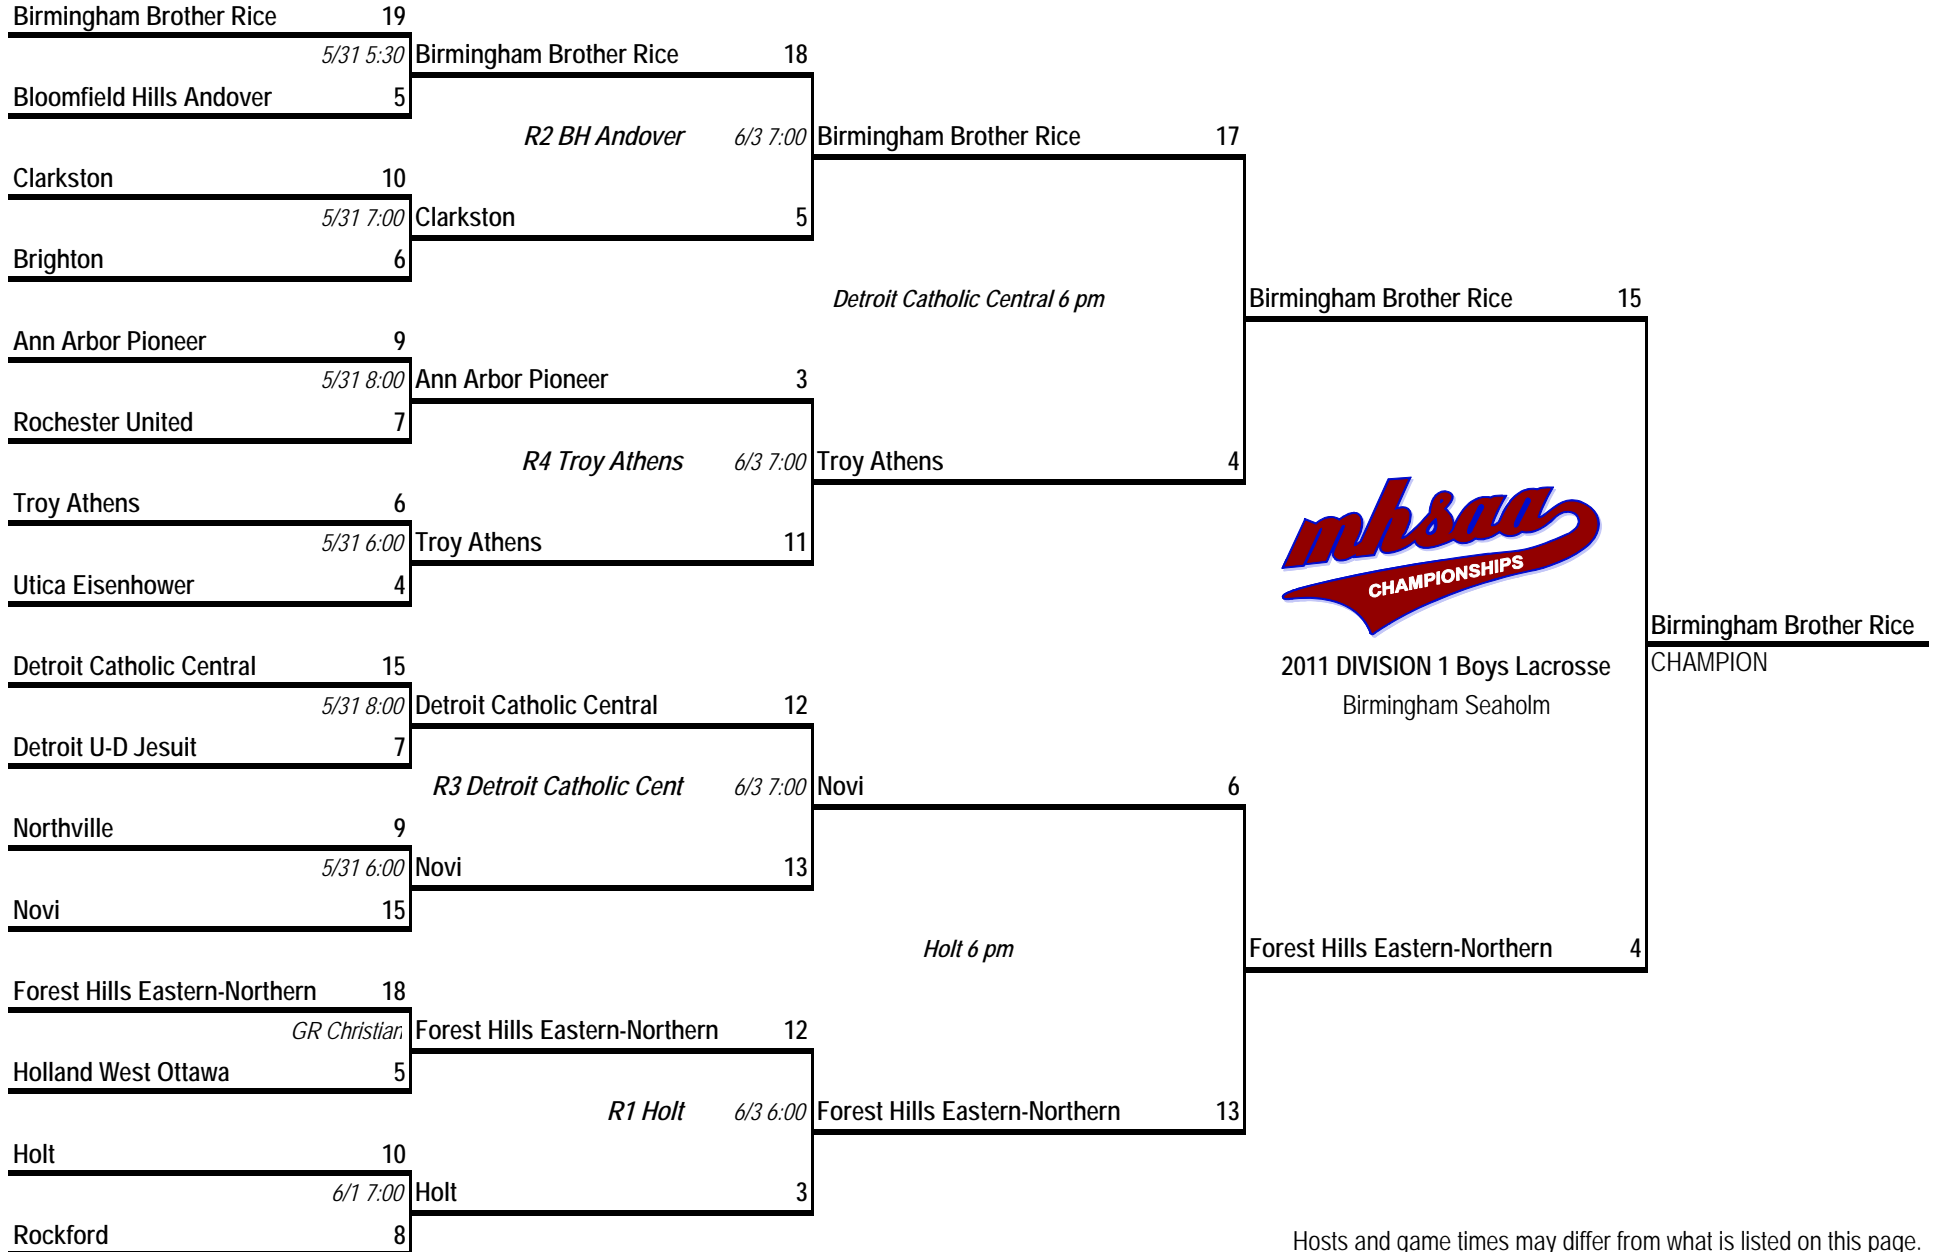

Holt 6 or 7 pm
May 31-June 1

REGIONAL FINAL
June 3 or 4

SEMIFINAL
June 8

MHSAA FINAL
June 11

CHAMPION

Hosts and game times may differ from what is listed on this page.
Visit MHSAA.com for up-to-date host and game time information.